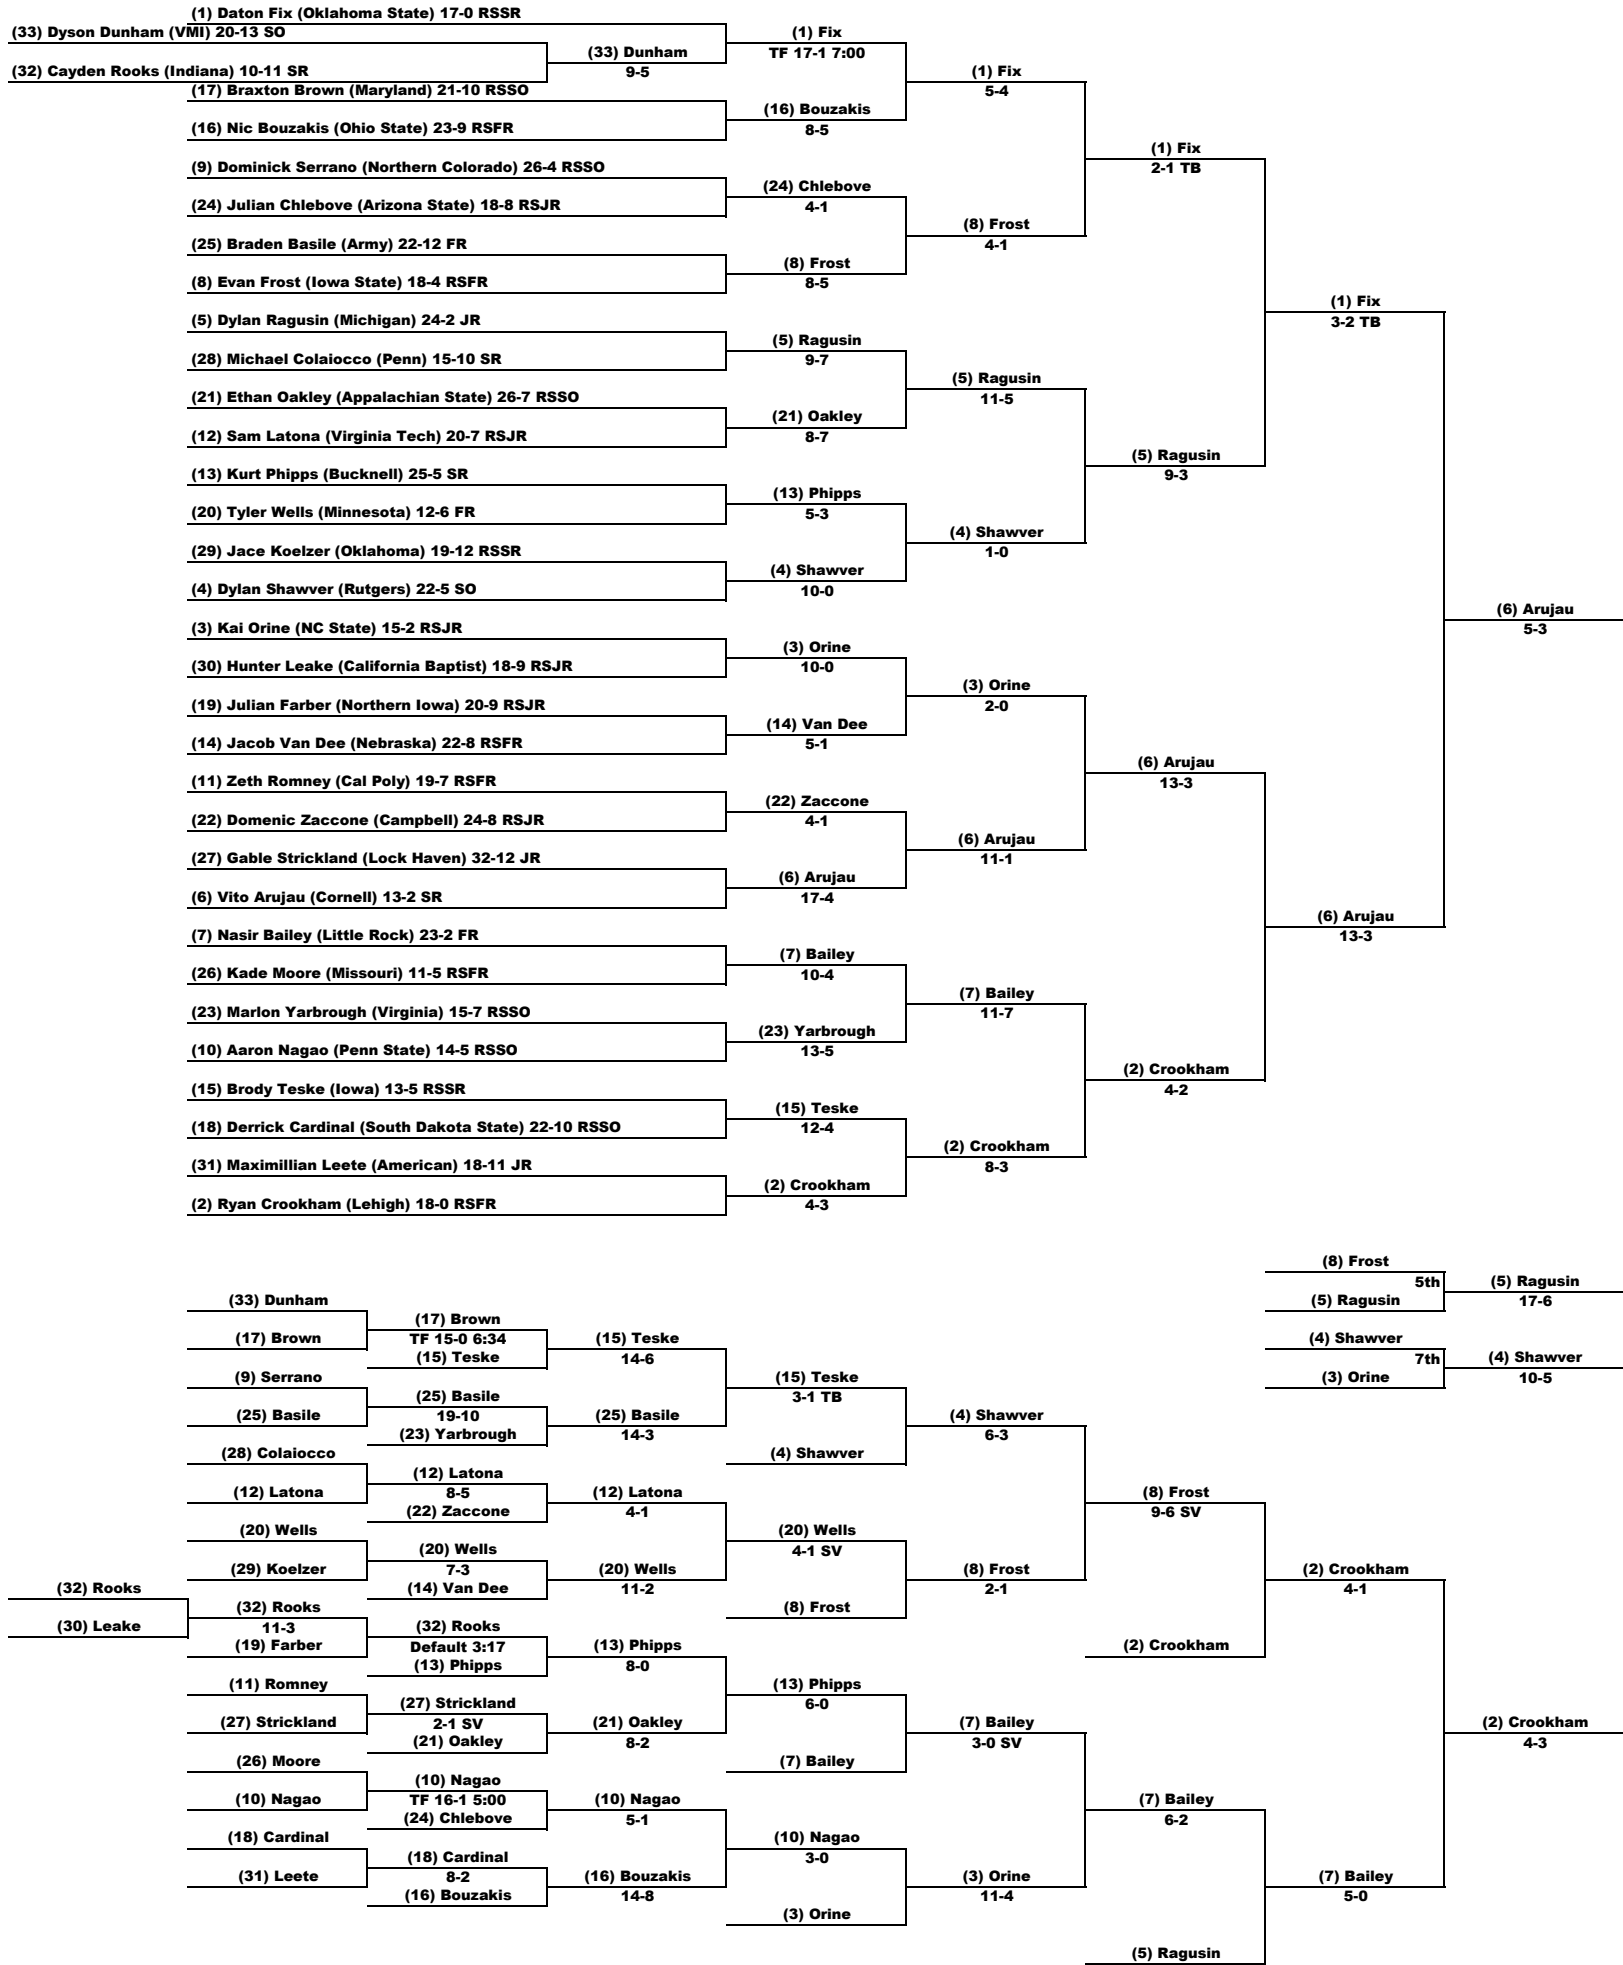

IOG Wrestling - 2024 NCAA D1 Wrestling Championship Coverage

125 LBS

IOWA Wrestling - 2024 NCAA D1 Wrestling Championship Coverage

133 LBS

IOWA Wrestling - 2024 NCAA D1 Wrestling Championship Coverage

149 LBS

10G Wrestling - 2024 NCAA D1 Wrestling Championship Coverage

157 LBS

10G Wrestling - 2024 NCAA D1 Wrestling Championship Coverage

165 LBS

IOWA Wrestling - 2024 NCAA D1 Wrestling Championship Coverage

174 LBS