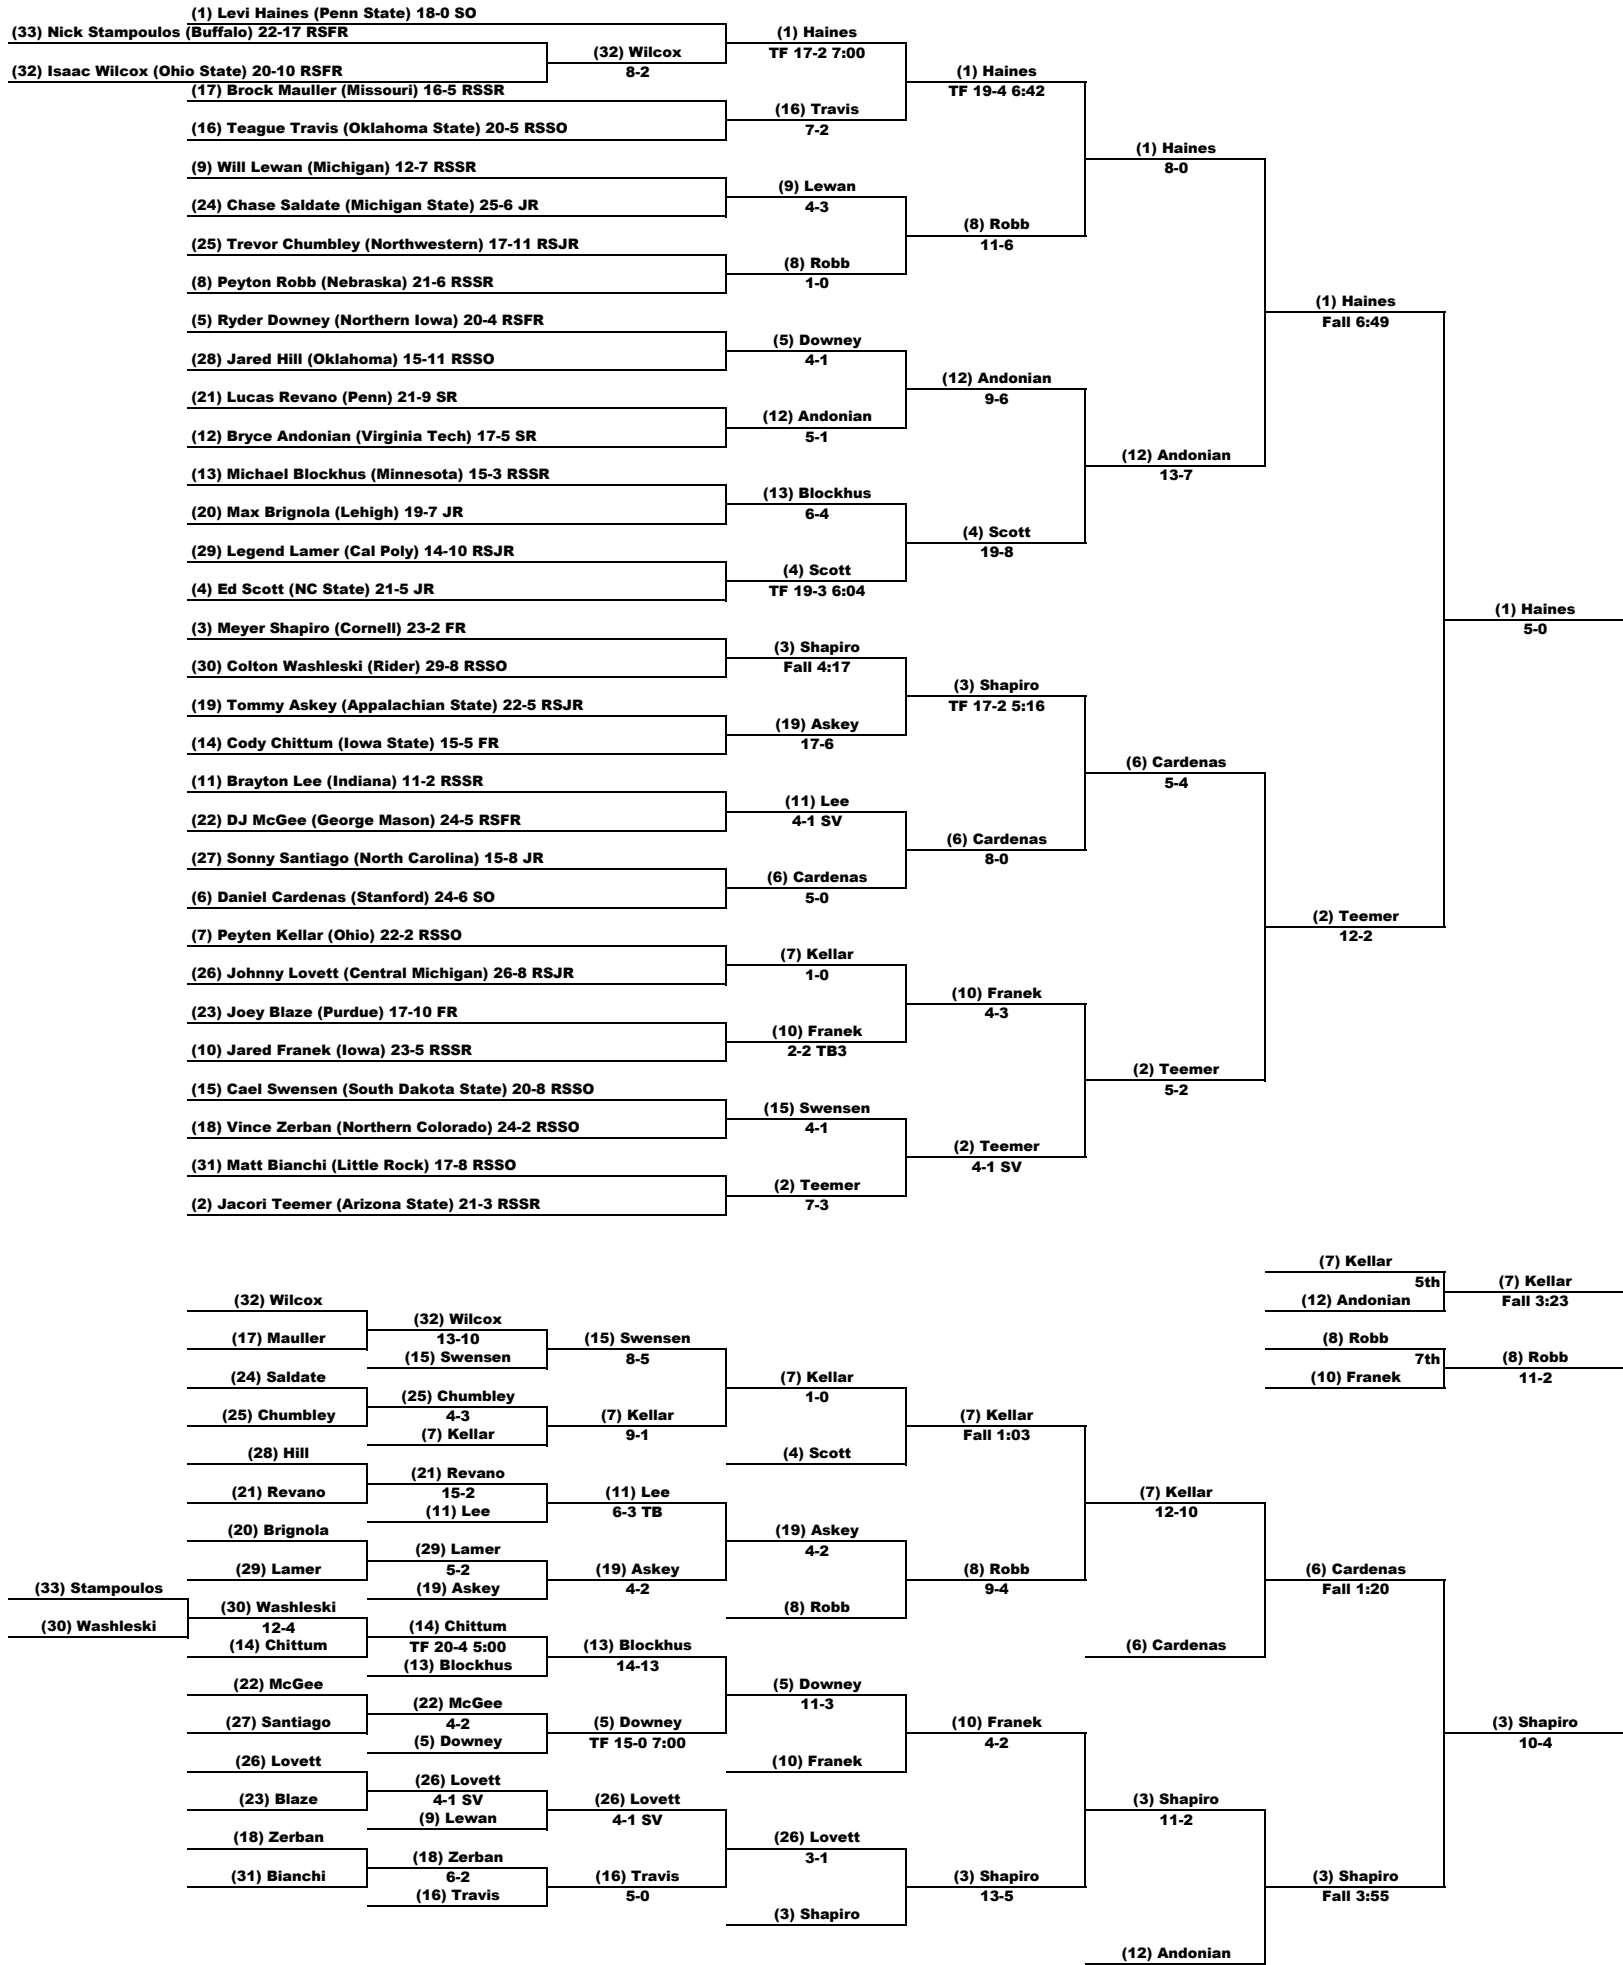

IOG Wrestling - 2024 NCAA D1 Wrestling Championship Coverage

125 LBS

IOWA Wrestling - 2024 NCAA D1 Wrestling Championship Coverage

133 LBS

IOWA Wrestling - 2024 NCAA D1 Wrestling Championship Coverage

149 LBS

10G Wrestling - 2024 NCAA D1 Wrestling Championship Coverage

157 LBS

10G Wrestling - 2024 NCAA D1 Wrestling Championship Coverage

165 LBS

IOWA Wrestling - 2024 NCAA D1 Wrestling Championship Coverage

174 LBS