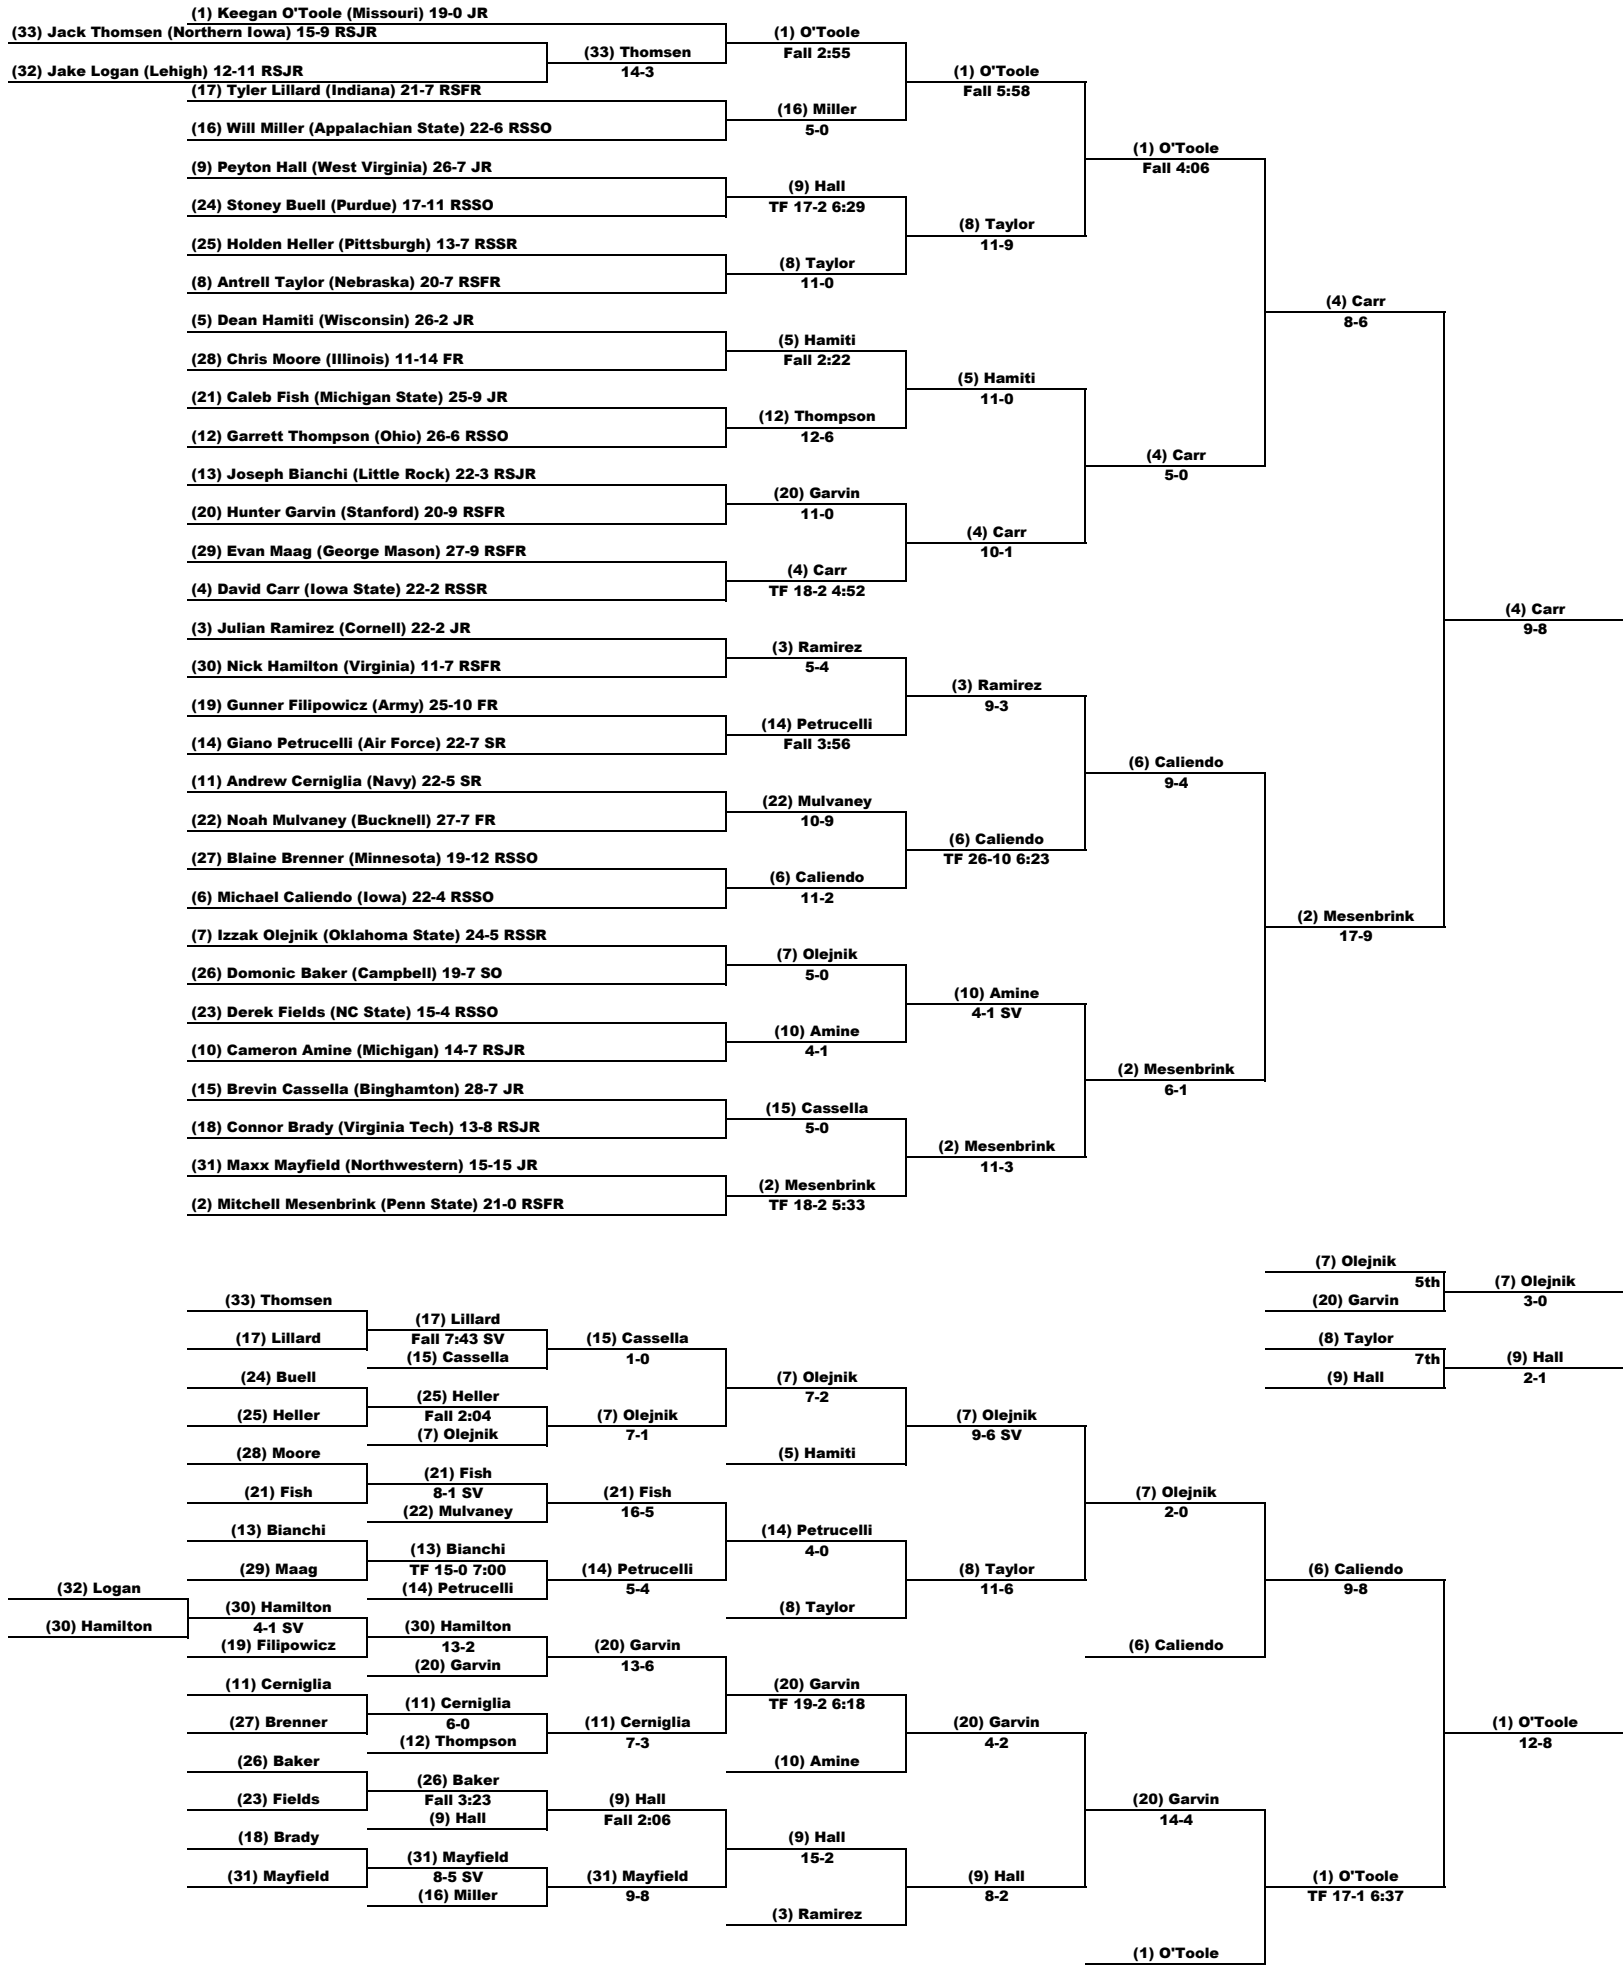

IOG Wrestling - 2024 NCAA D1 Wrestling Championship Coverage

125 LBS

IOWA Wrestling - 2024 NCAA D1 Wrestling Championship Coverage

133 LBS

IOWA Wrestling - 2024 NCAA D1 Wrestling Championship Coverage

149 LBS

10G Wrestling - 2024 NCAA D1 Wrestling Championship Coverage

157 LBS

10G Wrestling - 2024 NCAA D1 Wrestling Championship Coverage

165 LBS

IOWA Wrestling - 2024 NCAA D1 Wrestling Championship Coverage

174 LBS