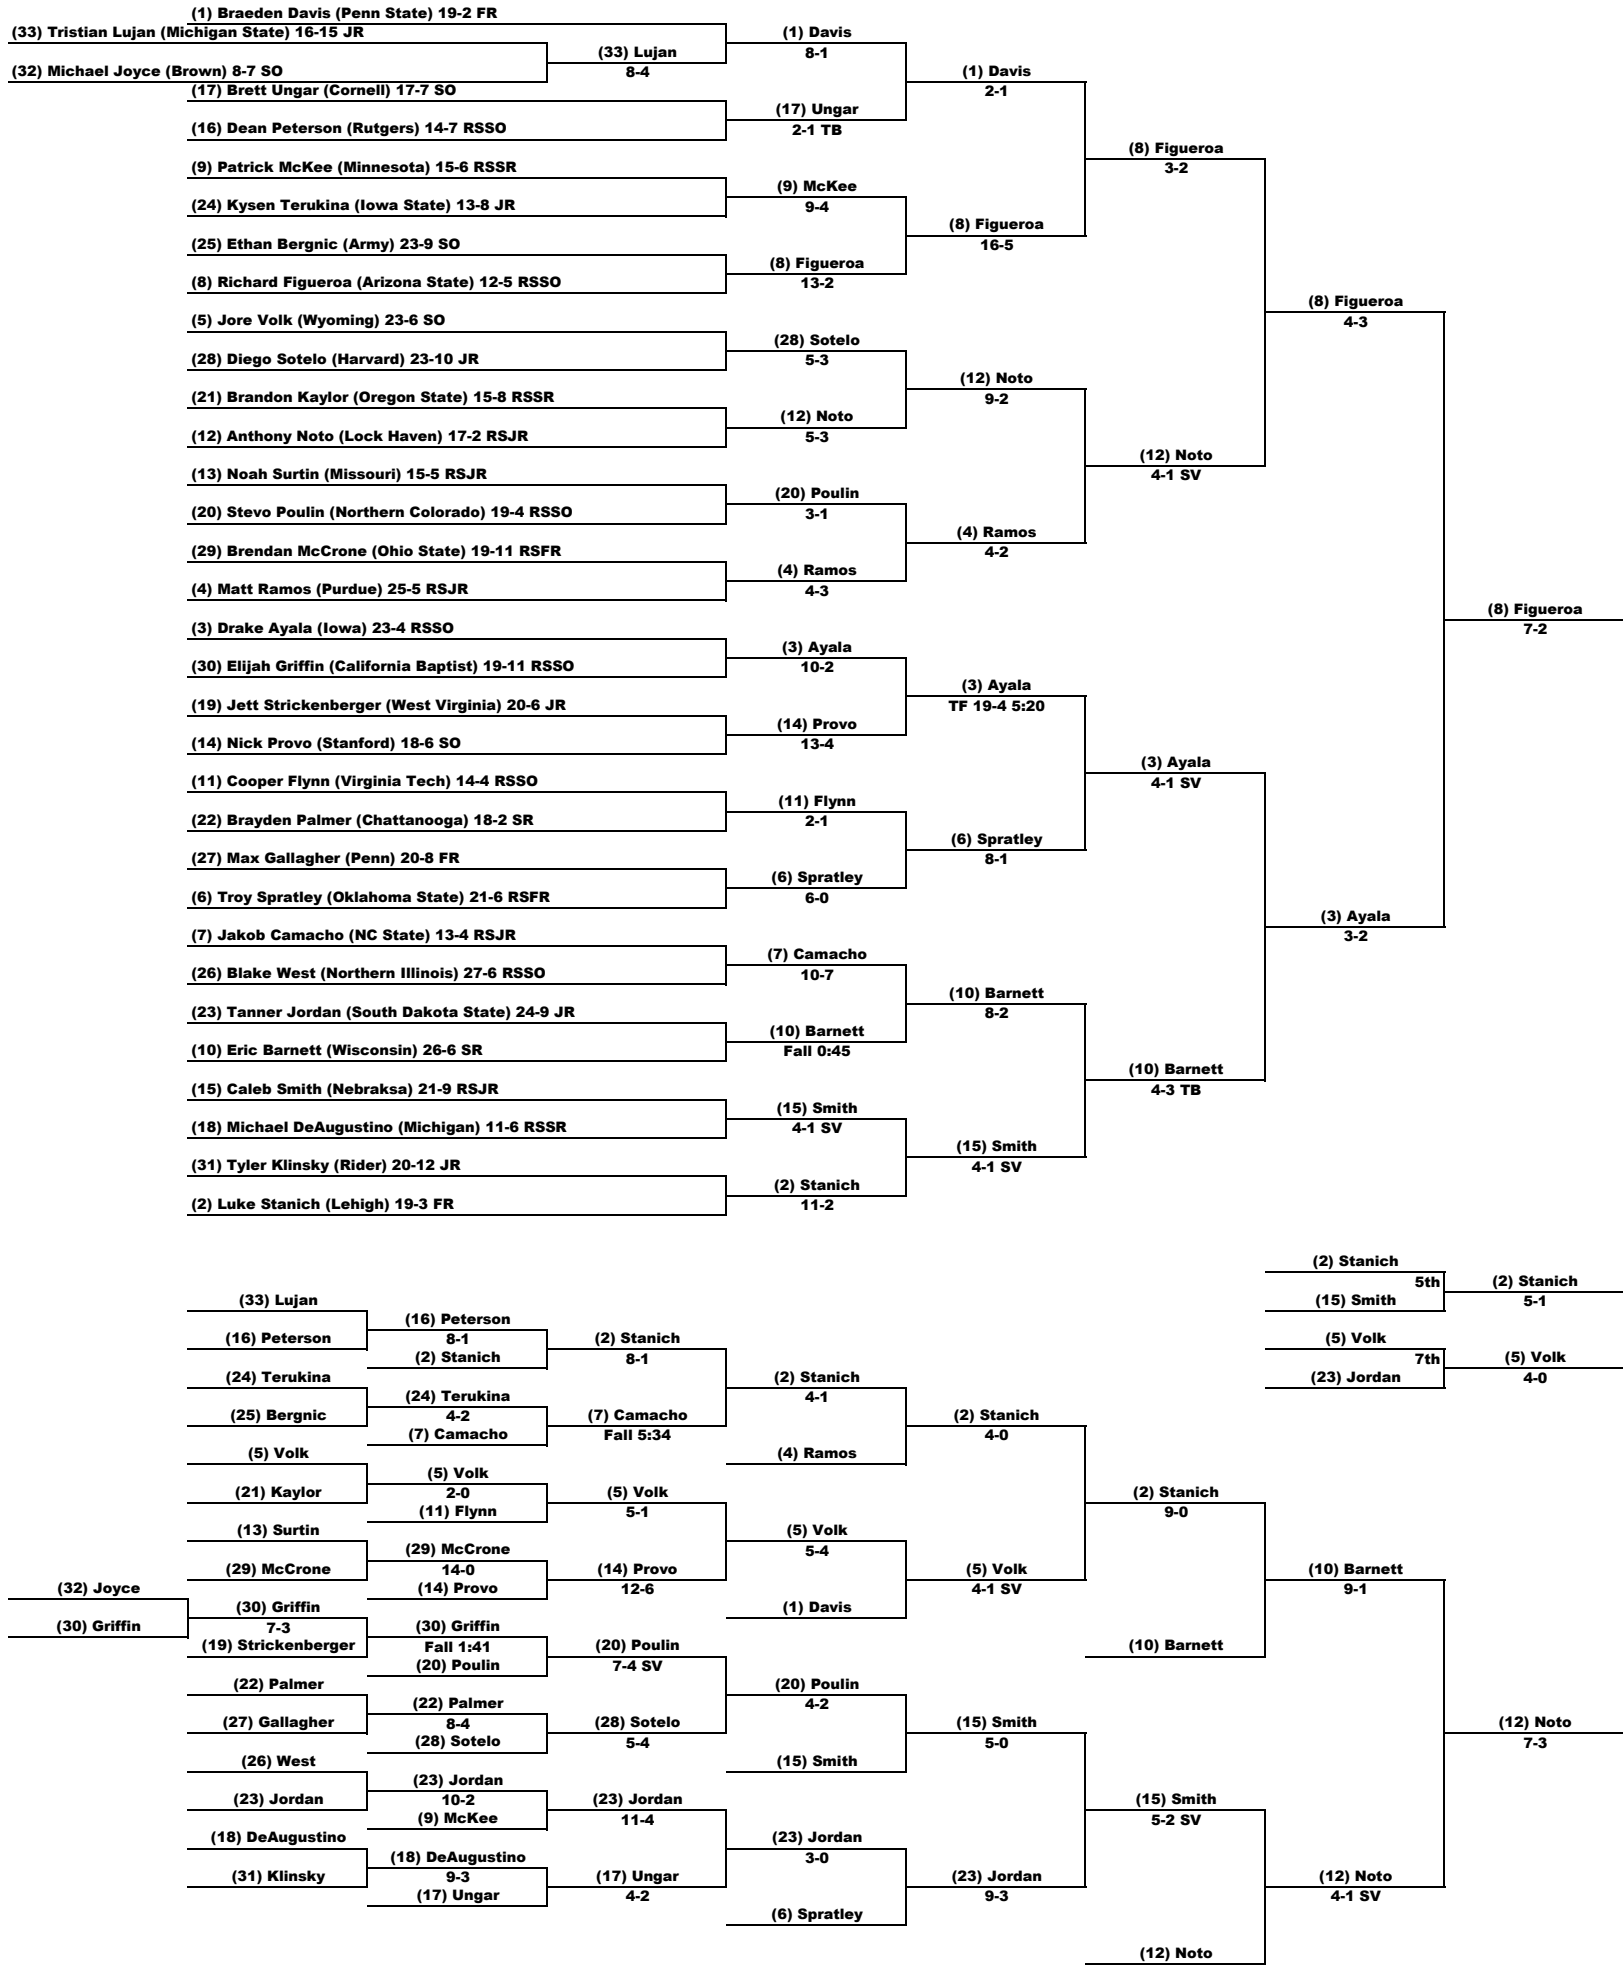

IOG Wrestling - 2024 NCAA D1 Wrestling Championship Coverage

125 LBS

IOWA Wrestling - 2024 NCAA D1 Wrestling Championship Coverage

133 LBS

IOWA Wrestling - 2024 NCAA D1 Wrestling Championship Coverage

149 LBS

10G Wrestling - 2024 NCAA D1 Wrestling Championship Coverage

157 LBS

10G Wrestling - 2024 NCAA D1 Wrestling Championship Coverage

165 LBS

IOWA Wrestling - 2024 NCAA D1 Wrestling Championship Coverage

174 LBS