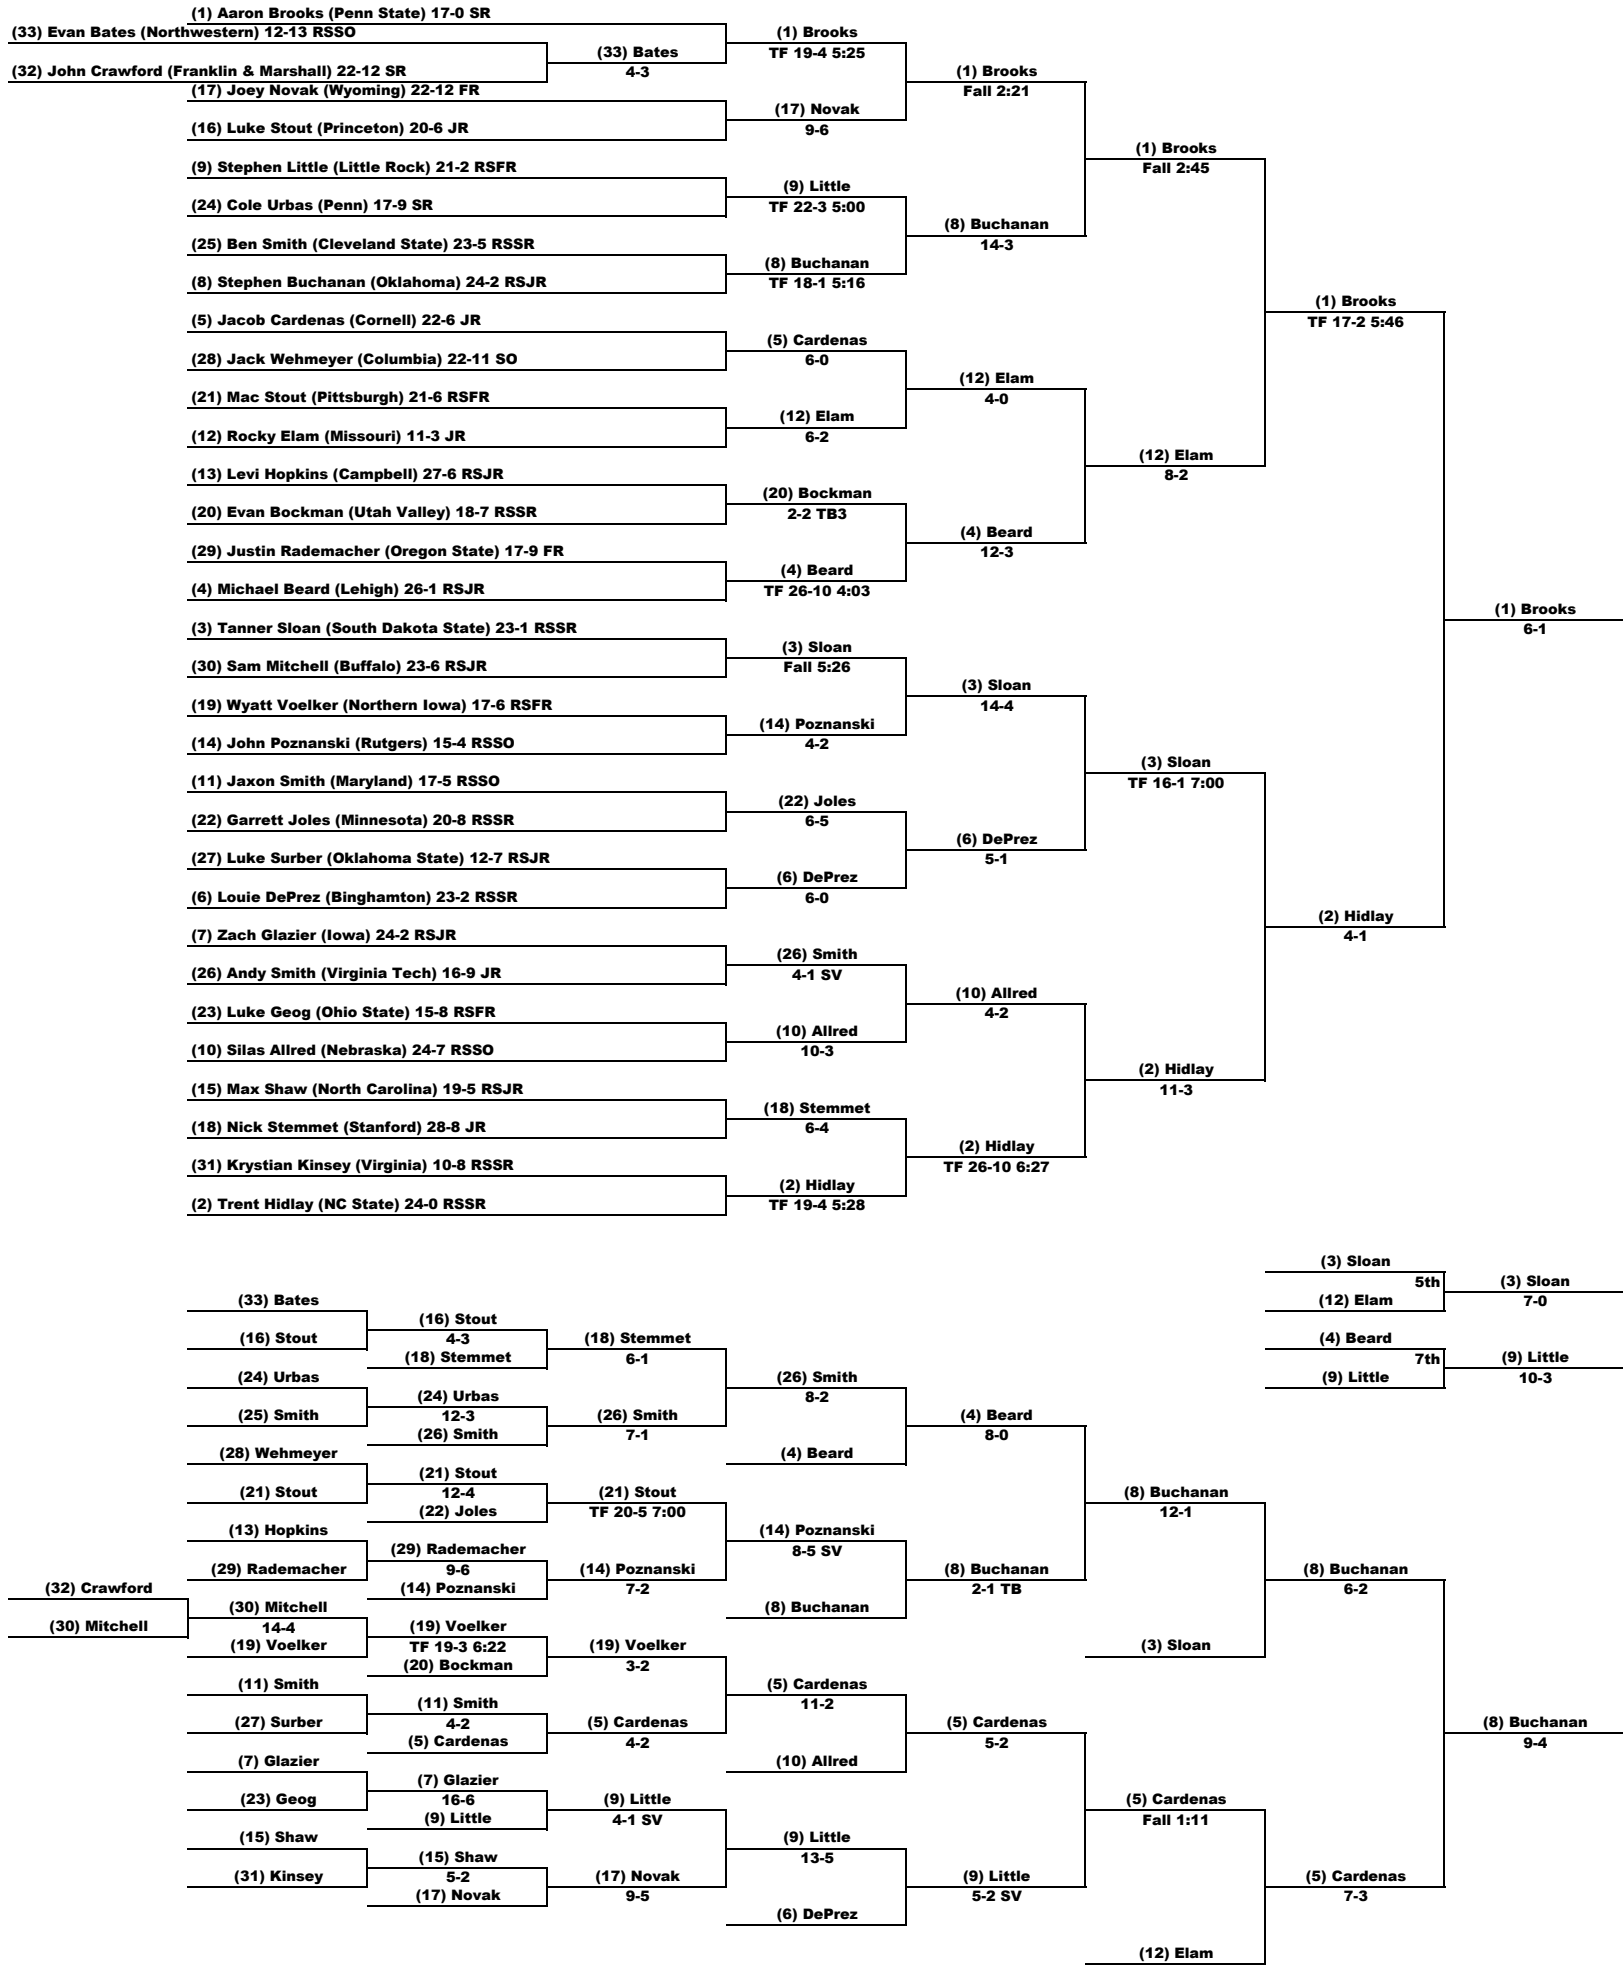

197 LBS

197 LBS