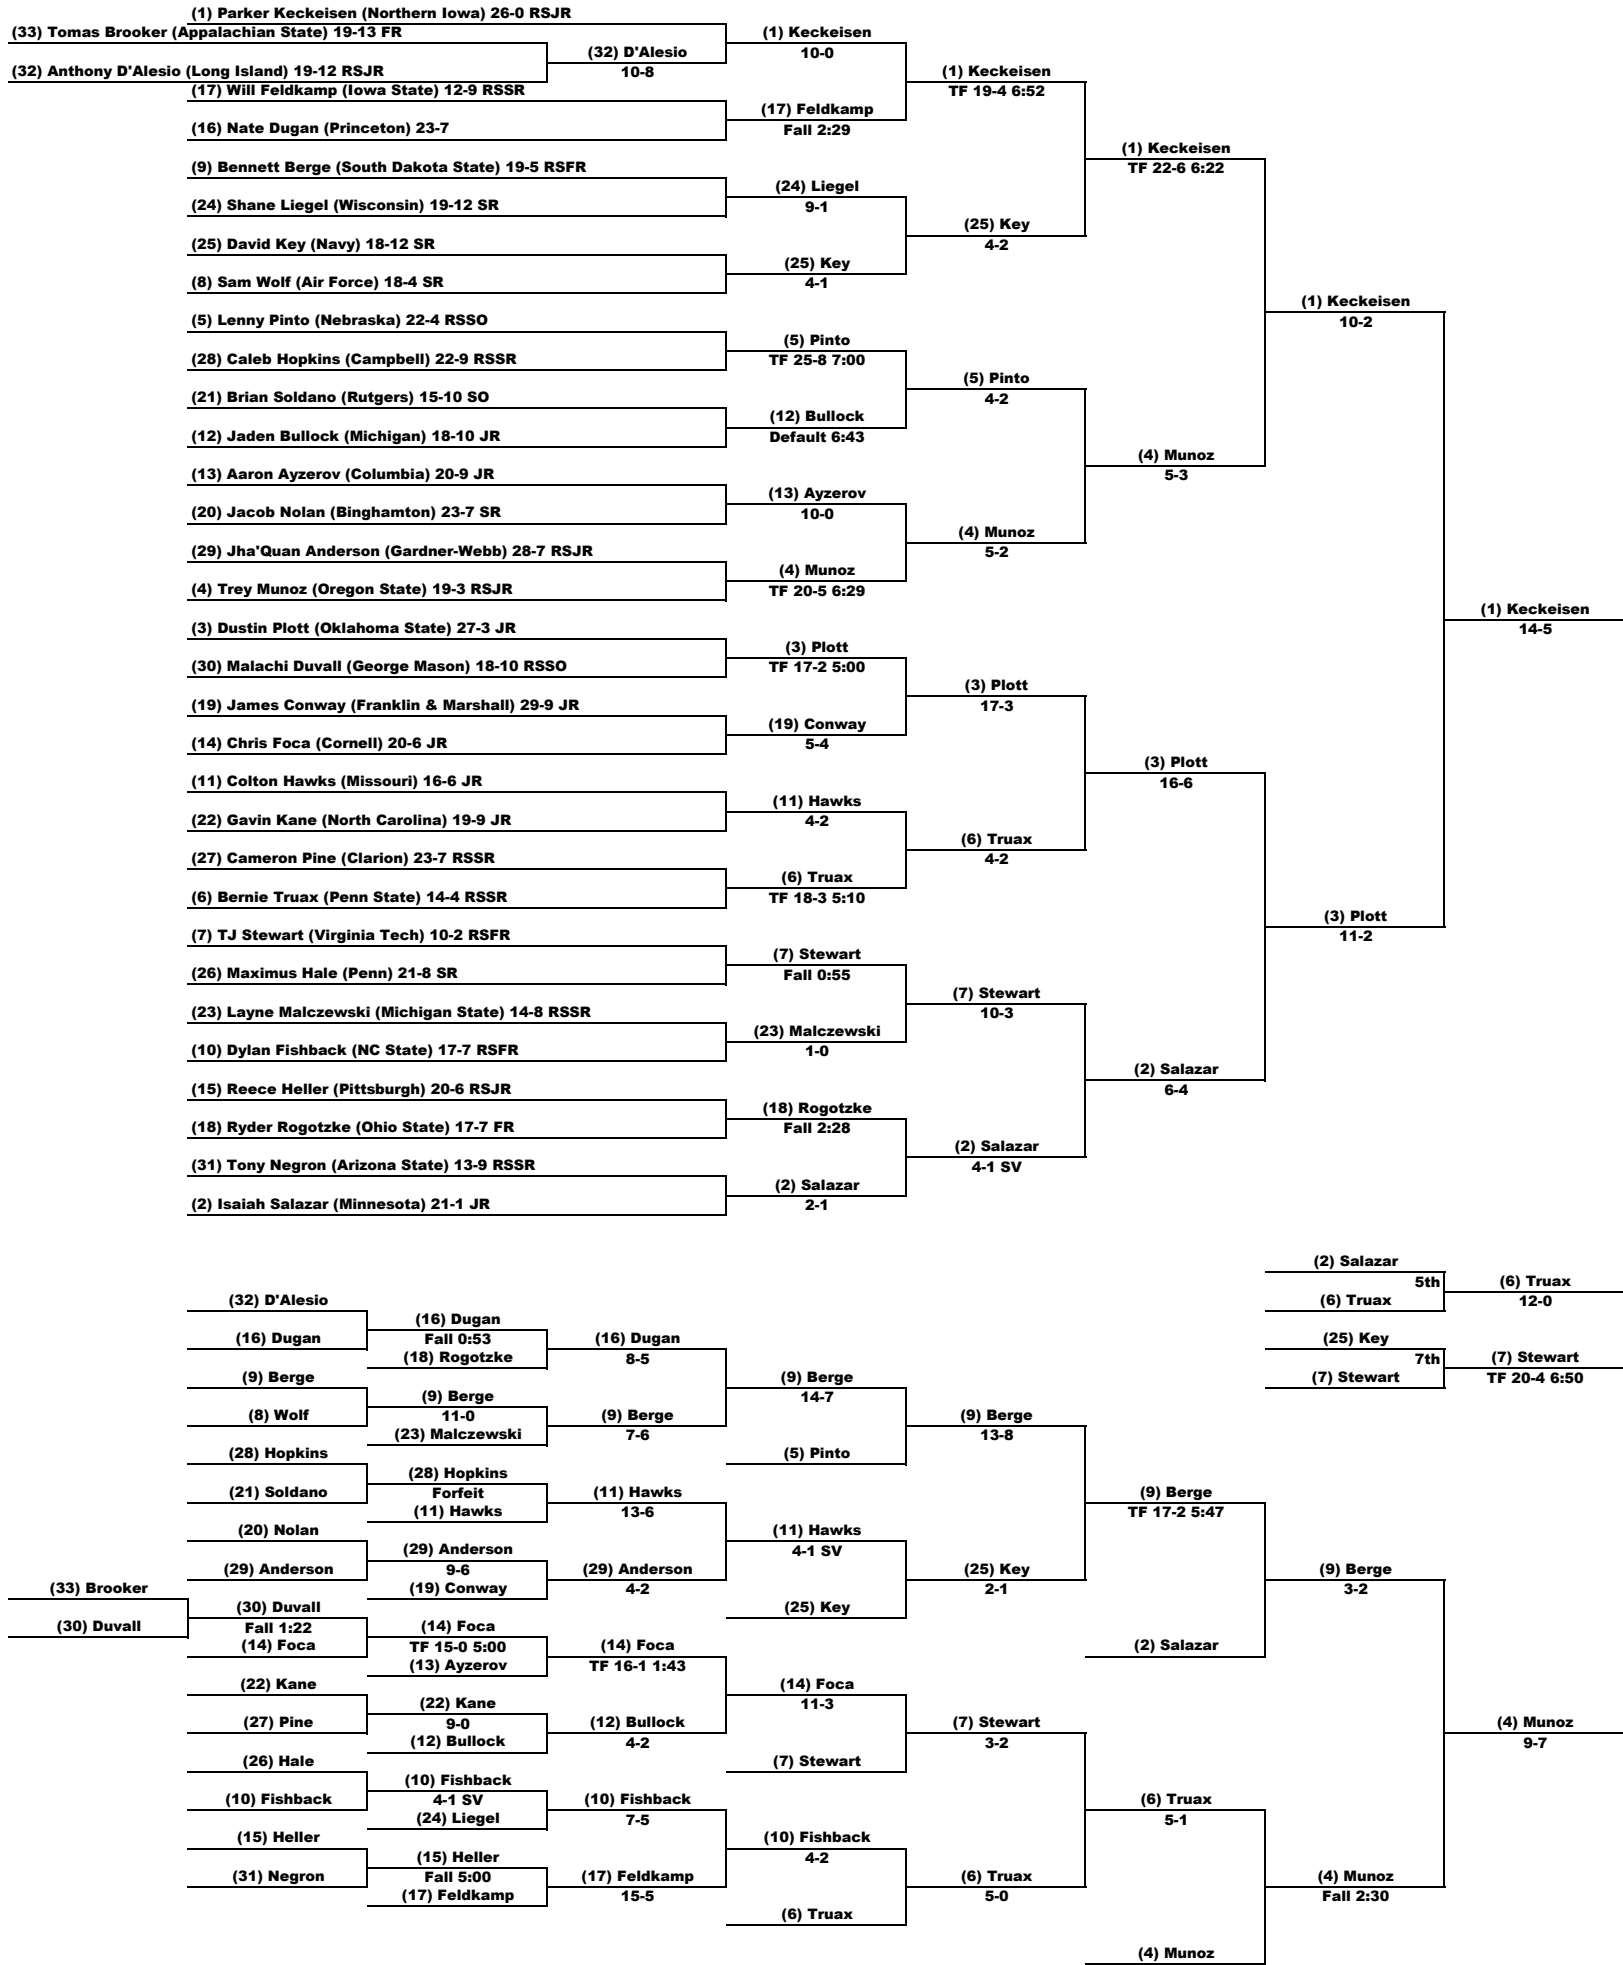

IOG Wrestling - 2024 NCAA D1 Wrestling Championship Coverage

184 LBS