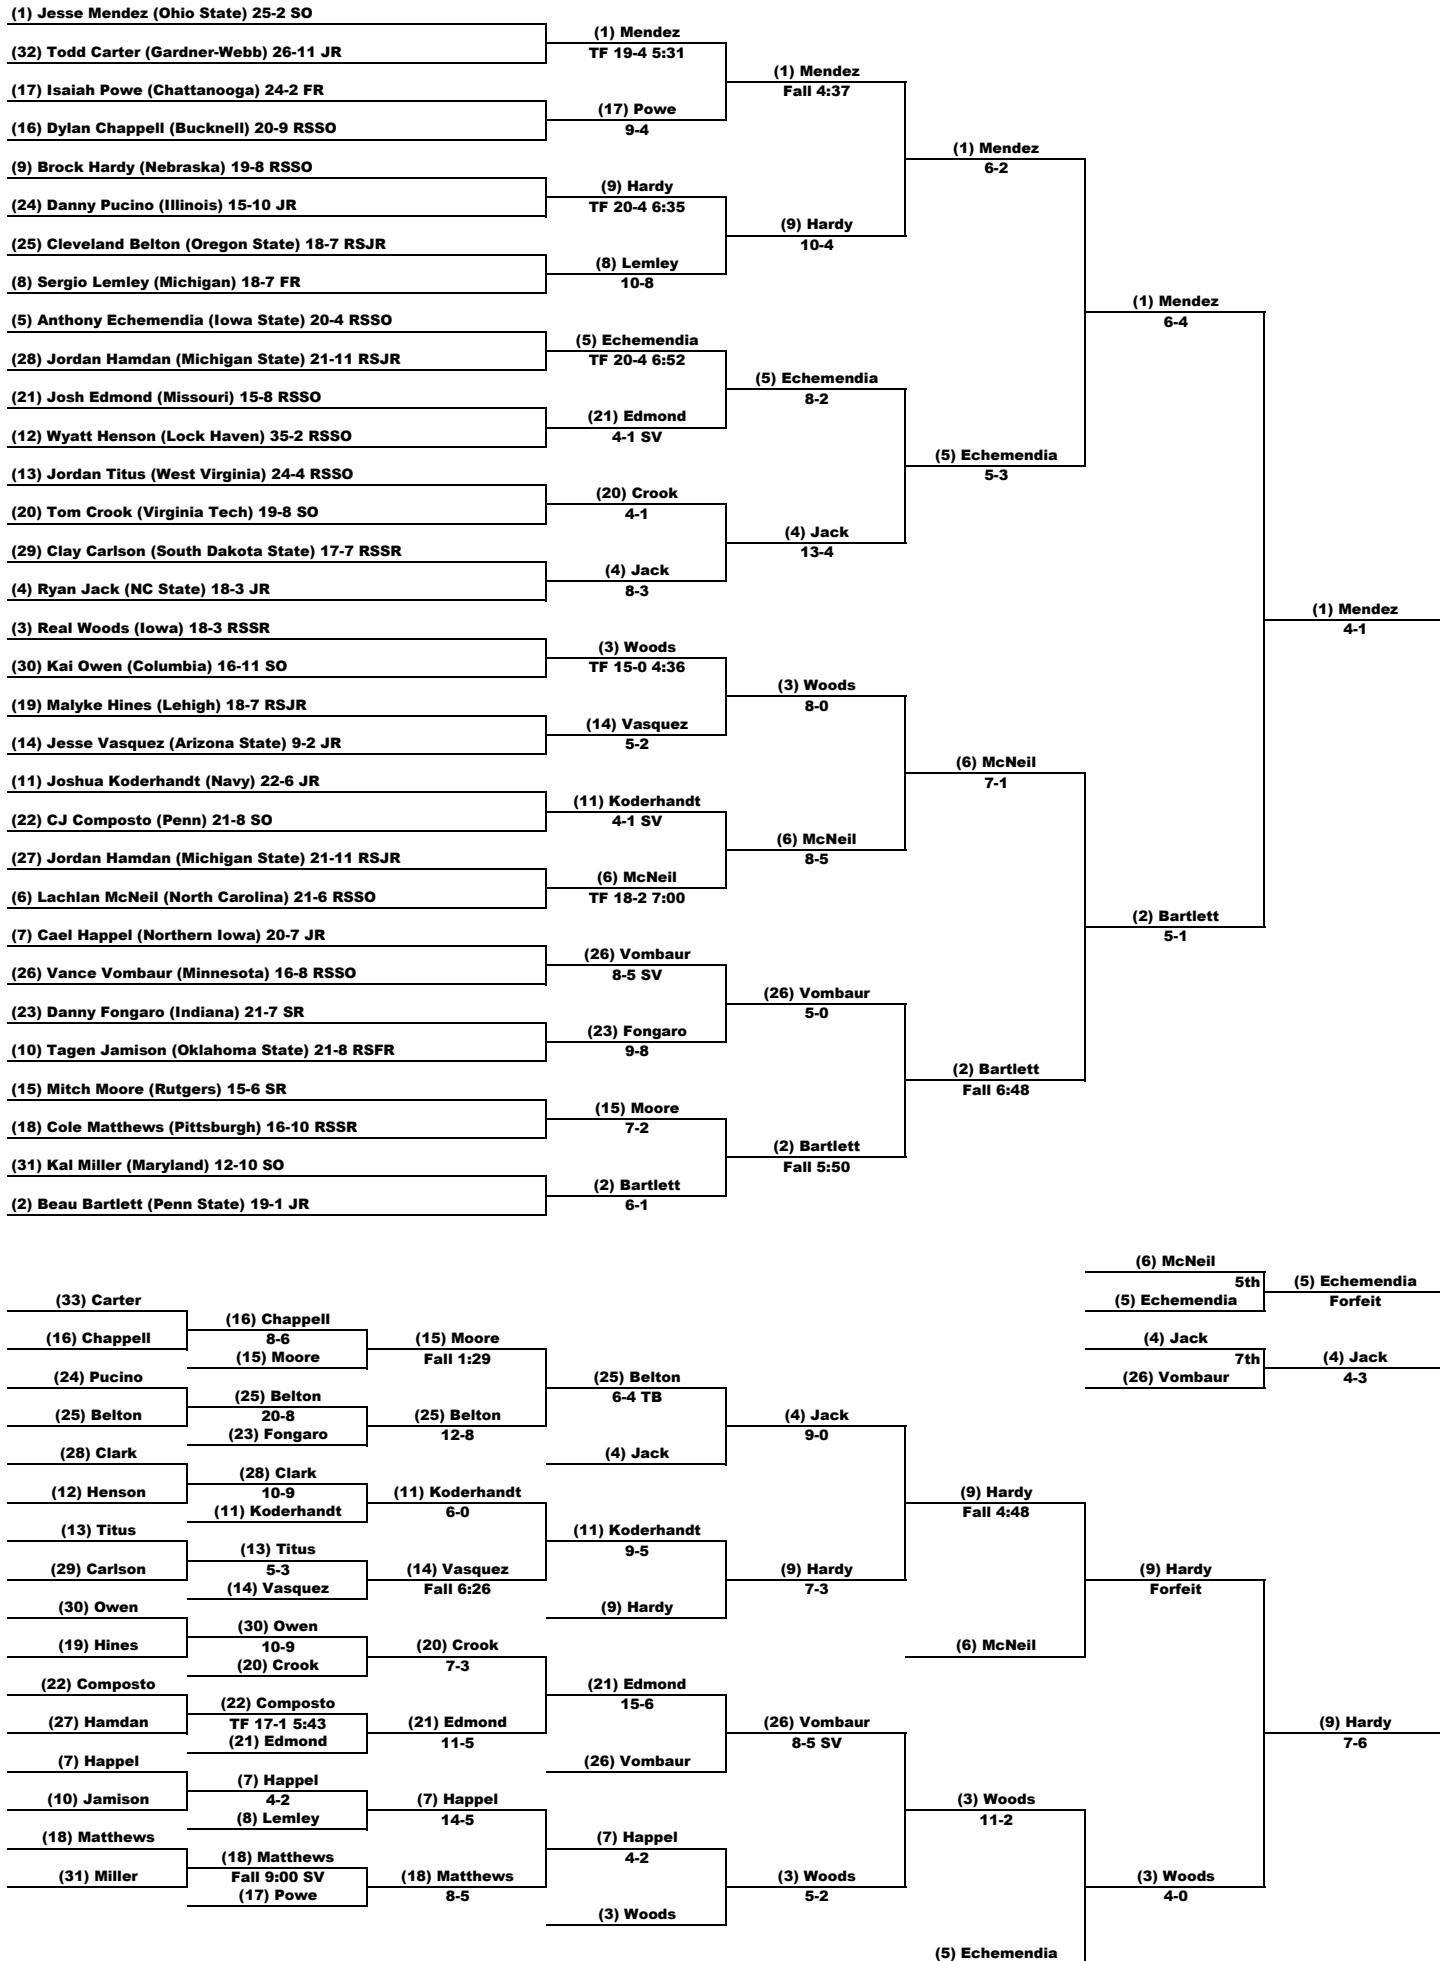

IOG Wrestling - 2024 NCAA D1 Wrestling Championship Coverage

125 LBS

IOWA Wrestling - 2024 NCAA D1 Wrestling Championship Coverage

133 LBS

IOWA Wrestling - 2024 NCAA D1 Wrestling Championship Coverage

149 LBS

10G Wrestling - 2024 NCAA D1 Wrestling Championship Coverage

157 LBS

10G Wrestling - 2024 NCAA D1 Wrestling Championship Coverage

165 LBS

IOWA Wrestling - 2024 NCAA D1 Wrestling Championship Coverage

174 LBS