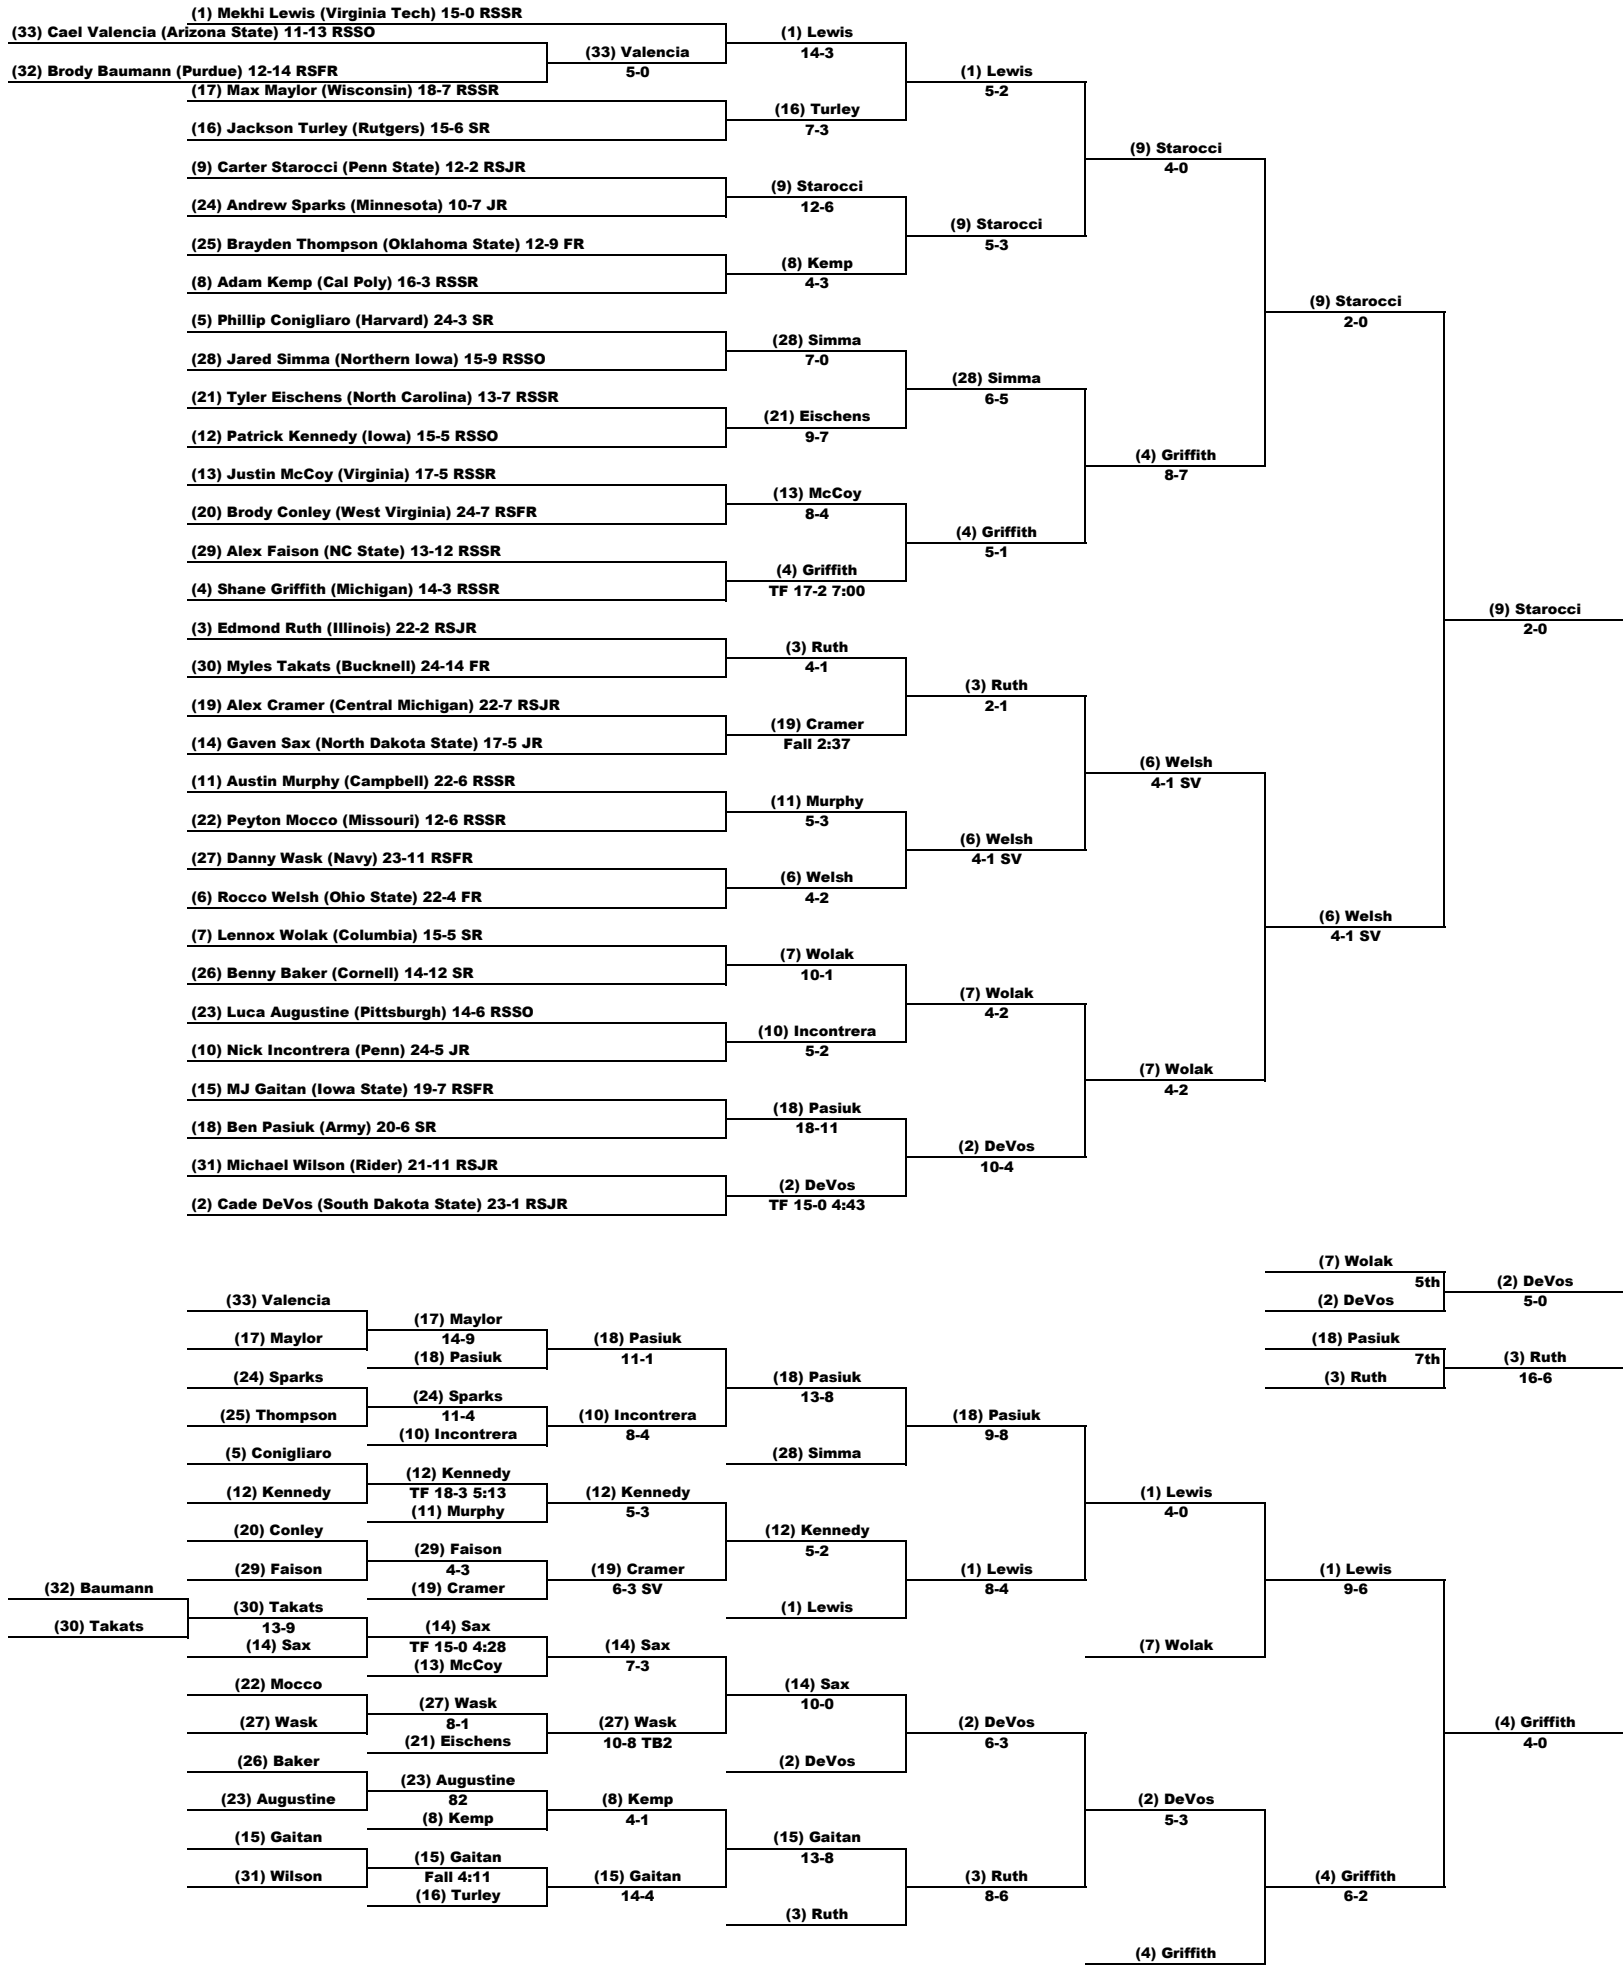

IOG Wrestling - 2024 NCAA D1 Wrestling Championship Coverage

125 LBS

IOWA Wrestling - 2024 NCAA D1 Wrestling Championship Coverage

133 LBS

IOWA Wrestling - 2024 NCAA D1 Wrestling Championship Coverage

149 LBS

10G Wrestling - 2024 NCAA D1 Wrestling Championship Coverage

157 LBS

10G Wrestling - 2024 NCAA D1 Wrestling Championship Coverage

165 LBS

IOWA Wrestling - 2024 NCAA D1 Wrestling Championship Coverage

174 LBS