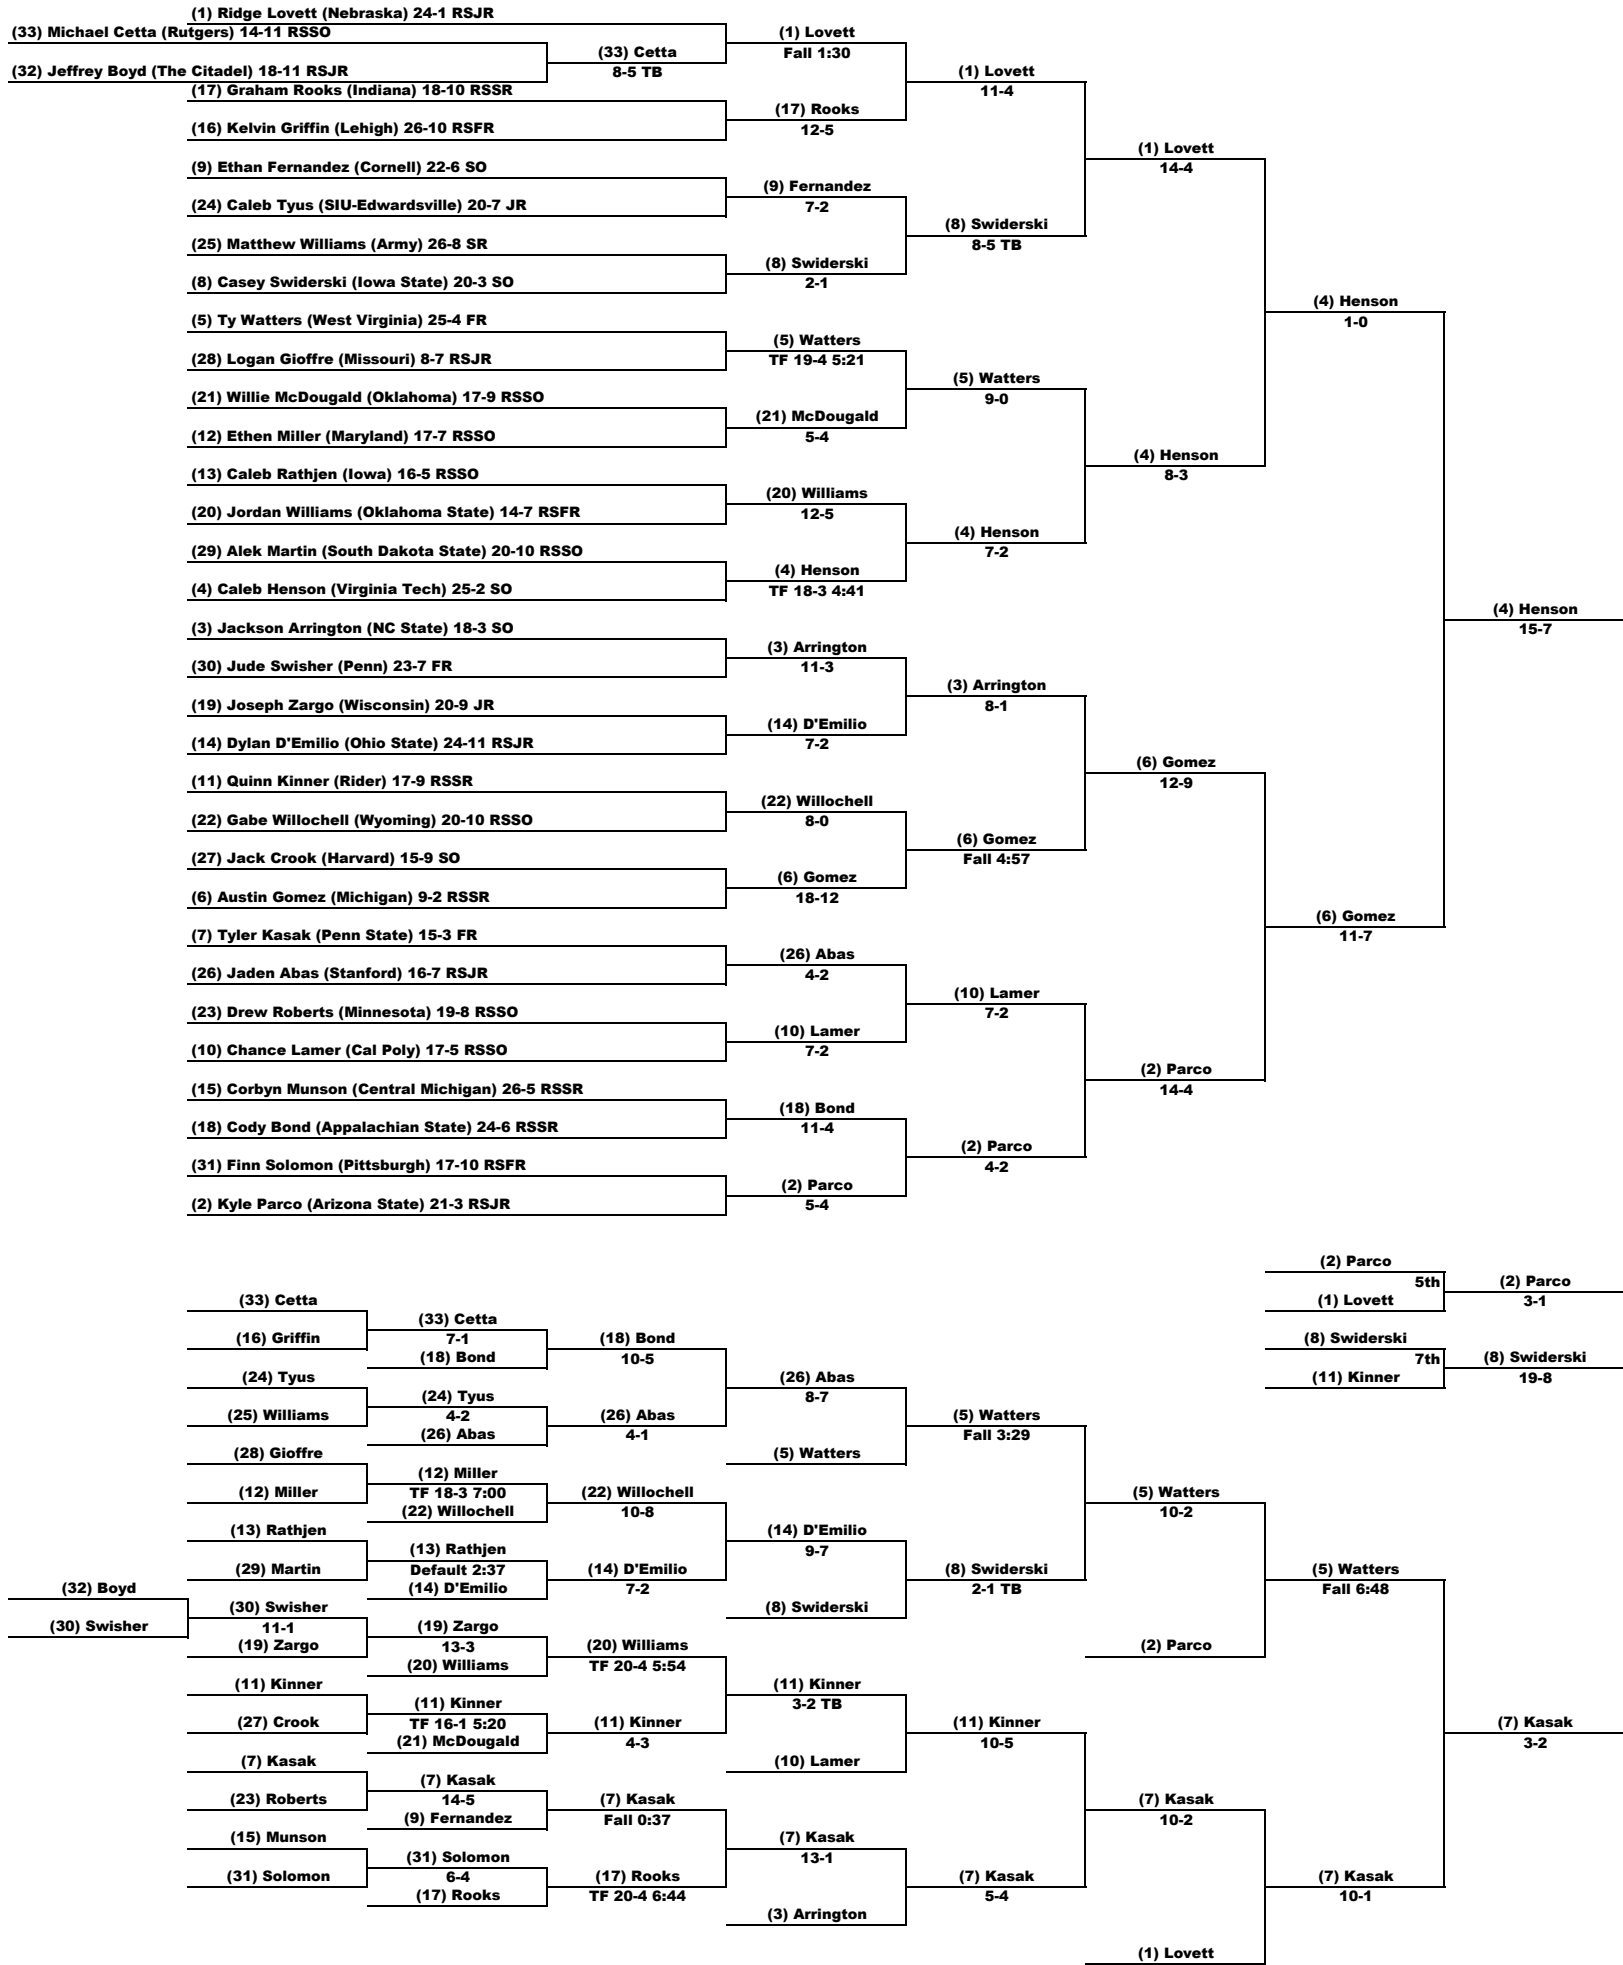

IOG Wrestling - 2024 NCAA D1 Wrestling Championship Coverage

125 LBS

IOWA Wrestling - 2024 NCAA D1 Wrestling Championship Coverage

133 LBS

IOWA Wrestling - 2024 NCAA D1 Wrestling Championship Coverage

149 LBS

10G Wrestling - 2024 NCAA D1 Wrestling Championship Coverage

157 LBS

10G Wrestling - 2024 NCAA D1 Wrestling Championship Coverage

165 LBS

IOWA Wrestling - 2024 NCAA D1 Wrestling Championship Coverage

174 LBS