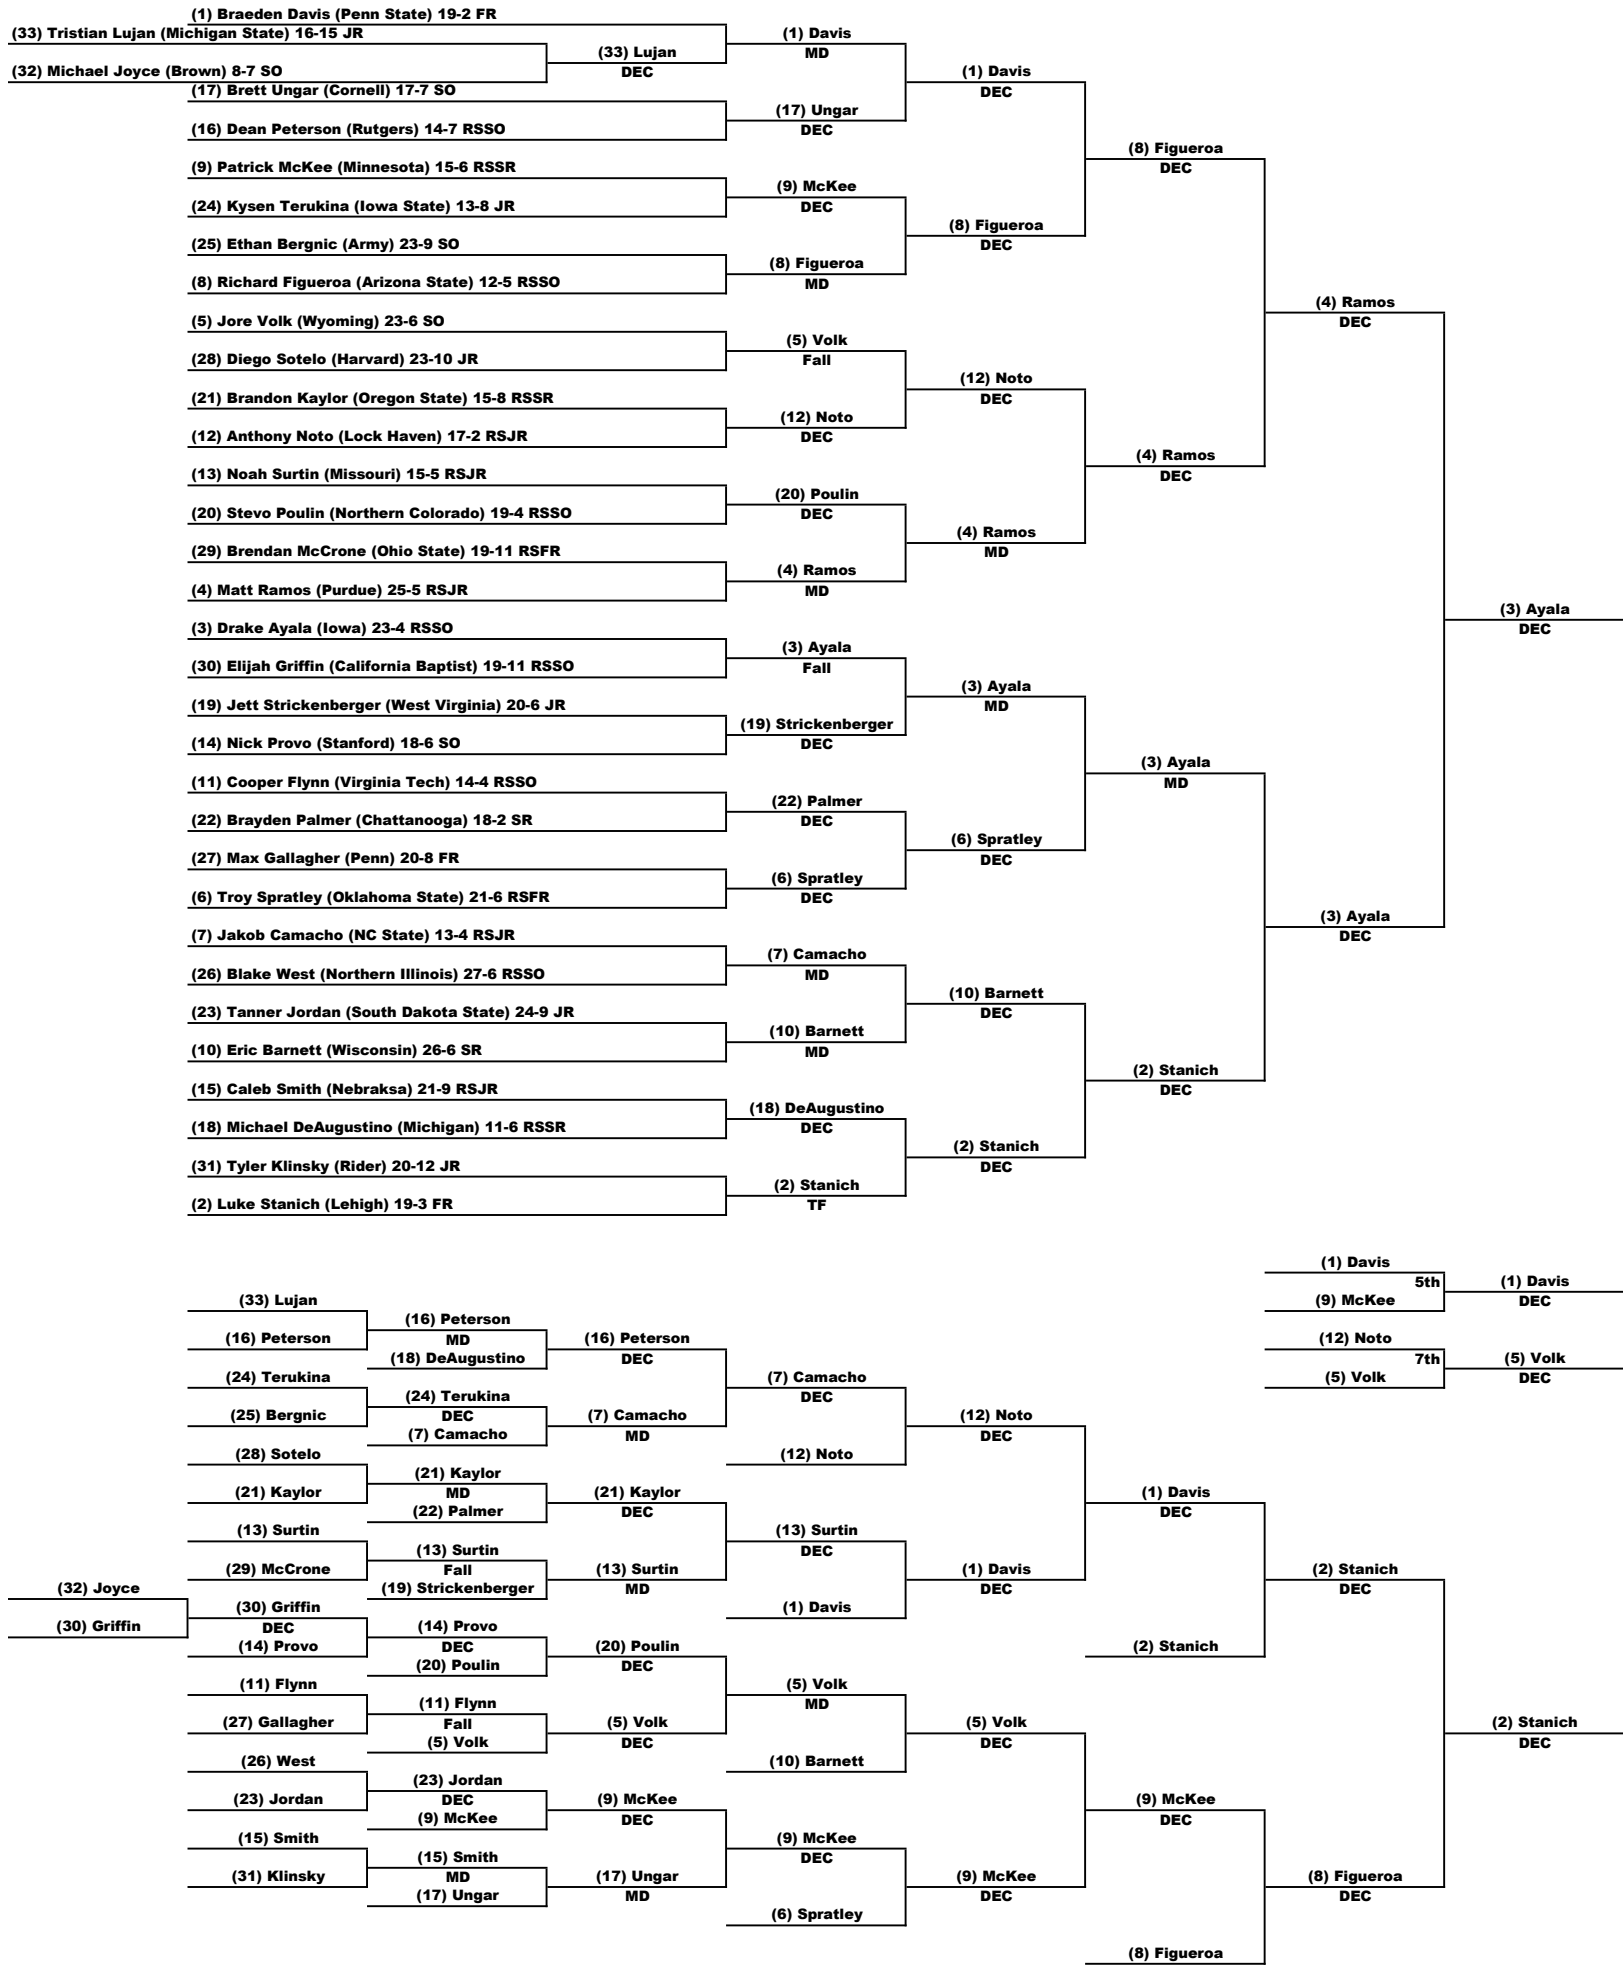

10G Wrestling - 2024 NCAA D1 Wrestling Championship Coverage

125 LBS

10G Wrestling - 2024 NCAA D1 Wrestling Championship Coverage

133 LBS

10G Wrestling - 2024 NCAA D1 Wrestling Championship Coverage

141 LBS

IOWA Wrestling - 2024 NCAA D1 Wrestling Championship Coverage

149 LBS

165 LBS

165 LBS

10G Wrestling - 2024 NCAA D1 Wrestling Championship Coverage

184 LBS

197 LBS

197 LBS

IOWA Wrestling - 2024 NCAA D1 Wrestling Championship Coverage

285 LBS