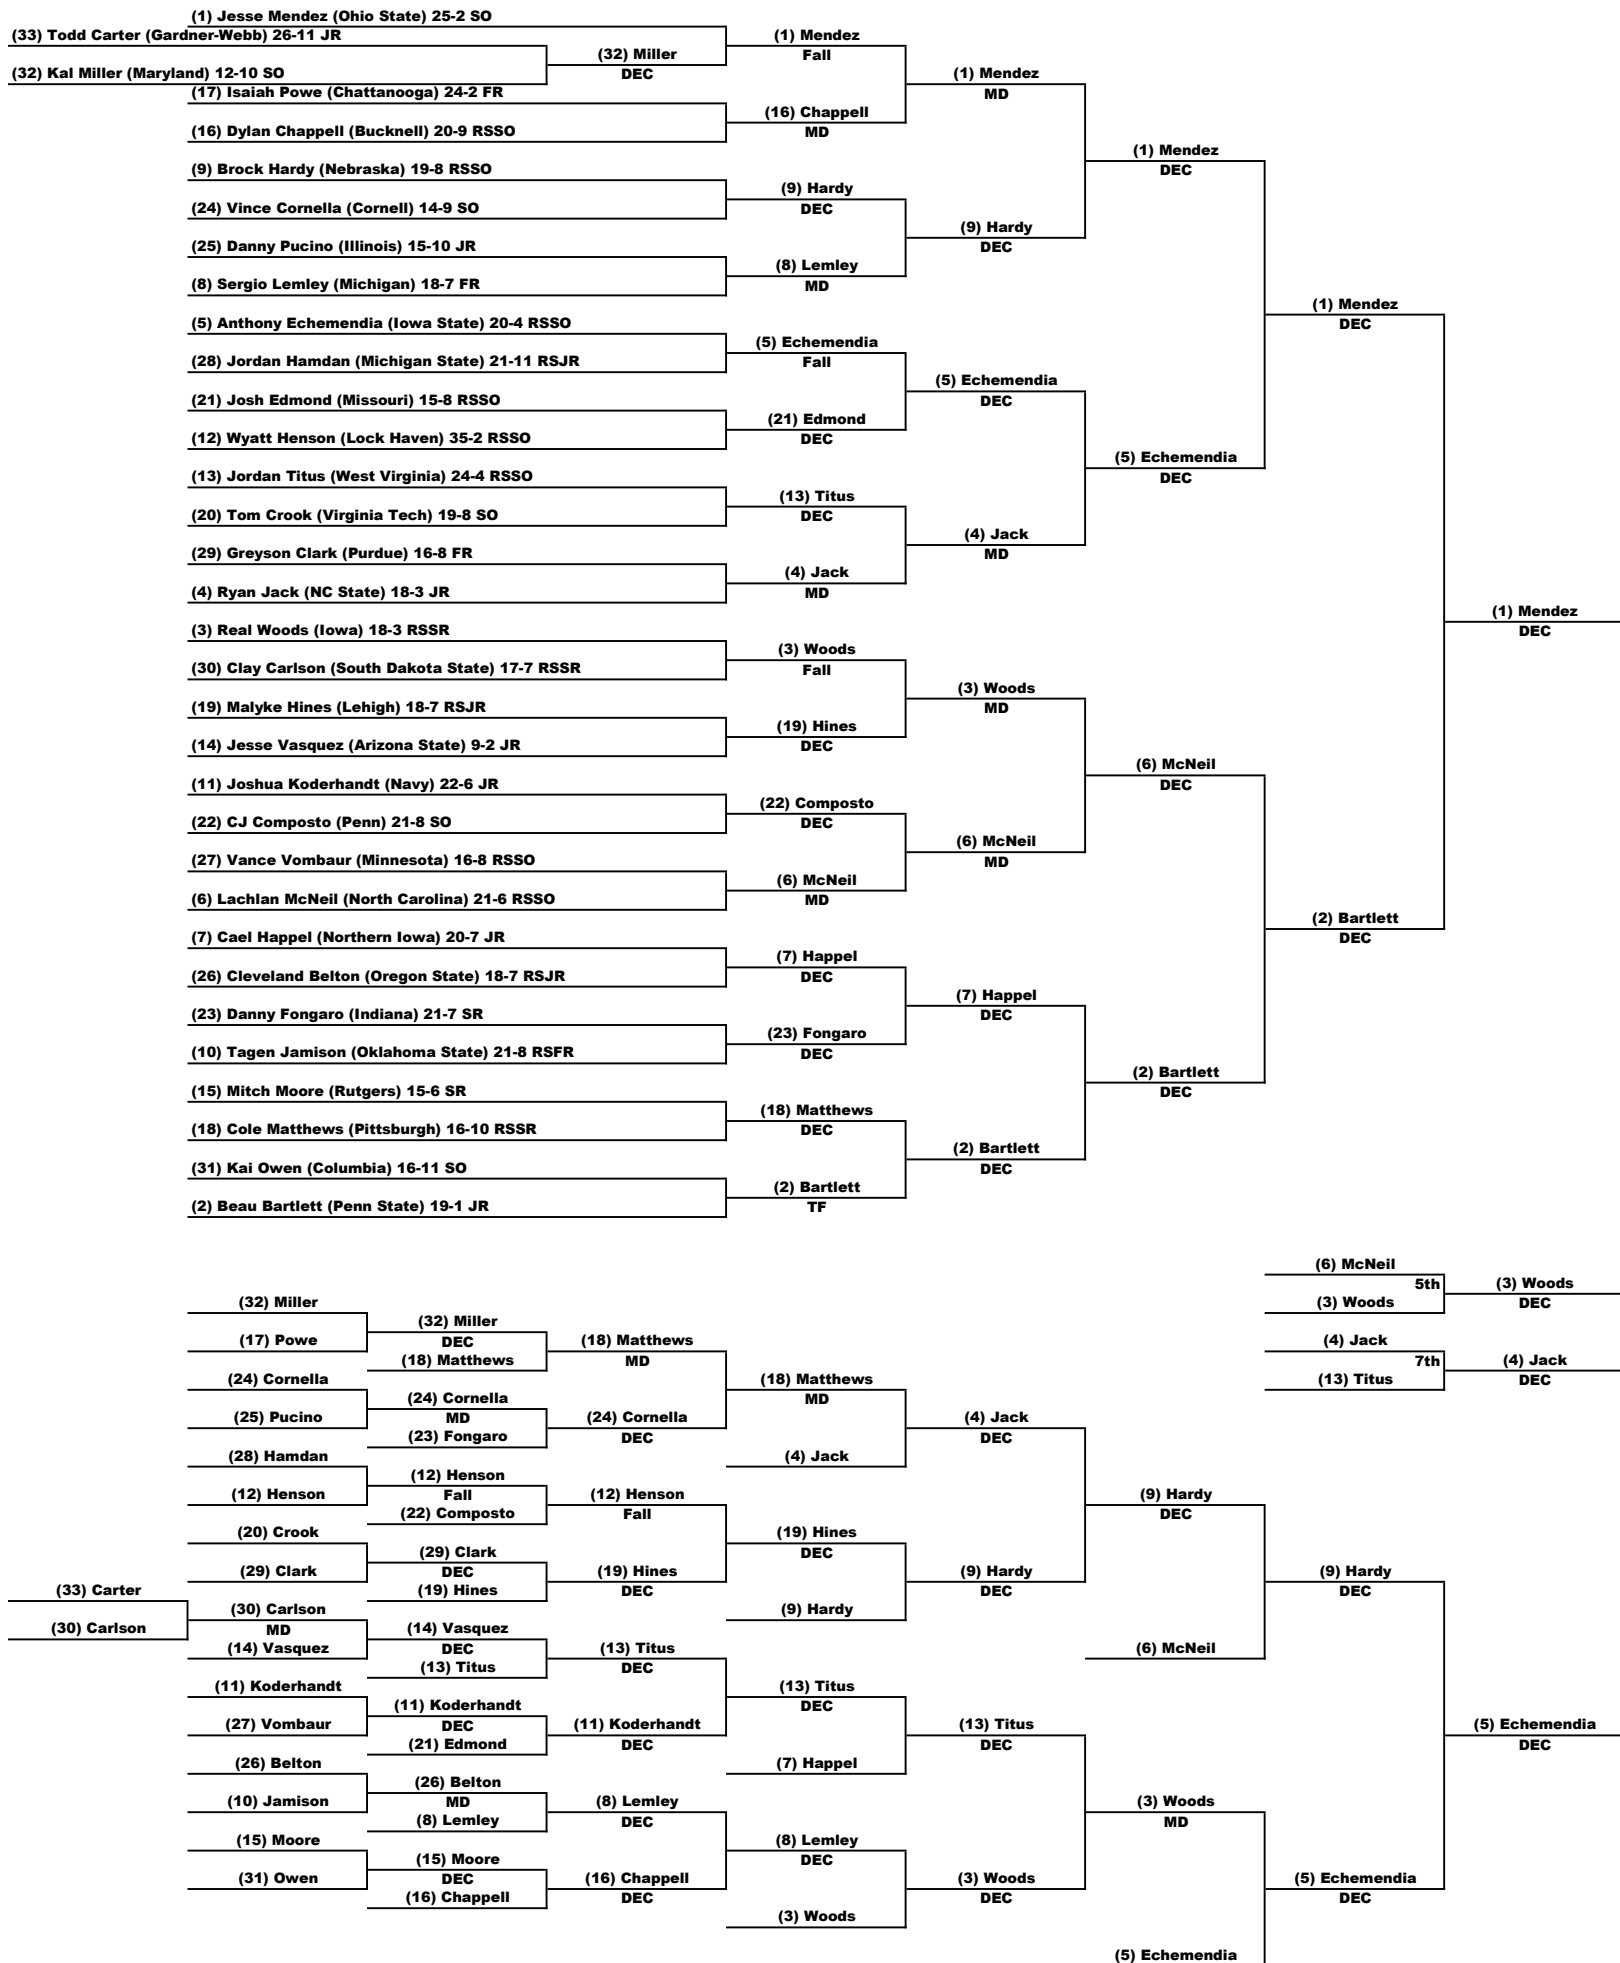

10G Wrestling - 2024 NCAA D1 Wrestling Championship Coverage

125 LBS

10G Wrestling - 2024 NCAA D1 Wrestling Championship Coverage

133 LBS

10G Wrestling - 2024 NCAA D1 Wrestling Championship Coverage

141 LBS

IOWA Wrestling - 2024 NCAA D1 Wrestling Championship Coverage

149 LBS

165 LBS

165 LBS

10G Wrestling - 2024 NCAA D1 Wrestling Championship Coverage

184 LBS

197 LBS

197 LBS