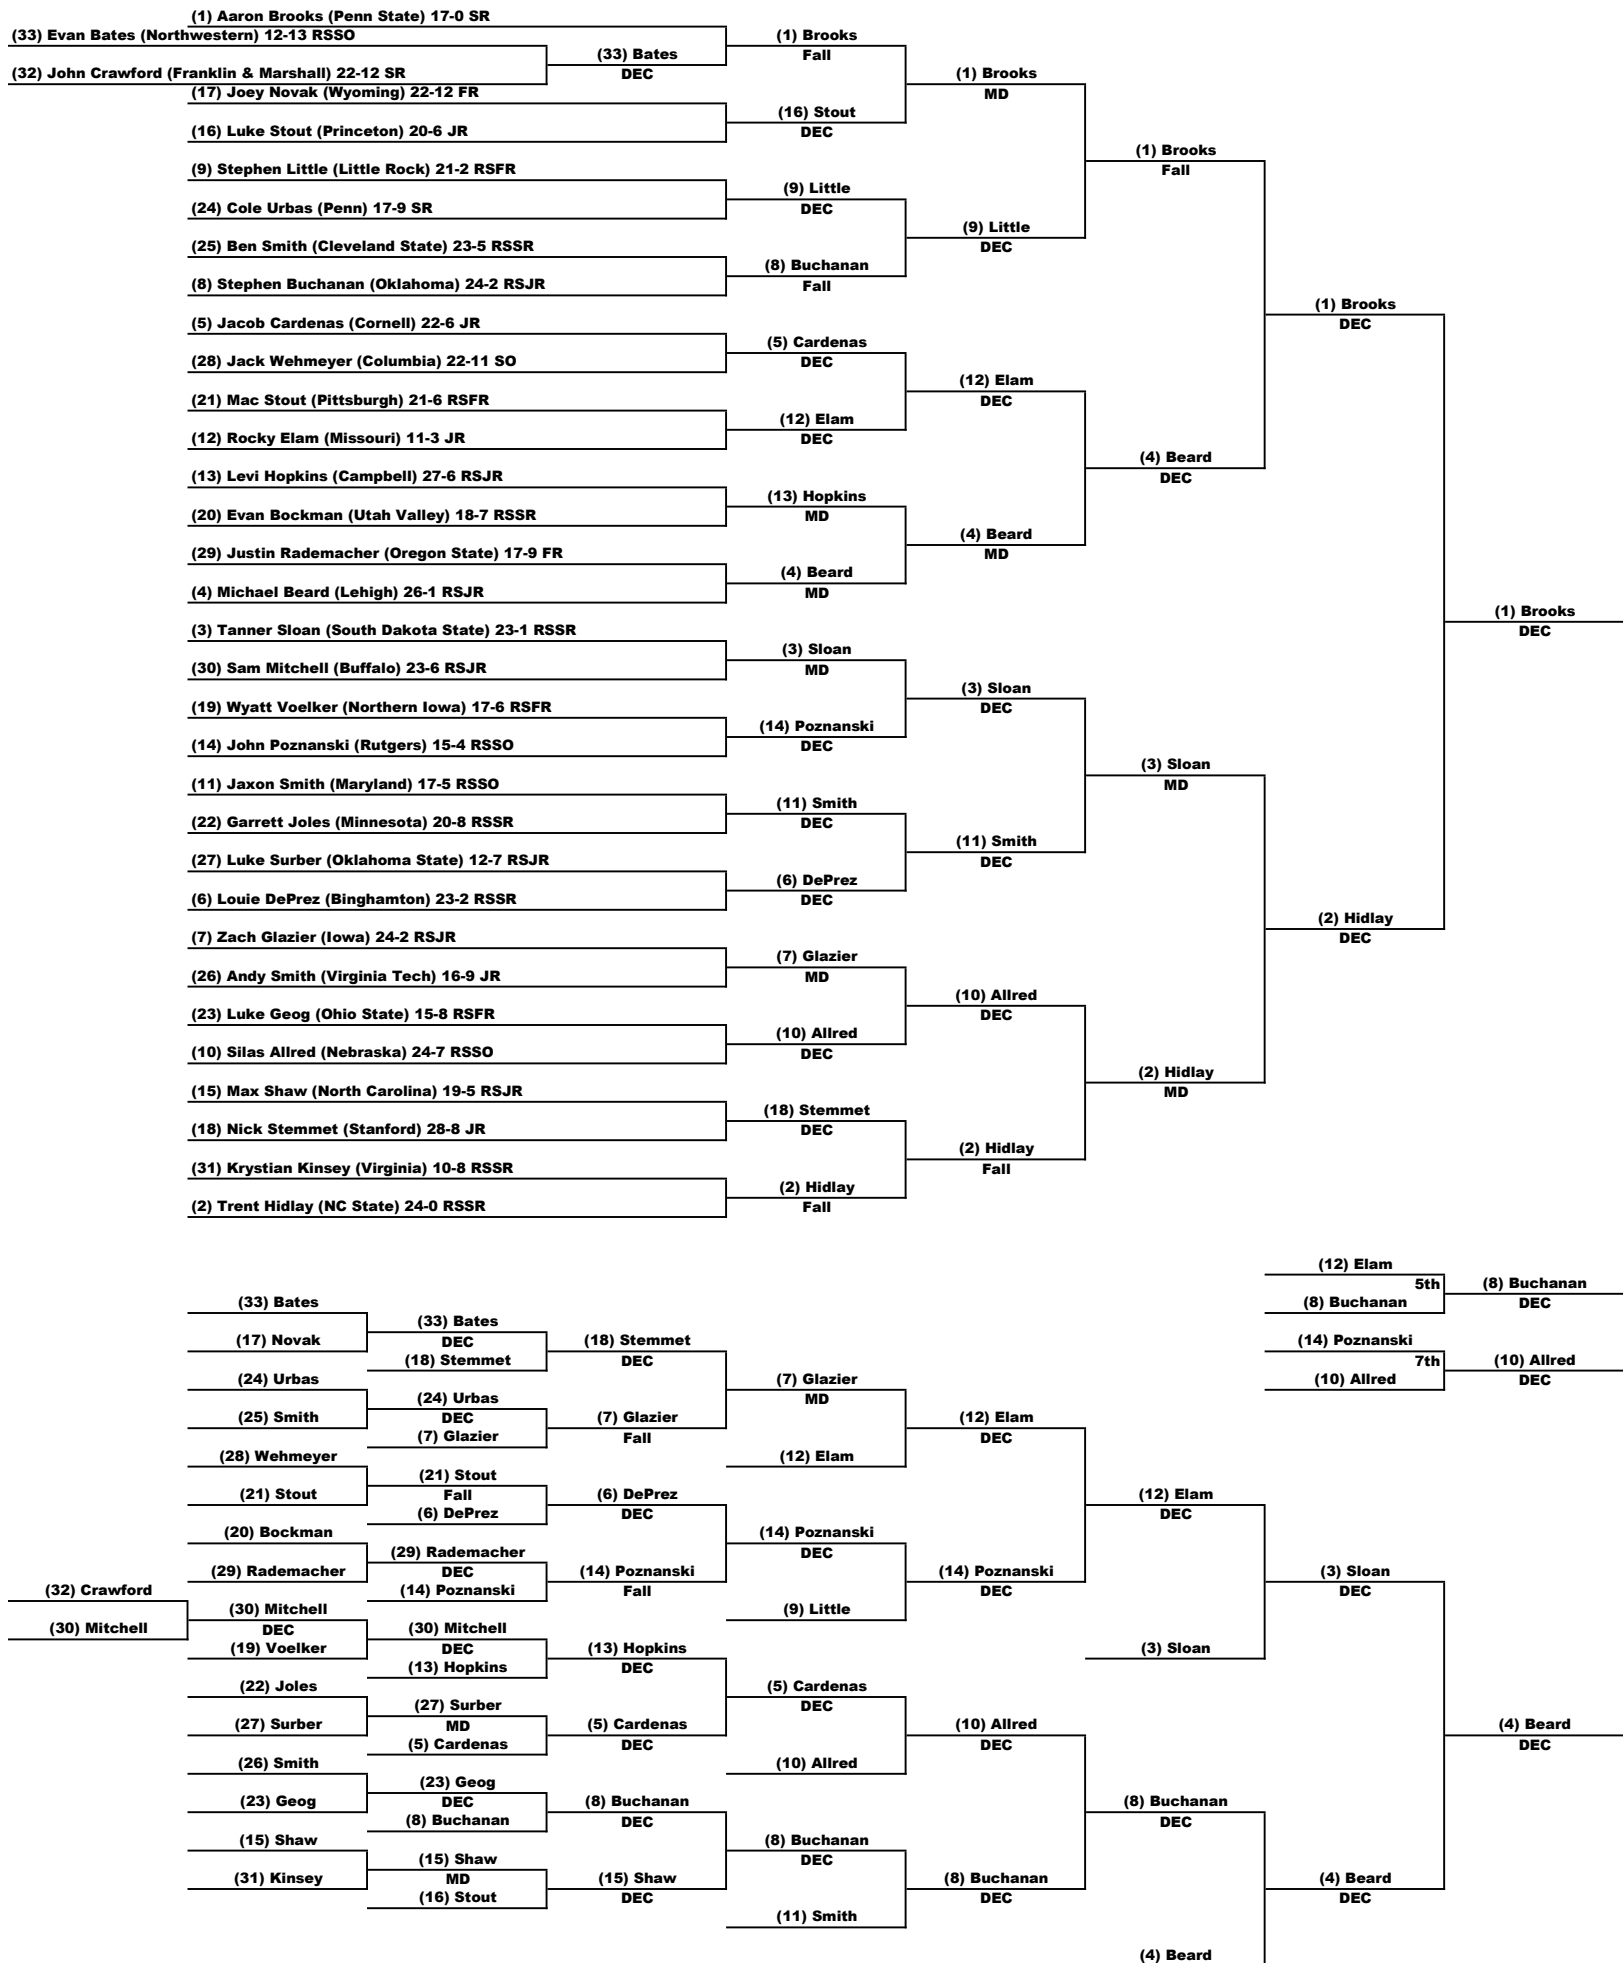

10G Wrestling - 2024 NCAA D1 Wrestling Championship Coverage

125 LBS

10G Wrestling - 2024 NCAA D1 Wrestling Championship Coverage

133 LBS

10G Wrestling - 2024 NCAA D1 Wrestling Championship Coverage

141 LBS

IOWA Wrestling - 2024 NCAA D1 Wrestling Championship Coverage

149 LBS

165 LBS

165 LBS

10G Wrestling - 2024 NCAA D1 Wrestling Championship Coverage

184 LBS

197 LBS

197 LBS