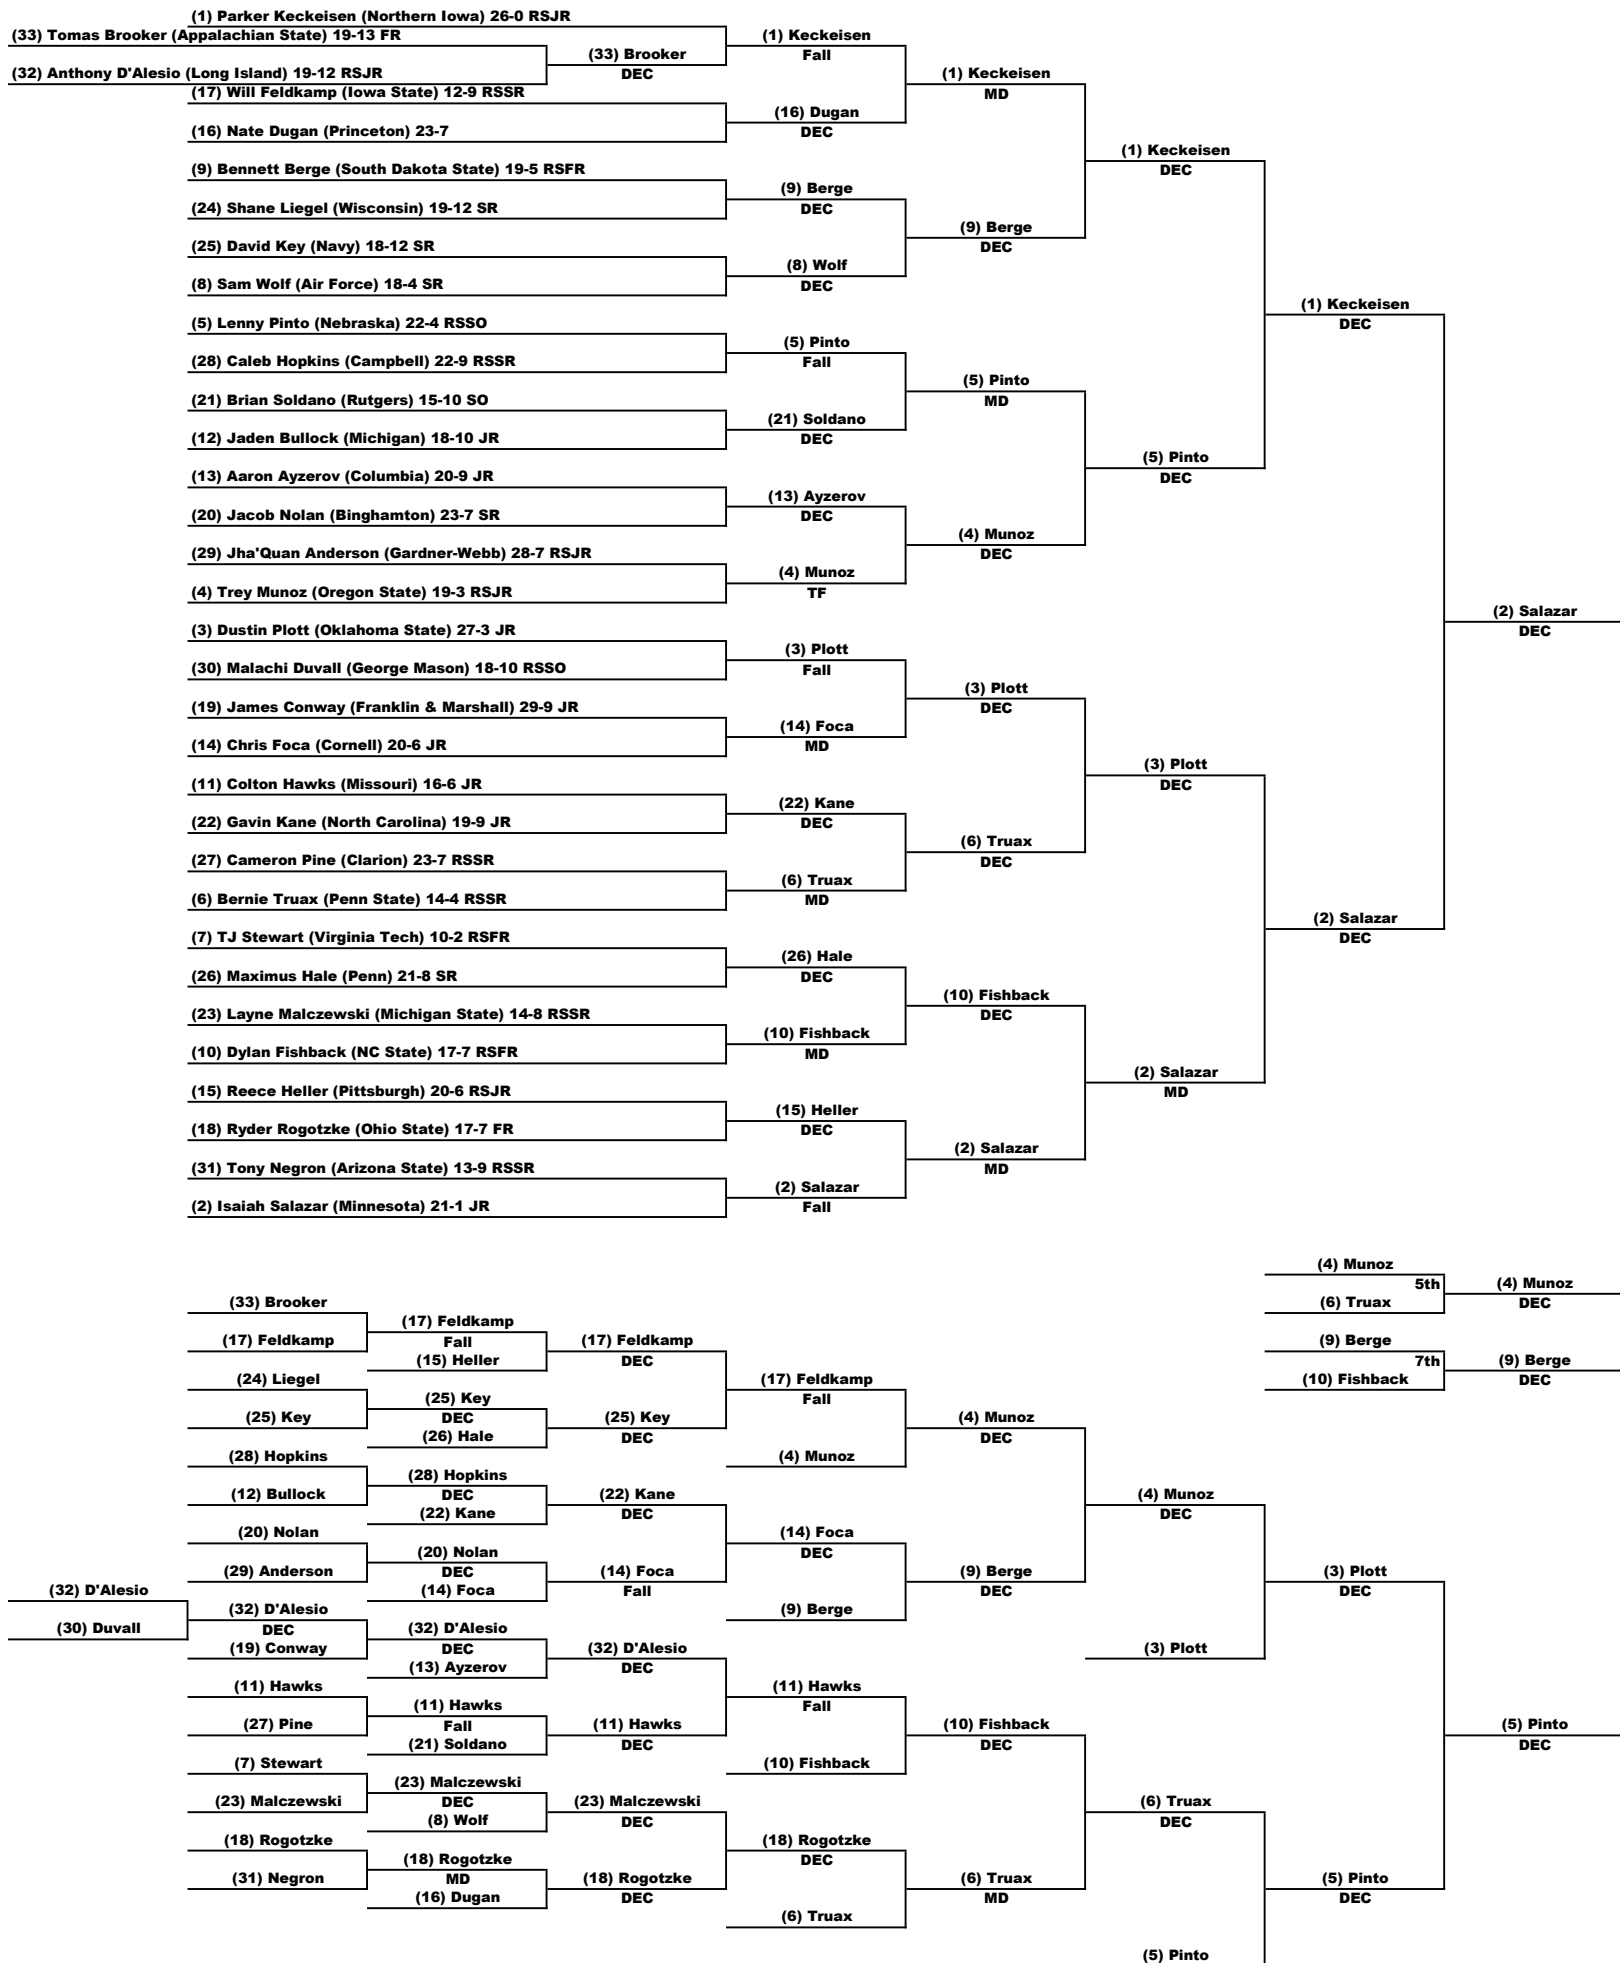

10G Wrestling - 2024 NCAA D1 Wrestling Championship Coverage

125 LBS

10G Wrestling - 2024 NCAA D1 Wrestling Championship Coverage

133 LBS

10G Wrestling - 2024 NCAA D1 Wrestling Championship Coverage

141 LBS

IOWA Wrestling - 2024 NCAA D1 Wrestling Championship Coverage

149 LBS

165 LBS

165 LBS

10G Wrestling - 2024 NCAA D1 Wrestling Championship Coverage

184 LBS

197 LBS

197 LBS