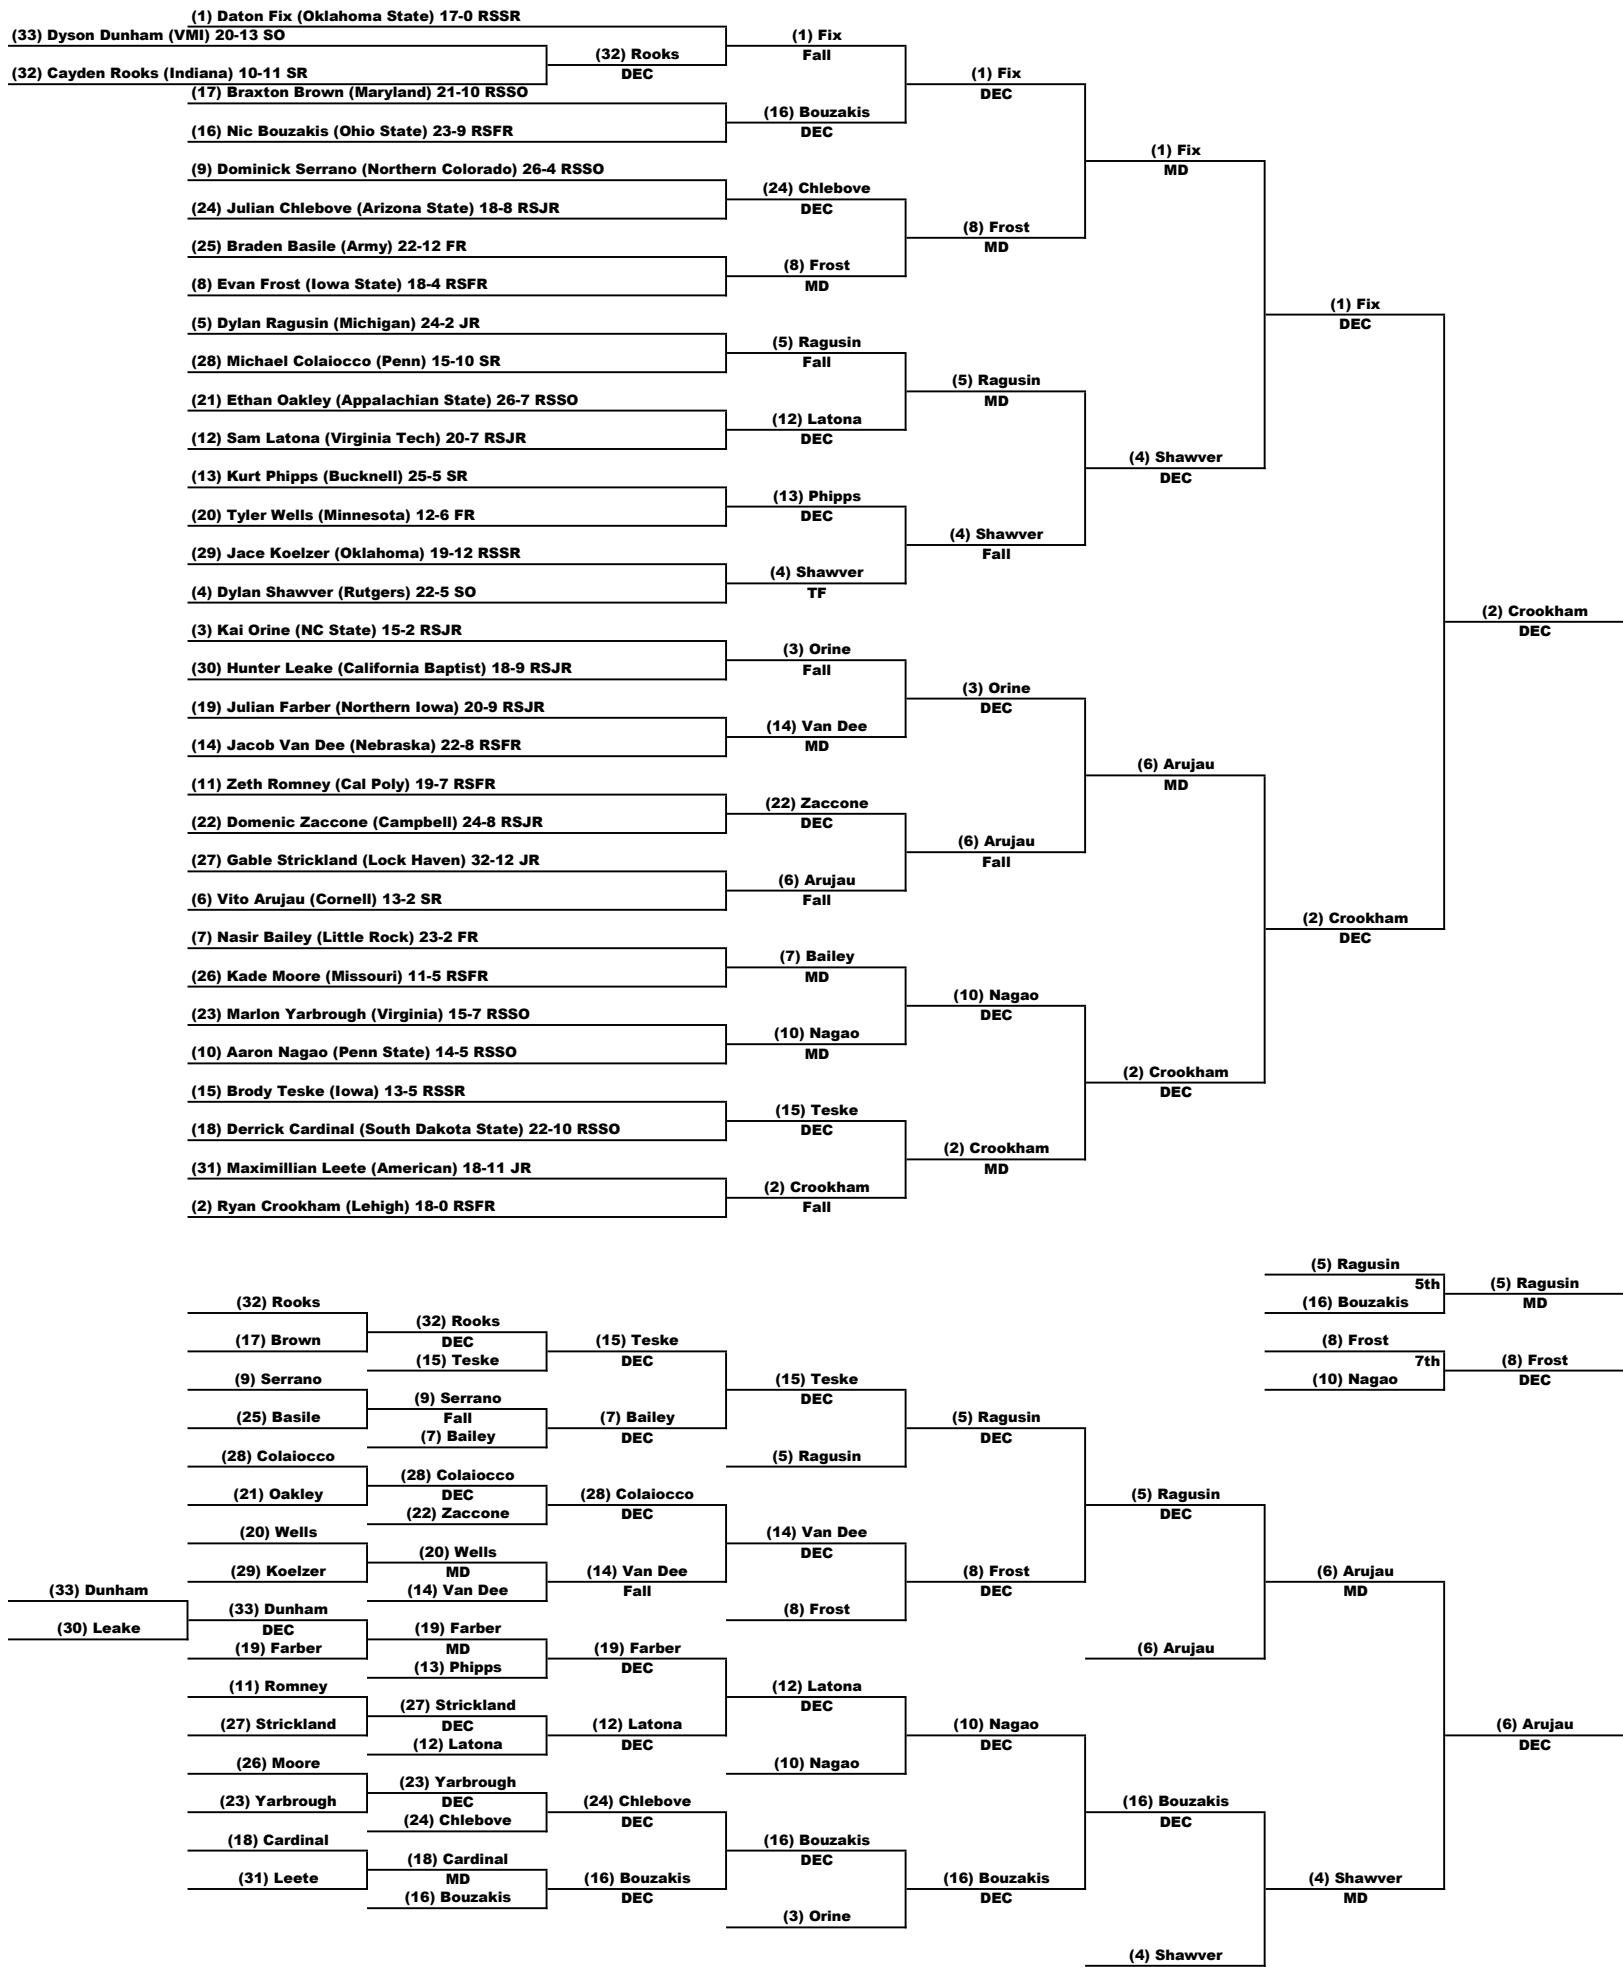

10G Wrestling - 2024 NCAA D1 Wrestling Championship Coverage

125 LBS

10G Wrestling - 2024 NCAA D1 Wrestling Championship Coverage

133 LBS

10G Wrestling - 2024 NCAA D1 Wrestling Championship Coverage

141 LBS

IOWA Wrestling - 2024 NCAA D1 Wrestling Championship Coverage

149 LBS

165 LBS

165 LBS

10G Wrestling - 2024 NCAA D1 Wrestling Championship Coverage

184 LBS

197 LBS

197 LBS