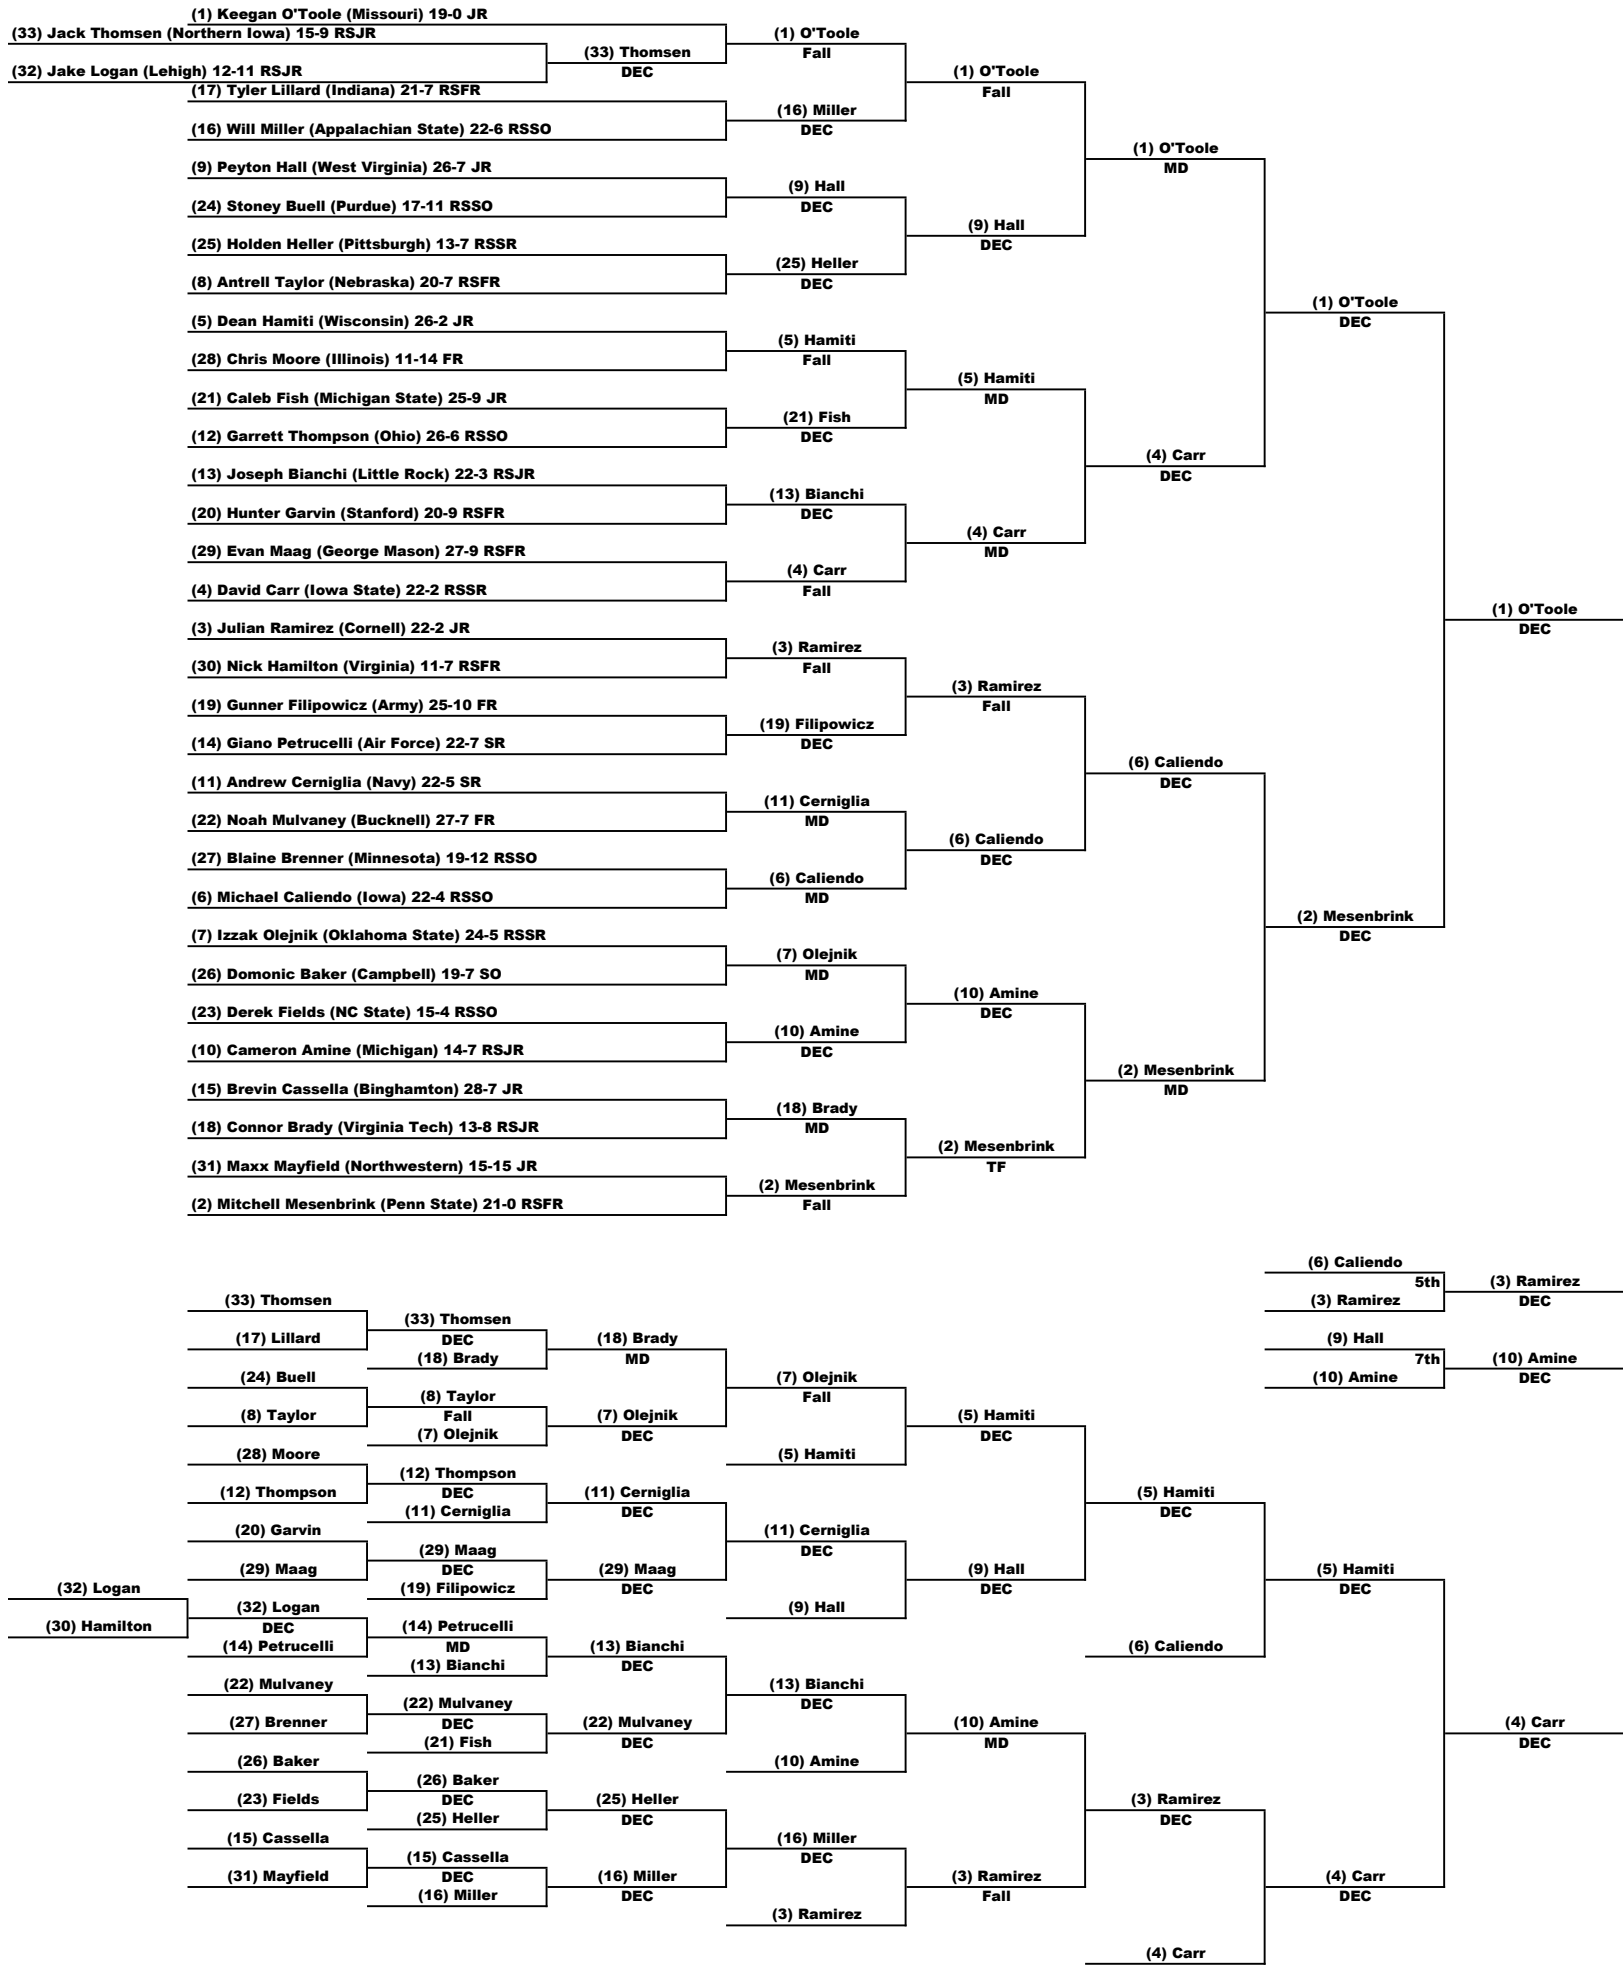

10G Wrestling - 2024 NCAA D1 Wrestling Championship Coverage

125 LBS

10G Wrestling - 2024 NCAA D1 Wrestling Championship Coverage

133 LBS

10G Wrestling - 2024 NCAA D1 Wrestling Championship Coverage

141 LBS

IOWA Wrestling - 2024 NCAA D1 Wrestling Championship Coverage

149 LBS

165 LBS

165 LBS

10G Wrestling - 2024 NCAA D1 Wrestling Championship Coverage

184 LBS

197 LBS

197 LBS