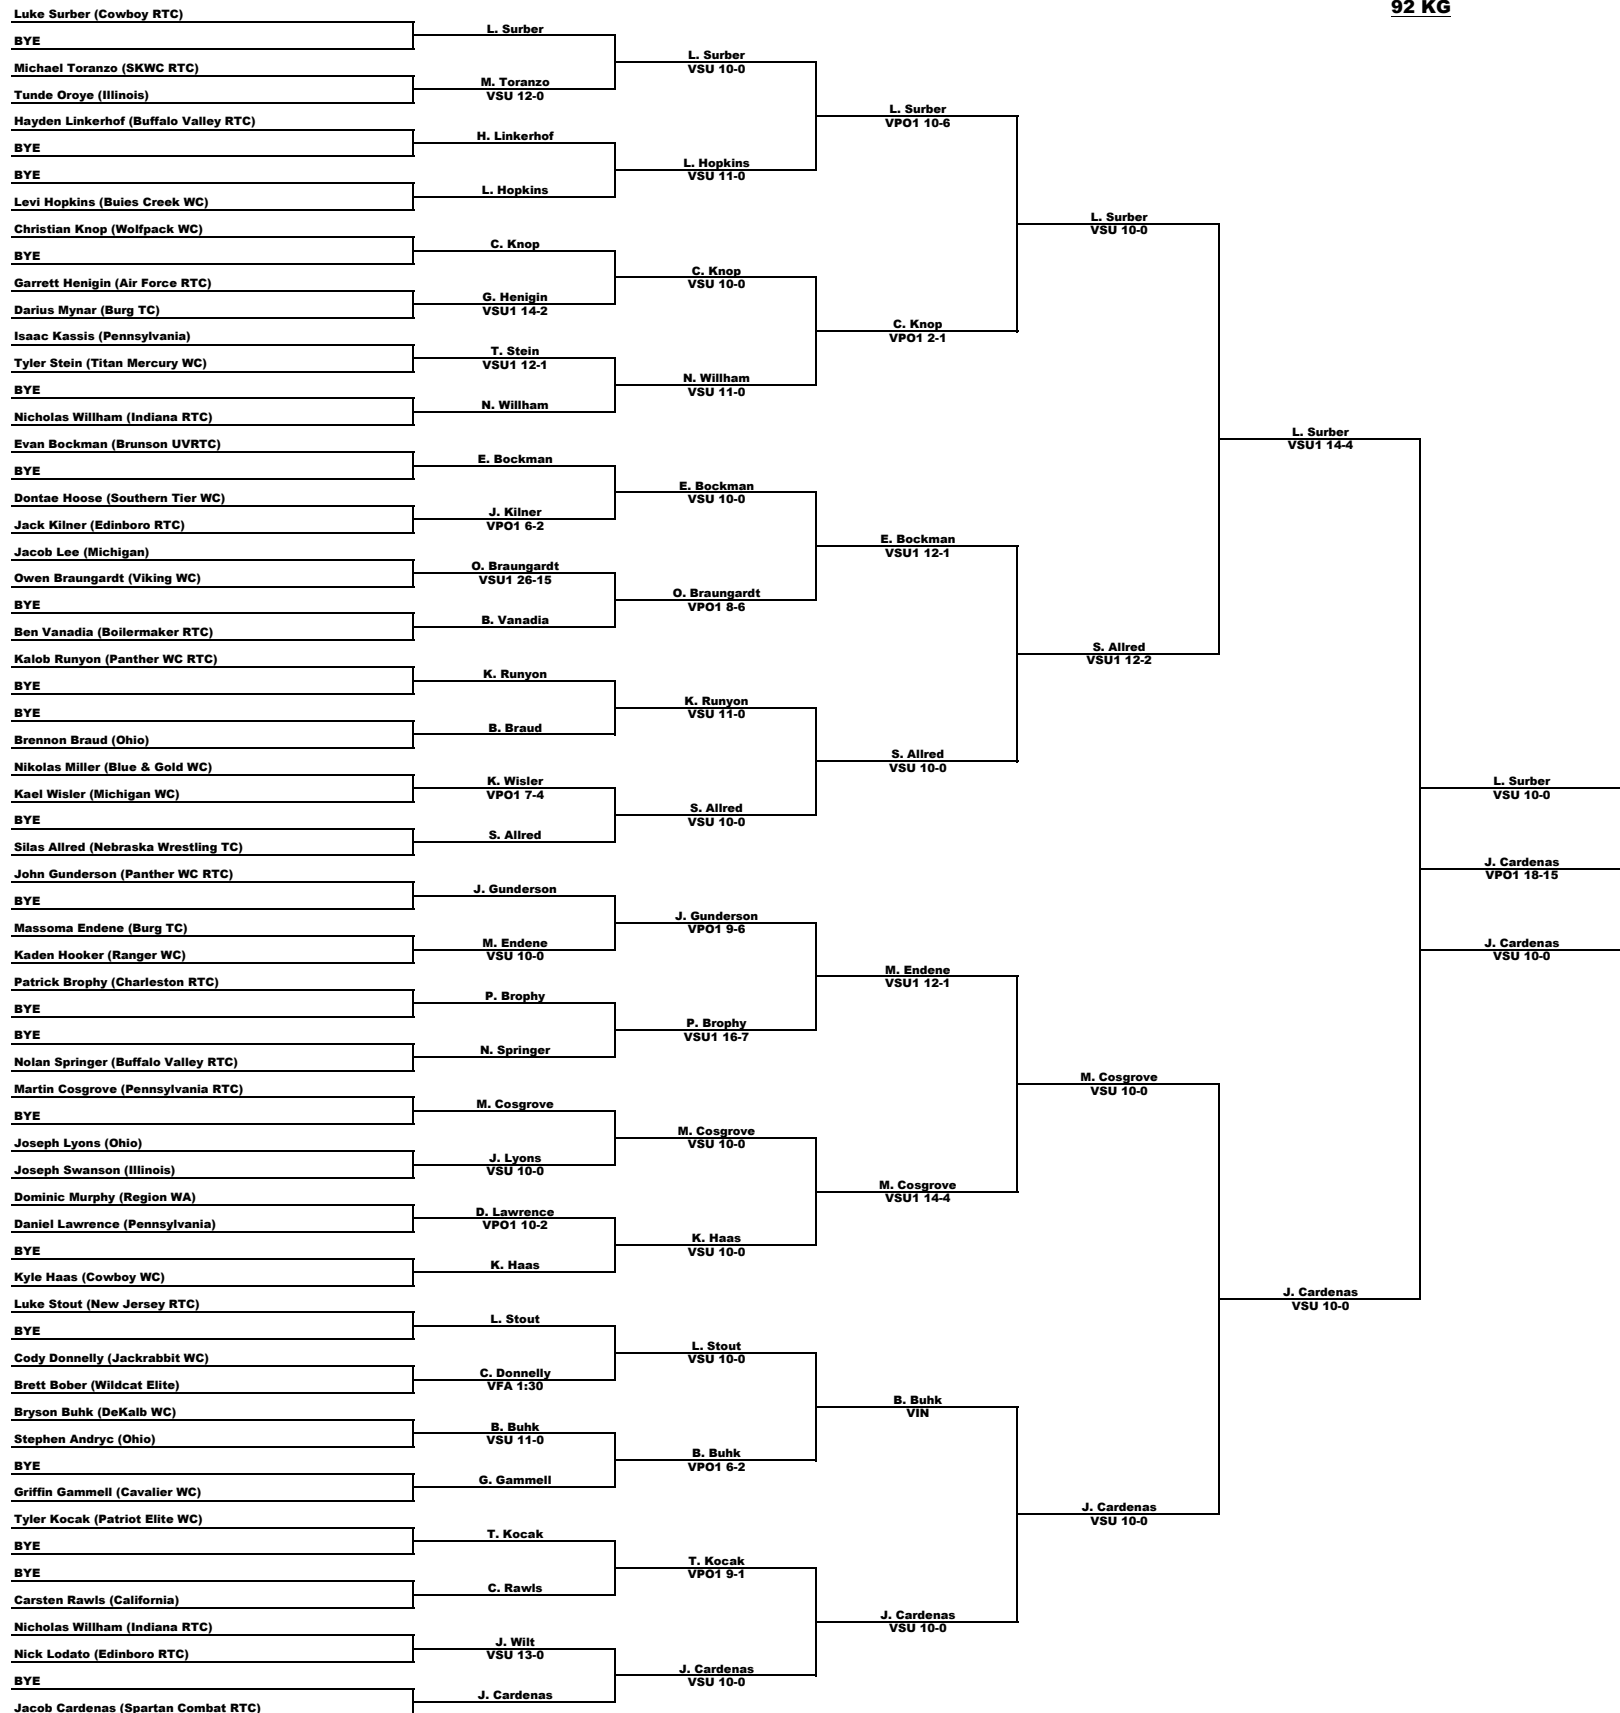

61 KG

65 KG

74 KG

79 KG

Inside Our Game - 32 Man Coverage

97 KG