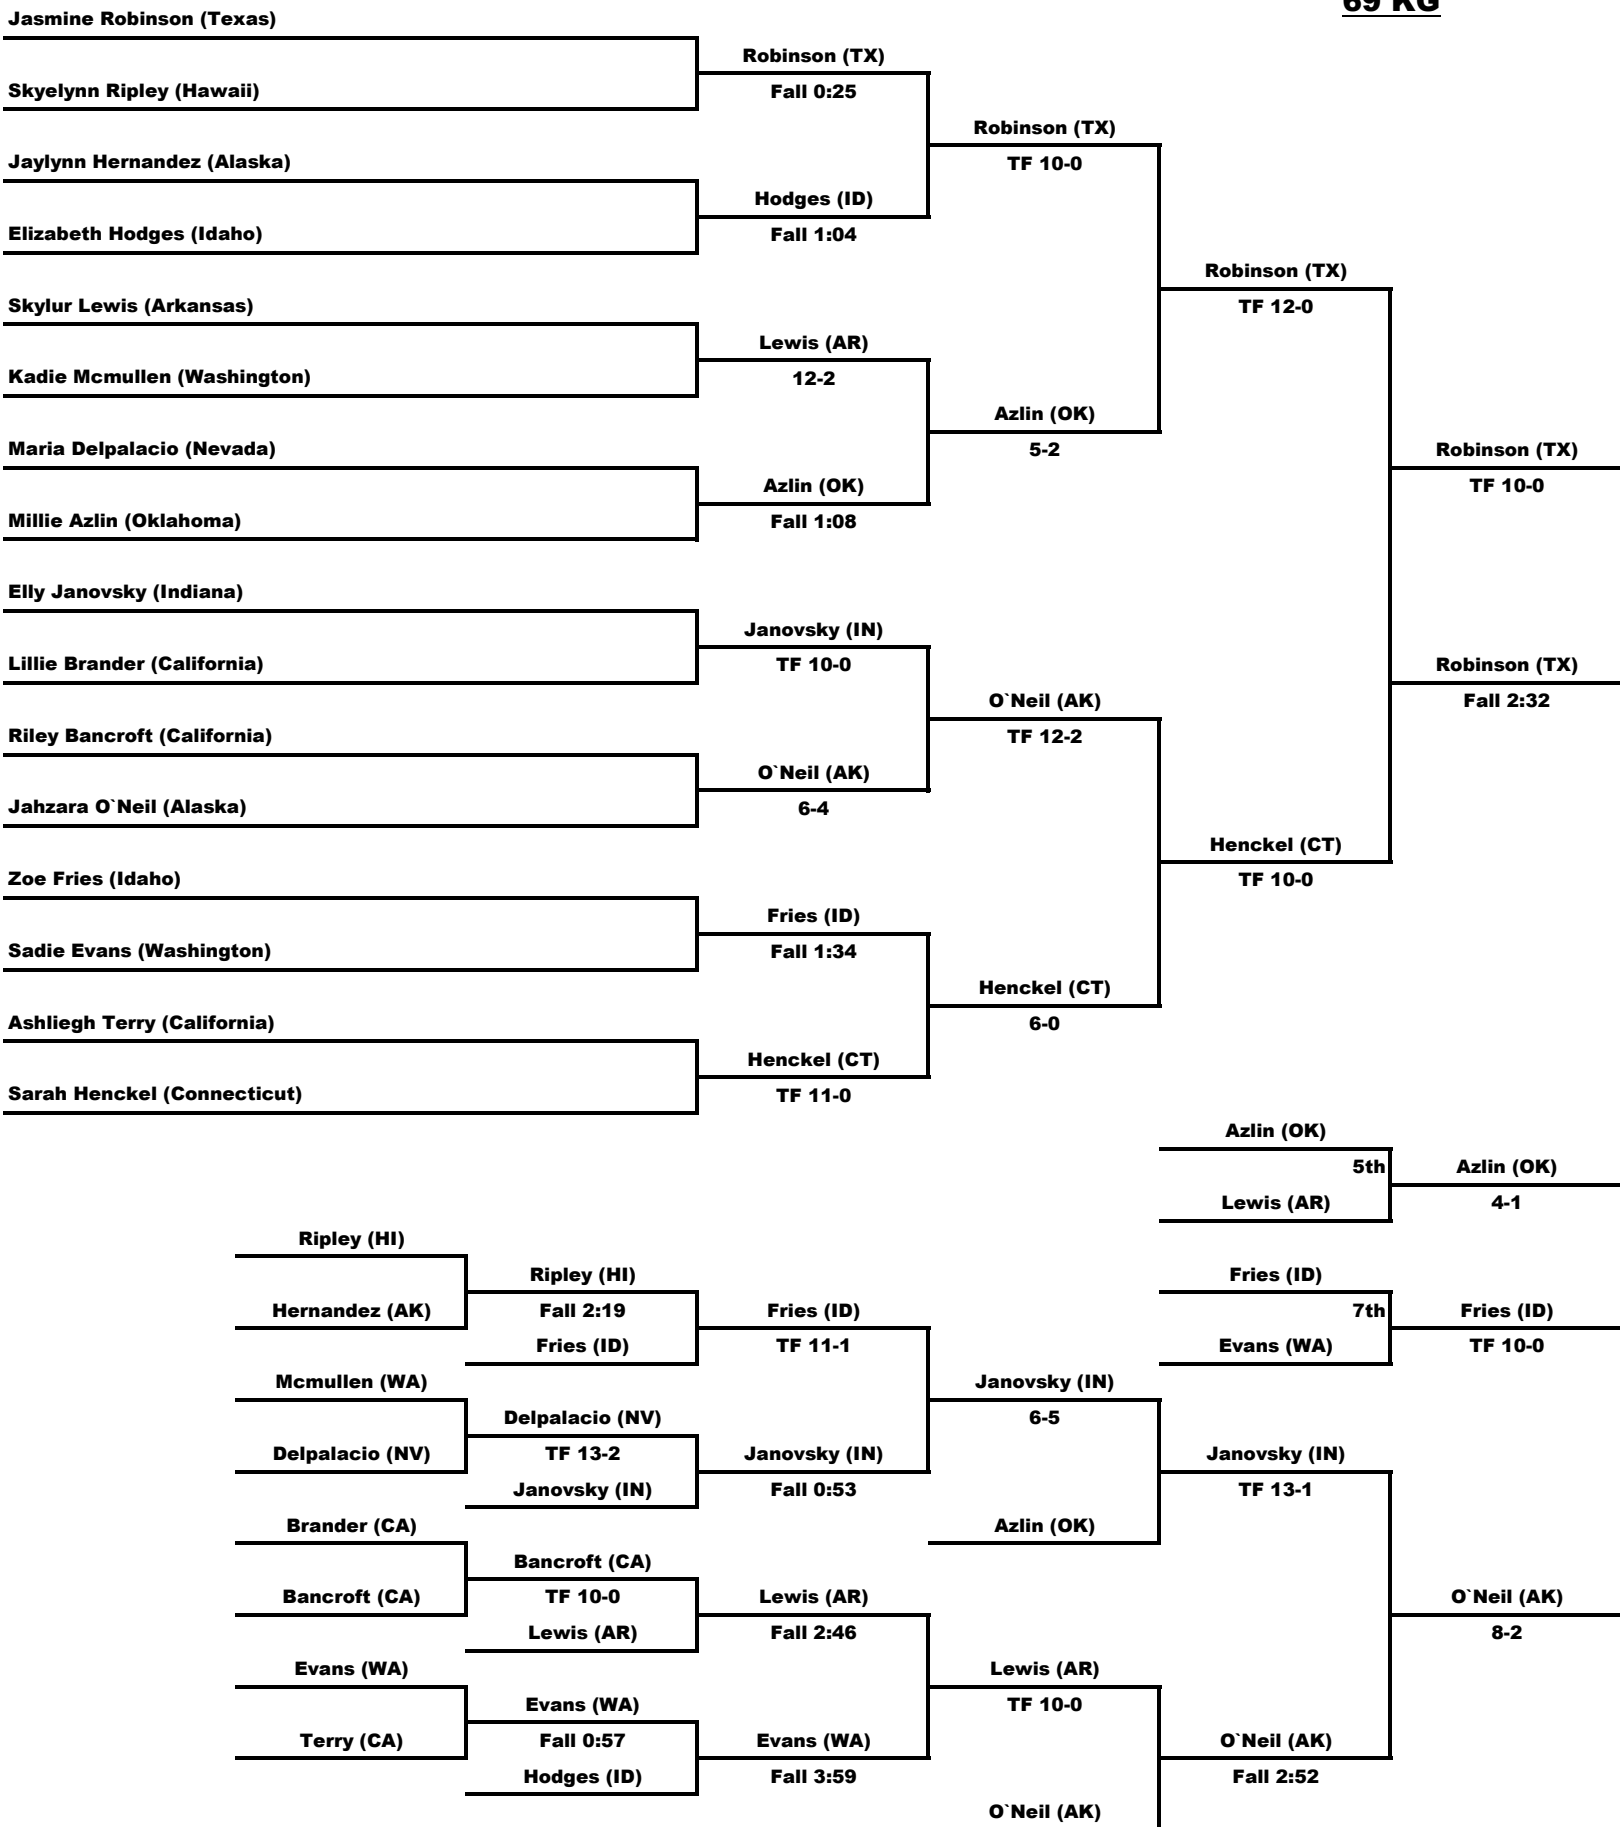

Inside Our Game - 2023 USMC U17 Women's National Championships

69 KG