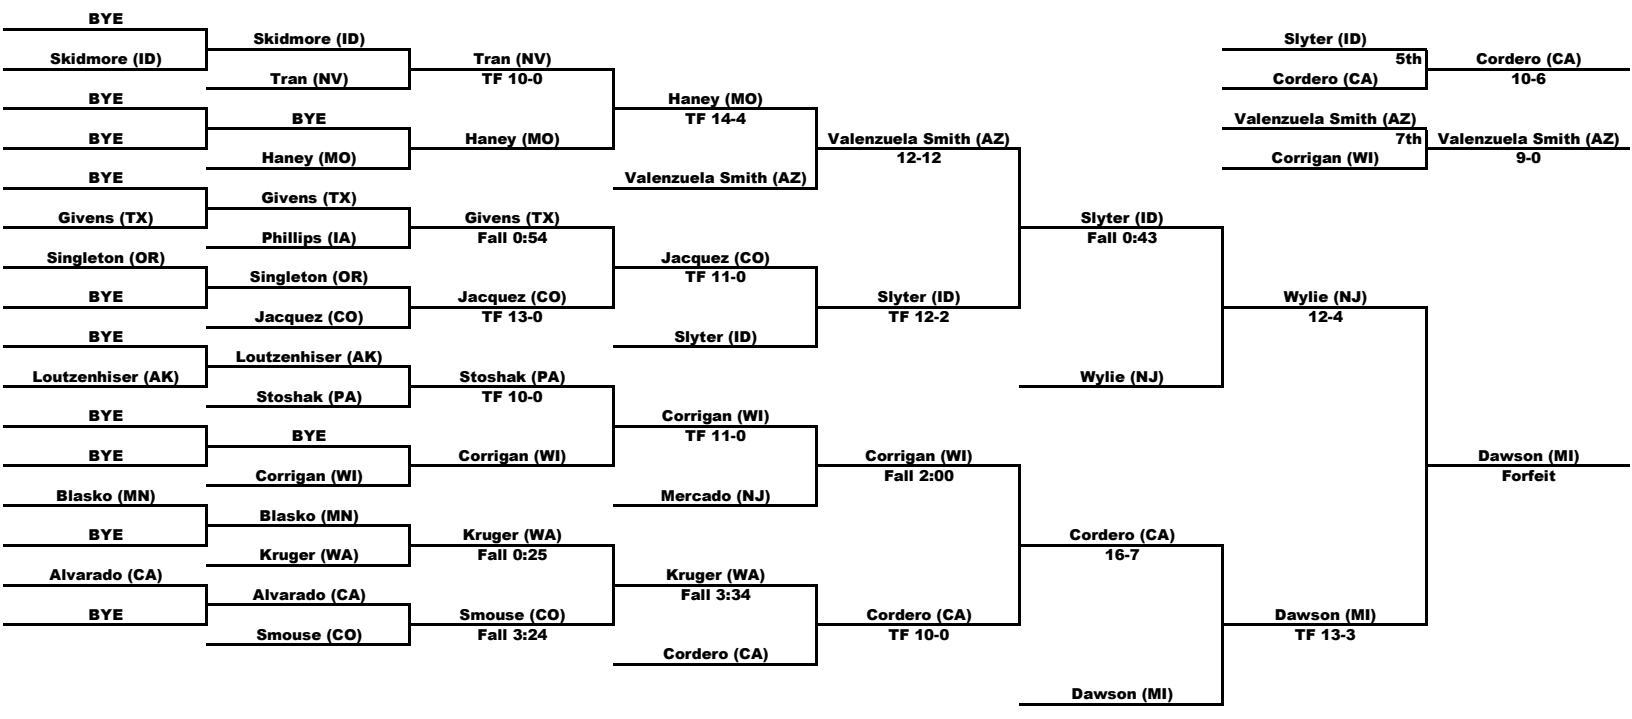

Inside Our Game - 2023 USMC U17 Women's National Championships