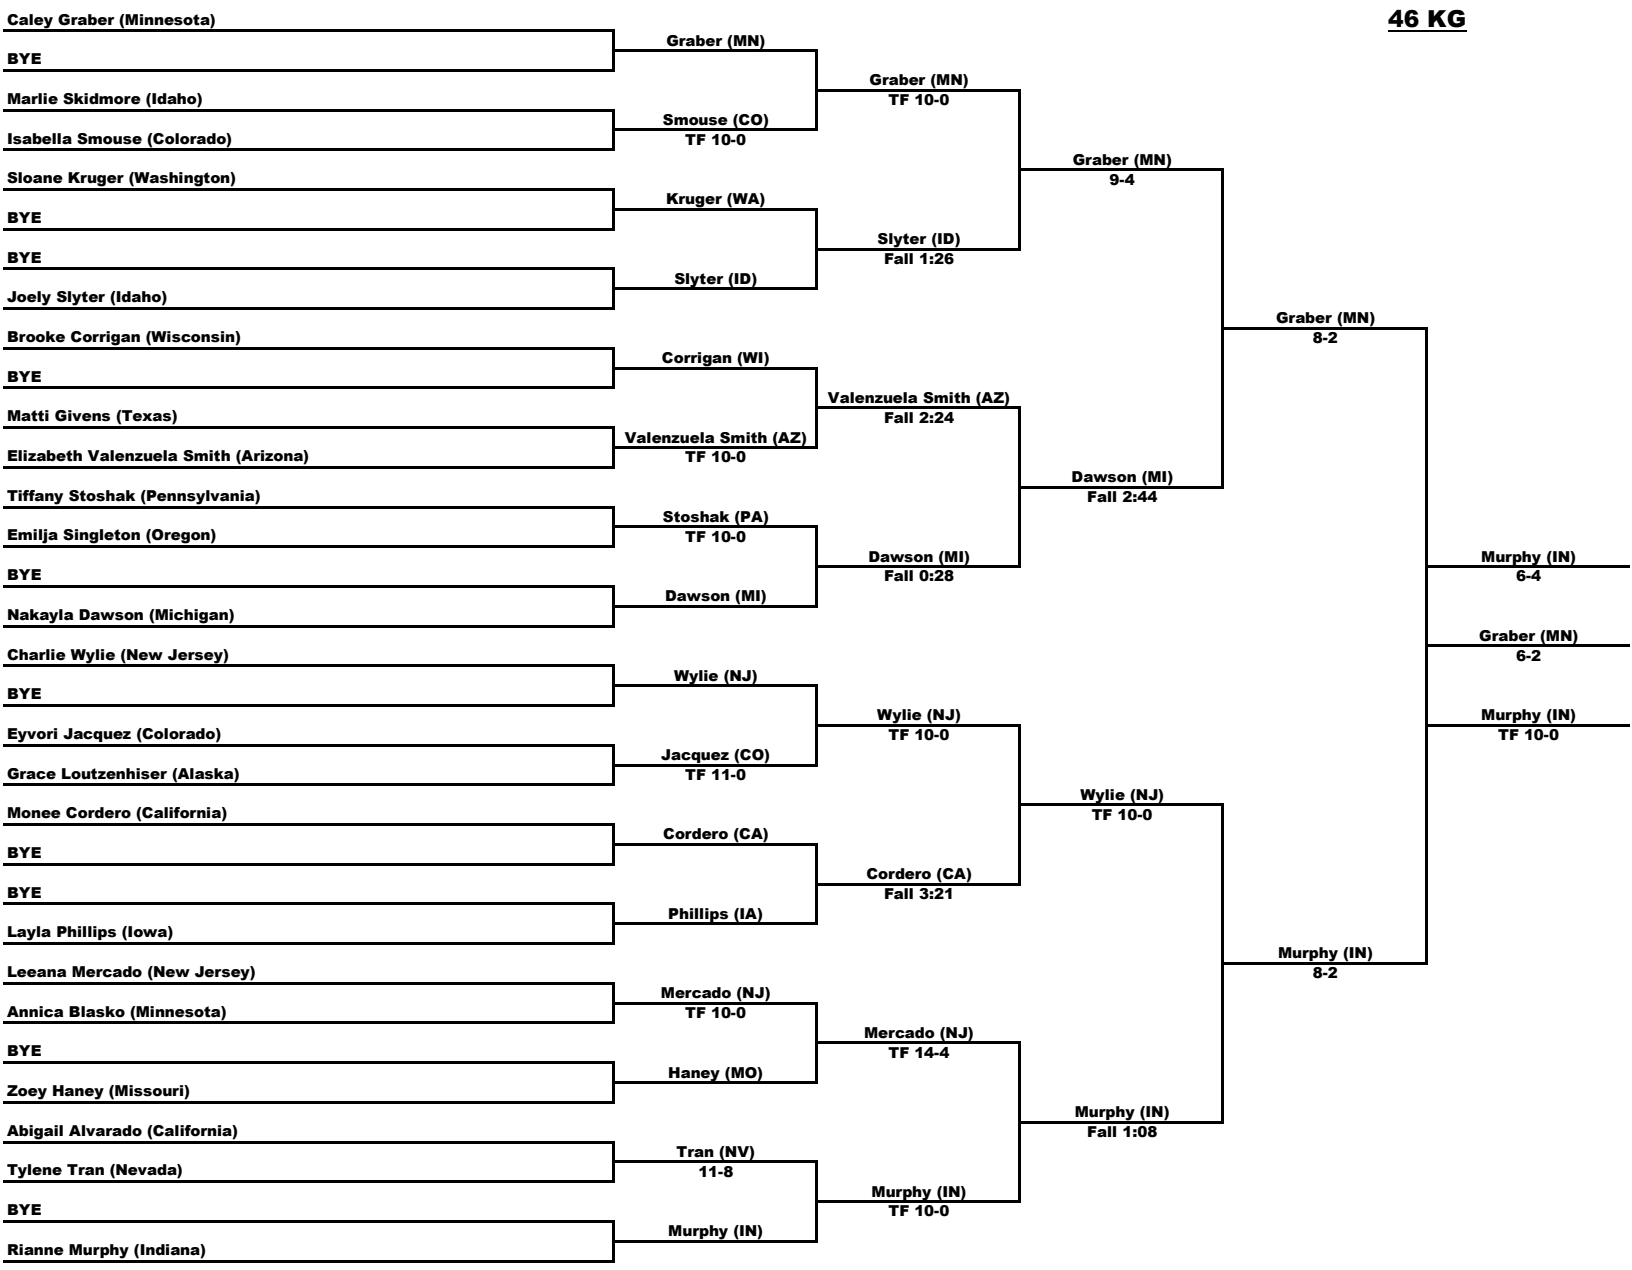

Inside Our Game - 2023 USMC U17 Women's National Championships