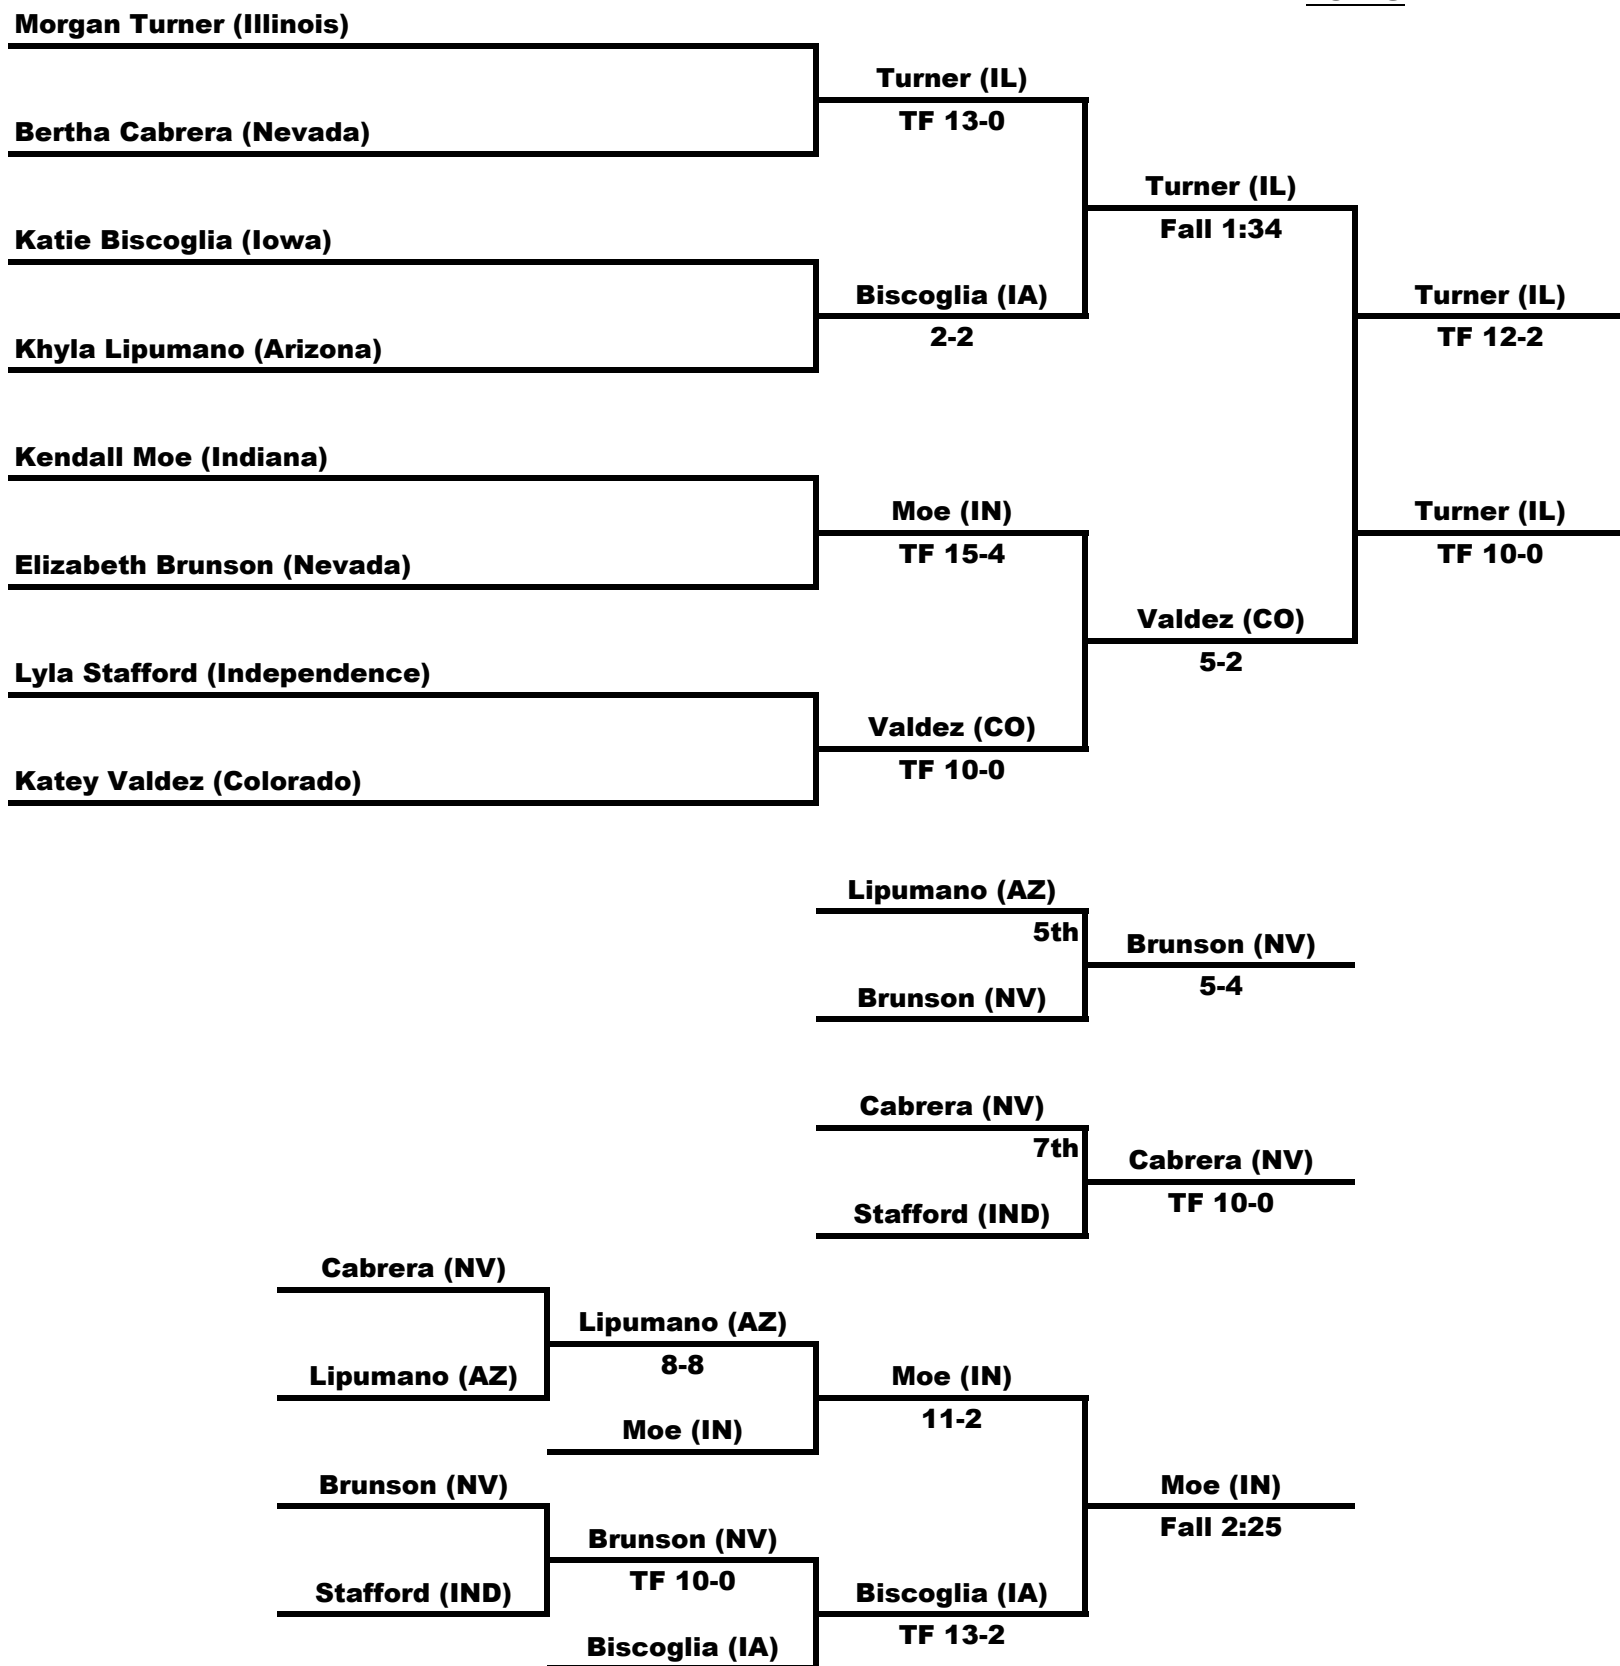

Inside Our Game - 2023 USMC U17 Women's National Championships

43 KG