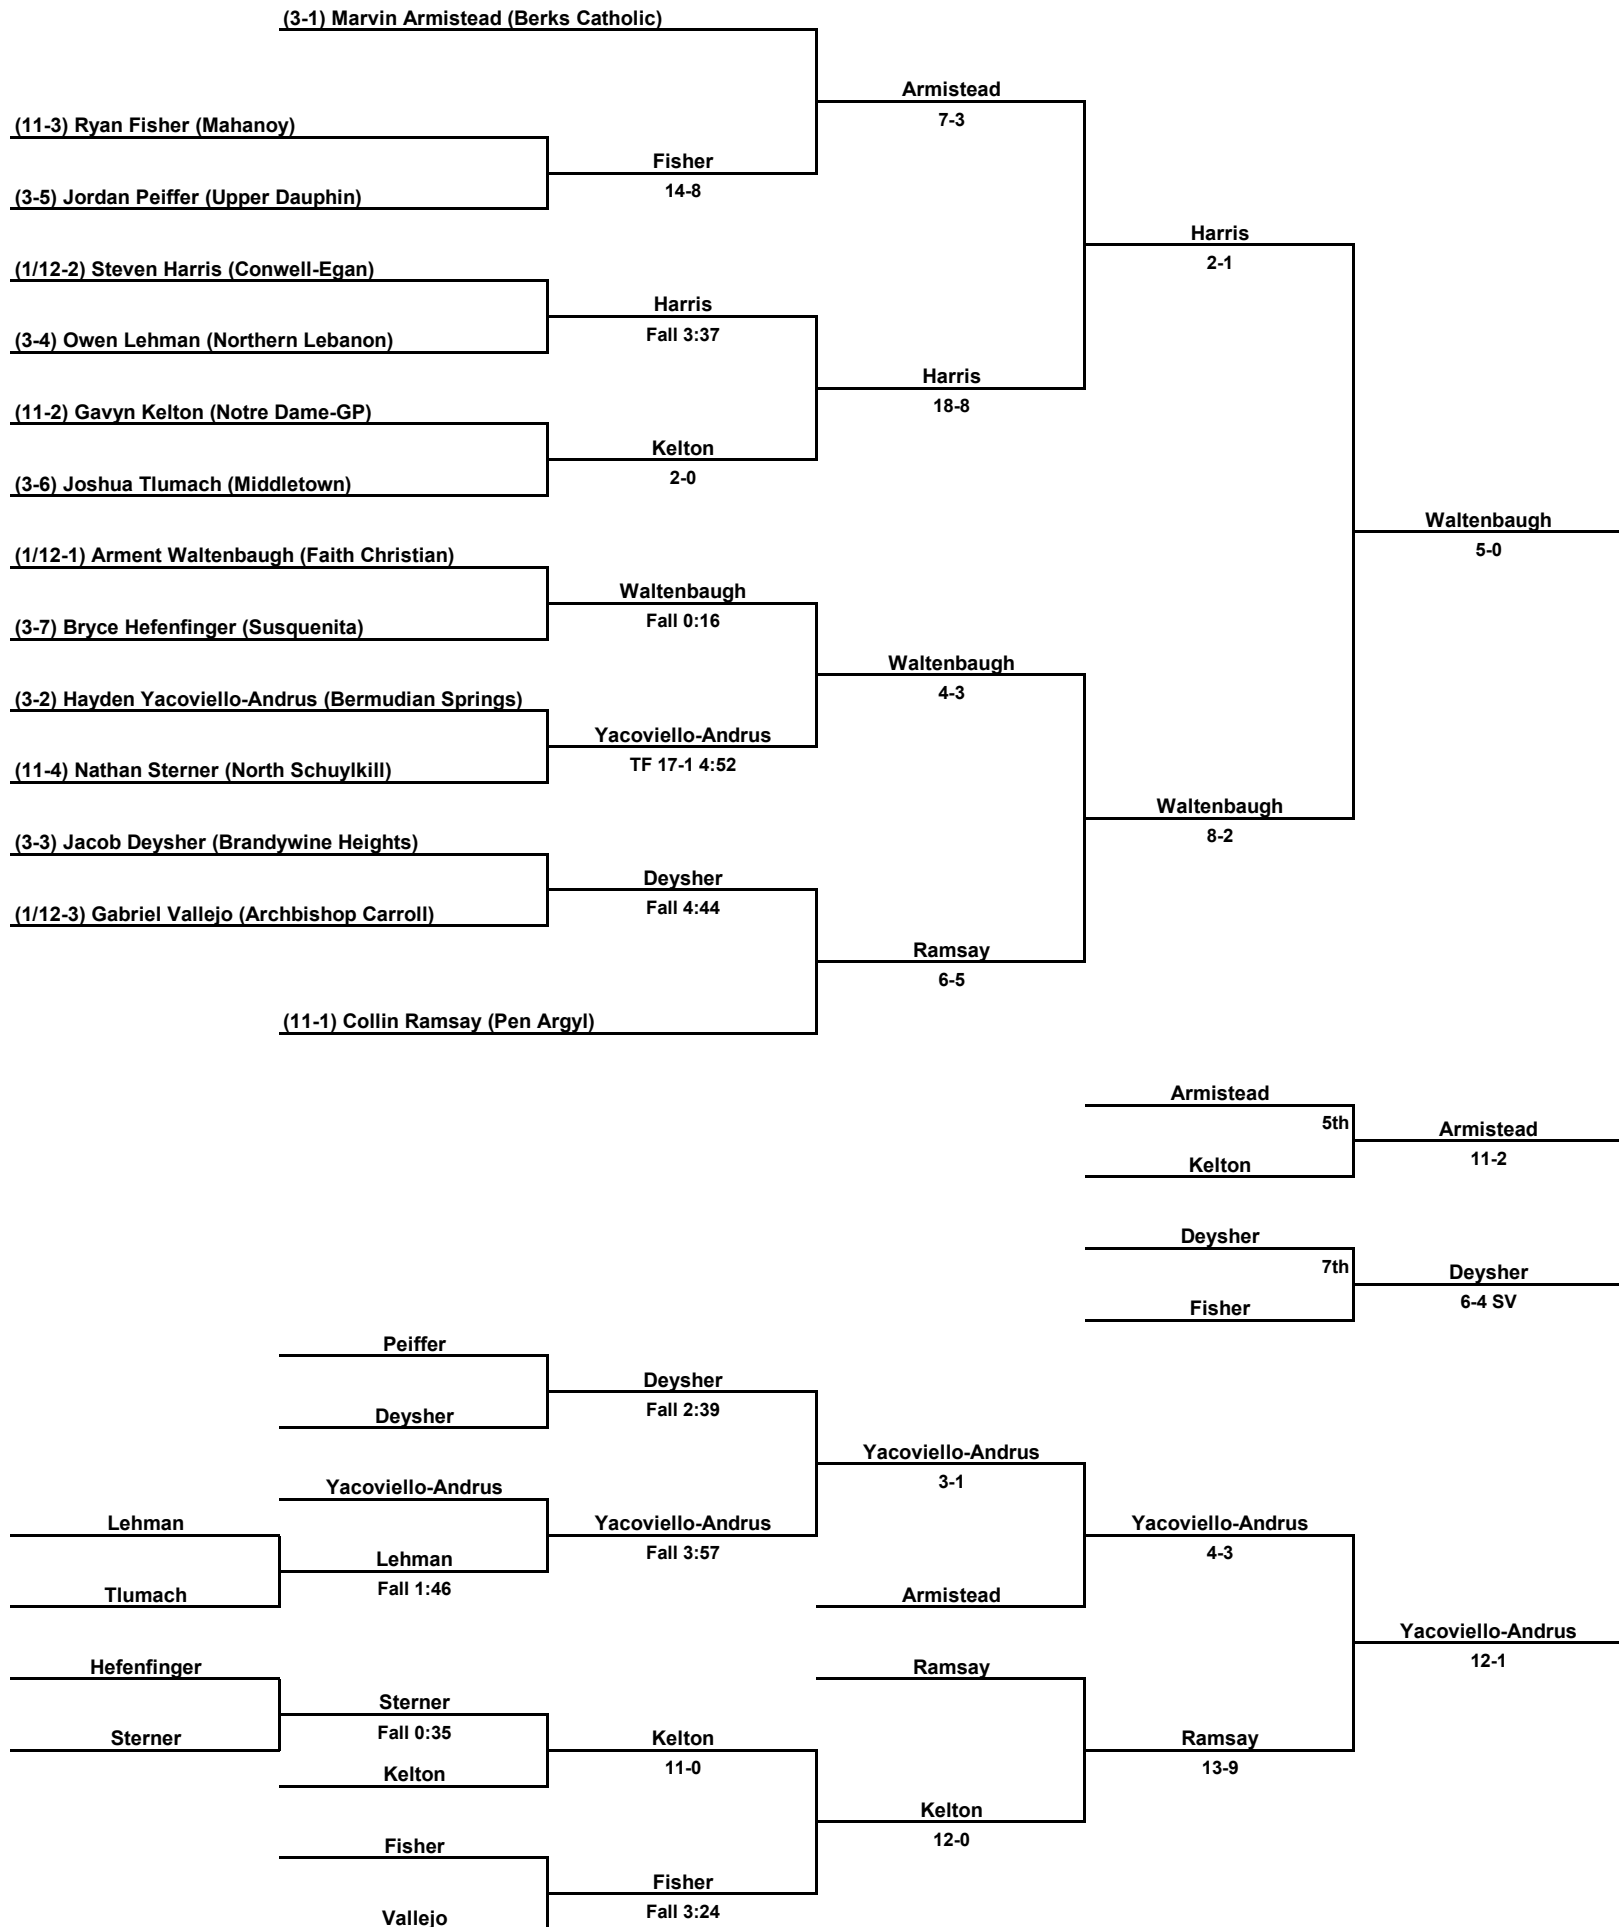

Inside Our Game - 2023 Southeast AA Regional Coverage

127 LBS