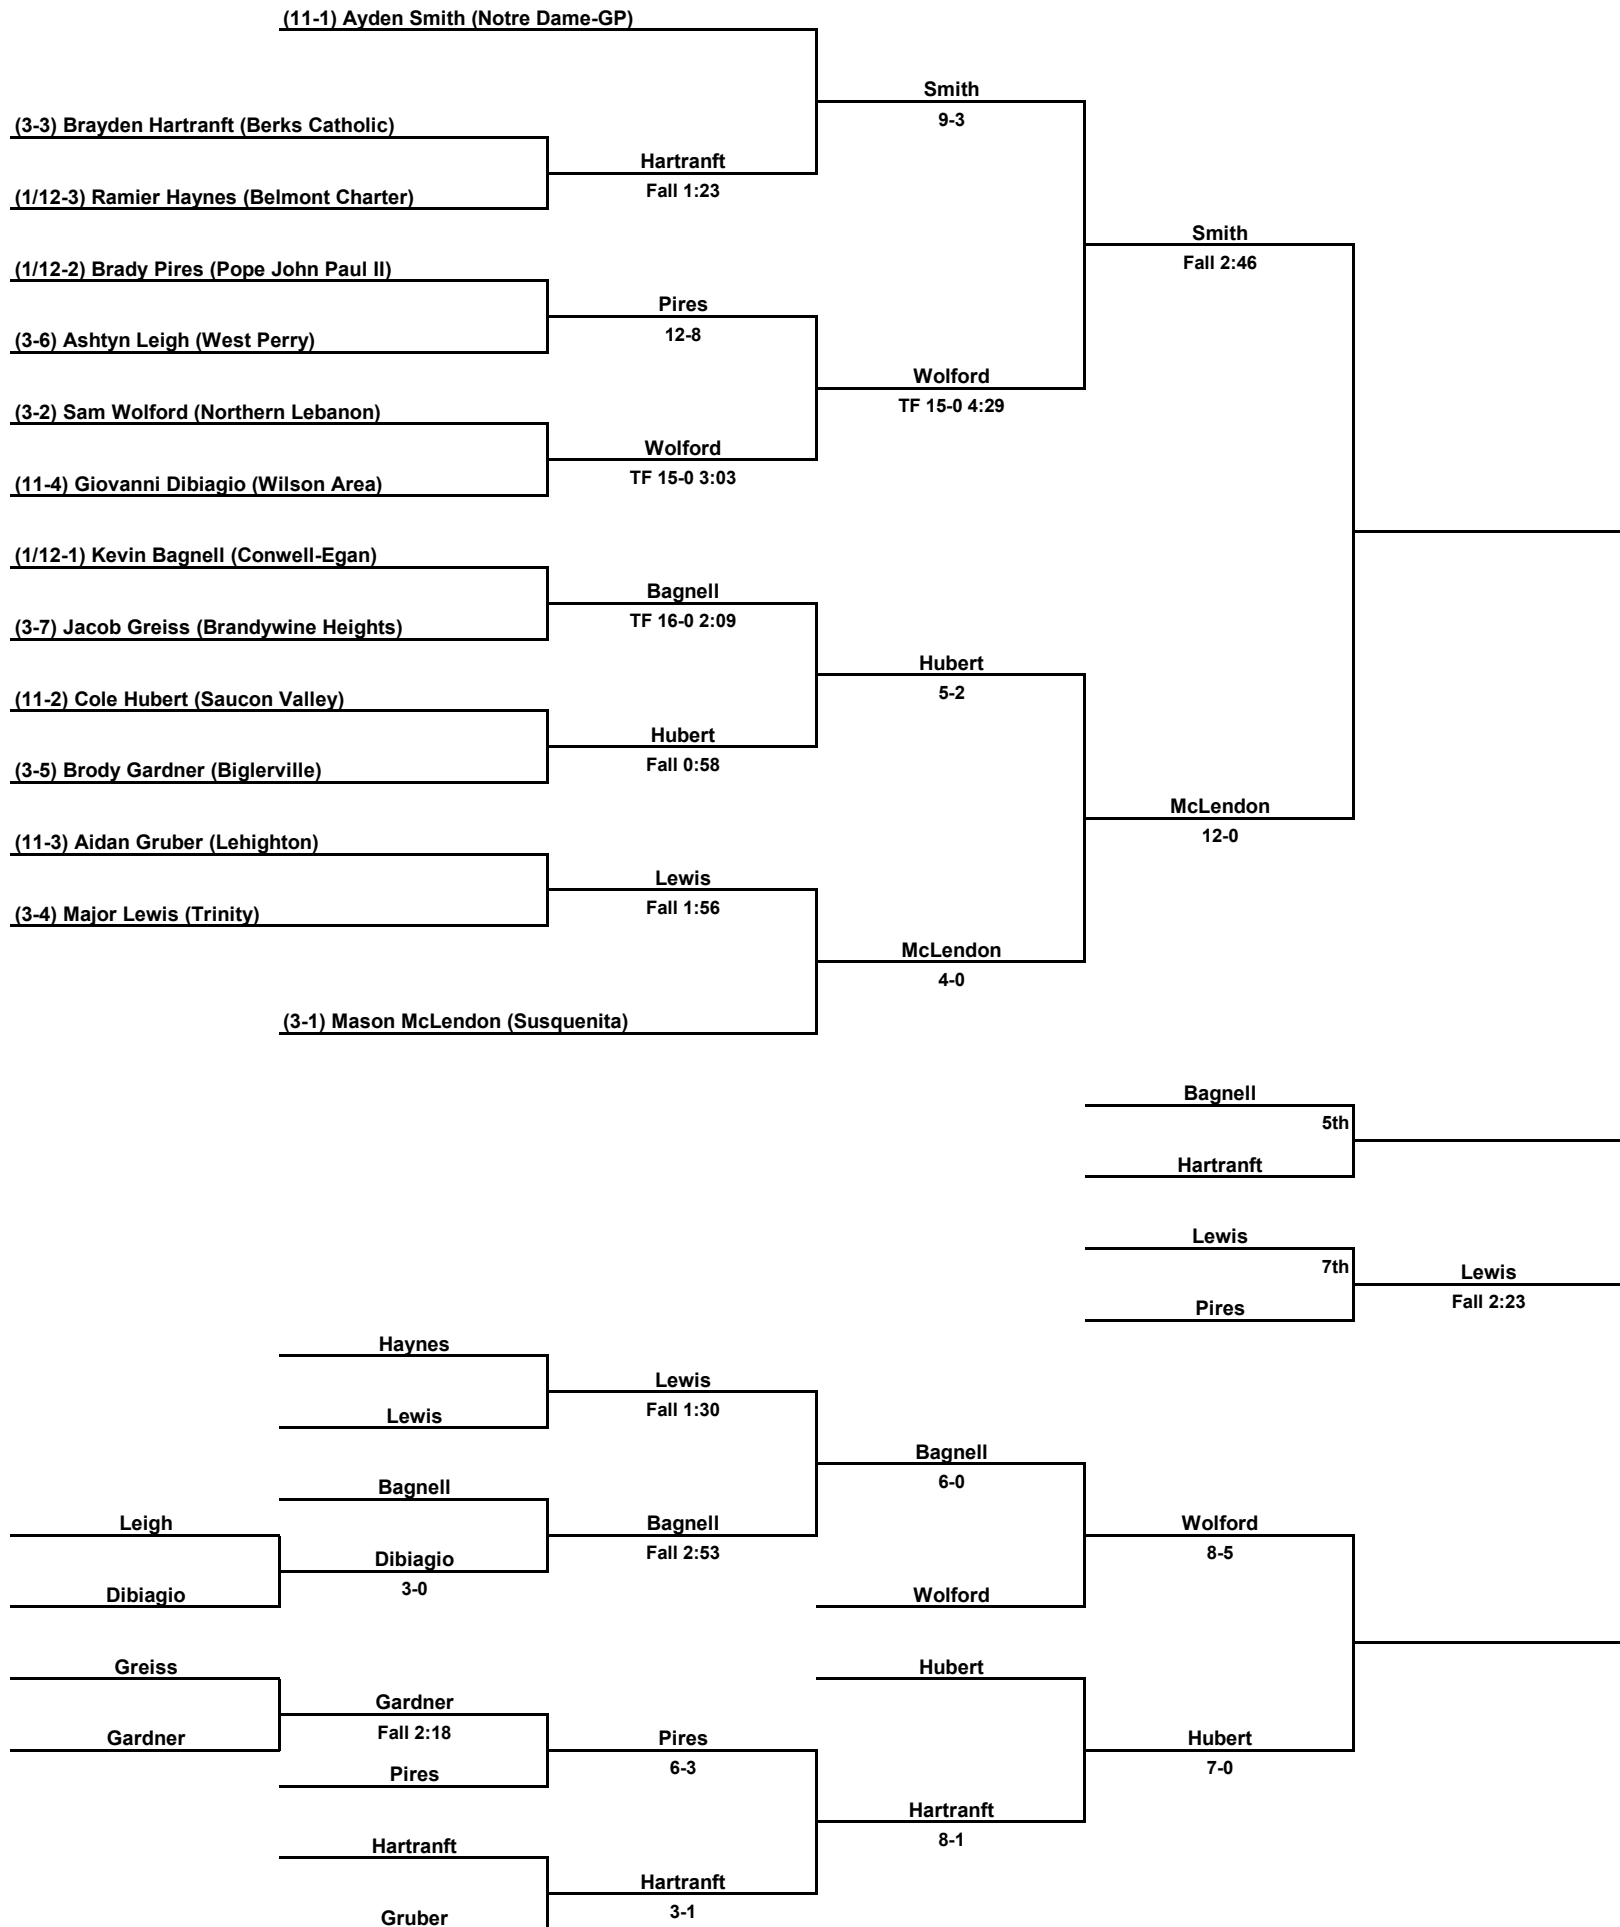

Inside Our Game - 2023 Southeast AA Regional Coverage

114 LBS