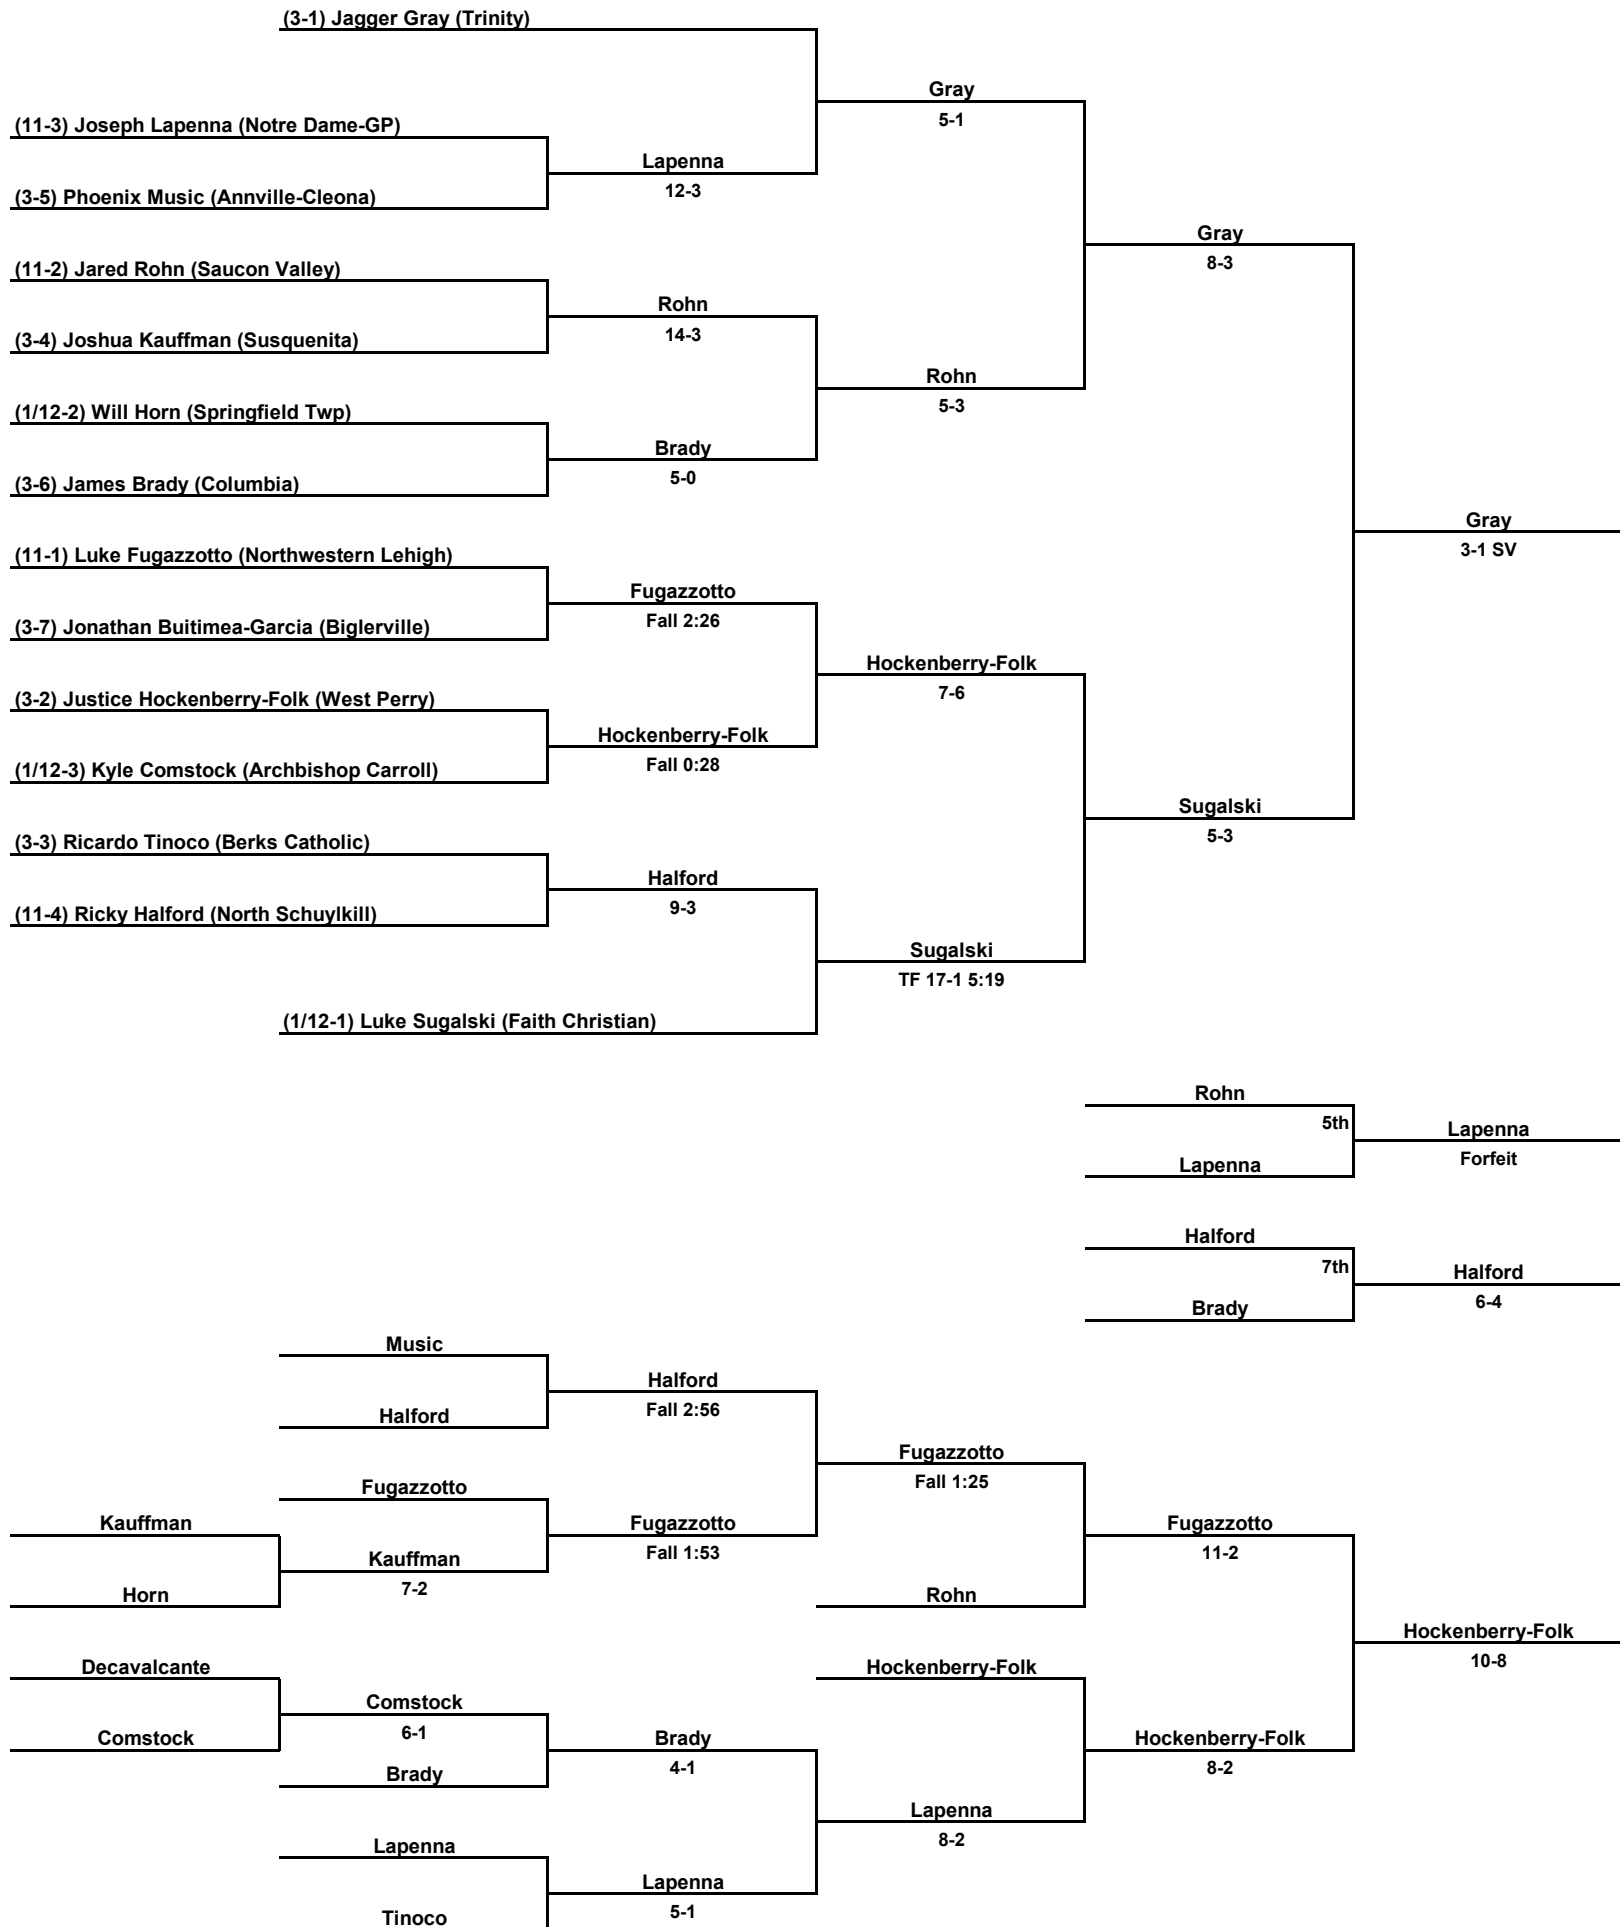

Johnson

Inside Our Game - 2023 Southeast AA Regional Coverage

152 LBS

Inside Our Game - 2023 Southeast AA Regional Coverage

160 LBS

Inside Our Game - 2023 Southeast AA Regional Coverage

172 LBS

Inside Our Game - 2023 Southeast AA Regional Coverage