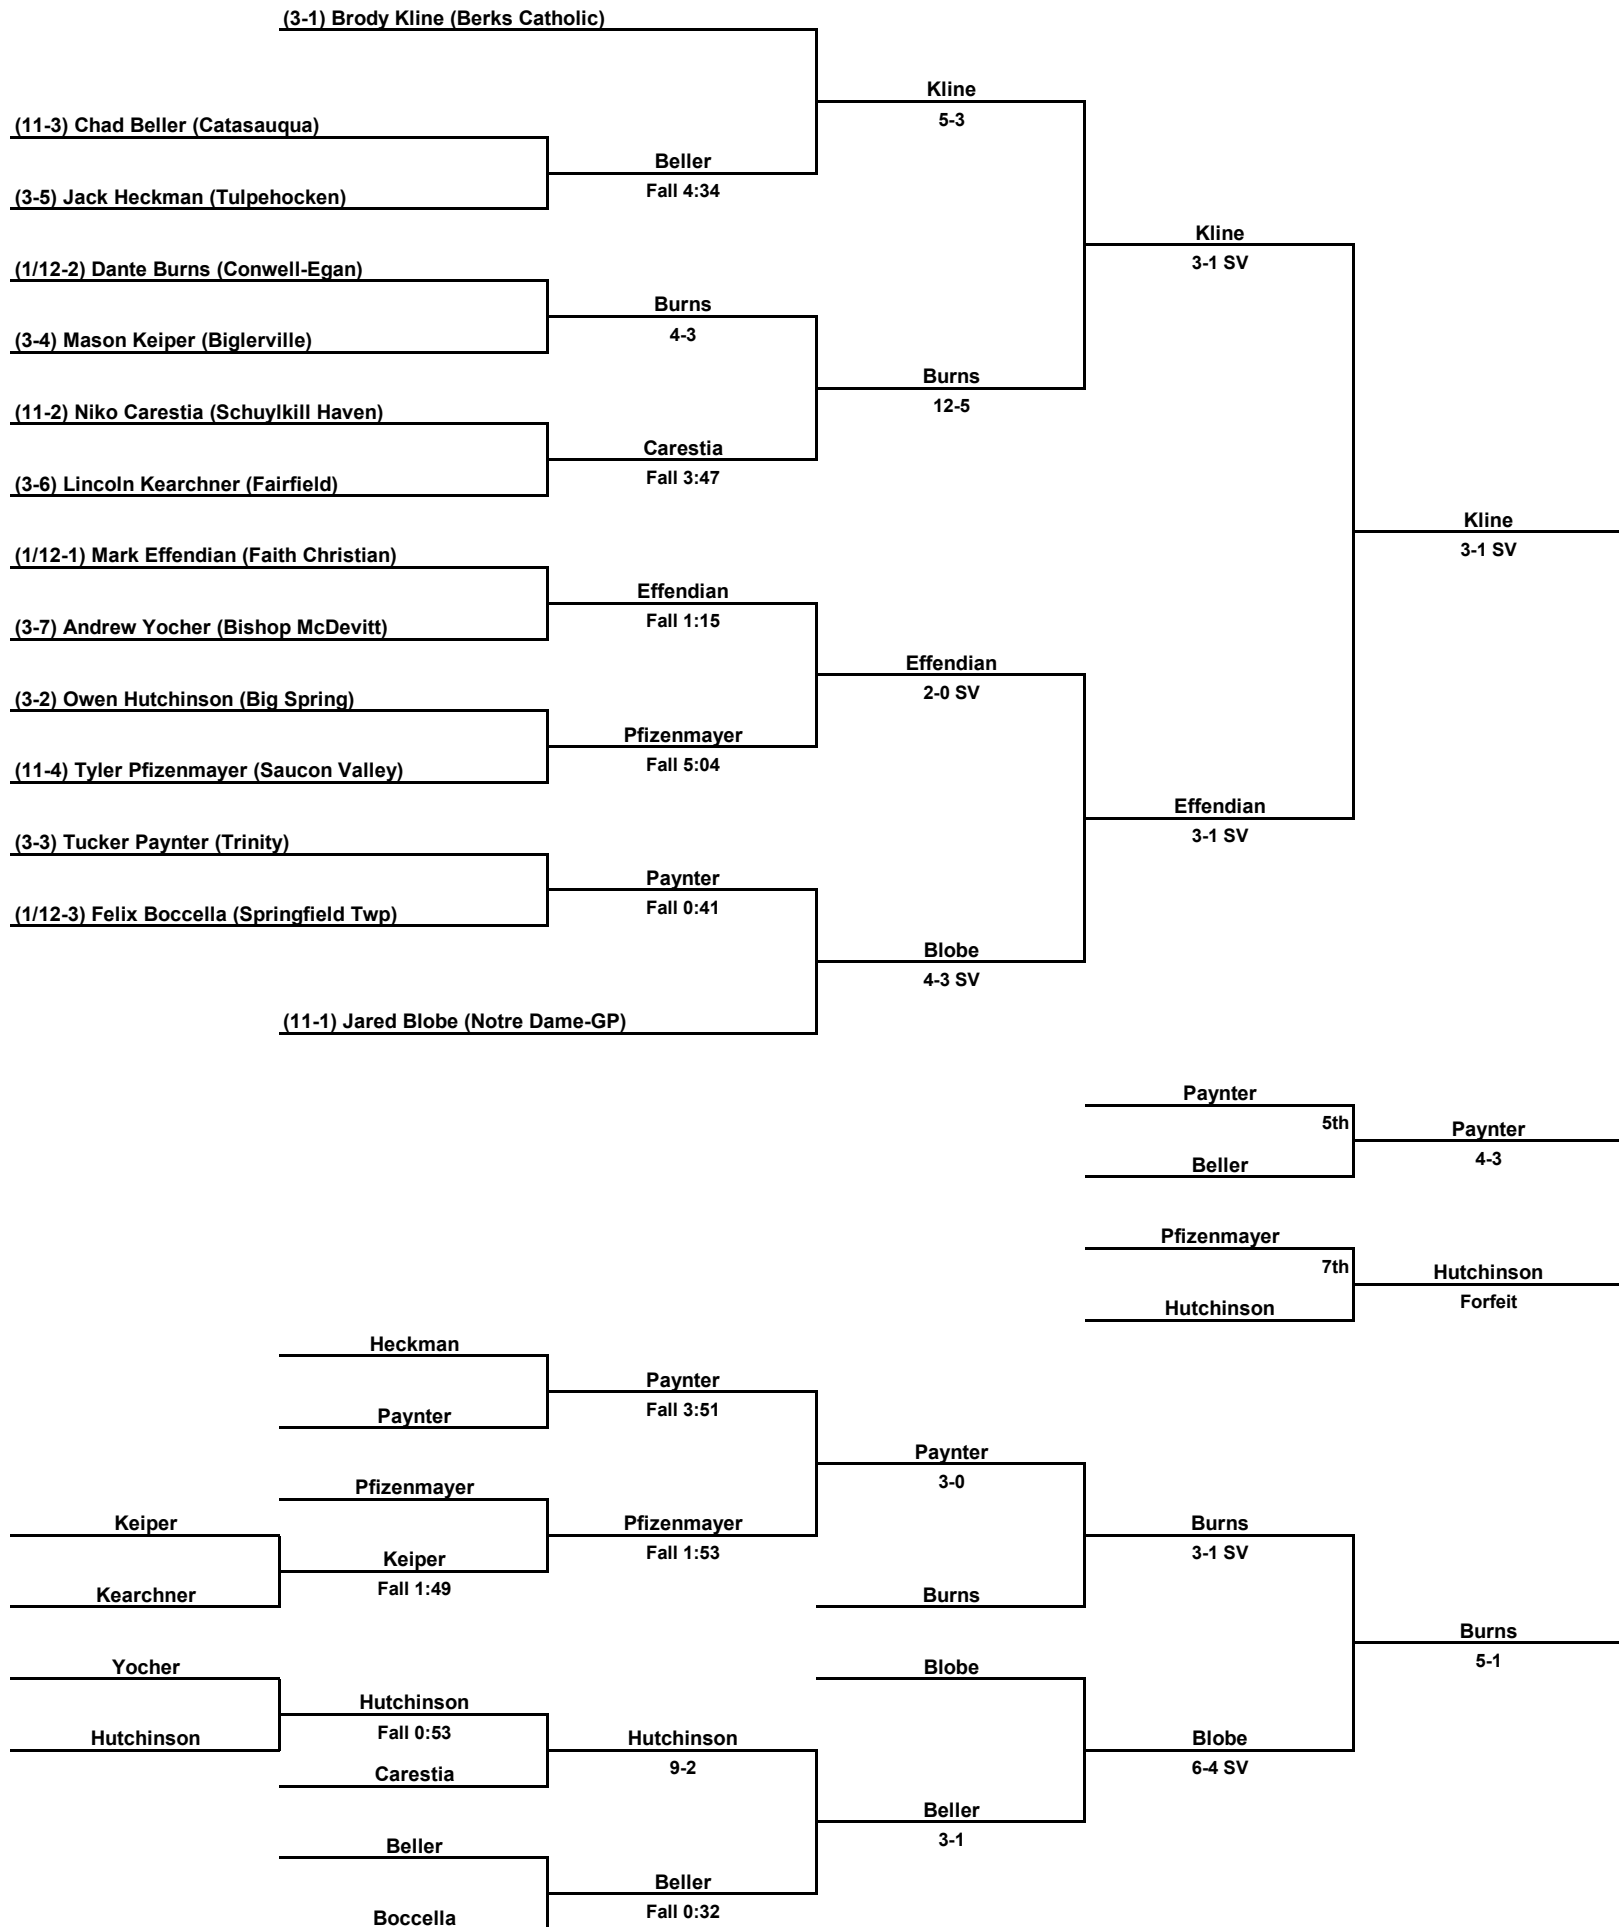

Inside Our Game - 2023 Southeast AA Regional Coverage

215 LBS