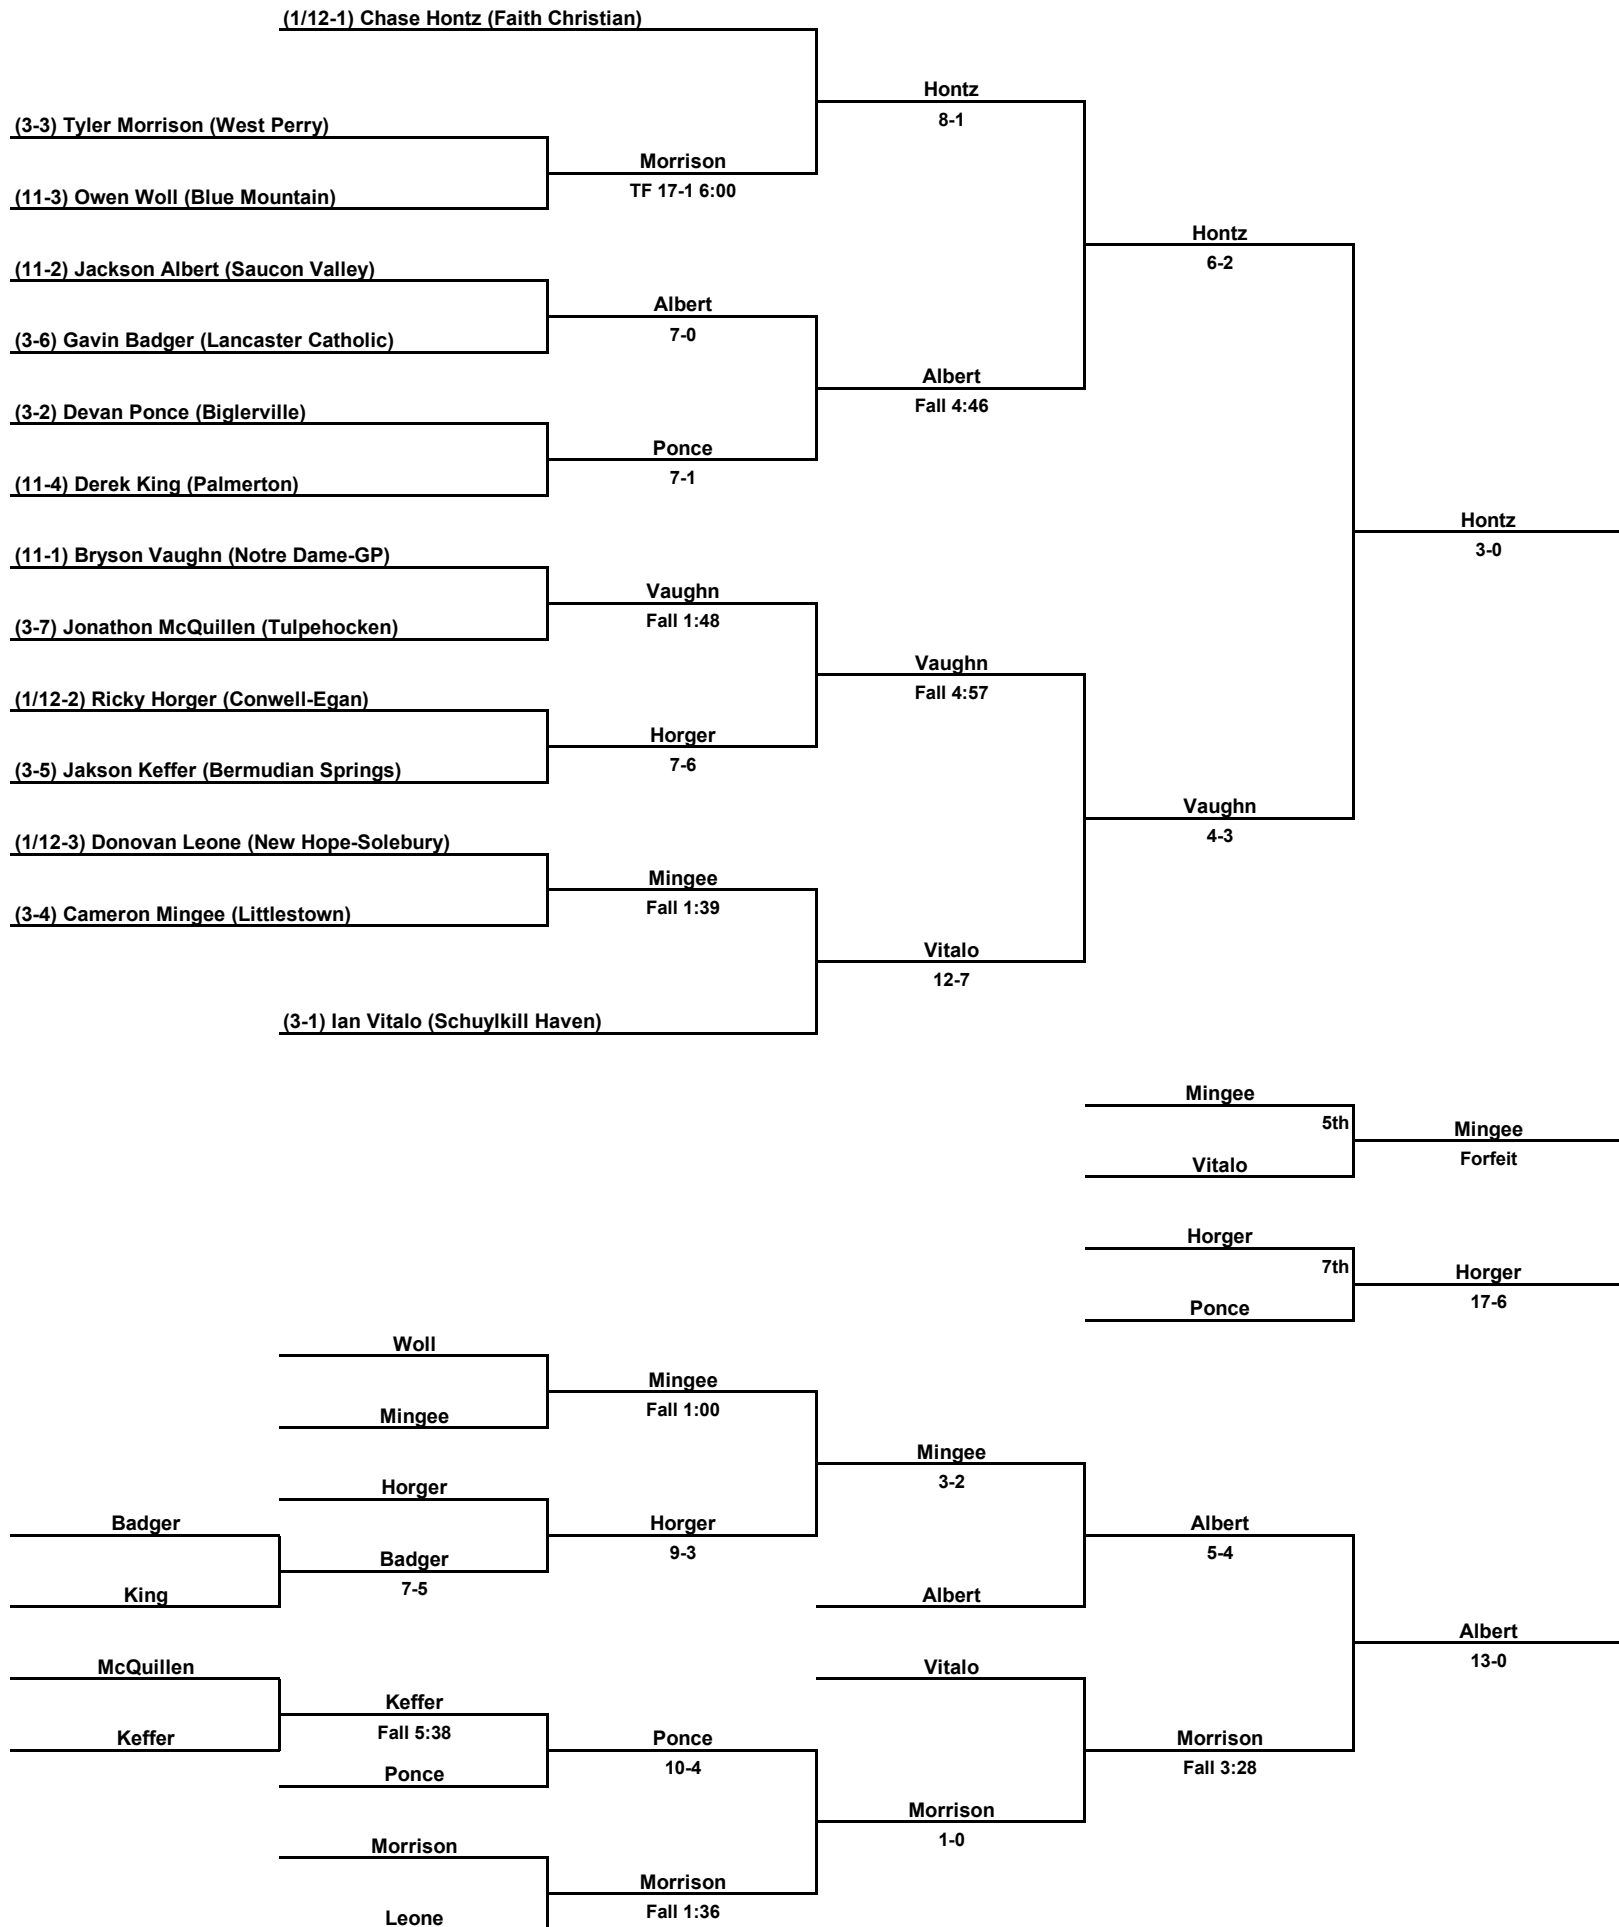

127 LBS

Inside Our Game - 2023 Southeast AA Regional Coverage

133 LBS

Inside Our Game - 2023 Southeast AA Regional Coverage

139 LBS

Inside Our Game - 2023 Southeast AA Regional Coverage

145 LBS

(1/12-1) Max Stein (Faith Christian)