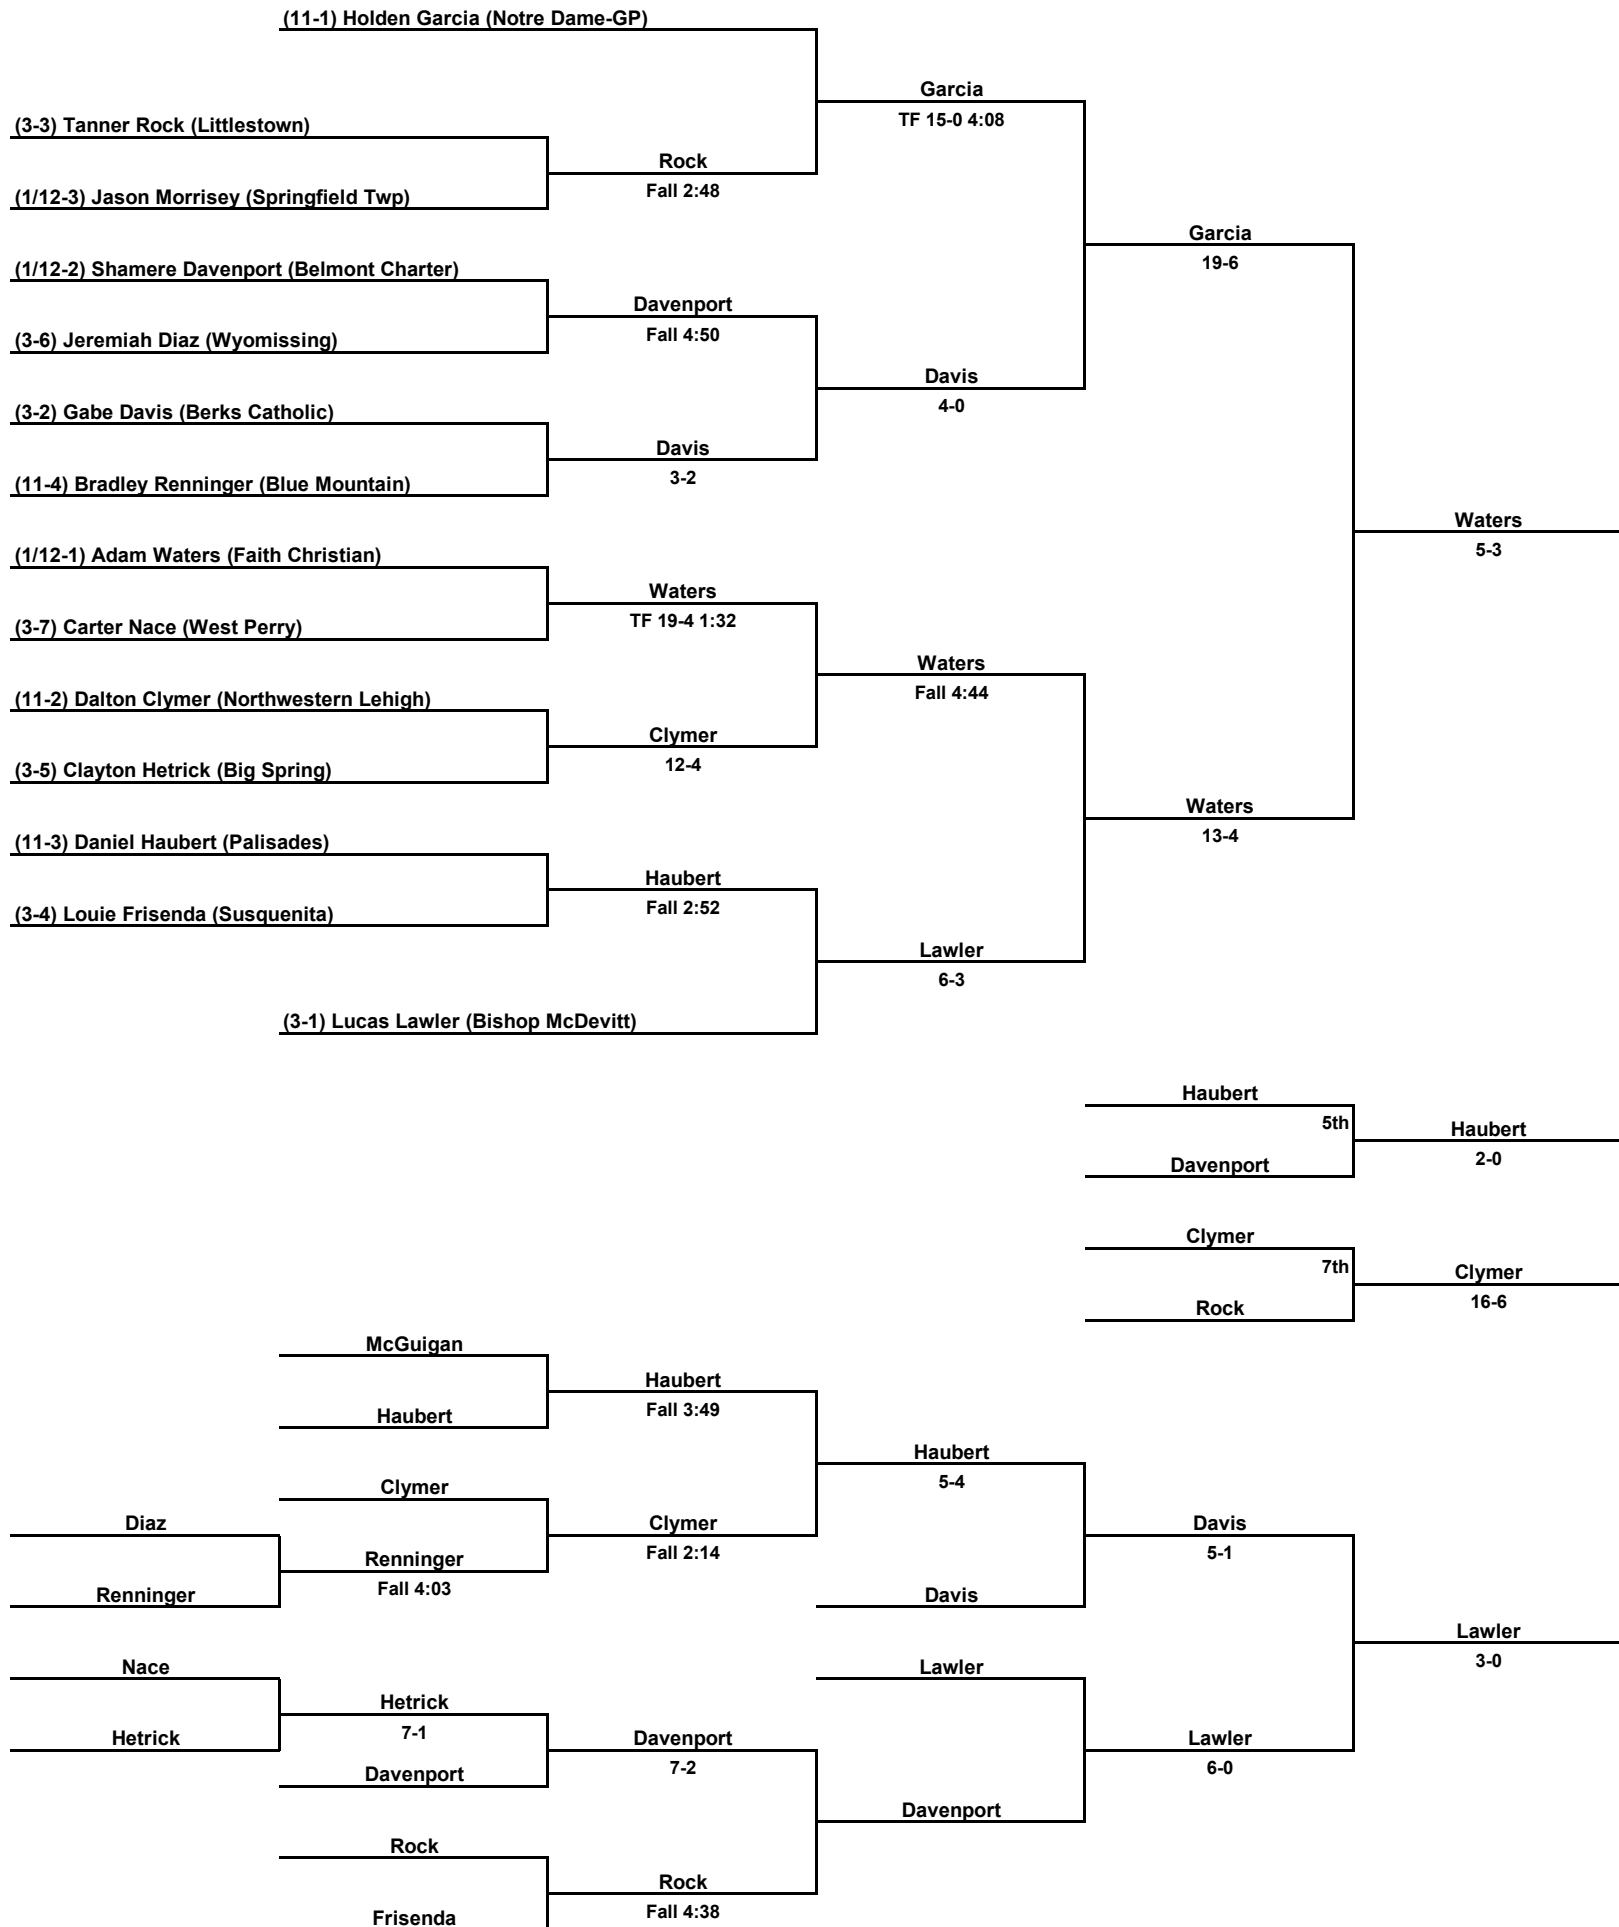

Johnson

Inside Our Game - 2023 Southeast AA Regional Coverage

152 LBS

Inside Our Game - 2023 Southeast AA Regional Coverage

160 LBS

Inside Our Game - 2023 Southeast AA Regional Coverage

172 LBS

Inside Our Game - 2023 Southeast AA Regional Coverage