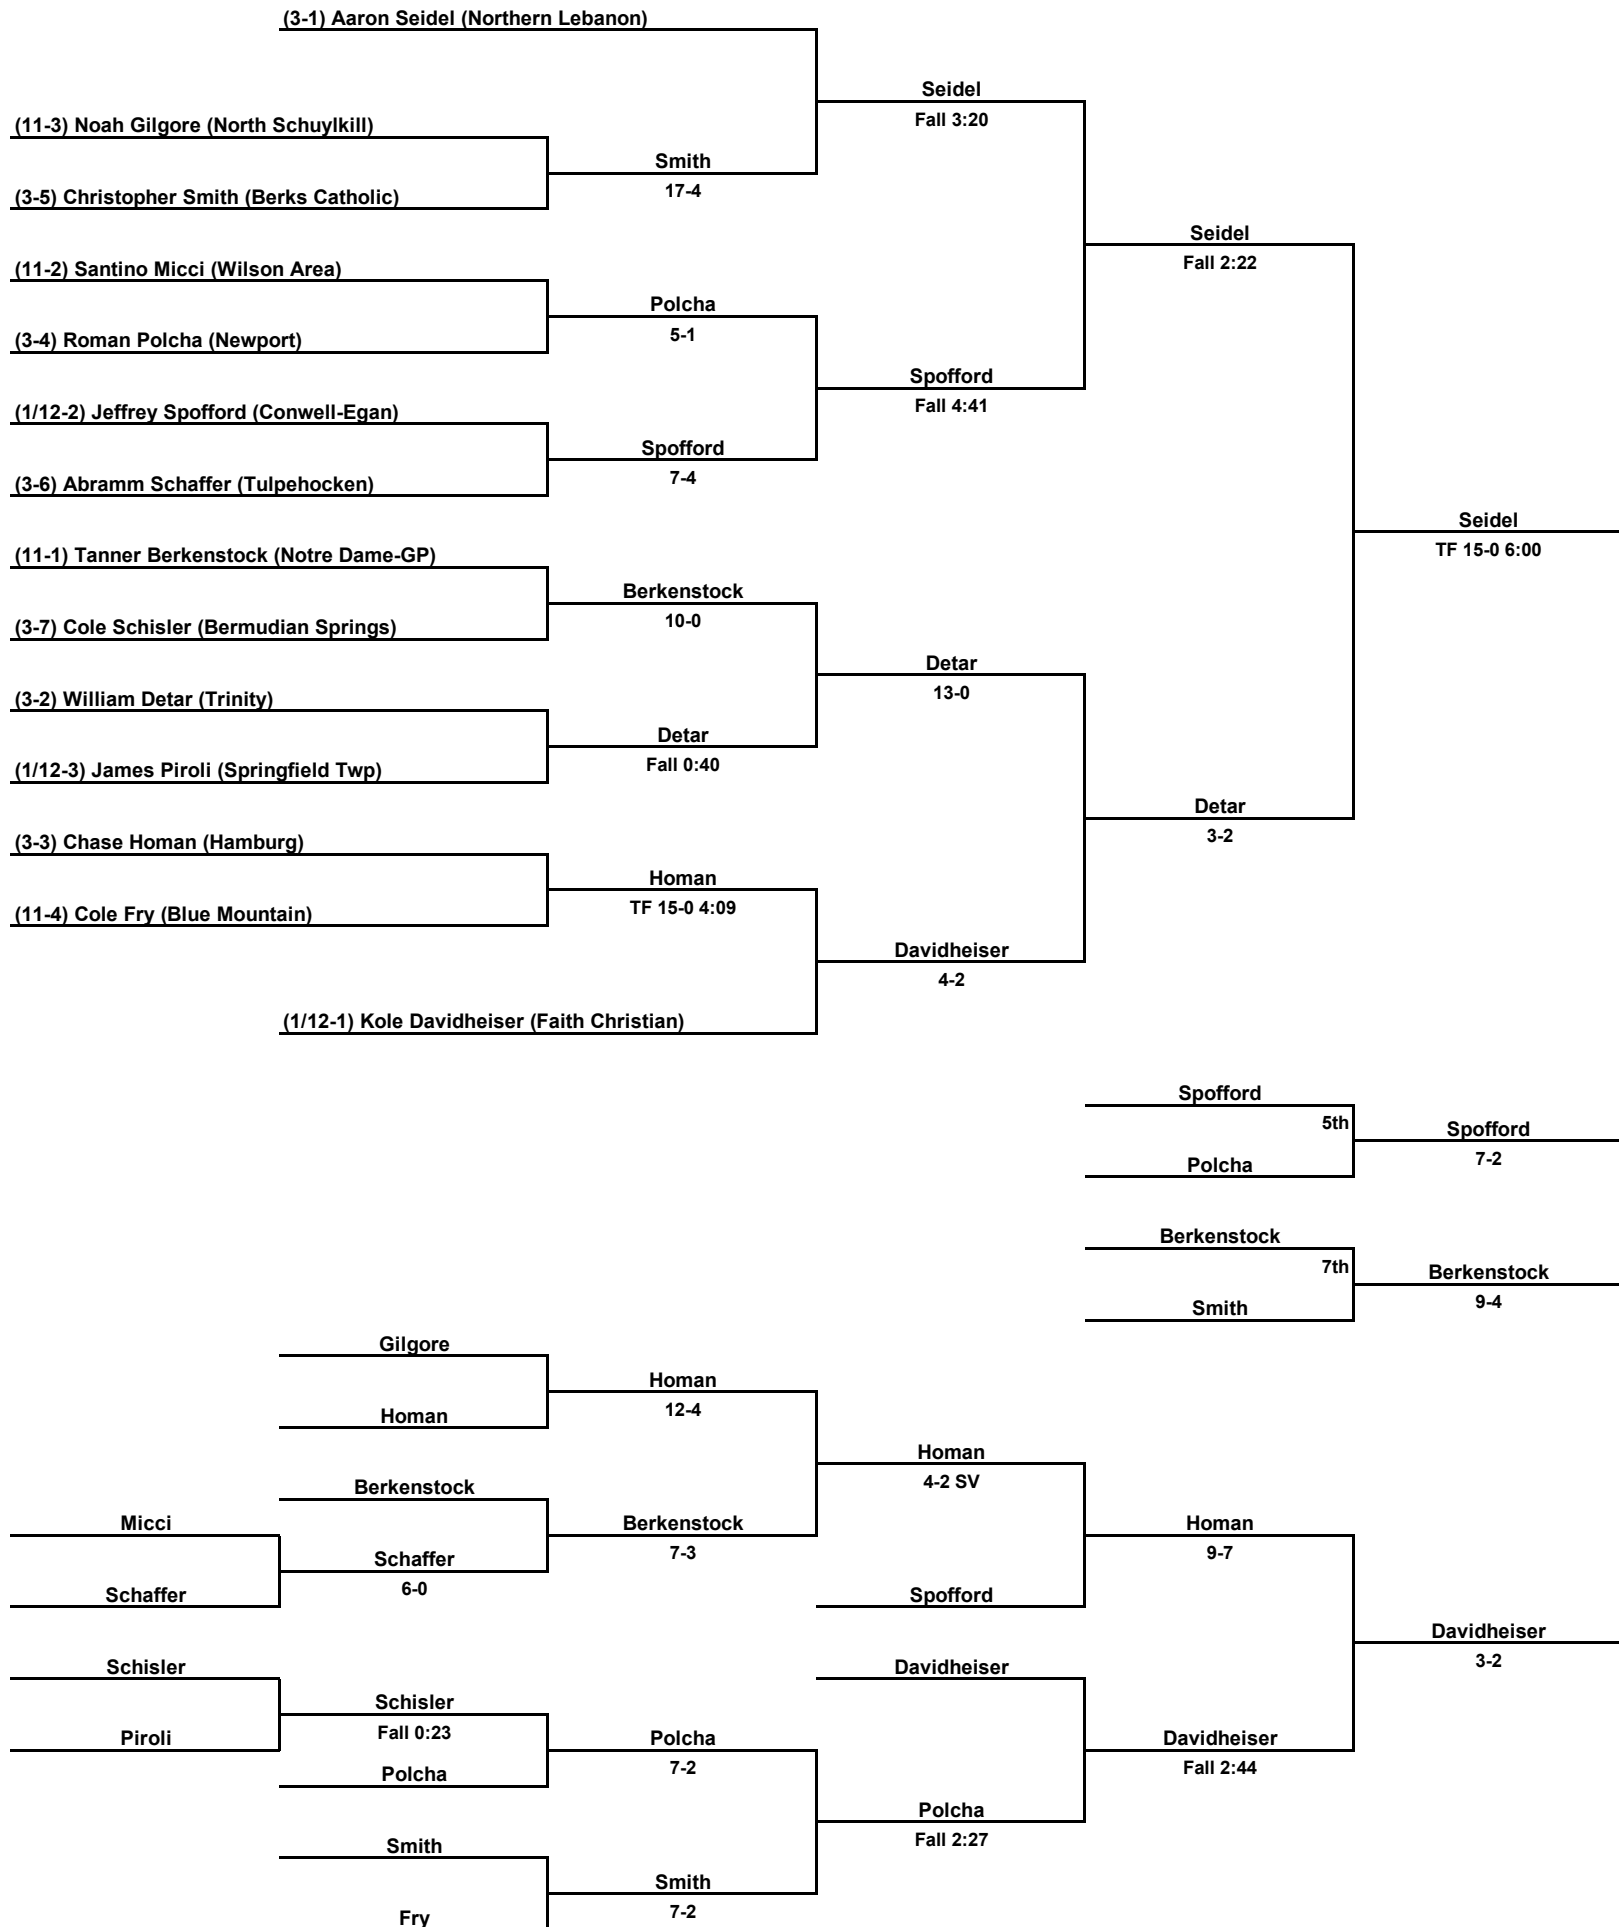

Inside Our Game - 2023 Southeast AA Regional Coverage

107 LBS