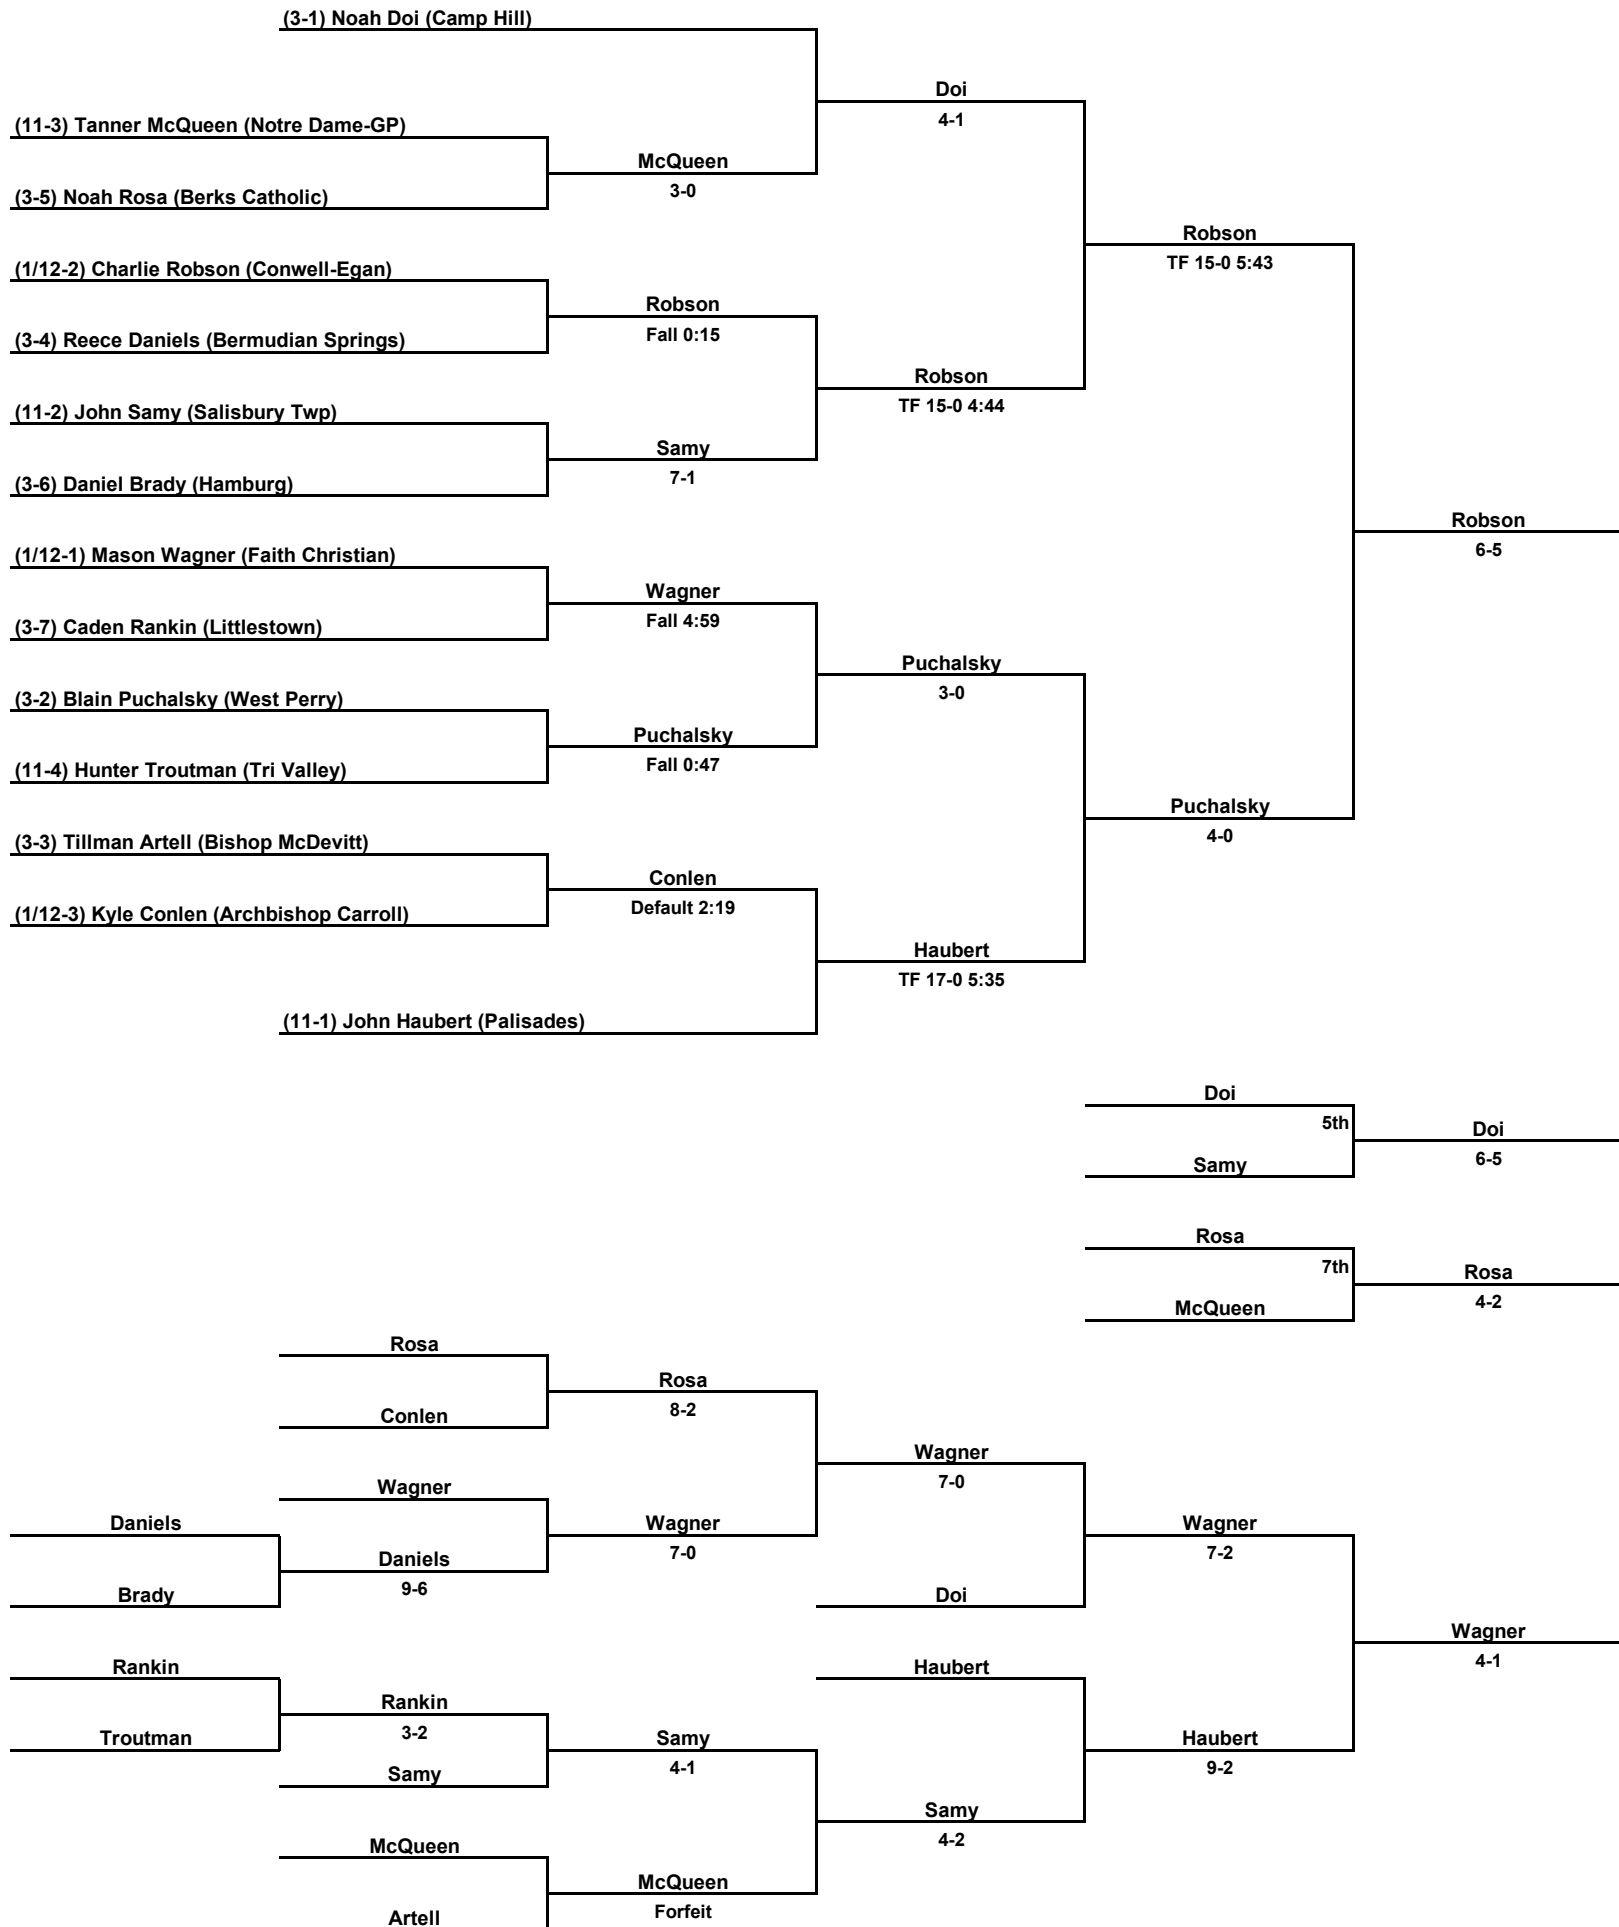

127 LBS

Inside Our Game - 2023 Southeast AA Regional Coverage

133 LBS

Inside Our Game - 2023 Southeast AA Regional Coverage

139 LBS

Inside Our Game - 2023 Southeast AA Regional Coverage

145 LBS

(1/12-1) Max Stein (Faith Christian)