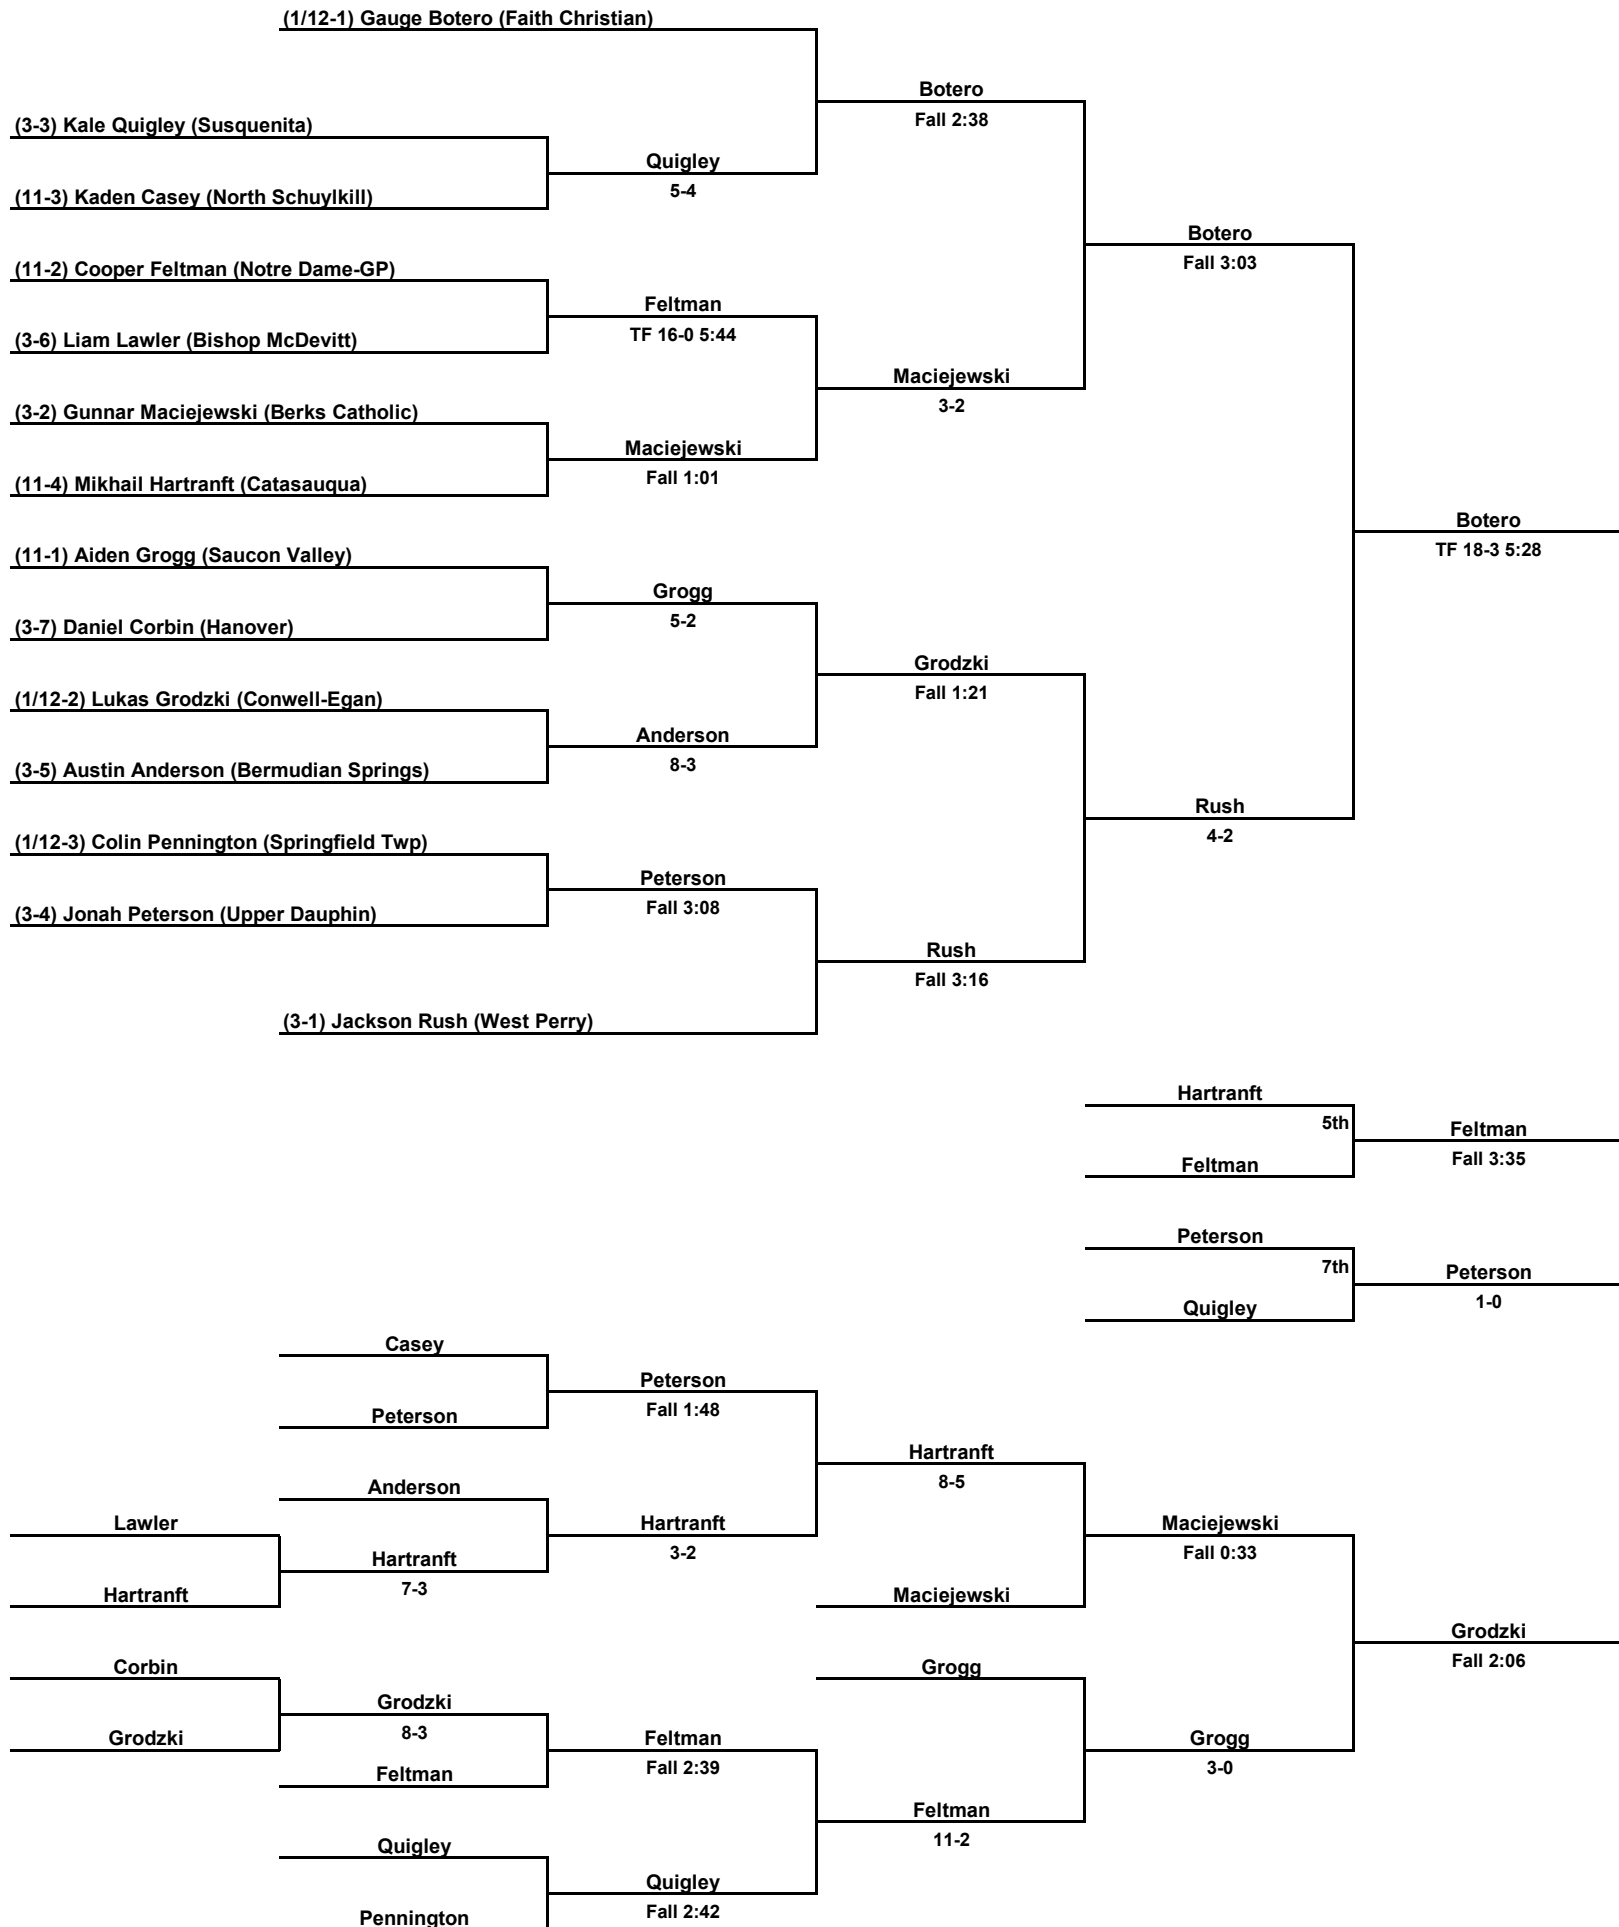

Inside Our Game - 2023 Southeast AA Regional Coverage

121 LBS