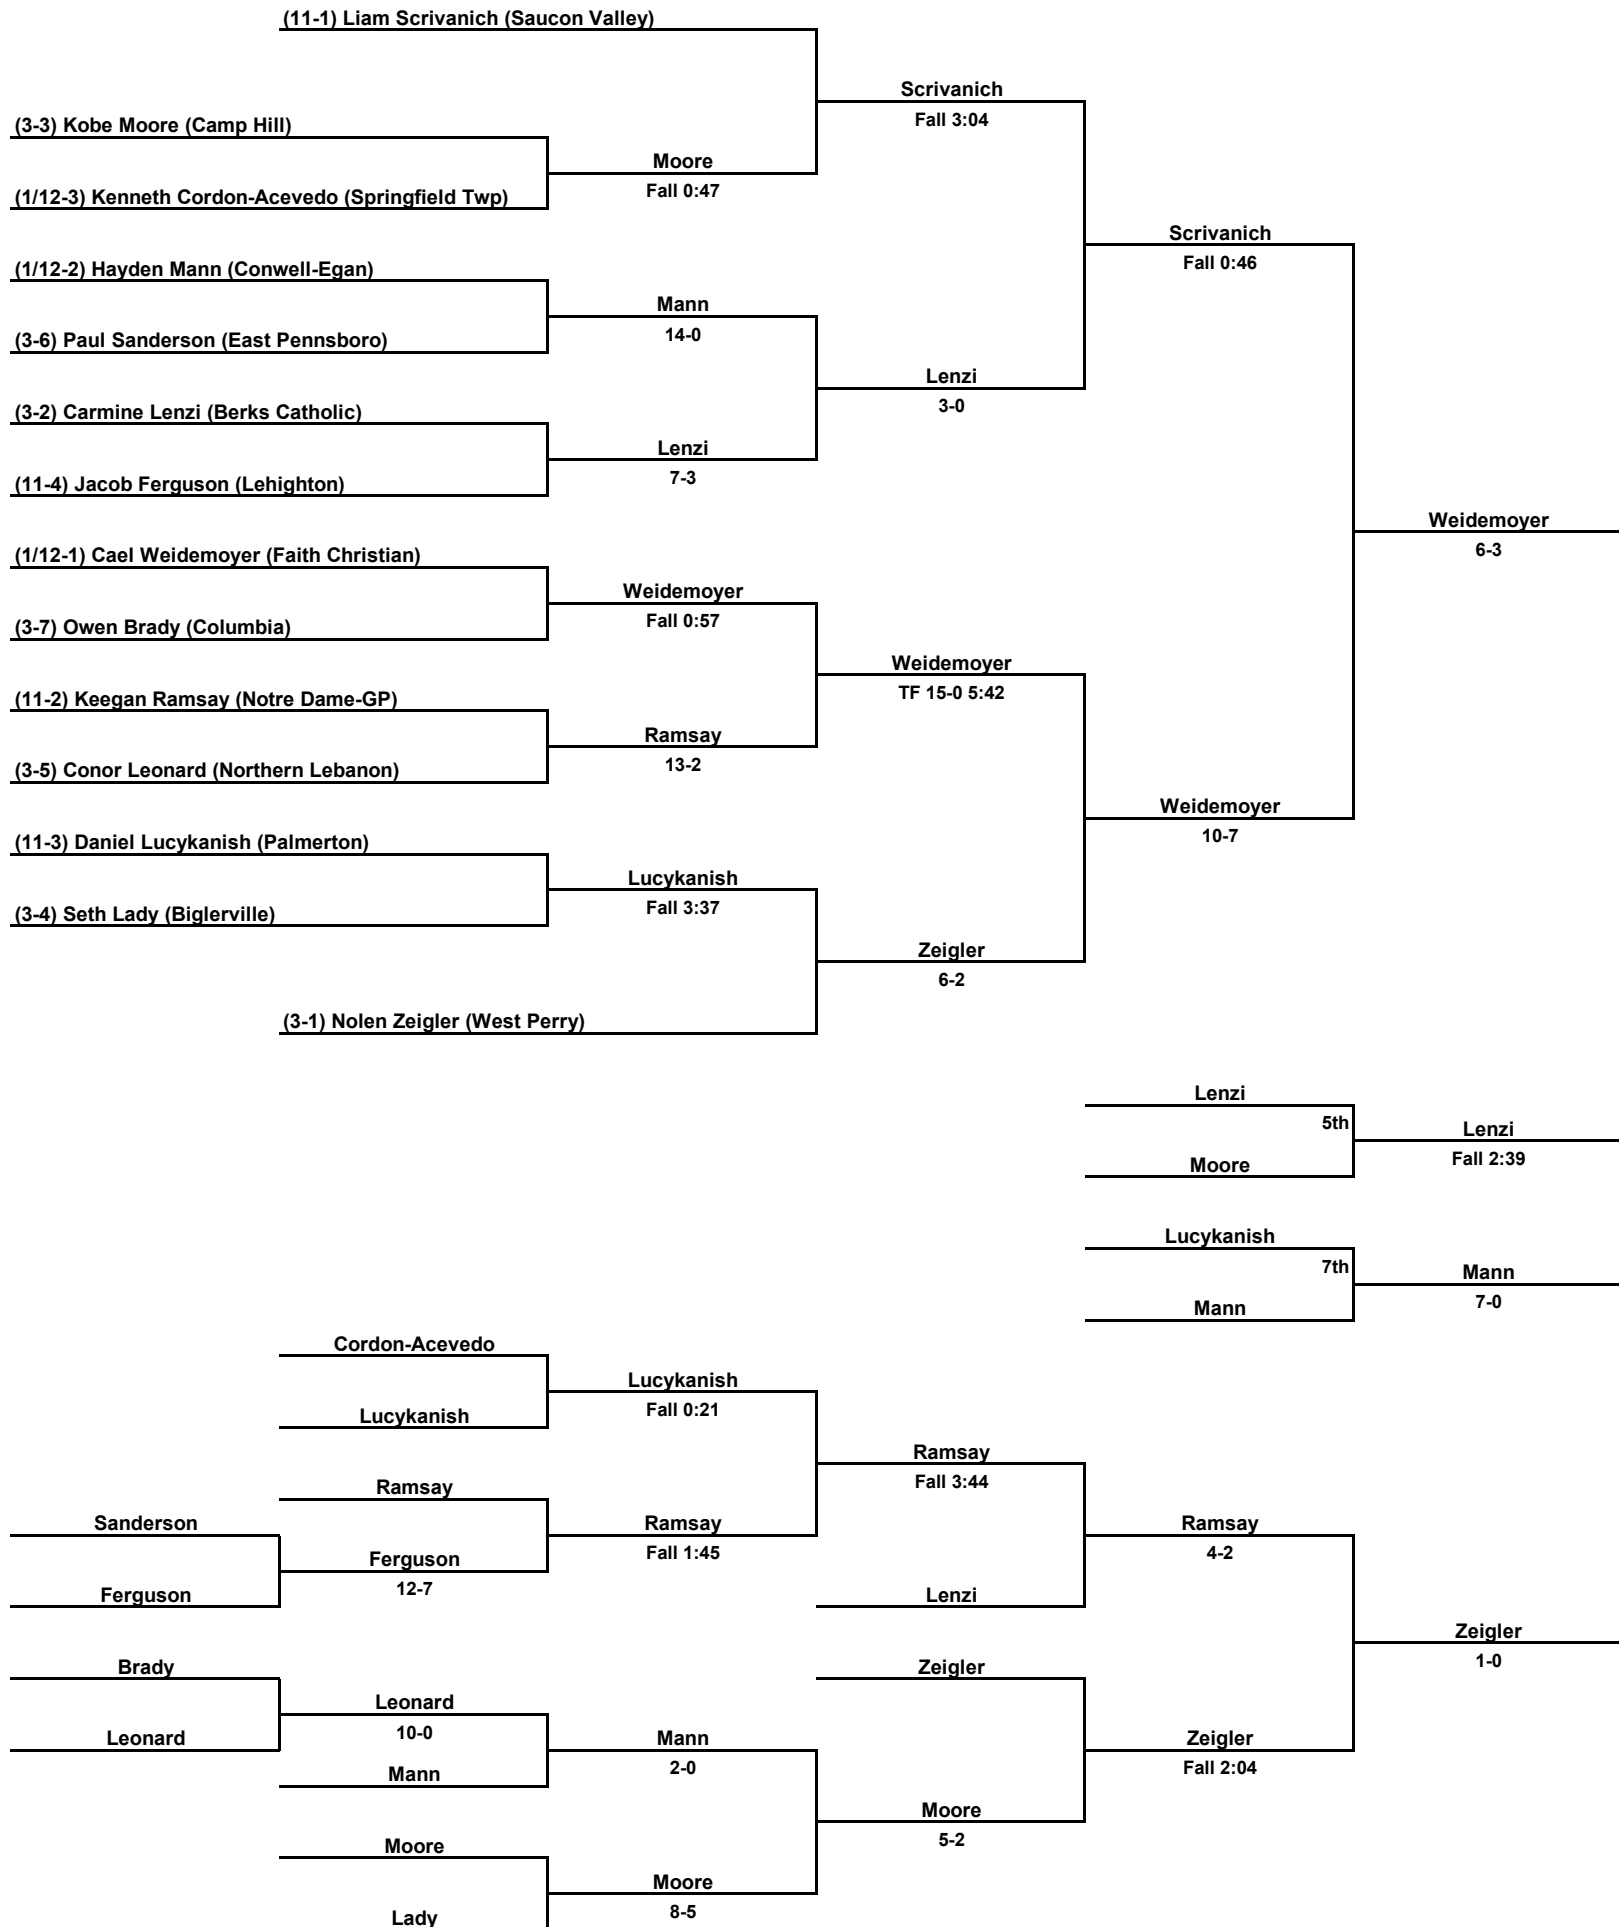

Inside Our Game - 2023 Southeast AA Regional Coverage

152 LBS