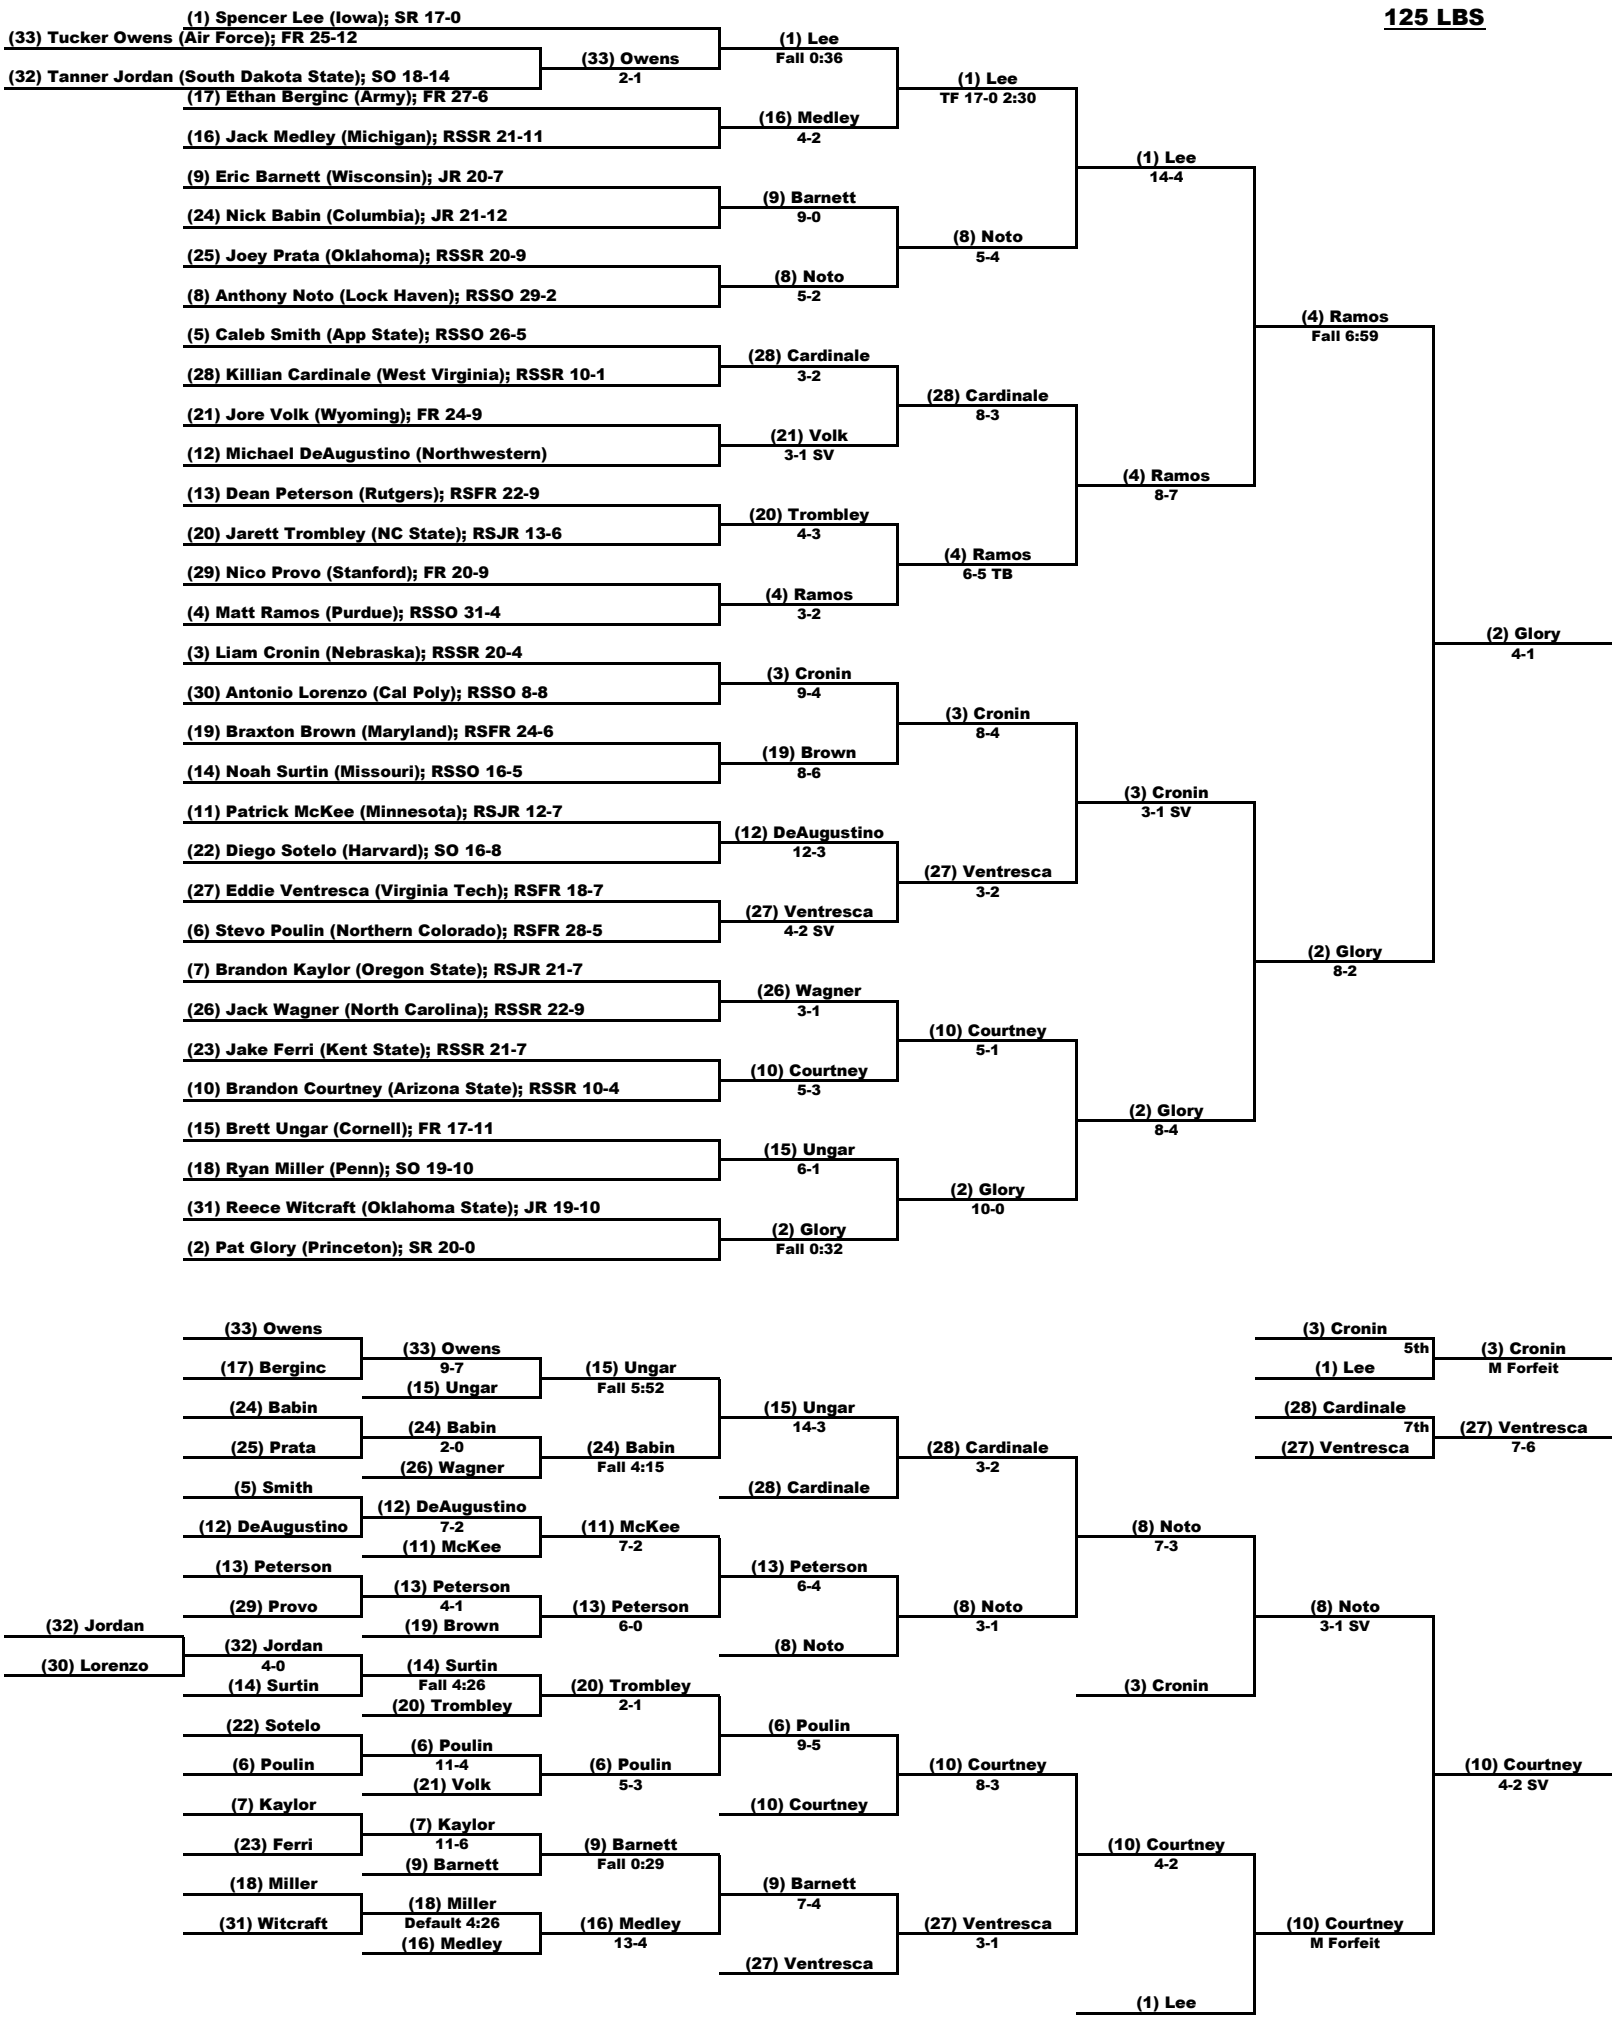

Inside Our Game - 2023 NCAA Division 1 Wrestling Championship Coverage

125 LBS

Inside Our Game - 2023 NCAA Division 1 Wrestling Championship Coverage

133 LBS

Inside Our Game - 2023 NCAA Division 1 Wrestling Championship Coverage

141 LBS

Inside Our Game - 2023 NCAA Division 1 Wrestling Championship Coverage

149 LBS

Inside Our Game - 2023 NCAA Division 1 Wrestling Championship Coverage

157 LBS

Inside Our Game - 2023 NCAA Division 1 Wrestling Championship Coverage

197 LBS