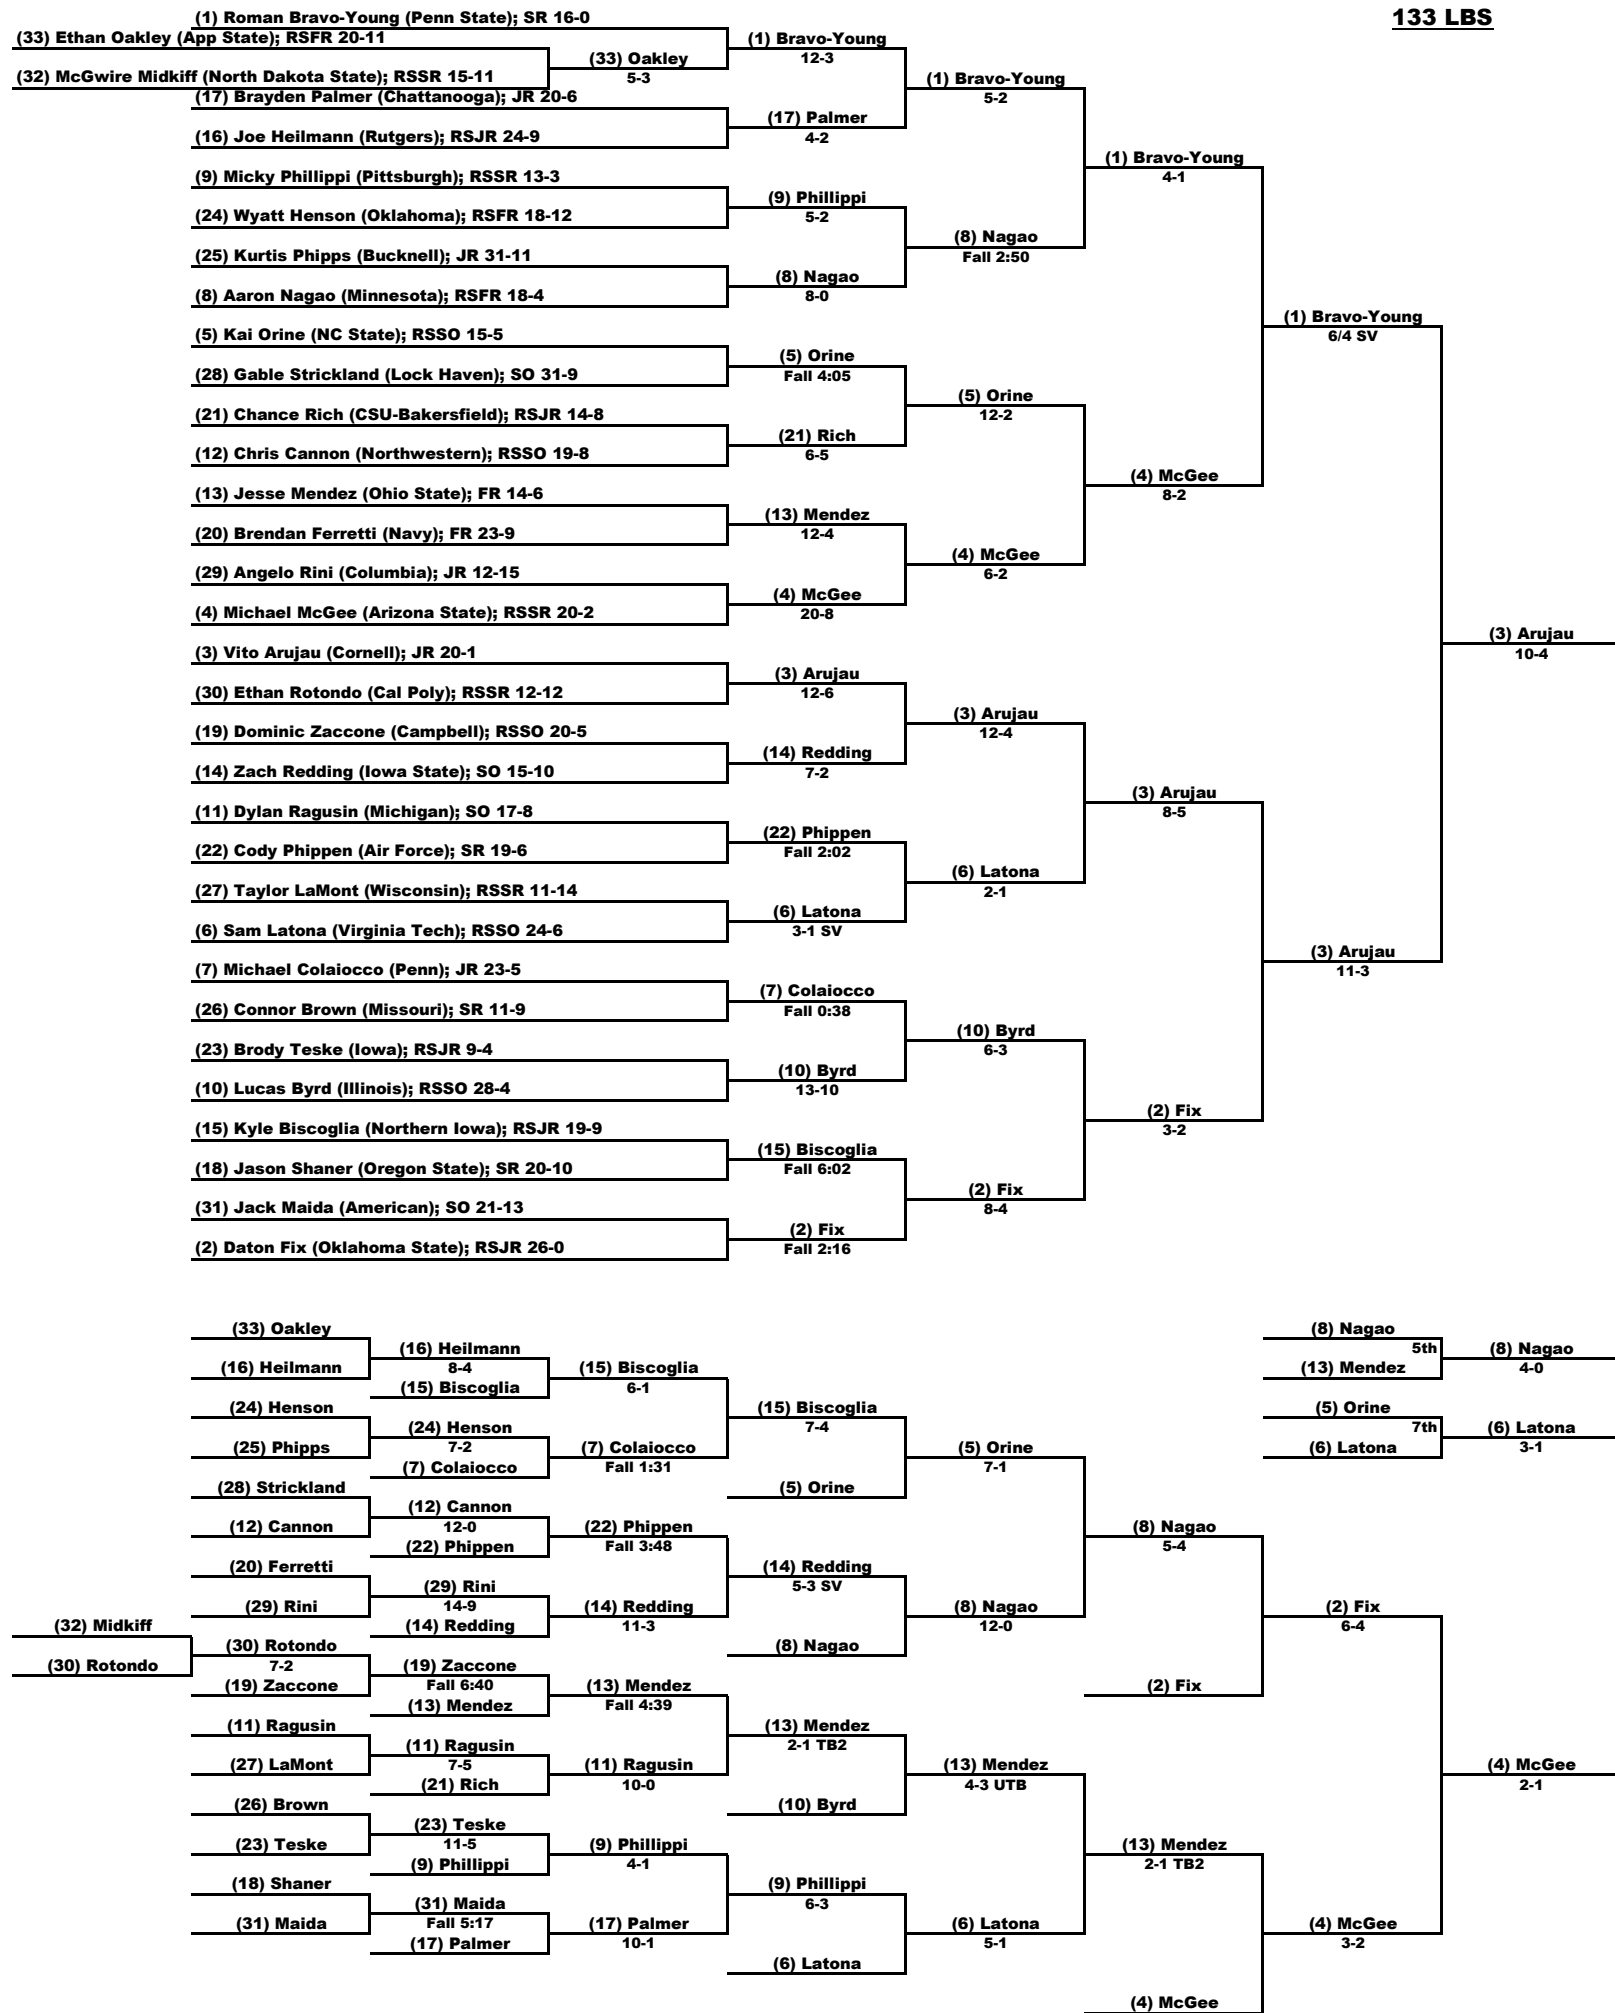

Inside Our Game - 2023 NCAA Division 1 Wrestling Championship Coverage

125 LBS

Inside Our Game - 2023 NCAA Division 1 Wrestling Championship Coverage

133 LBS

Inside Our Game - 2023 NCAA Division 1 Wrestling Championship Coverage

141 LBS

Inside Our Game - 2023 NCAA Division 1 Wrestling Championship Coverage

149 LBS

Inside Our Game - 2023 NCAA Division 1 Wrestling Championship Coverage

157 LBS

Inside Our Game - 2023 NCAA Division 1 Wrestling Championship Coverage

197 LBS