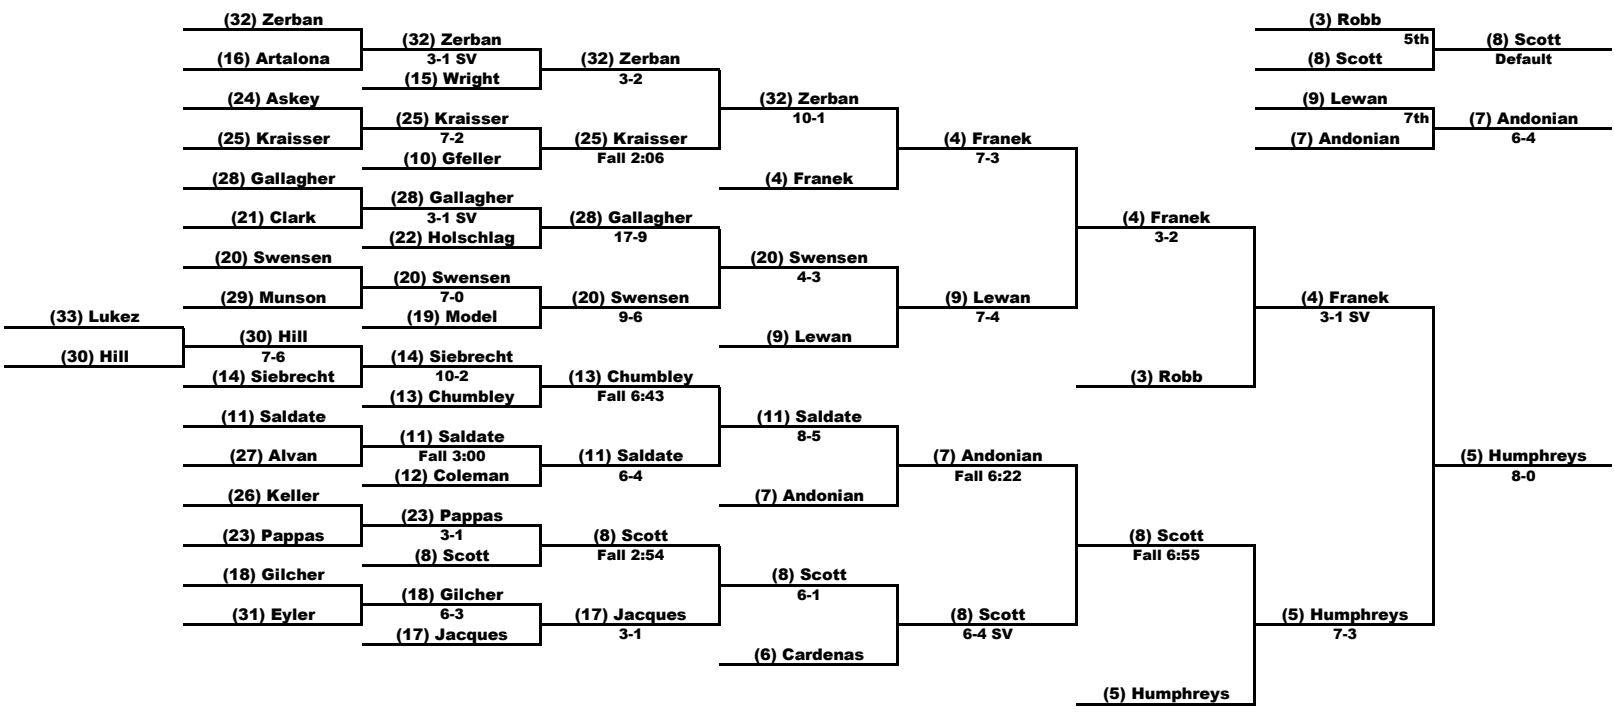

141 LBS

Inside Our Game - 2023 NCAA Division 1 Wrestling Championship Coverage

149 LBS

Inside Our Game - 2023 NCAA Division 1 Wrestling Championship Coverage

157 LBS

Inside Our Game - 2023 NCAA Division 1 Wrestling Championship Coverage