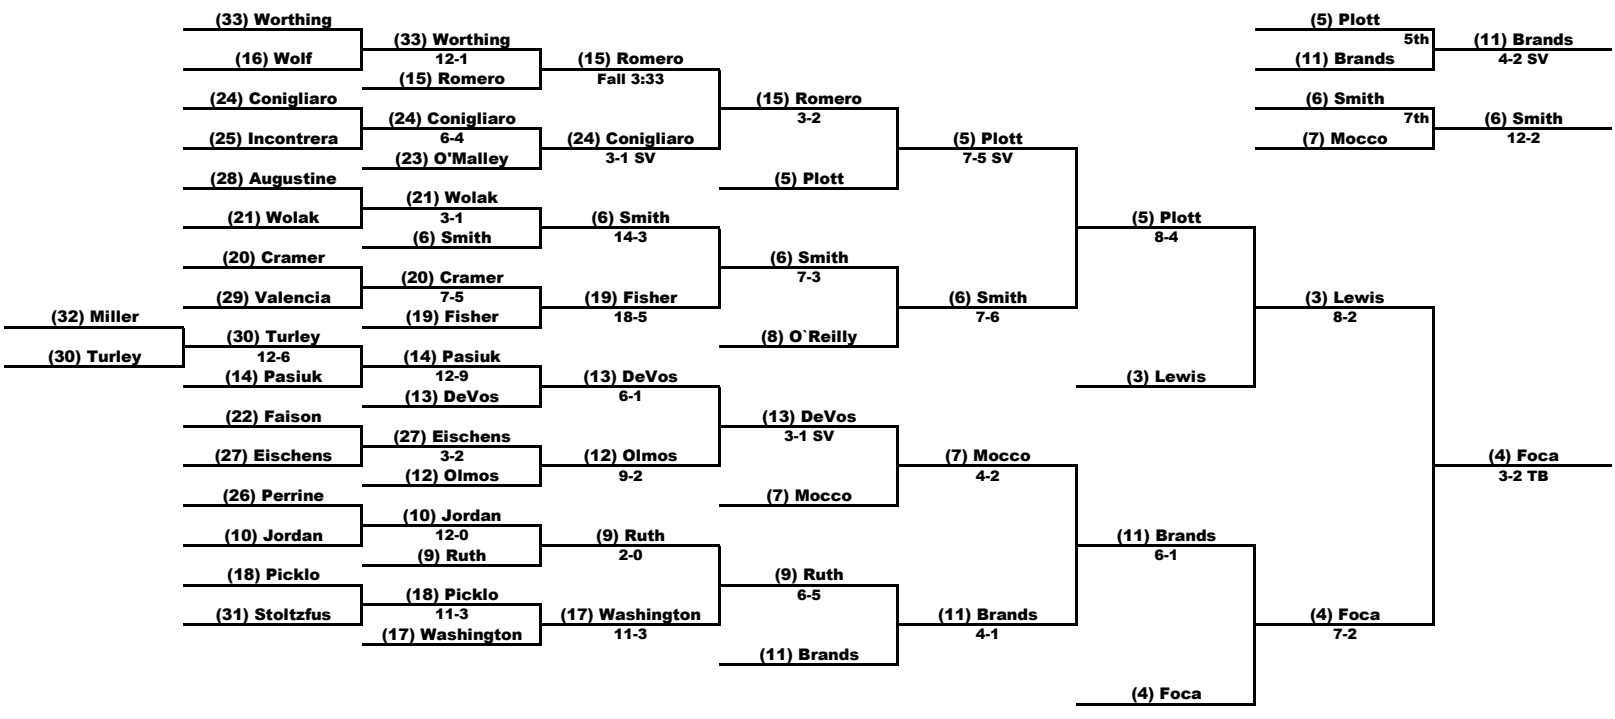

Inside Our Game - 2023 NCAA Division 1 Wrestling Championship Coverage

174 LBS