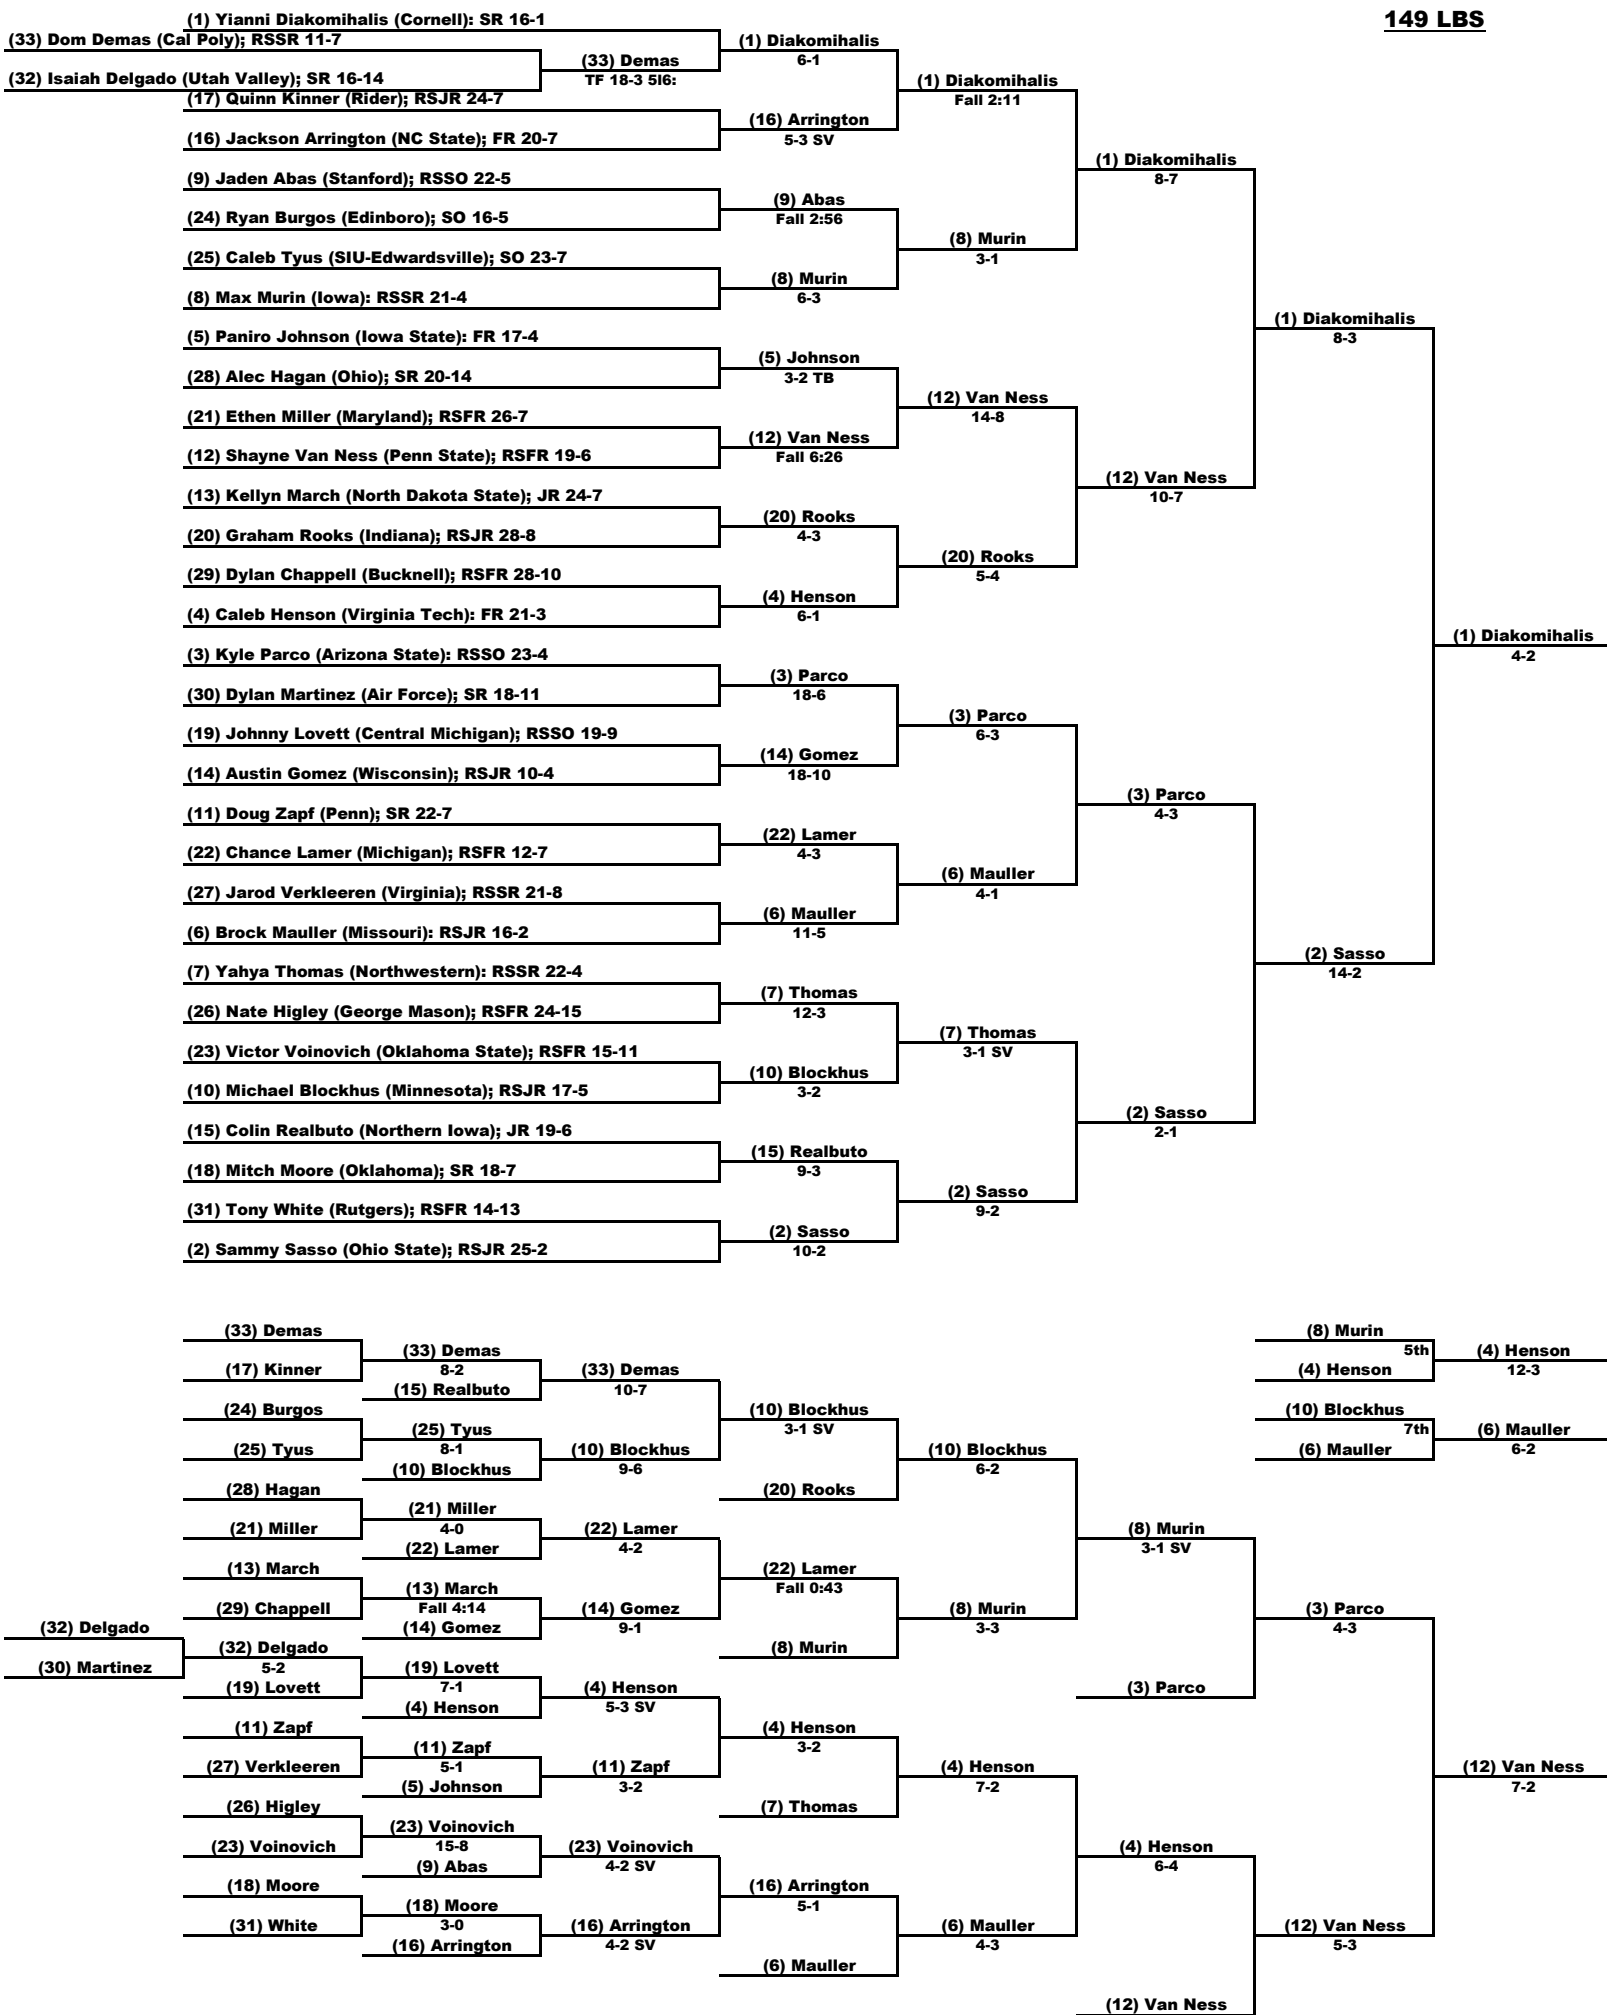

Inside Our Game - 2023 NCAA Division 1 Wrestling Championship Coverage

125 LBS

Inside Our Game - 2023 NCAA Division 1 Wrestling Championship Coverage

133 LBS

Inside Our Game - 2023 NCAA Division 1 Wrestling Championship Coverage

141 LBS

Inside Our Game - 2023 NCAA Division 1 Wrestling Championship Coverage

149 LBS

Inside Our Game - 2023 NCAA Division 1 Wrestling Championship Coverage

157 LBS

Inside Our Game - 2023 NCAA Division 1 Wrestling Championship Coverage

197 LBS