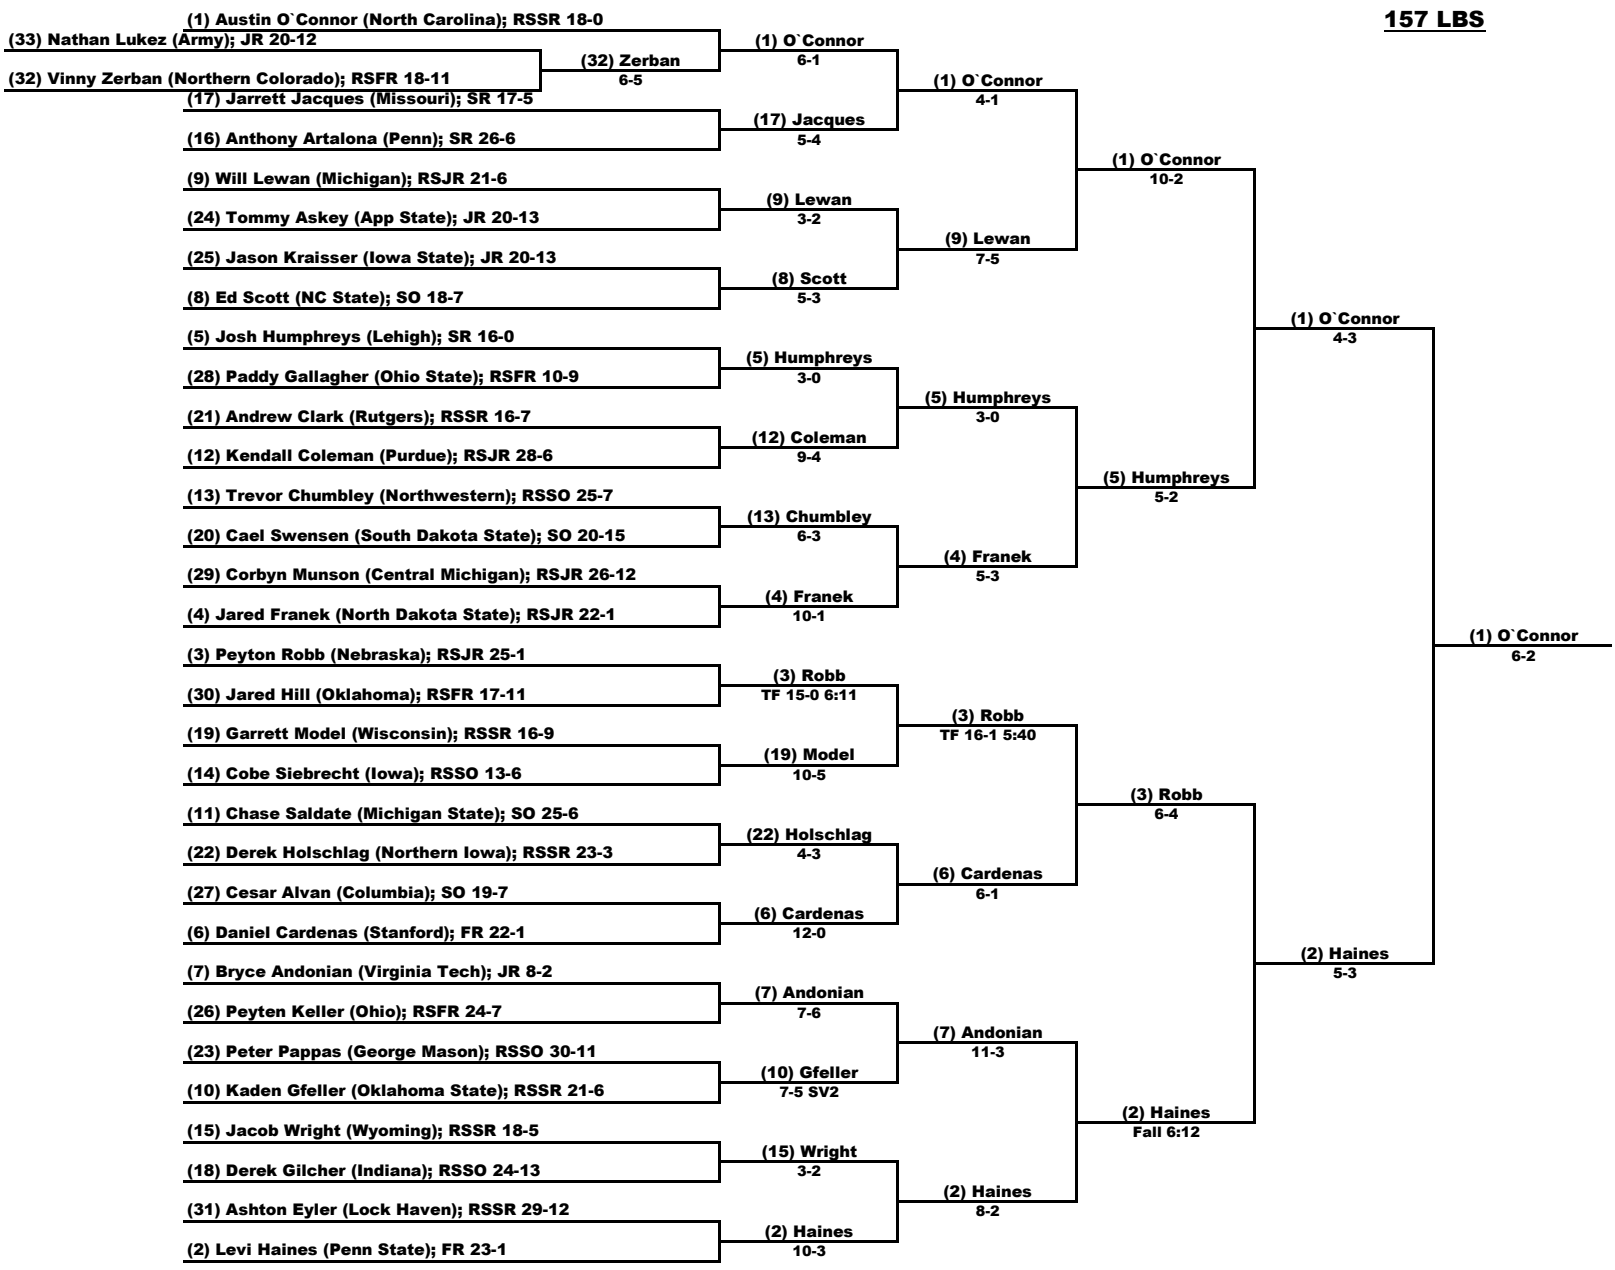

141 LBS

Inside Our Game - 2023 NCAA Division 1 Wrestling Championship Coverage

149 LBS

Inside Our Game - 2023 NCAA Division 1 Wrestling Championship Coverage

157 LBS

Inside Our Game - 2023 NCAA Division 1 Wrestling Championship Coverage