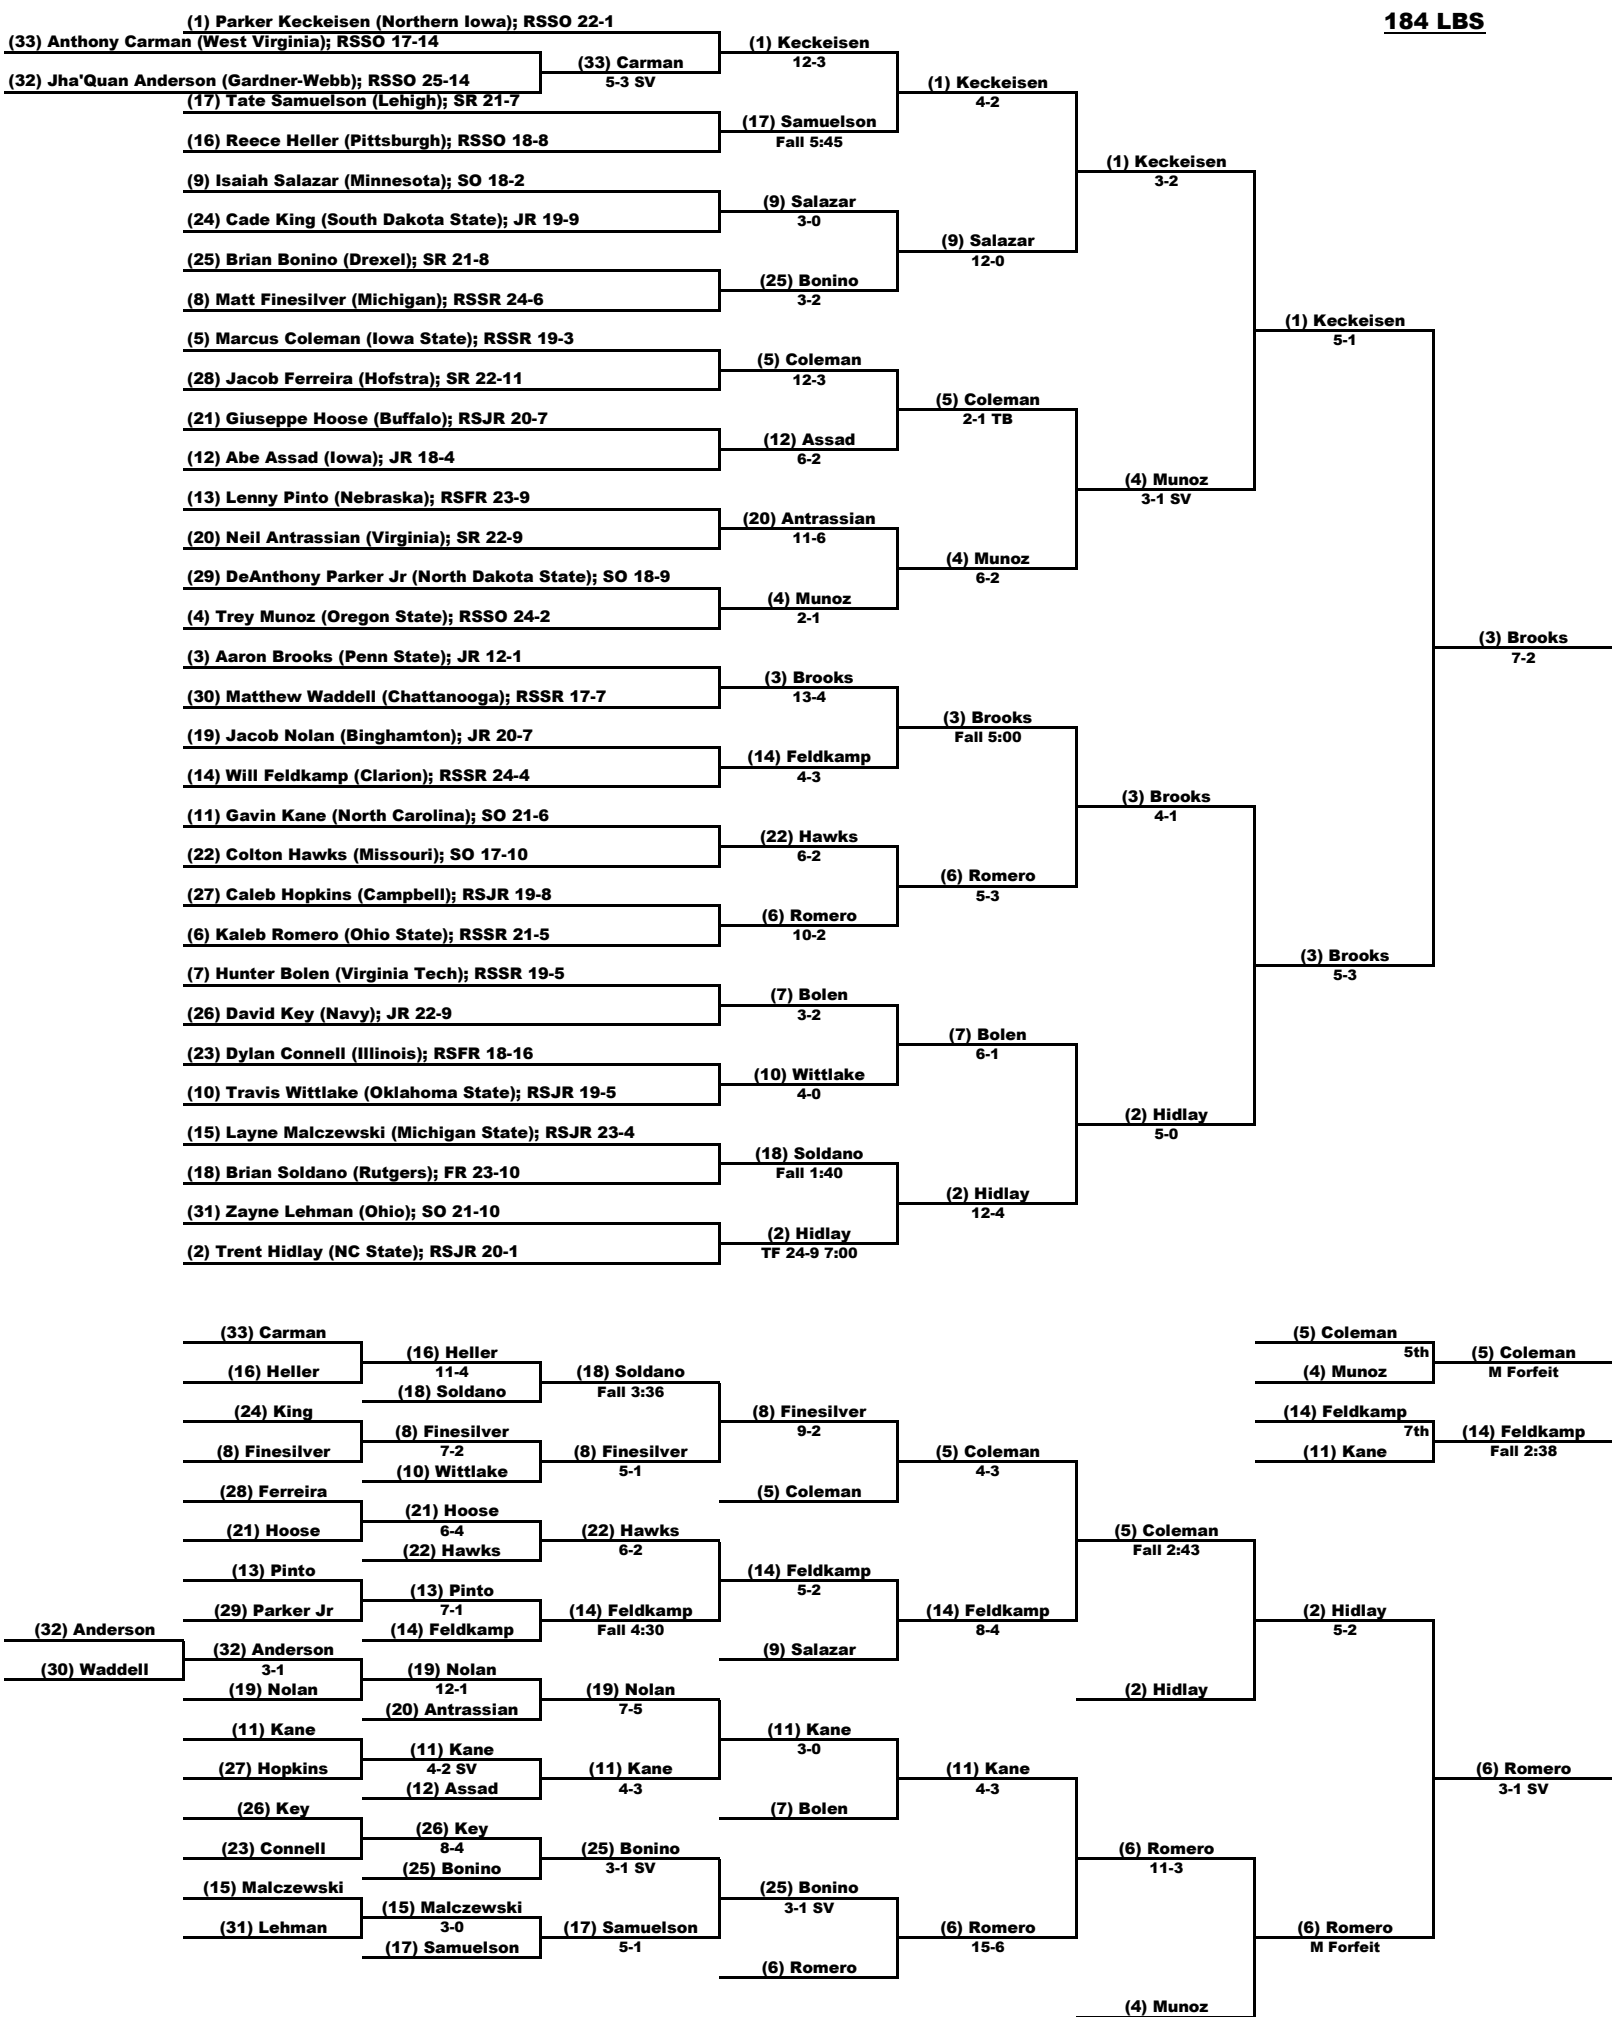

Inside Our Game - 2023 NCAA Division 1 Wrestling Championship Coverage

184 LBS