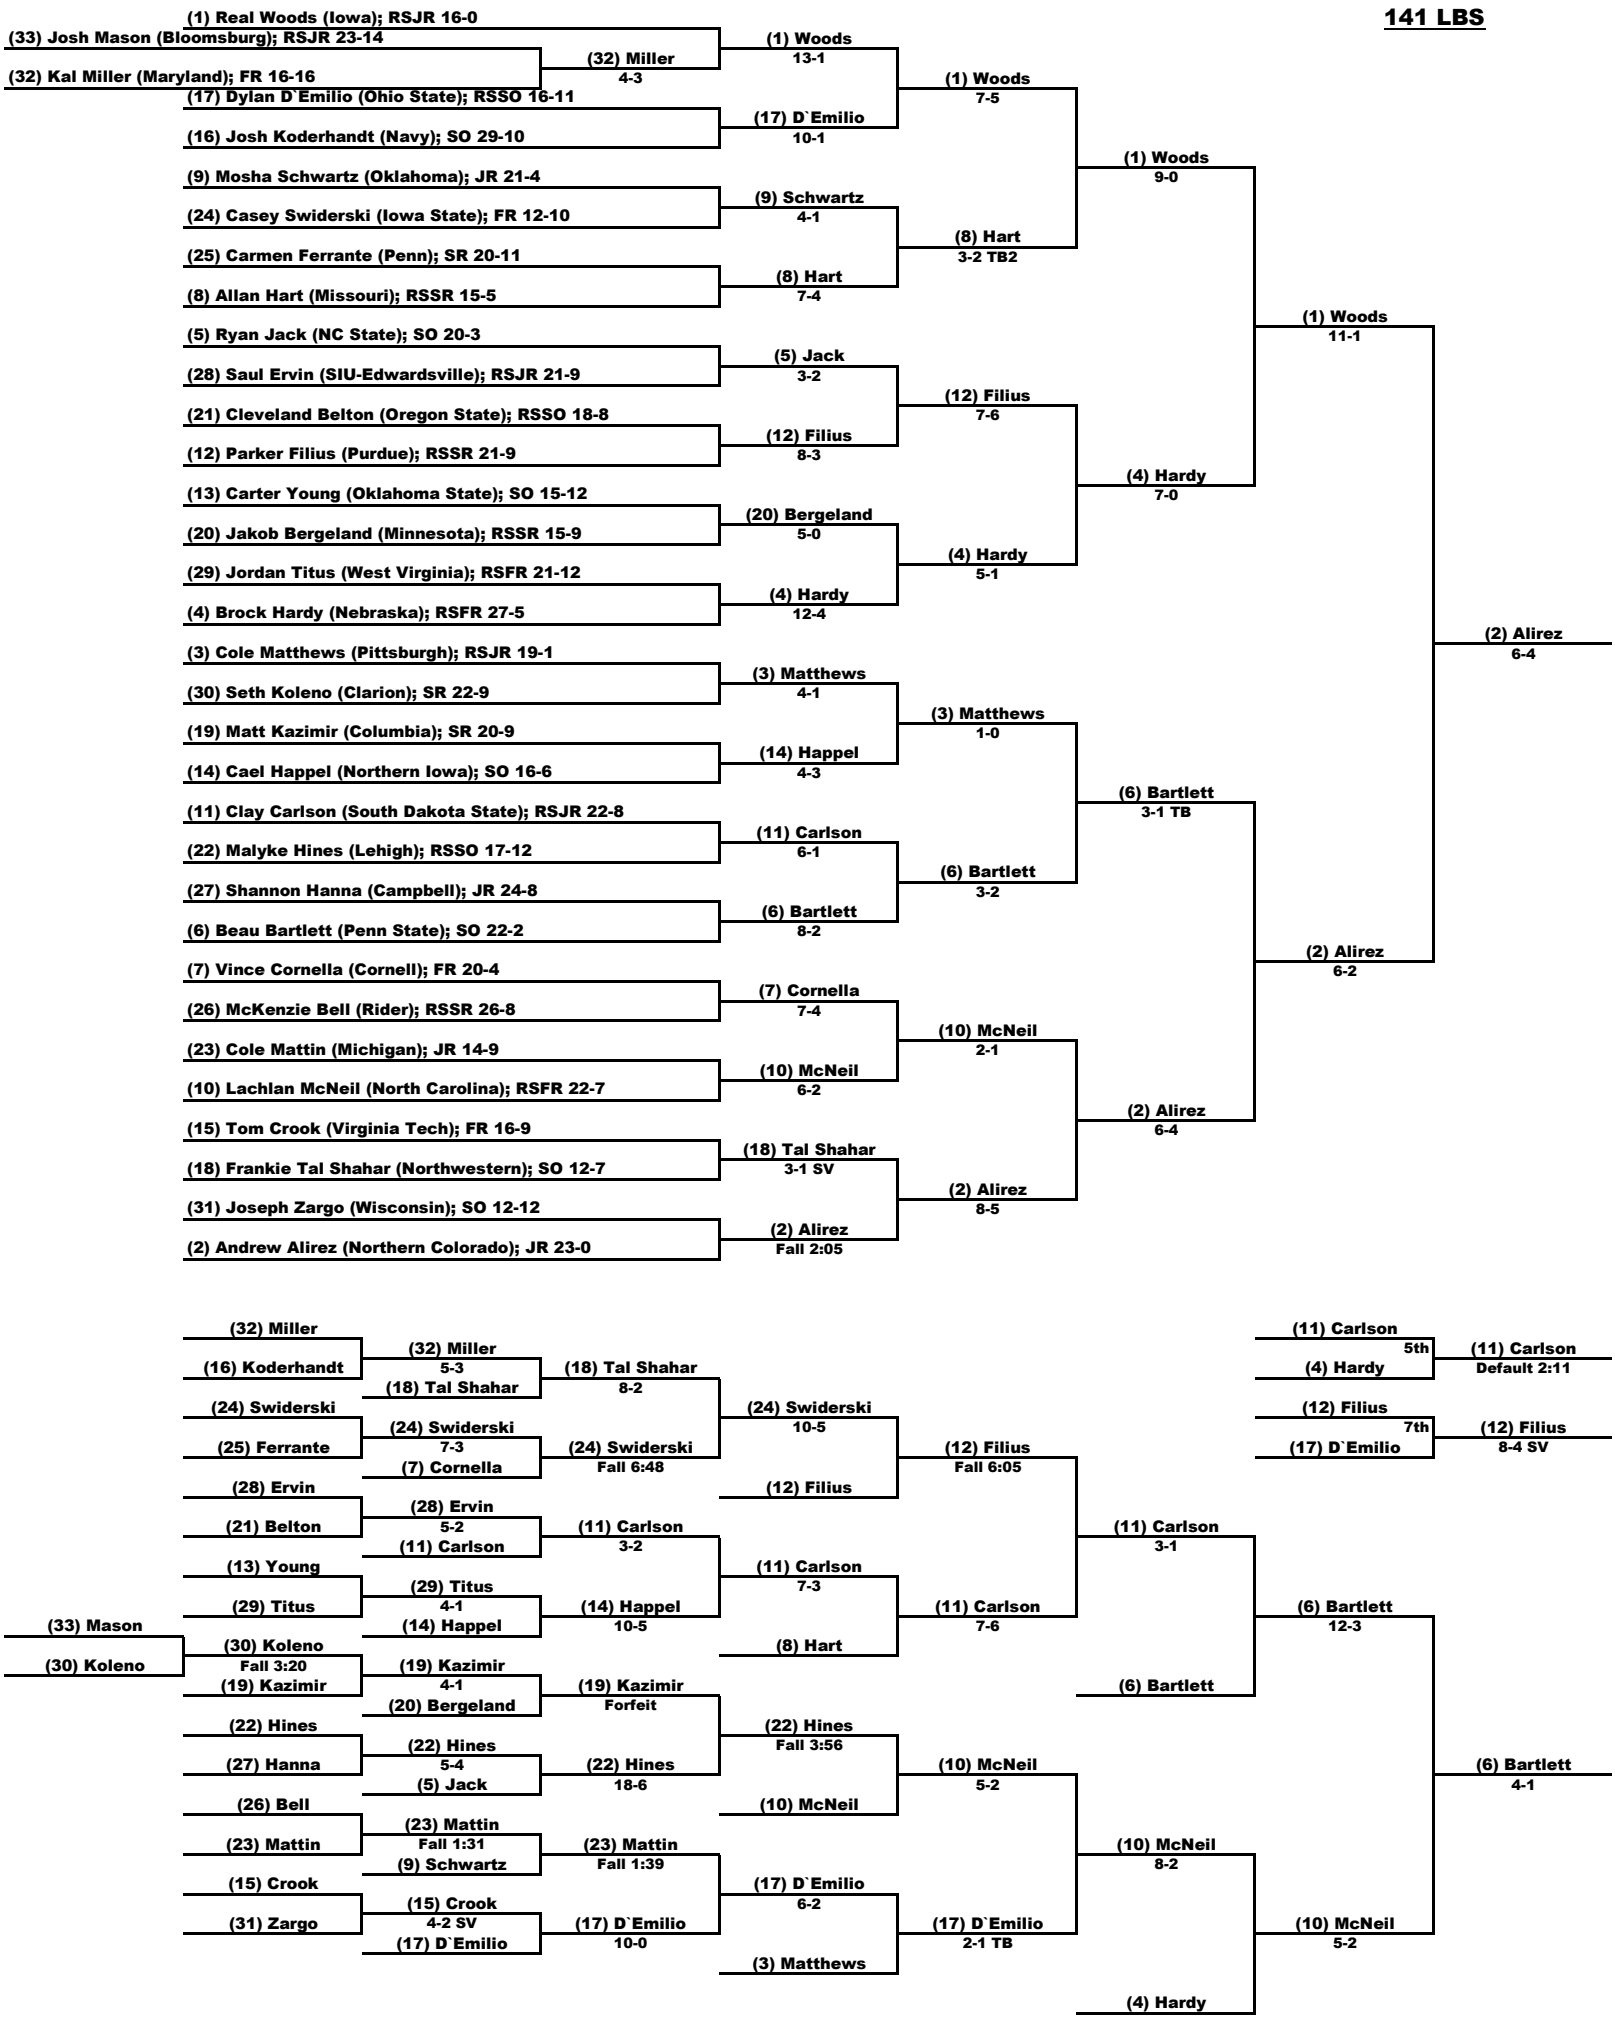

Inside Our Game - 2023 NCAA Division 1 Wrestling Championship Coverage

125 LBS

Inside Our Game - 2023 NCAA Division 1 Wrestling Championship Coverage

133 LBS

Inside Our Game - 2023 NCAA Division 1 Wrestling Championship Coverage

141 LBS

Inside Our Game - 2023 NCAA Division 1 Wrestling Championship Coverage

149 LBS

Inside Our Game - 2023 NCAA Division 1 Wrestling Championship Coverage

157 LBS

Inside Our Game - 2023 NCAA Division 1 Wrestling Championship Coverage

197 LBS