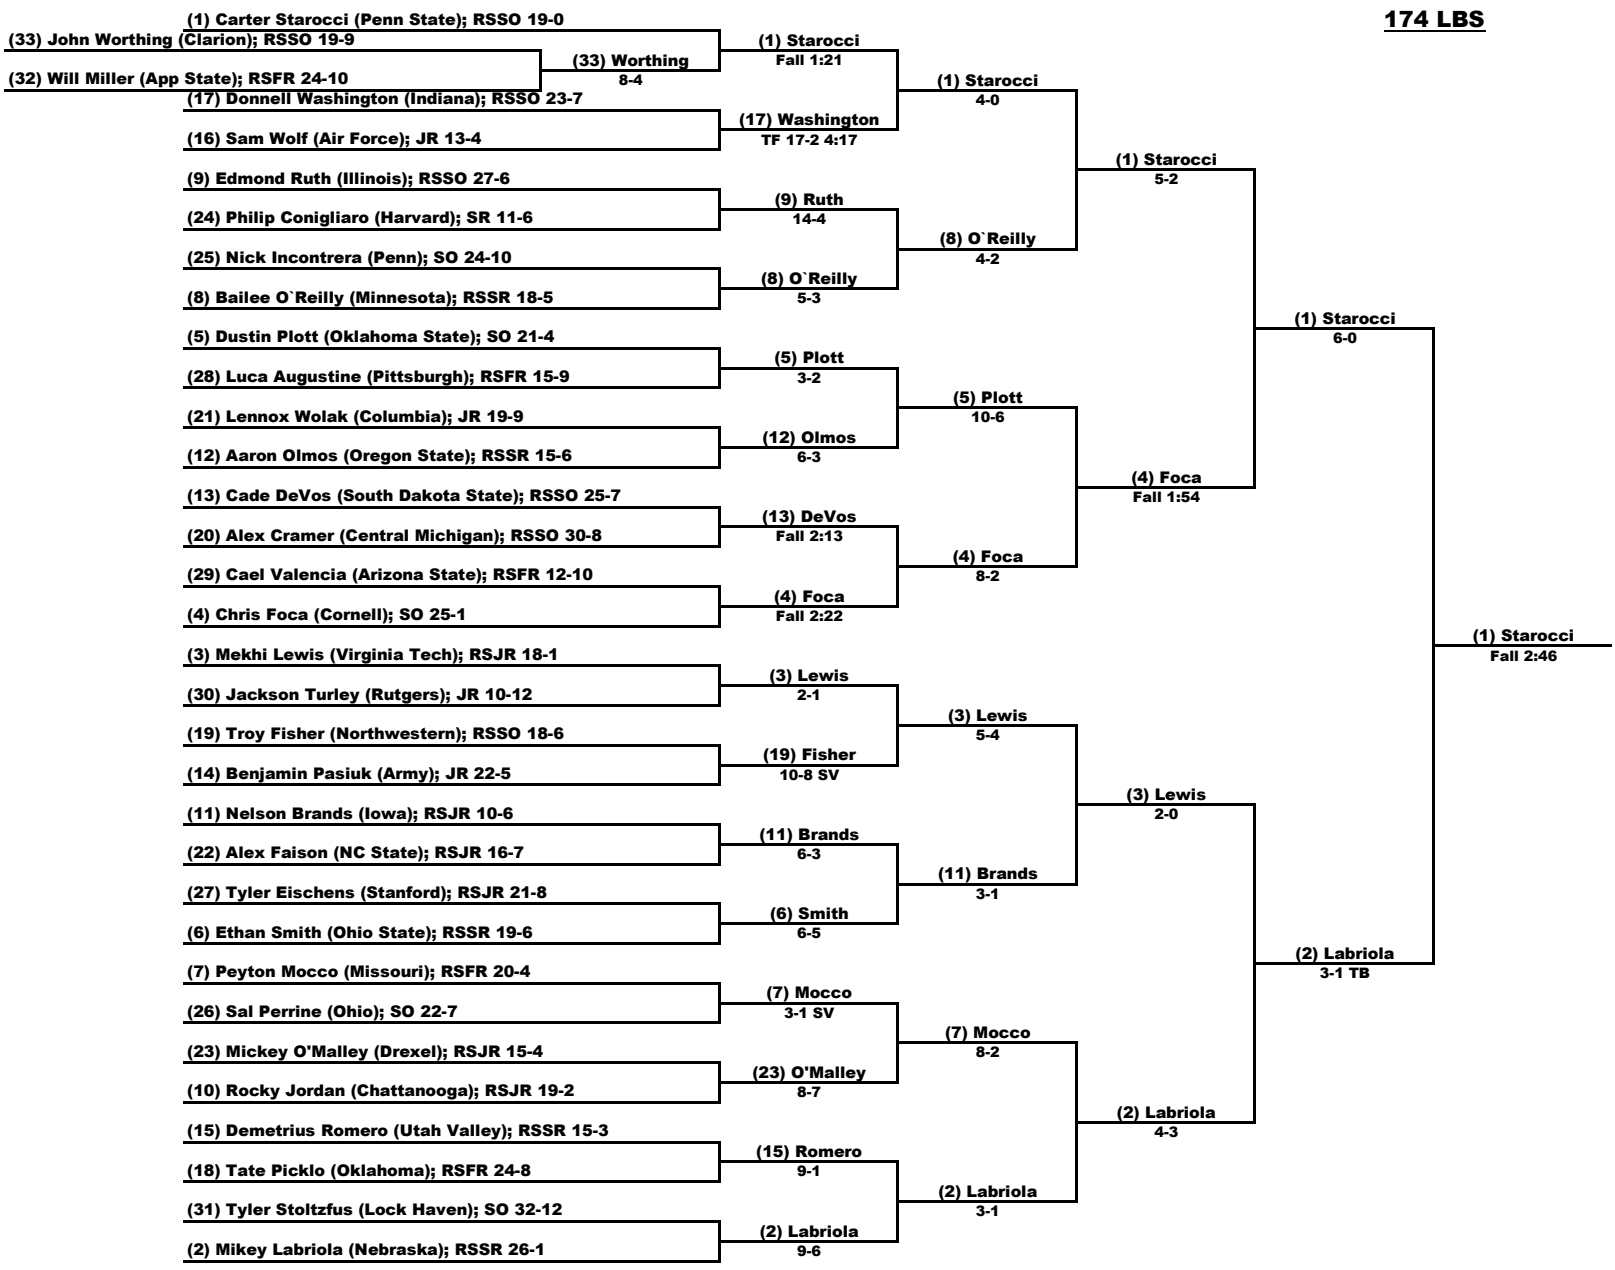

Inside Our Game - 2023 NCAA Division 1 Wrestling Championship Coverage

174 LBS