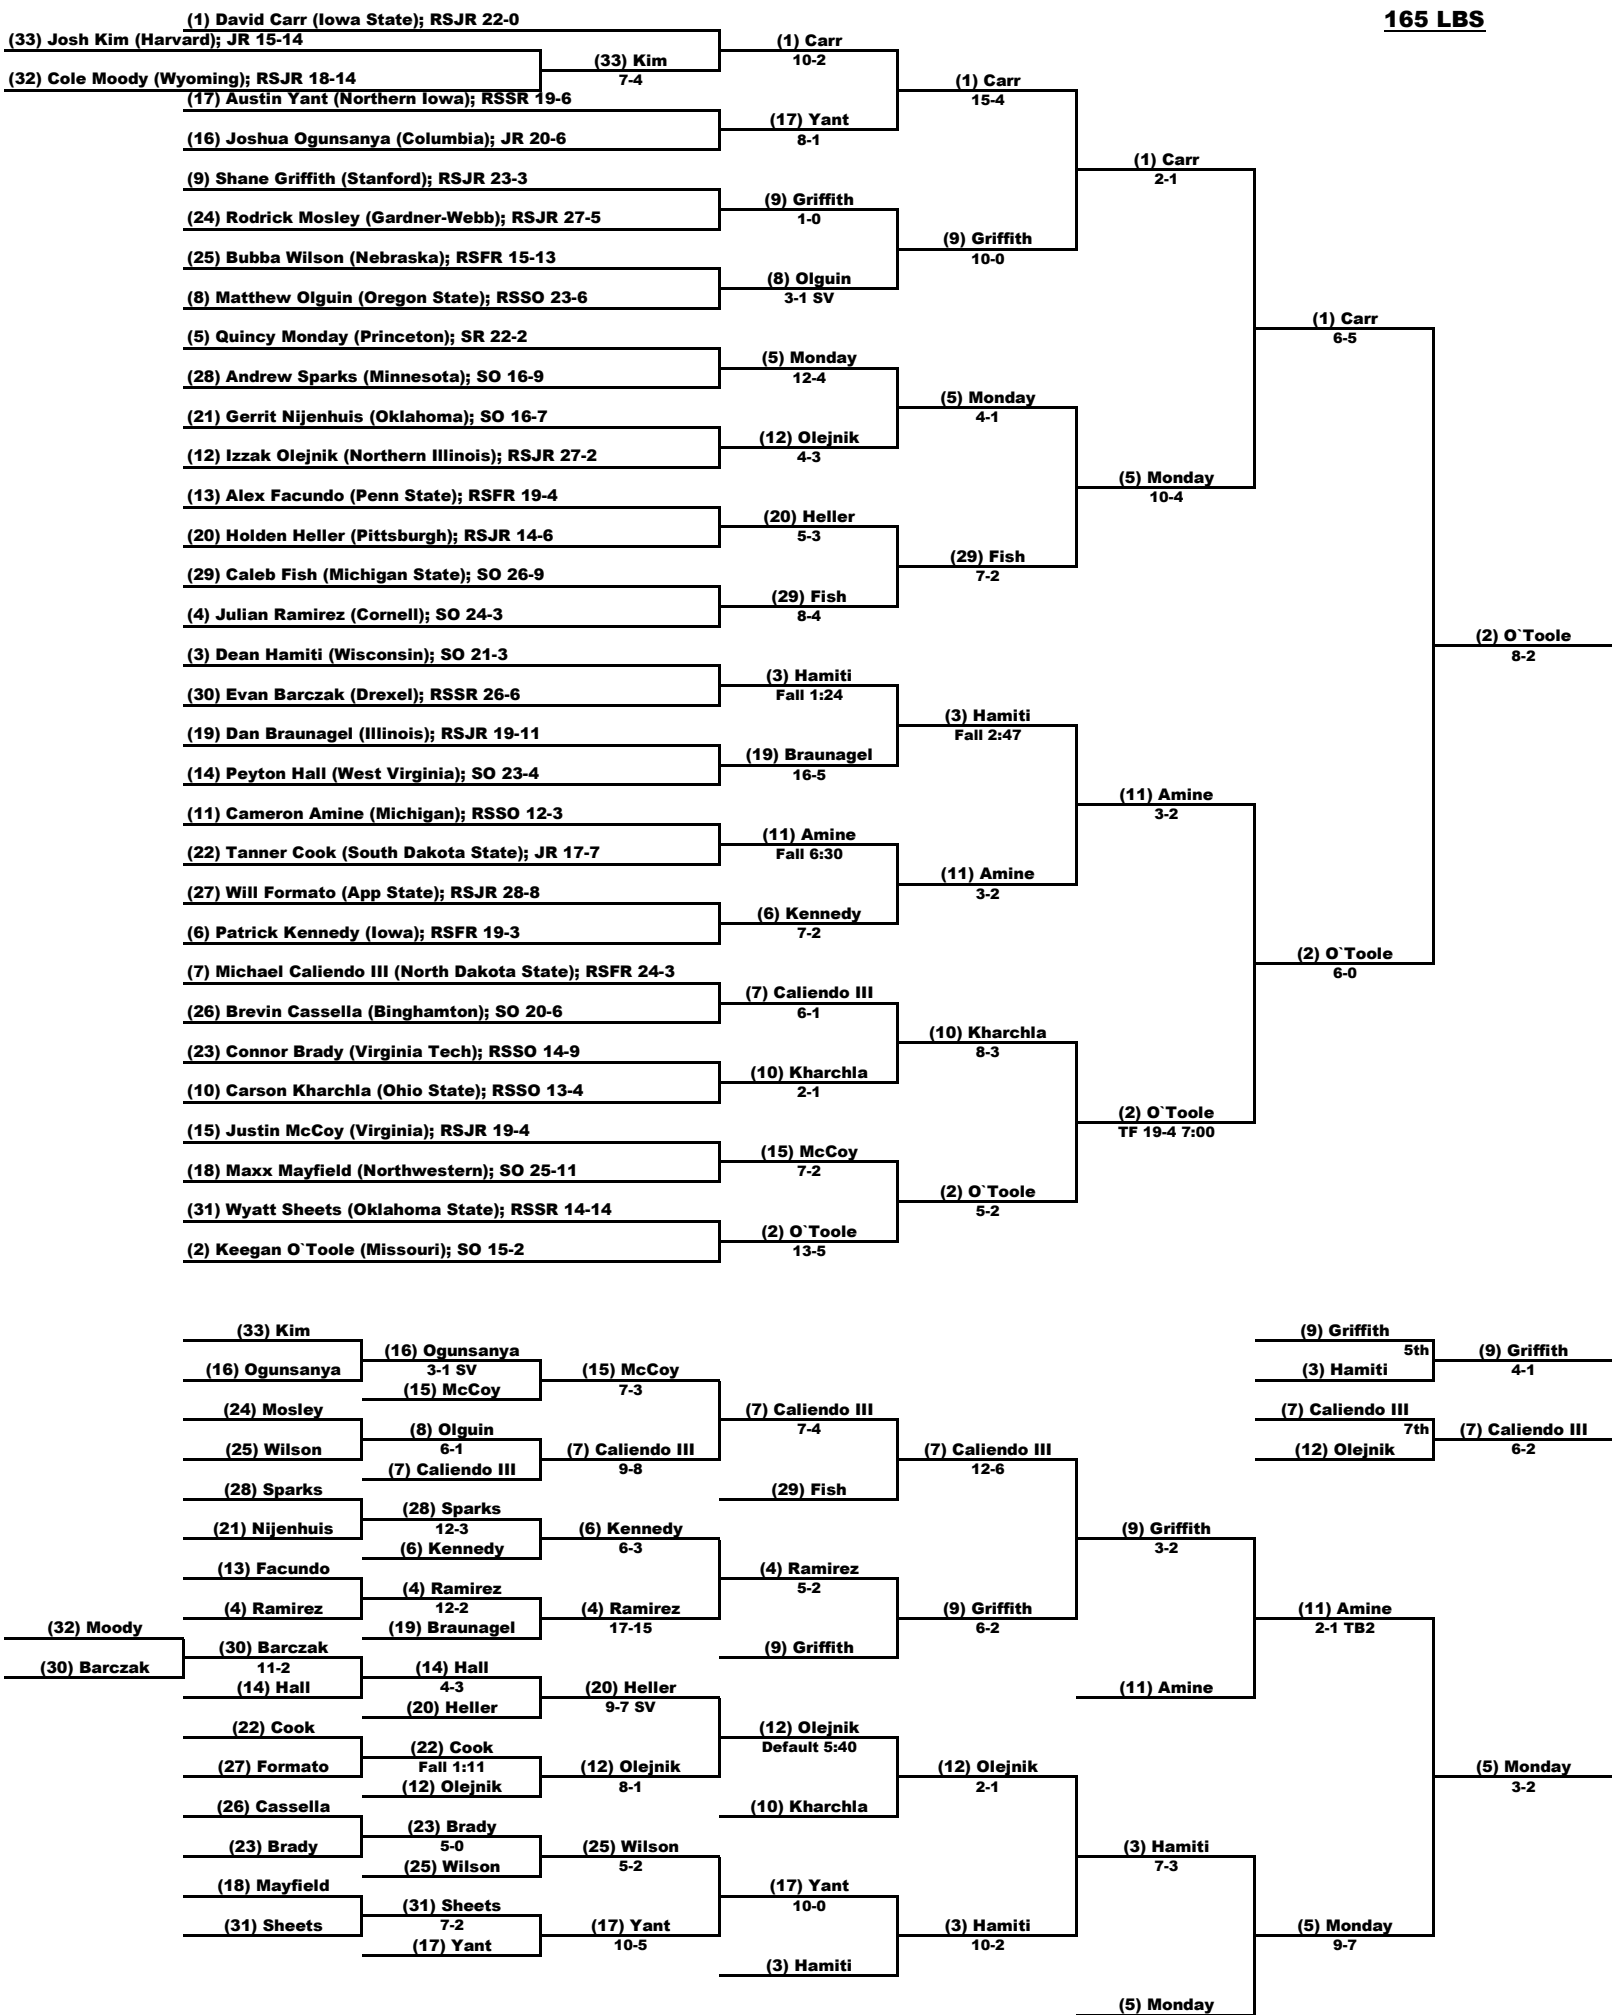

Inside Our Game - 2023 NCAA Division 1 Wrestling Championship Coverage

165 LBS