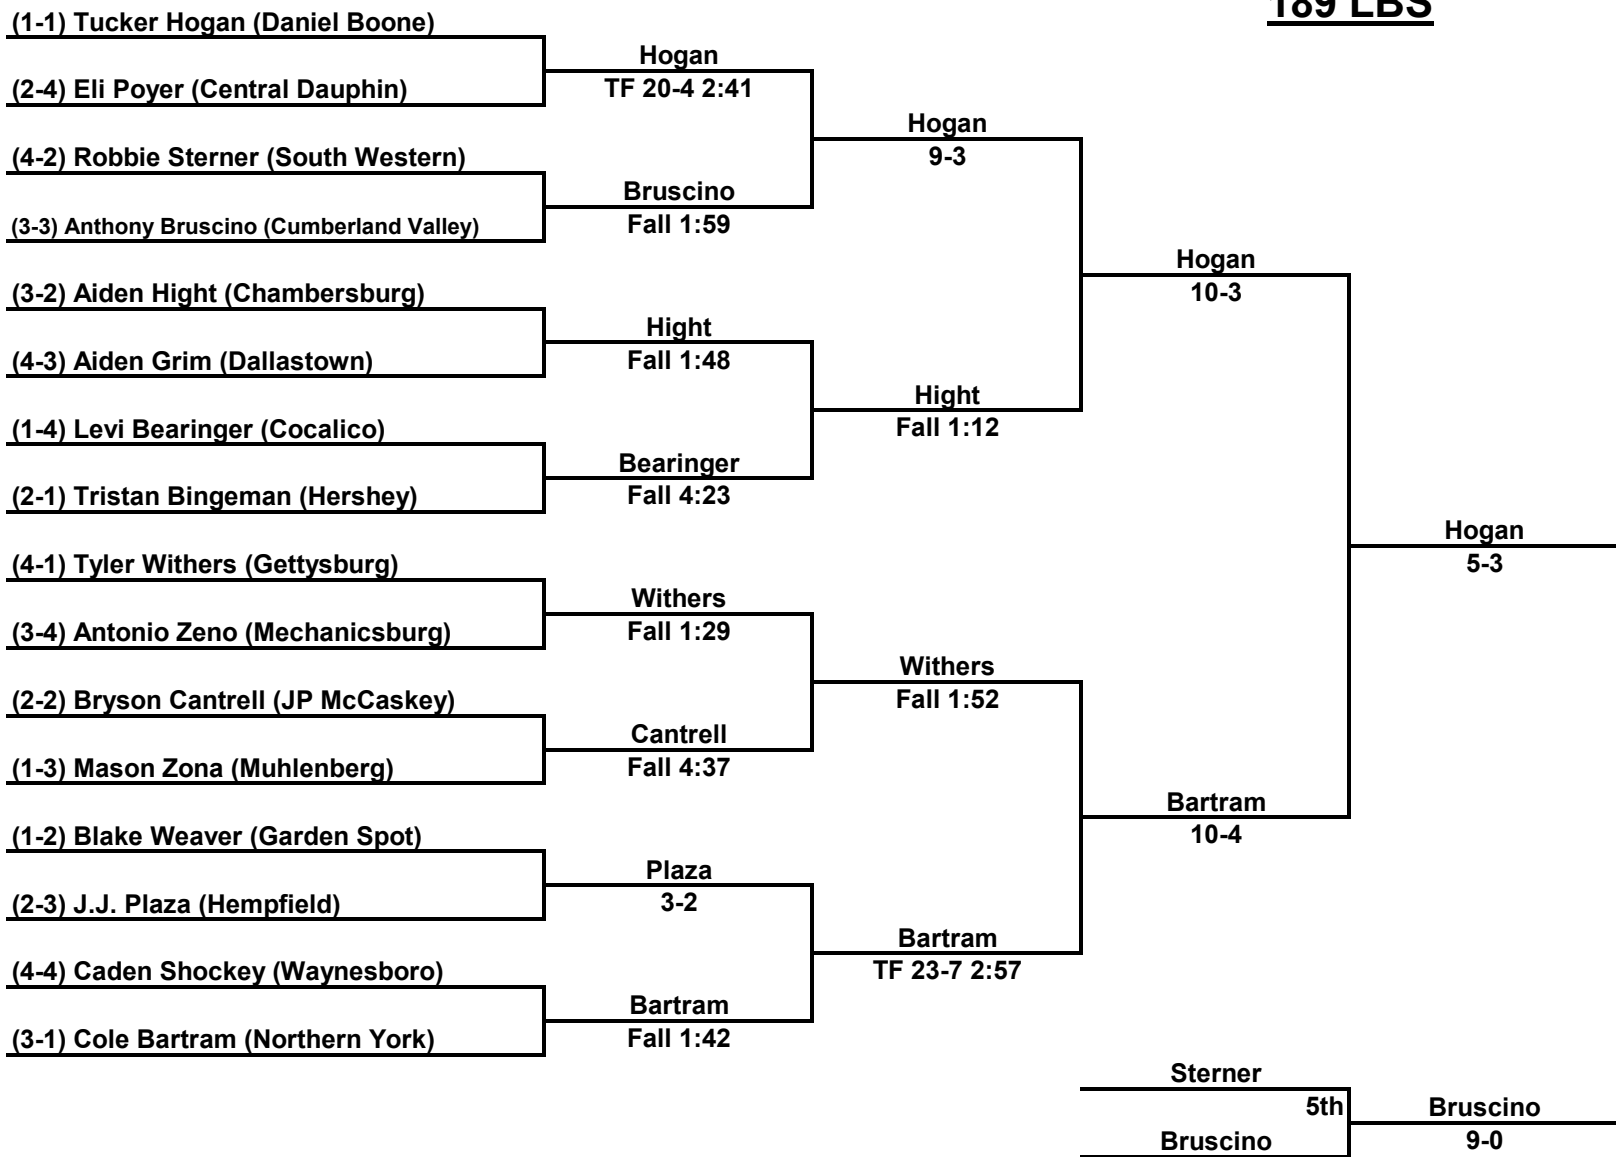

Inside Our Game - 2023 South Central AAA Regional Coverage

189 LBS