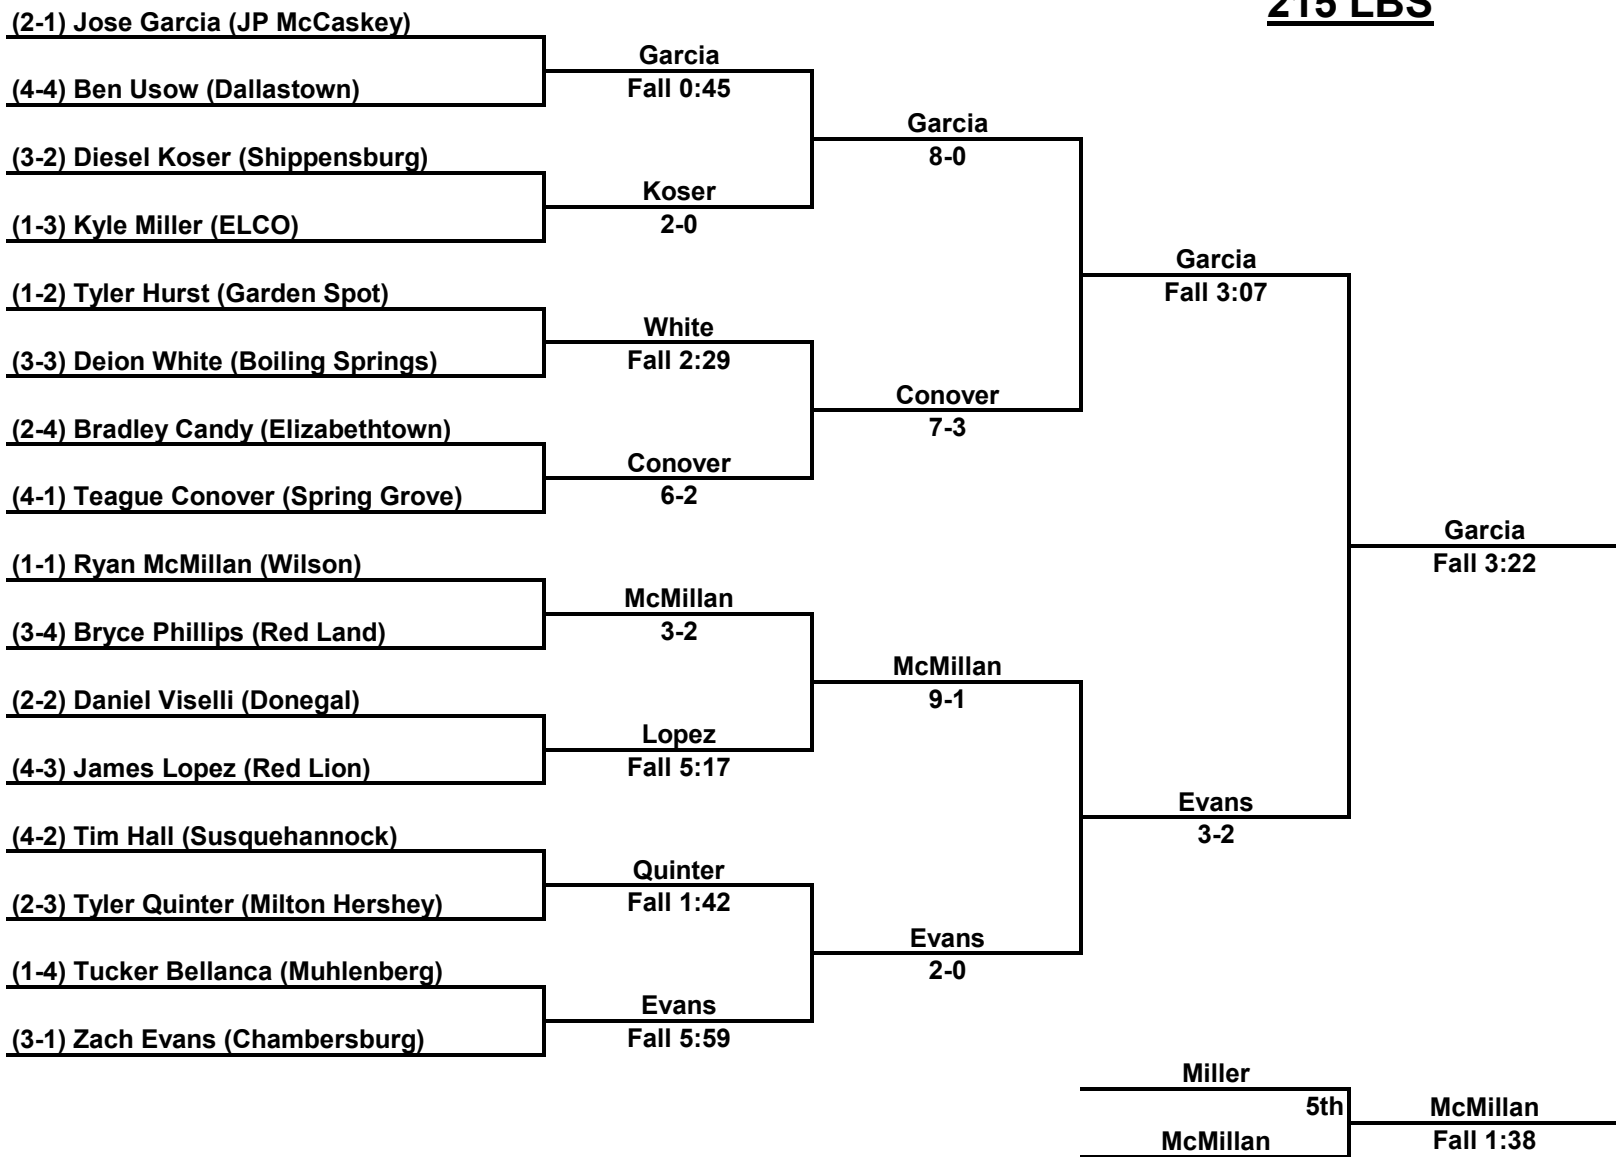

Inside Our Game - 2023 South Central AAA Regional Coverage

215 LBS