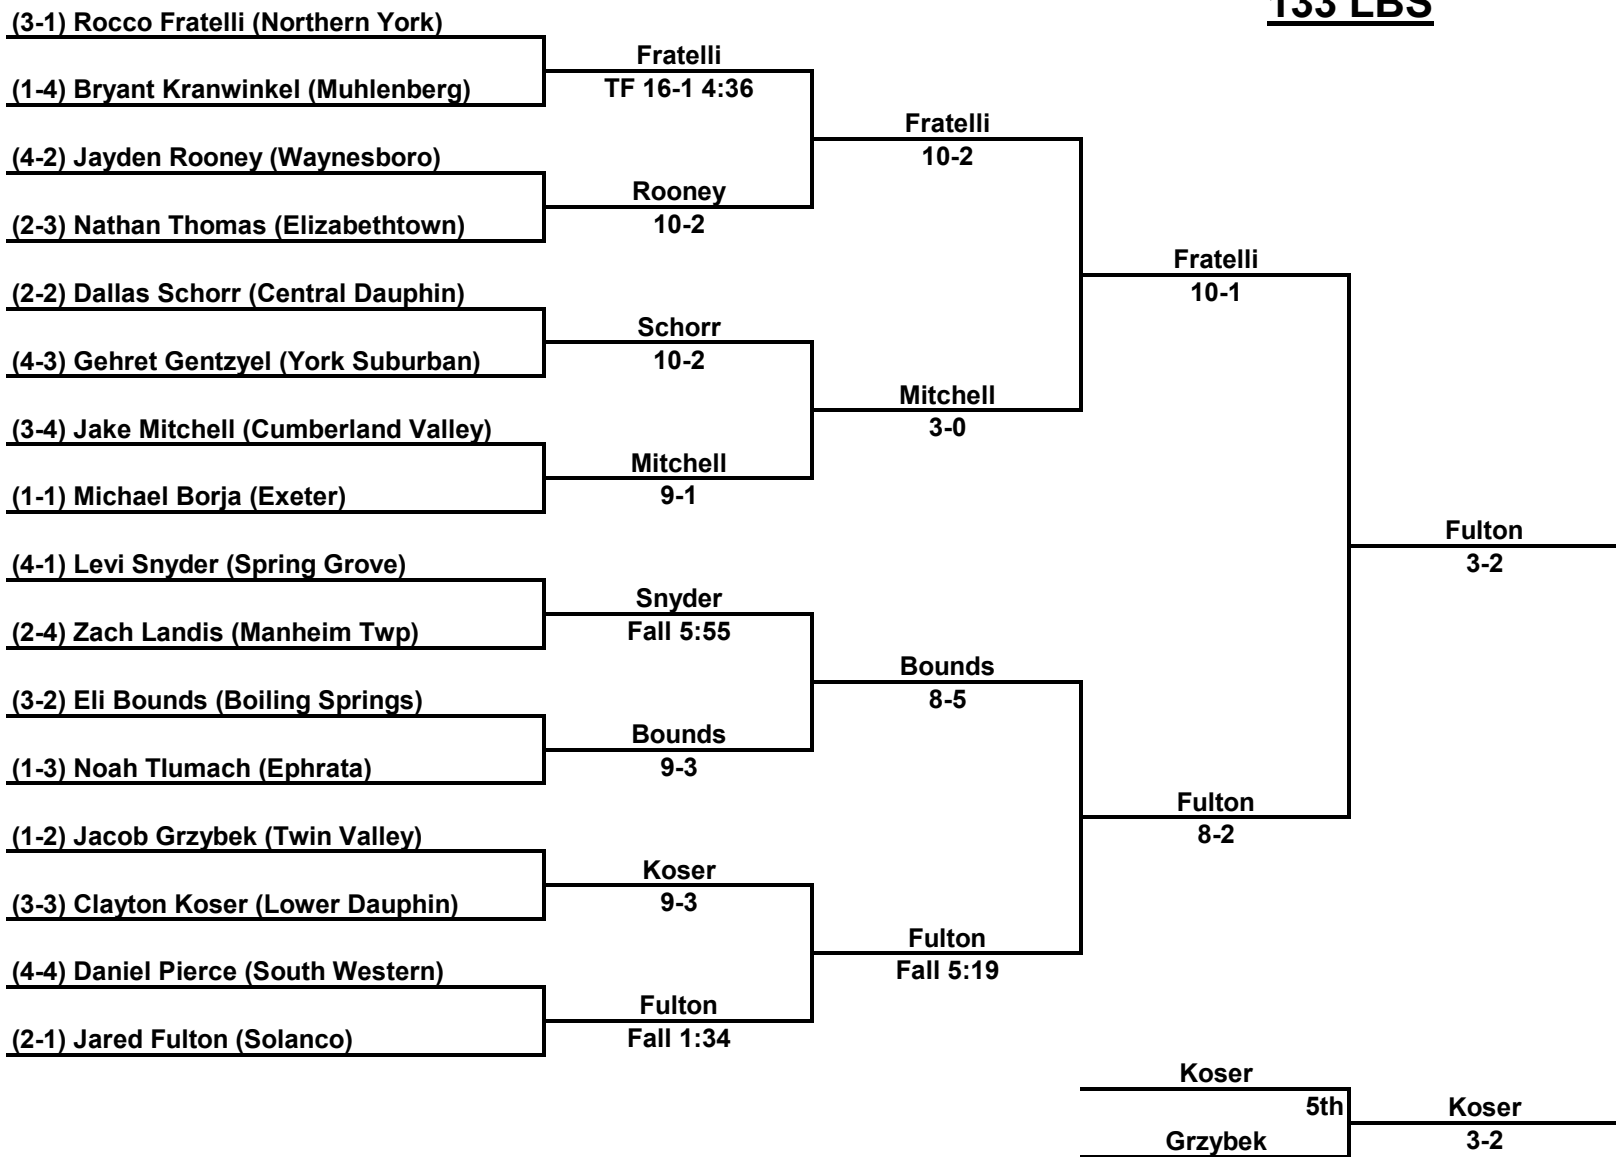

Inside Our Game - 2023 South Central AAA Regional Coverage

133 LBS