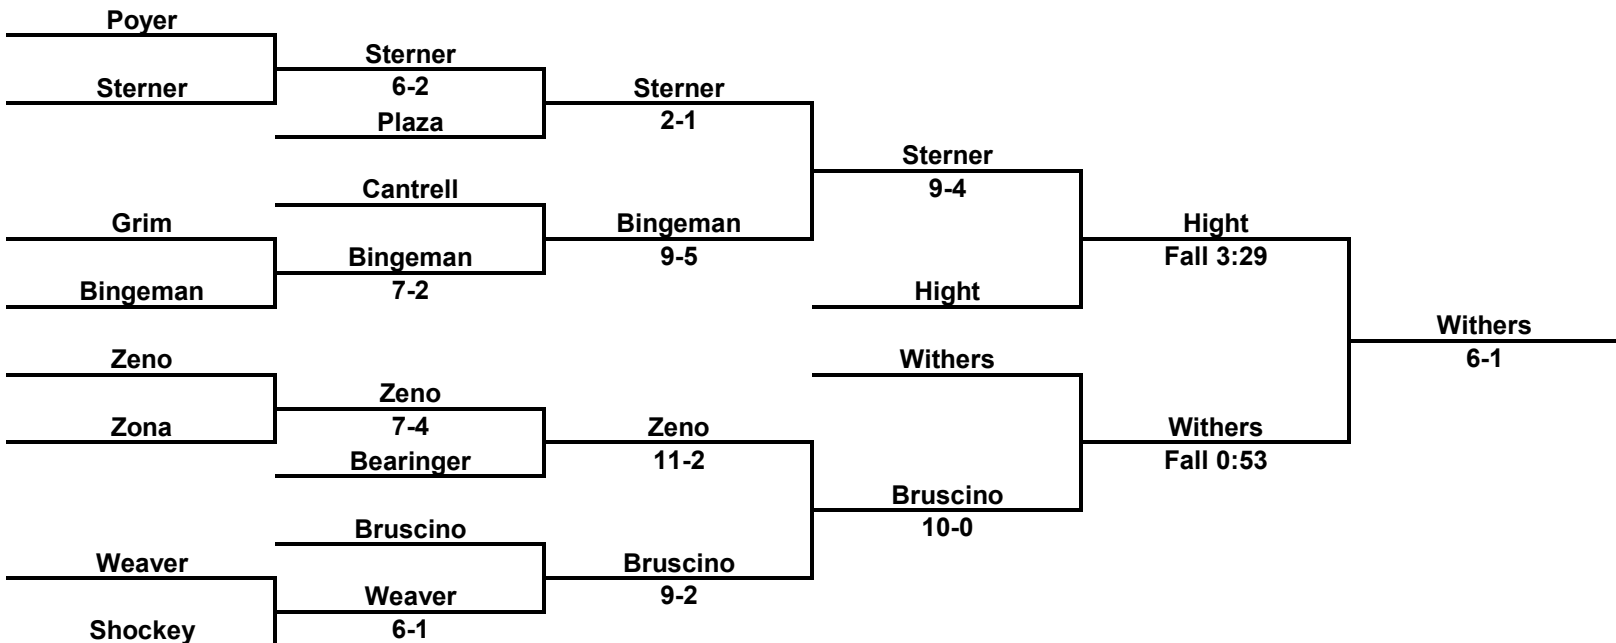

Inside Our Game - 2023 South Central AAA Regional Coverage

189 LBS