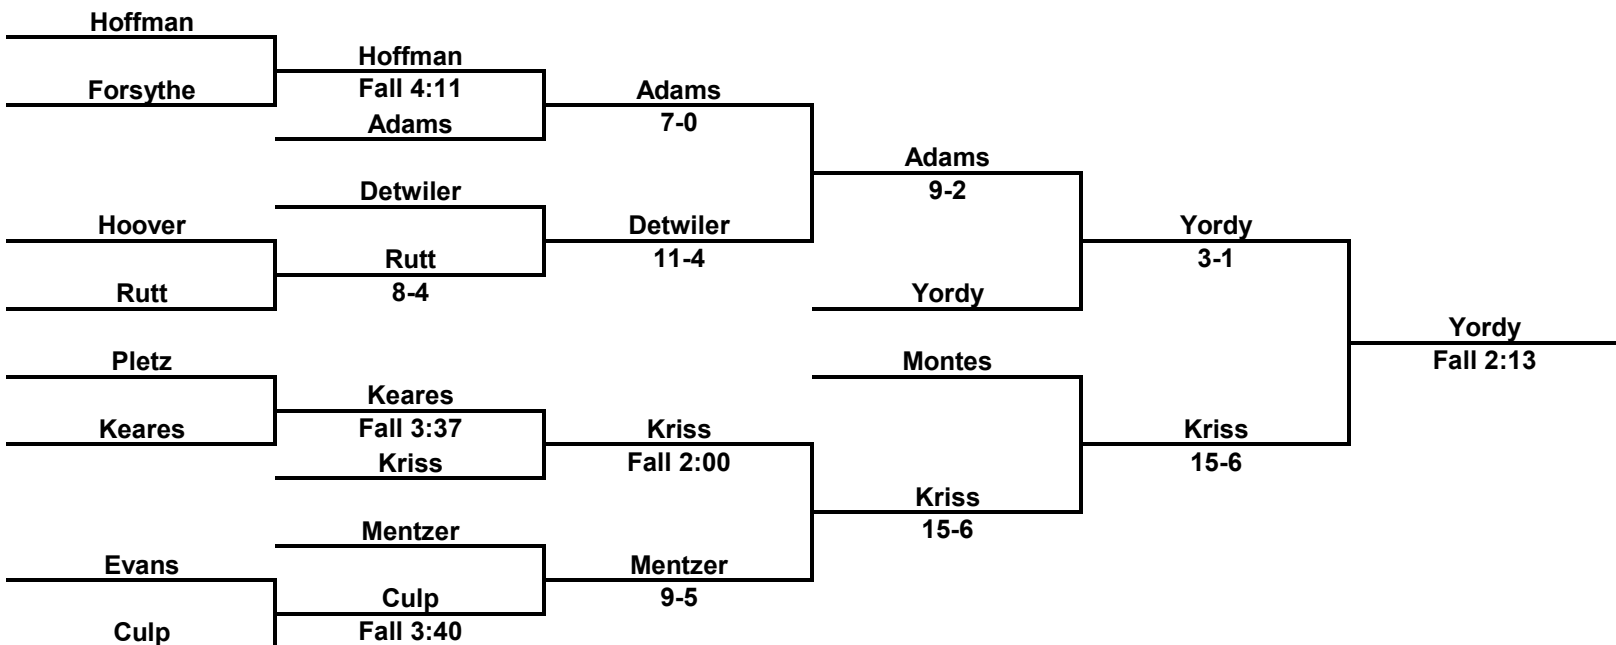

Inside Our Game - 2023 South Central AAA Regional Coverage

107 LBS

Inside Our Game - 2023 South Central AAA Regional Coverage

114 LBS

Inside Our Game - 2023 South Central AAA Regional Coverage

121 LBS

Inside Our Game - 2023 South Central AAA Regional Coverage