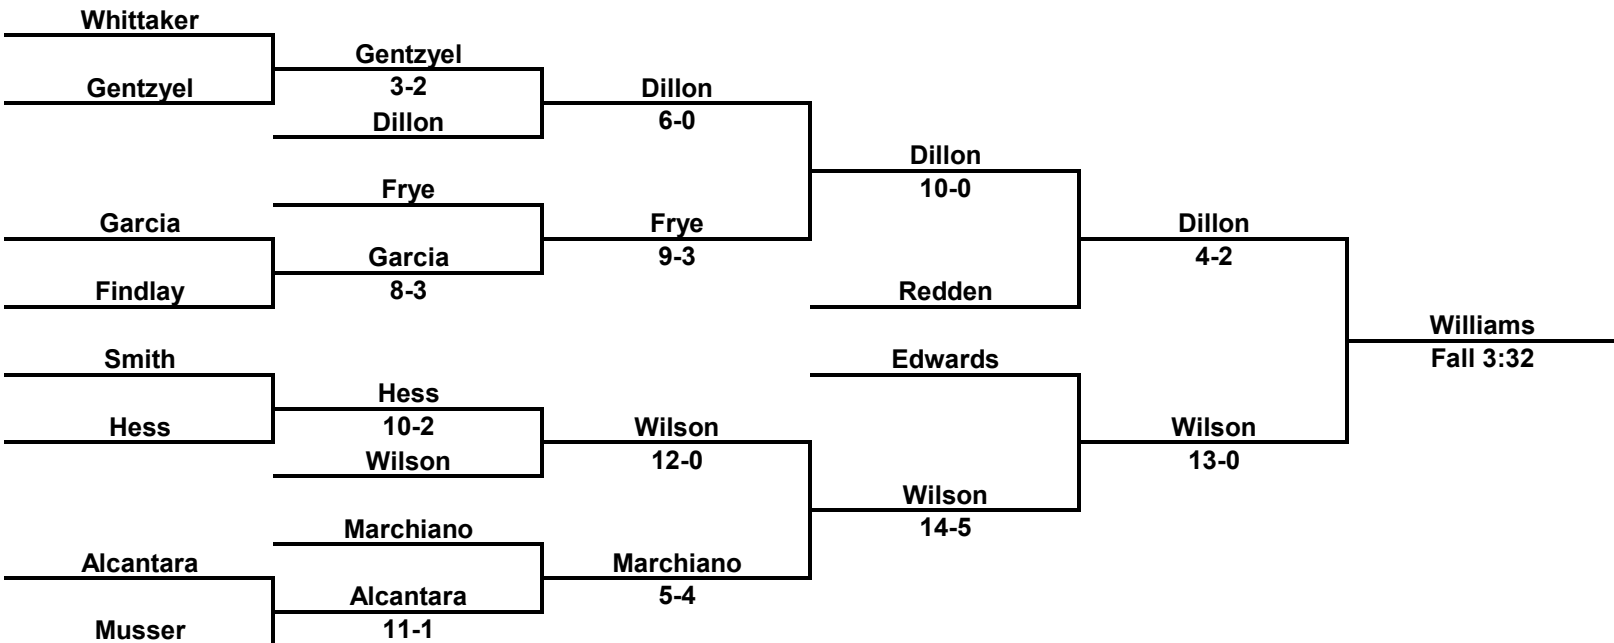

127 LBS

Inside Our Game - 2023 South Central AAA Regional Coverage

133 LBS

Inside Our Game - 2023 South Central AAA Regional Coverage

139 LBS

Inside Our Game - 2023 South Central AAA Regional Coverage

145 LBS