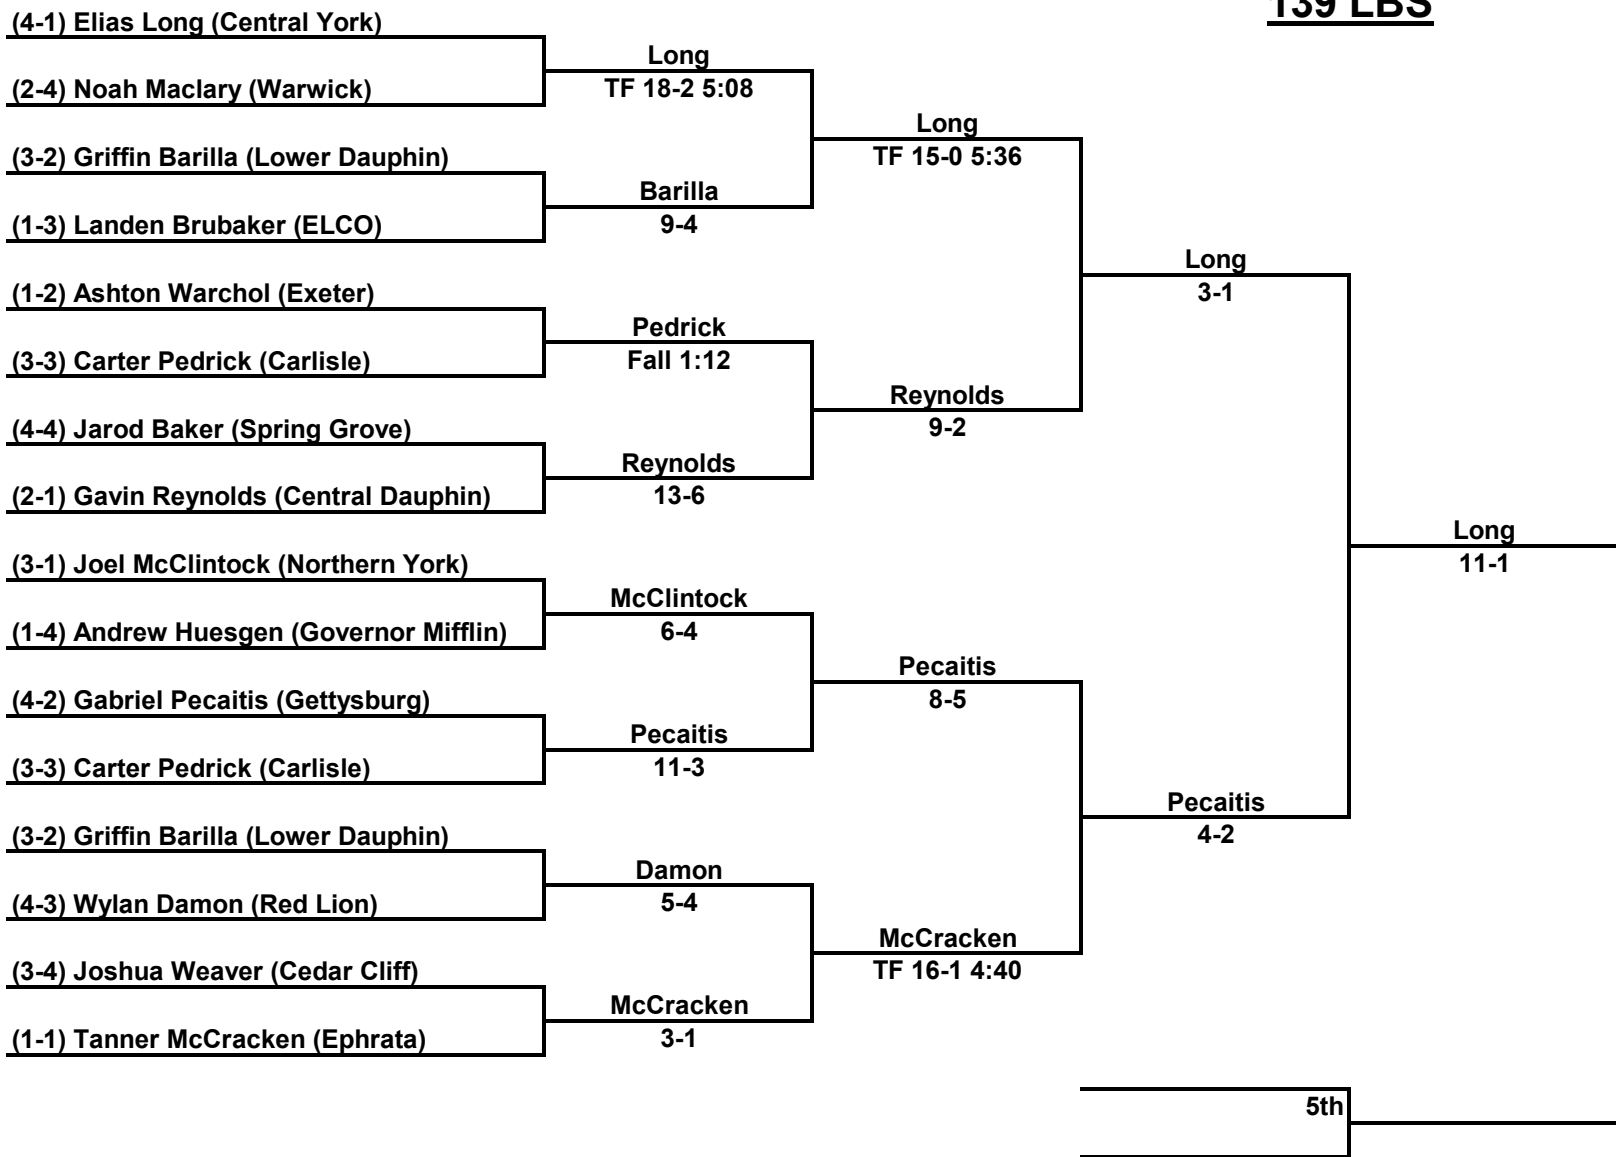

127 LBS

Inside Our Game - 2023 South Central AAA Regional Coverage

133 LBS

Inside Our Game - 2023 South Central AAA Regional Coverage

139 LBS

Inside Our Game - 2023 South Central AAA Regional Coverage

145 LBS