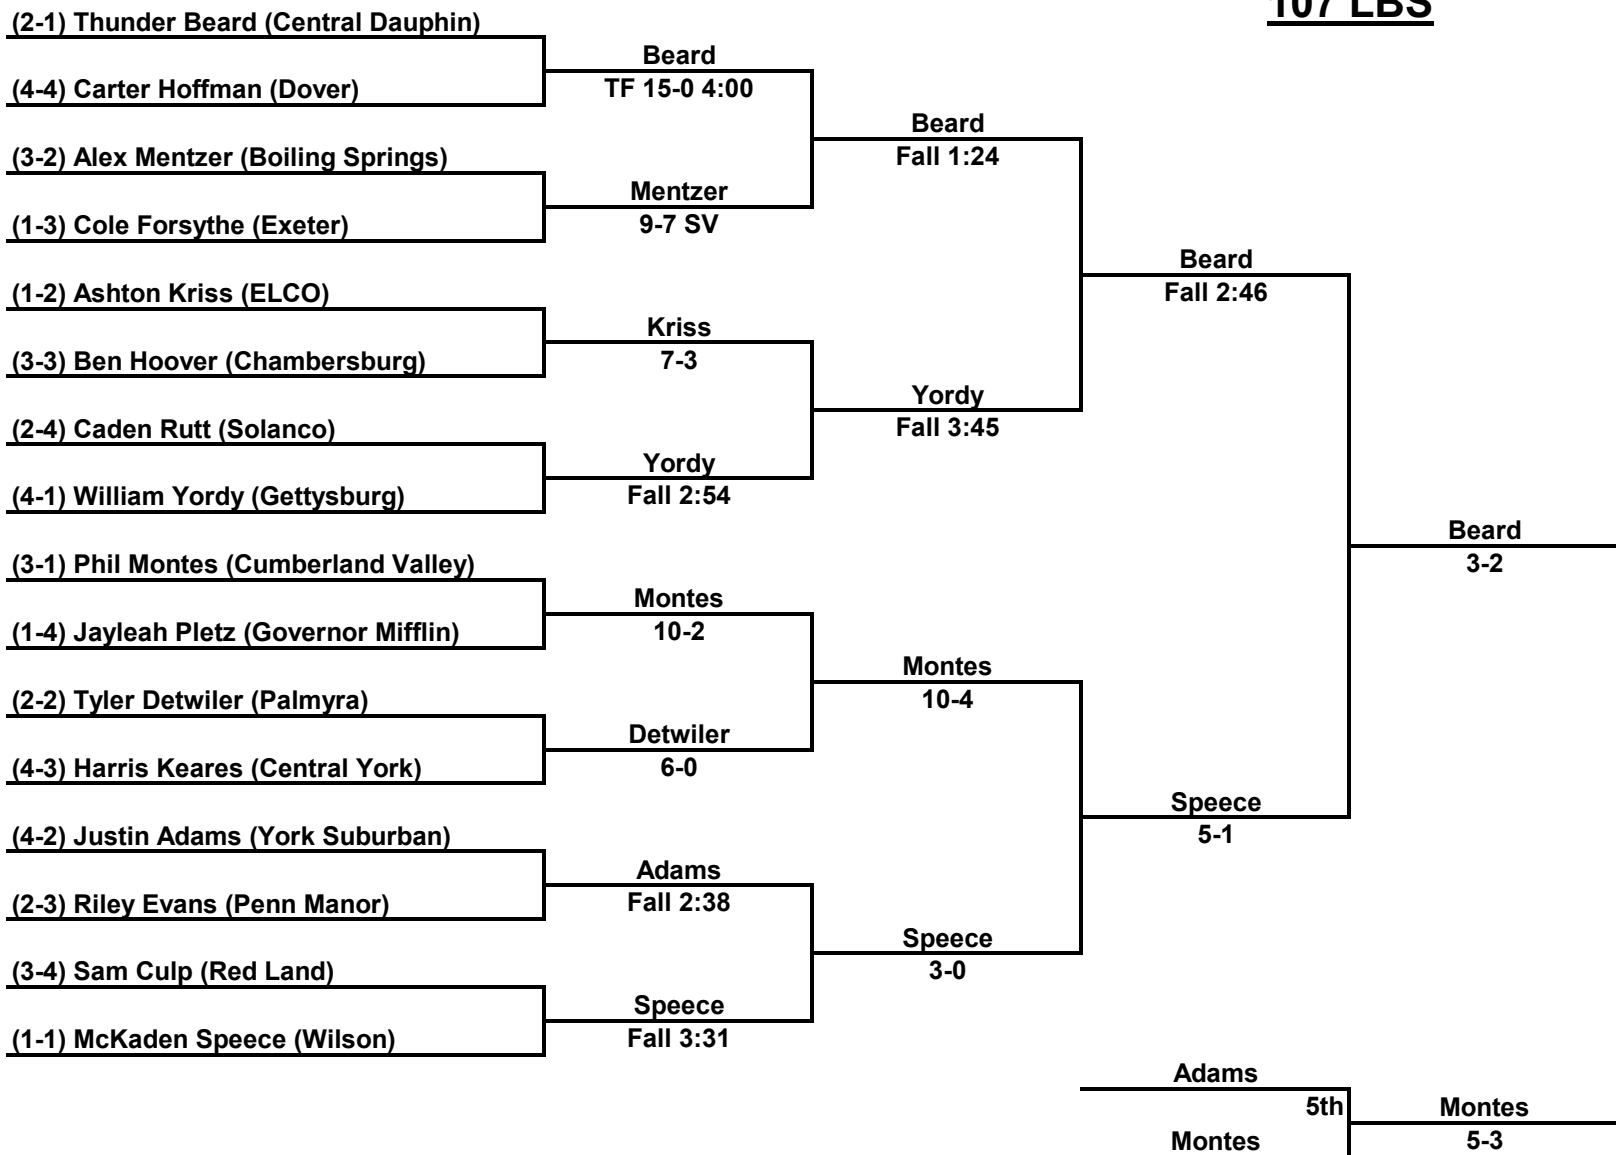

Inside Our Game - 2023 South Central AAA Regional Coverage

107 LBS

Inside Our Game - 2023 South Central AAA Regional Coverage

114 LBS

Inside Our Game - 2023 South Central AAA Regional Coverage

121 LBS

Inside Our Game - 2023 South Central AAA Regional Coverage

127 LBS

Inside Our Game - 2023 South Central AAA Regional Coverage

133 LBS

Inside Our Game - 2023 South Central AAA Regional Coverage

139 LBS

Inside Our Game - 2023 South Central AAA Regional Coverage

145 LBS