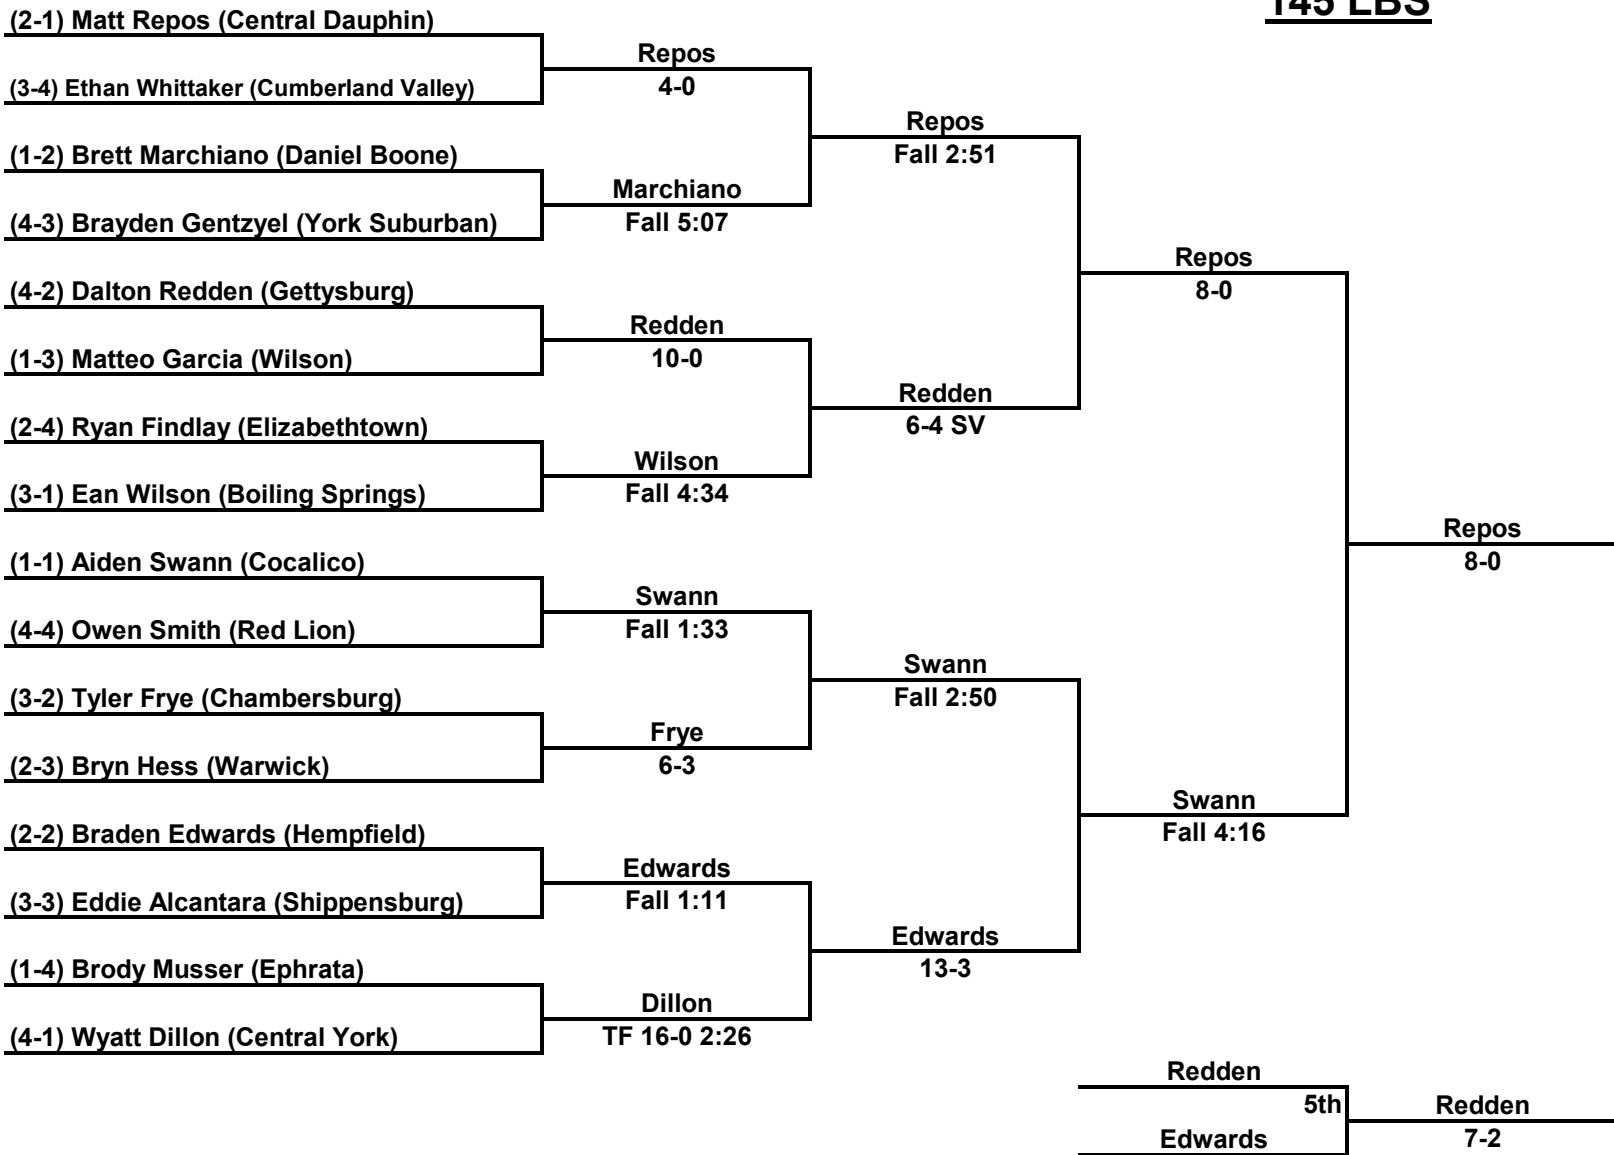

127 LBS

Inside Our Game - 2023 South Central AAA Regional Coverage

133 LBS

Inside Our Game - 2023 South Central AAA Regional Coverage

139 LBS

Inside Our Game - 2023 South Central AAA Regional Coverage

145 LBS