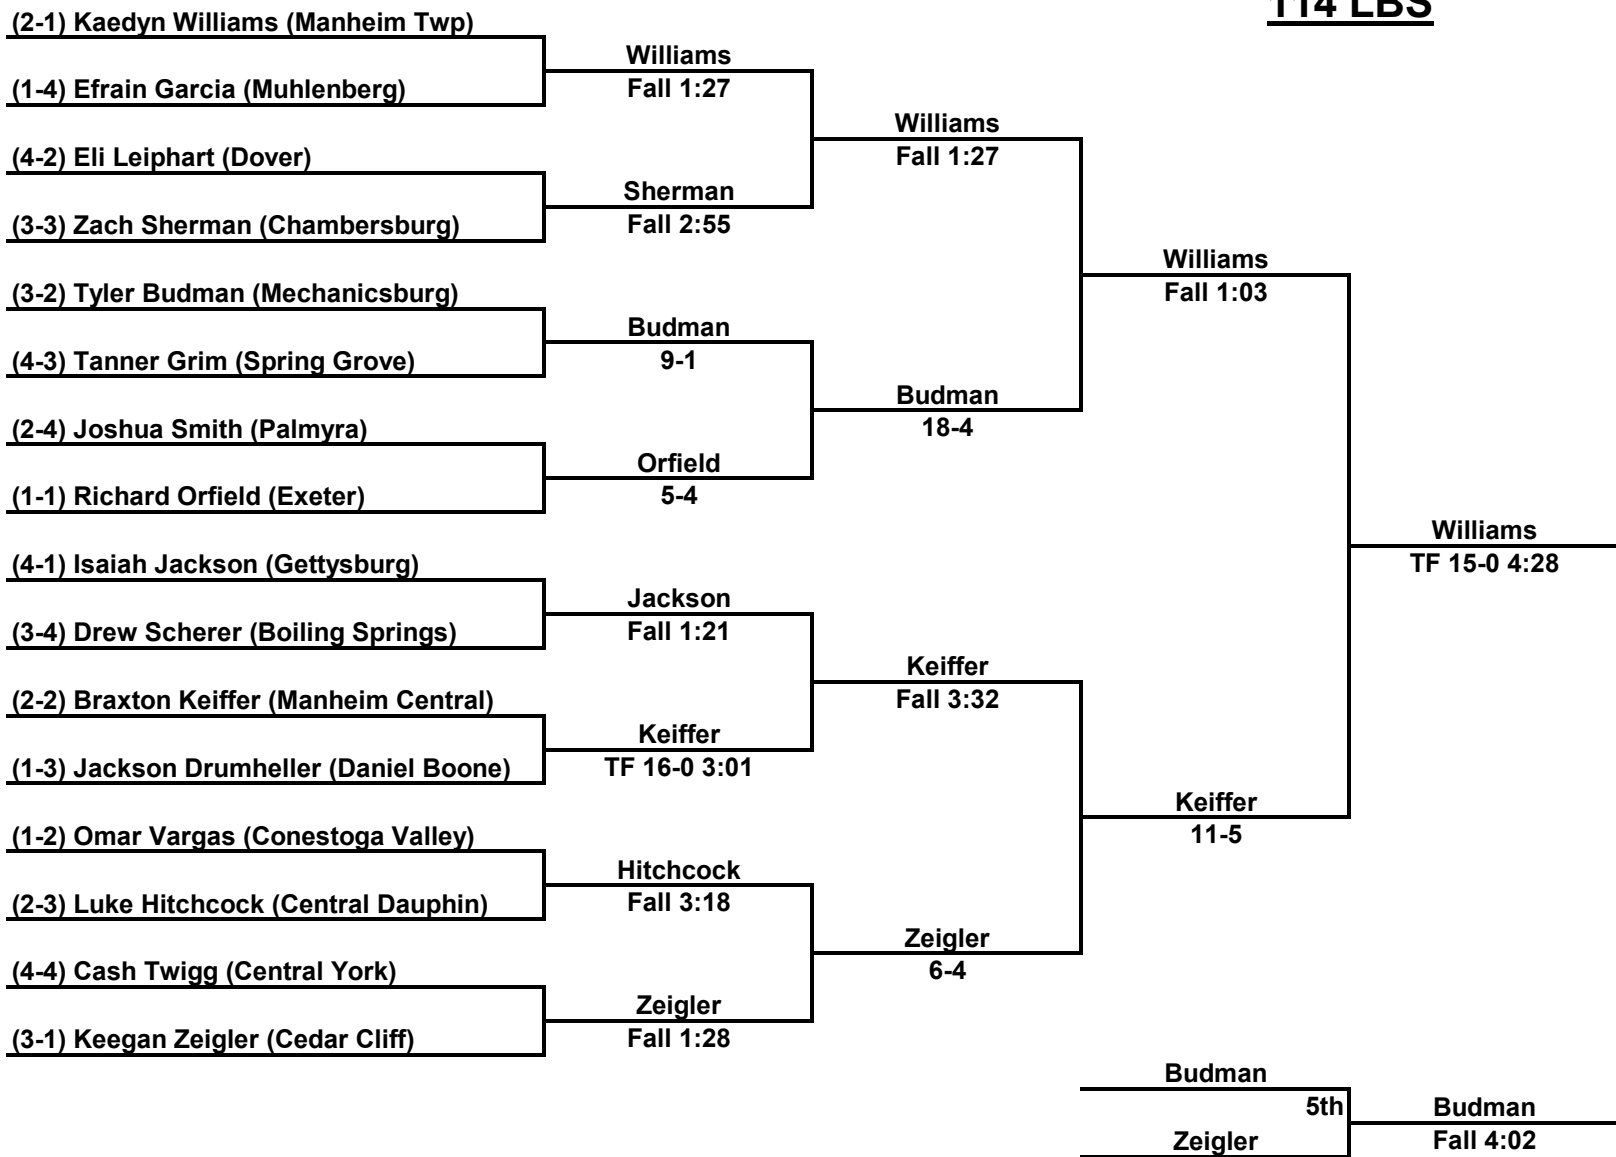

Inside Our Game - 2023 South Central AAA Regional Coverage

107 LBS

Inside Our Game - 2023 South Central AAA Regional Coverage

114 LBS

Inside Our Game - 2023 South Central AAA Regional Coverage

121 LBS

Inside Our Game - 2023 South Central AAA Regional Coverage