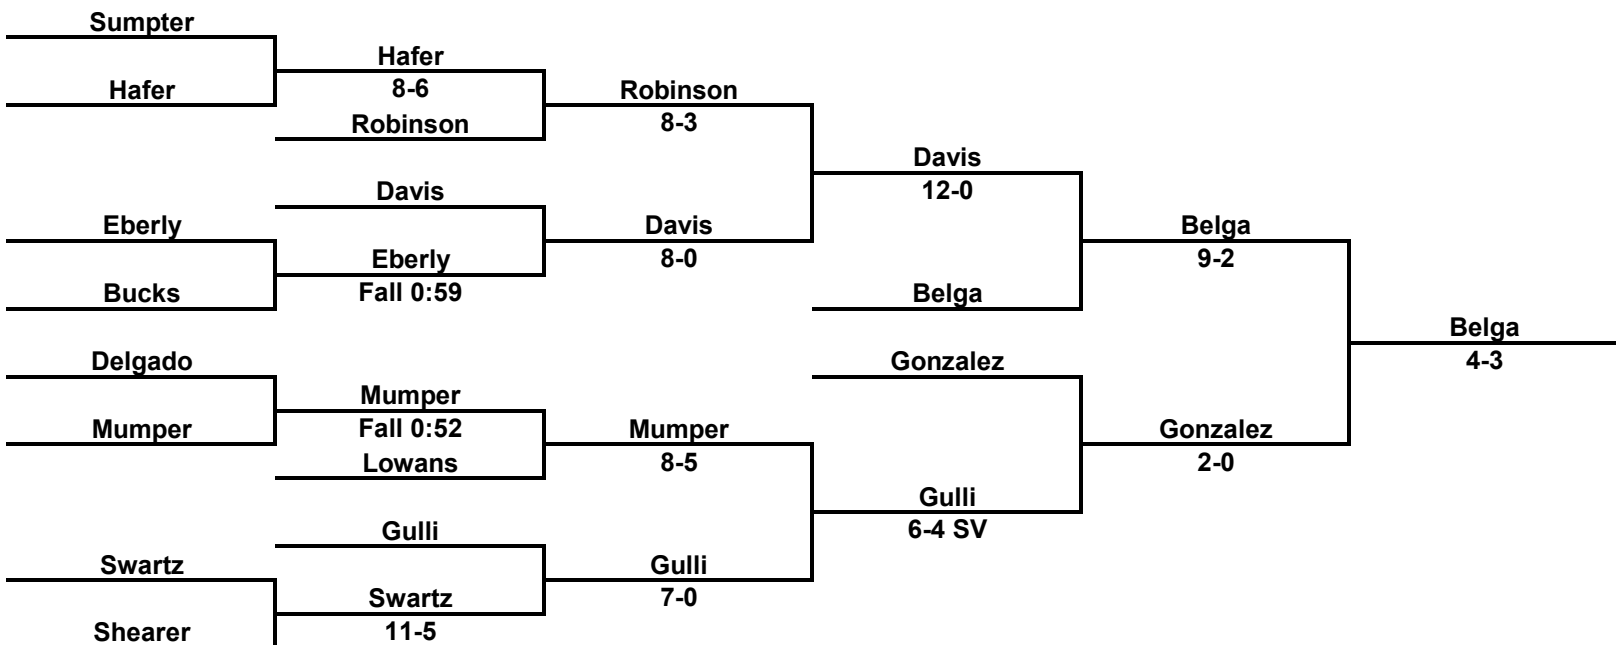

Inside Our Game - 2023 South Central AAA Regional Coverage

152 LBS