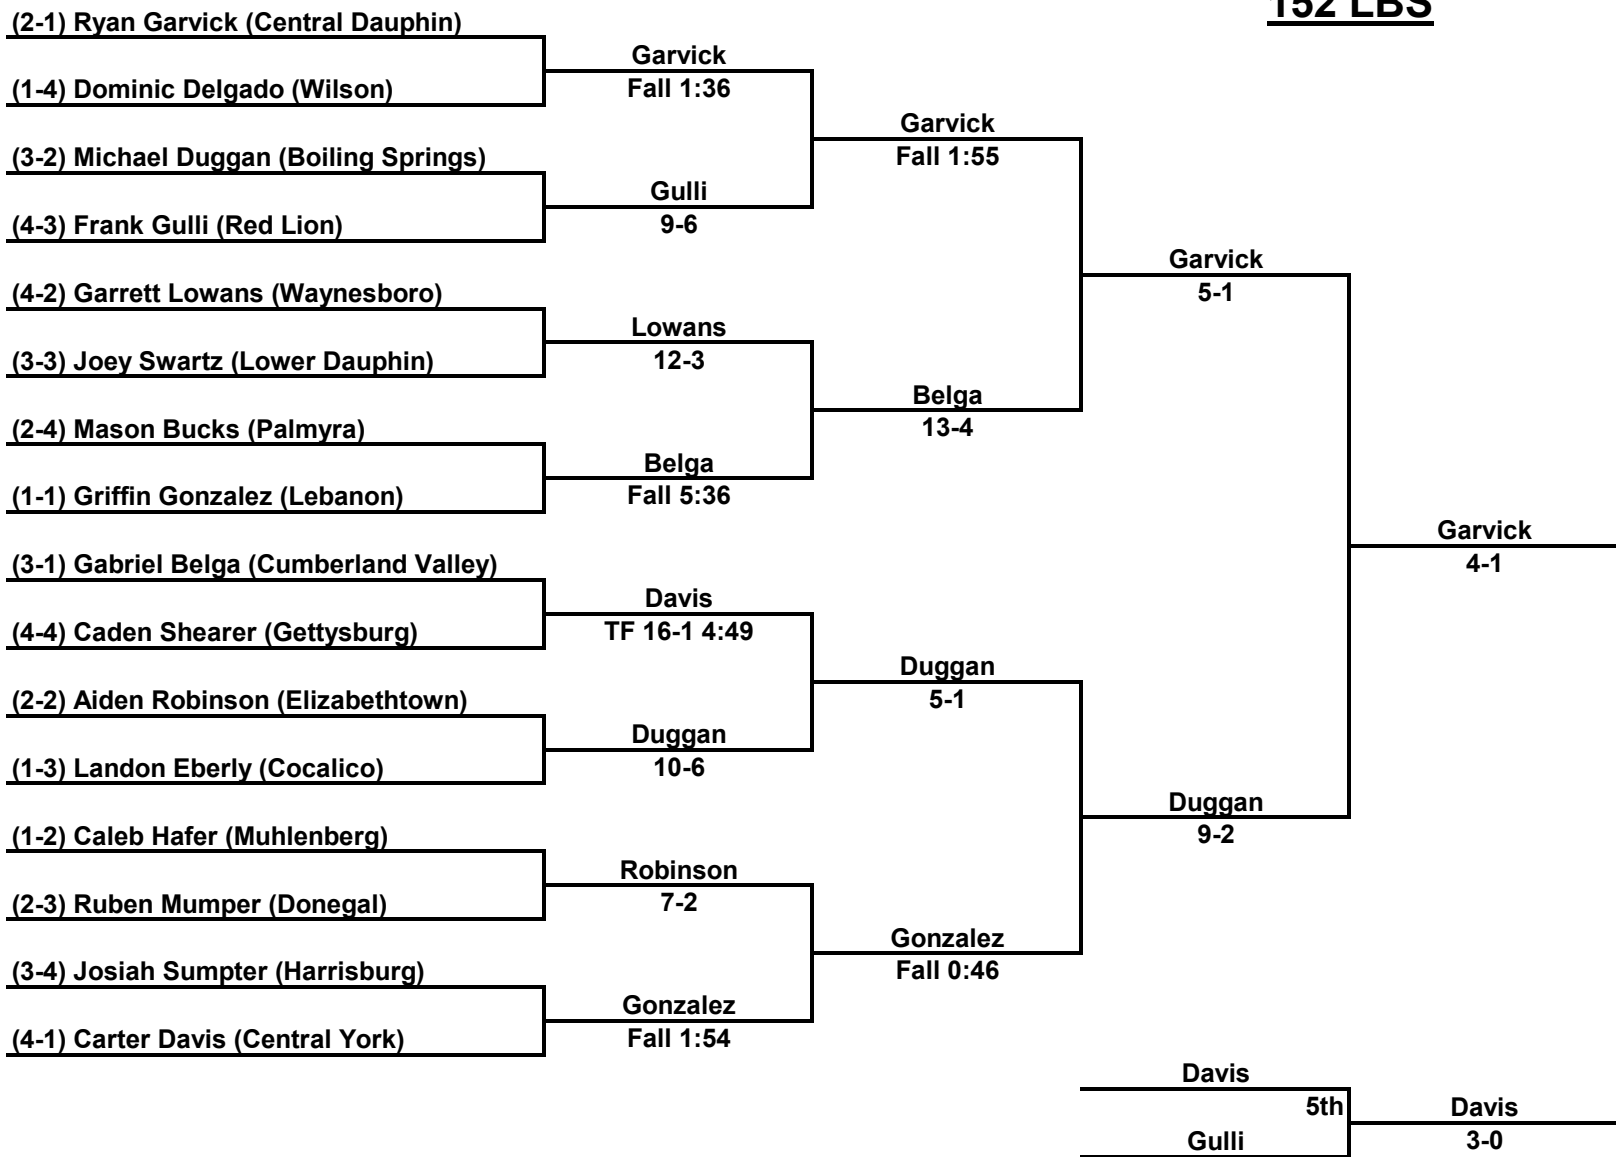

Inside Our Game - 2023 South Central AAA Regional Coverage

152 LBS