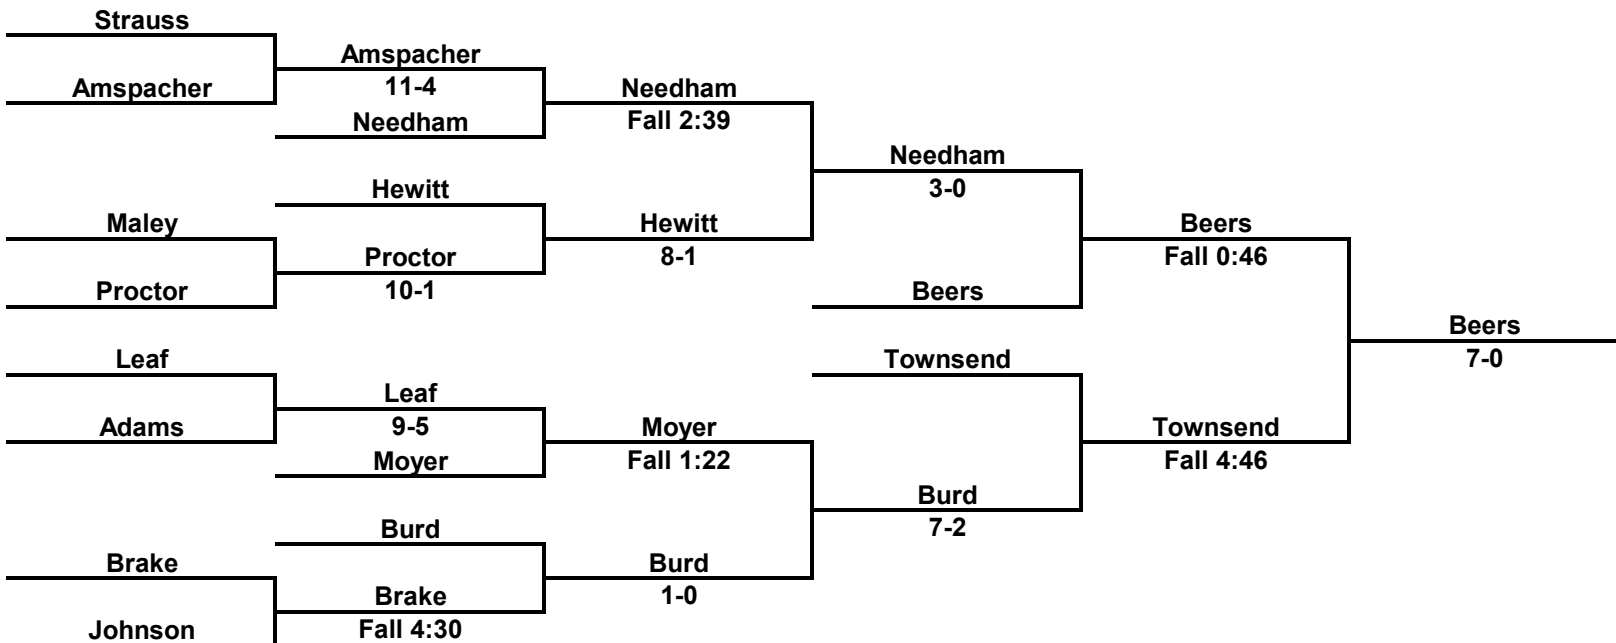

Inside Our Game - 2023 South Central AAA Regional Coverage

160 LBS