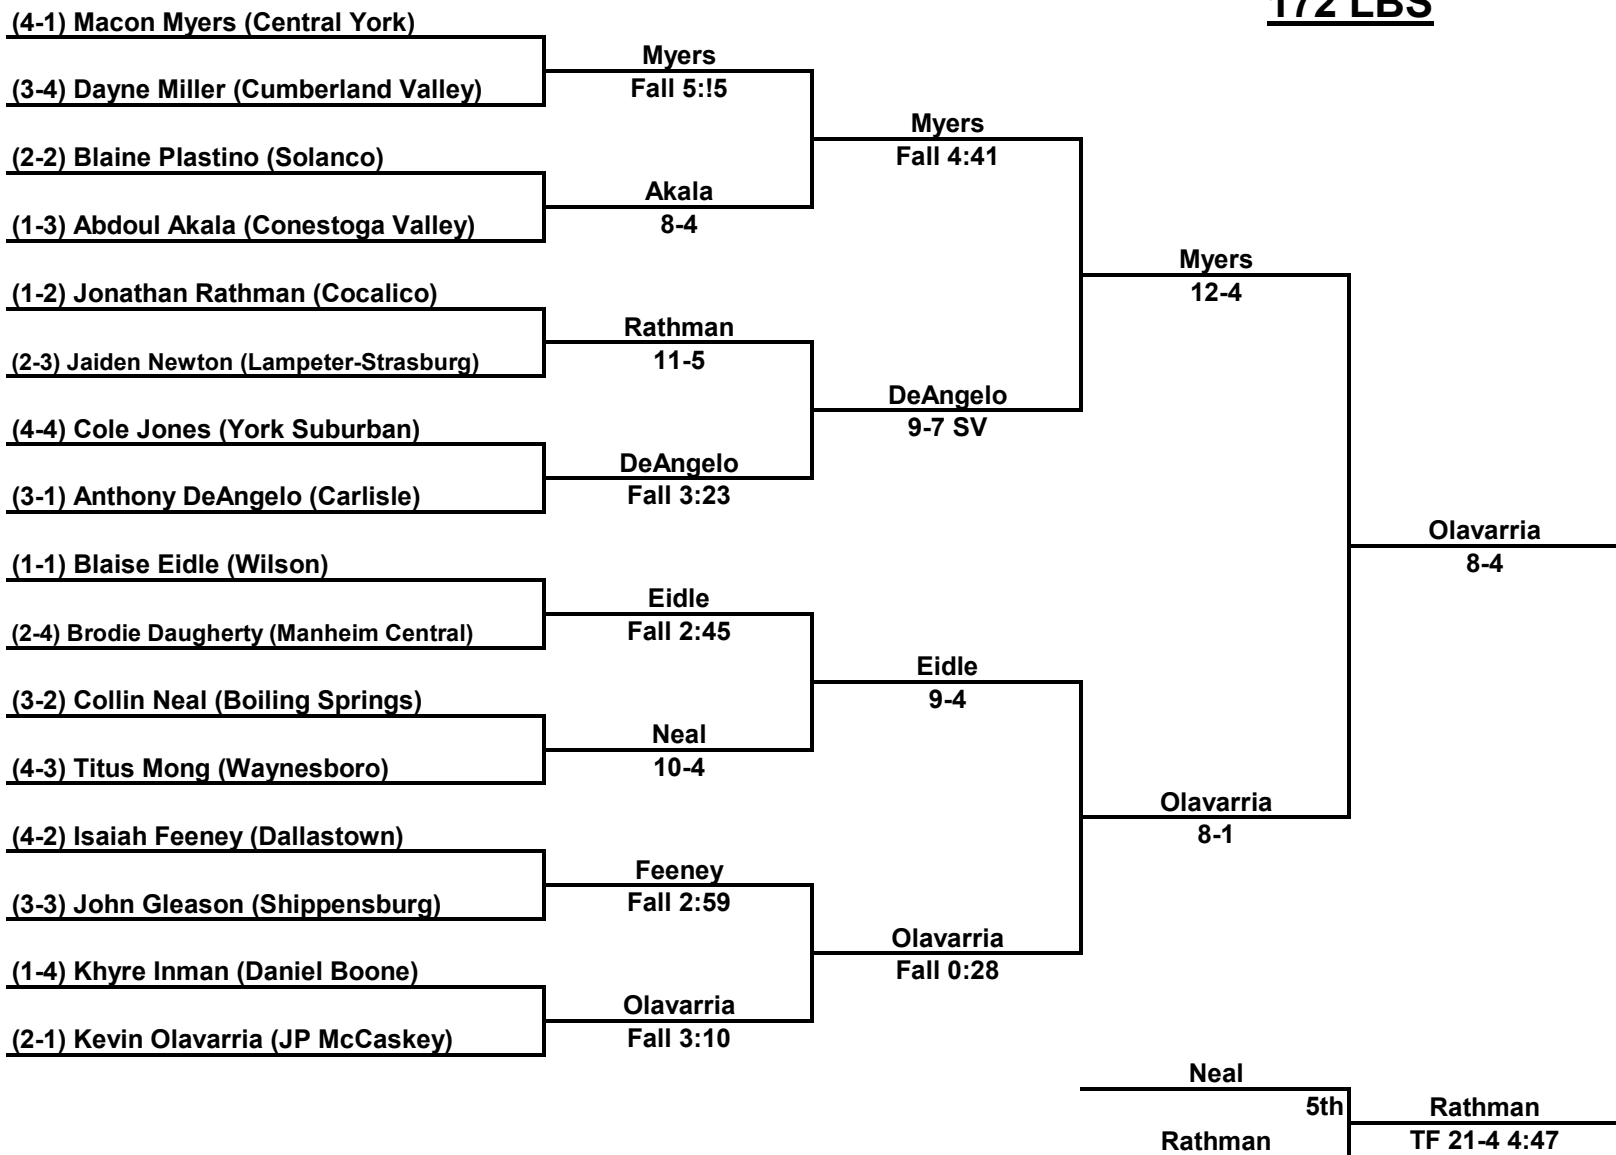

Inside Our Game - 2023 South Central AAA Regional Coverage

152 LBS

Inside Our Game - 2023 South Central AAA Regional Coverage

160 LBS

Inside Our Game - 2023 South Central AAA Regional Coverage

172 LBS

Inside Our Game - 2023 South Central AAA Regional Coverage