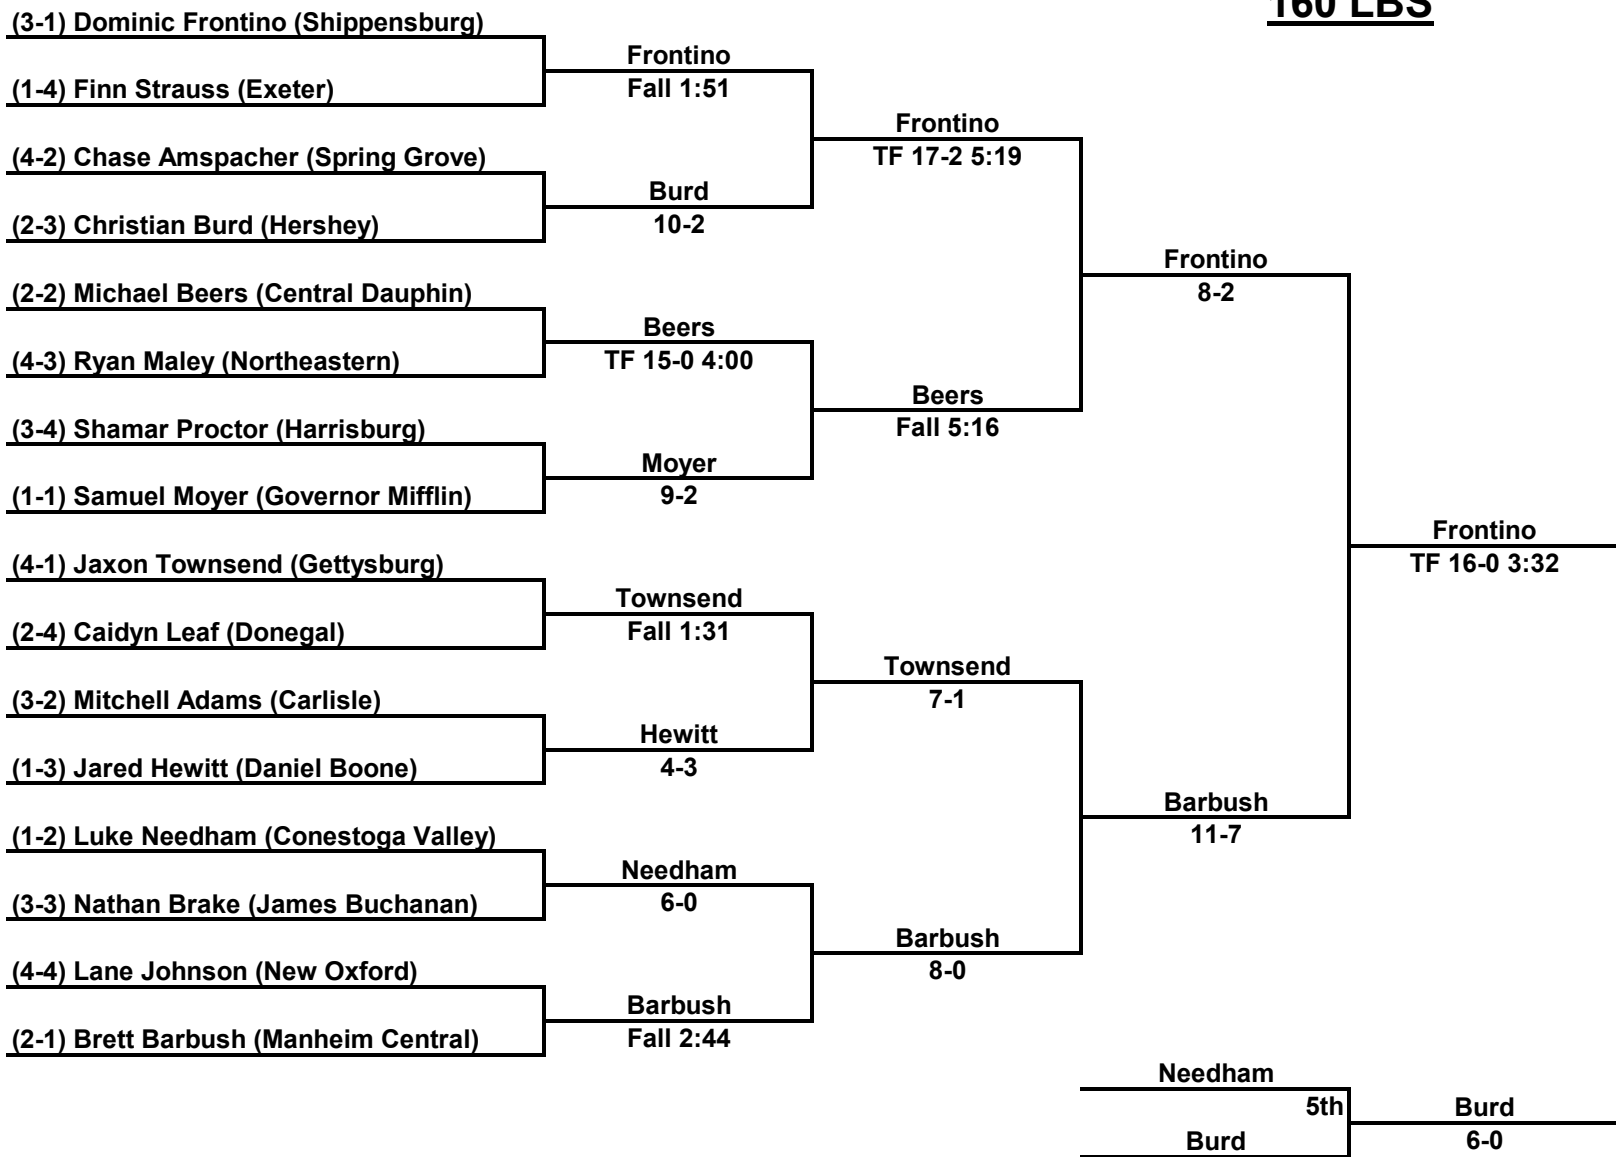

Inside Our Game - 2023 South Central AAA Regional Coverage

160 LBS