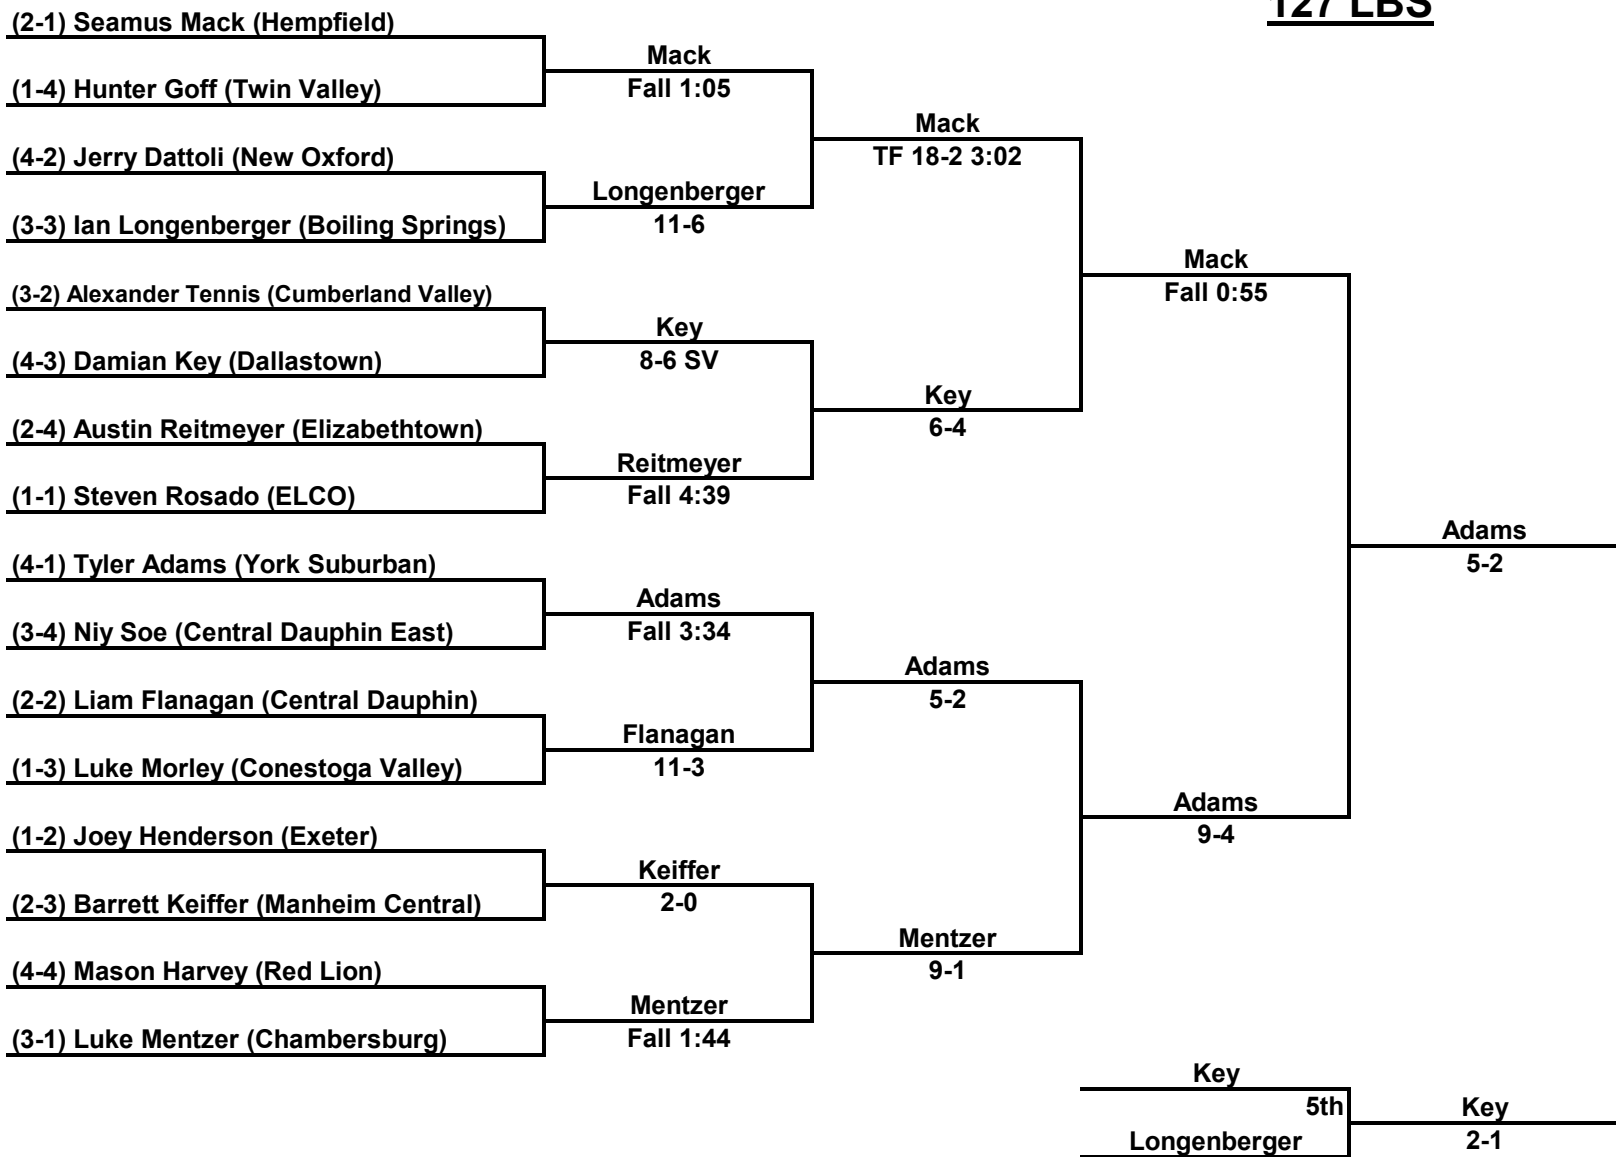

Inside Our Game - 2023 South Central AAA Regional Coverage

127 LBS