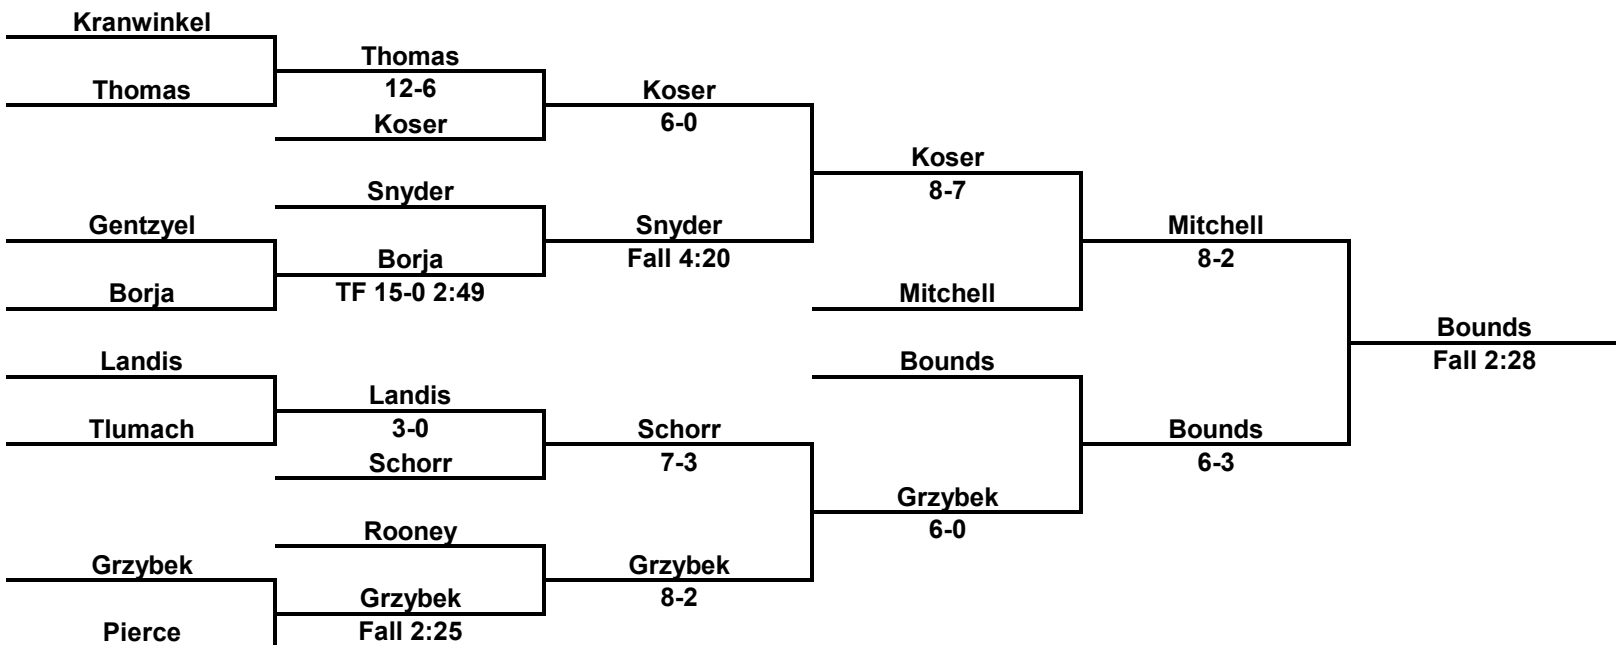

Inside Our Game - 2023 South Central AAA Regional Coverage

133 LBS