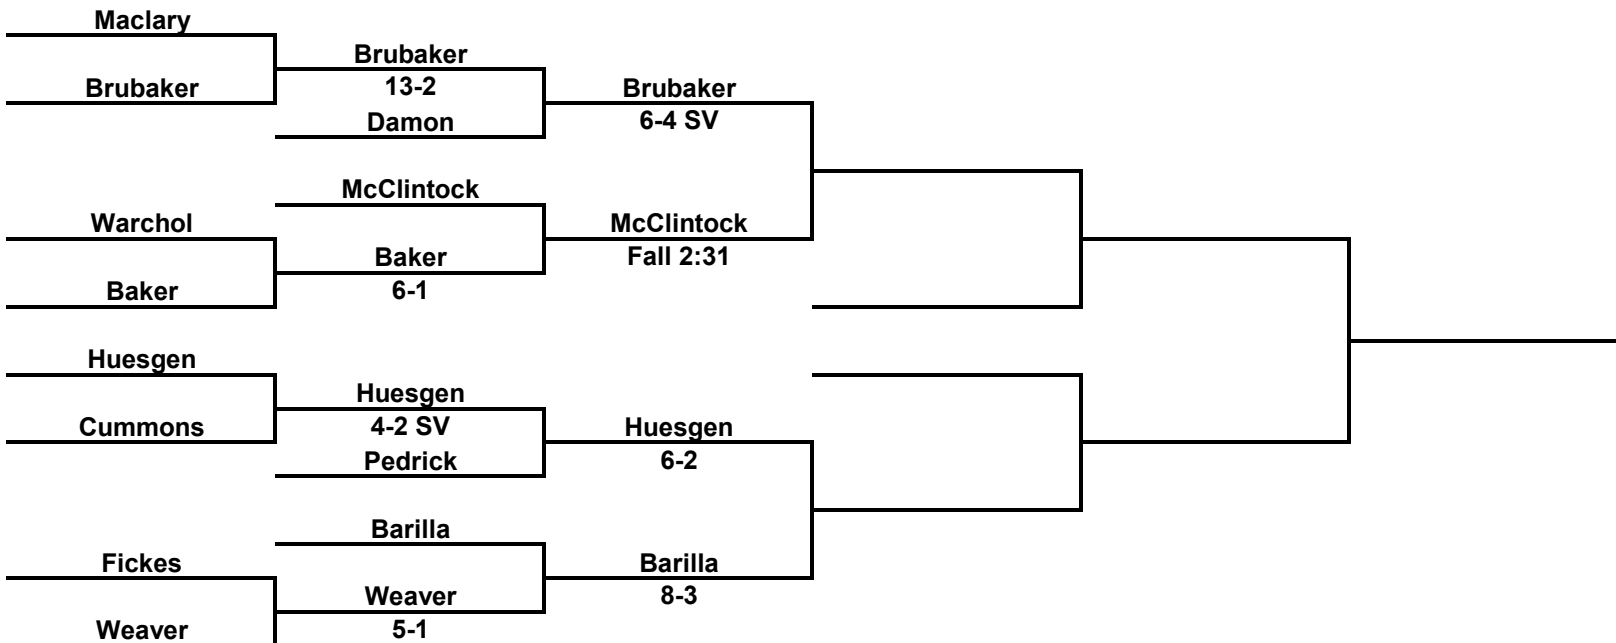

127 LBS

Inside Our Game - 2023 South Central AAA Regional Coverage

133 LBS

Inside Our Game - 2023 South Central AAA Regional Coverage

139 LBS

Inside Our Game - 2023 South Central AAA Regional Coverage

145 LBS