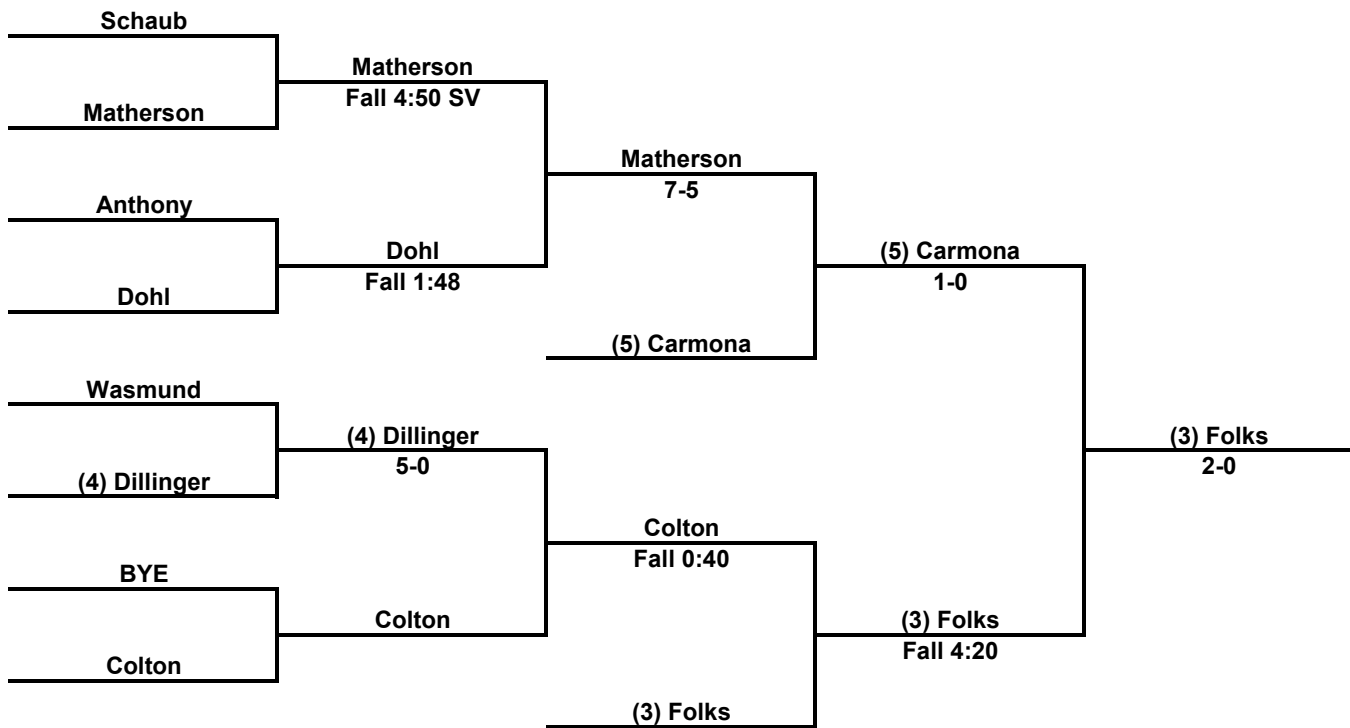

120 LBS

Inside Our Game - Girl's Mid Winter Mayhem Championship Coverage

126 LBS

Inside Our Game - Girl's Mid Winter Mayhem Championship Coverage

132 LBS

Inside Our Game - Girl's Mid Winter Mayhem Championship Coverage