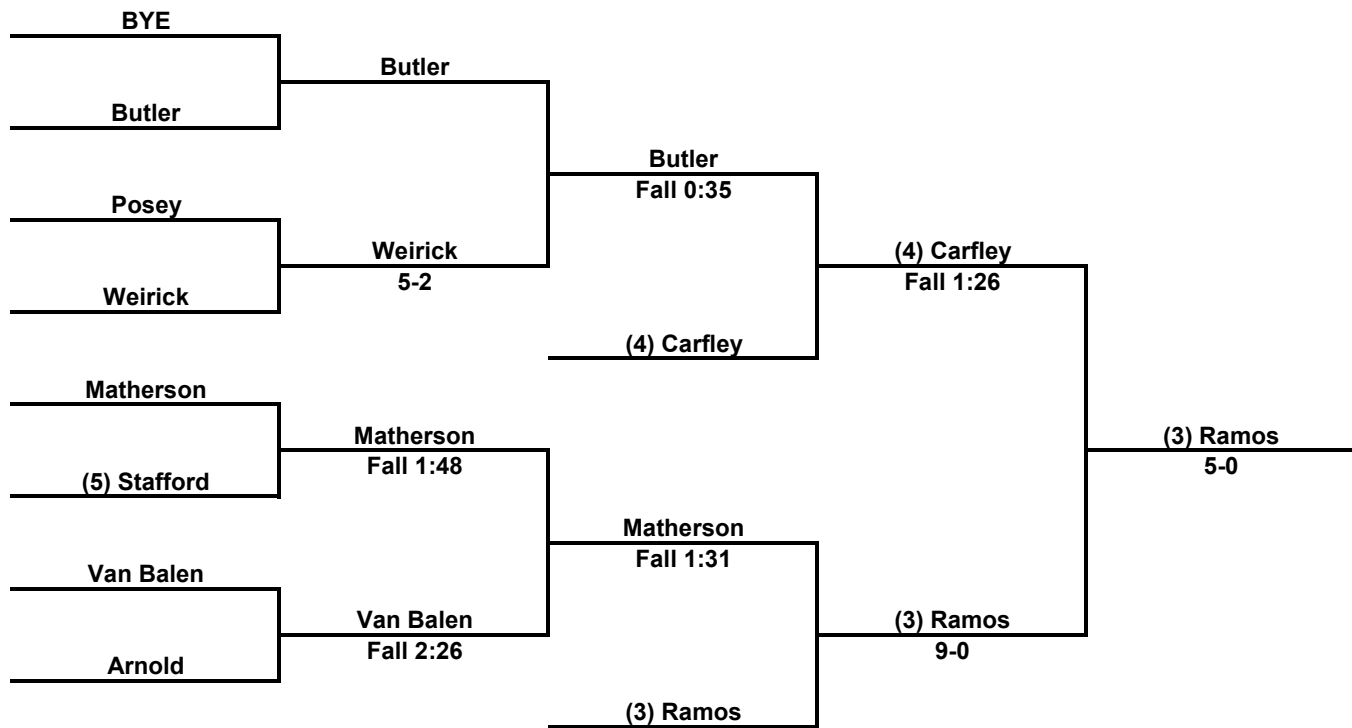

Inside Our Game - Girl's Mid Winter Mayhem Championship Coverage

126 LBS