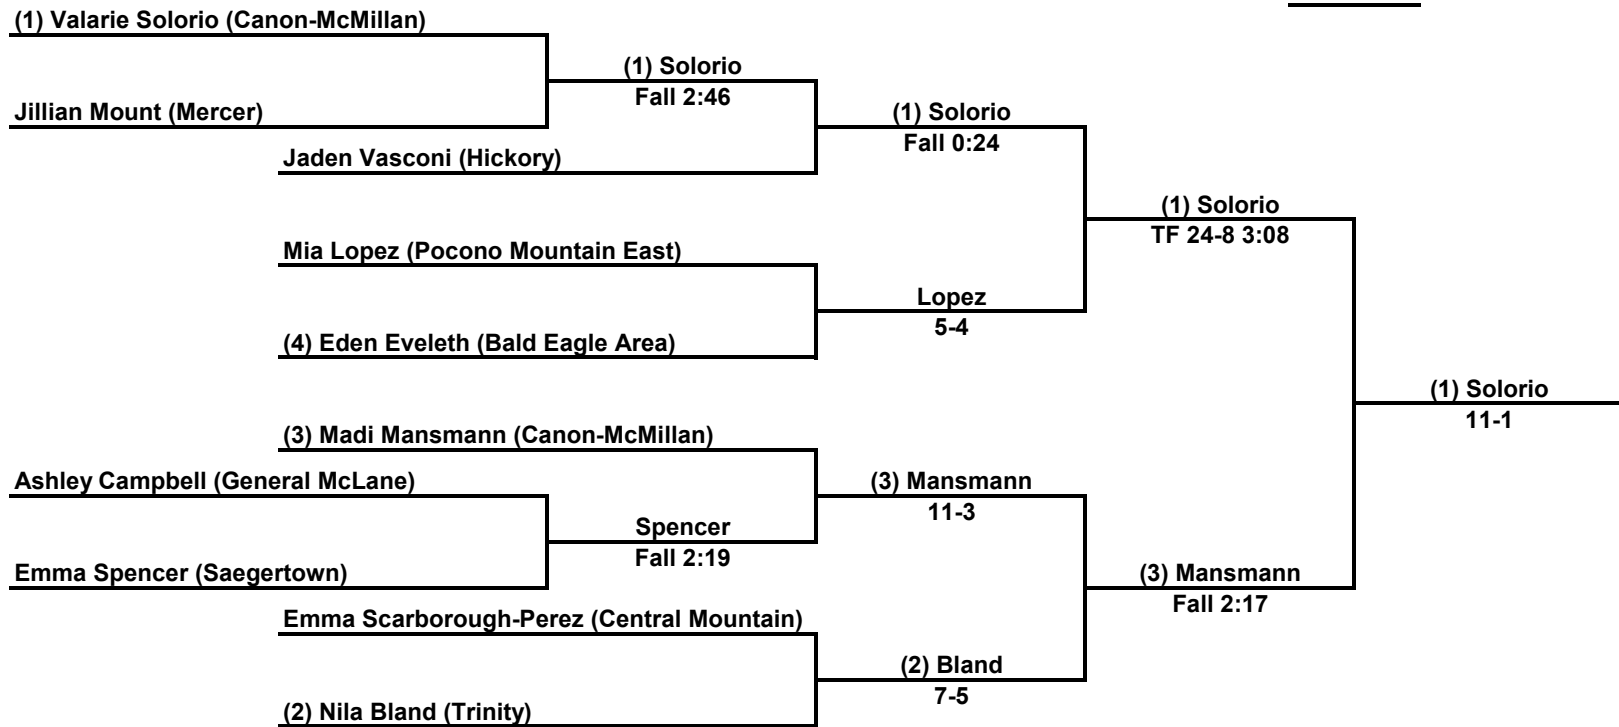

Inside Our Game - Girl's Mid Winter Mayhem Championship Coverage

107 LBS