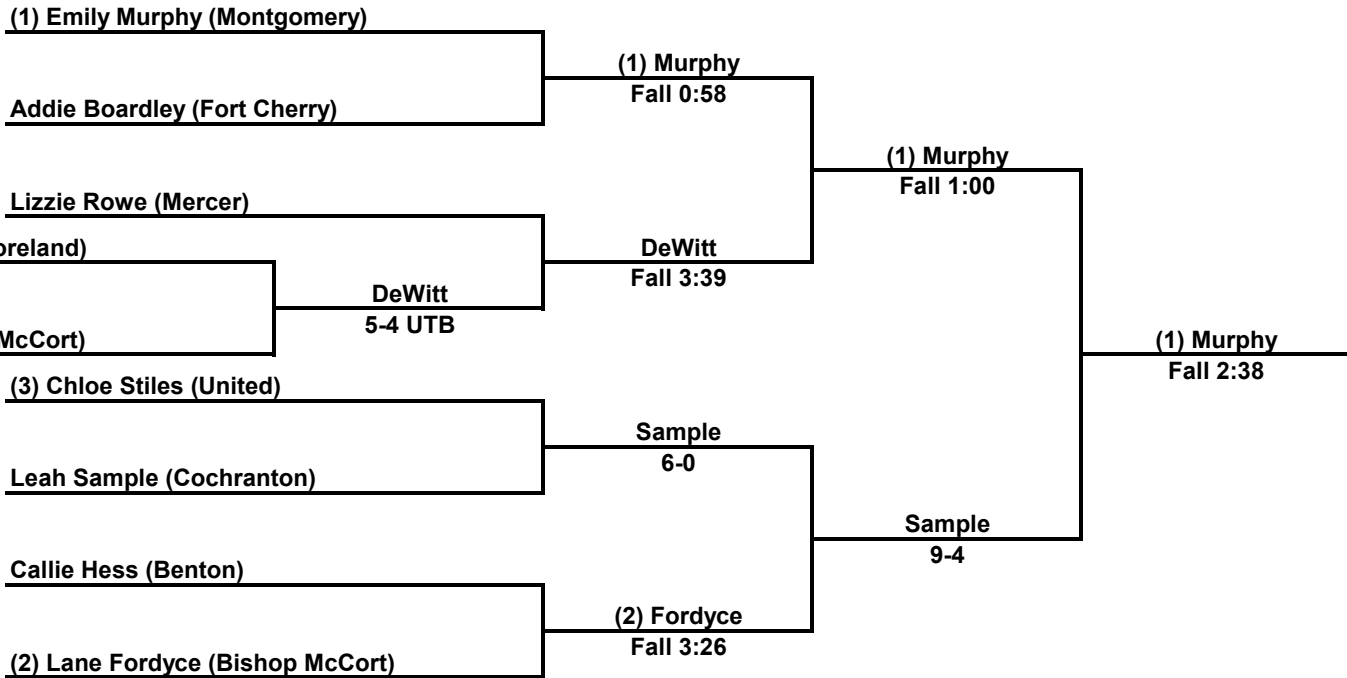

Inside Our Game - Girl's Mid Winter Mayhem Championship Coverage

120 LBS