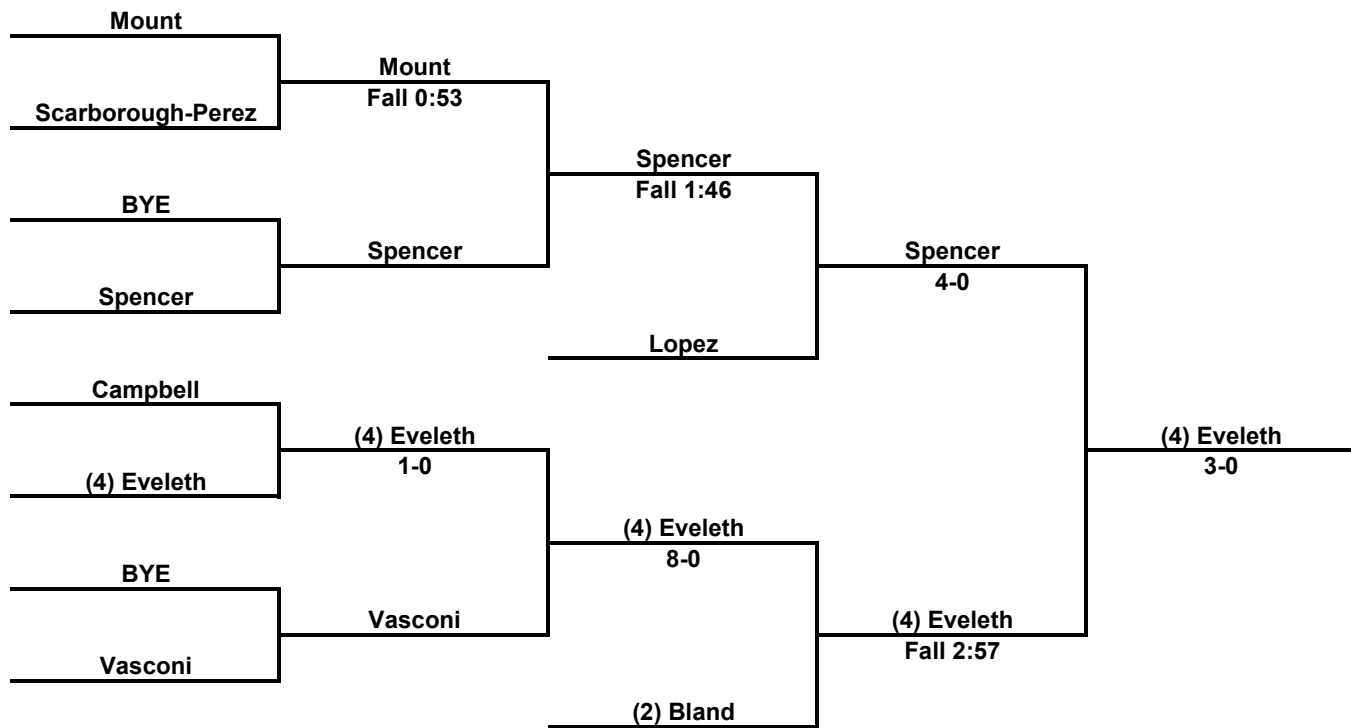

Inside Our Game - Girl's Mid Winter Mayhem Championship Coverage

107 LBS