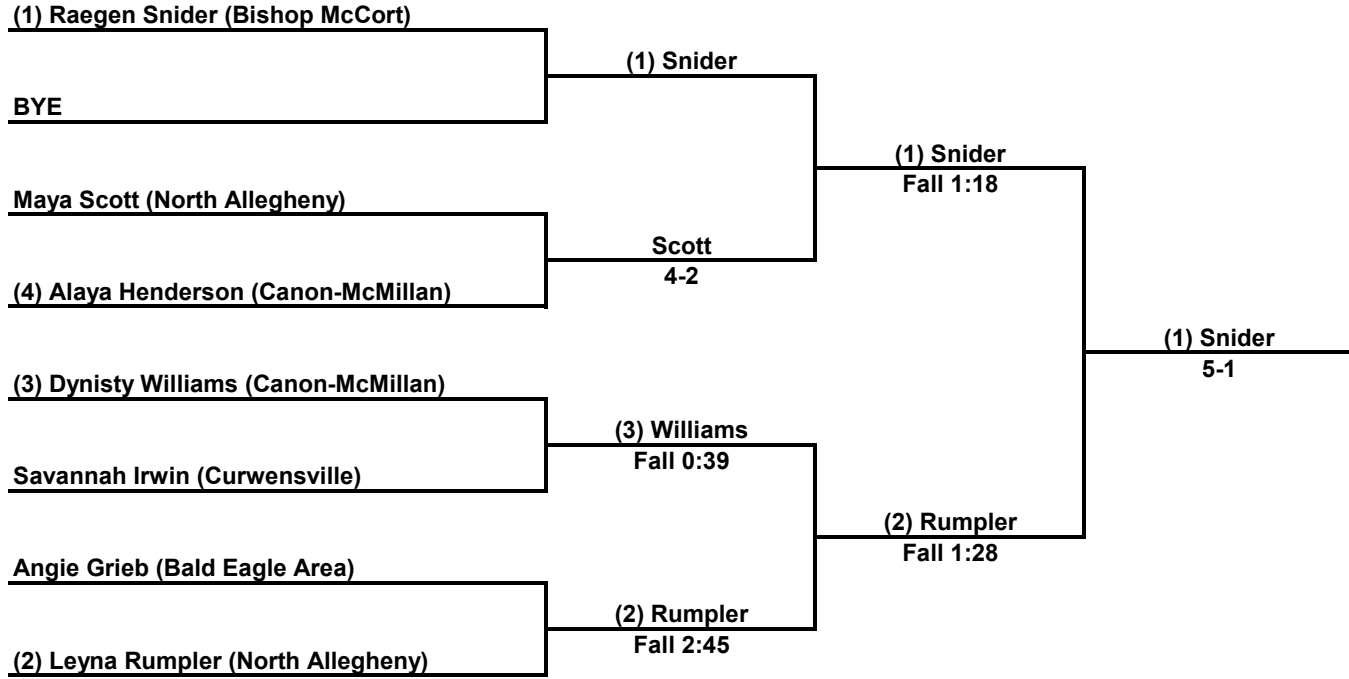

138 LBS

Inside Our Game - Girl's Mid Winter Mayhem Championship Coverage

145 LBS

Inside Our Game - Girl's Mid Winter Mayhem Championship Coverage

152 LBS

165 LBS

Matchup	Result
(4) Emily Neeper (Curwensville)	Fall 0:20
(2) Paige Ward (Canon-McMillan)	