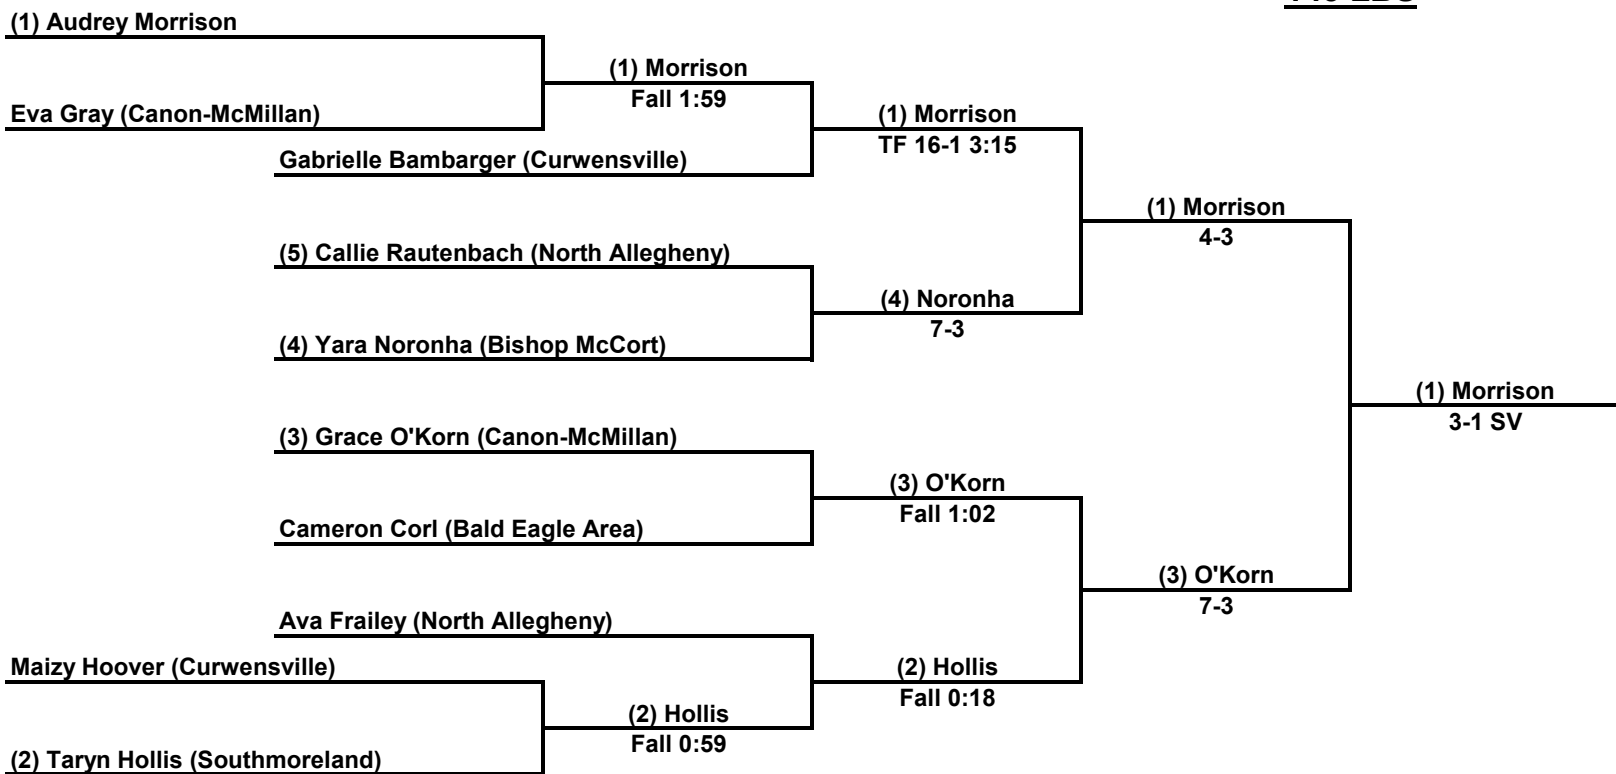

138 LBS

Inside Our Game - Girl's Mid Winter Mayhem Championship Coverage

145 LBS

Inside Our Game - Girl's Mid Winter Mayhem Championship Coverage

152 LBS

165 LBS

Matchup	Result
(4) Emily Neeper (Curwensville)	Fall 0:20
(2) Paige Ward (Canon-McMillan)	