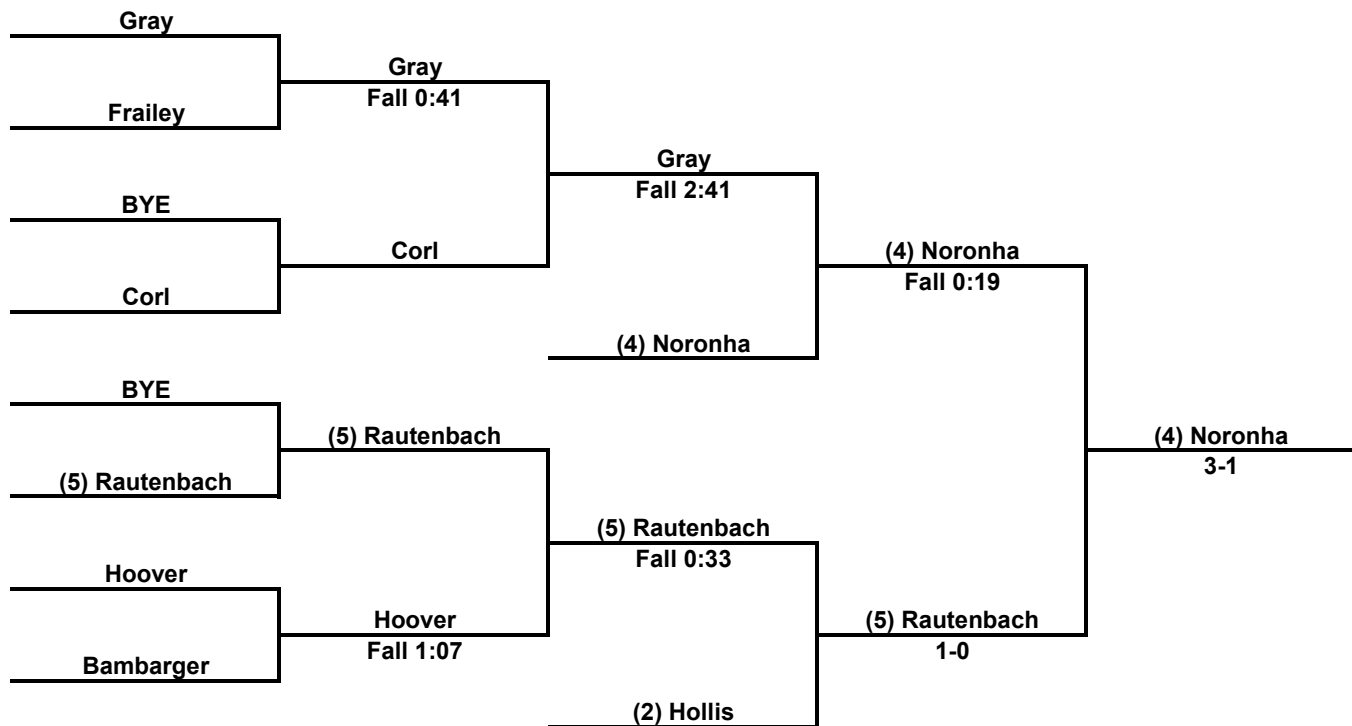

Inside Our Game - Girl's Mid Winter Mayhem Championship Coverage

145 LBS