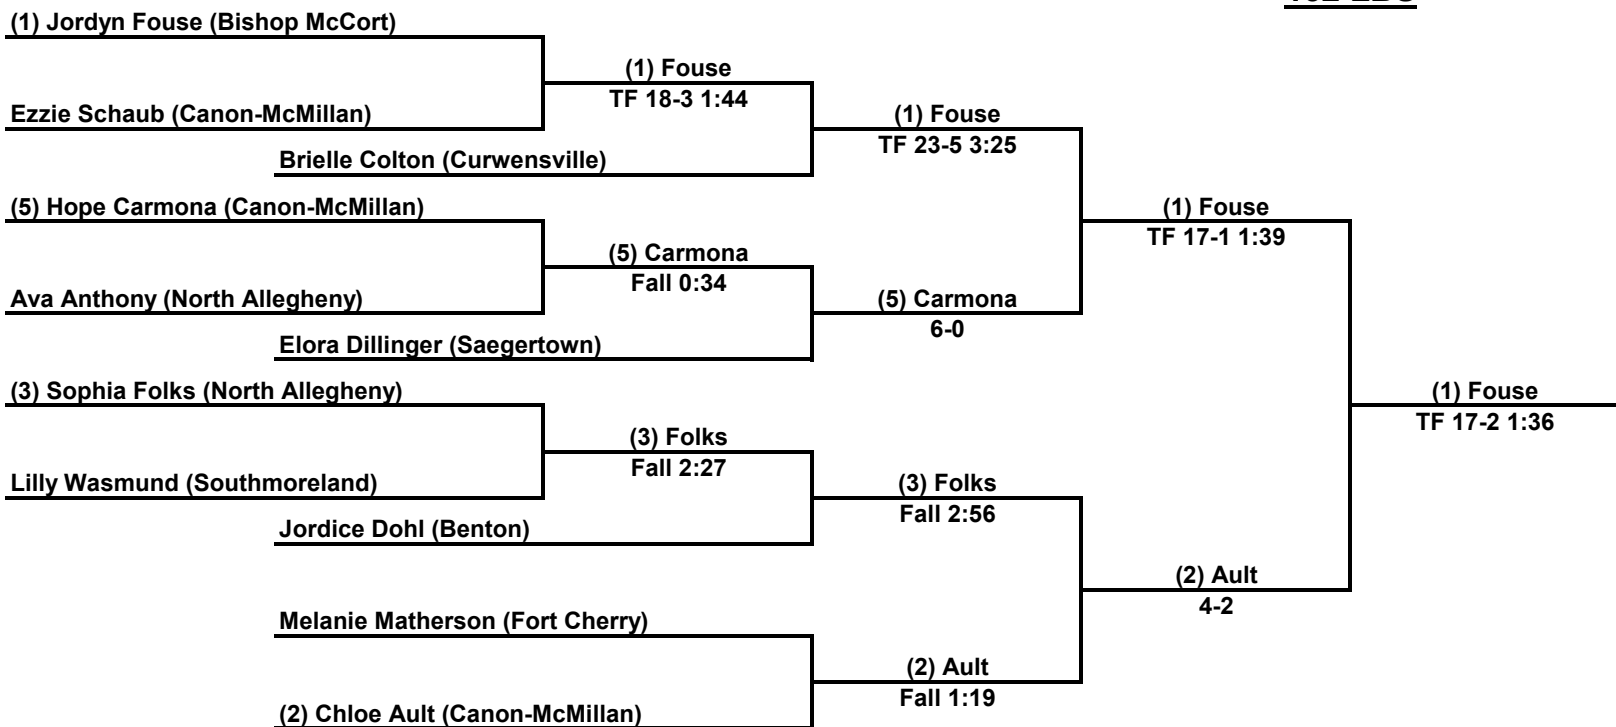

120 LBS

Inside Our Game - Girl's Mid Winter Mayhem Championship Coverage

126 LBS

Inside Our Game - Girl's Mid Winter Mayhem Championship Coverage

132 LBS

Inside Our Game - Girl's Mid Winter Mayhem Championship Coverage