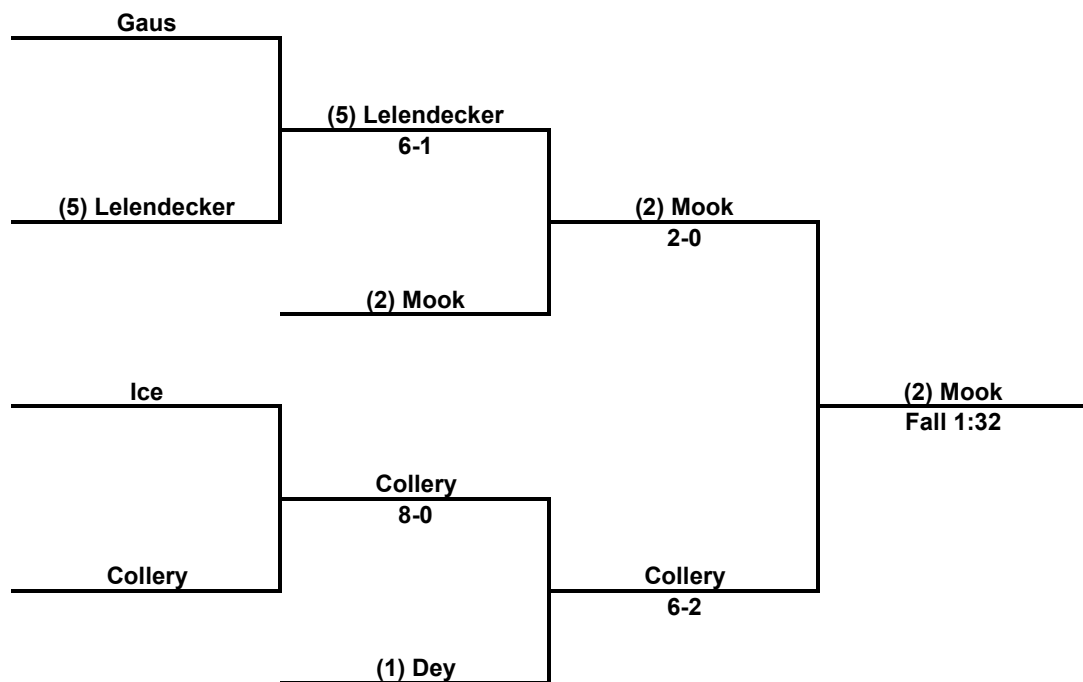

Inside Our Game - Girl's Mid Winter Mayhem Championship Coverage

138 LBS