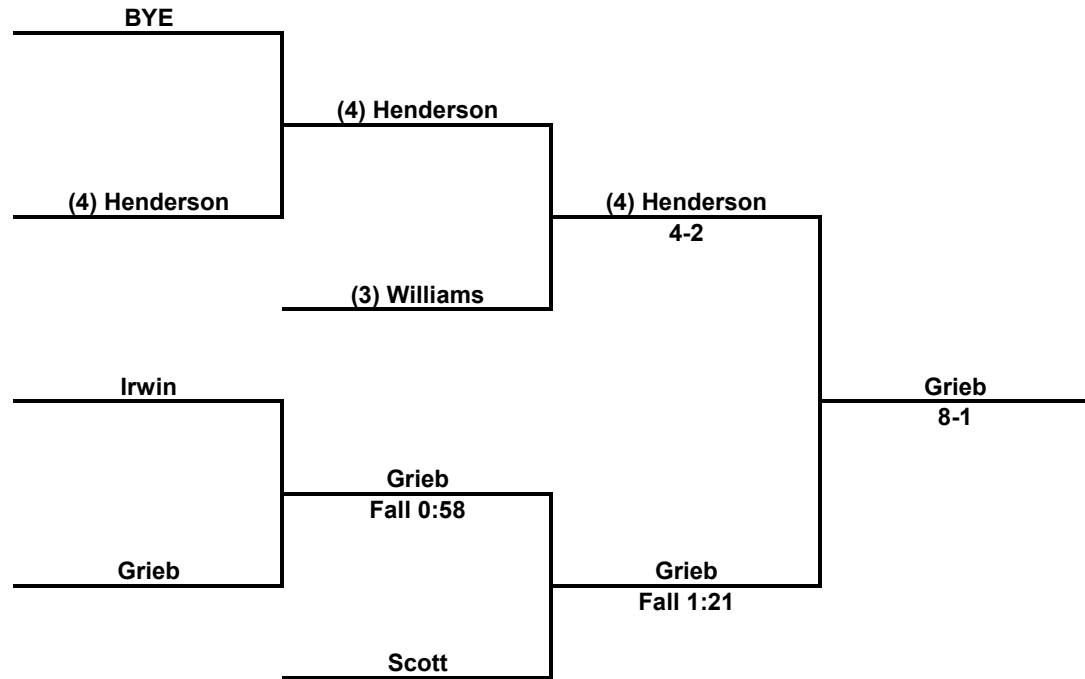

138 LBS

Inside Our Game - Girl's Mid Winter Mayhem Championship Coverage

145 LBS

Inside Our Game - Girl's Mid Winter Mayhem Championship Coverage

152 LBS

165 LBS

Matchup	Result
(4) Emily Neeper (Curwensville)	Fall 0:20
(2) Paige Ward (Canon-McMillan)	