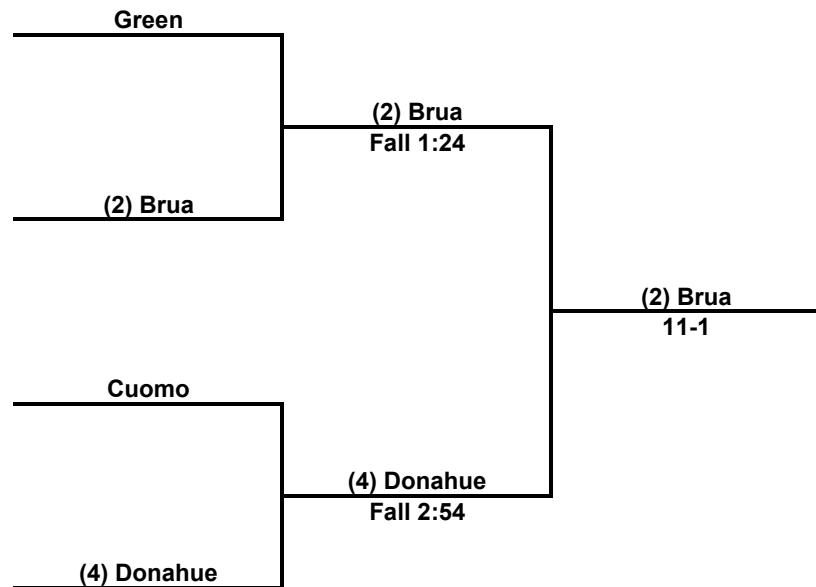

Inside Our Game - Girl's Mid Winter Mayhem Championship Coverage

107 LBS

Inside Our Game - Girl's Mid Winter Mayhem Championship Coverage

114 LBS

Inside Our Game - Girl's Mid Winter Mayhem Championship Coverage