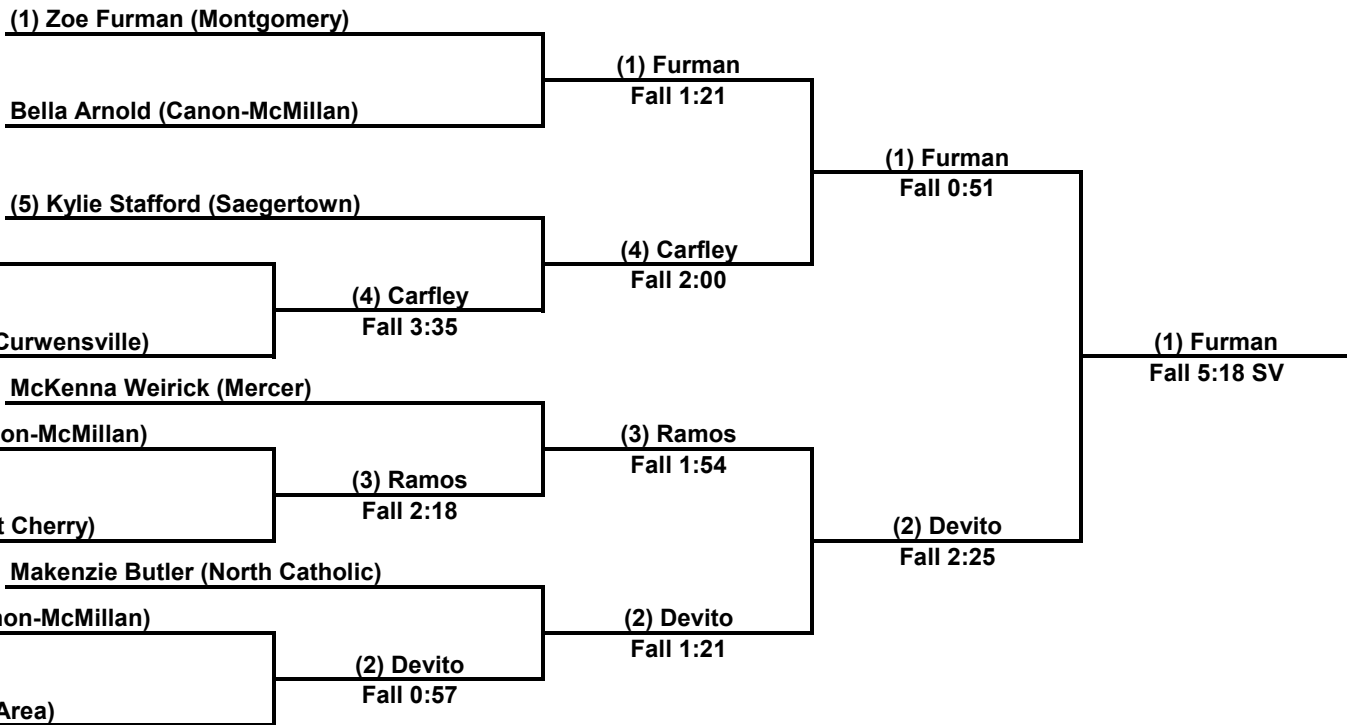

Inside Our Game - Girl's Mid Winter Mayhem Championship Coverage

126 LBS