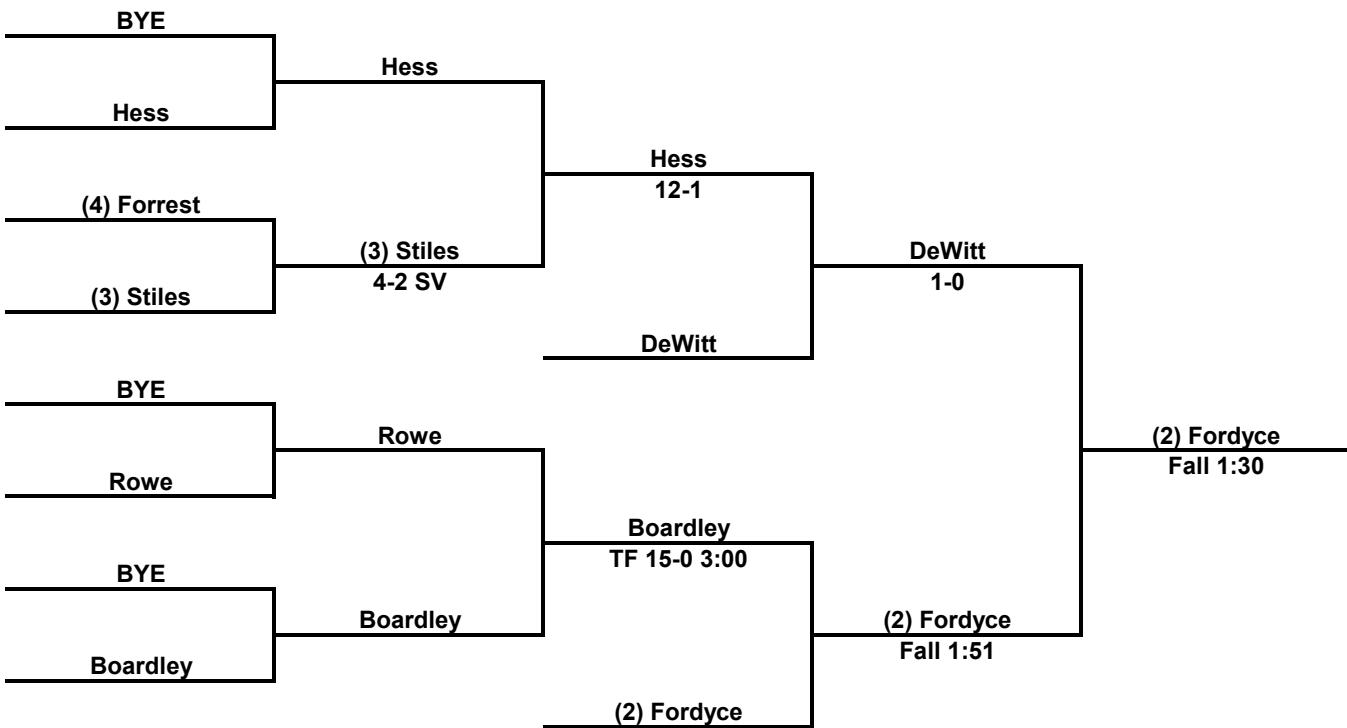

Inside Our Game - Girl's Mid Winter Mayhem Championship Coverage

120 LBS