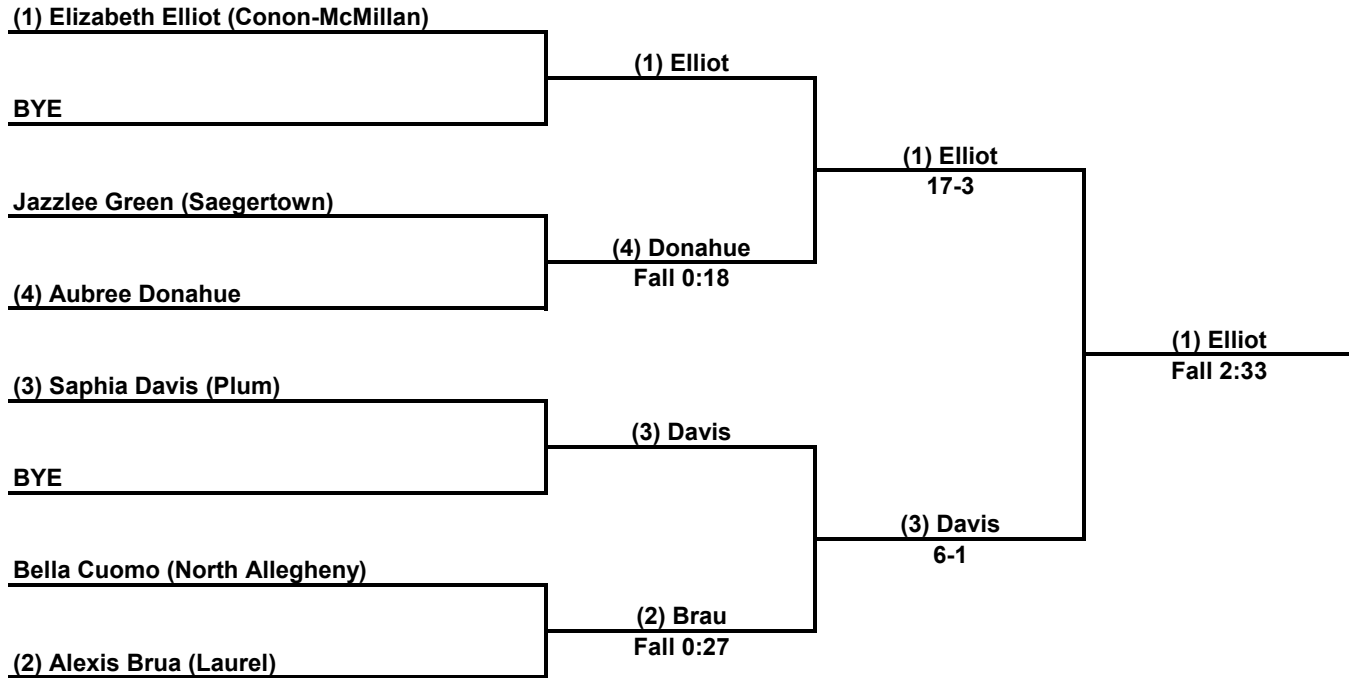

Inside Our Game - Girl's Mid Winter Mayhem Championship Coverage

114 LBS