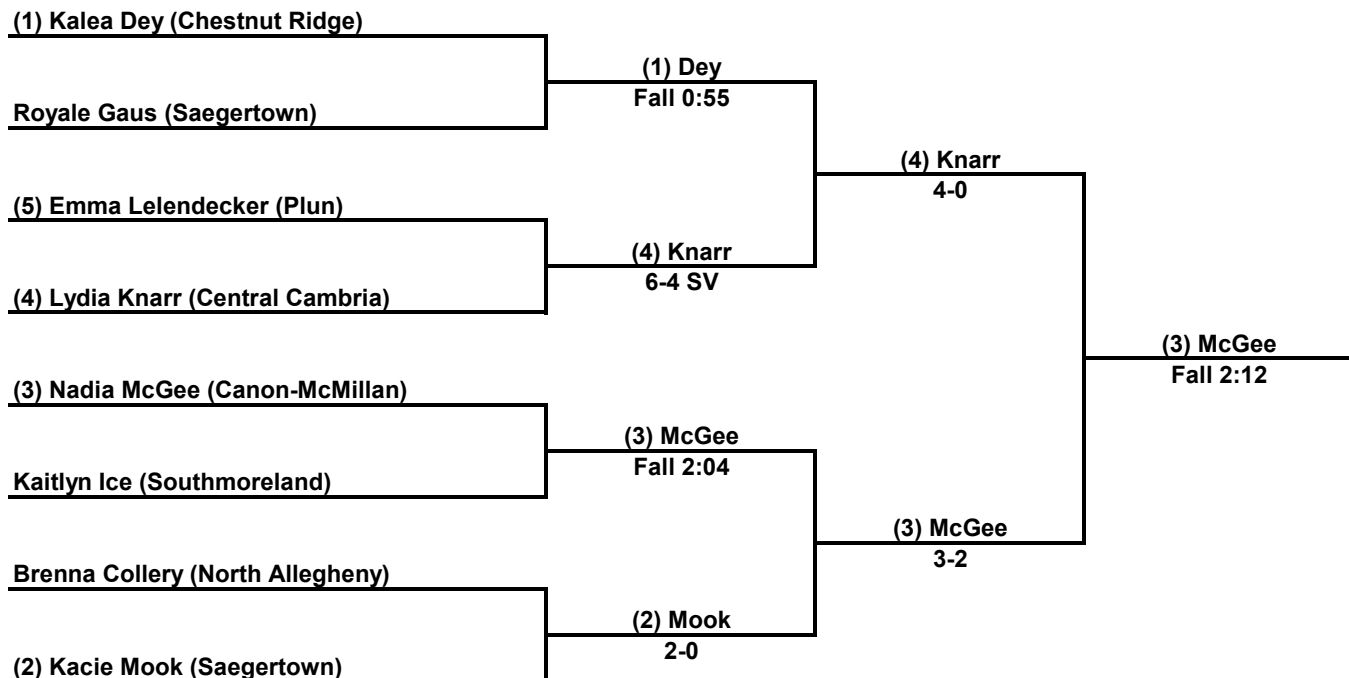

Inside Our Game - Girl's Mid Winter Mayhem Championship Coverage

138 LBS