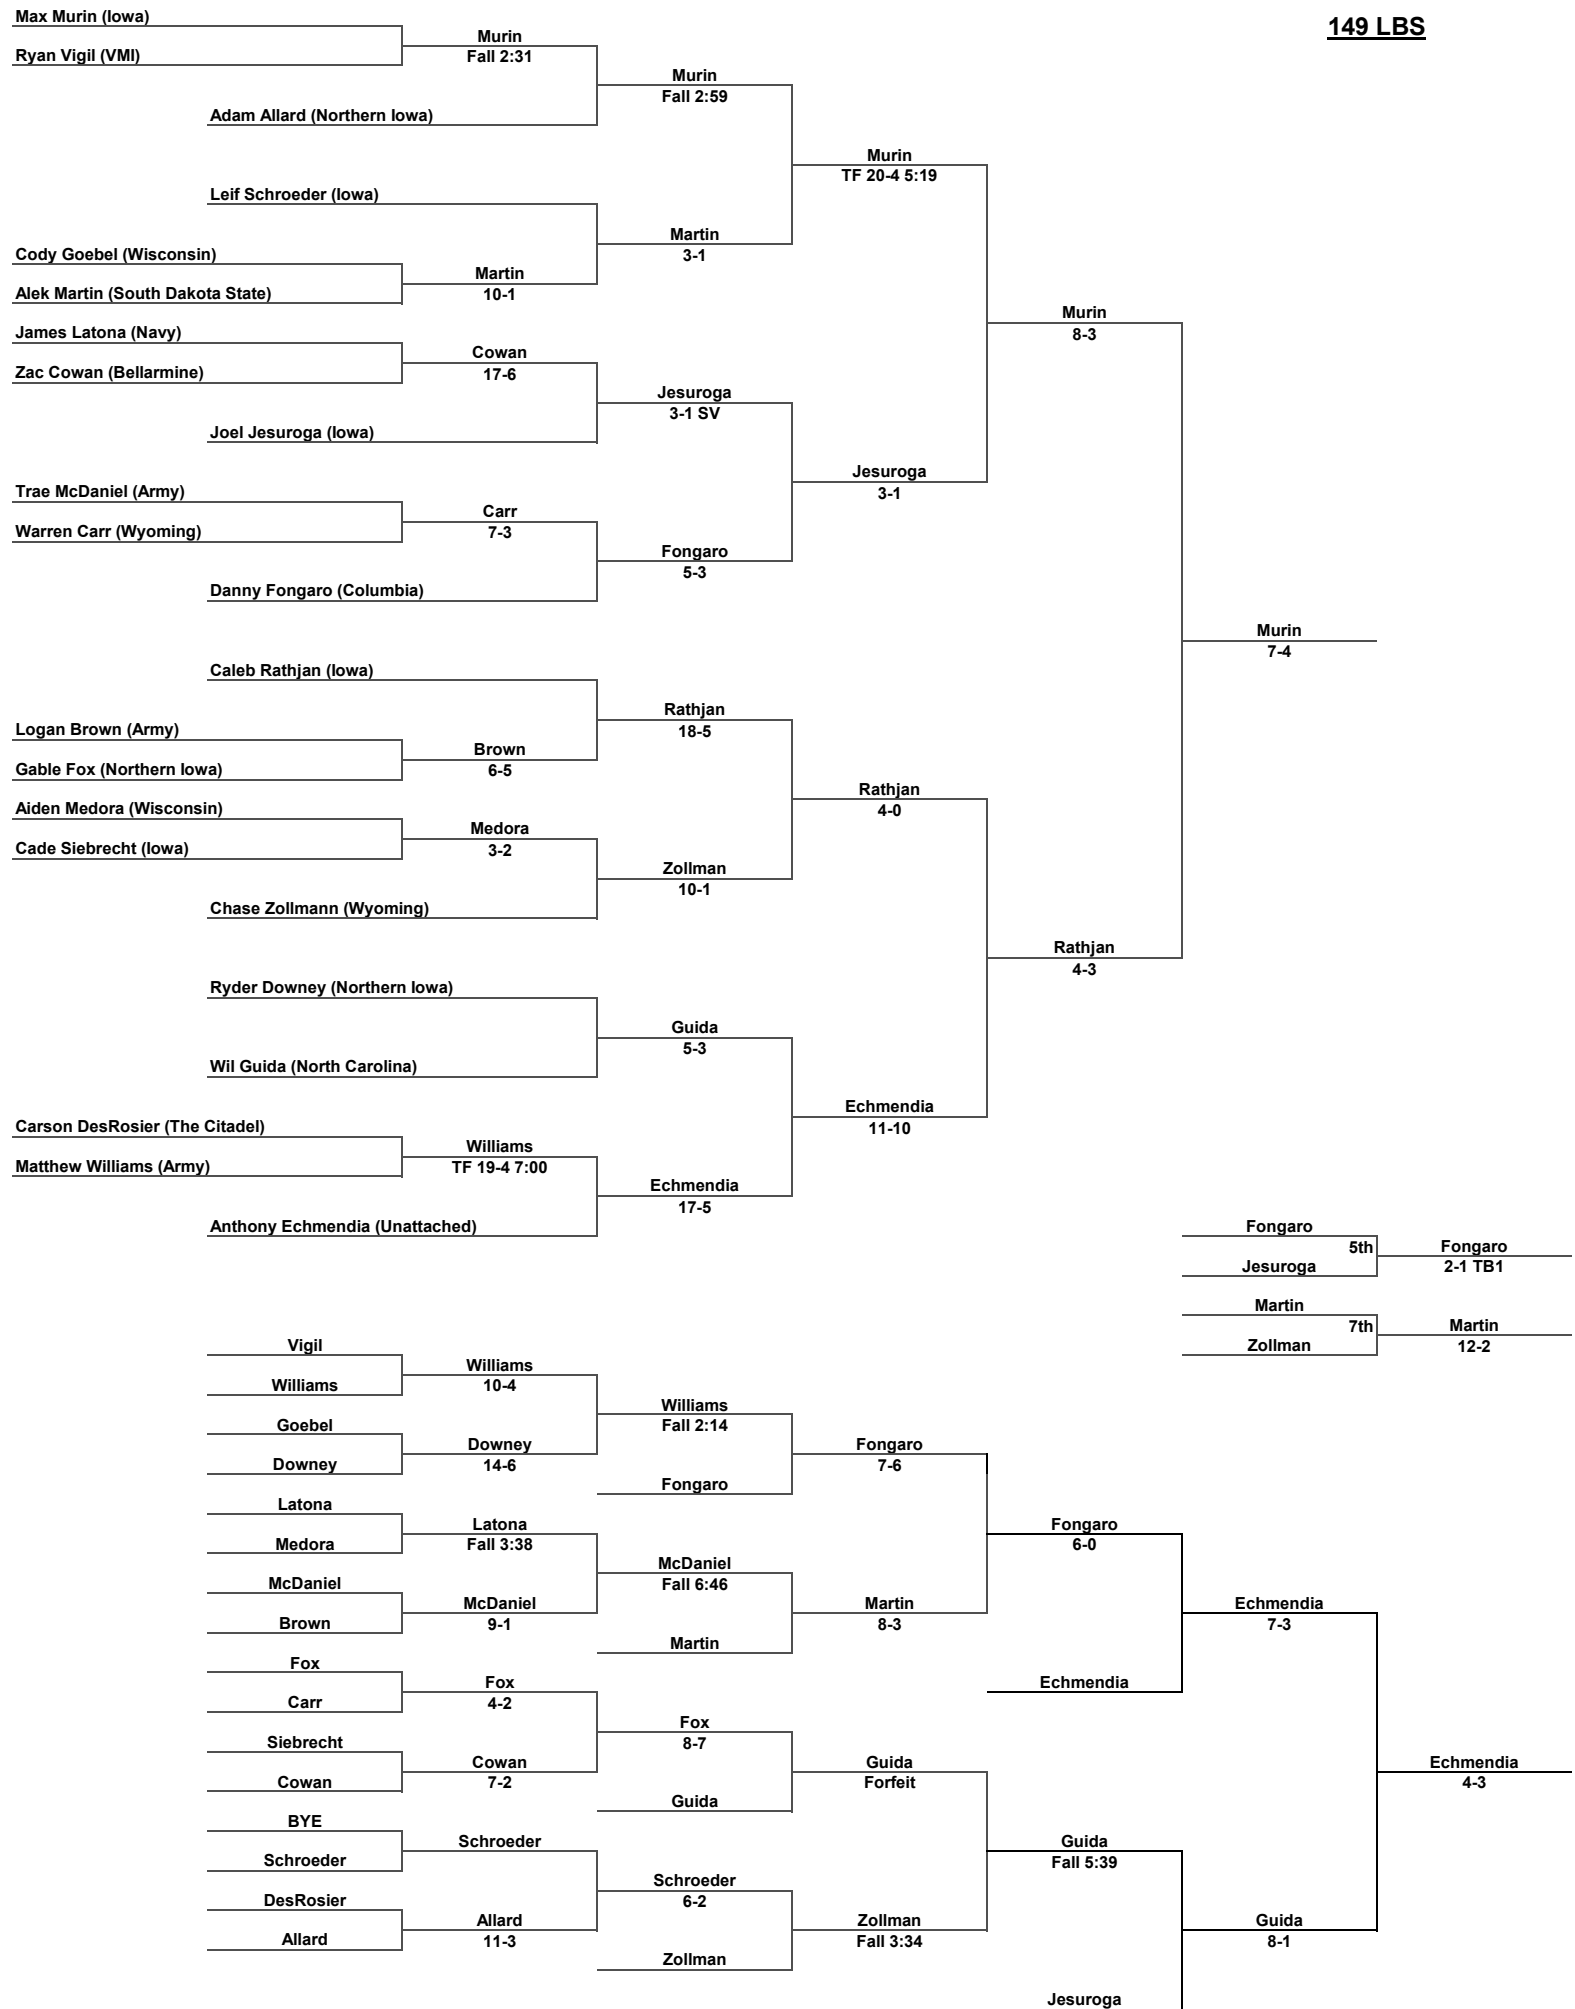

Inside Our Game - 2022 Soldier Salute Tournament Coverage

125 LBS

Inside Our Game - 2022 Soldier Salute Tournament Coverage

133 LBS

Inside Our Game - 2022 Soldier Salute Tournament Coverage

149 LBS

Inside Our Game - 2022 Soldier Salute Tournament Coverage

157 LBS

Inside Our Game - 2022 Soldier Salute Tournament Coverage

165 LBS

Inside Our Game - 2022 Soldier Salute Tournament Coverage

174 LBS

Inside Our Game - 2022 Soldier Salute Tournament Coverage

184 LBS

Inside Our Game - 2022 Soldier Salute Tournament Coverage

197 LBS

285 LBS