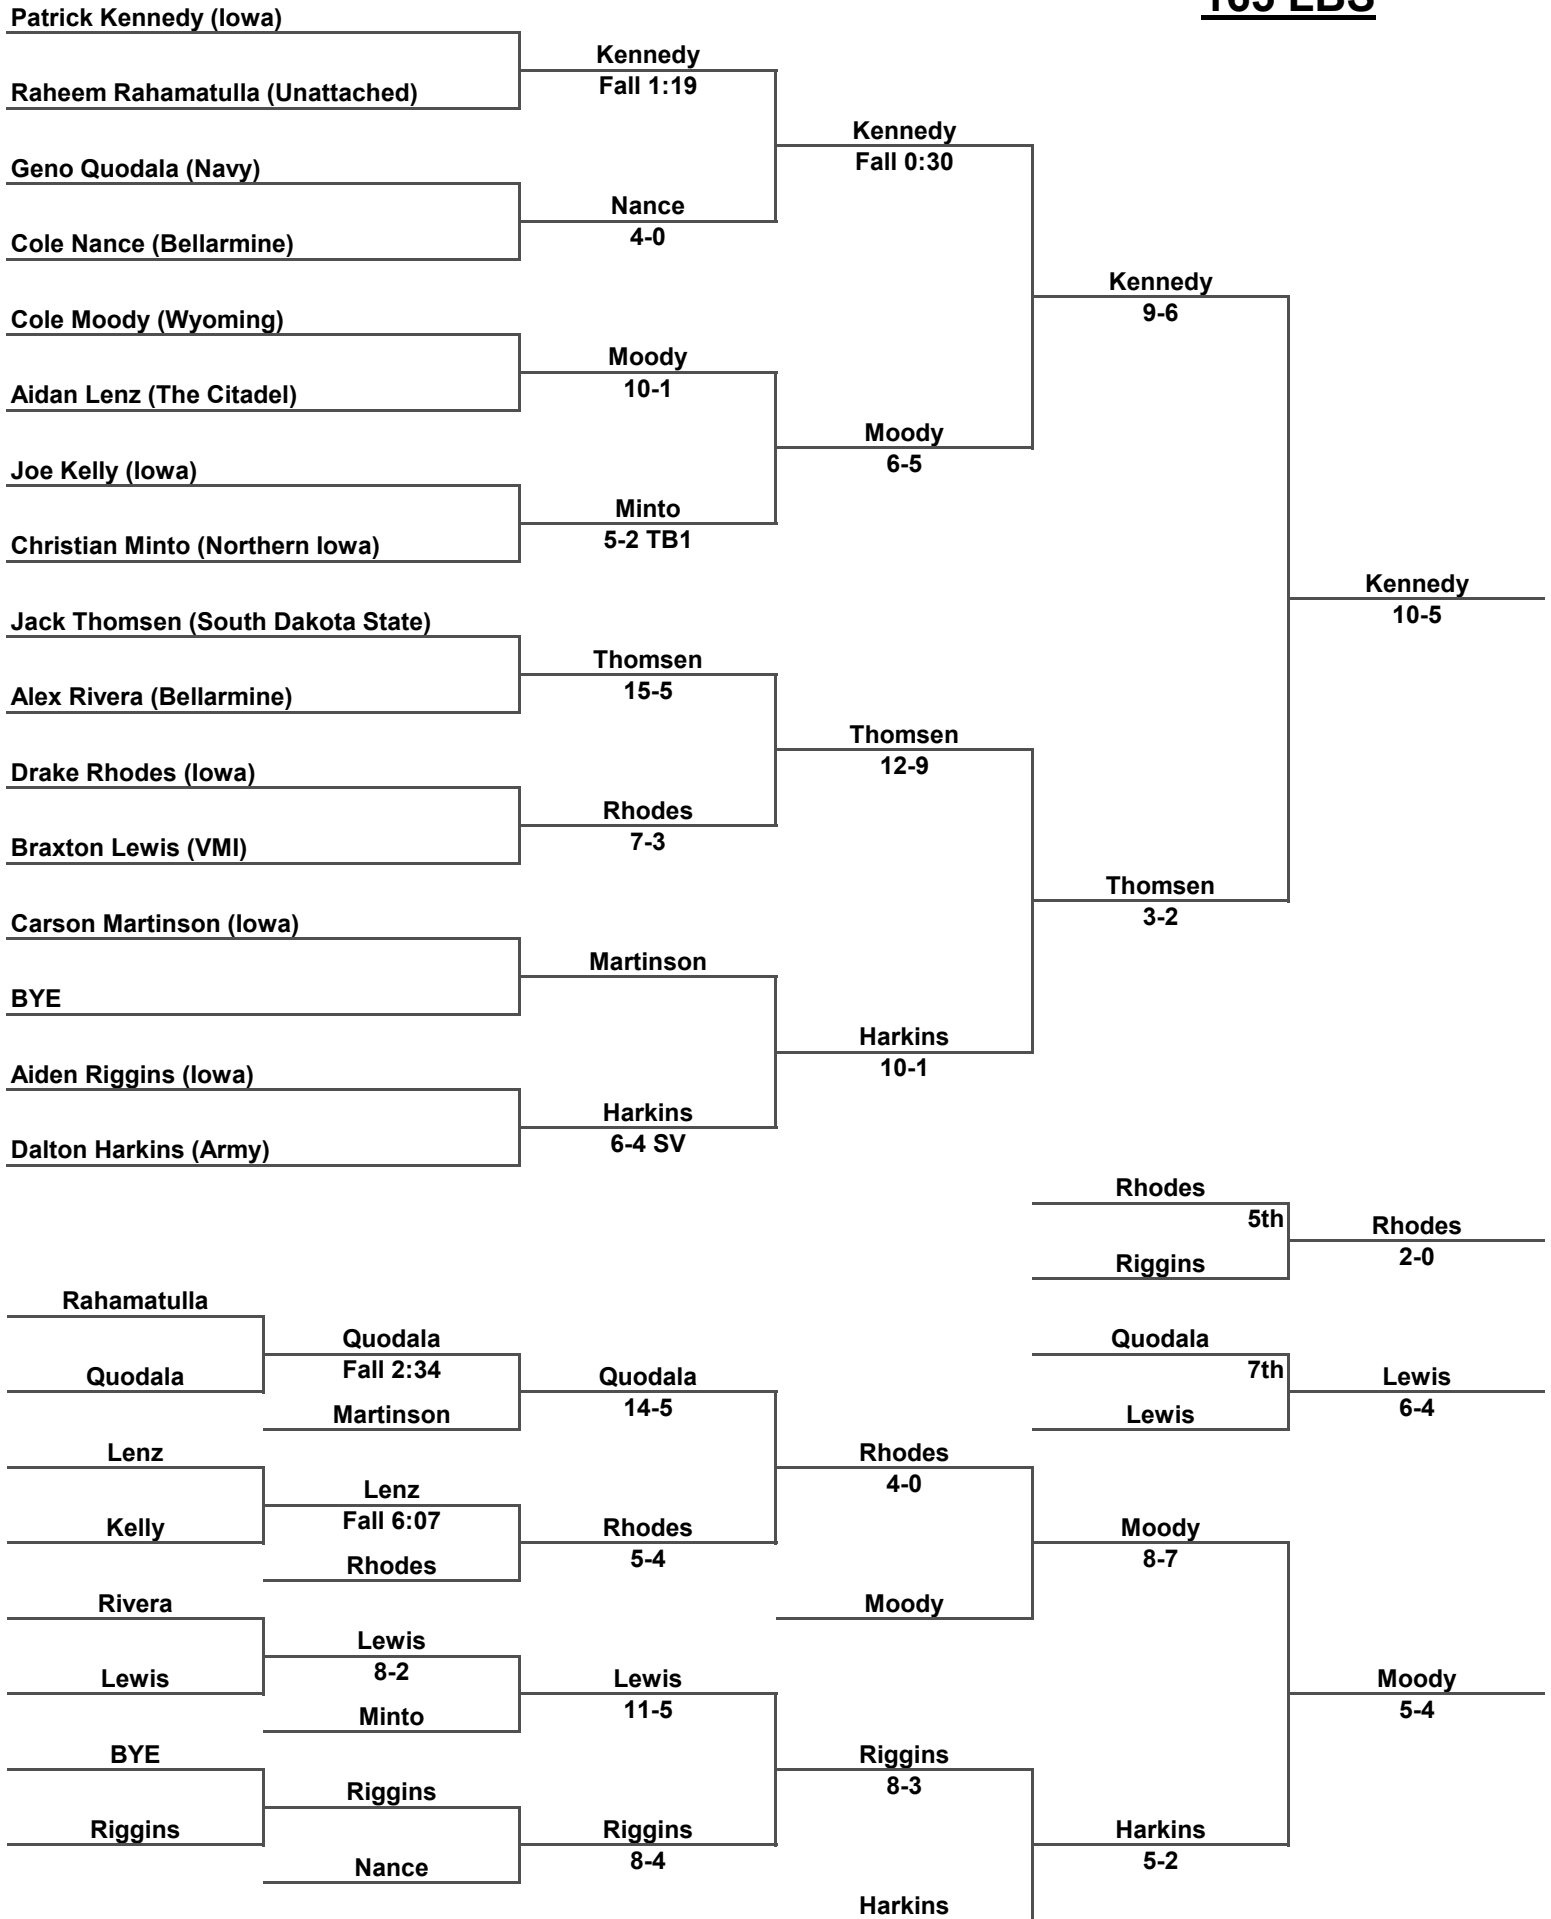

Inside Our Game - 2022 Soldier Salute Tournament Coverage

125 LBS

Inside Our Game - 2022 Soldier Salute Tournament Coverage

133 LBS

Inside Our Game - 2022 Soldier Salute Tournament Coverage

149 LBS

Inside Our Game - 2022 Soldier Salute Tournament Coverage

157 LBS

Inside Our Game - 2022 Soldier Salute Tournament Coverage

165 LBS

Inside Our Game - 2022 Soldier Salute Tournament Coverage

174 LBS

Inside Our Game - 2022 Soldier Salute Tournament Coverage

184 LBS

Inside Our Game - 2022 Soldier Salute Tournament Coverage

197 LBS

285 LBS