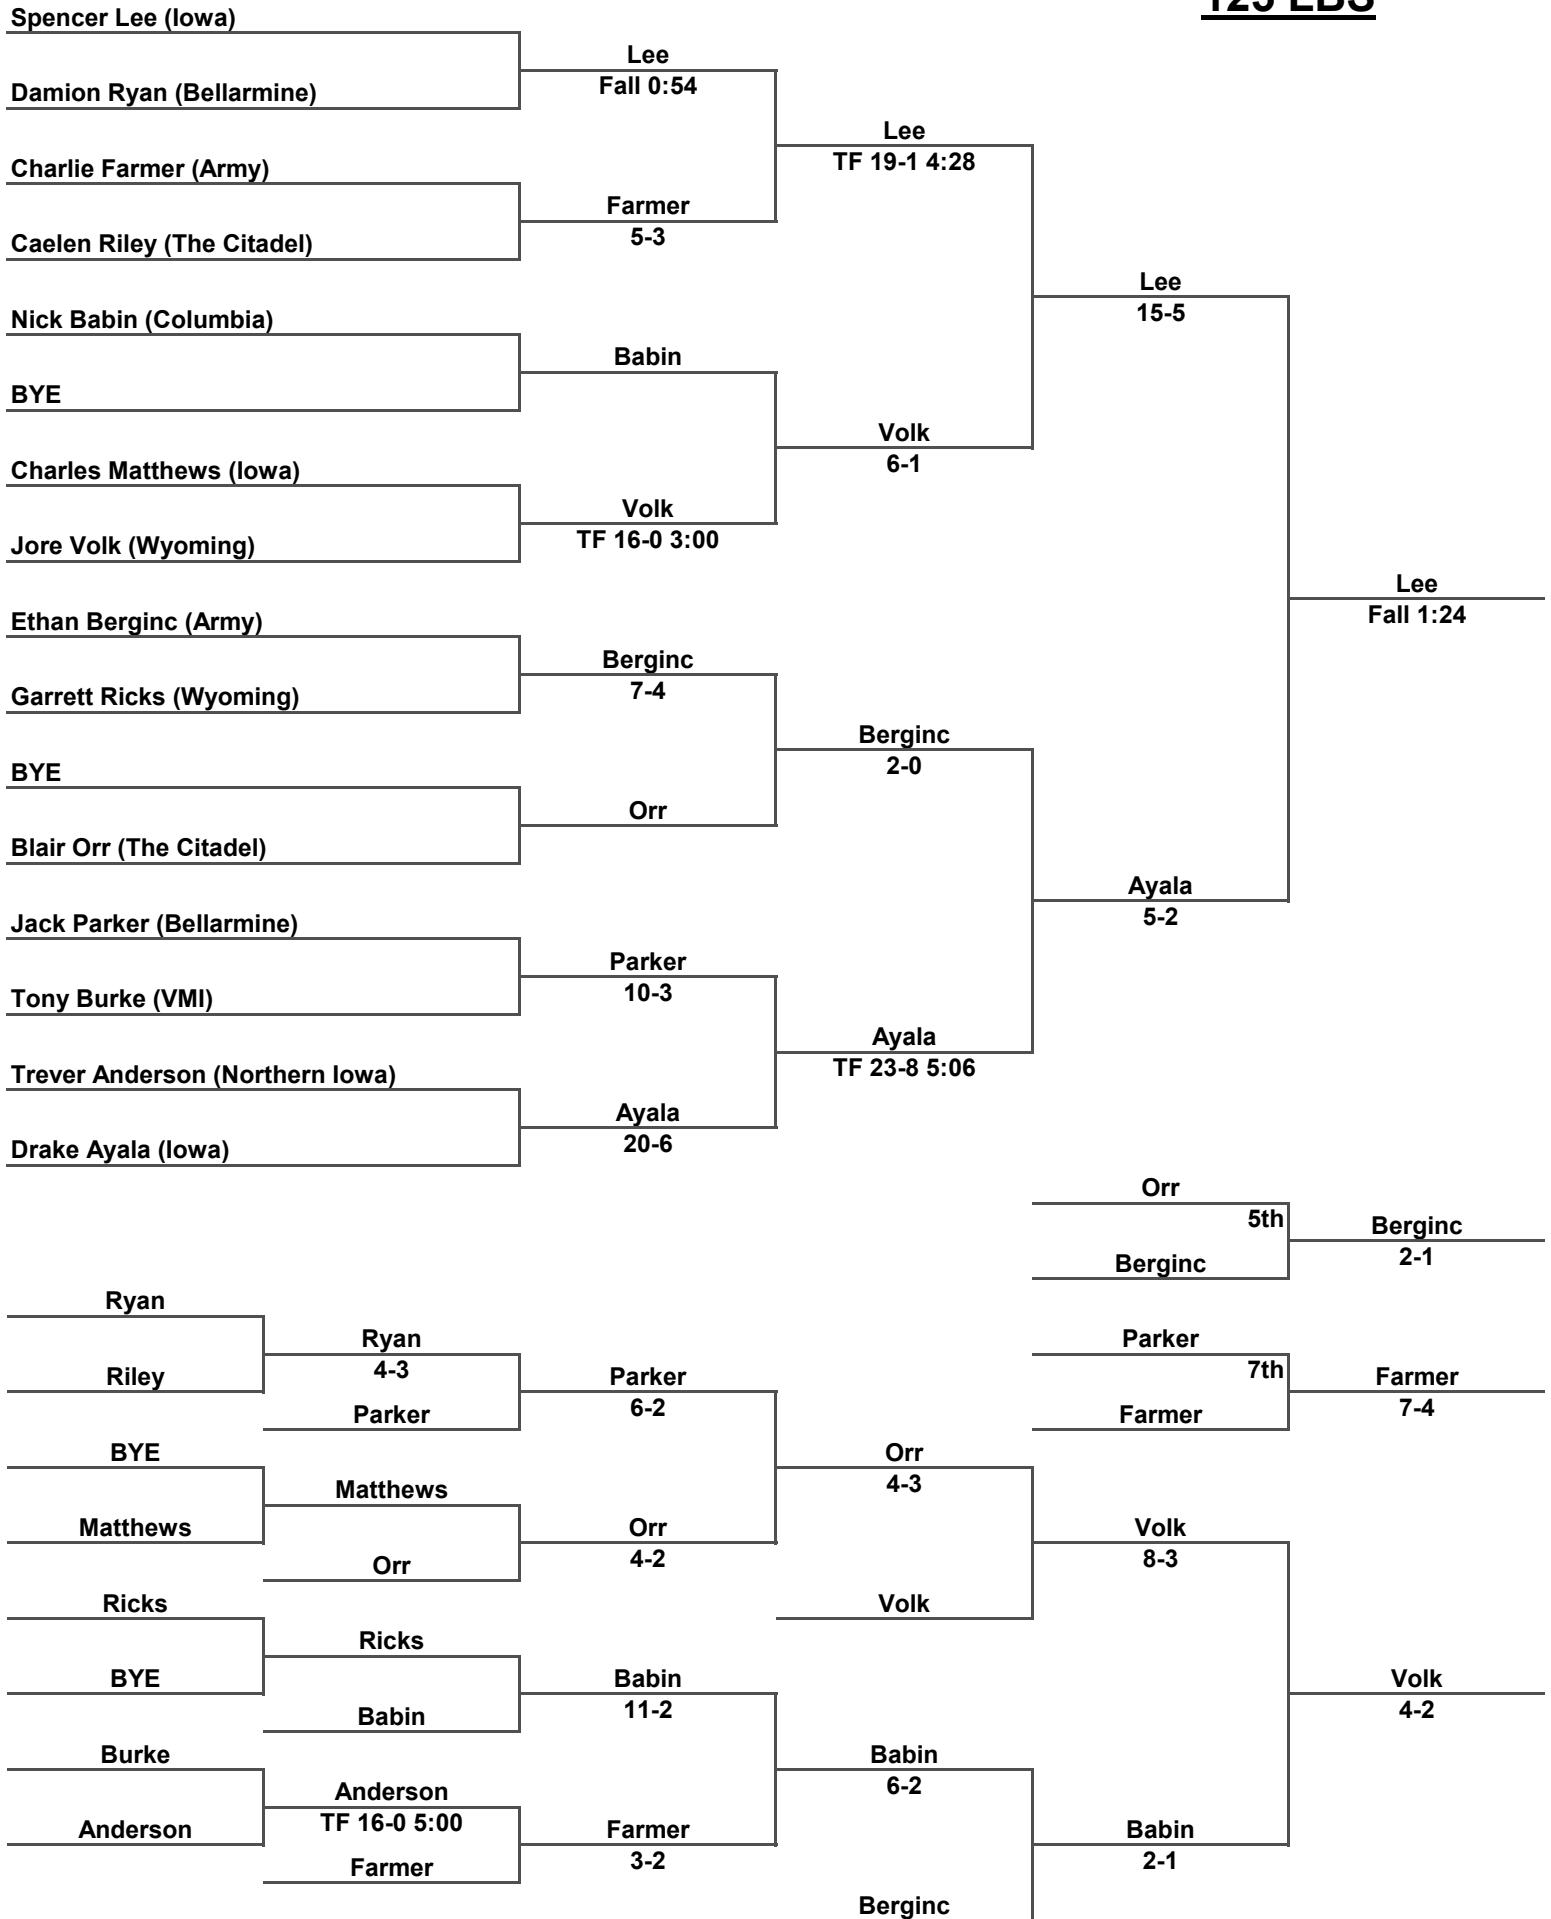

Inside Our Game - 2022 Soldier Salute Tournament Coverage

125 LBS

Inside Our Game - 2022 Soldier Salute Tournament Coverage

133 LBS

Inside Our Game - 2022 Soldier Salute Tournament Coverage

149 LBS

Inside Our Game - 2022 Soldier Salute Tournament Coverage

157 LBS

Inside Our Game - 2022 Soldier Salute Tournament Coverage

165 LBS

Inside Our Game - 2022 Soldier Salute Tournament Coverage

174 LBS

Inside Our Game - 2022 Soldier Salute Tournament Coverage

184 LBS

Inside Our Game - 2022 Soldier Salute Tournament Coverage

197 LBS

285 LBS