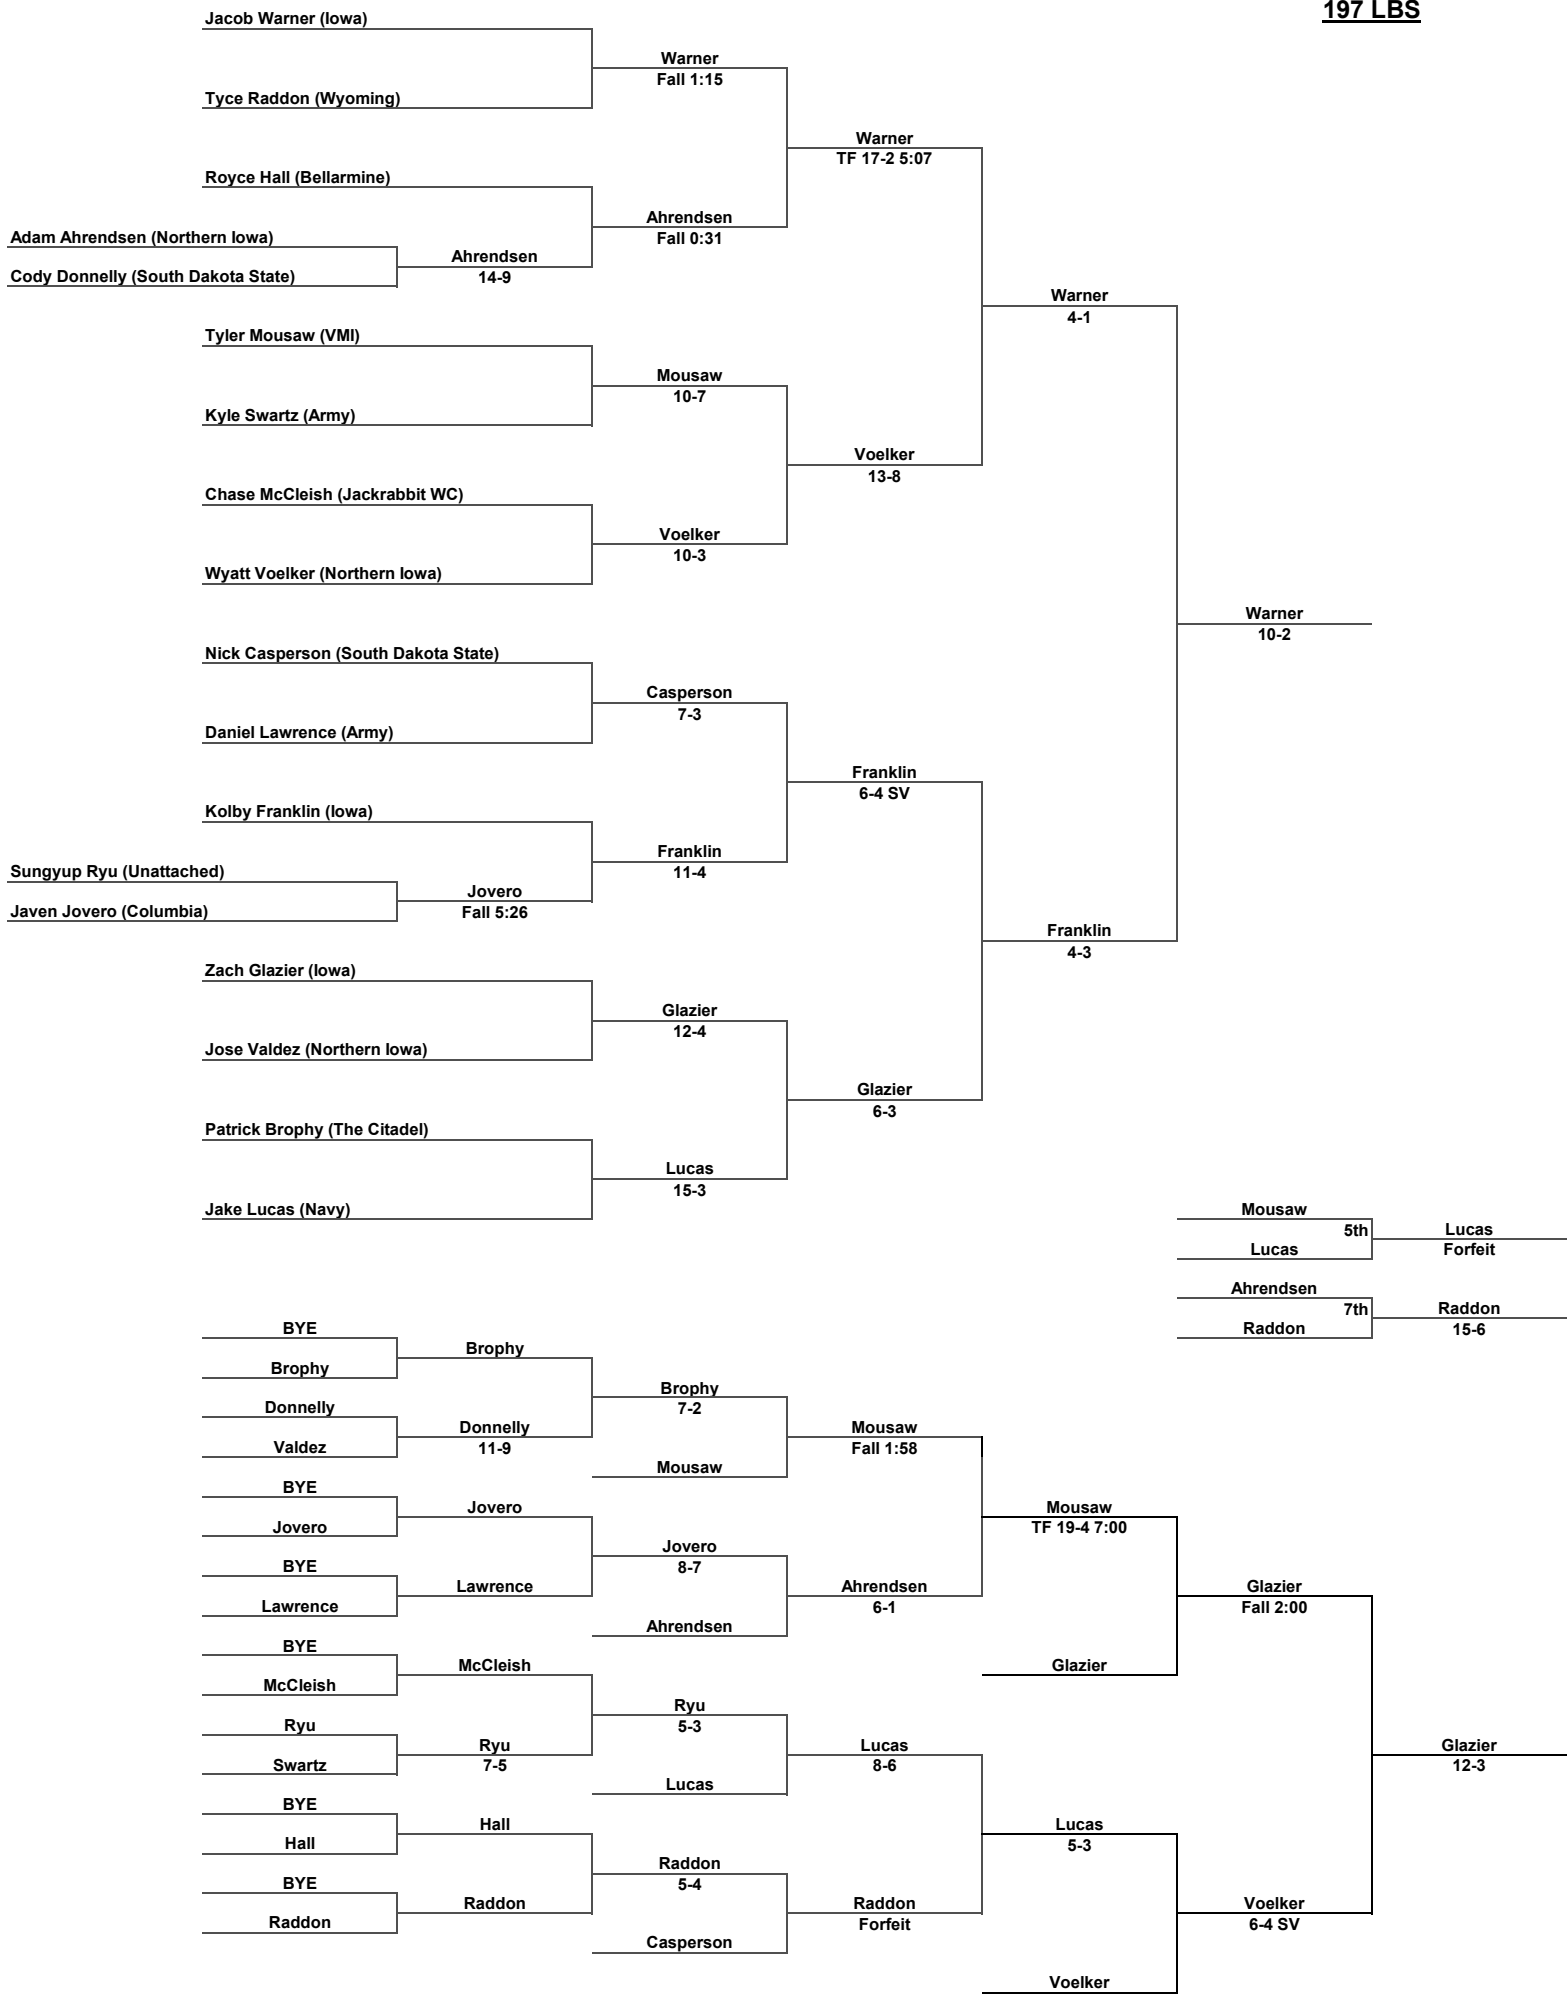

157 LBS

Inside Our Game - 2022 Soldier Salute Tournament Coverage

165 LBS

Inside Our Game - 2022 Soldier Salute Tournament Coverage

174 LBS

Inside Our Game - 2022 Soldier Salute Tournament Coverage

184 LBS

Inside Our Game - 2022 Soldier Salute Tournament Coverage

197 LBS

285 LBS