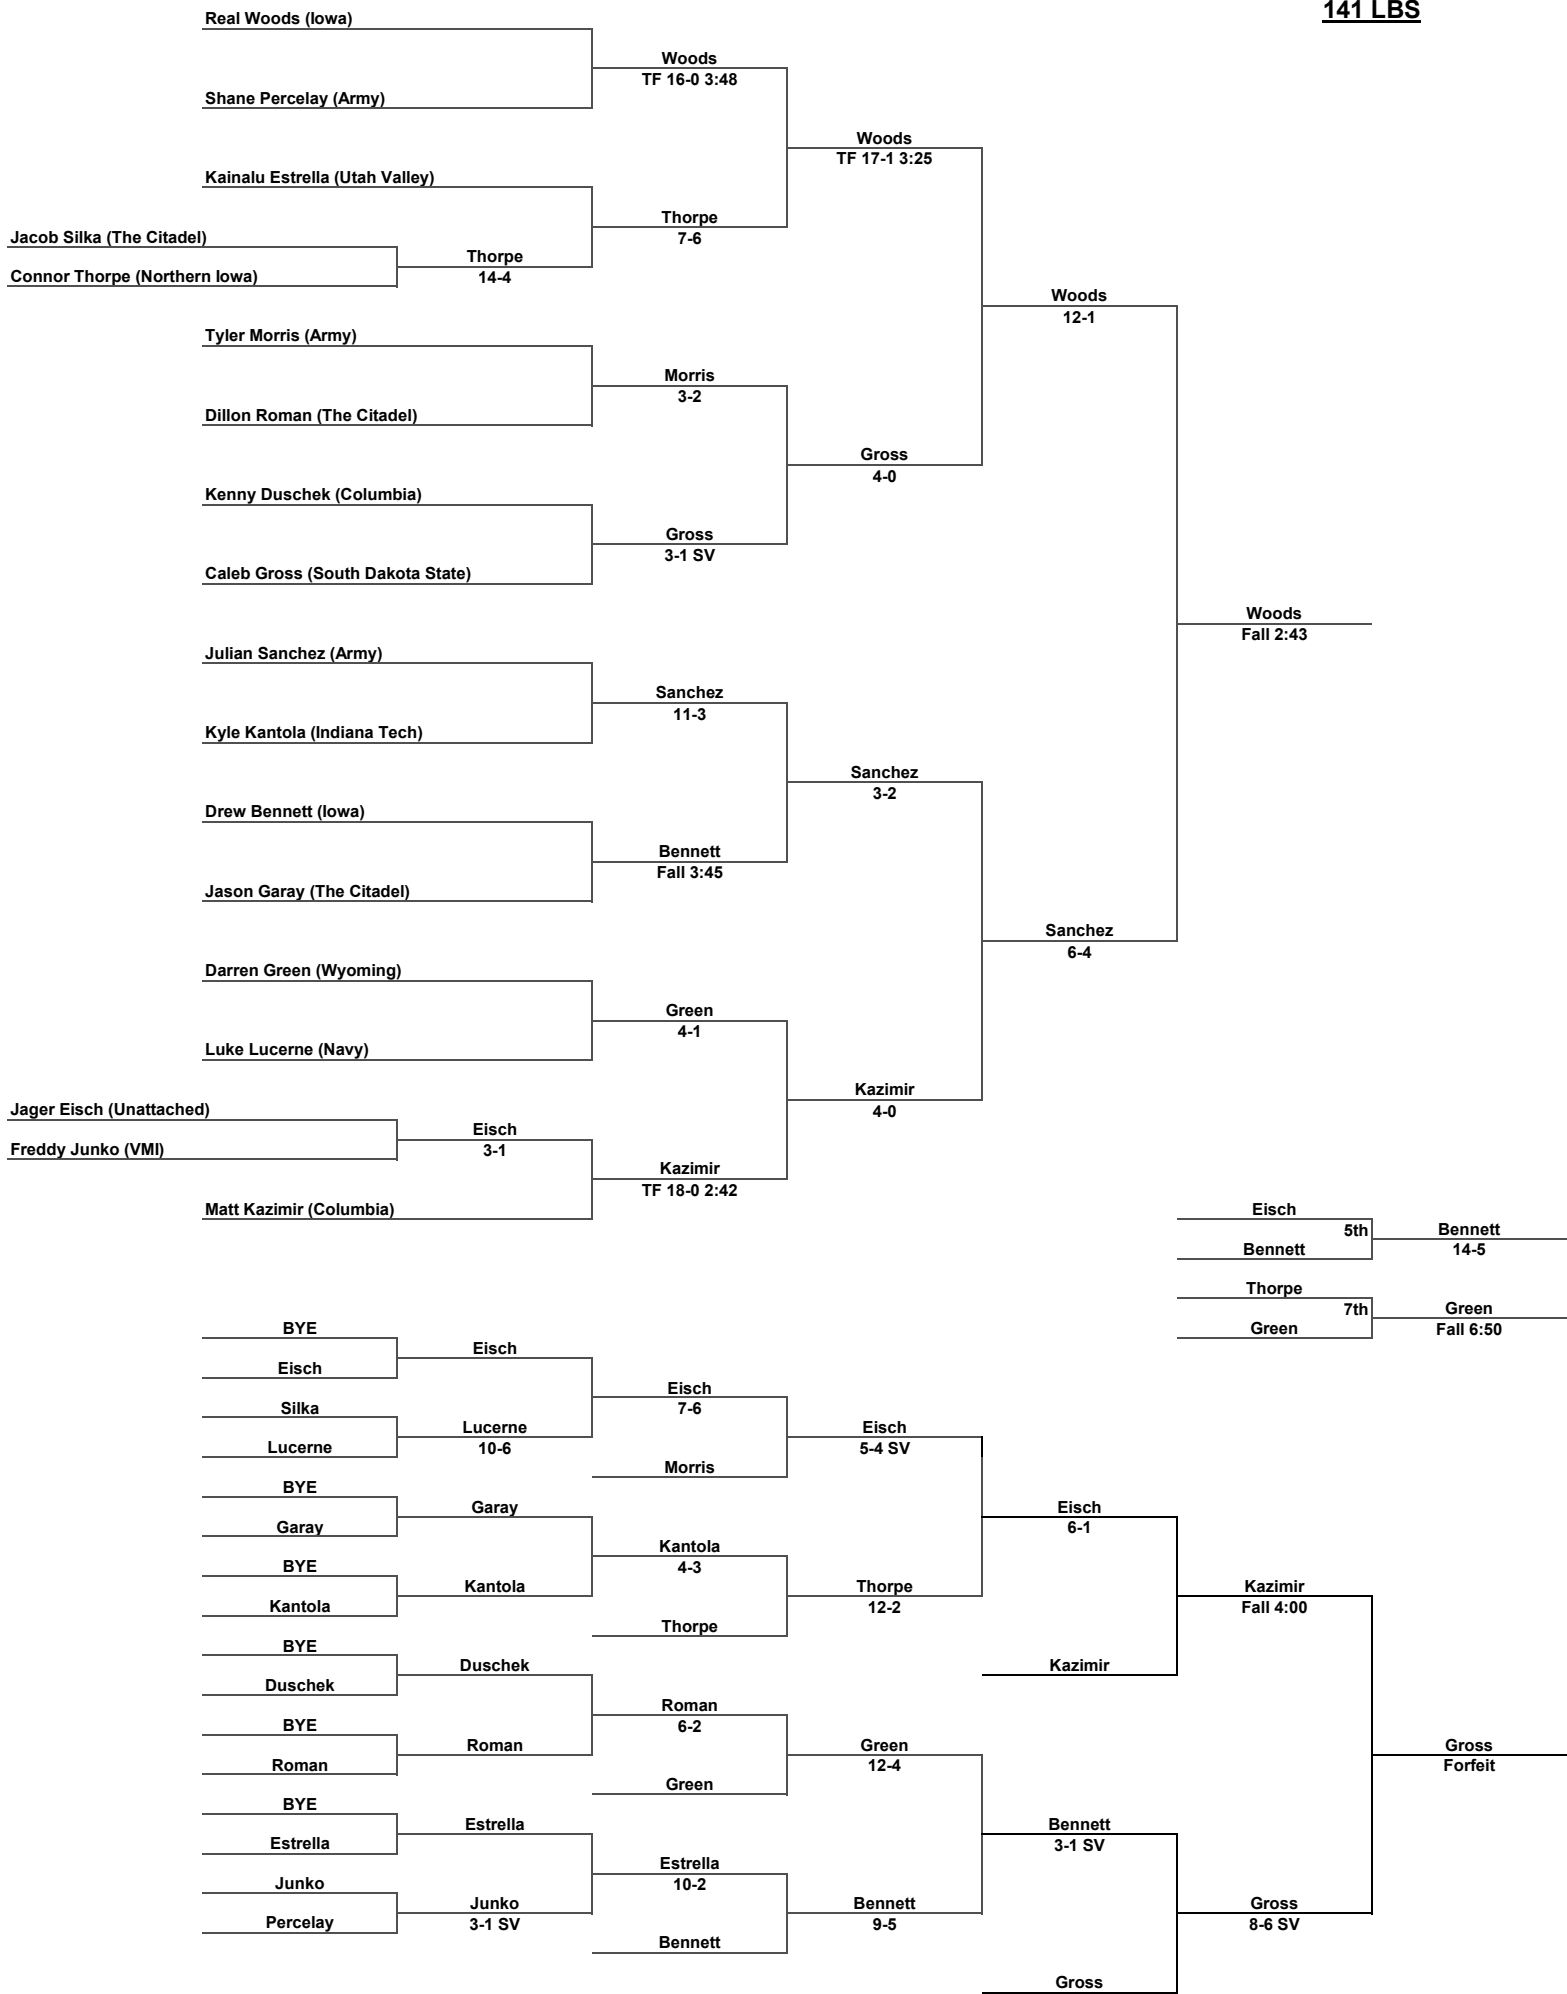

Inside Our Game - 2022 Soldier Salute Tournament Coverage

125 LBS

Inside Our Game - 2022 Soldier Salute Tournament Coverage

133 LBS

Inside Our Game - 2022 Soldier Salute Tournament Coverage

149 LBS

Inside Our Game - 2022 Soldier Salute Tournament Coverage

157 LBS

Inside Our Game - 2022 Soldier Salute Tournament Coverage

165 LBS

Inside Our Game - 2022 Soldier Salute Tournament Coverage

174 LBS

Inside Our Game - 2022 Soldier Salute Tournament Coverage

184 LBS

Inside Our Game - 2022 Soldier Salute Tournament Coverage

197 LBS

285 LBS