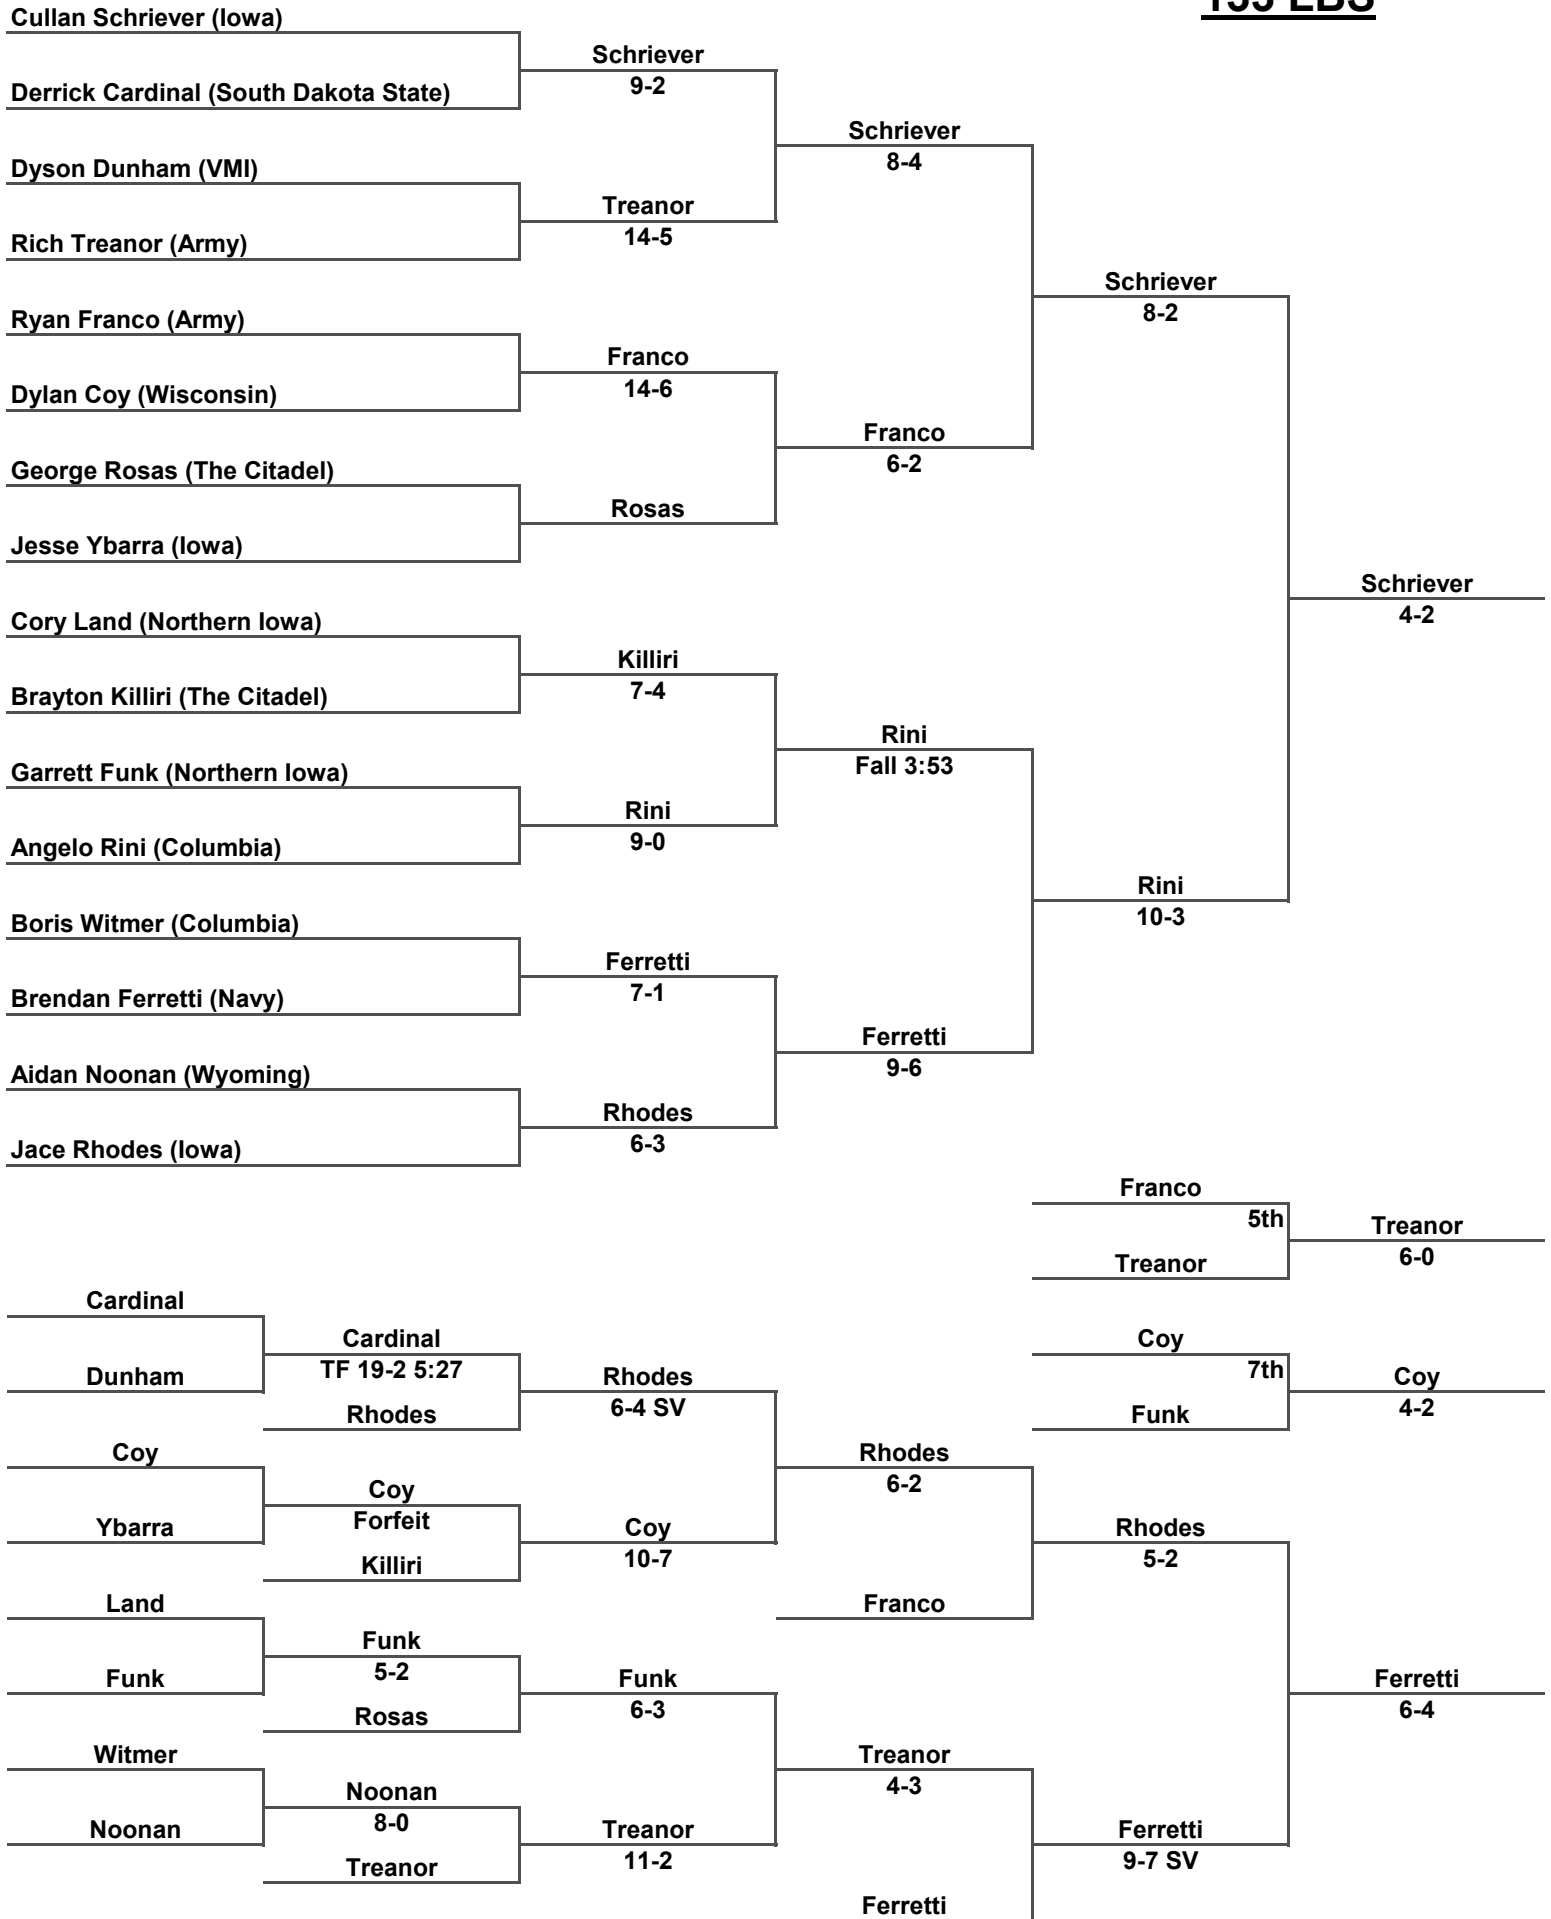

Inside Our Game - 2022 Soldier Salute Tournament Coverage

125 LBS

Inside Our Game - 2022 Soldier Salute Tournament Coverage

133 LBS

Inside Our Game - 2022 Soldier Salute Tournament Coverage

149 LBS

Inside Our Game - 2022 Soldier Salute Tournament Coverage

157 LBS

Inside Our Game - 2022 Soldier Salute Tournament Coverage

165 LBS

Inside Our Game - 2022 Soldier Salute Tournament Coverage

174 LBS

Inside Our Game - 2022 Soldier Salute Tournament Coverage

184 LBS

Inside Our Game - 2022 Soldier Salute Tournament Coverage

197 LBS

285 LBS