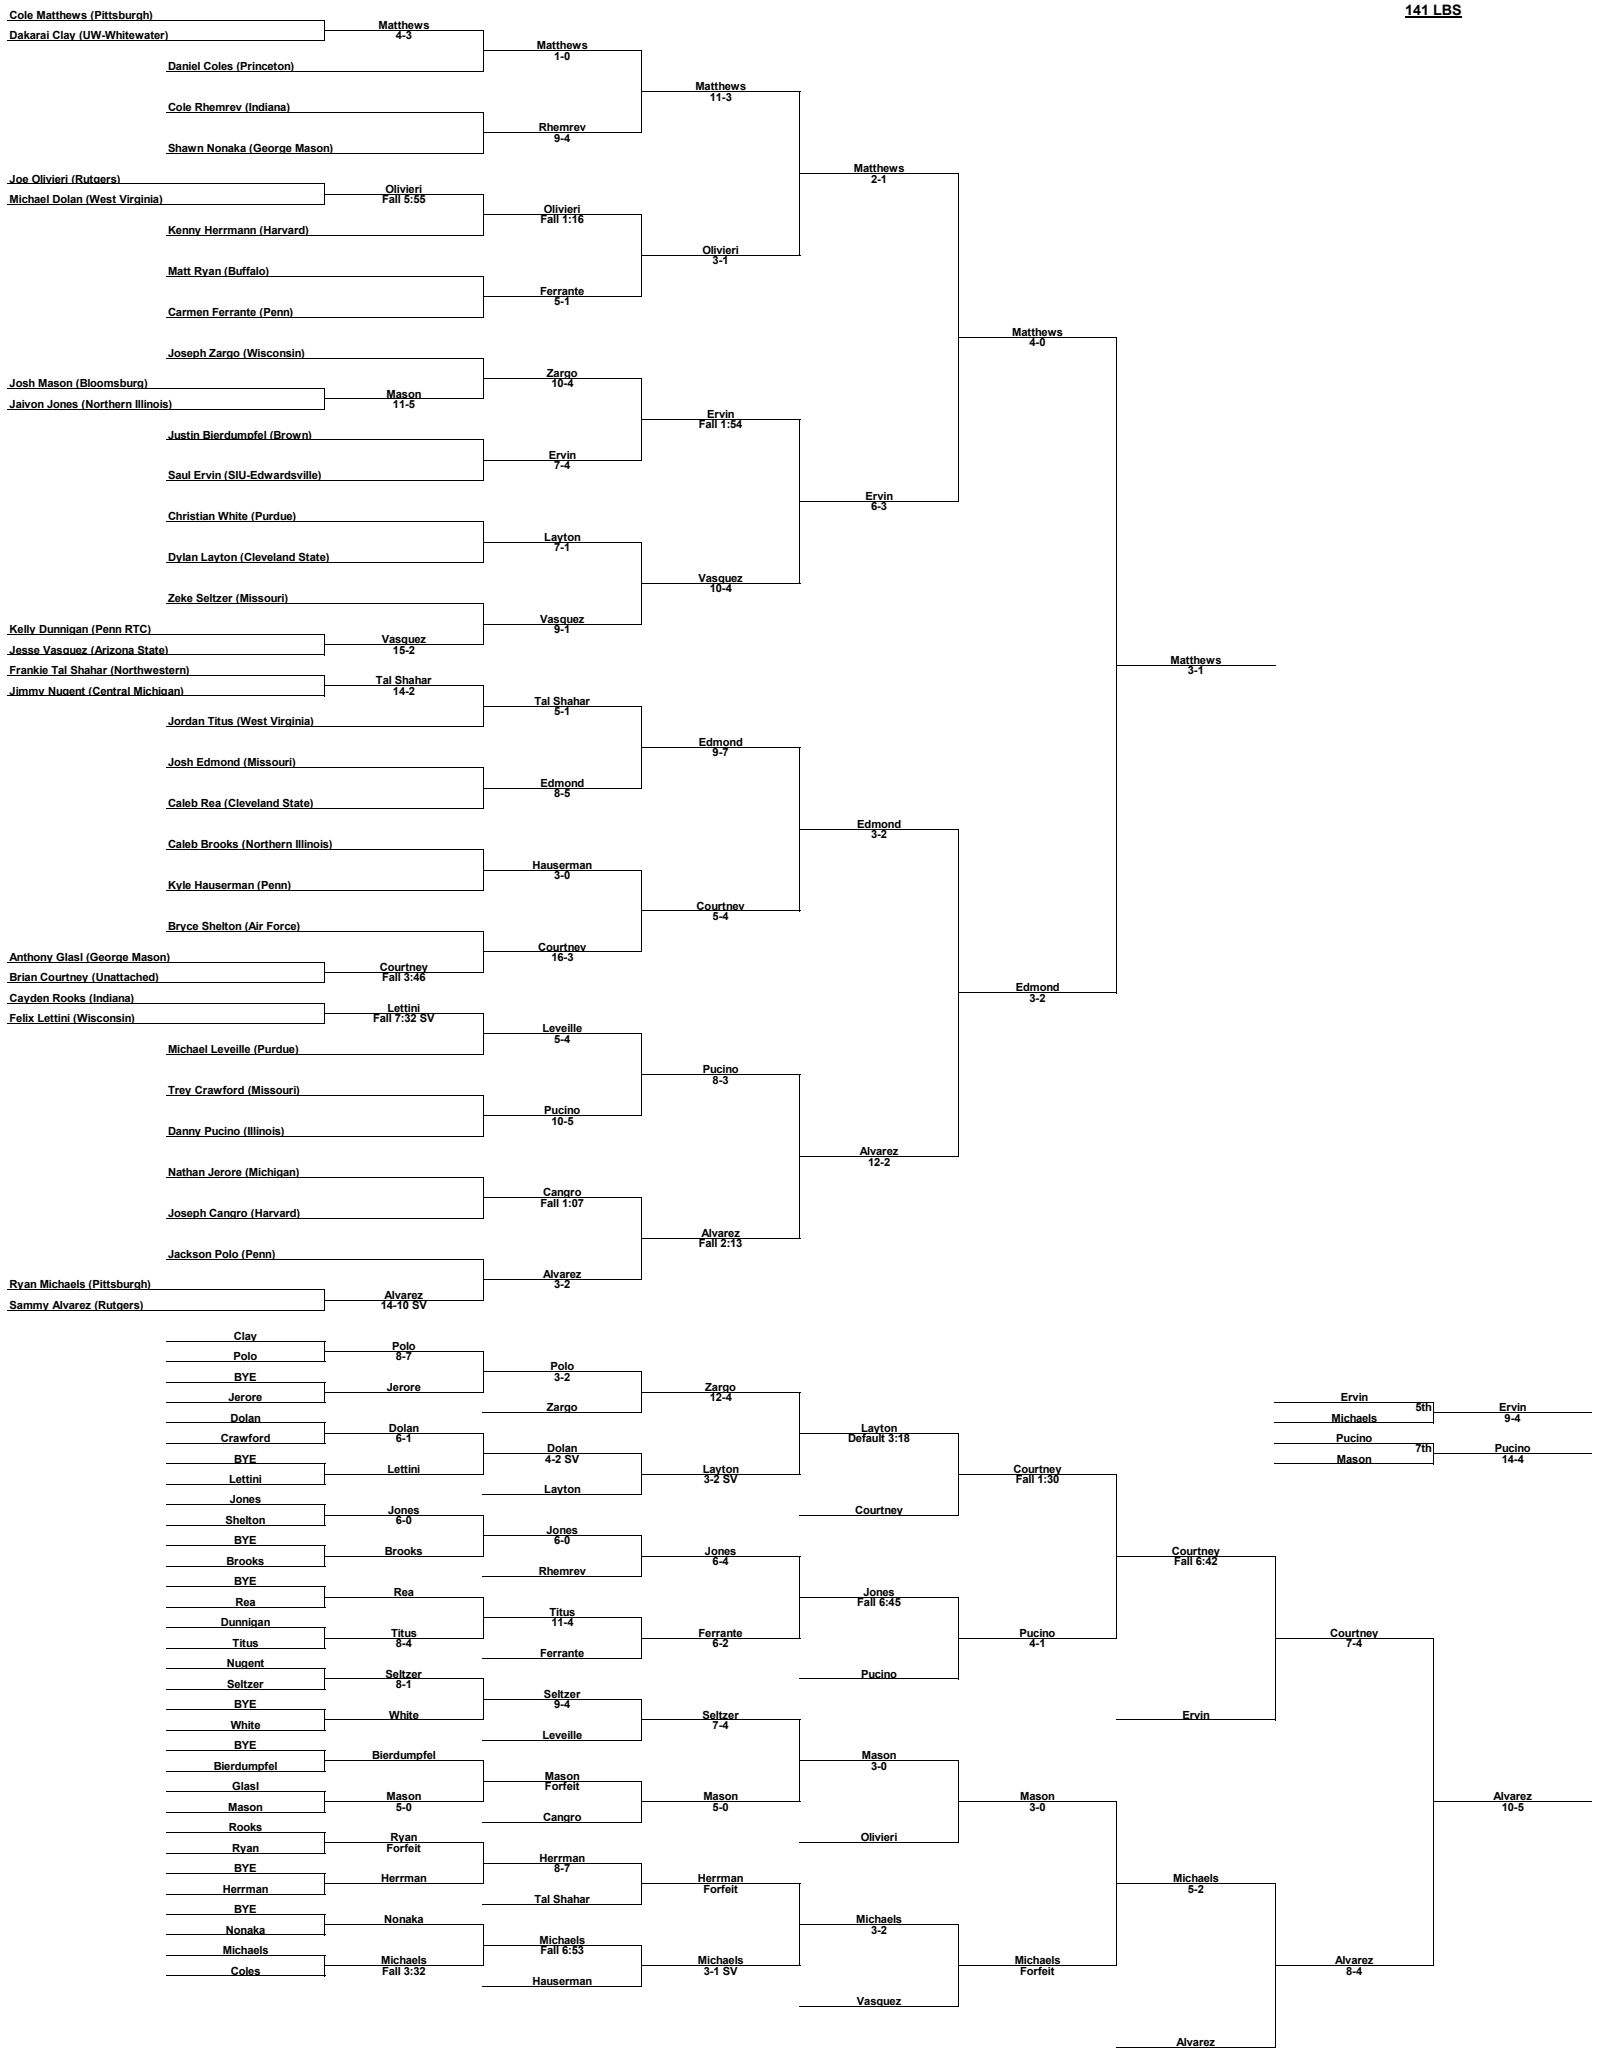

Inside Our Game - 2022 Midlands Championship Coverage

125 LBS

Inside Our Game - 2022 Midlands Championship Coverage

174 LBS

Inside Our Game - 2022 Midlands Championship Coverage

197 LBS

Inside Our Game - 2022 Midlands Championship Coverage

285 LBS