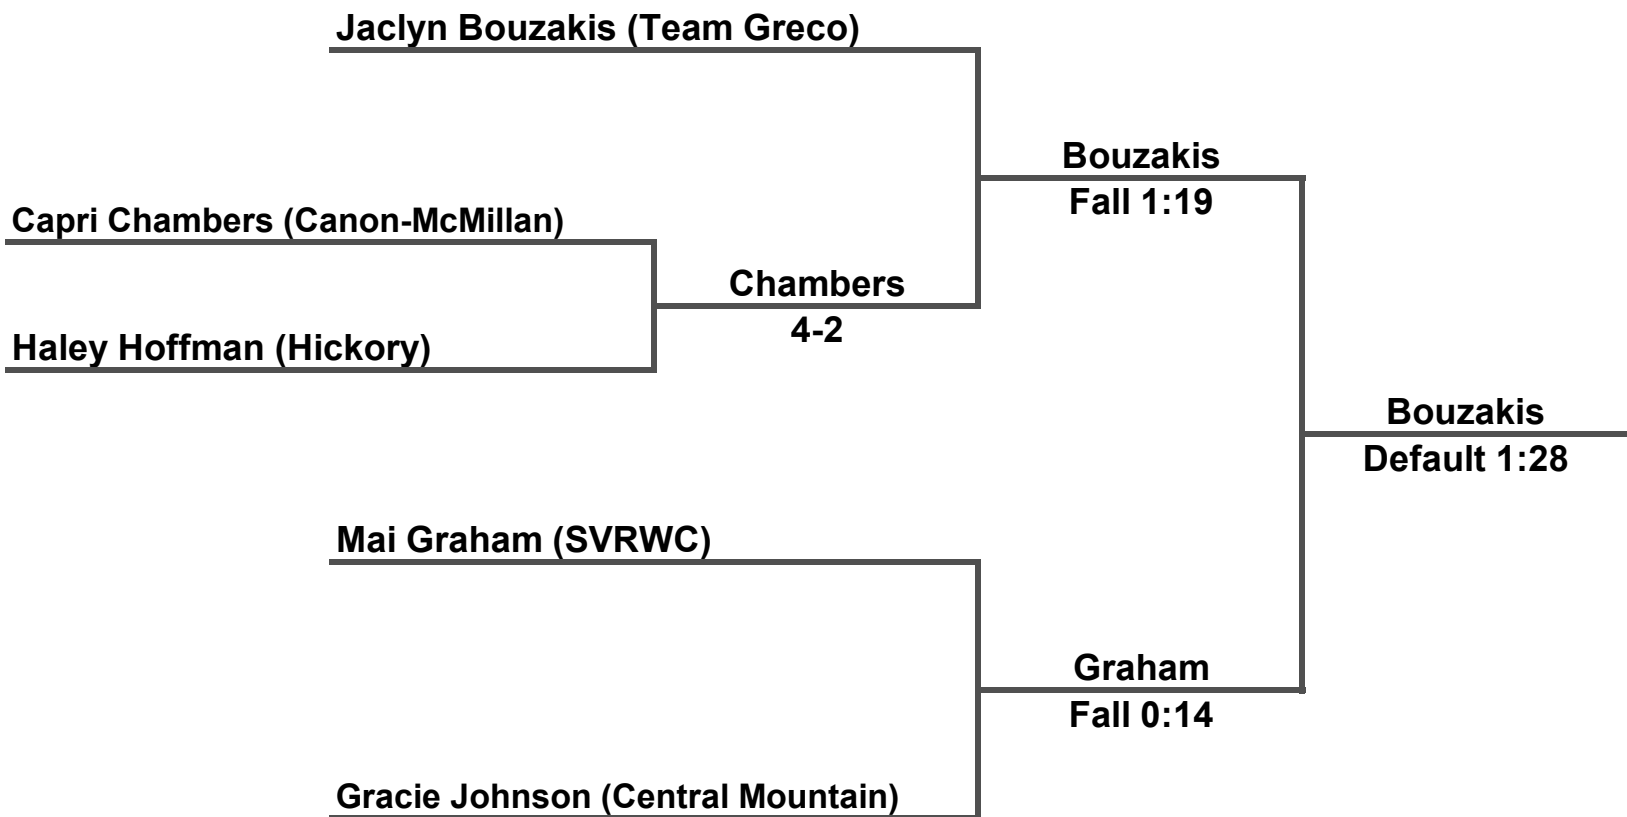

# Inside Our Game - 2022 Girls HS Powerade Tournament Coverage

**100 LBS**