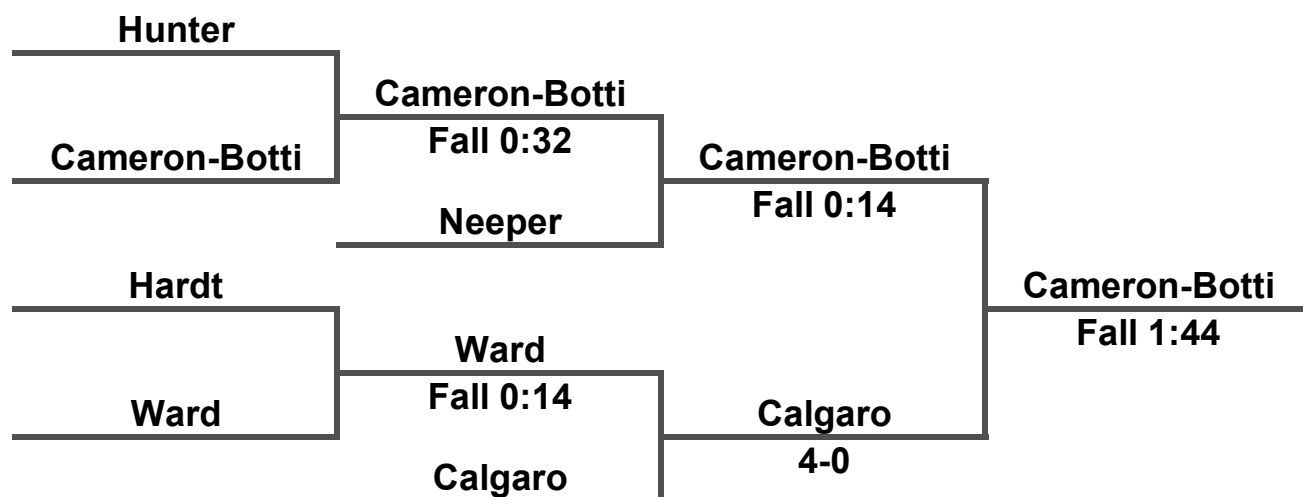

Inside Our Game - 2022 Girls HS Powerade Tournament Coverage

165 LBS