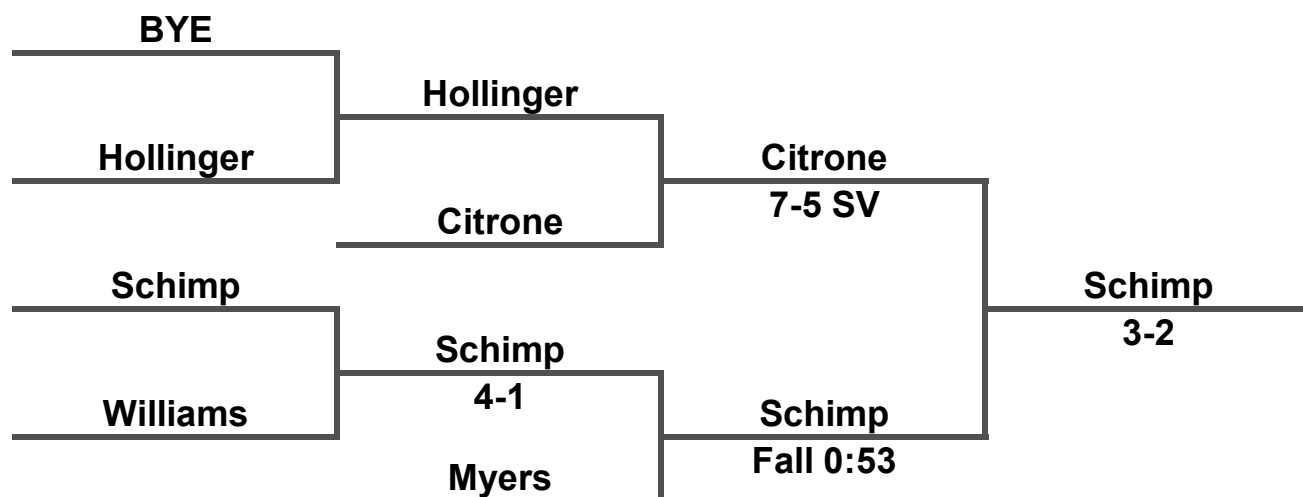

Inside Our Game - 2022 Girls HS Powerade Tournament Coverage

185 LBS