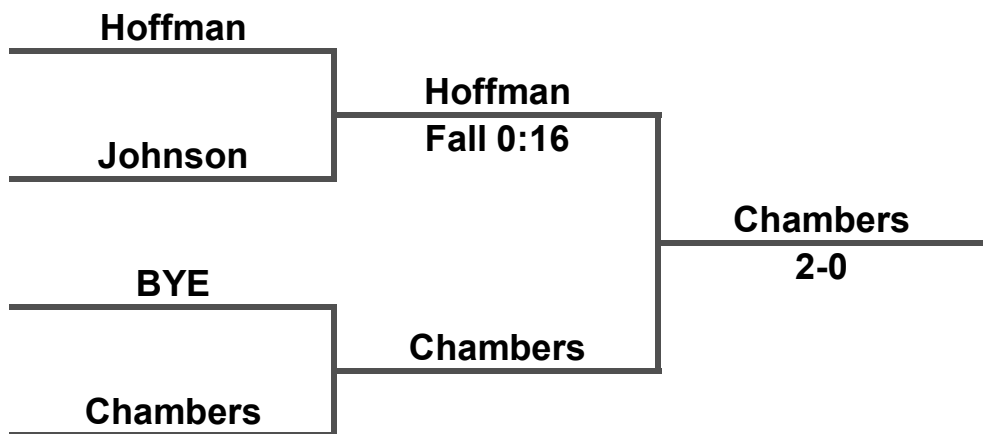

# Inside Our Game - 2022 Girls HS Powerade Tournament Coverage

**100 LBS**