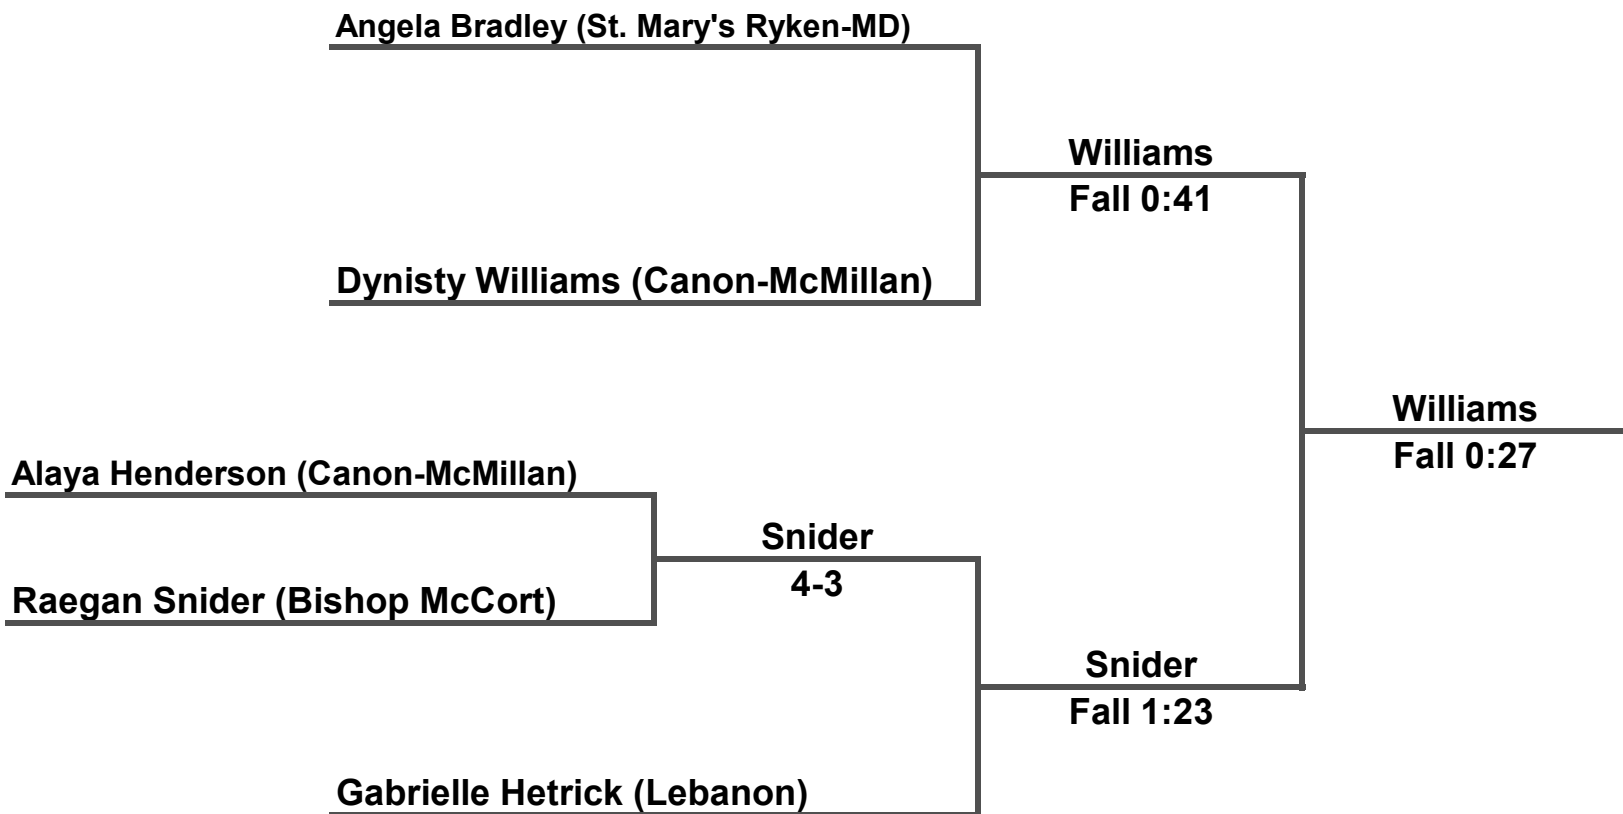

Inside Our Game - 2022 Girls HS Powerade Tournament Coverage

152 LBS