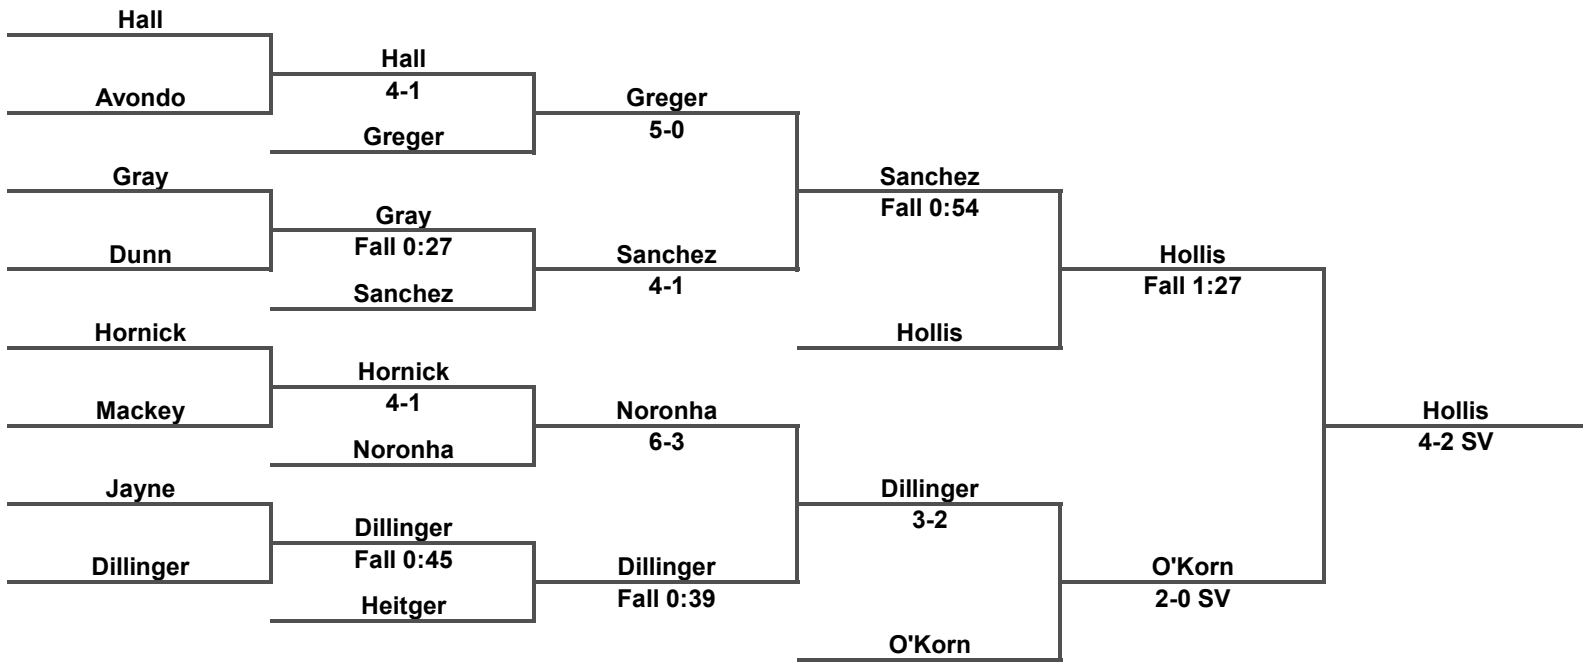

Inside Our Game - 2022 Girls HS Powerade Tournament Coverage

145 LBS