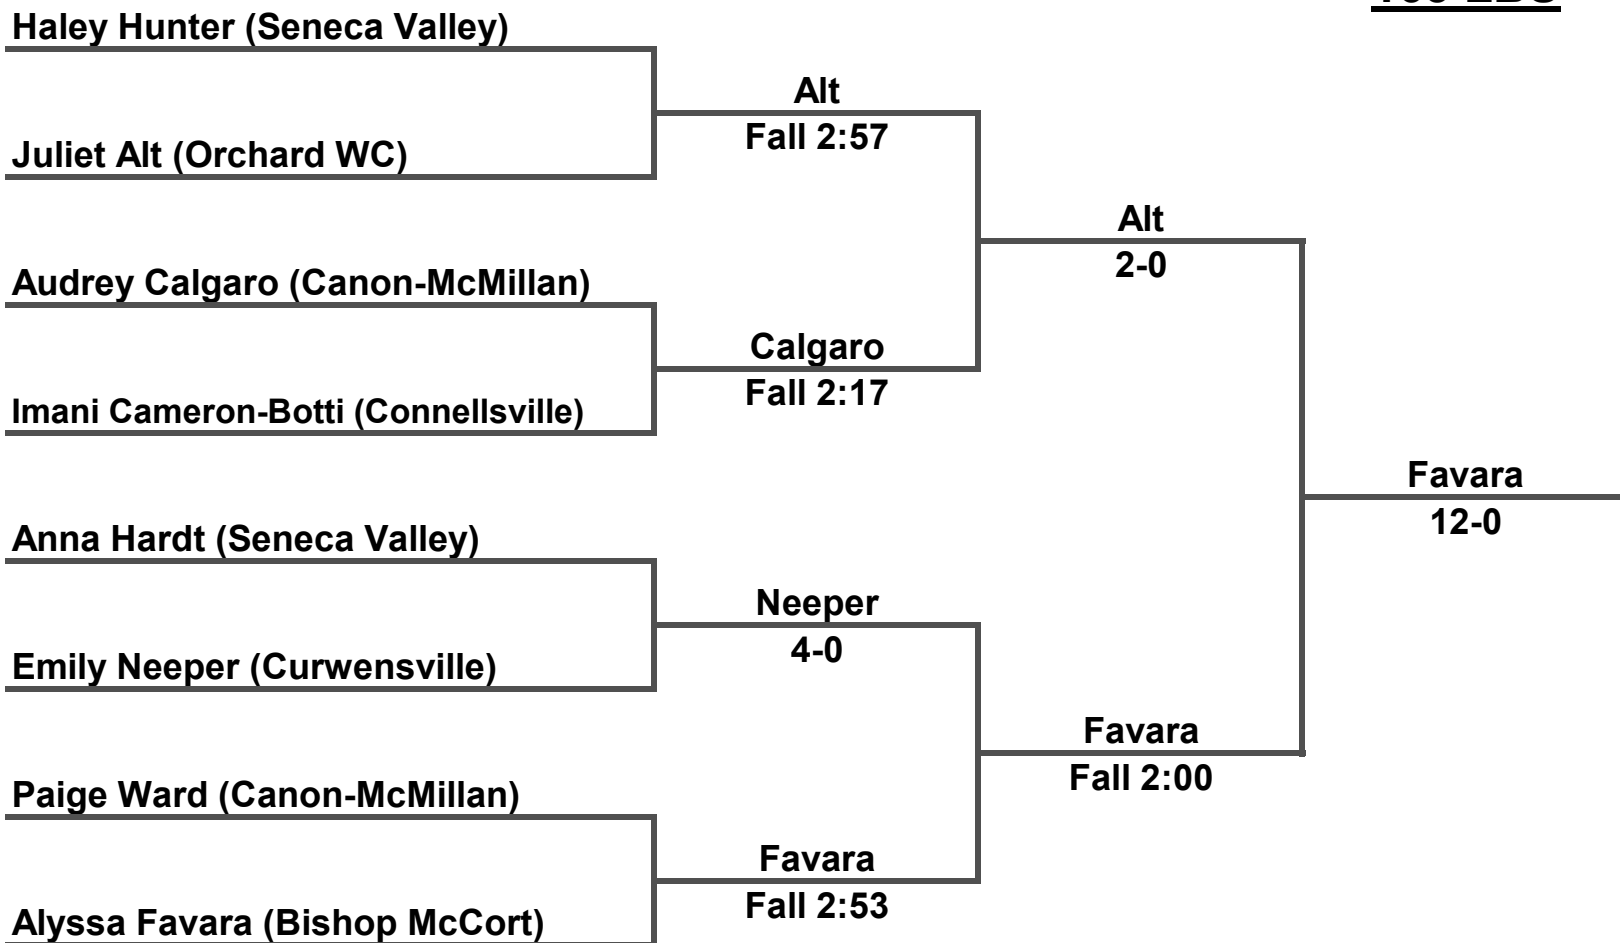

Inside Our Game - 2022 Girls HS Powerade Tournament Coverage

165 LBS