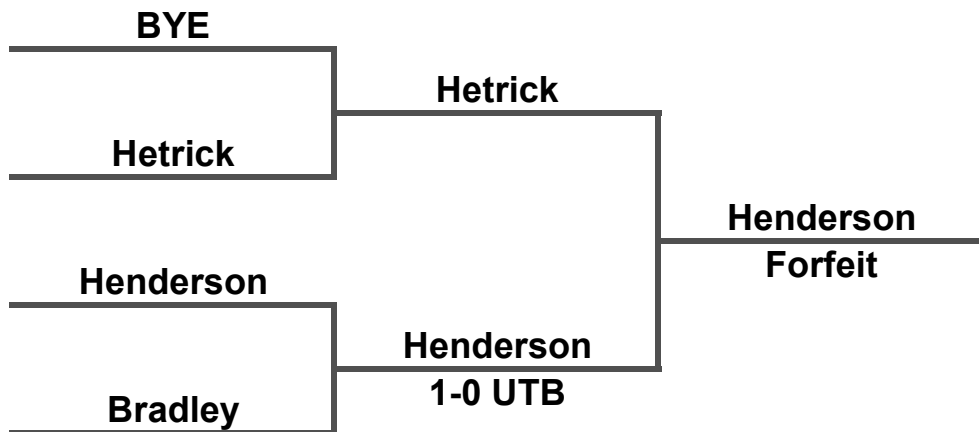

Inside Our Game - 2022 Girls HS Powerade Tournament Coverage

152 LBS