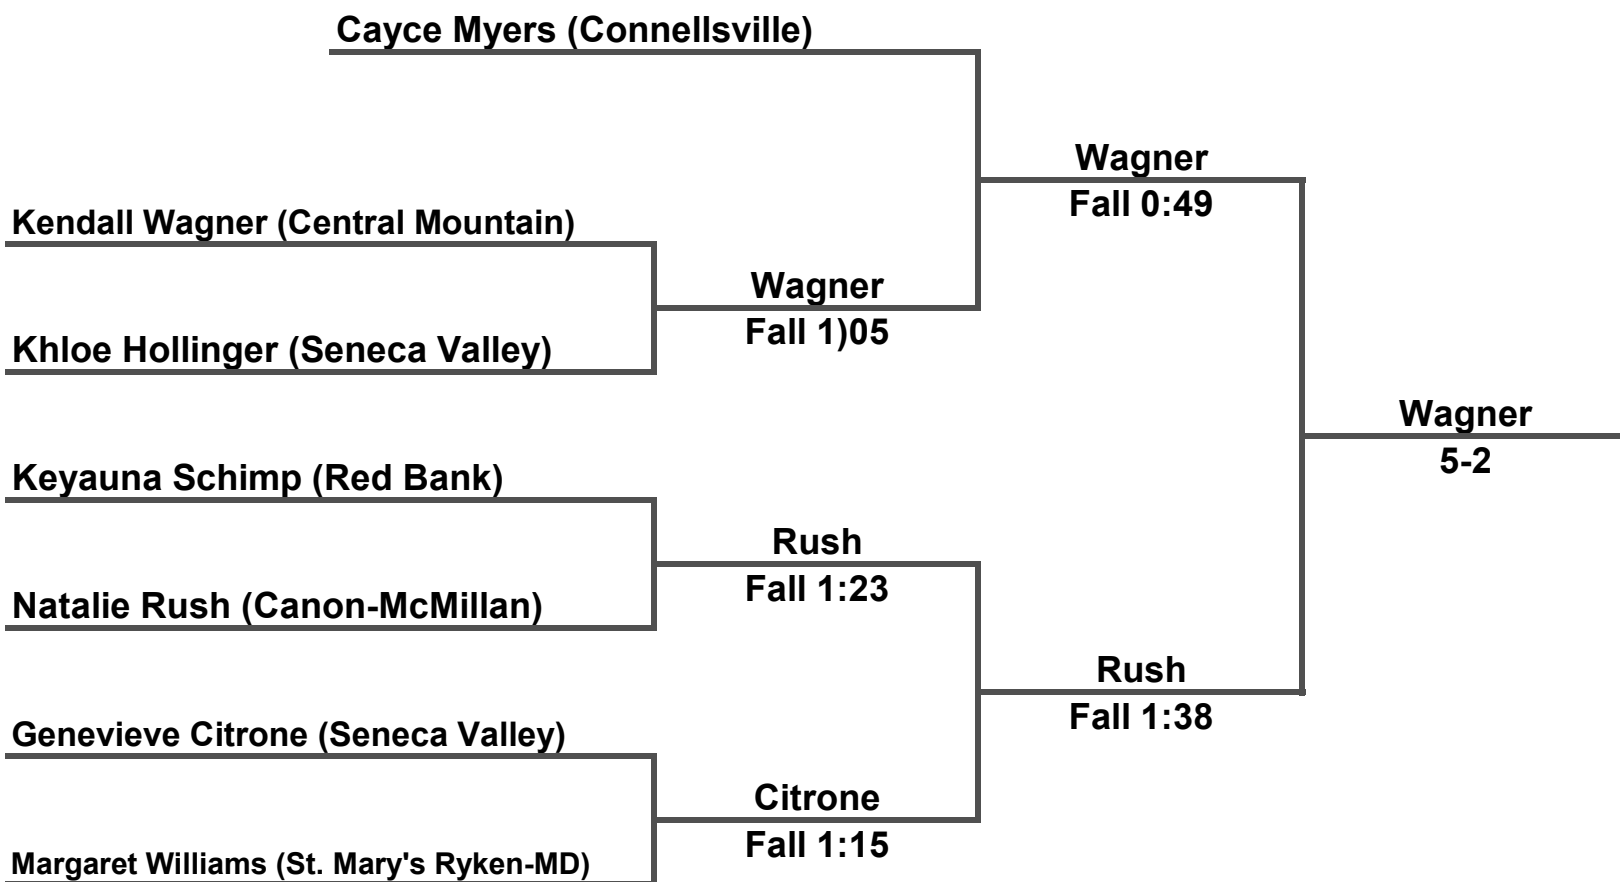

Inside Our Game - 2022 Girls HS Powerade Tournament Coverage

185 LBS