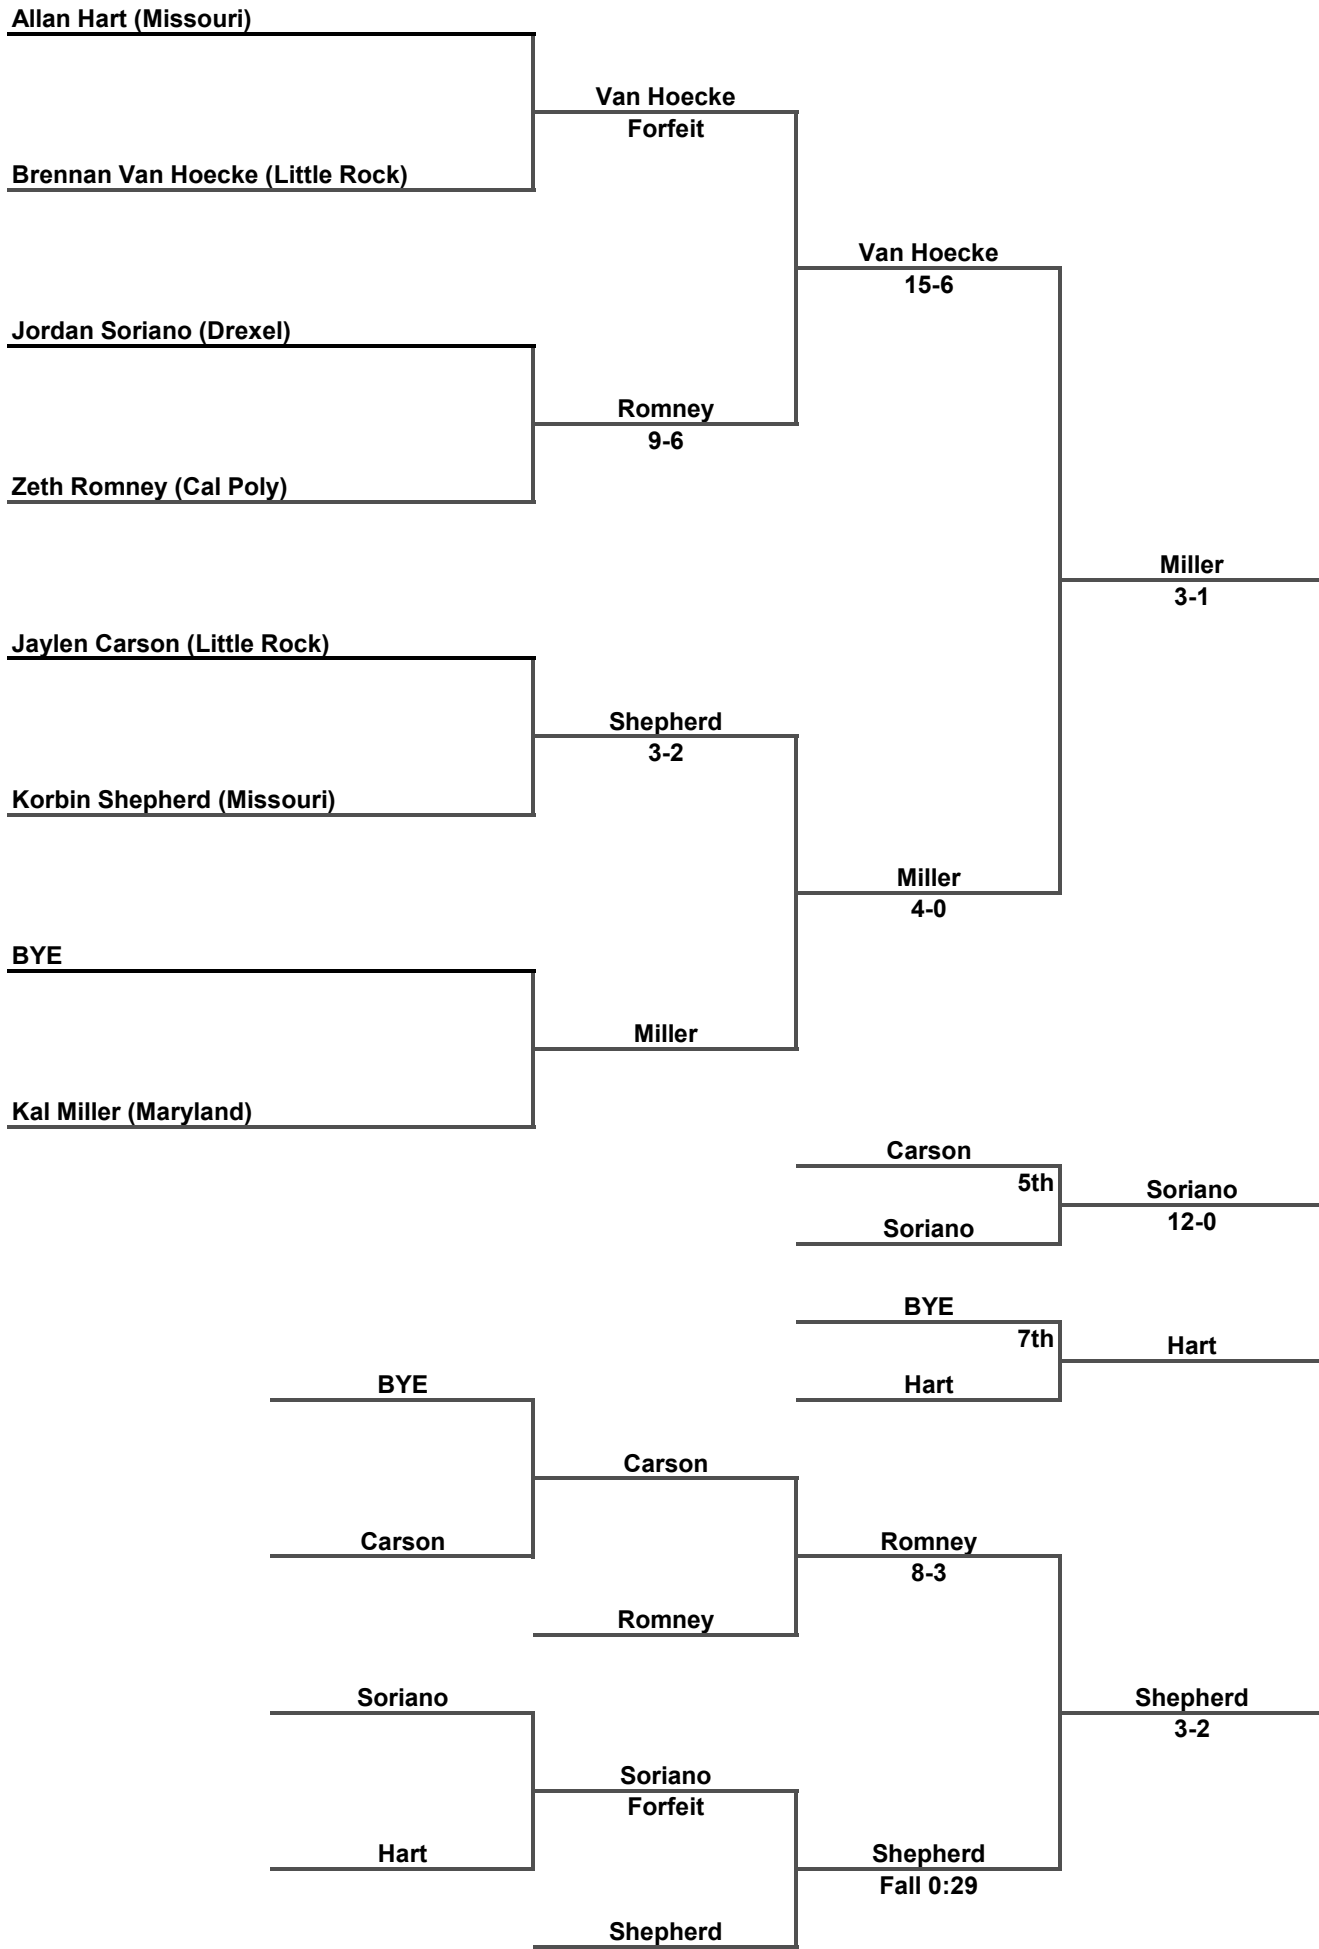

Inside Our Game - Tiger Style Invite Coverage

125 LBS

Inside Our Game - Tiger Style Invite Coverage

133 LBS

Inside Our Game - Tiger Style Invite Coverage

141 LBS

Inside Our Game - Tiger Style Invite Coverage