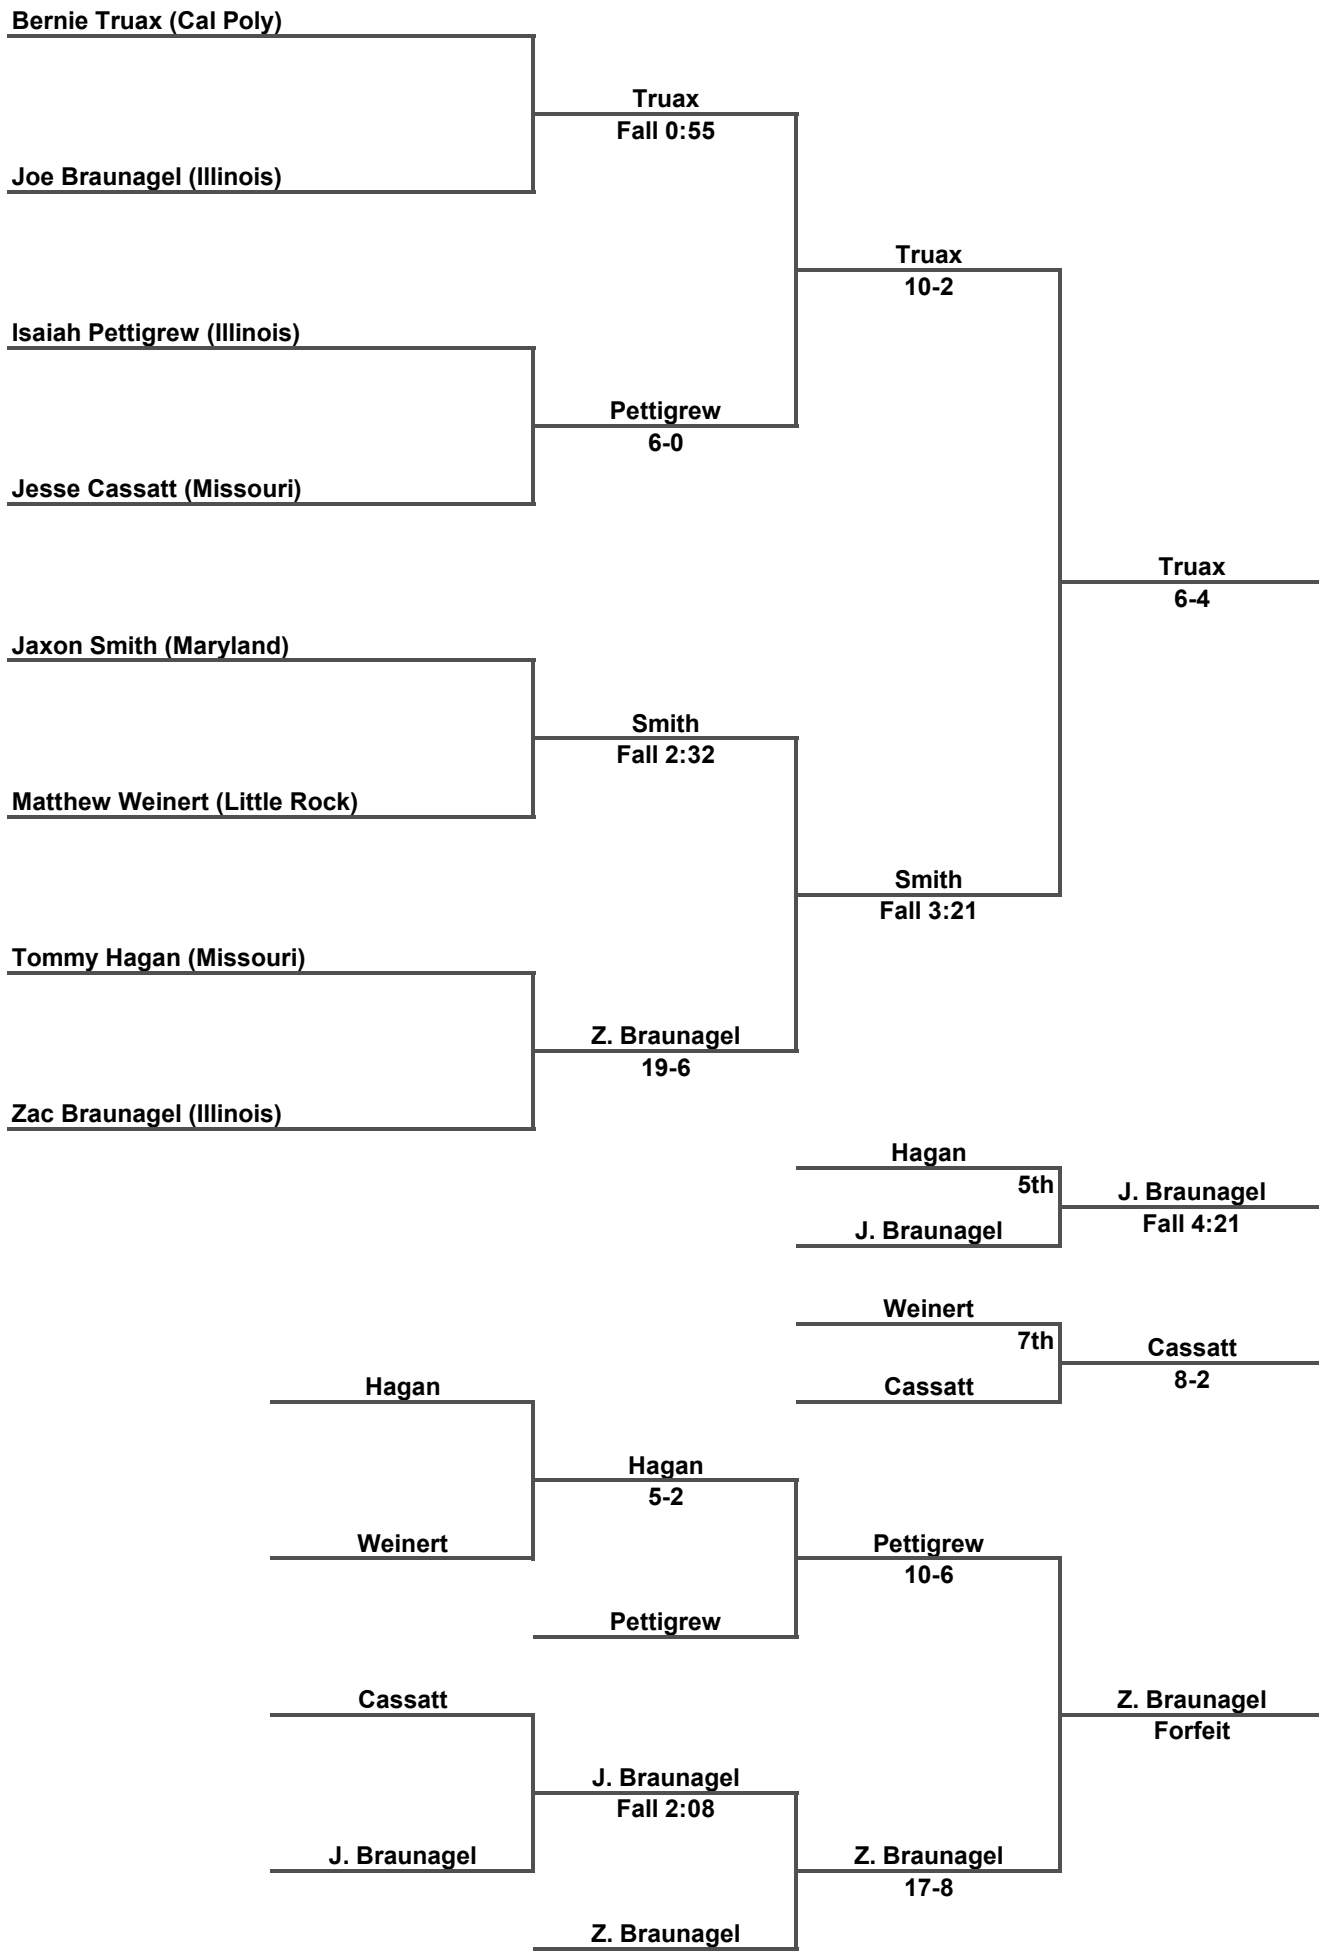

Inside Our Game - Tiger Style Invite Coverage

197 LBS