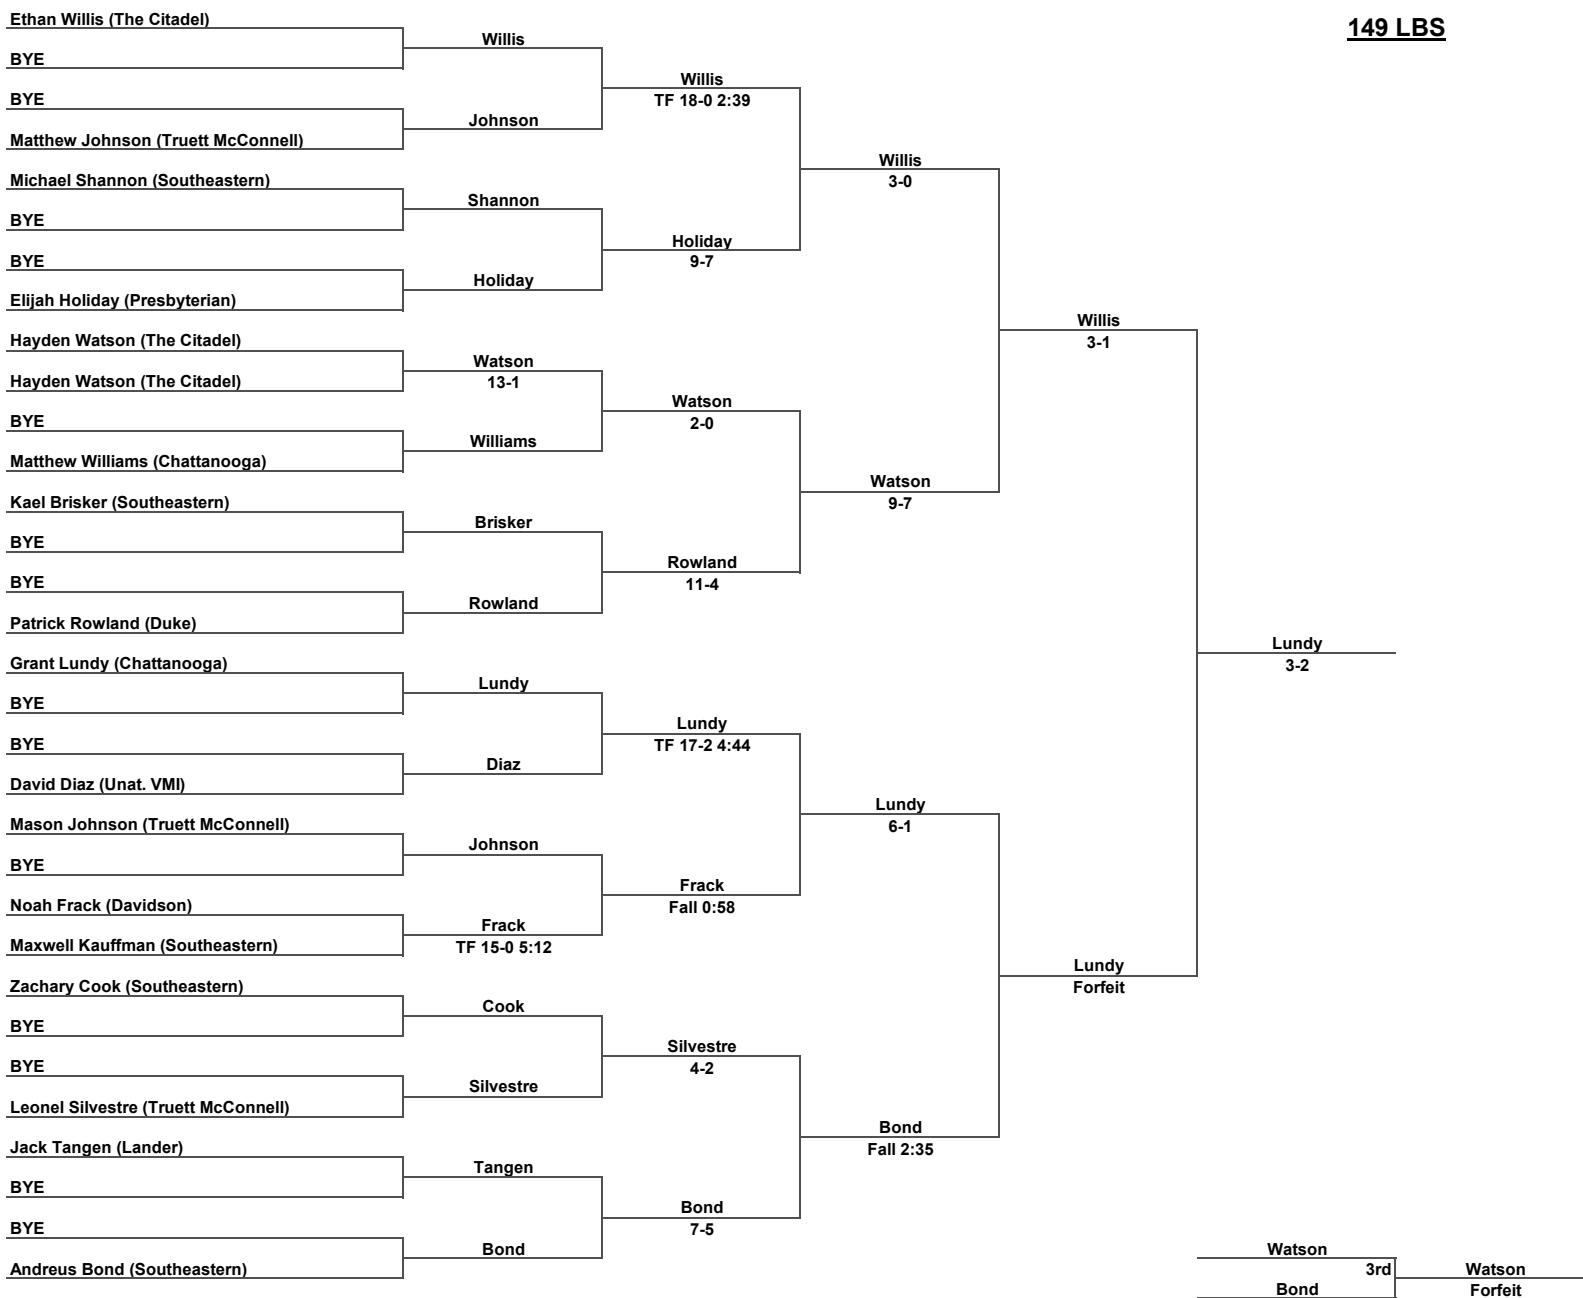

Inside Our Game - The Citadel Open Coverage

125 LBS

Inside Our Game - The Citadel Open Coverage

133 LBS

Inside Our Game - The Citadel Open Coverage

141 LBS

Inside Our Game - The Citadel Open Coverage

149 LBS

Inside Our Game - The Citadel Open Coverage

157 LBS

Inside Our Game - The Citadel Open Coverage

165 LBS

Inside Our Game - The Citadel Open Coverage

174 LBS

Inside Our Game - The Citadel Open Coverage

184 LBS