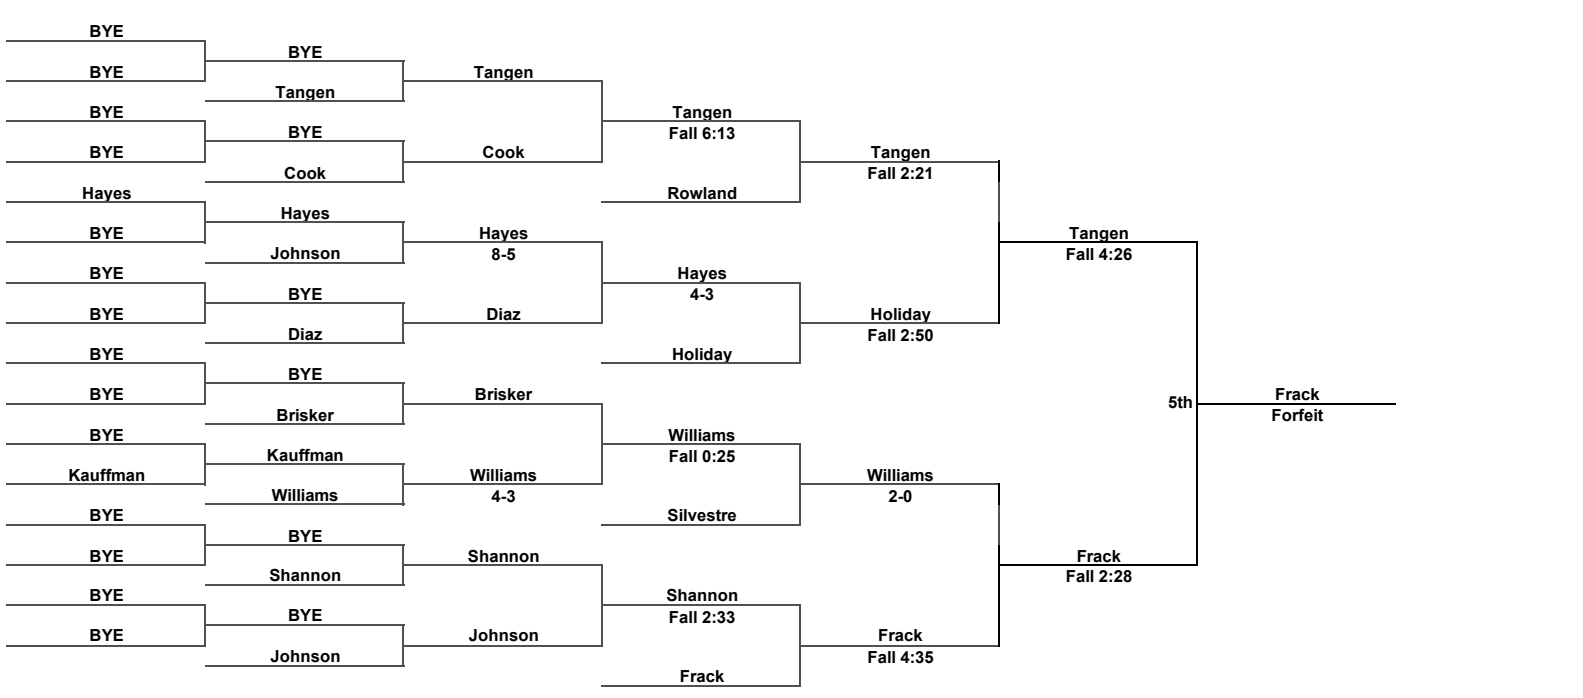

Inside Our Game - The Citadel Open Coverage

125 LBS

Inside Our Game - The Citadel Open Coverage

133 LBS

Inside Our Game - The Citadel Open Coverage

141 LBS

Inside Our Game - The Citadel Open Coverage

149 LBS