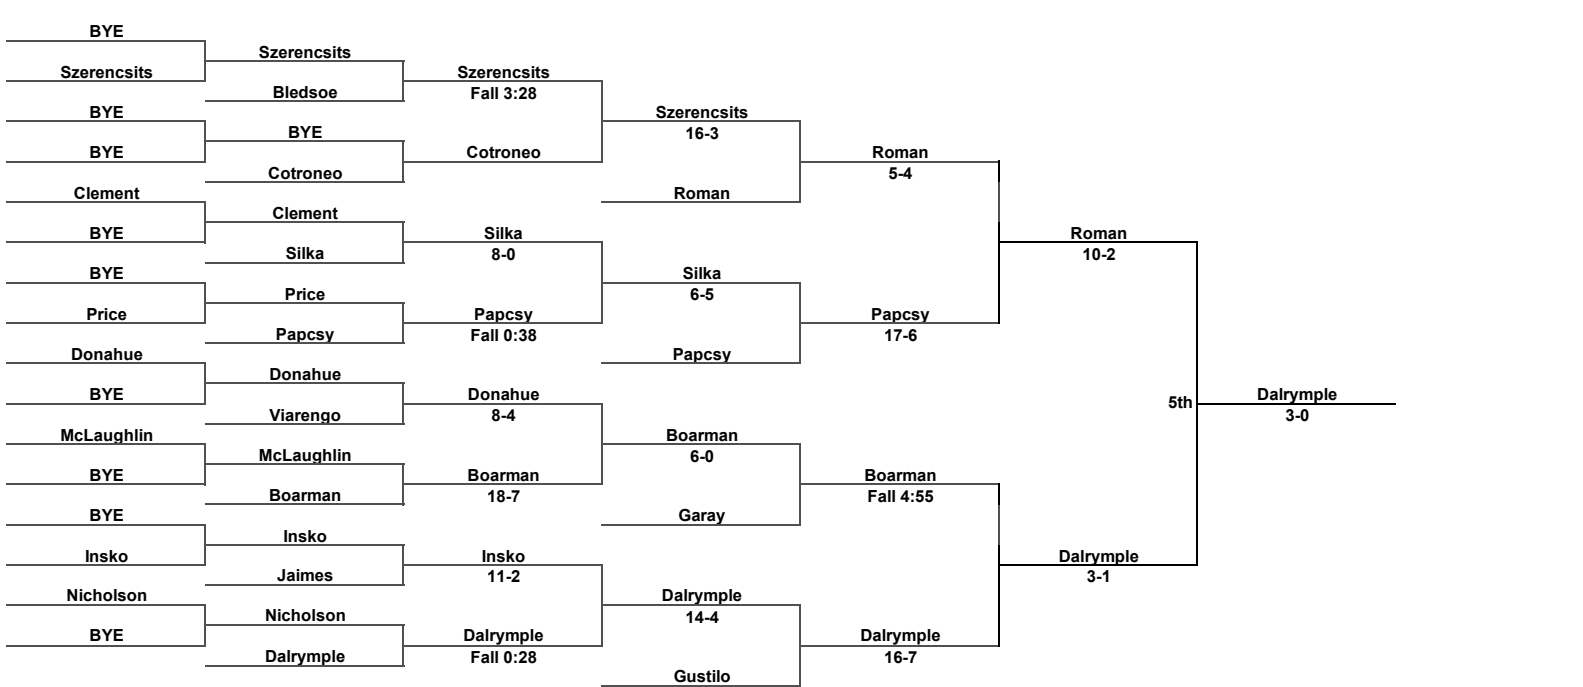

Inside Our Game - The Citadel Open Coverage

125 LBS

Inside Our Game - The Citadel Open Coverage

133 LBS

Inside Our Game - The Citadel Open Coverage

141 LBS

Inside Our Game - The Citadel Open Coverage

149 LBS