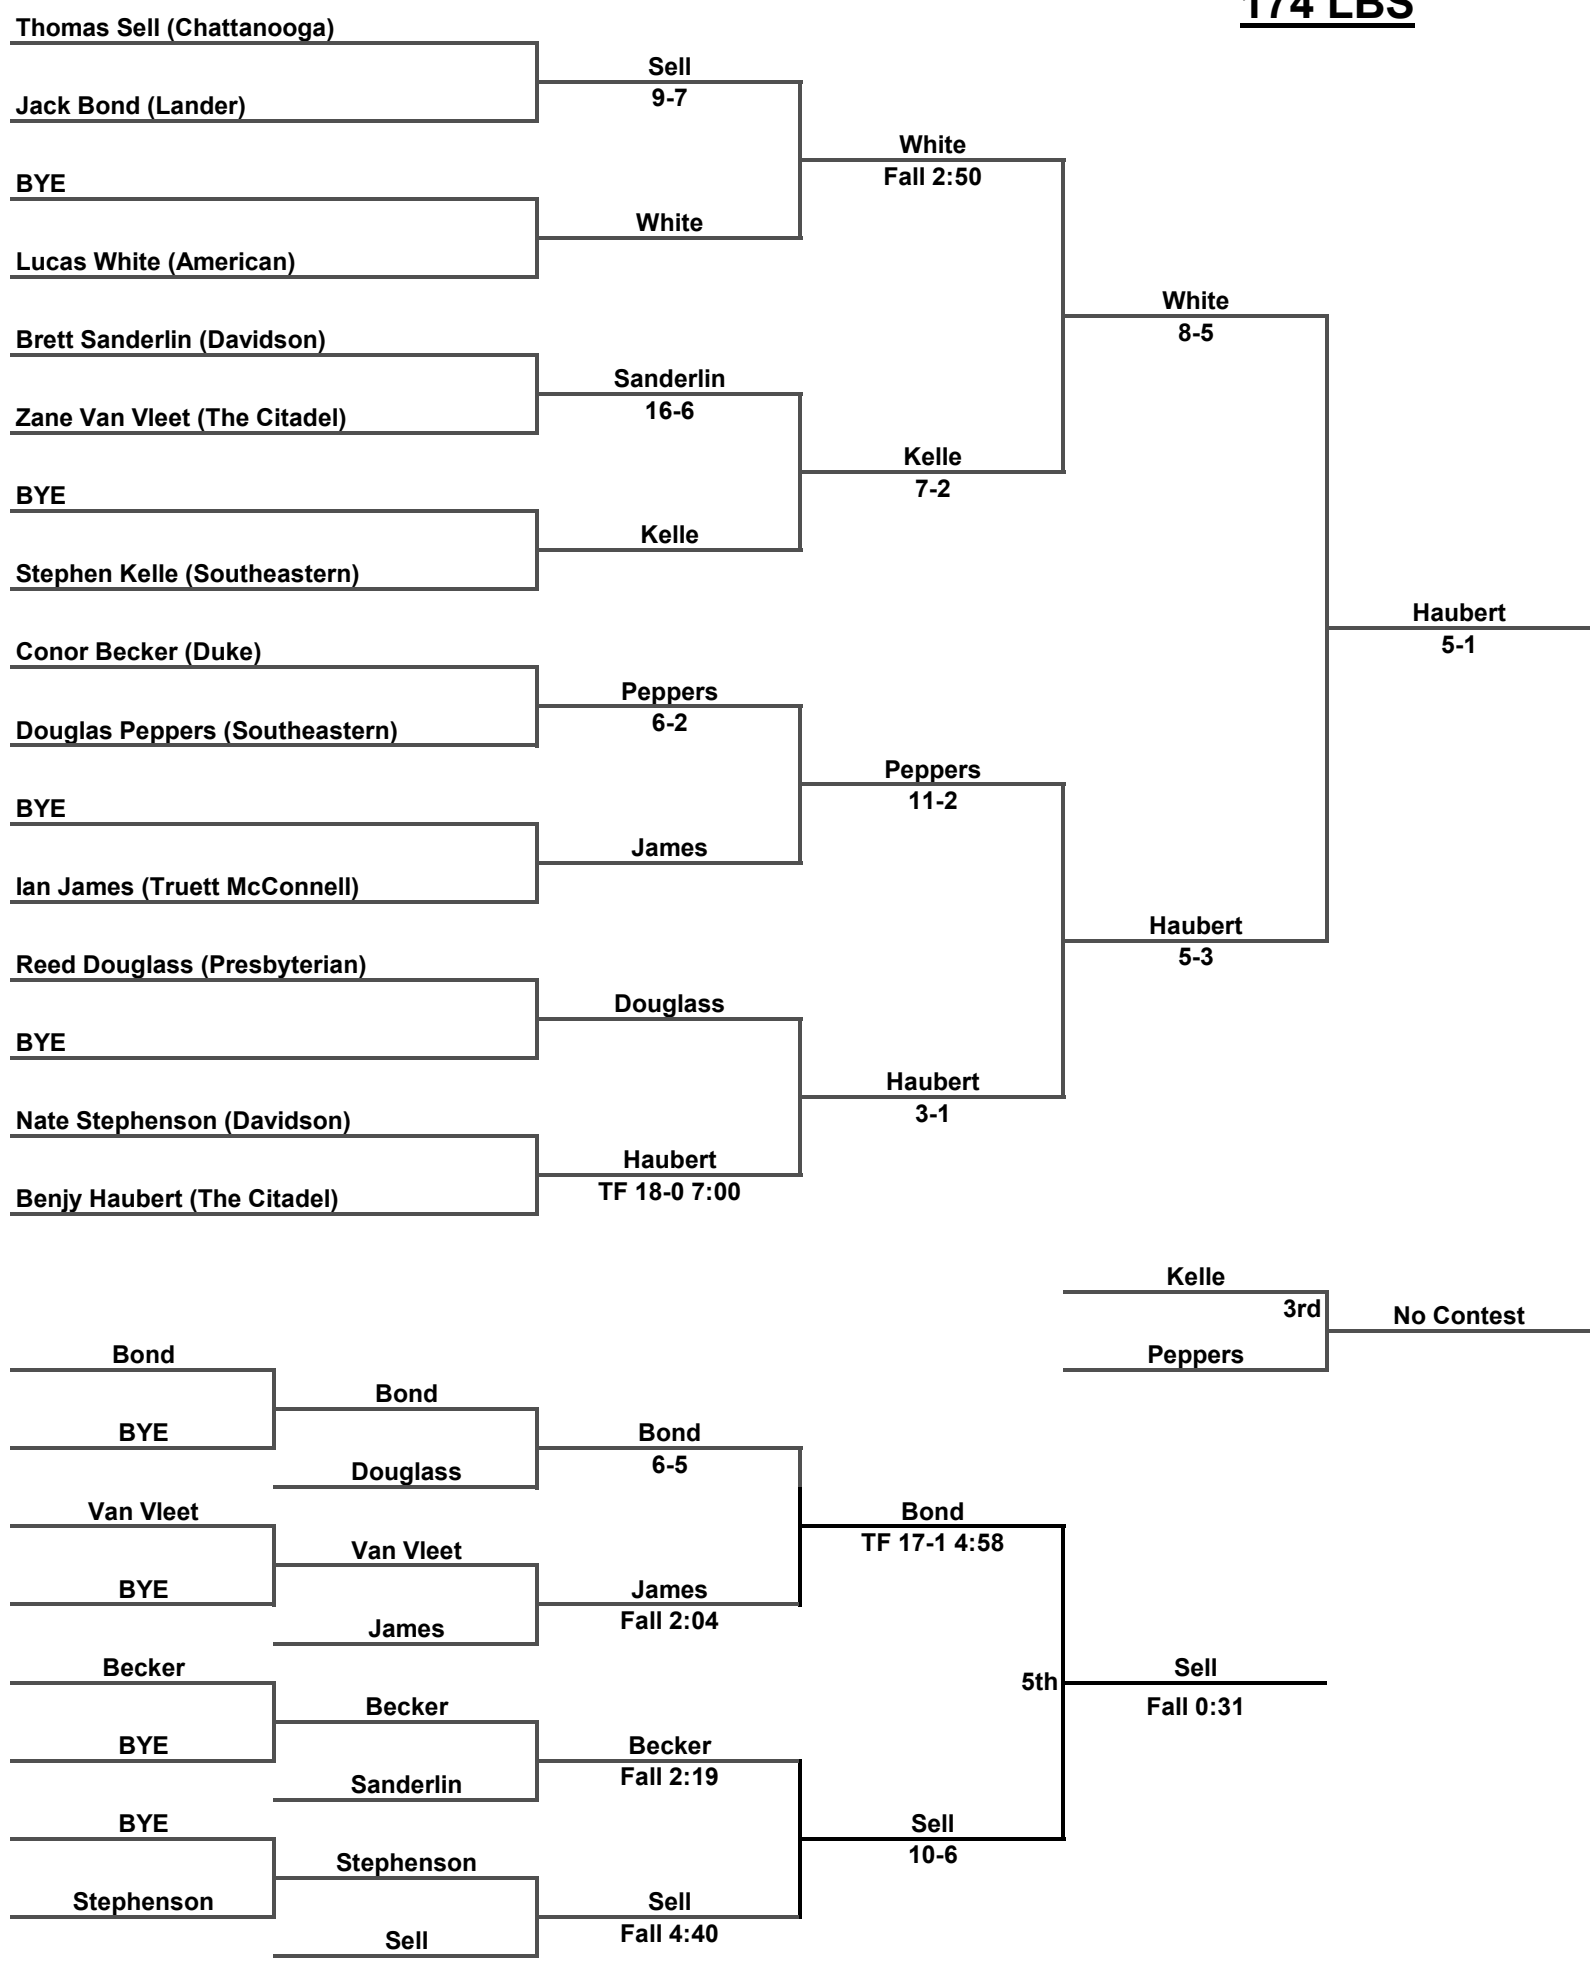

Inside Our Game - The Citadel Open Coverage

157 LBS

Inside Our Game - The Citadel Open Coverage

165 LBS

Inside Our Game - The Citadel Open Coverage

174 LBS

Inside Our Game - The Citadel Open Coverage

184 LBS