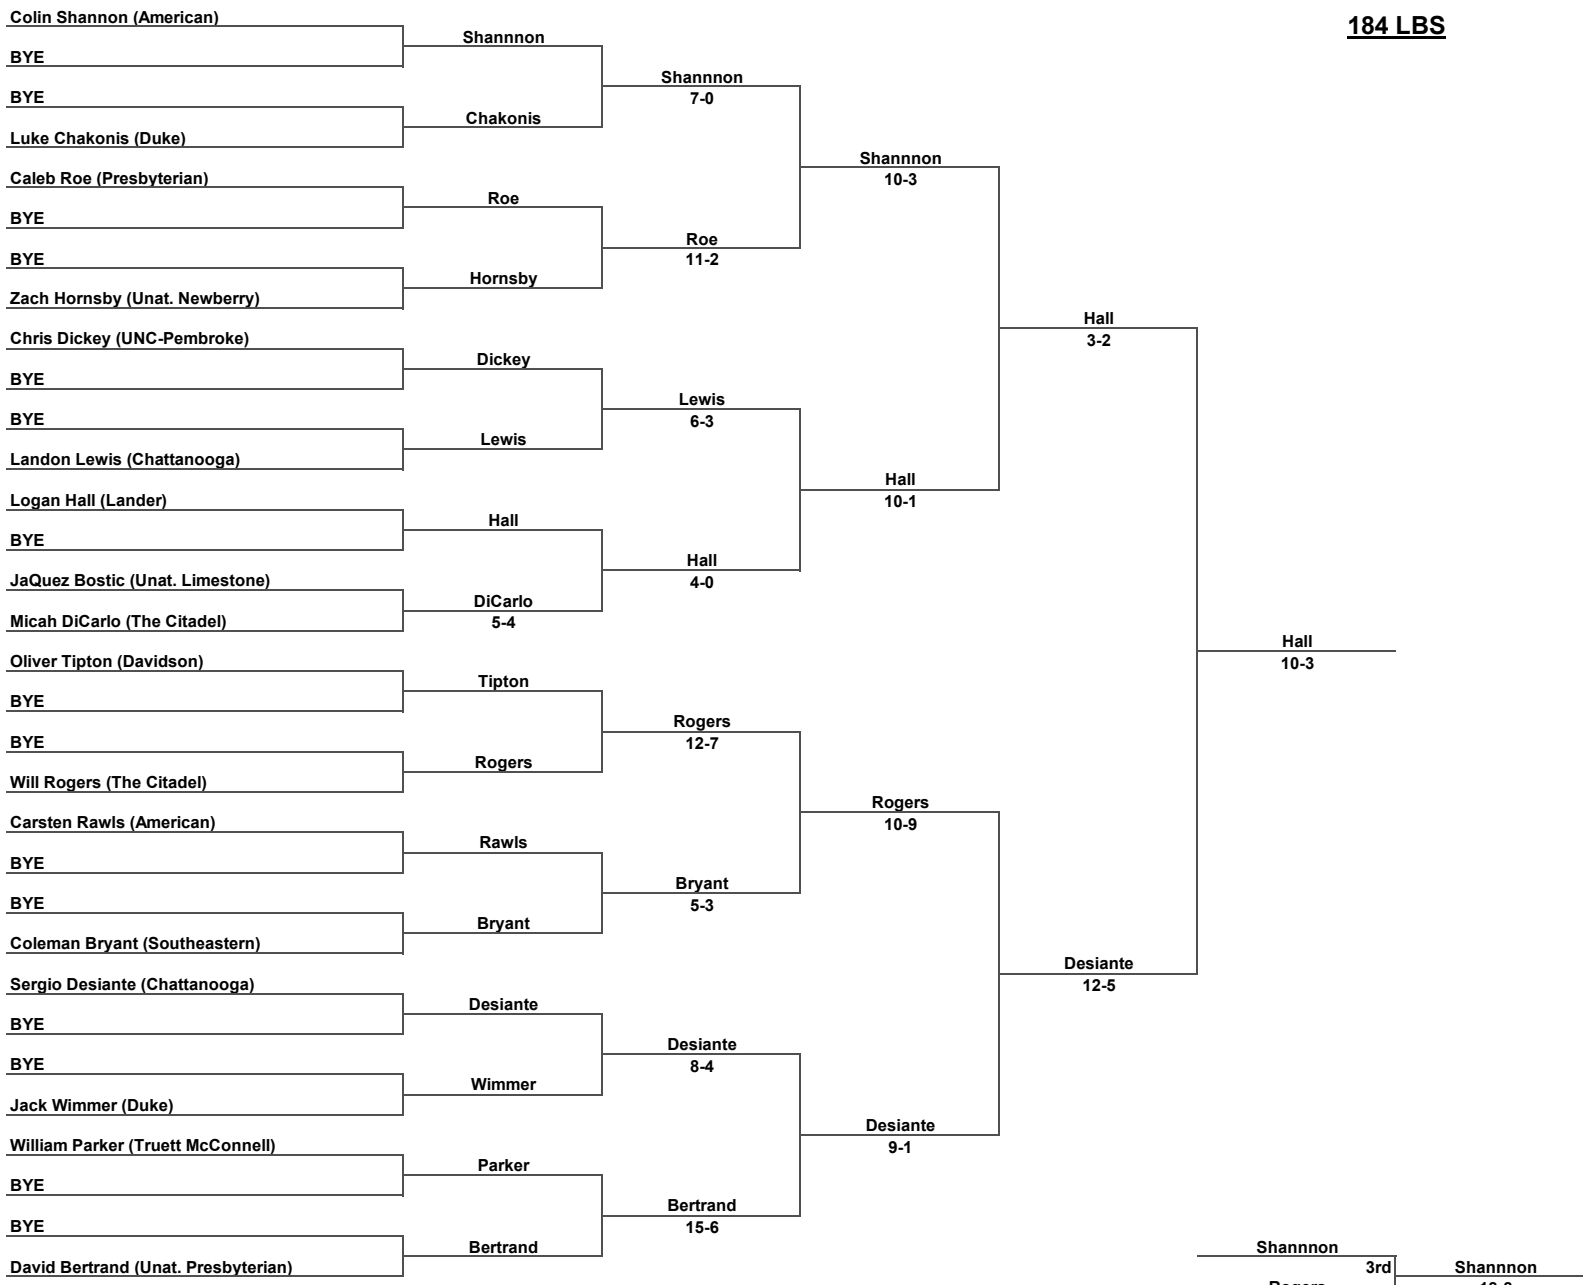

Inside Our Game - The Citadel Open Coverage

157 LBS

Inside Our Game - The Citadel Open Coverage

165 LBS

Inside Our Game - The Citadel Open Coverage

174 LBS

Inside Our Game - The Citadel Open Coverage

184 LBS