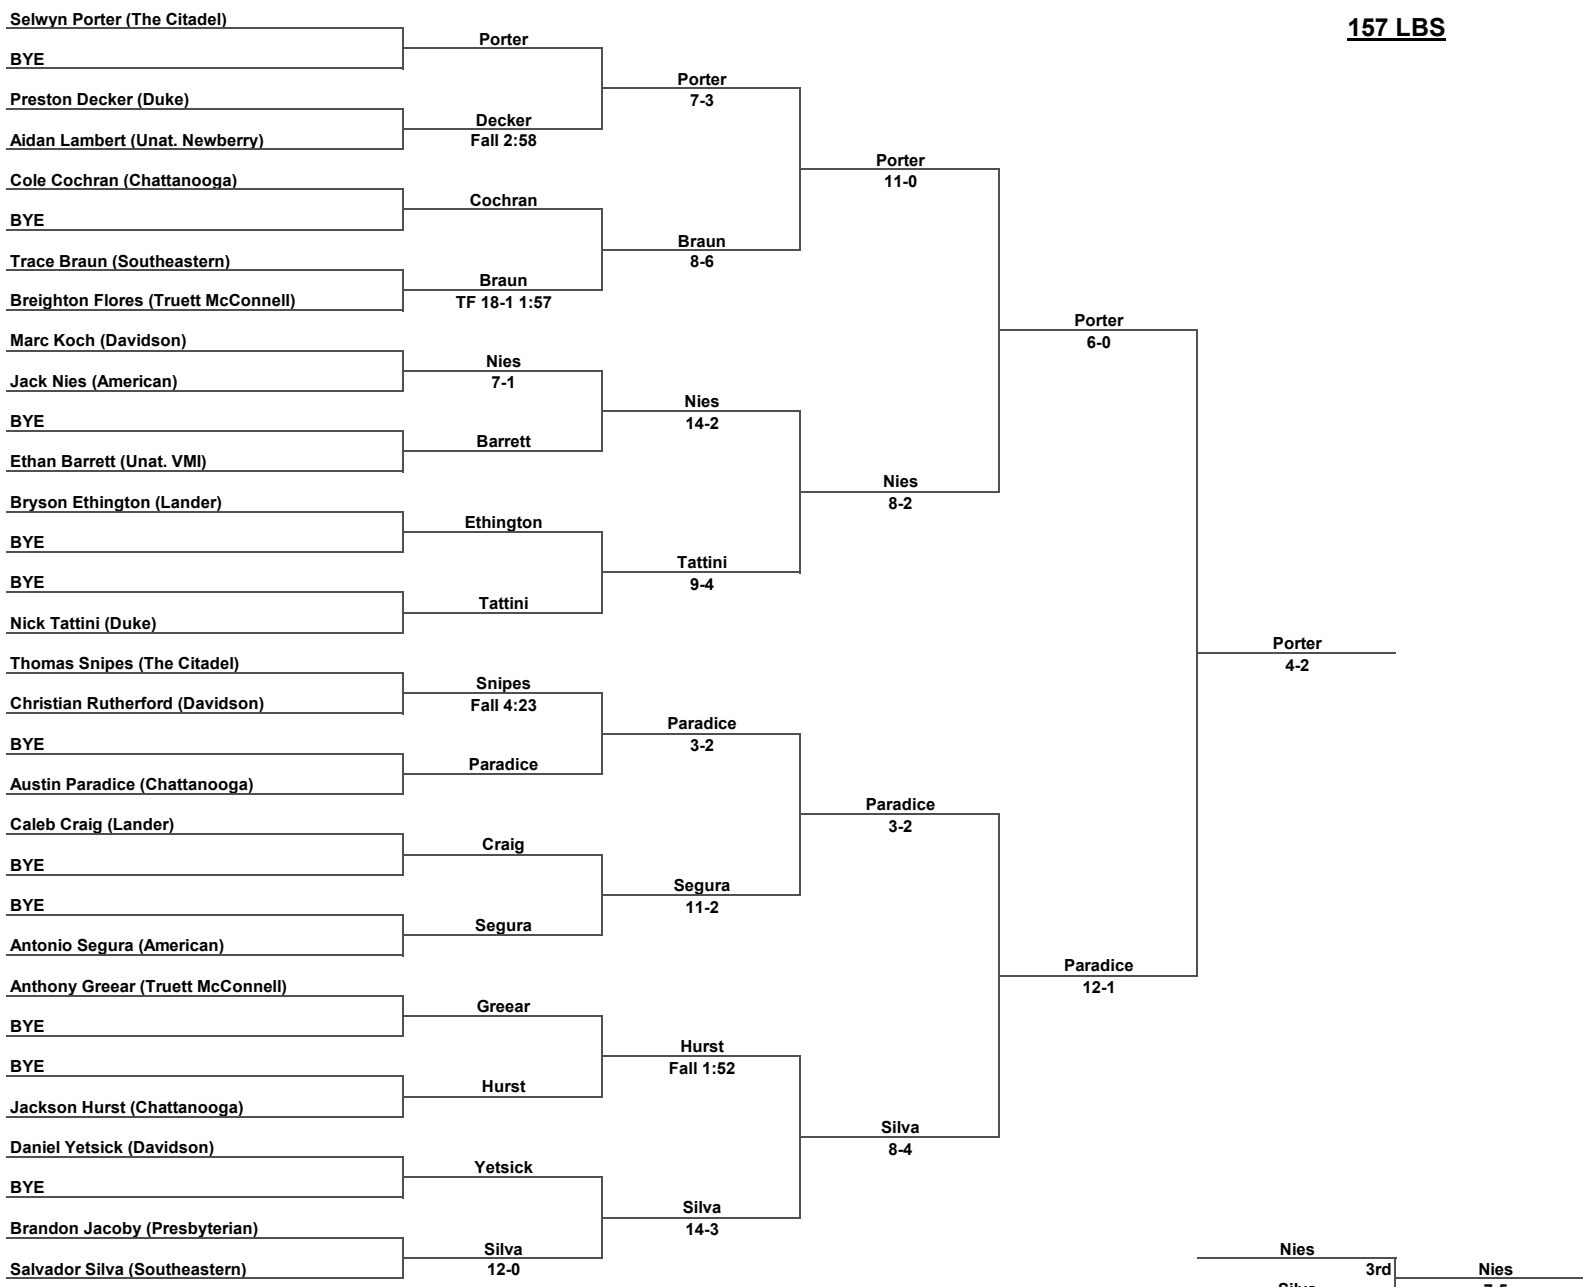

Inside Our Game - The Citadel Open Coverage

125 LBS

Inside Our Game - The Citadel Open Coverage

133 LBS

Inside Our Game - The Citadel Open Coverage

141 LBS

Inside Our Game - The Citadel Open Coverage

149 LBS

Inside Our Game - The Citadel Open Coverage

157 LBS

Inside Our Game - The Citadel Open Coverage

165 LBS

Inside Our Game - The Citadel Open Coverage

174 LBS

Inside Our Game - The Citadel Open Coverage

184 LBS