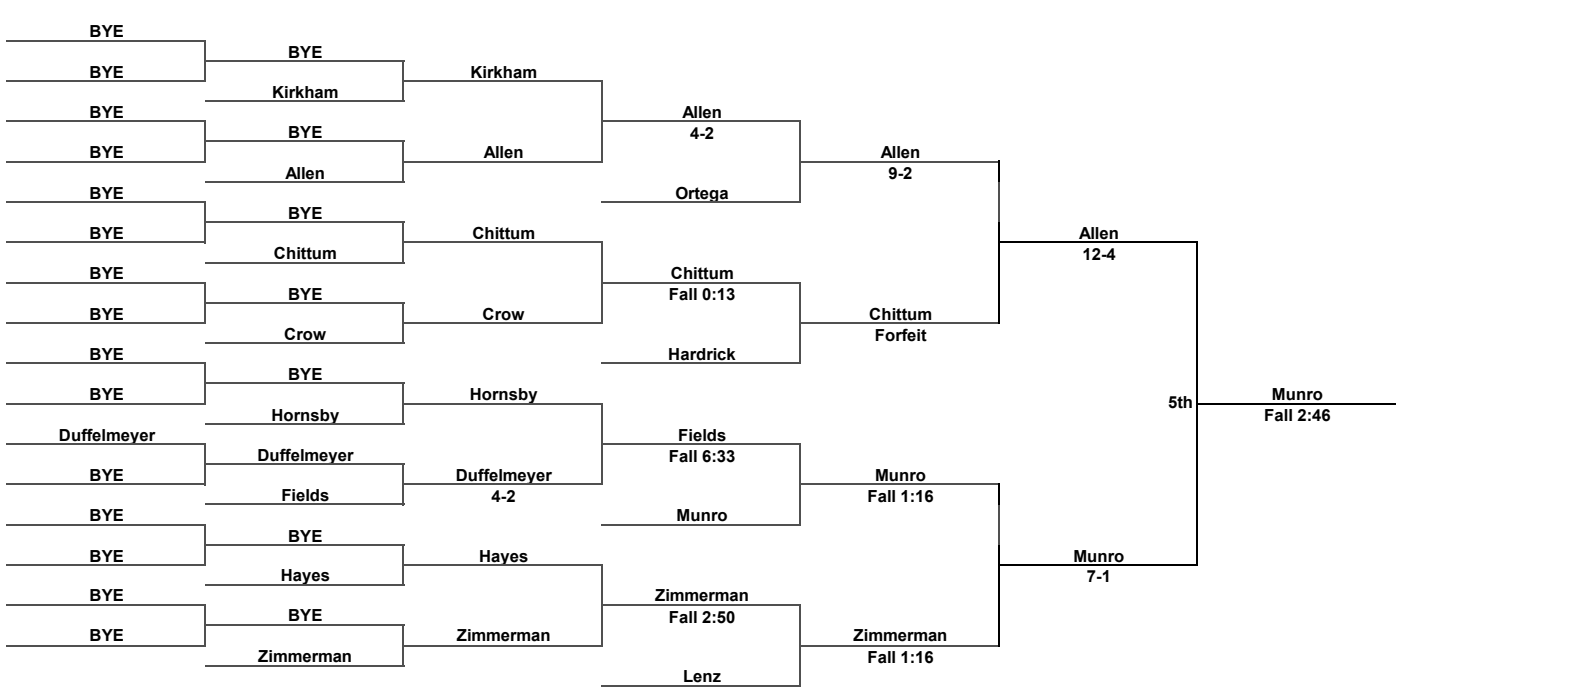

Inside Our Game - The Citadel Open Coverage

165 LBS