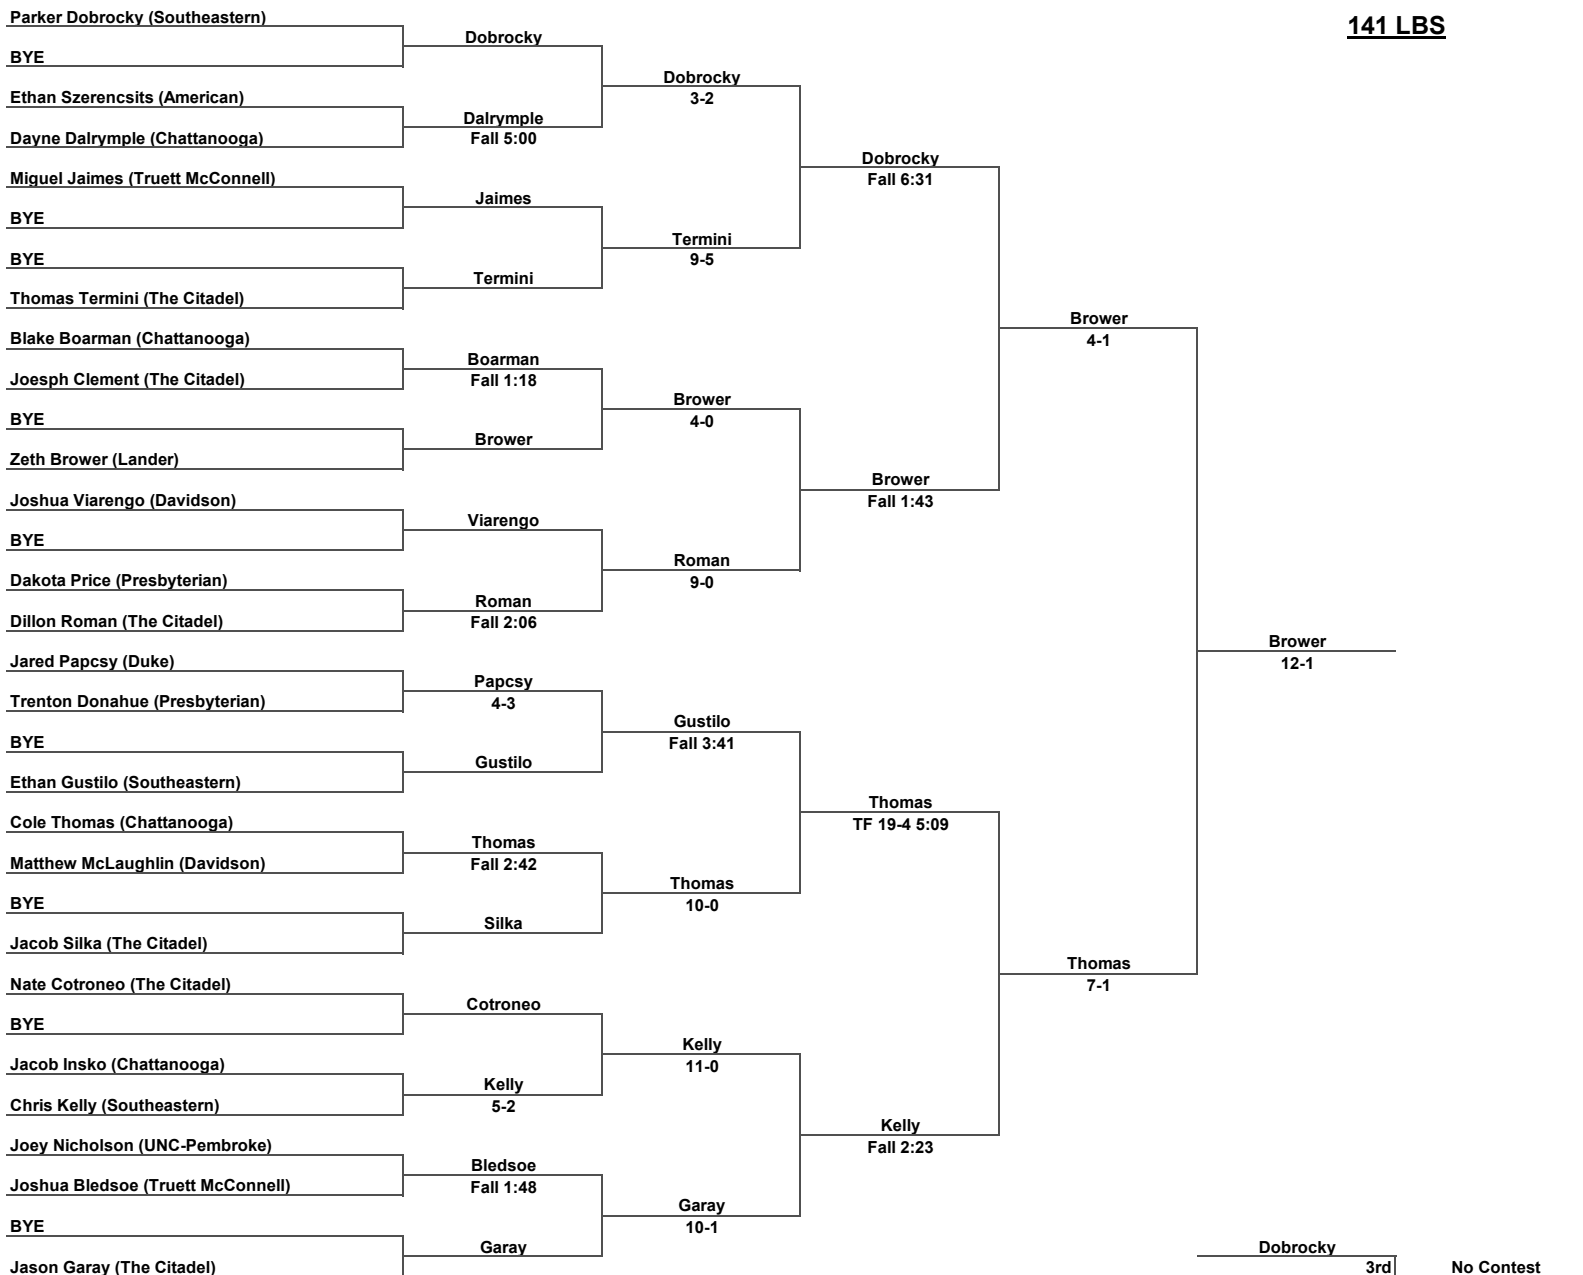

Inside Our Game - The Citadel Open Coverage

125 LBS

Inside Our Game - The Citadel Open Coverage

133 LBS

Inside Our Game - The Citadel Open Coverage

141 LBS

Inside Our Game - The Citadel Open Coverage

149 LBS

Inside Our Game - The Citadel Open Coverage

157 LBS

Inside Our Game - The Citadel Open Coverage

165 LBS

Inside Our Game - The Citadel Open Coverage

174 LBS

Inside Our Game - The Citadel Open Coverage

184 LBS