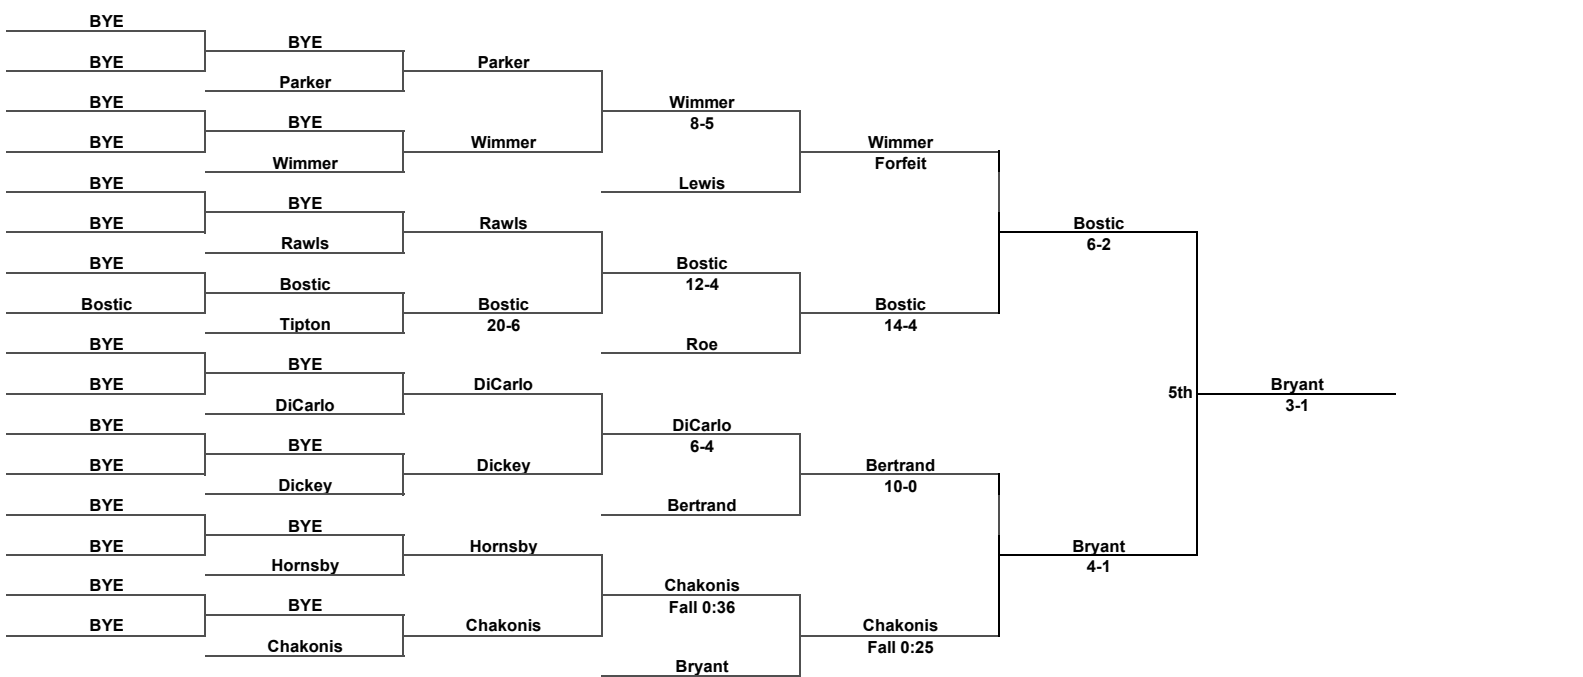

Inside Our Game - The Citadel Open Coverage

157 LBS

Inside Our Game - The Citadel Open Coverage

165 LBS

Inside Our Game - The Citadel Open Coverage

174 LBS

Inside Our Game - The Citadel Open Coverage

184 LBS