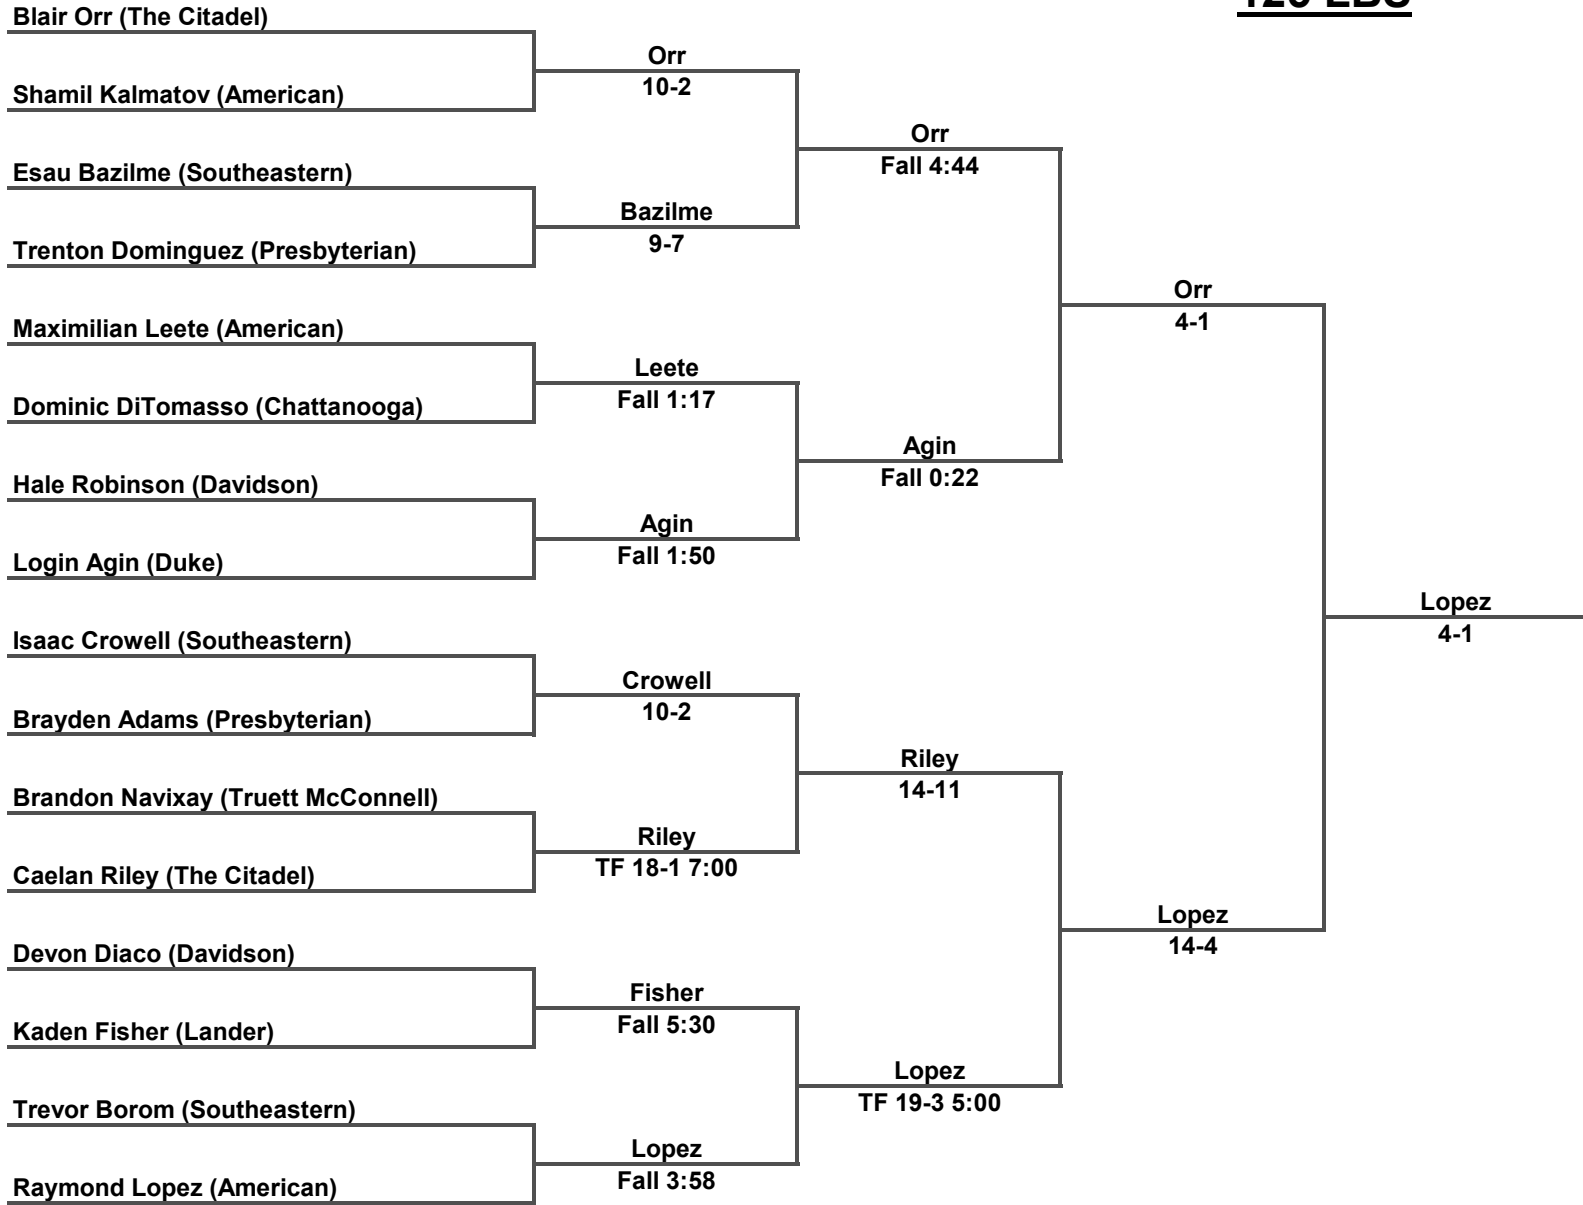

Inside Our Game - The Citadel Open Coverage

125 LBS

Inside Our Game - The Citadel Open Coverage

133 LBS

Inside Our Game - The Citadel Open Coverage

141 LBS

Inside Our Game - The Citadel Open Coverage

149 LBS