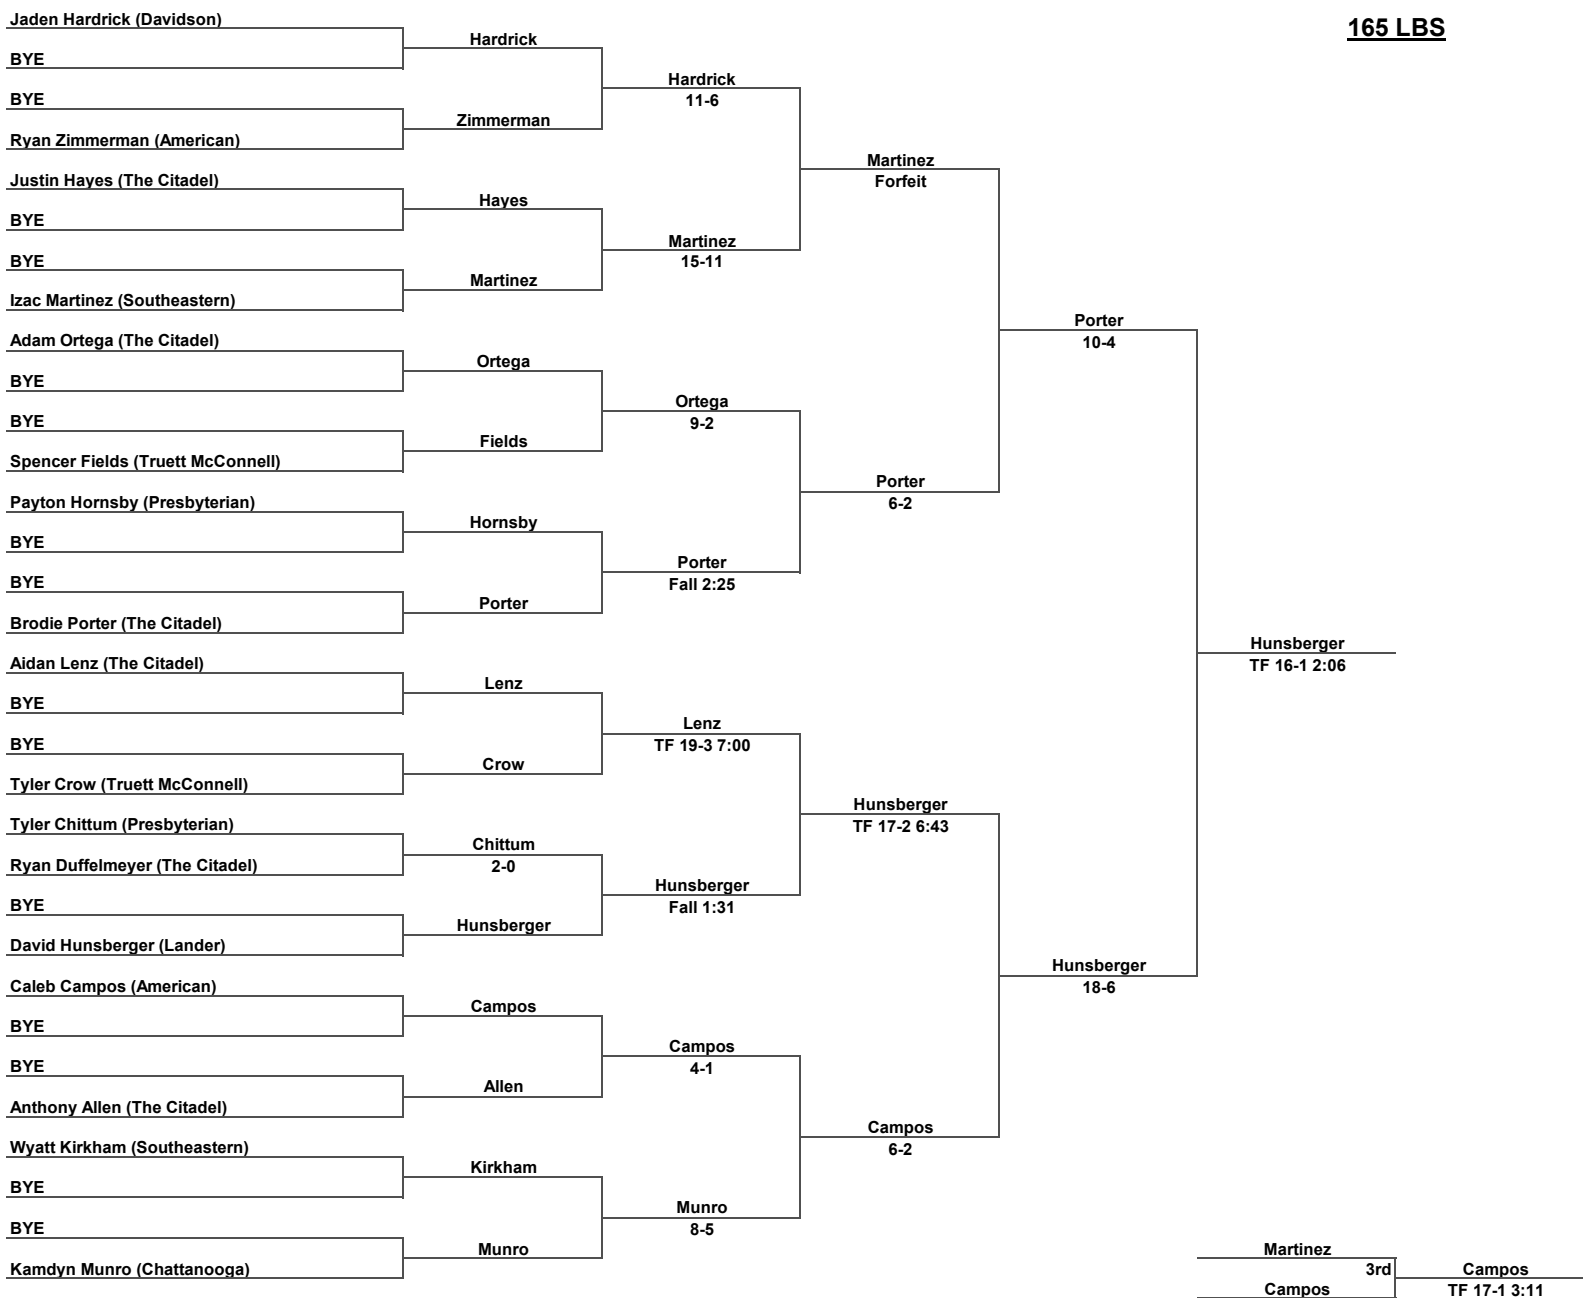

Inside Our Game - The Citadel Open Coverage

125 LBS

Inside Our Game - The Citadel Open Coverage

133 LBS

Inside Our Game - The Citadel Open Coverage

141 LBS

Inside Our Game - The Citadel Open Coverage

149 LBS

Inside Our Game - The Citadel Open Coverage

157 LBS

Inside Our Game - The Citadel Open Coverage

165 LBS

Inside Our Game - The Citadel Open Coverage

174 LBS

Inside Our Game - The Citadel Open Coverage

184 LBS