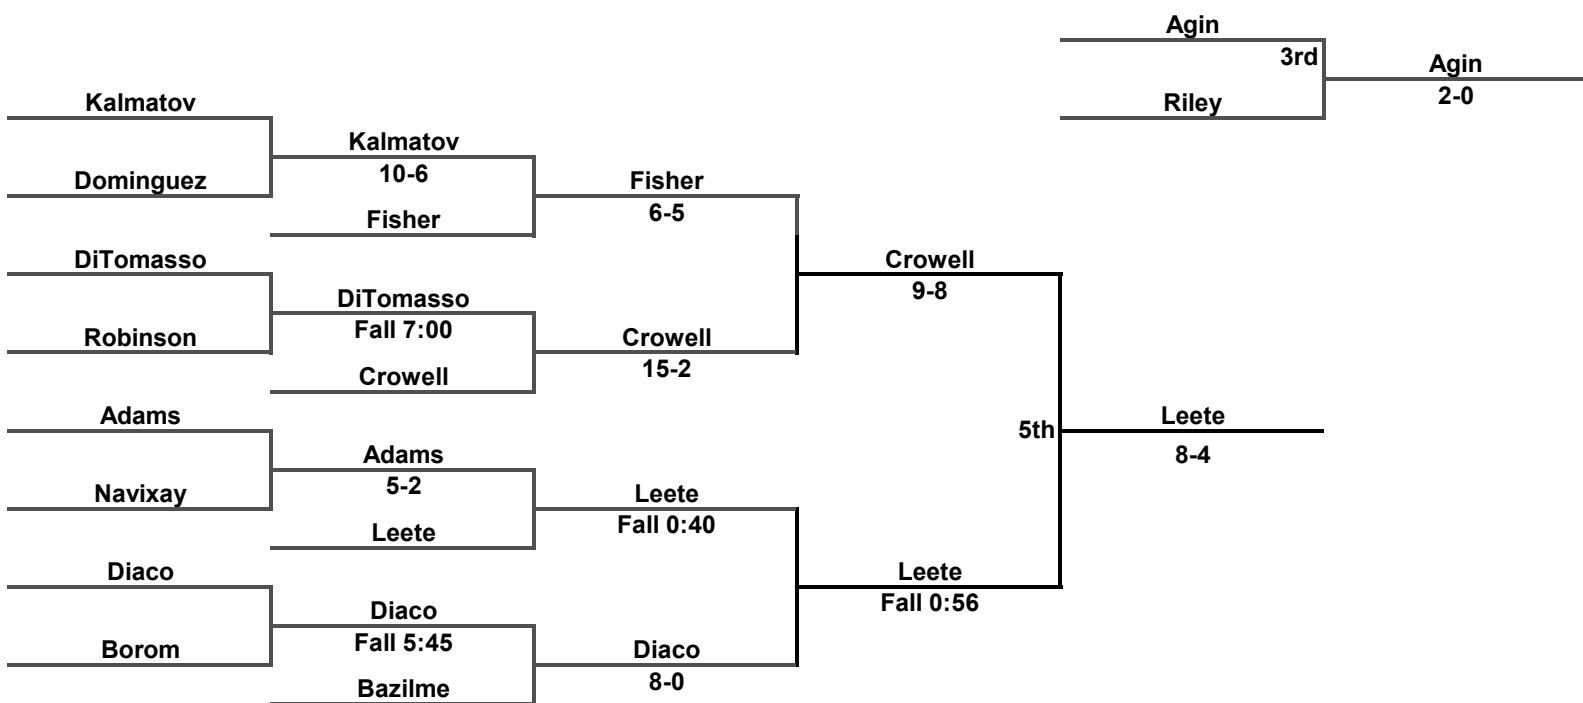

Inside Our Game - The Citadel Open Coverage

125 LBS

Inside Our Game - The Citadel Open Coverage

133 LBS

Inside Our Game - The Citadel Open Coverage

141 LBS

Inside Our Game - The Citadel Open Coverage

149 LBS