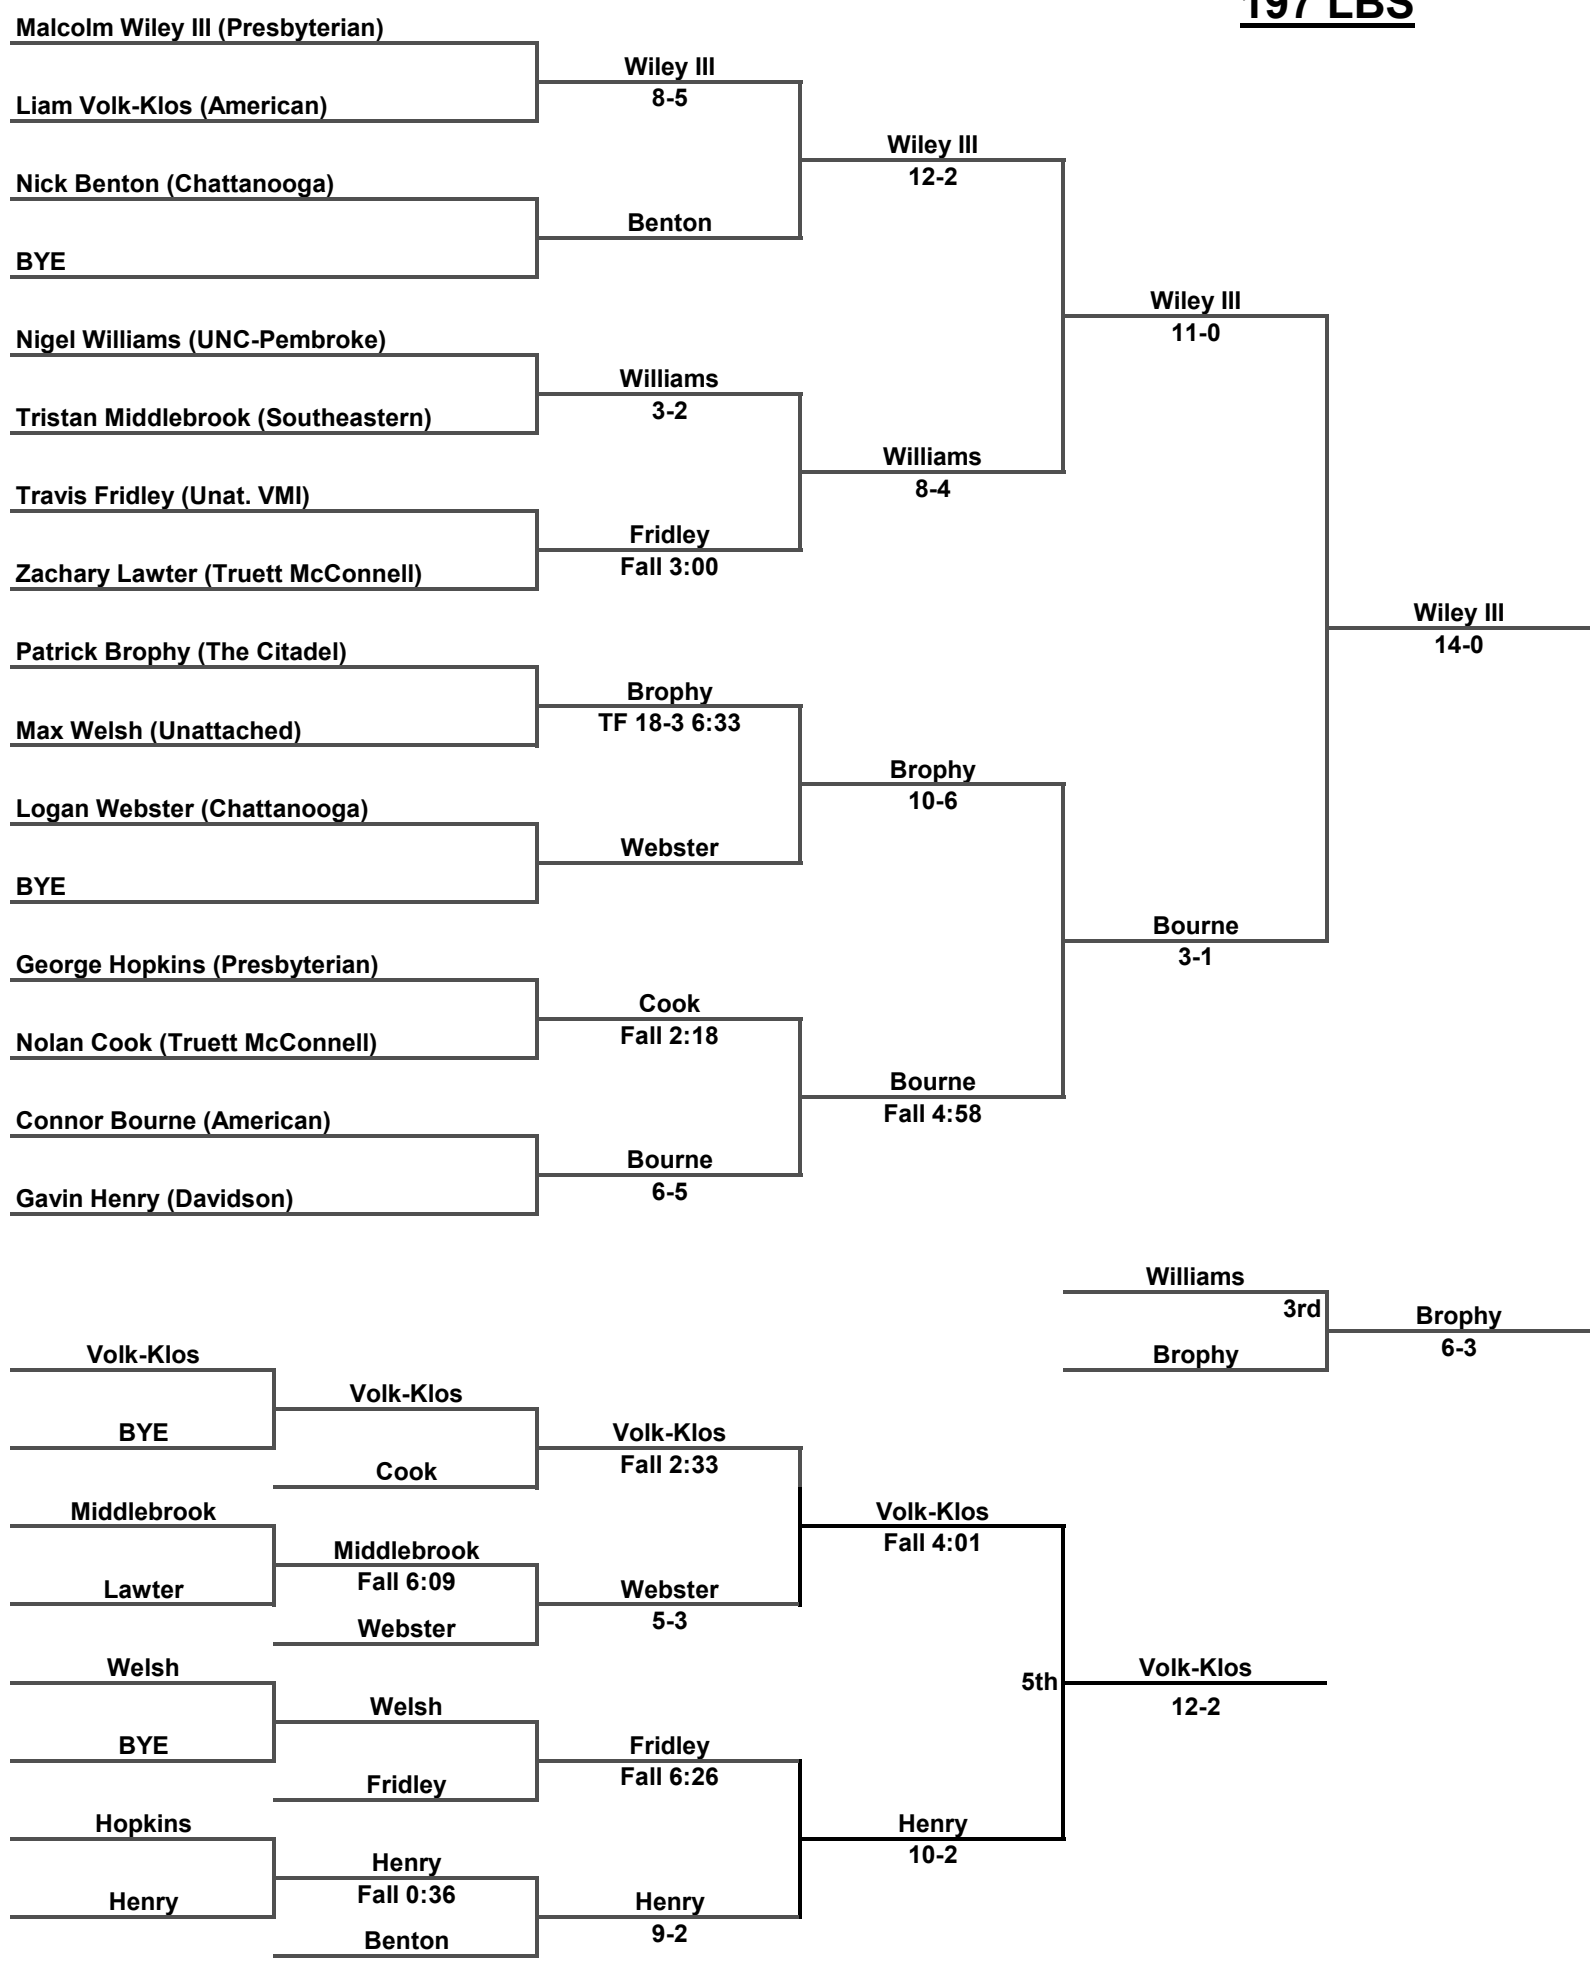

Inside Our Game - The Citadel Open Coverage

197 LBS