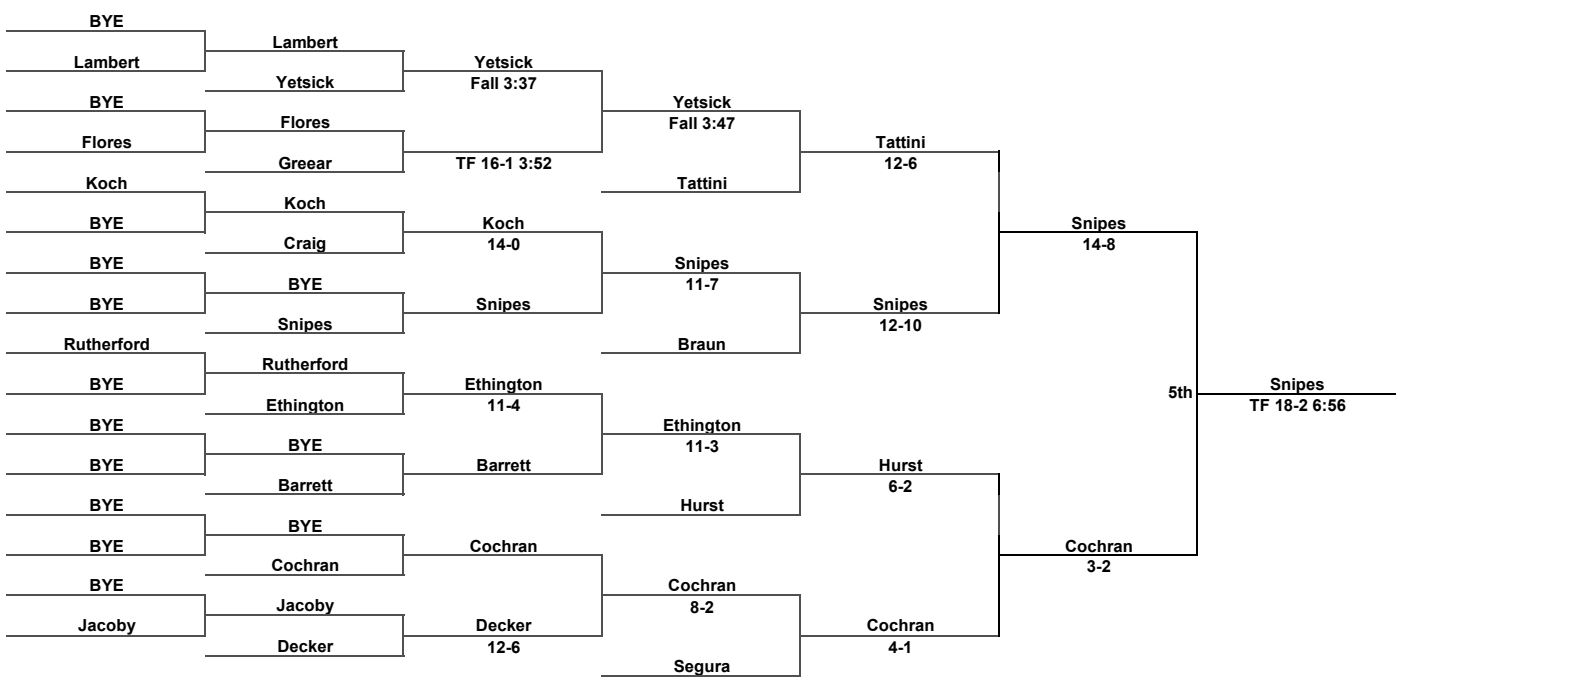

Inside Our Game - The Citadel Open Coverage

157 LBS