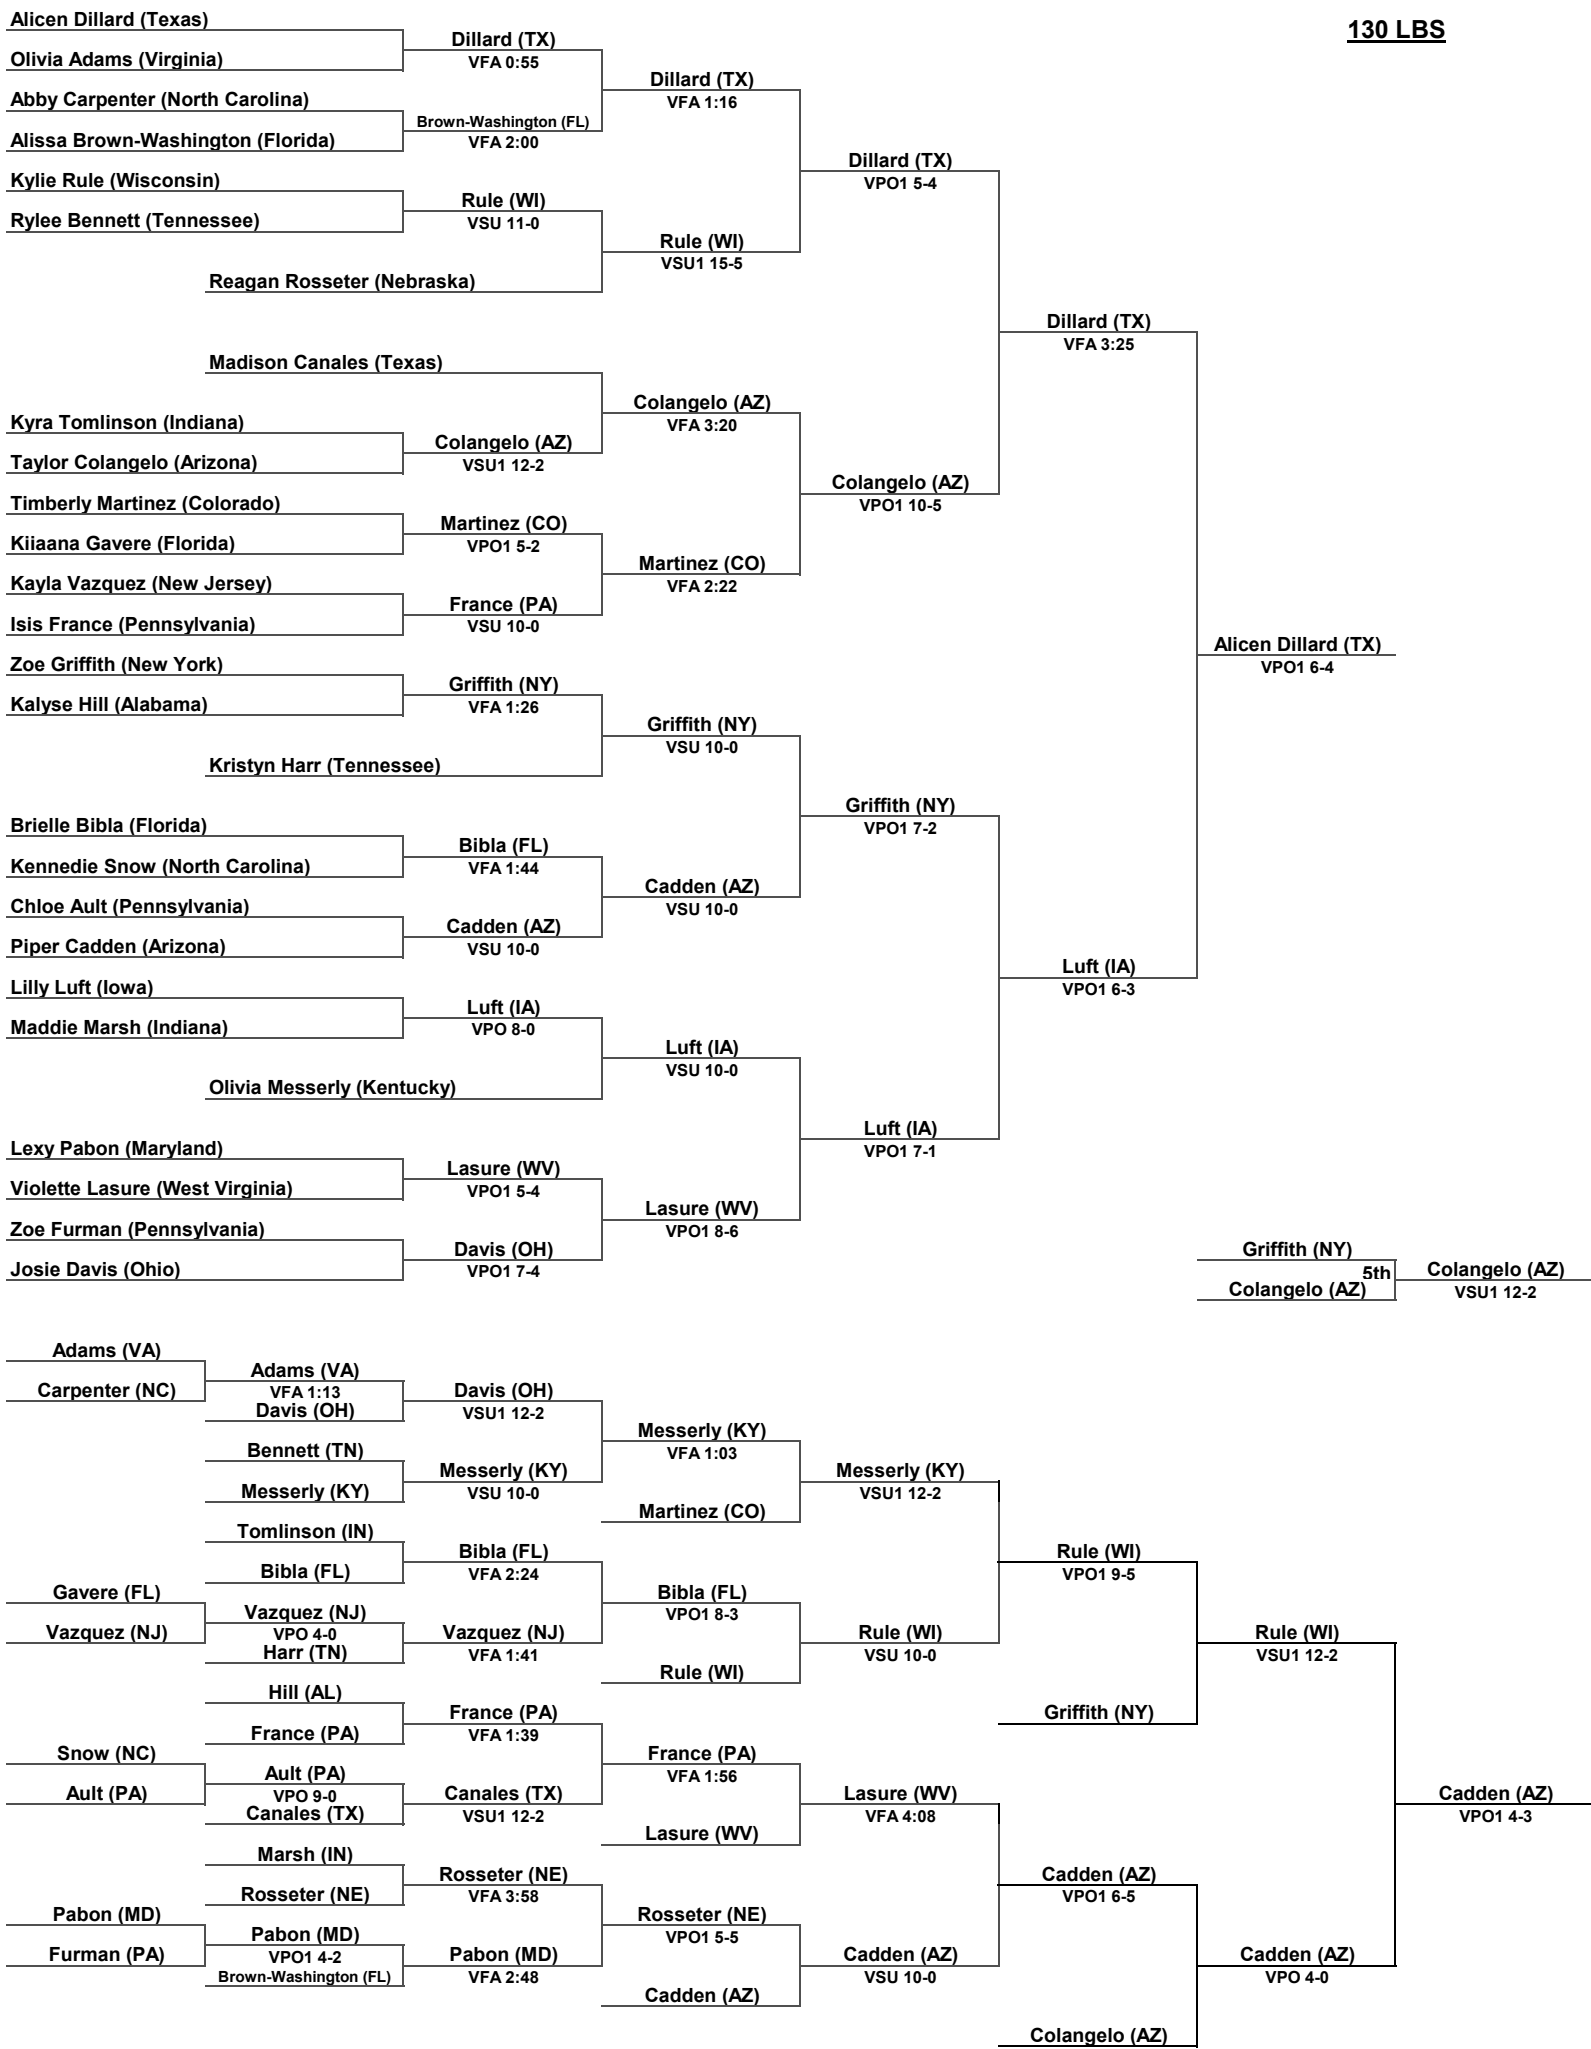

Inside Our Game - Super 32 Girls Challenge Coverage

130 LBS