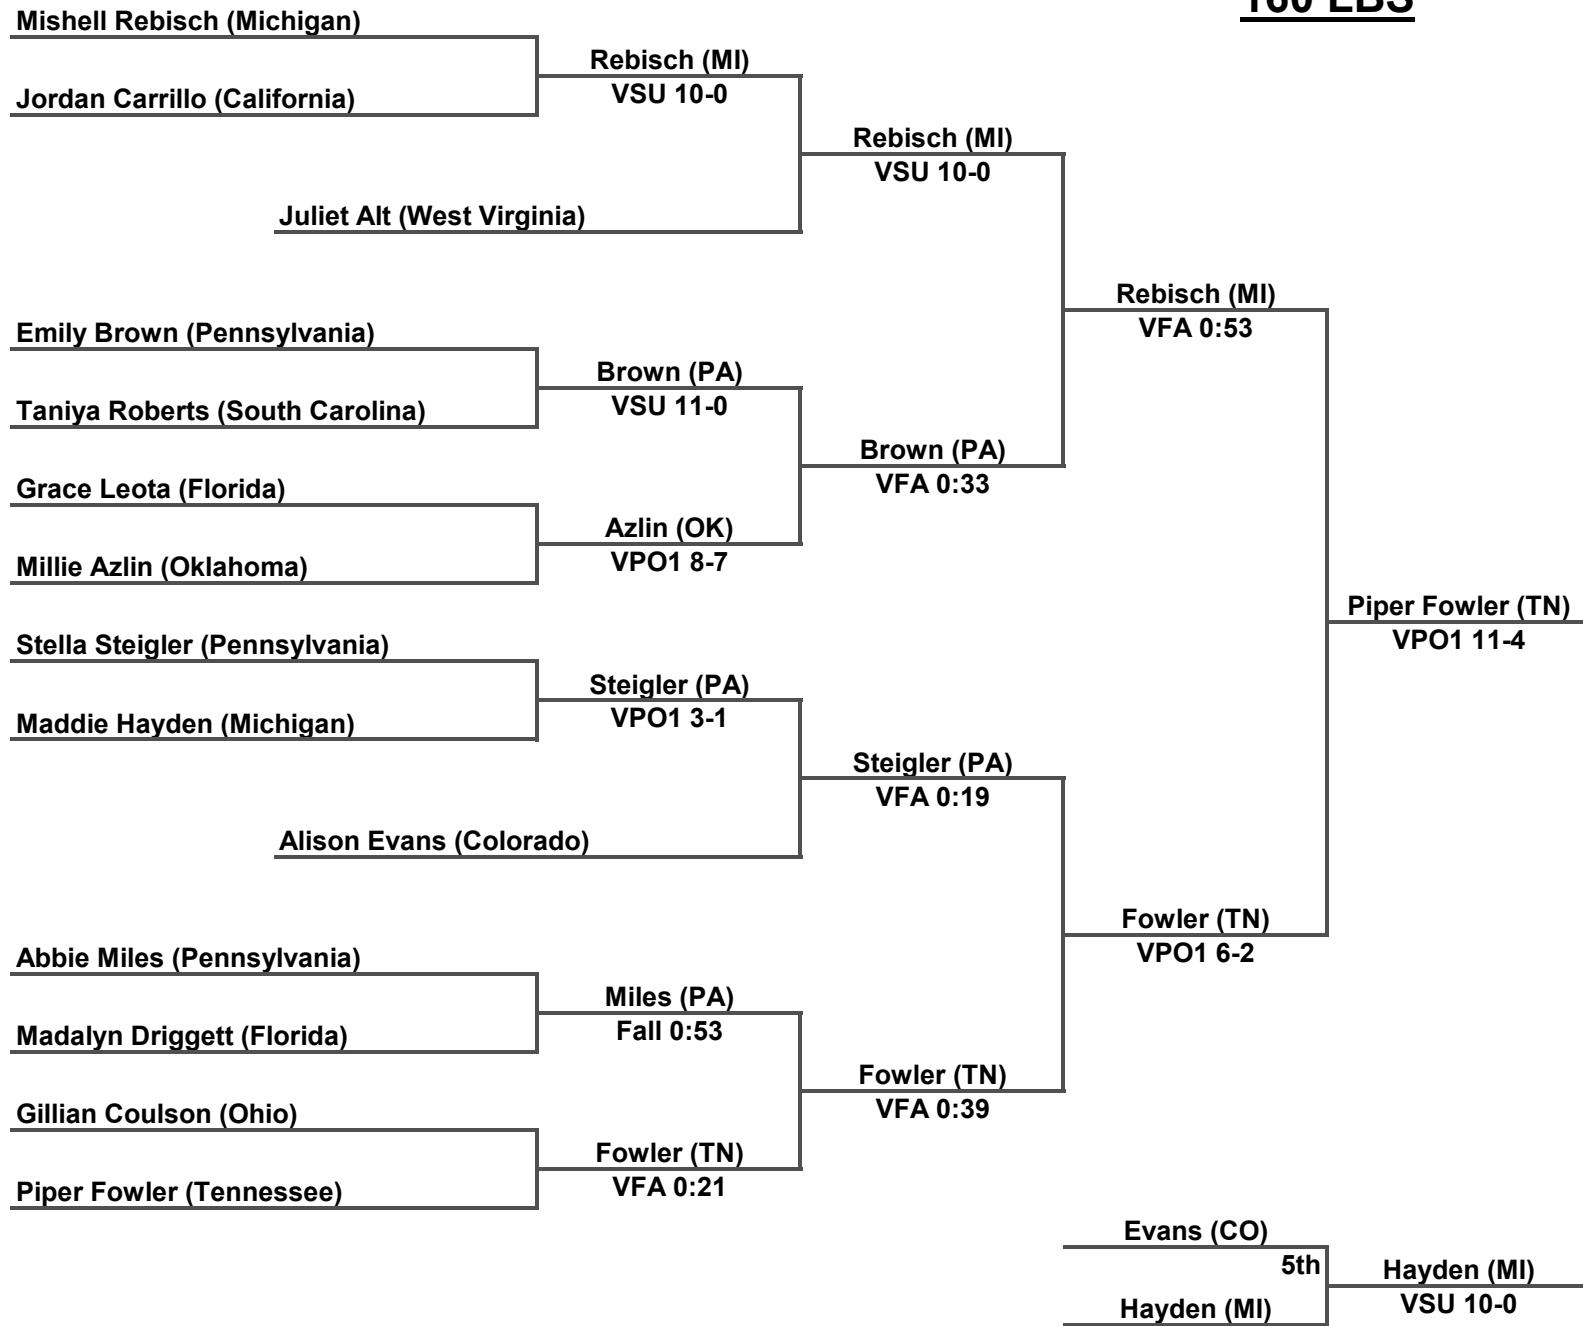

Inside Our Game - Super 32 Girls Challenge Coverage

160 LBS