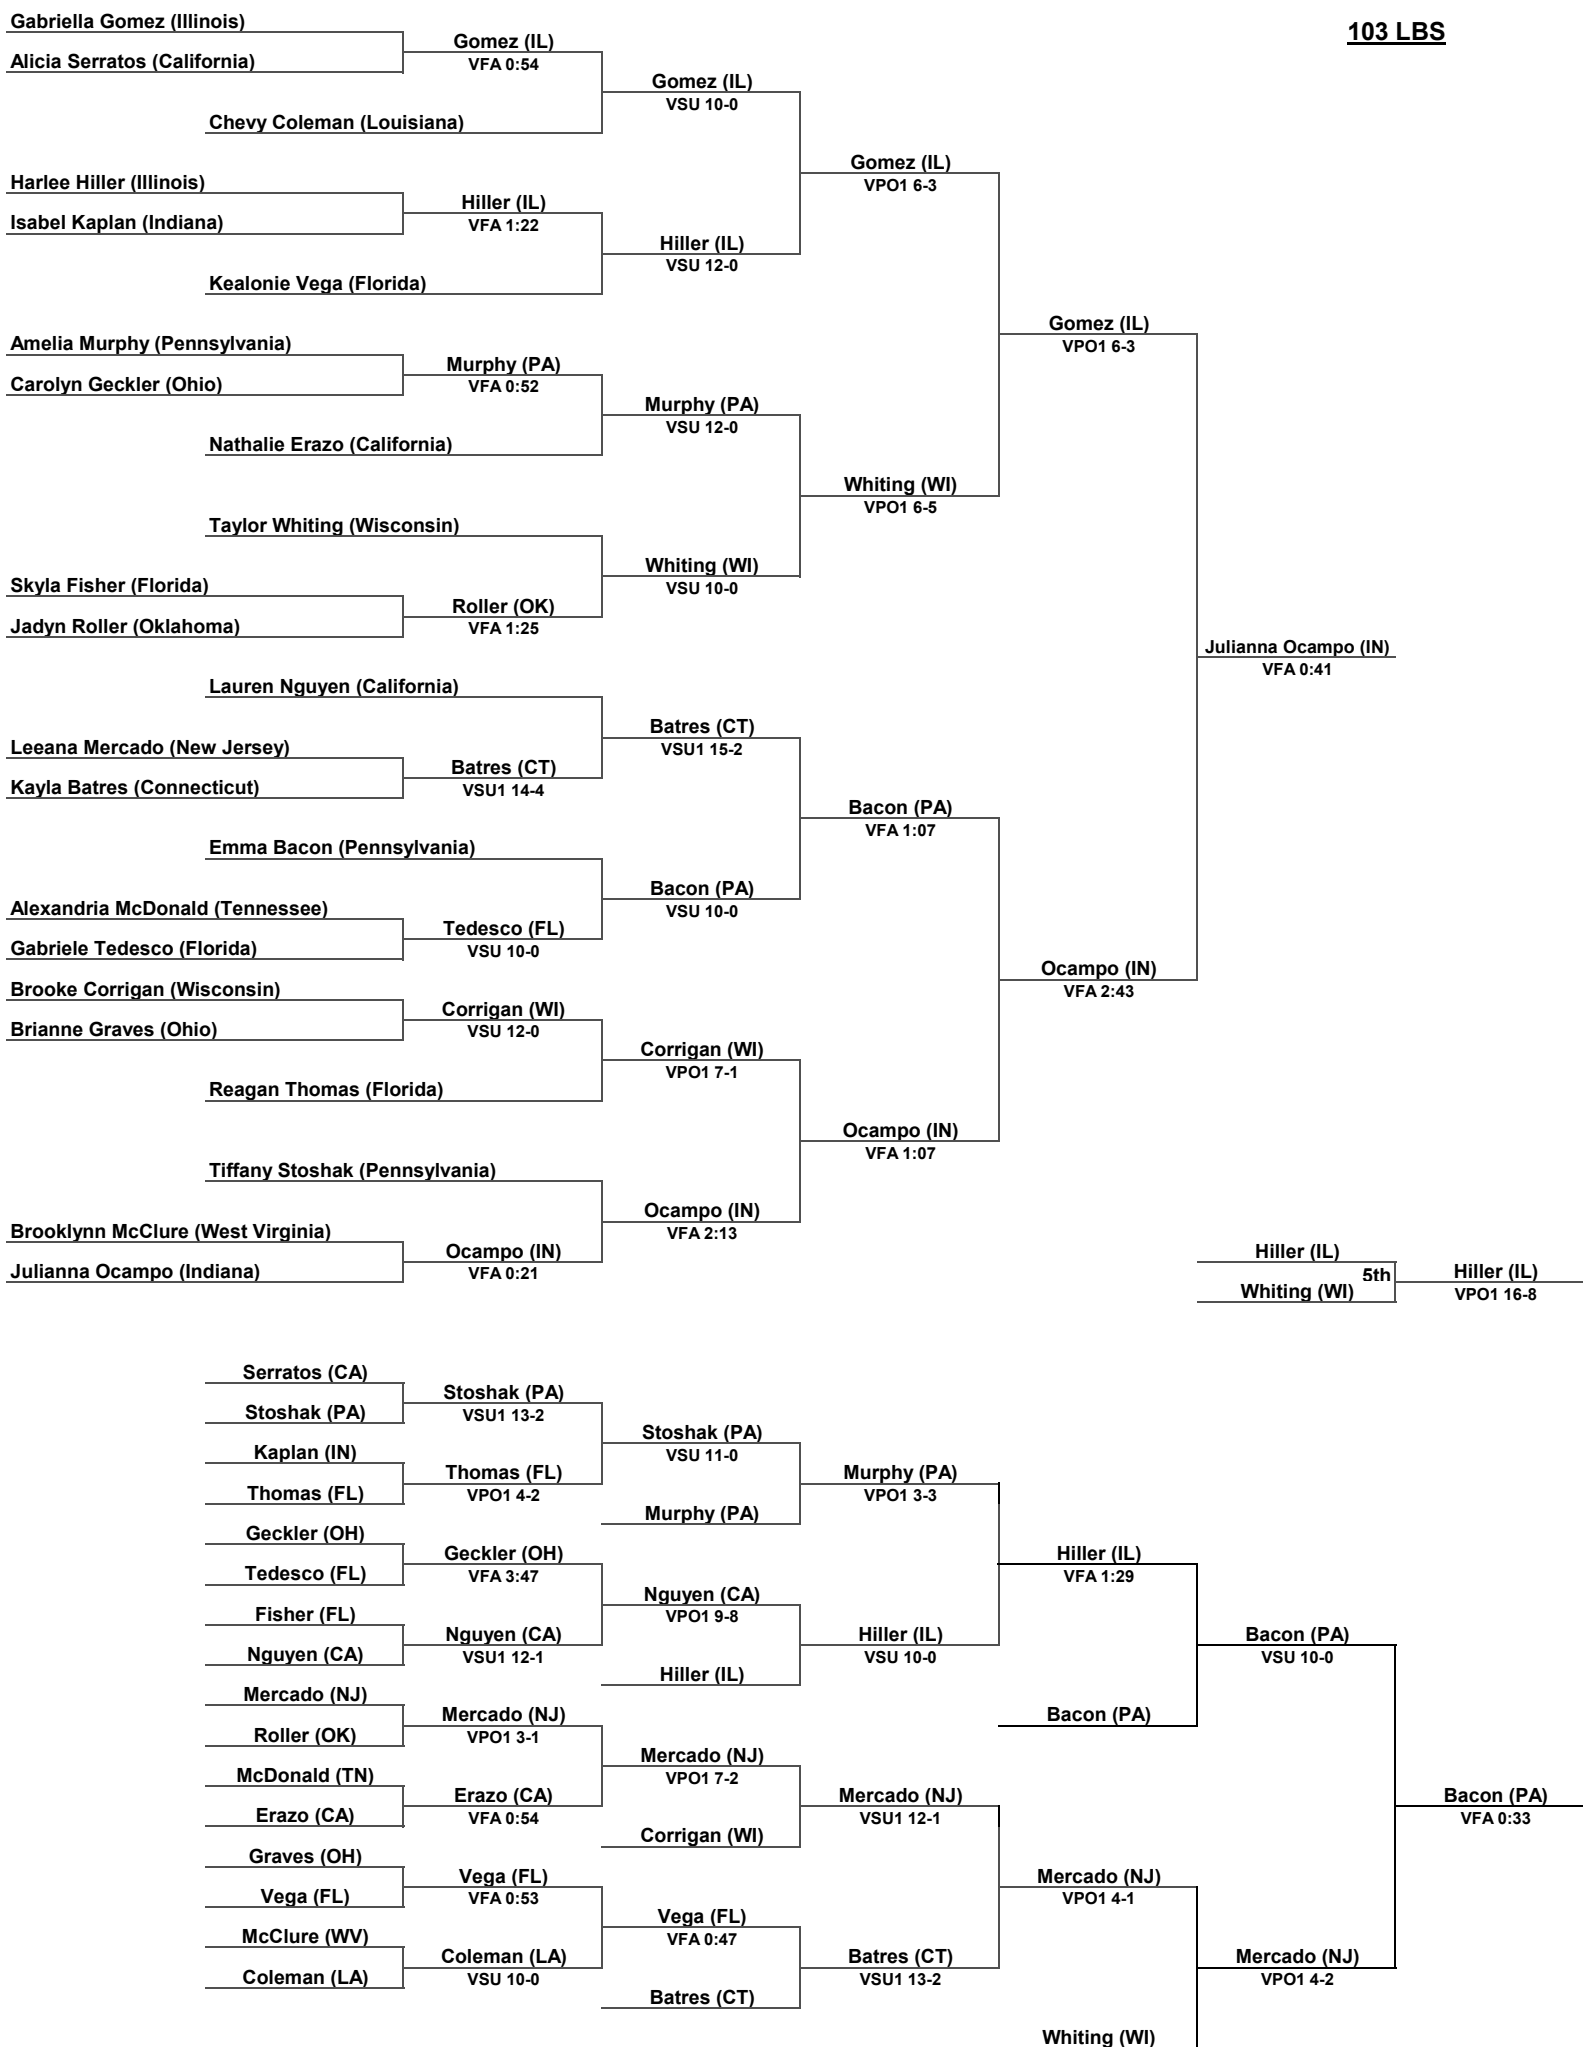

Inside Our Game - Super 32 Girls Challenge Coverage

103 LBS