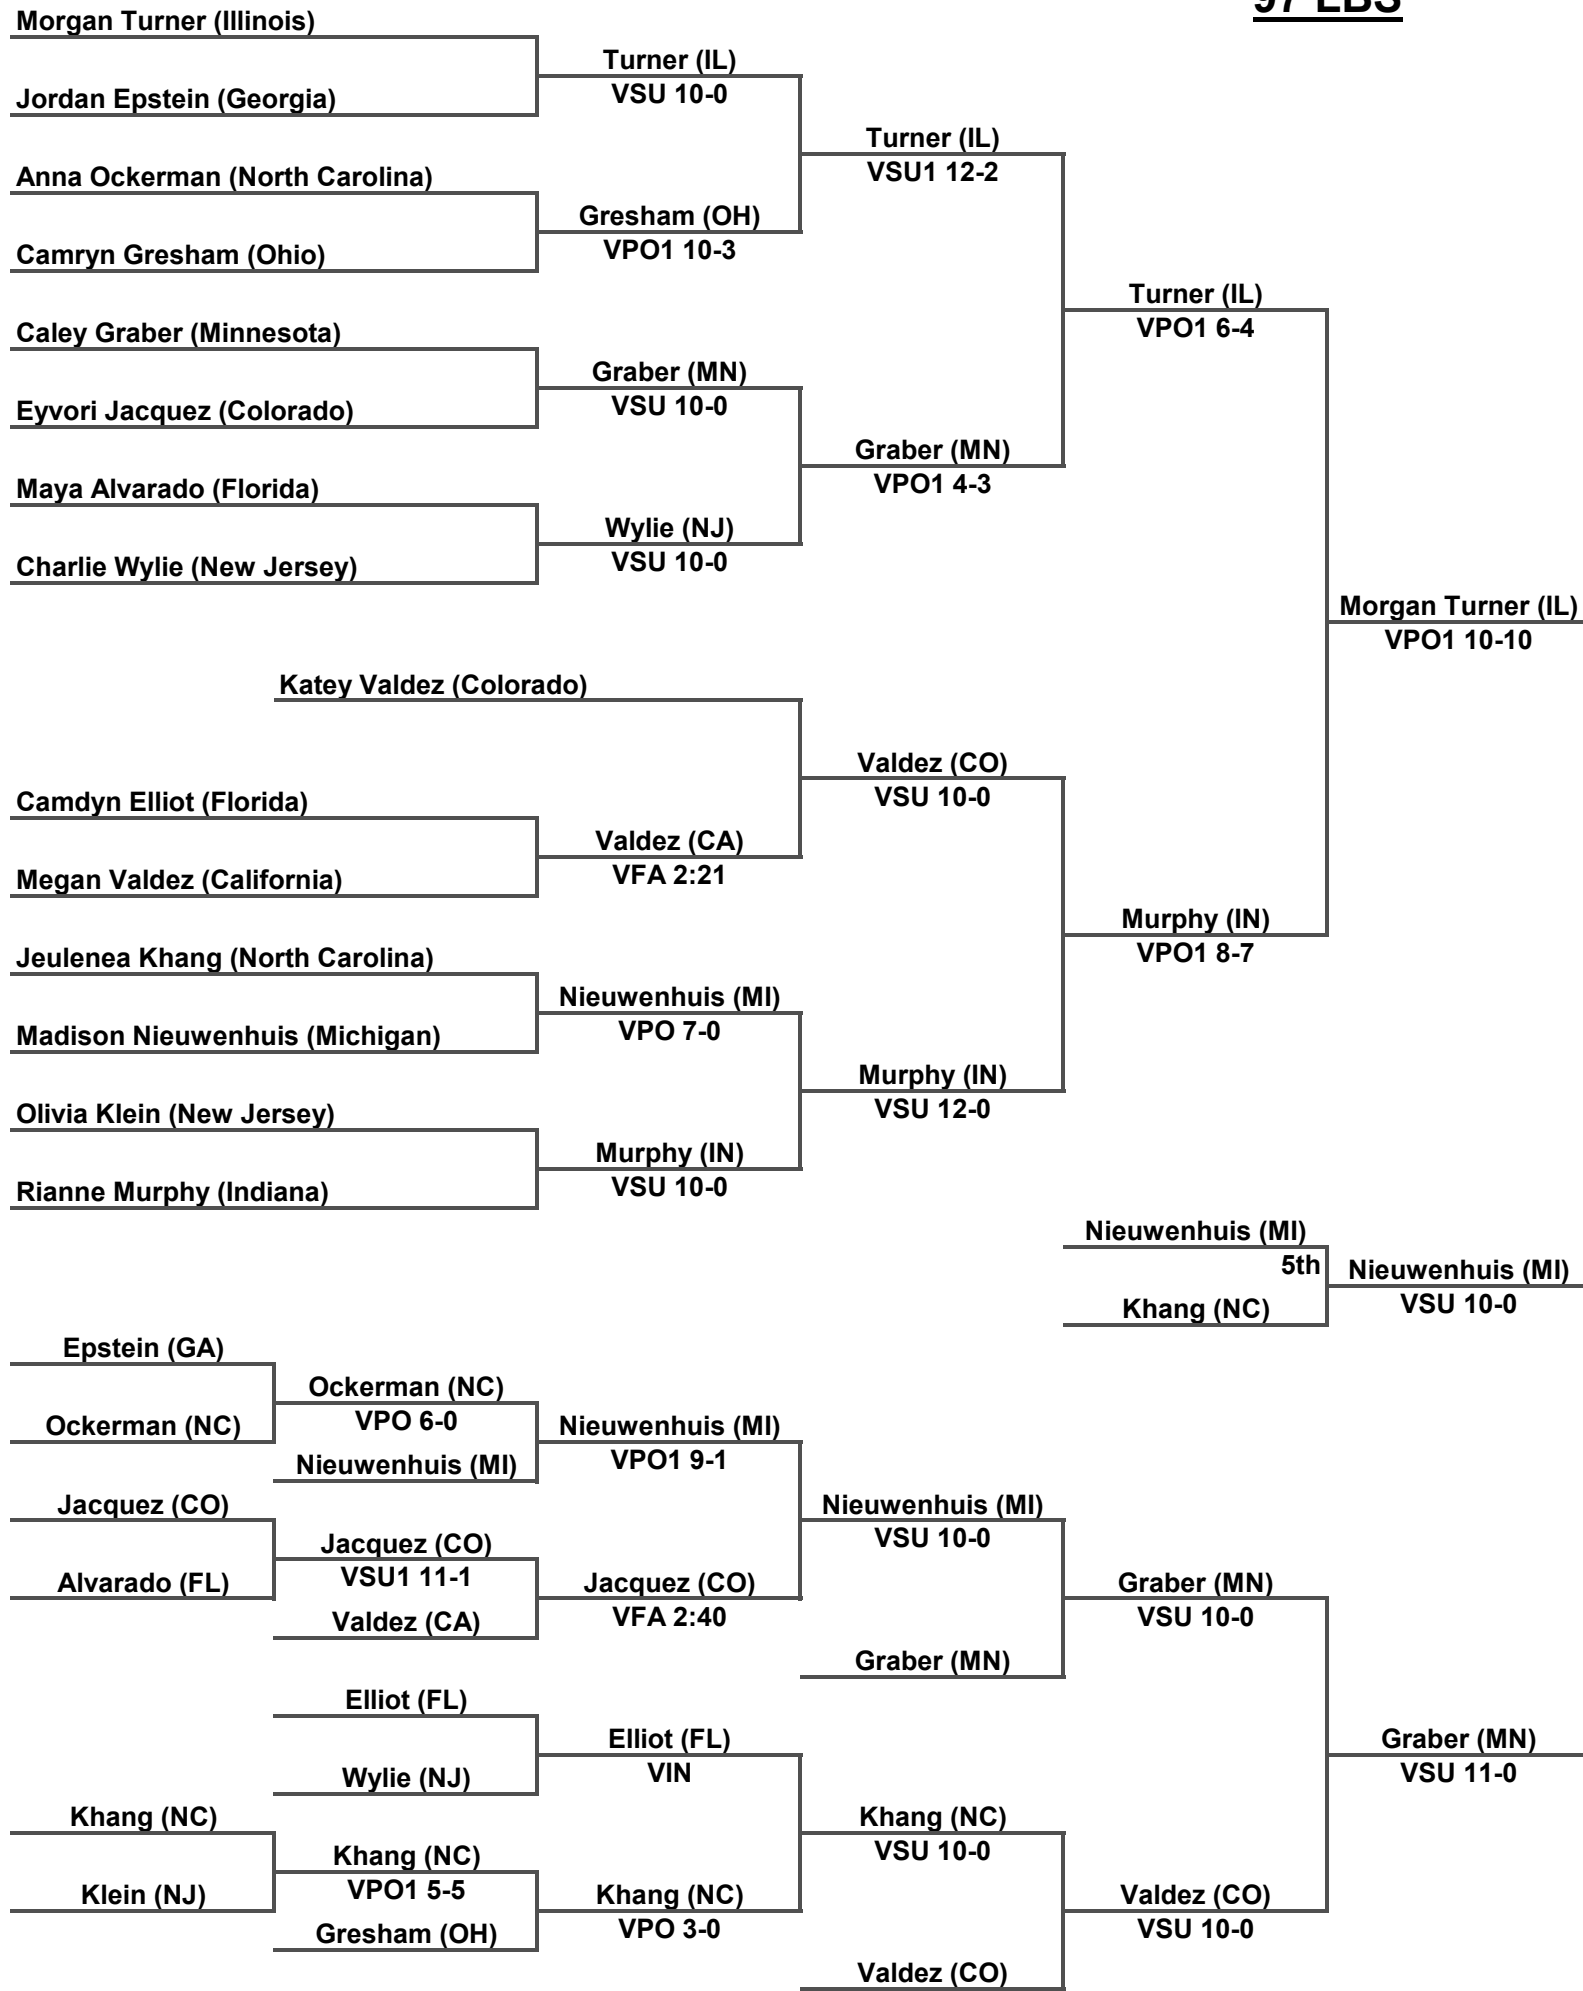

# Inside Our Game - Super 32 Girls Challenge Coverage

**97 LBS**