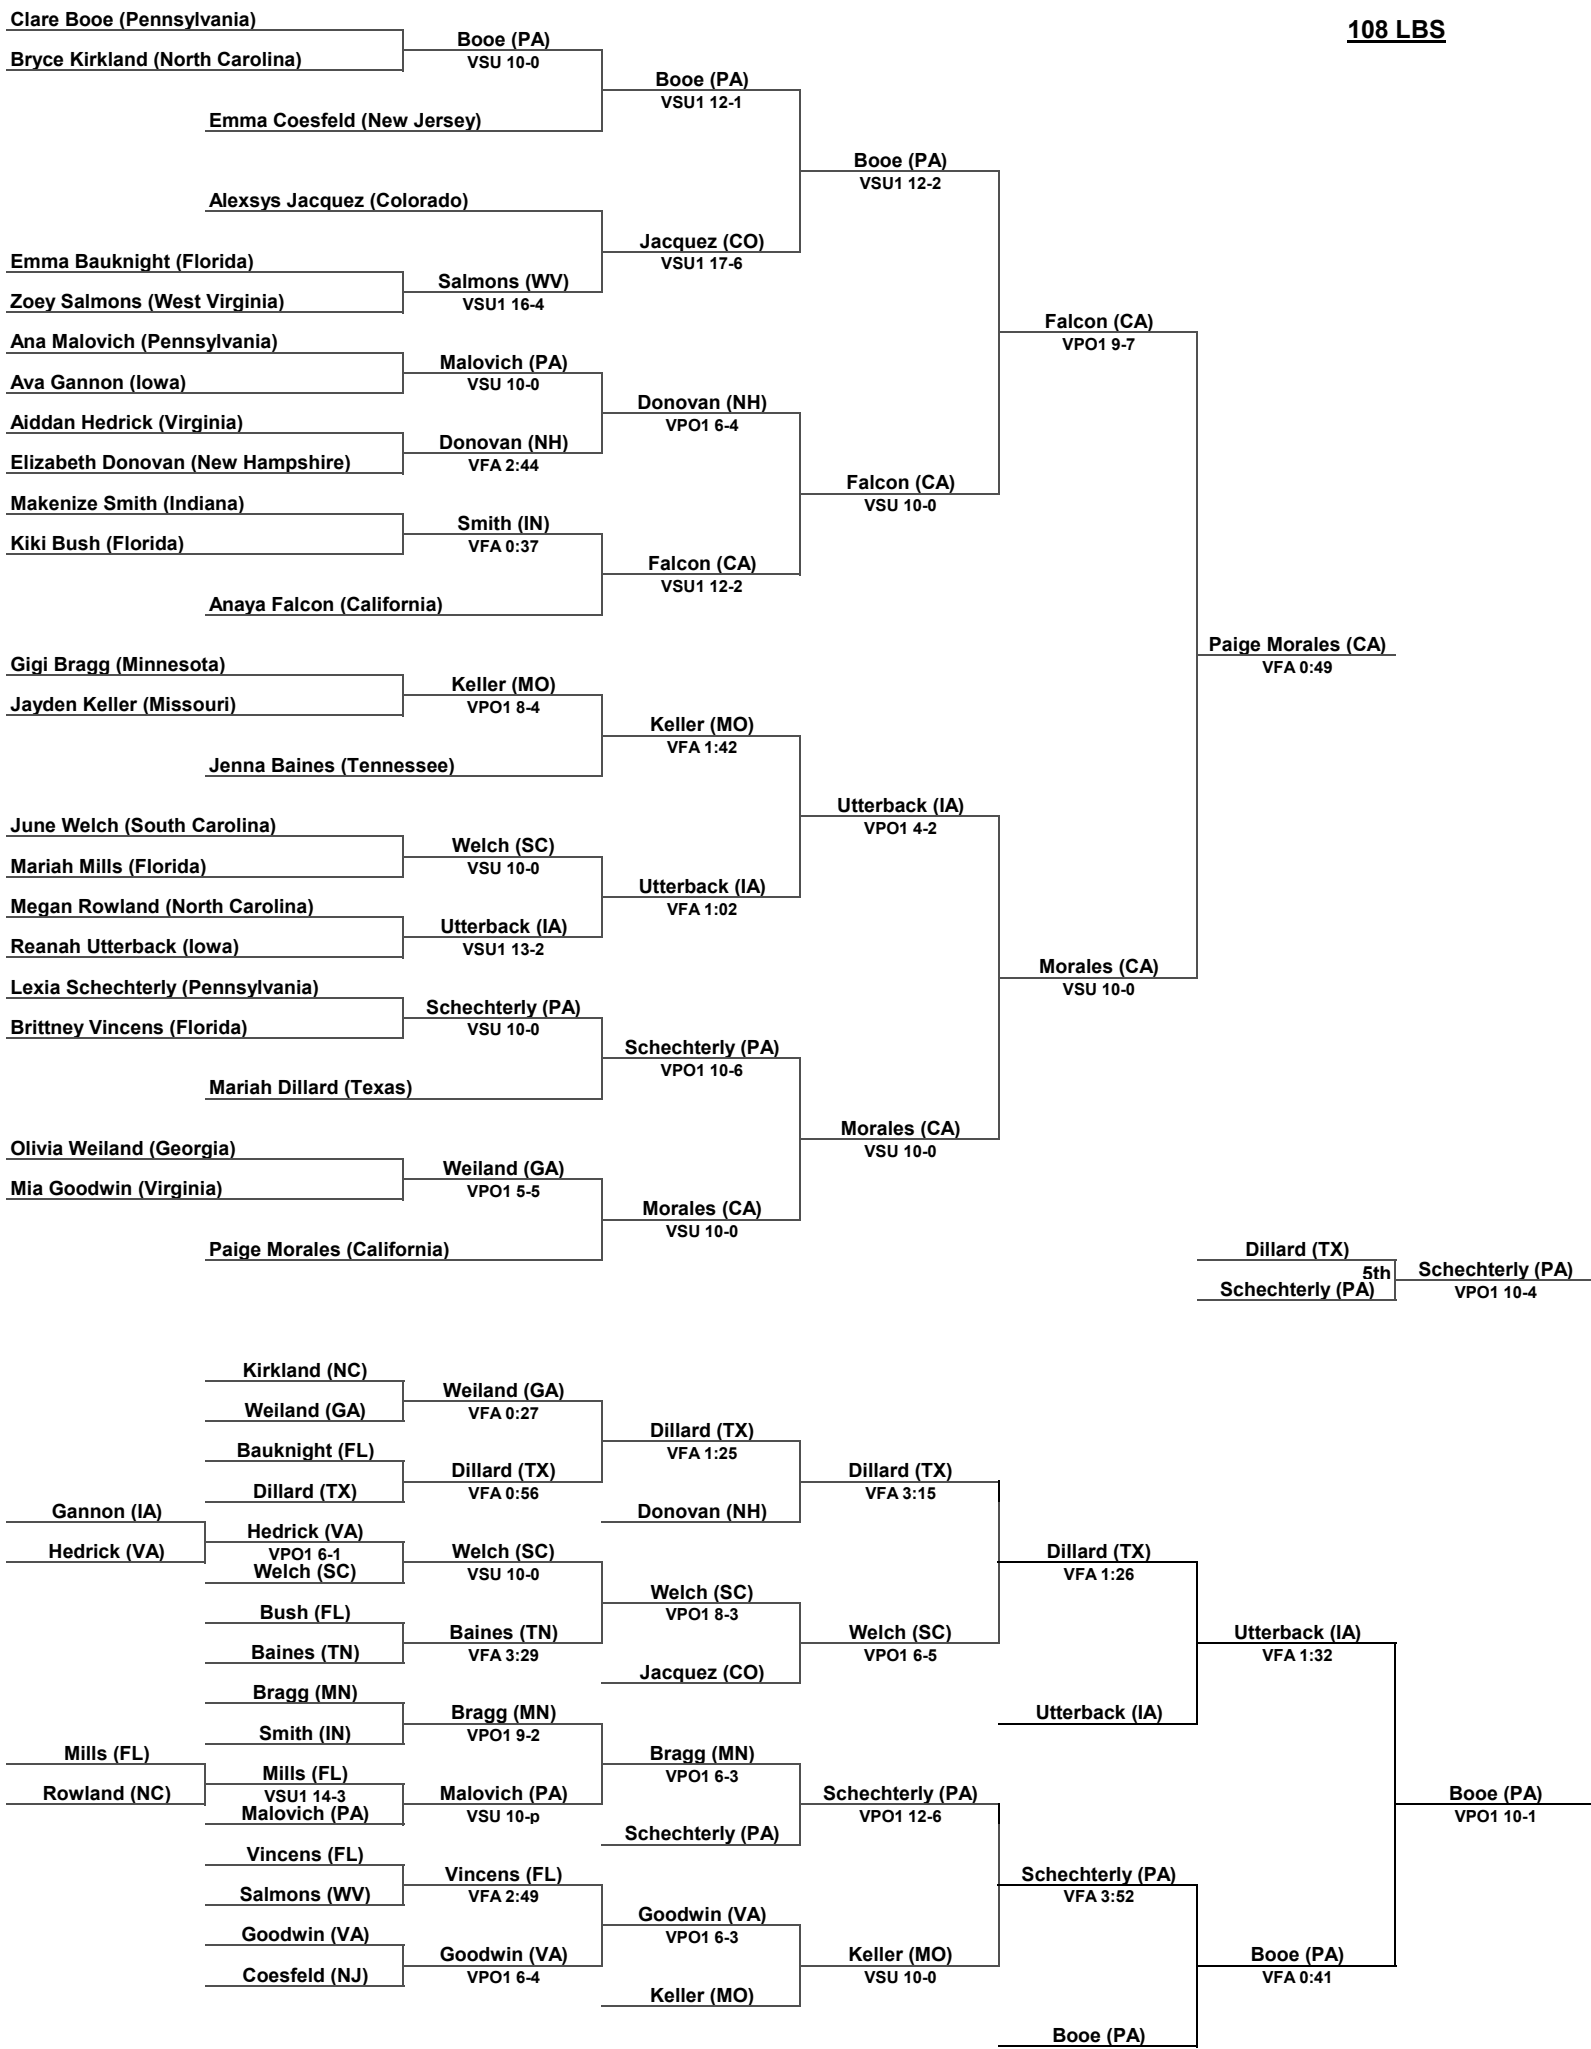

Inside Our Game - Super 32 Girls Challenge Coverage

108 LBS