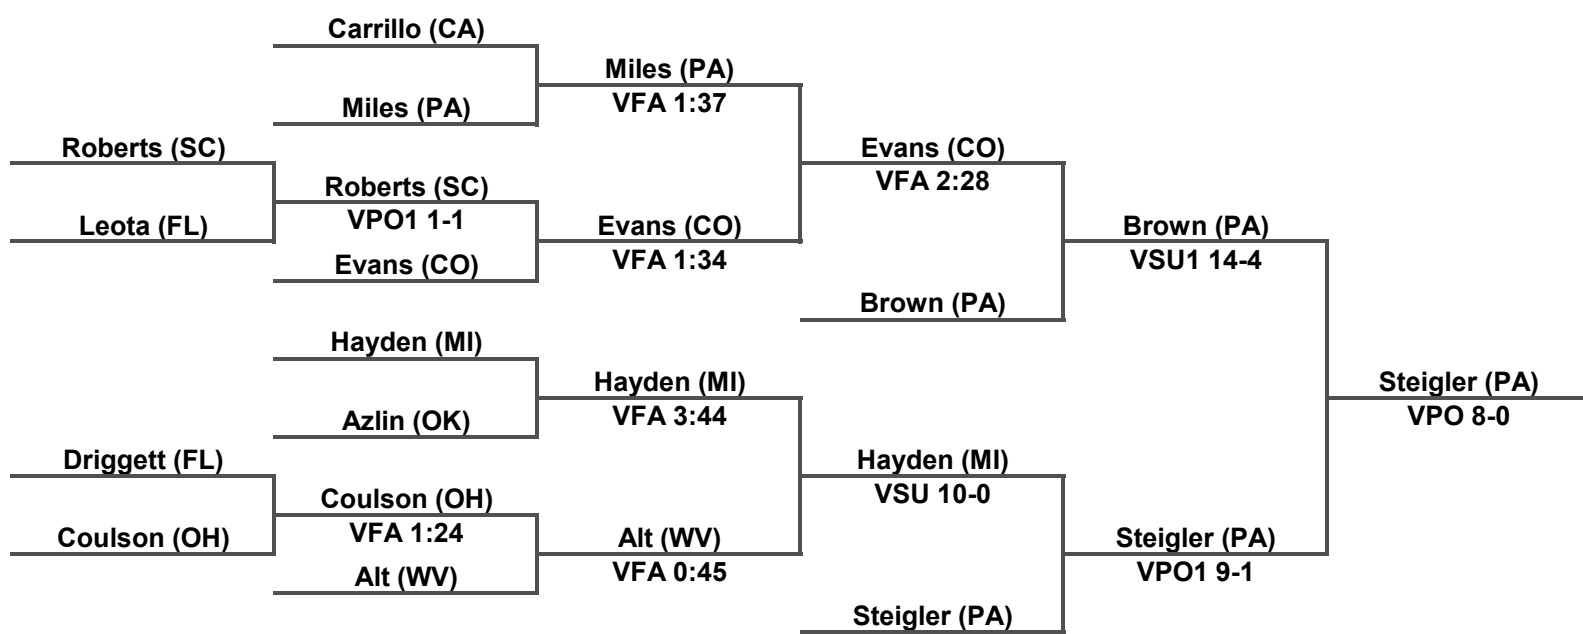

Inside Our Game - Super 32 Girls Challenge Coverage

160 LBS