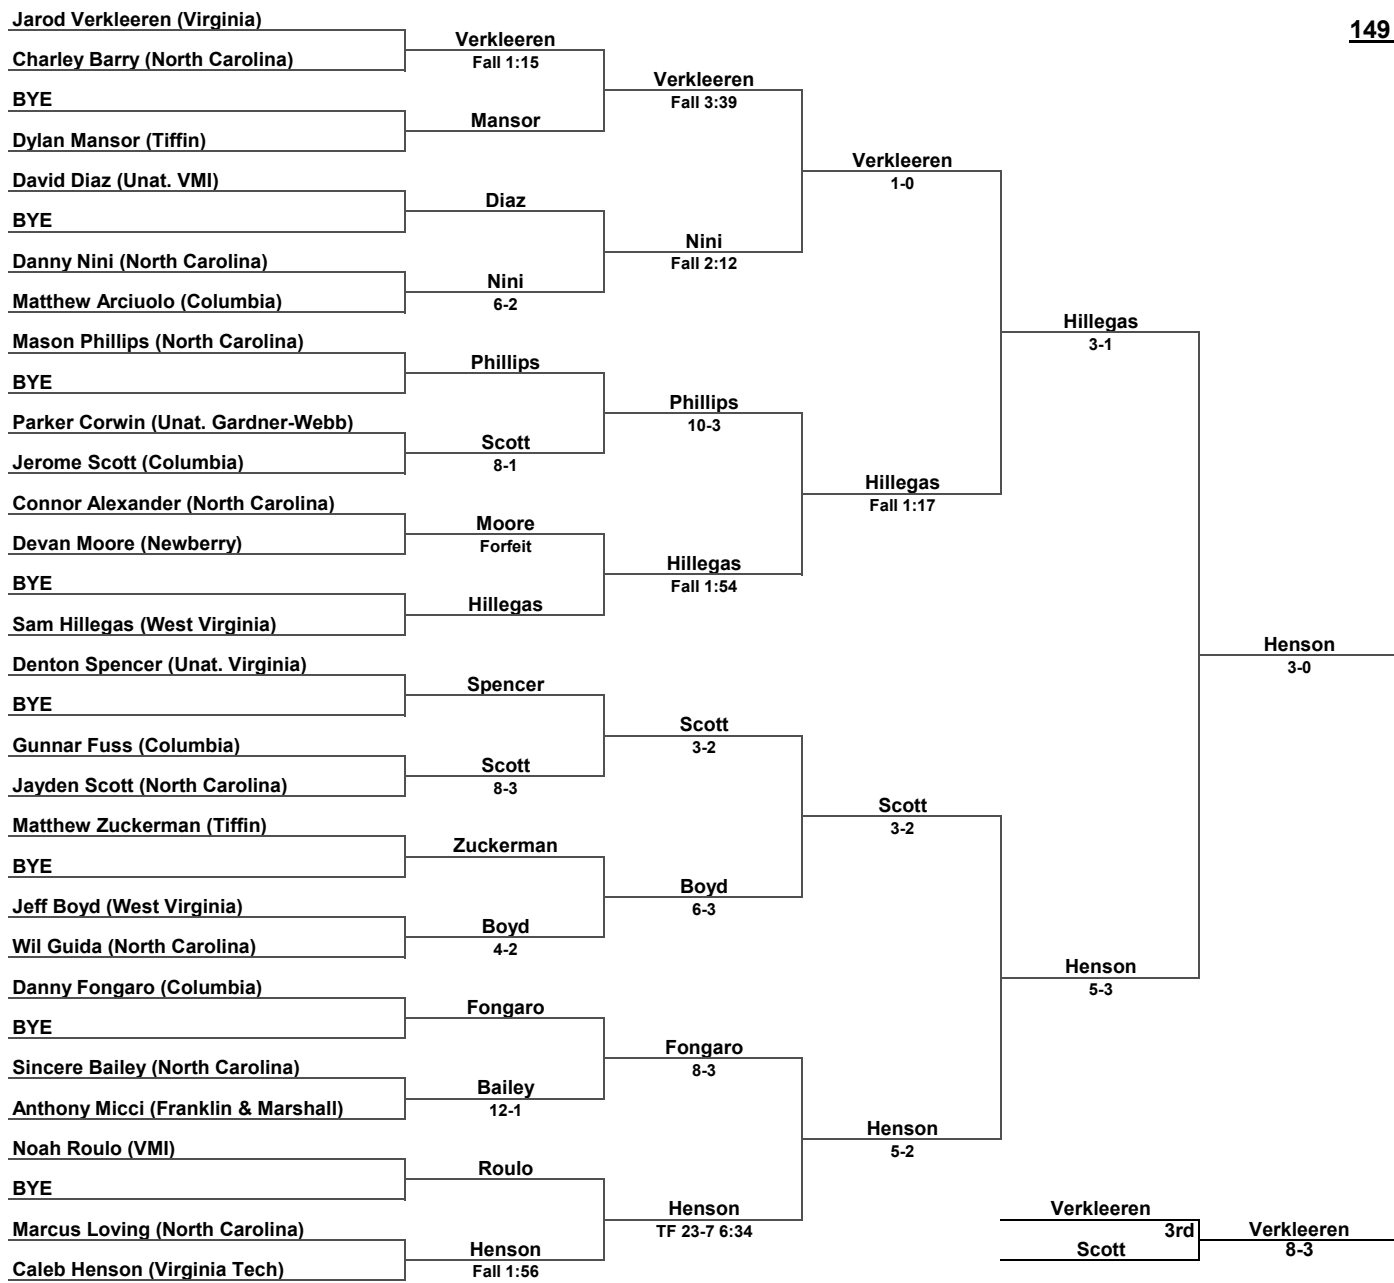

Inside Our Game - Southeast Open Coverage

125 LBS

Inside Our Game - Southeast Open Coverage

141 LBS

Inside Our Game - Southeast Open Coverage

149 LBS

Inside Our Game - Southeast Open Coverage

157 LBS