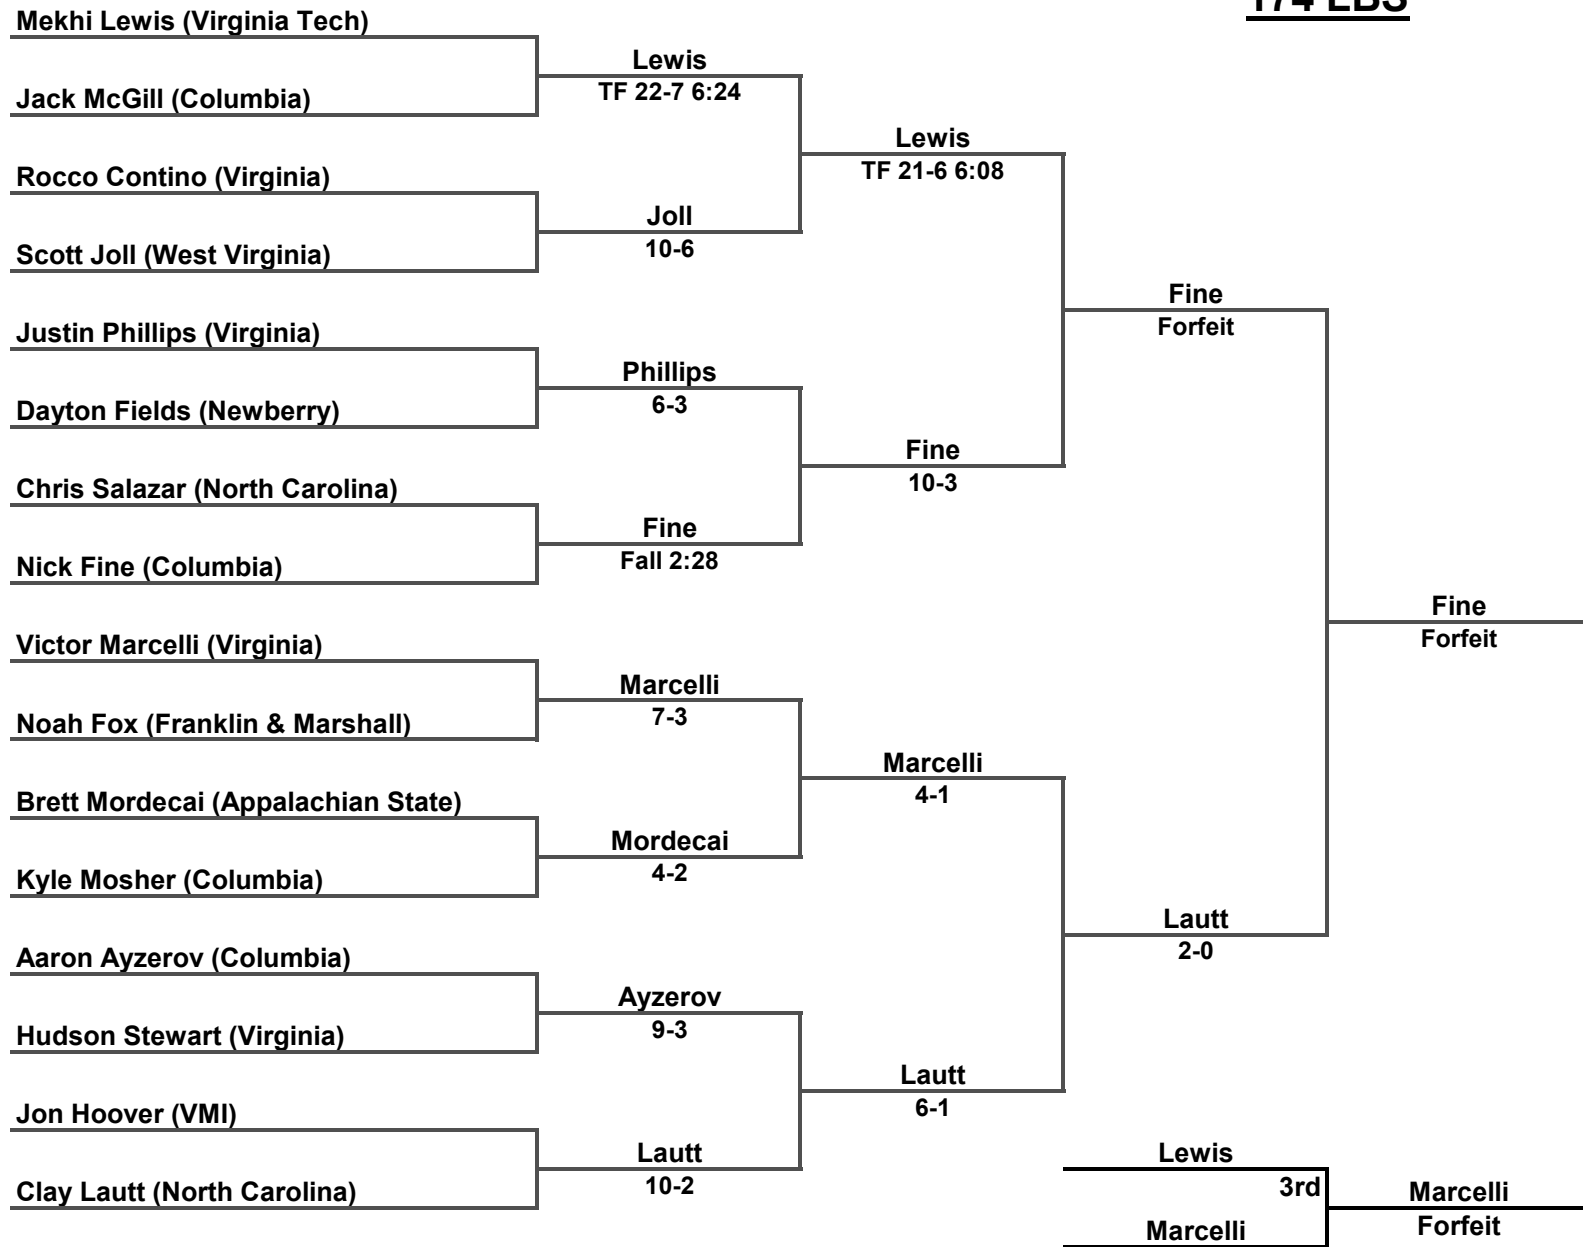

Inside Our Game - Southeast Open Coverage

174 LBS