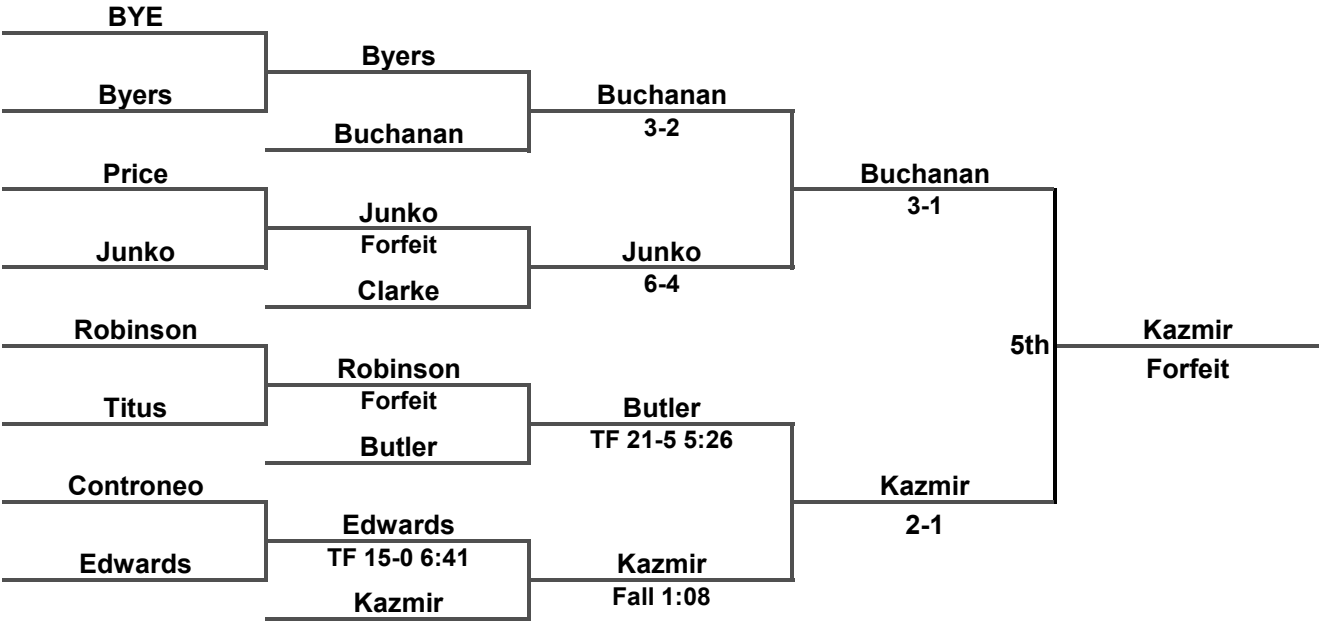

Inside Our Game - Southeast Open Coverage

125 LBS

Inside Our Game - Southeast Open Coverage

141 LBS

Inside Our Game - Southeast Open Coverage

149 LBS

Inside Our Game - Southeast Open Coverage

157 LBS