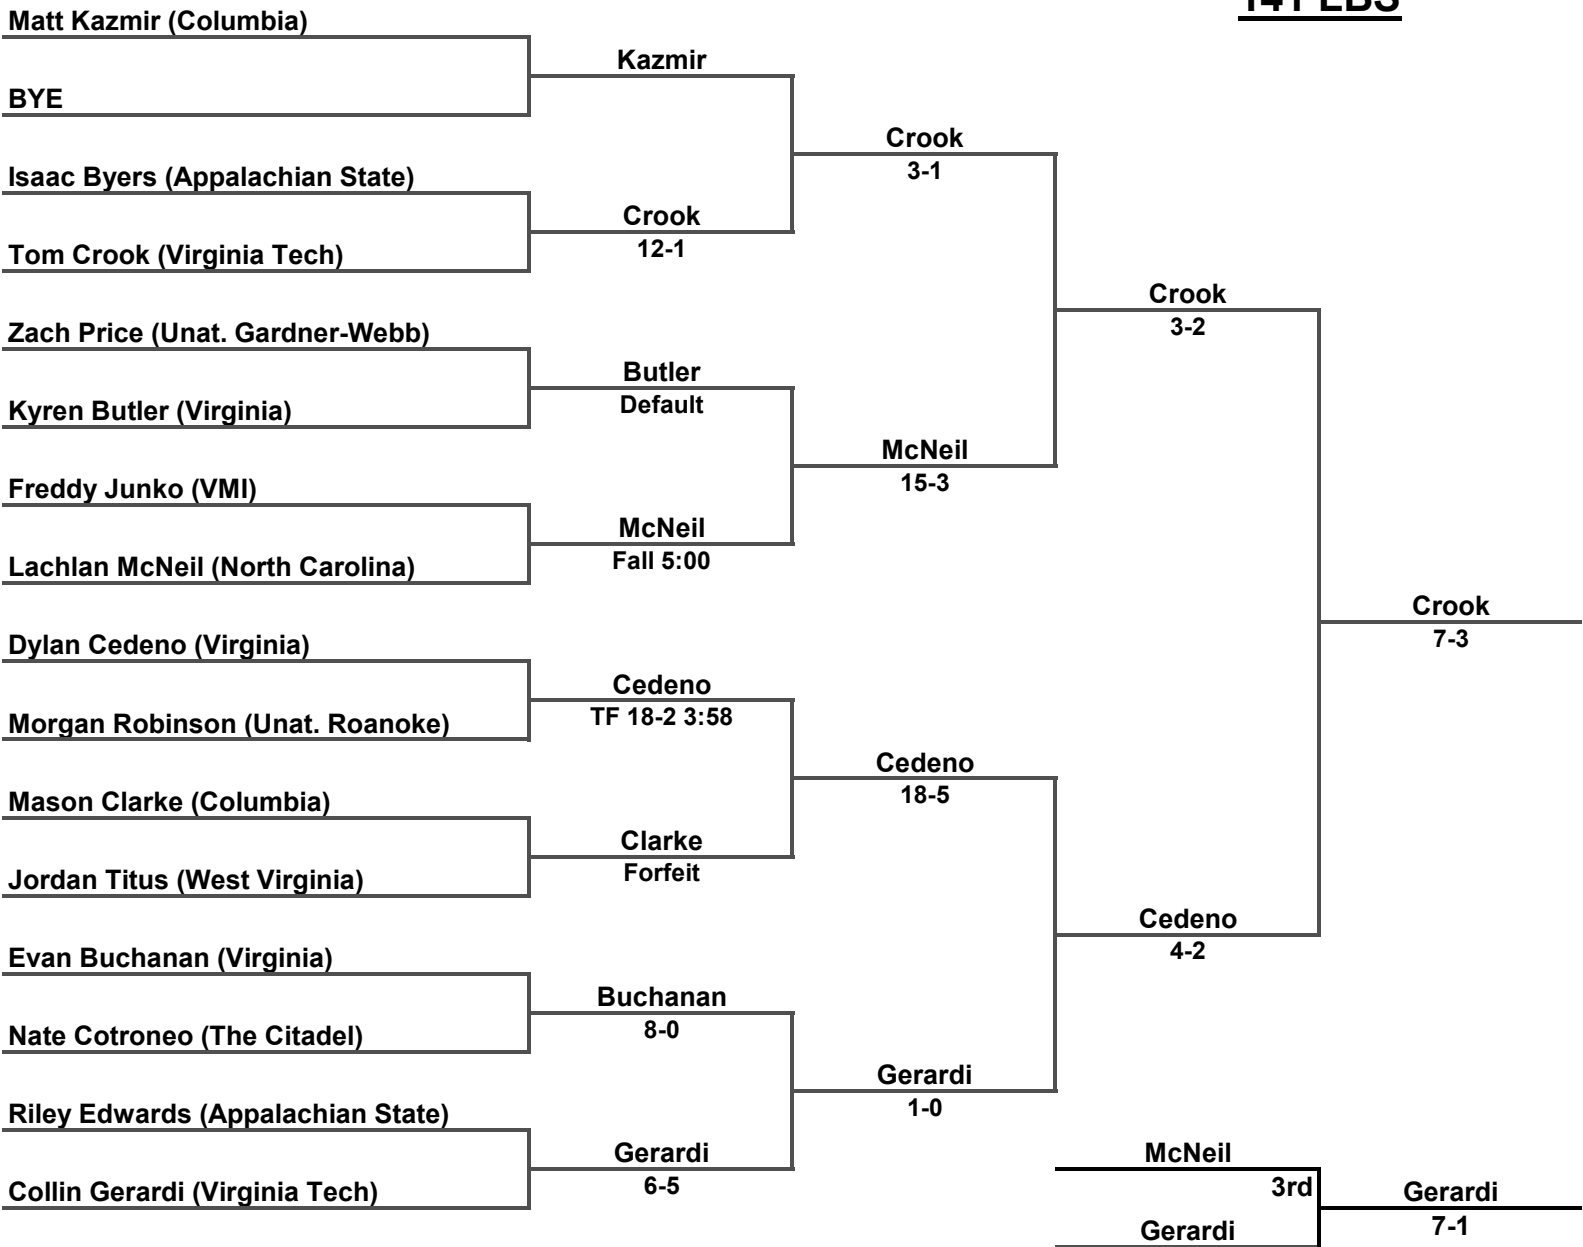

Inside Our Game - Southeast Open Coverage

125 LBS

Inside Our Game - Southeast Open Coverage

141 LBS

Inside Our Game - Southeast Open Coverage

149 LBS

Inside Our Game - Southeast Open Coverage

157 LBS