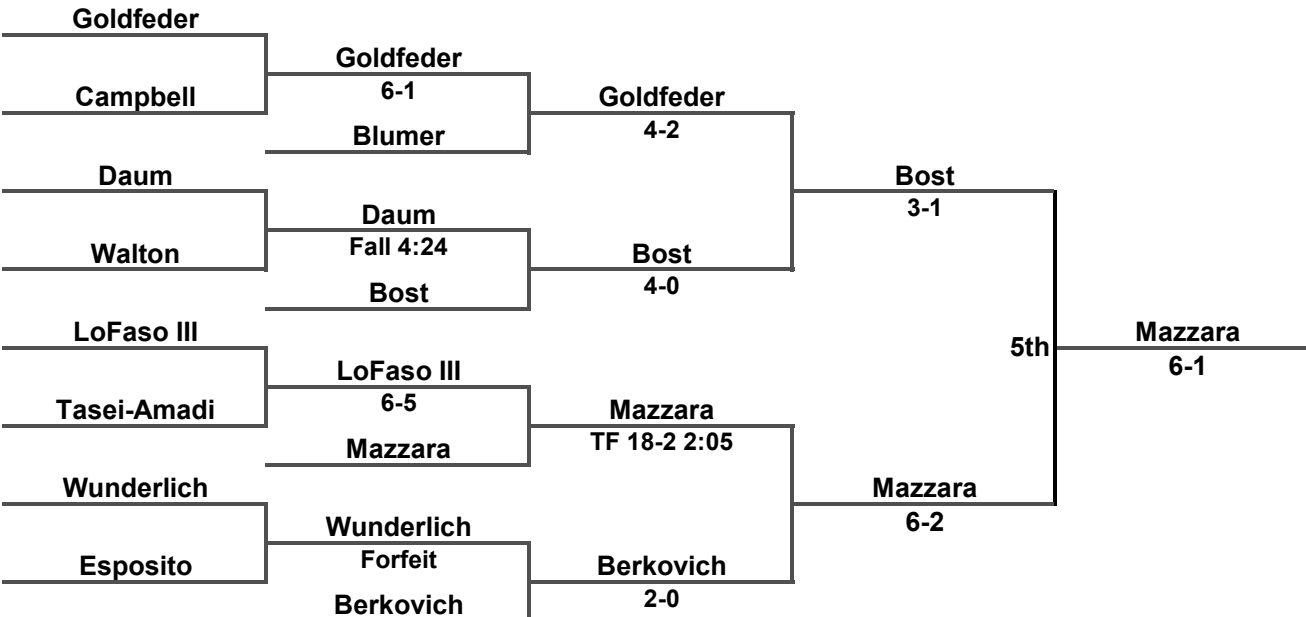

Inside Our Game - Southeast Open Coverage

165 LBS