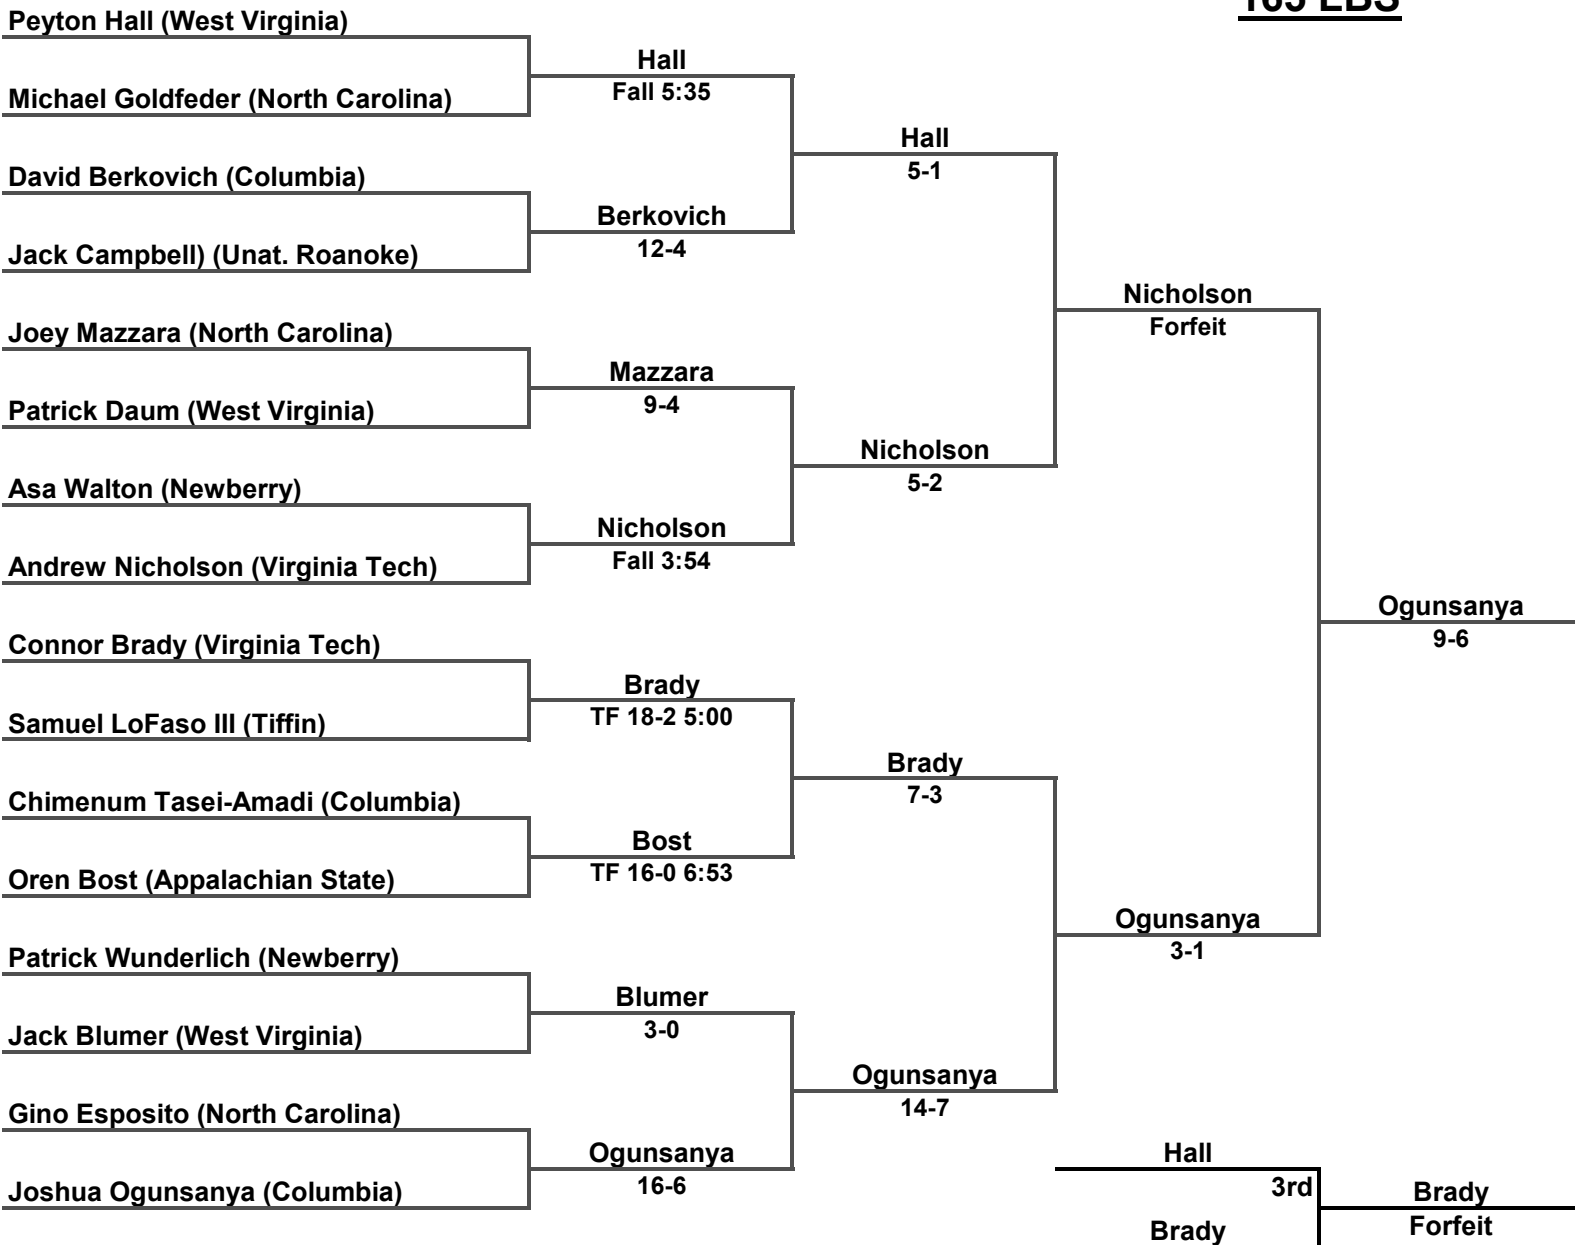

Inside Our Game - Southeast Open Coverage

165 LBS