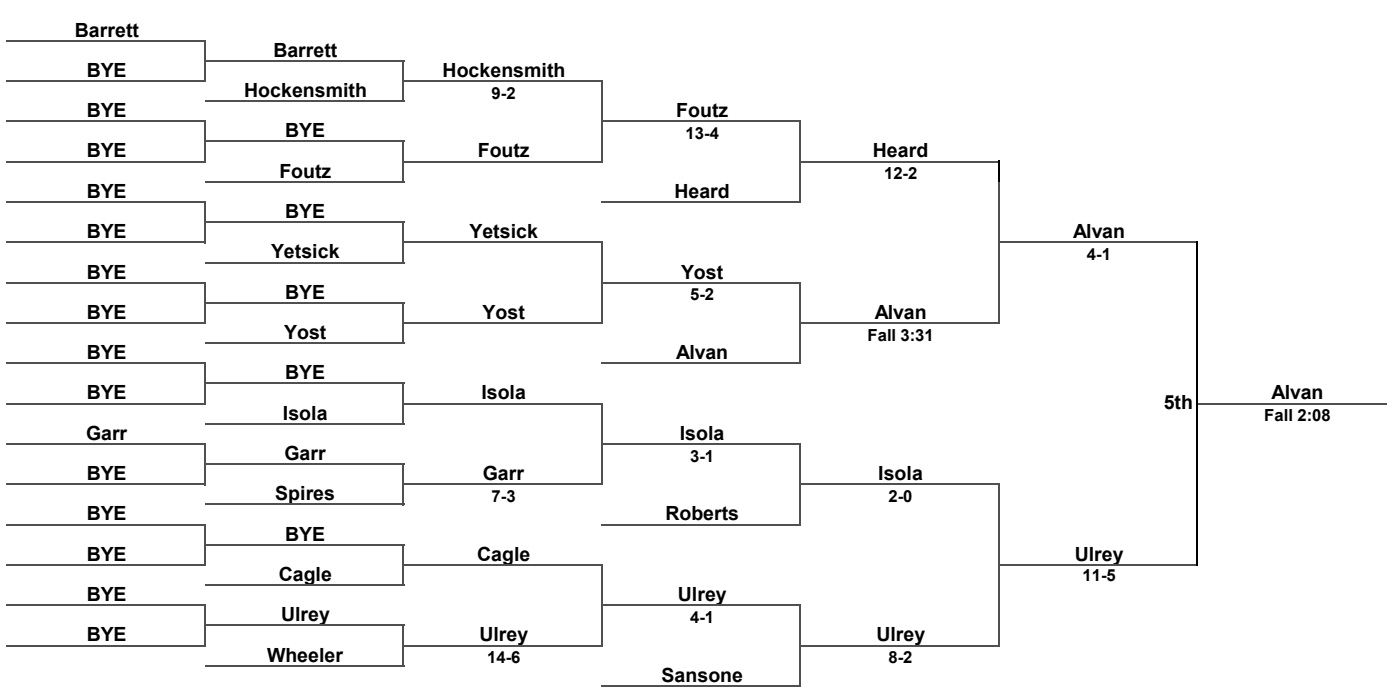

Inside Our Game - Southeast Open Coverage

125 LBS

Inside Our Game - Southeast Open Coverage

141 LBS

Inside Our Game - Southeast Open Coverage

149 LBS

Inside Our Game - Southeast Open Coverage

157 LBS