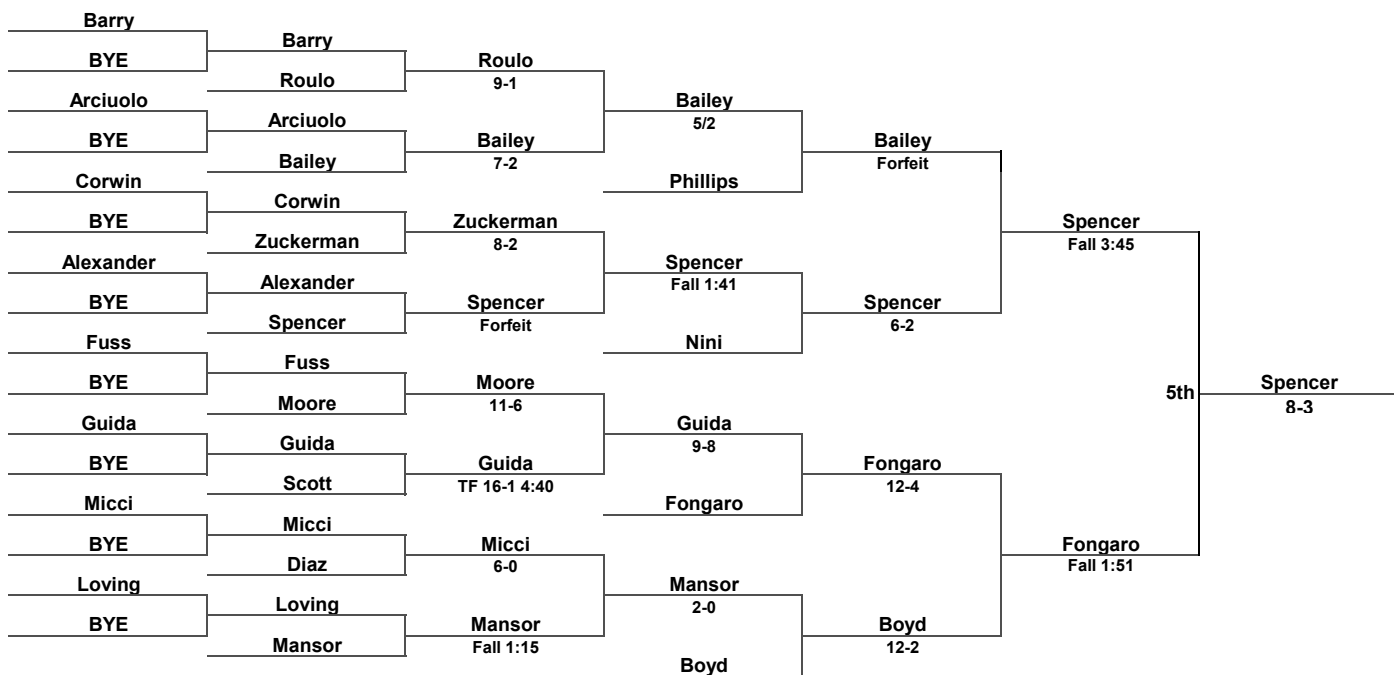

Inside Our Game - Southeast Open Coverage

125 LBS

Inside Our Game - Southeast Open Coverage

141 LBS

Inside Our Game - Southeast Open Coverage

149 LBS

Inside Our Game - Southeast Open Coverage

157 LBS