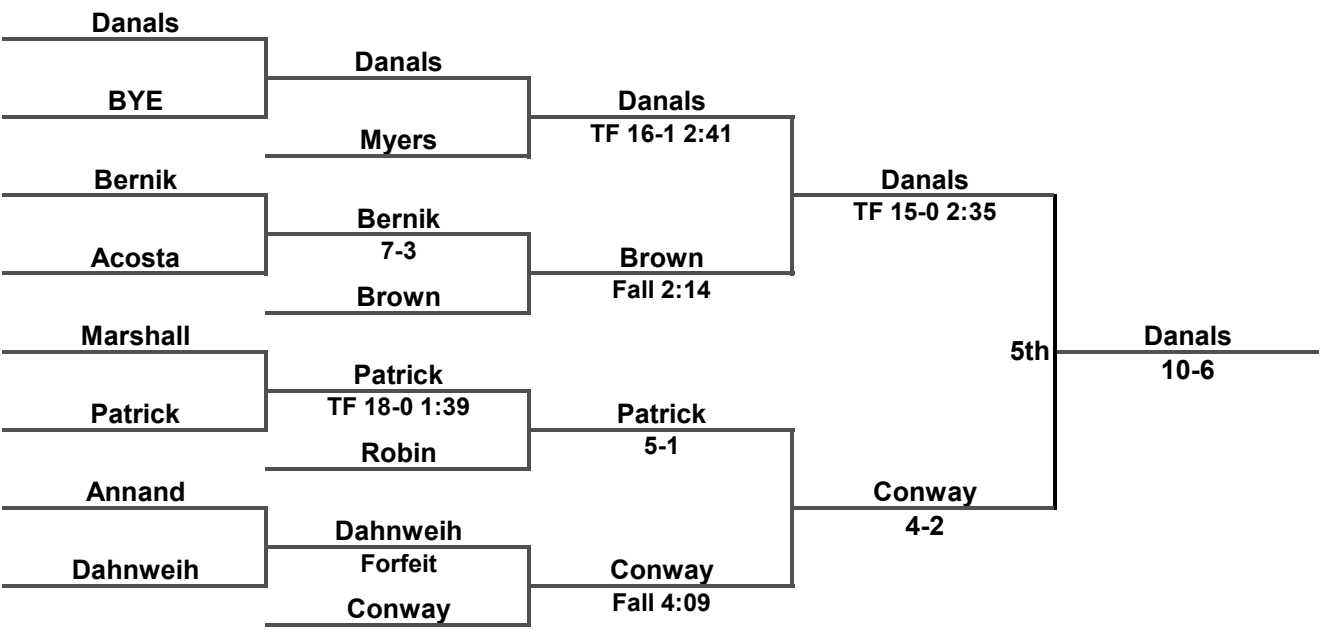

Inside Our Game - Southeast Open Coverage

165 LBS

Inside Our Game - Southeast Open Coverage

174 LBS

Inside Our Game - Southeast Open Coverage

184 LBS

Inside Our Game - Southeast Open Coverage

197 LBS