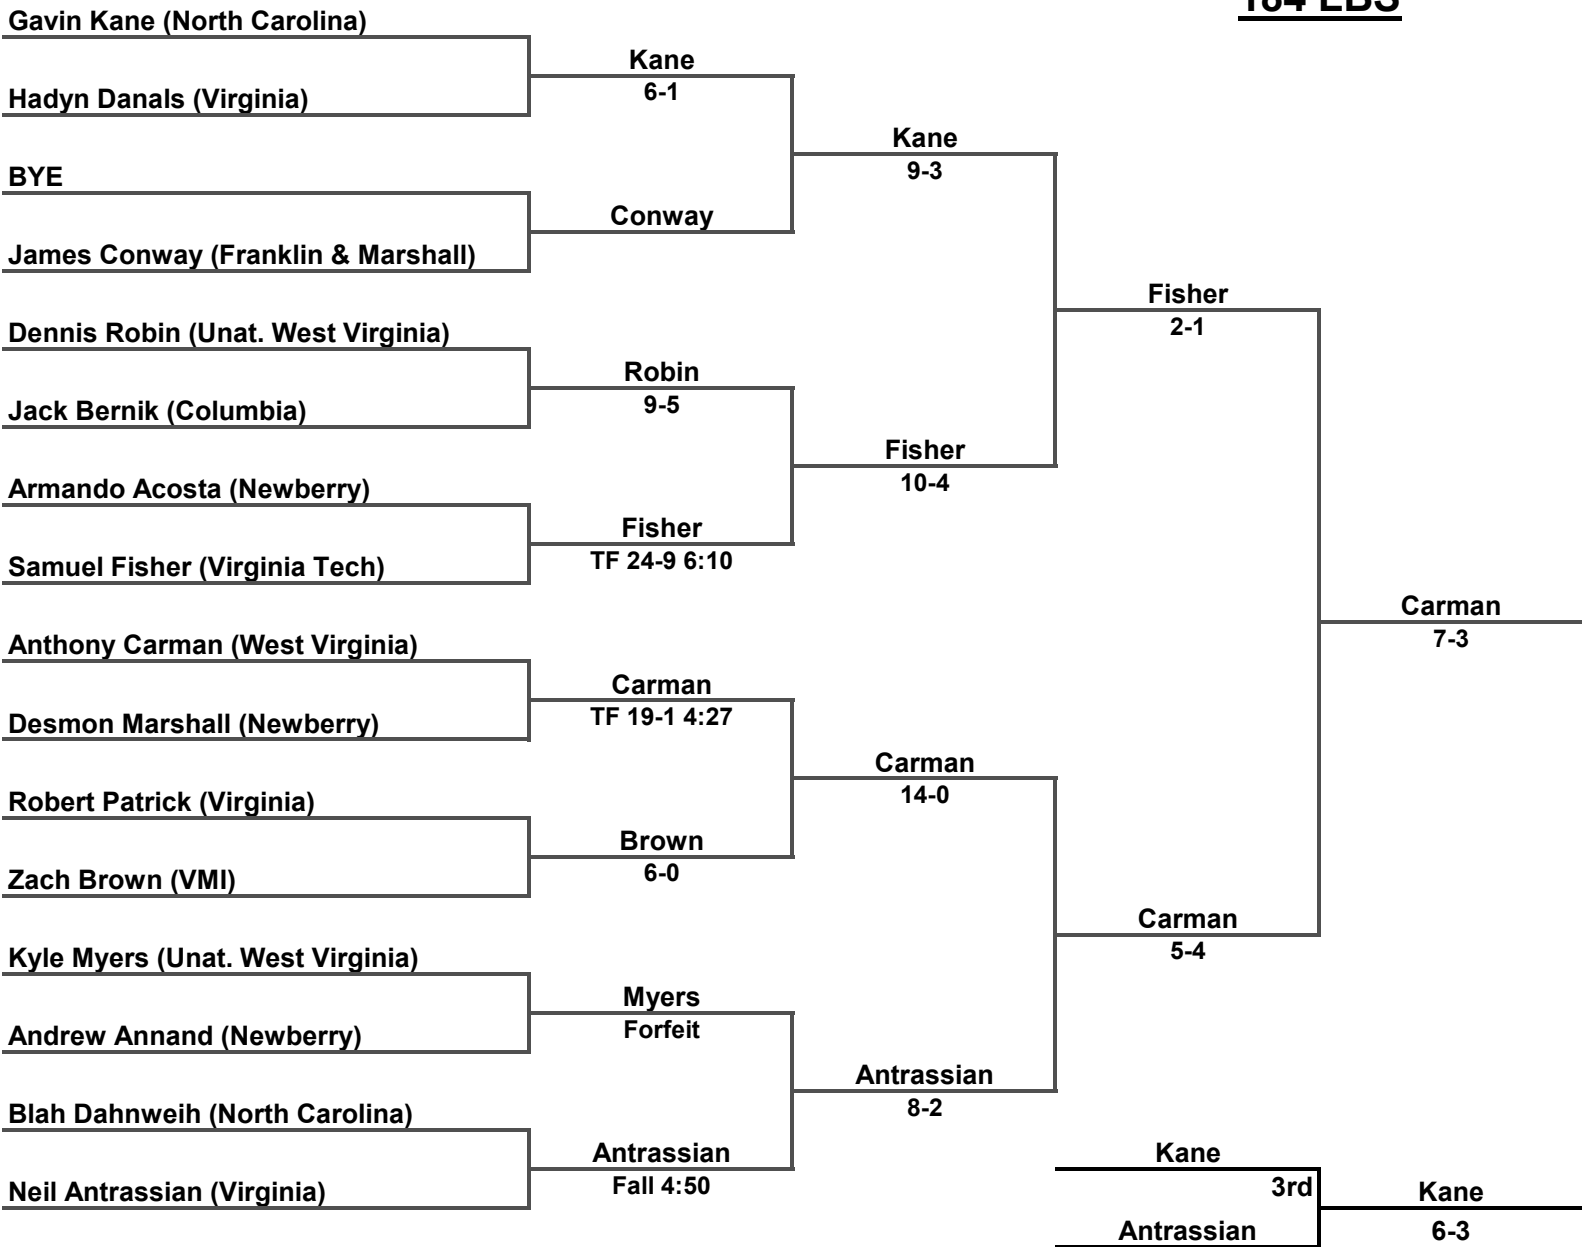

Inside Our Game - Southeast Open Coverage

184 LBS