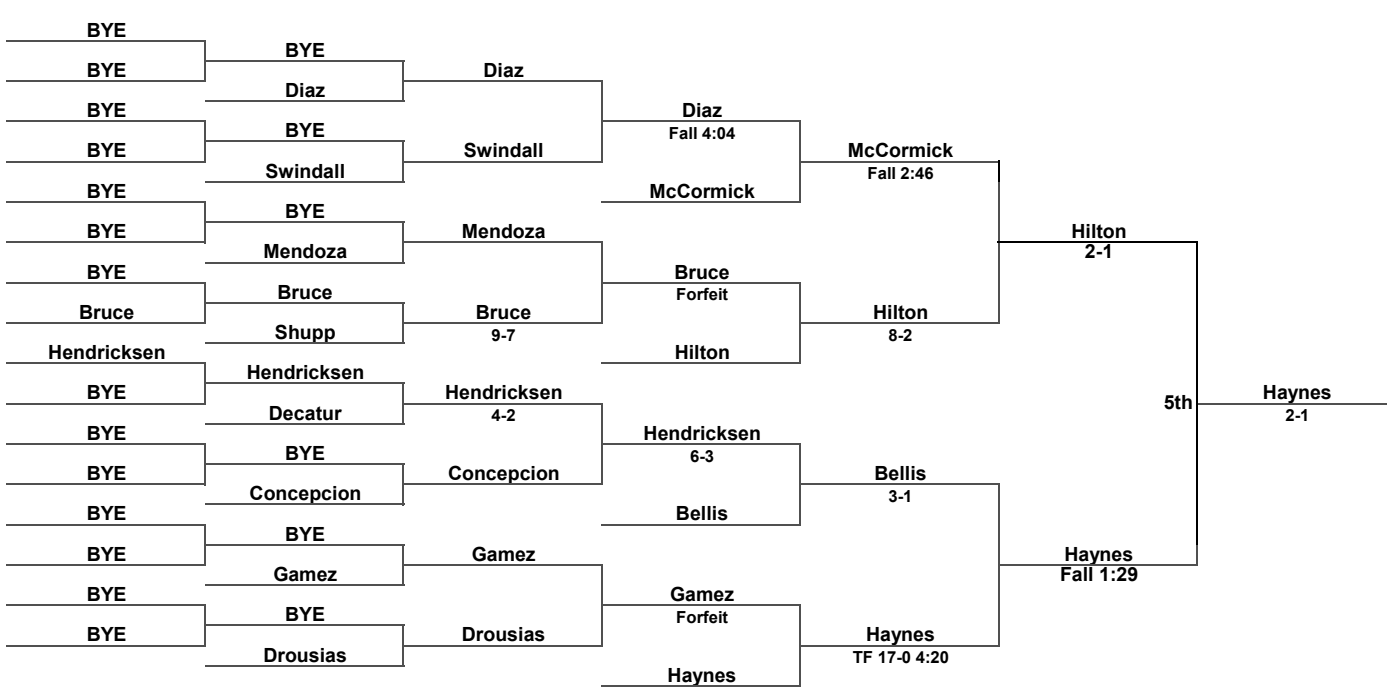

Inside Our Game - Southeast Open Coverage

125 LBS

Inside Our Game - Southeast Open Coverage

141 LBS

Inside Our Game - Southeast Open Coverage

149 LBS

Inside Our Game - Southeast Open Coverage

157 LBS