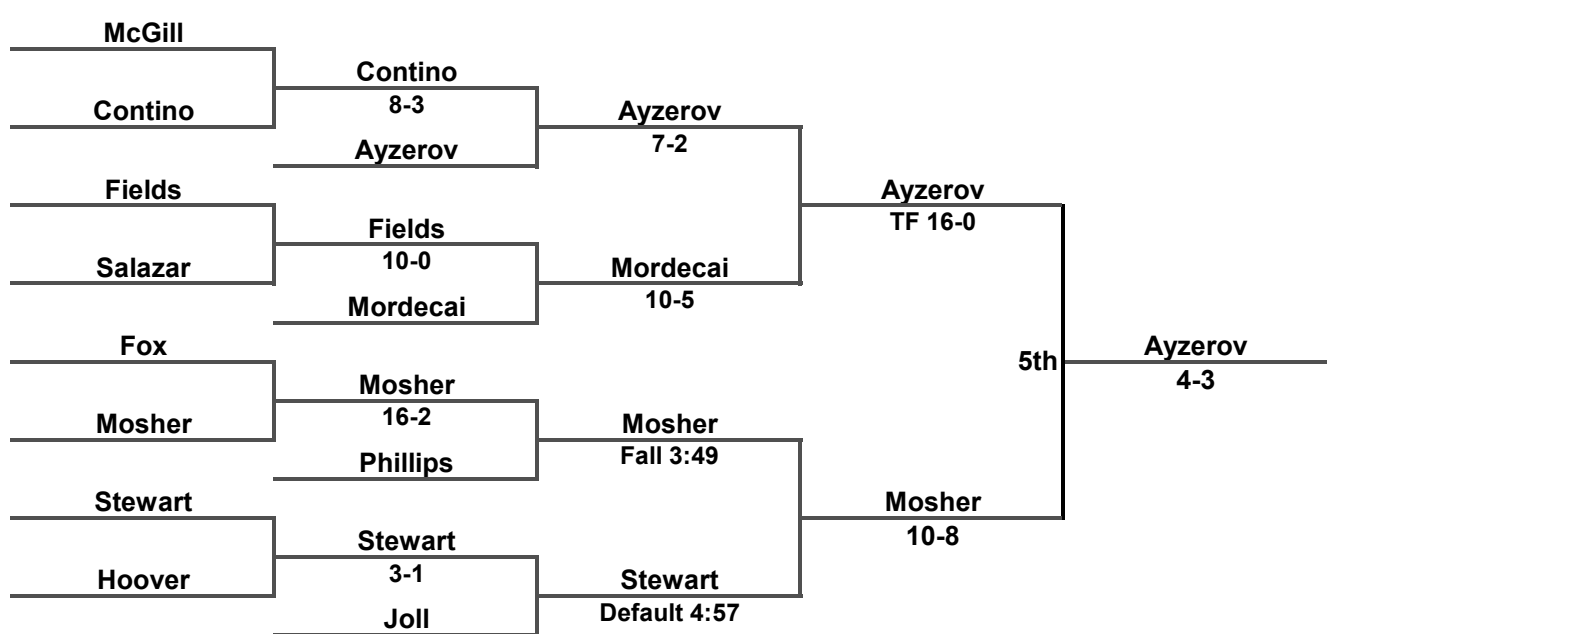

Inside Our Game - Southeast Open Coverage

174 LBS