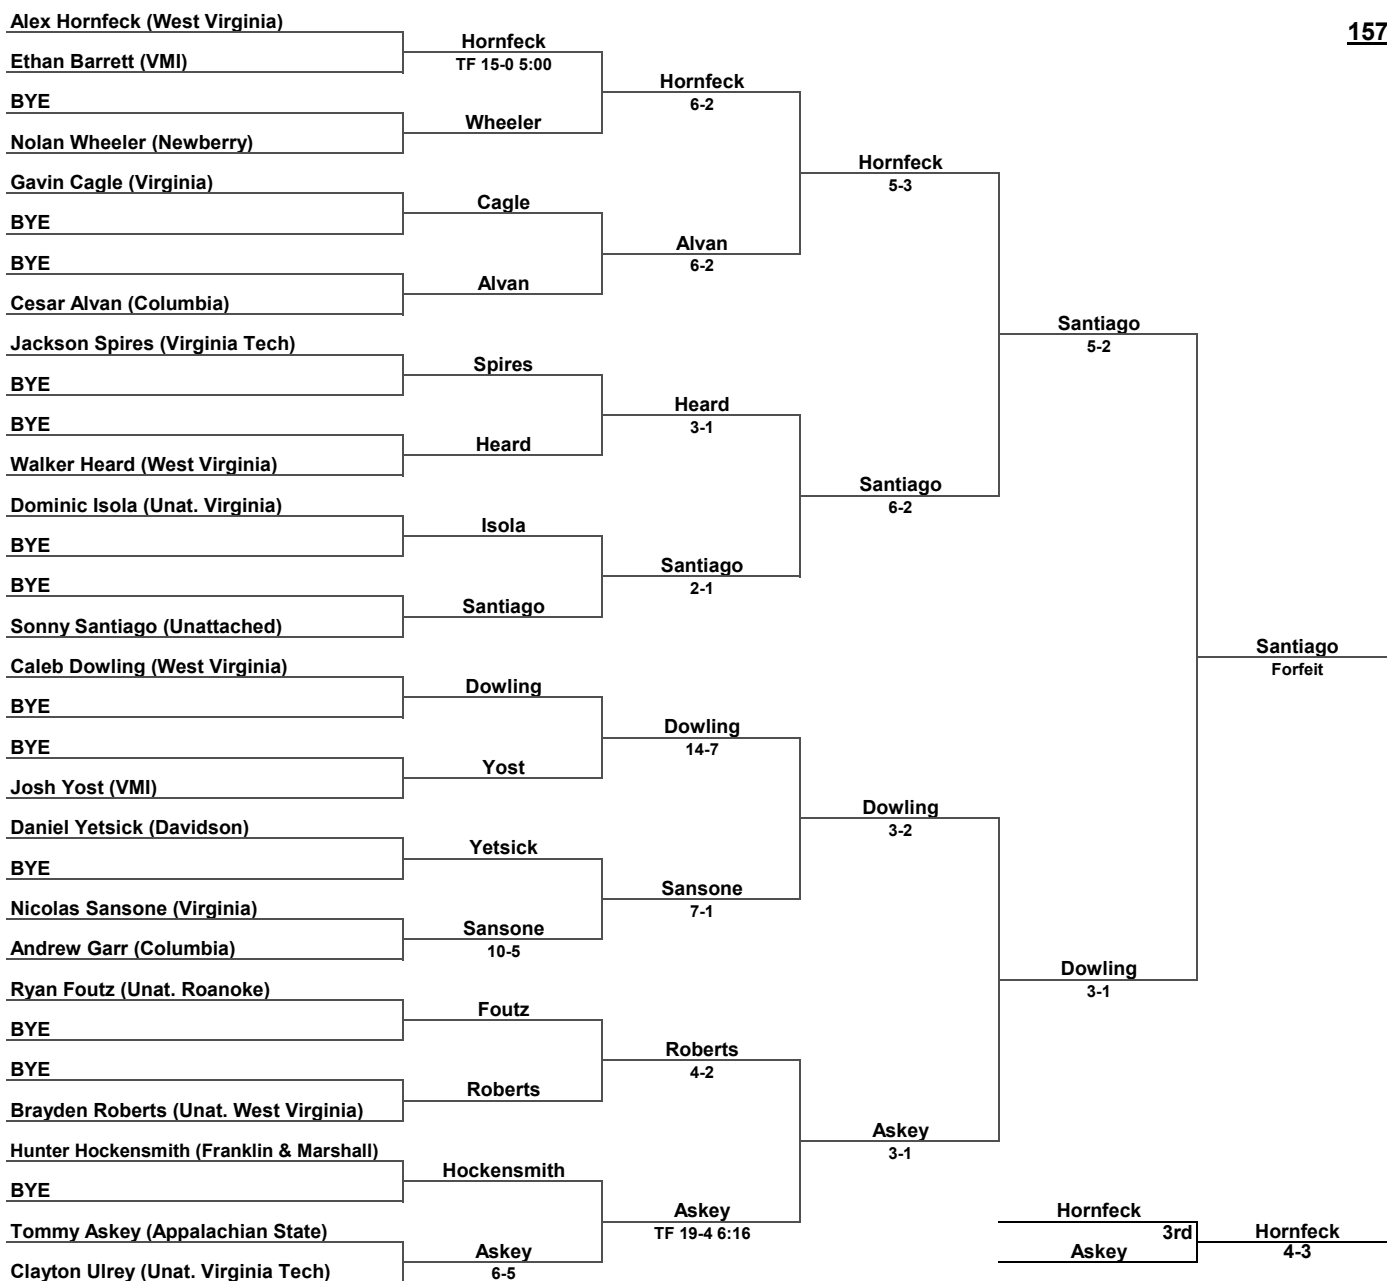

Inside Our Game - Southeast Open Coverage

125 LBS

Inside Our Game - Southeast Open Coverage

141 LBS

Inside Our Game - Southeast Open Coverage

149 LBS

Inside Our Game - Southeast Open Coverage

157 LBS