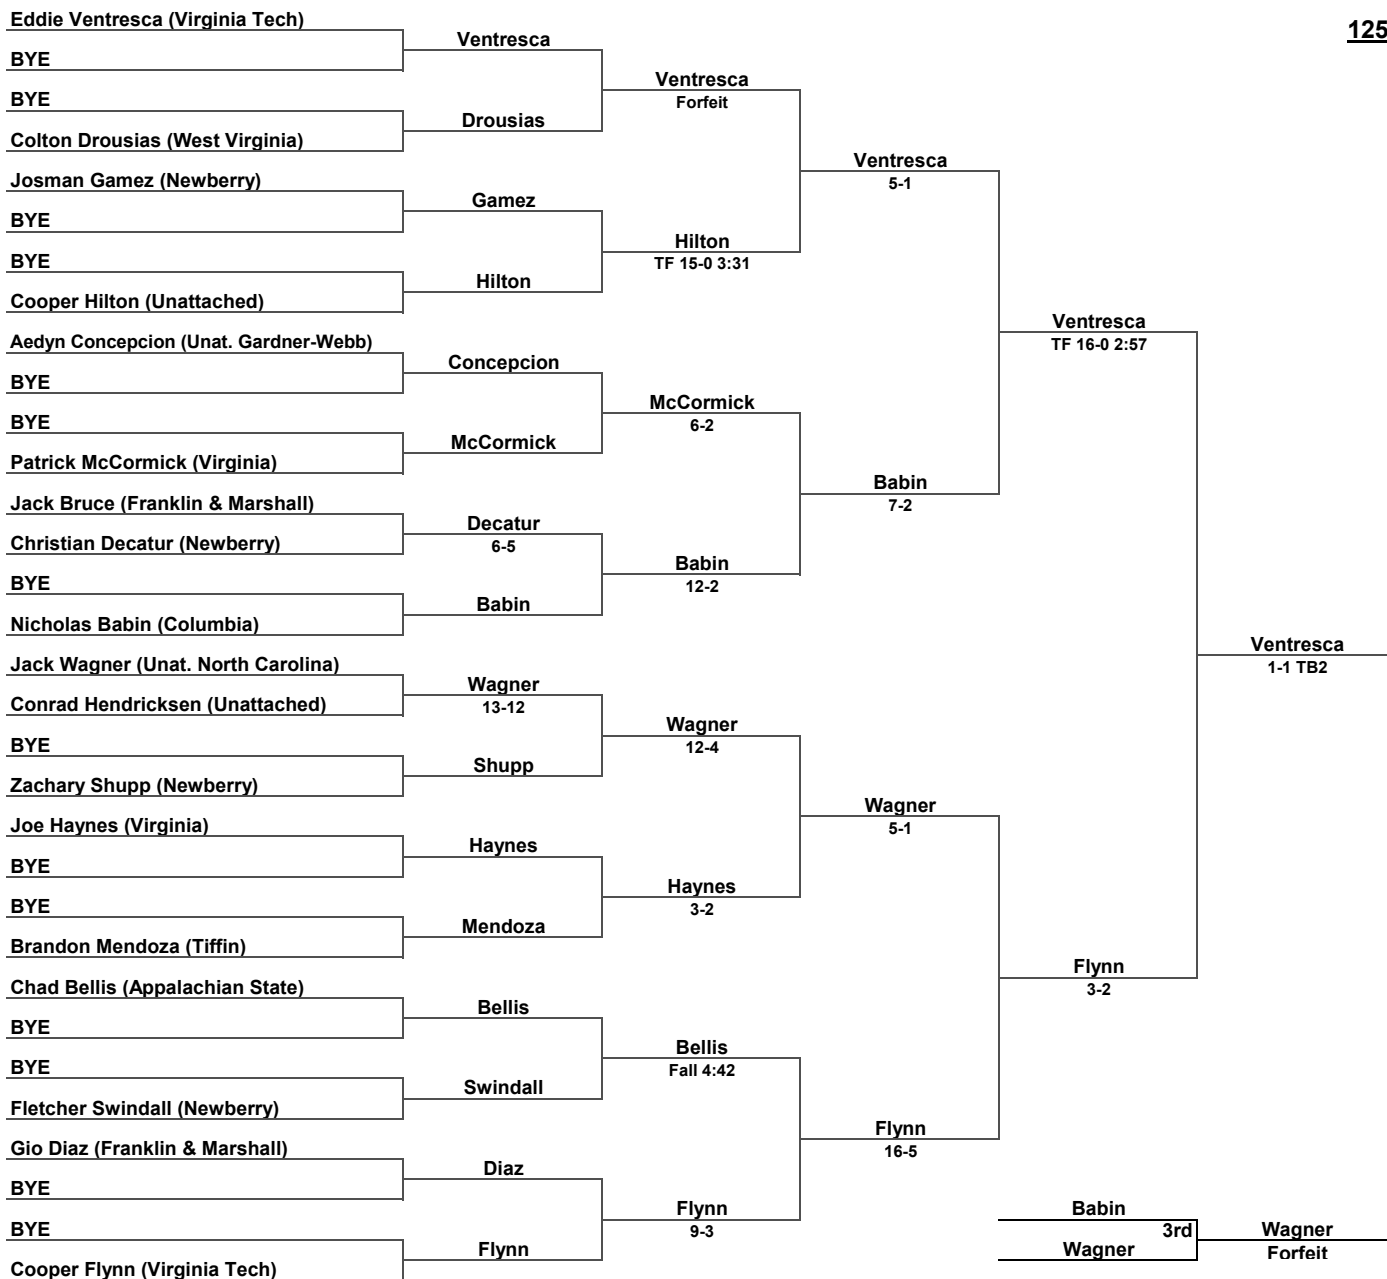

Inside Our Game - Southeast Open Coverage

125 LBS

Inside Our Game - Southeast Open Coverage

141 LBS

Inside Our Game - Southeast Open Coverage

149 LBS

Inside Our Game - Southeast Open Coverage

157 LBS

Inside Our Game - Southeast Open Coverage

165 LBS

Inside Our Game - Southeast Open Coverage

174 LBS

Inside Our Game - Southeast Open Coverage

184 LBS

Inside Our Game - Southeast Open Coverage

197 LBS