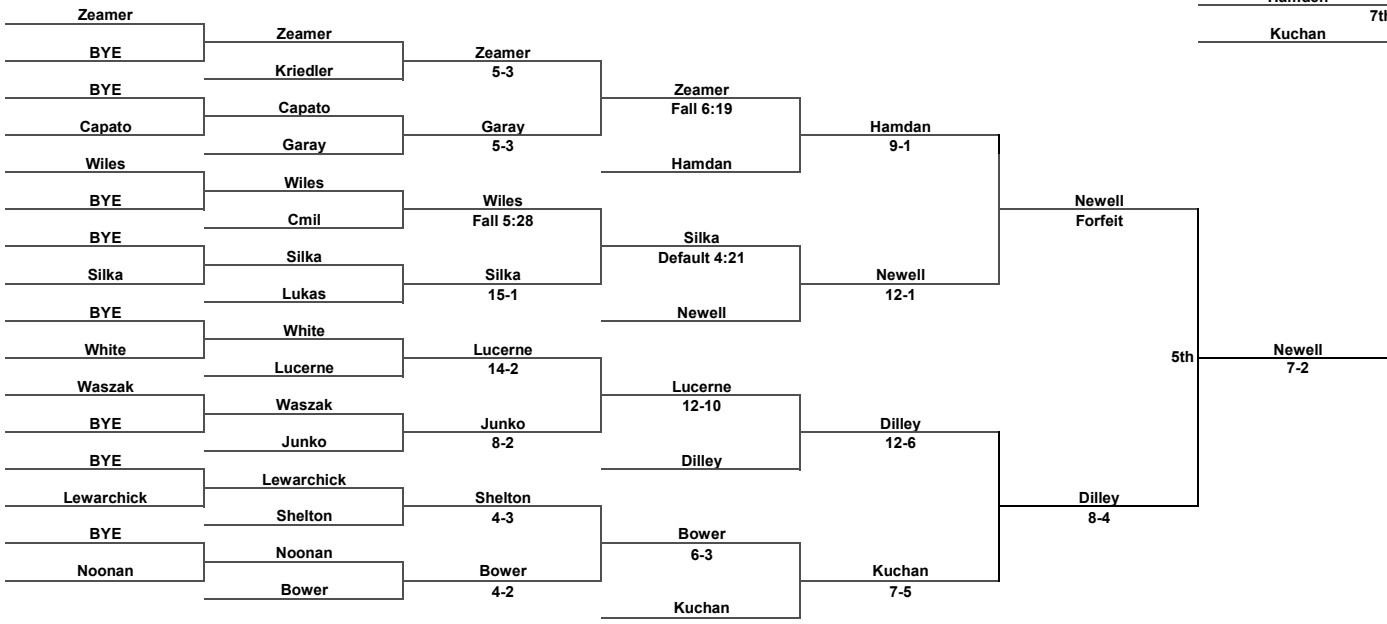

Inside Our Game - Navy Classic Coverage

141 LBS