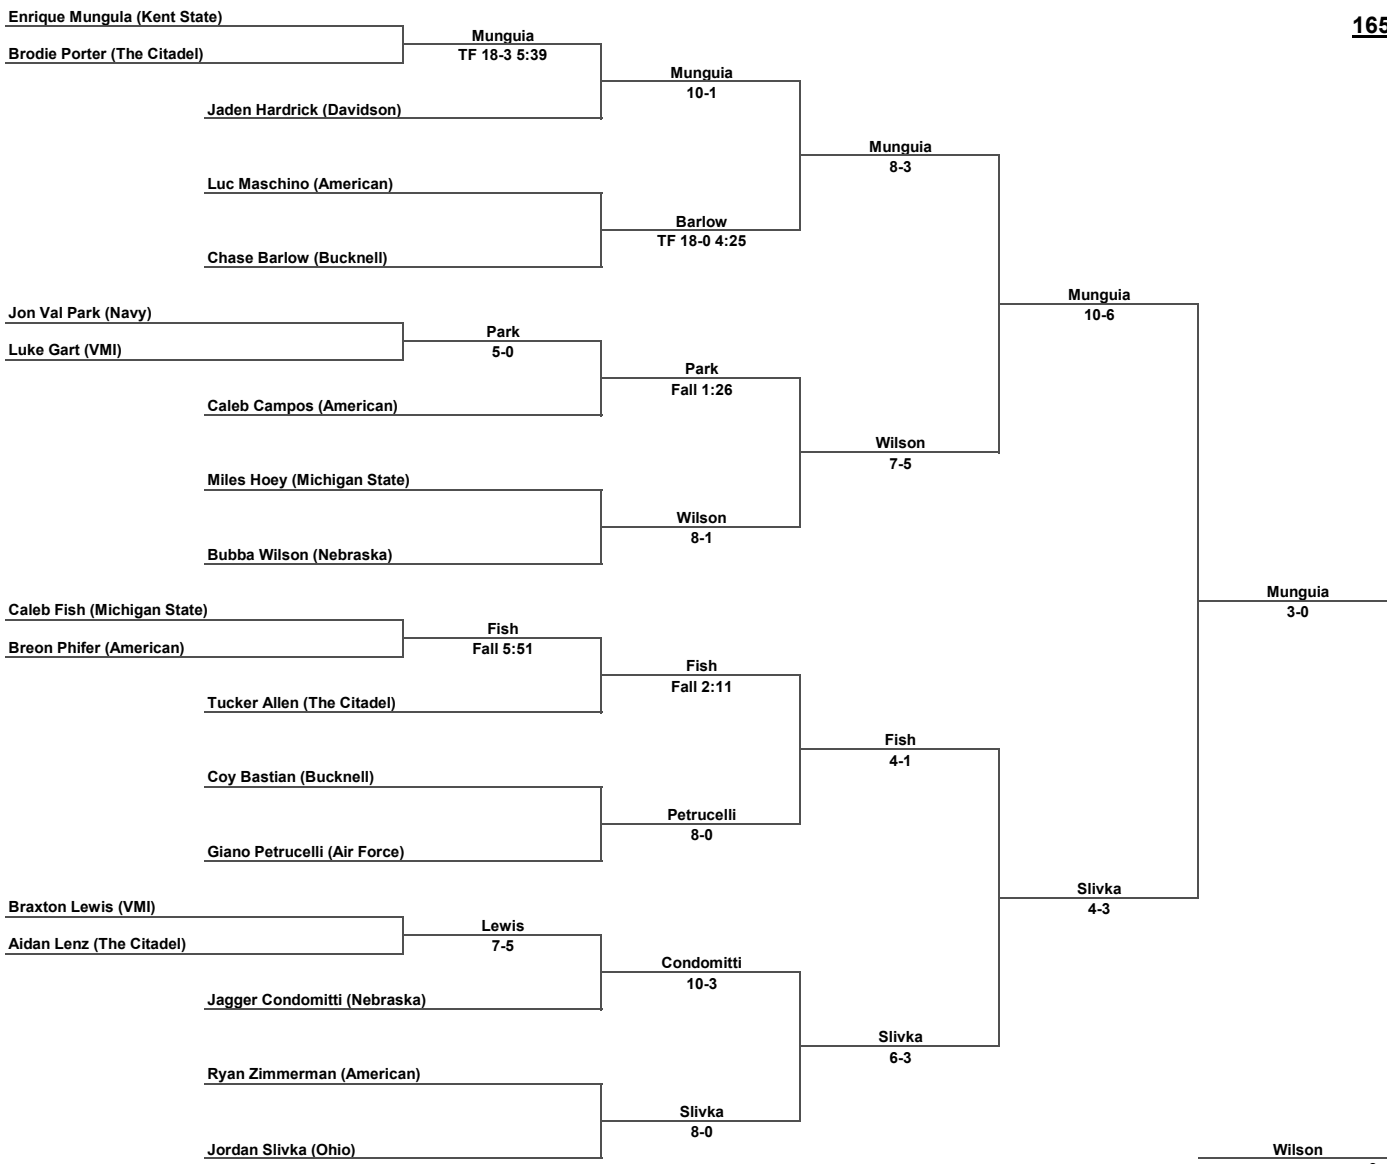

Inside Our Game - Navy Classic Coverage

165 LBS