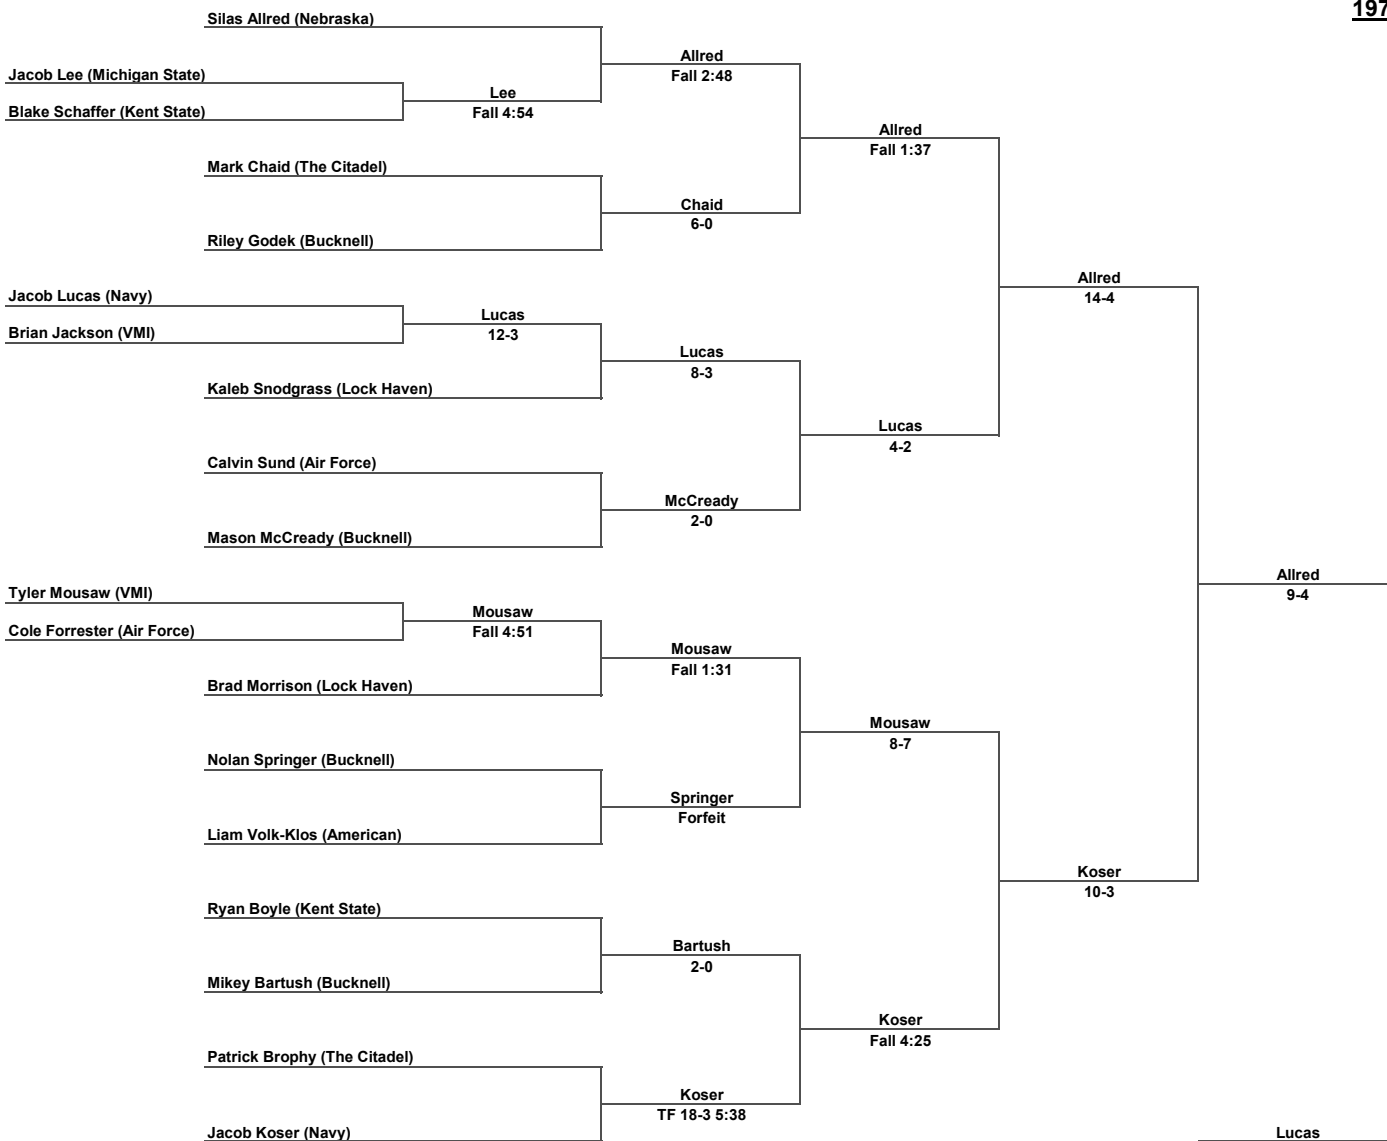

**Strickland
15-3**

**Strickland
Fall 5:50**

Nate Shippey (VMI)

Brayton Killiri (The Citadel)

Venumadhava Mirel (Navy)

**Mirel
Fall 1:19**

**Dryden
Fall 1:14**

Boo Dryden (Nebraska)

Killiri

Killiri

BYE

Fenton

**Fenton
6-2**

**Hunt
3-1**

**Hunt
4-2**

**Fenton
3-2**

Inside Our Game - Navy Classic Coverage

141 LBS

Inside Our Game - Navy Classic Coverage

165 LBS

Inside Our Game - Navy Classic Coverage

174 LBS

Lucas	3rd	Mousaw
Mousaw		9-6
Morrison	7th	Bartush
Bartush		Fall 0:49