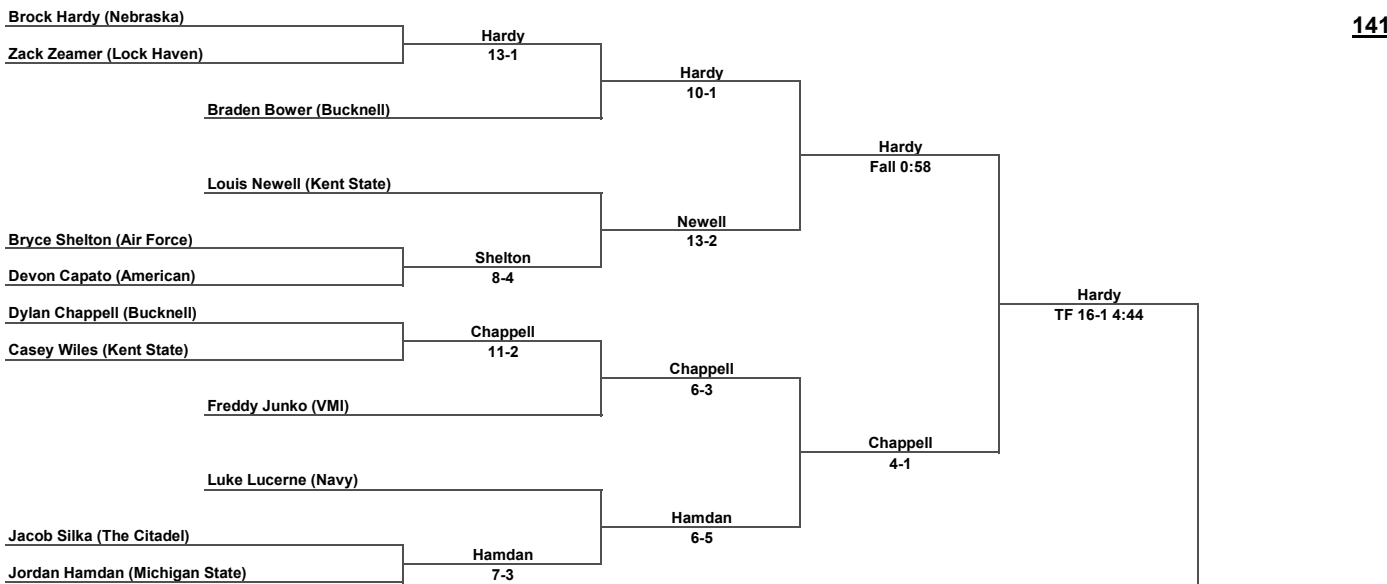

Inside Our Game - Navy Classic Coverage

141 LBS