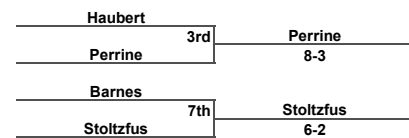

Killiri

Killiri

BYE

Fenton

**Fenton
6-2**

**Hunt
3-1**

**Hunt
4-2**

**Fenton
3-2**

Inside Our Game - Navy Classic Coverage

141 LBS

Inside Our Game - Navy Classic Coverage

165 LBS

Inside Our Game - Navy Classic Coverage

174 LBS

Lucas	3rd	Mousaw
Mousaw		9-6
Morrison	7th	Bartush
Bartush		Fall 0:49