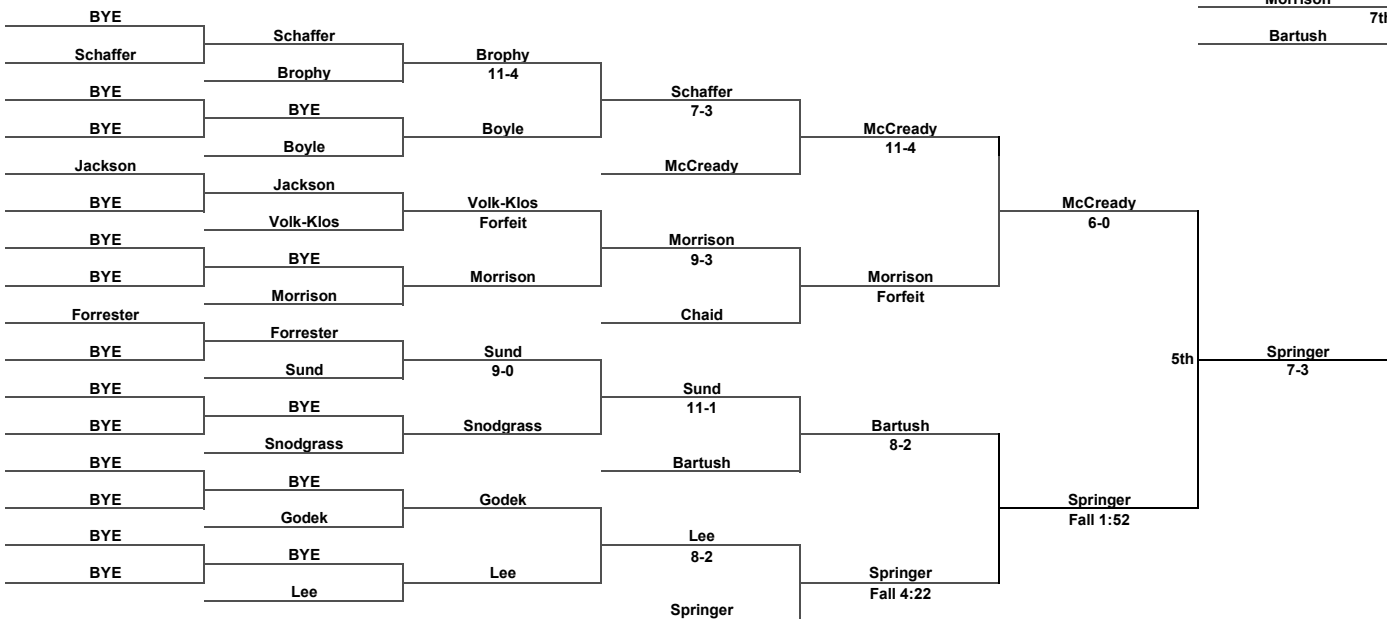

**Strickland
15-3**

**Strickland
Fall 5:50**

Nate Shippey (VMI)

Brayton Killiri (The Citadel)

Venumadhava Mirel (Navy)

**Mirel
Fall 1:19**

**Dryden
Fall 1:14**

Boo Dryden (Nebraska)

Killiri

Killiri

BYE

Fenton

**Fenton
6-2**

**Hunt
3-1**

**Hunt
4-2**

**Fenton
3-2**

Inside Our Game - Navy Classic Coverage

141 LBS

Inside Our Game - Navy Classic Coverage

165 LBS

Inside Our Game - Navy Classic Coverage

174 LBS

Lucas	3rd	Mousaw
Mousaw		9-6
Morrison	7th	Bartush
Bartush		Fall 0:49