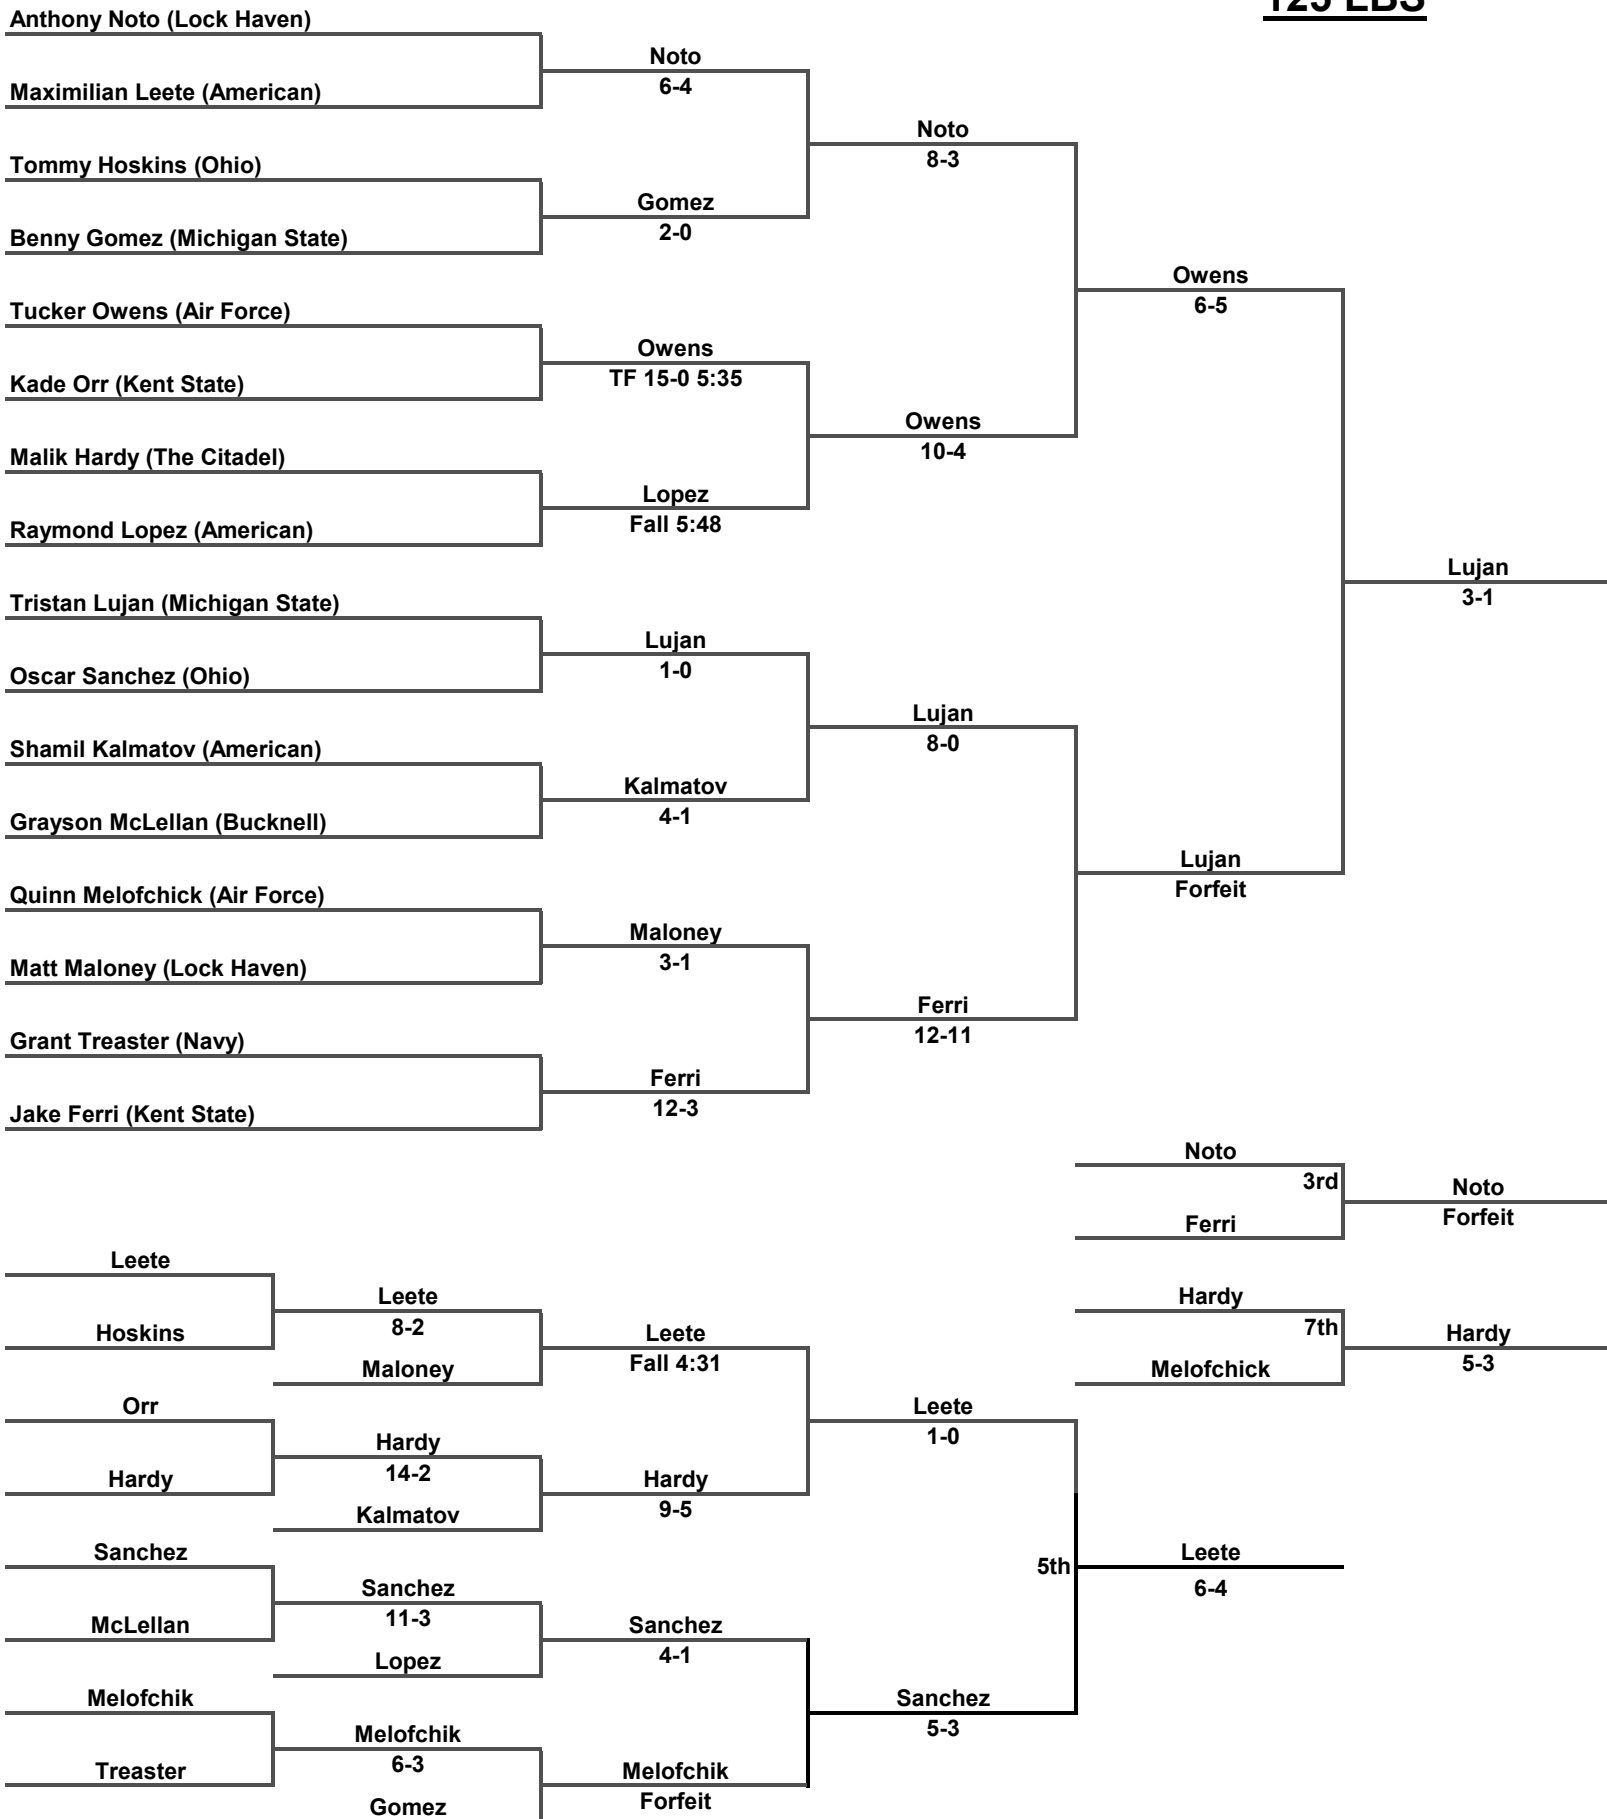

Inside Our Game - Navy Classic Coverage

125 LBS