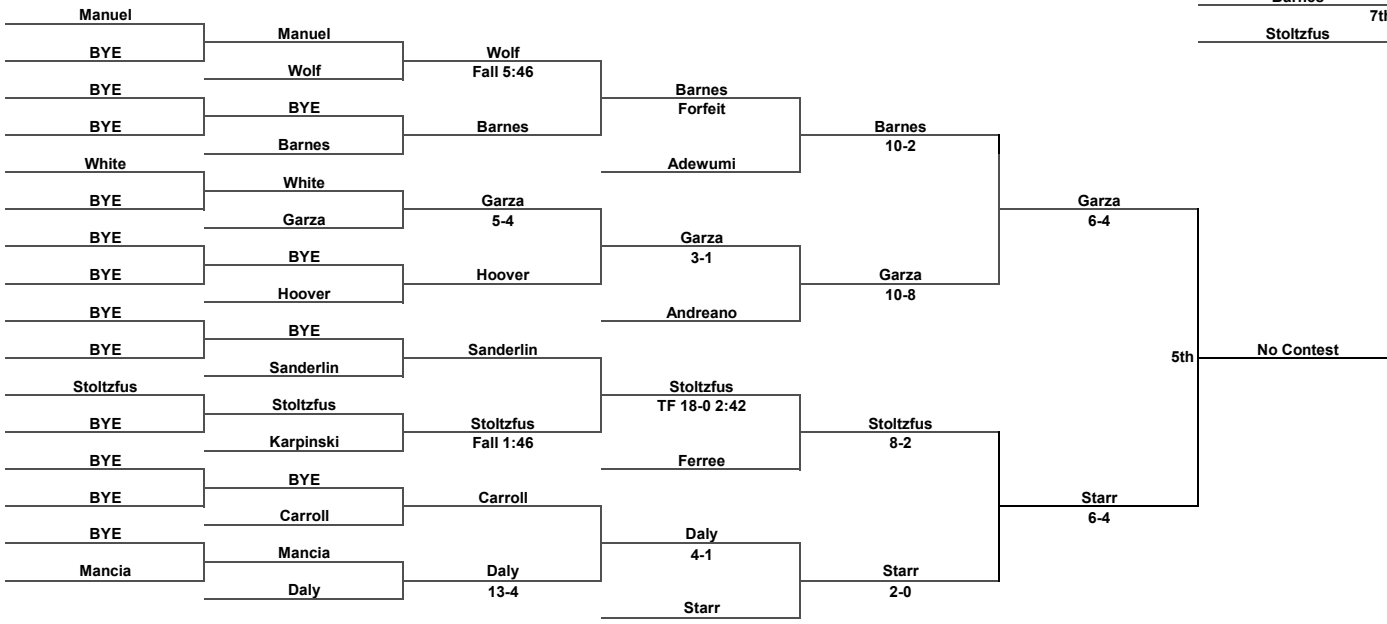

Killiri

Killiri

BYE

Fenton

**Fenton
6-2**

**Hunt
3-1**

**Hunt
4-2**

**Fenton
3-2**

Inside Our Game - Navy Classic Coverage

141 LBS

Inside Our Game - Navy Classic Coverage

165 LBS

Inside Our Game - Navy Classic Coverage

174 LBS

Lucas	3rd	Mousaw
Mousaw		9-6
Morrison	7th	Bartush
Bartush		Fall 0:49