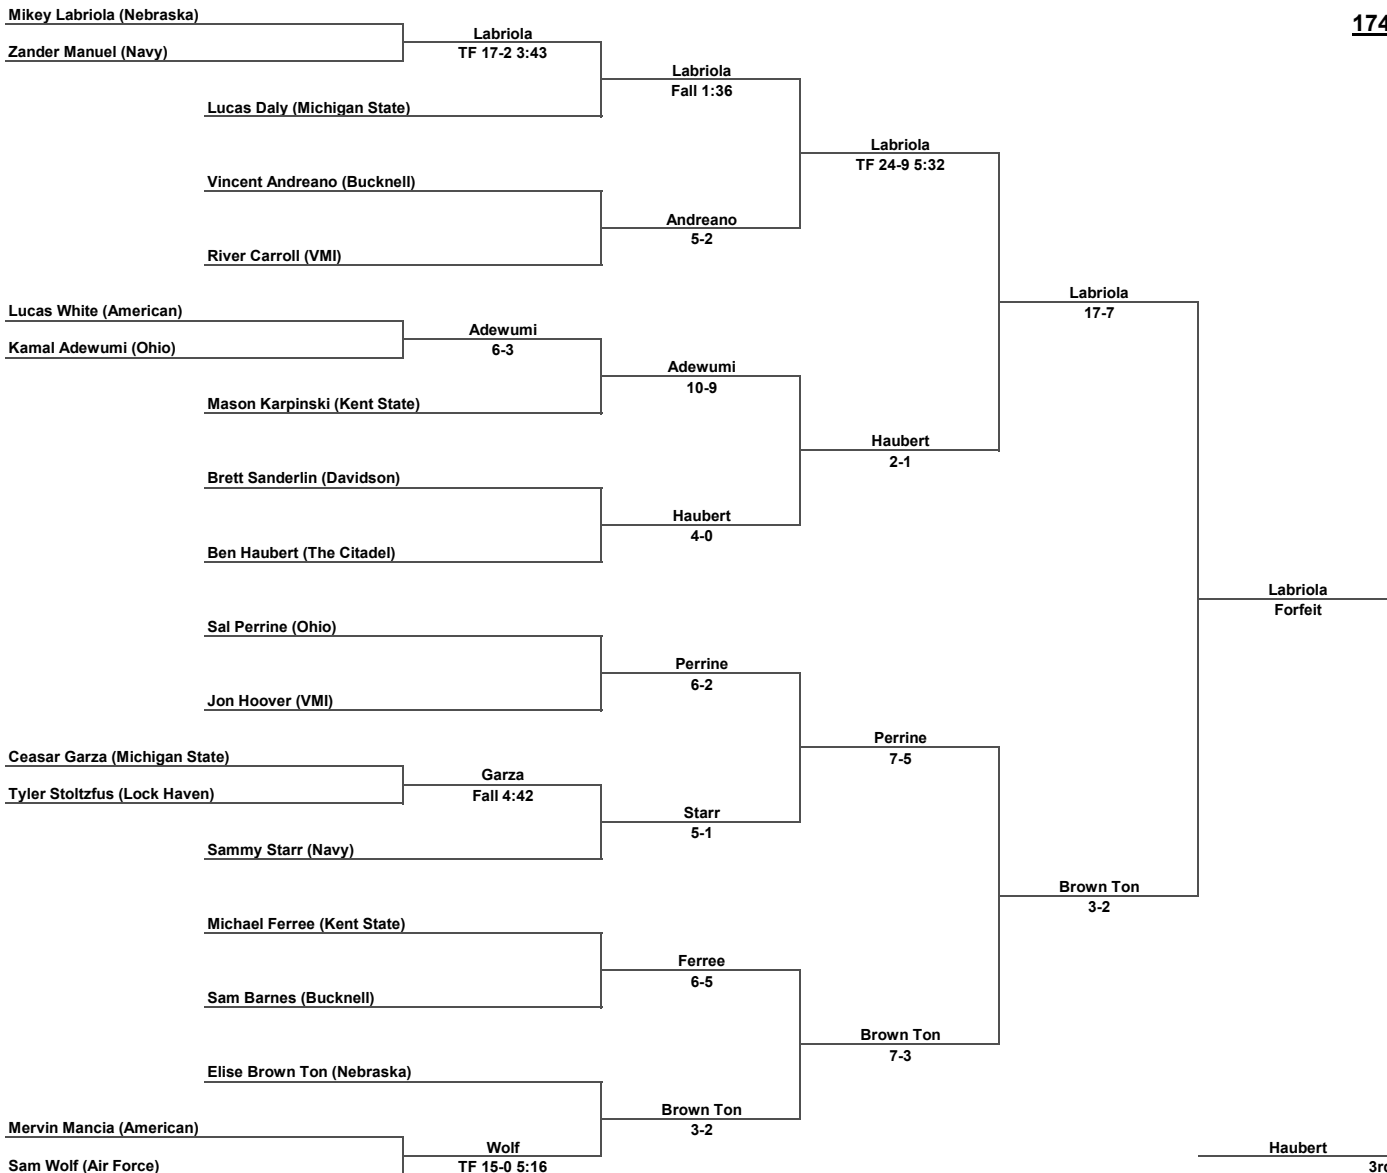

**Strickland
15-3**

**Strickland
Fall 5:50**

Nate Shippey (VMI)

Brayton Killiri (The Citadel)

Venumadhava Mirel (Navy)

**Mirel
Fall 1:19**

**Dryden
Fall 1:14**

Boo Dryden (Nebraska)

Killiri

Killiri

BYE

Fenton

**Fenton
6-2**

**Hunt
3-1**

**Hunt
4-2**

**Fenton
3-2**

Inside Our Game - Navy Classic Coverage

141 LBS

Inside Our Game - Navy Classic Coverage

165 LBS

Inside Our Game - Navy Classic Coverage

174 LBS

Lucas	3rd	Mousaw
Mousaw		9-6
Morrison	7th	Bartush
Bartush		Fall 0:49