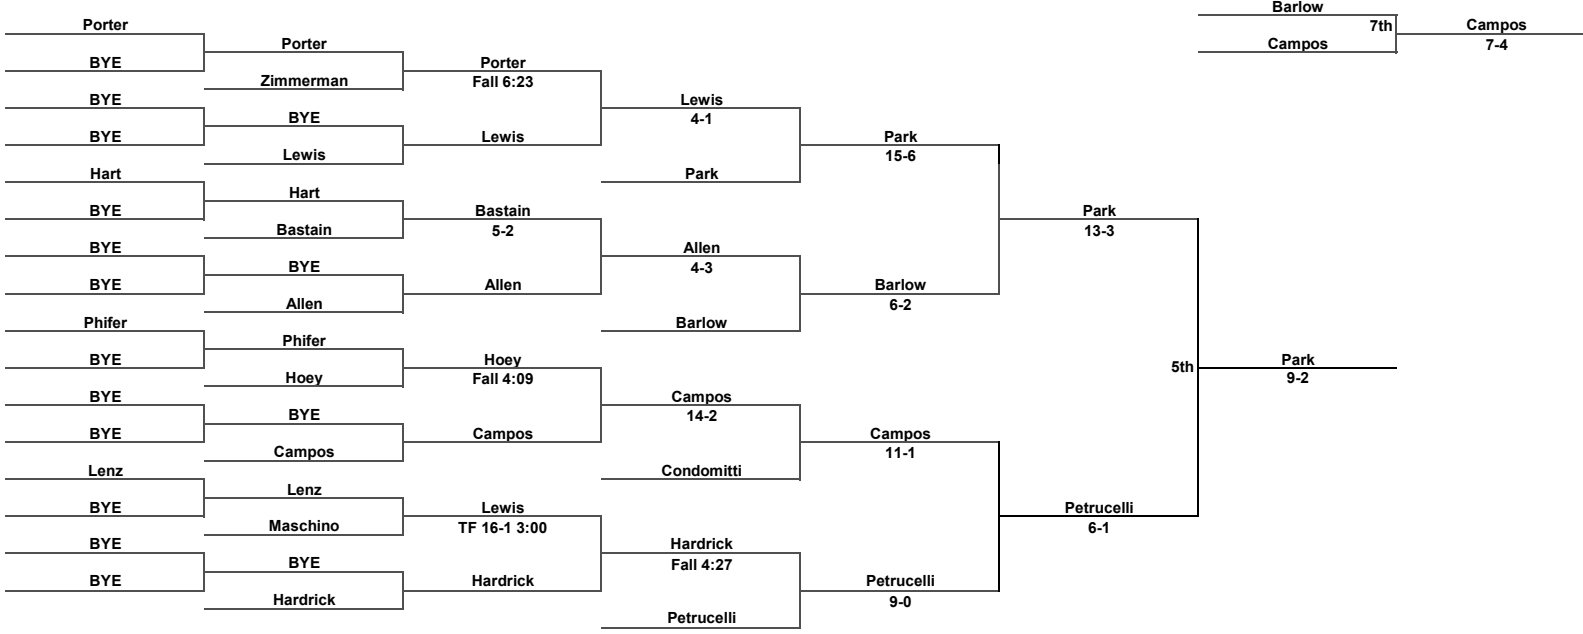

Inside Our Game - Navy Classic Coverage

165 LBS