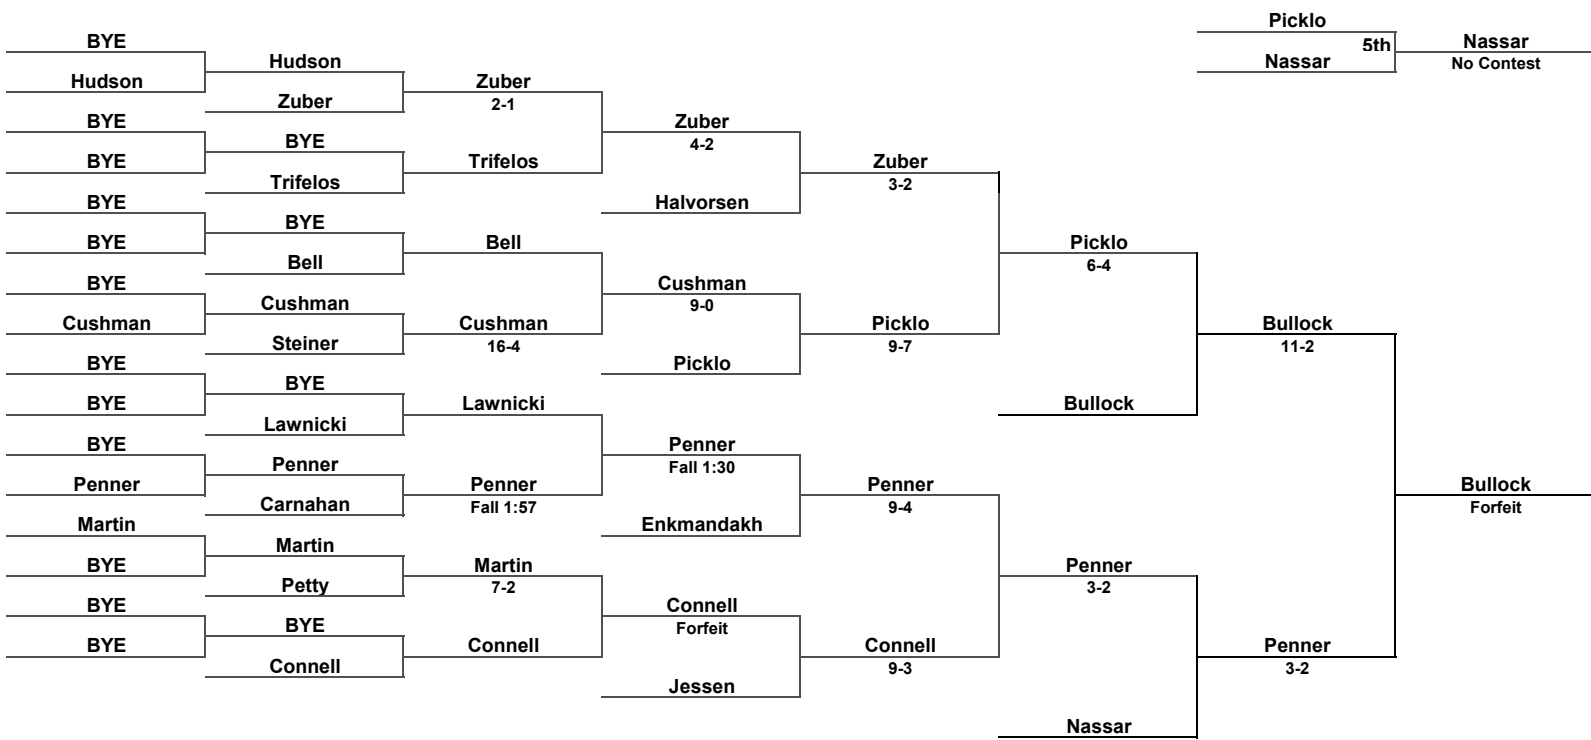

Inside Our Game - Michigan State Open Coverage

184 LBS