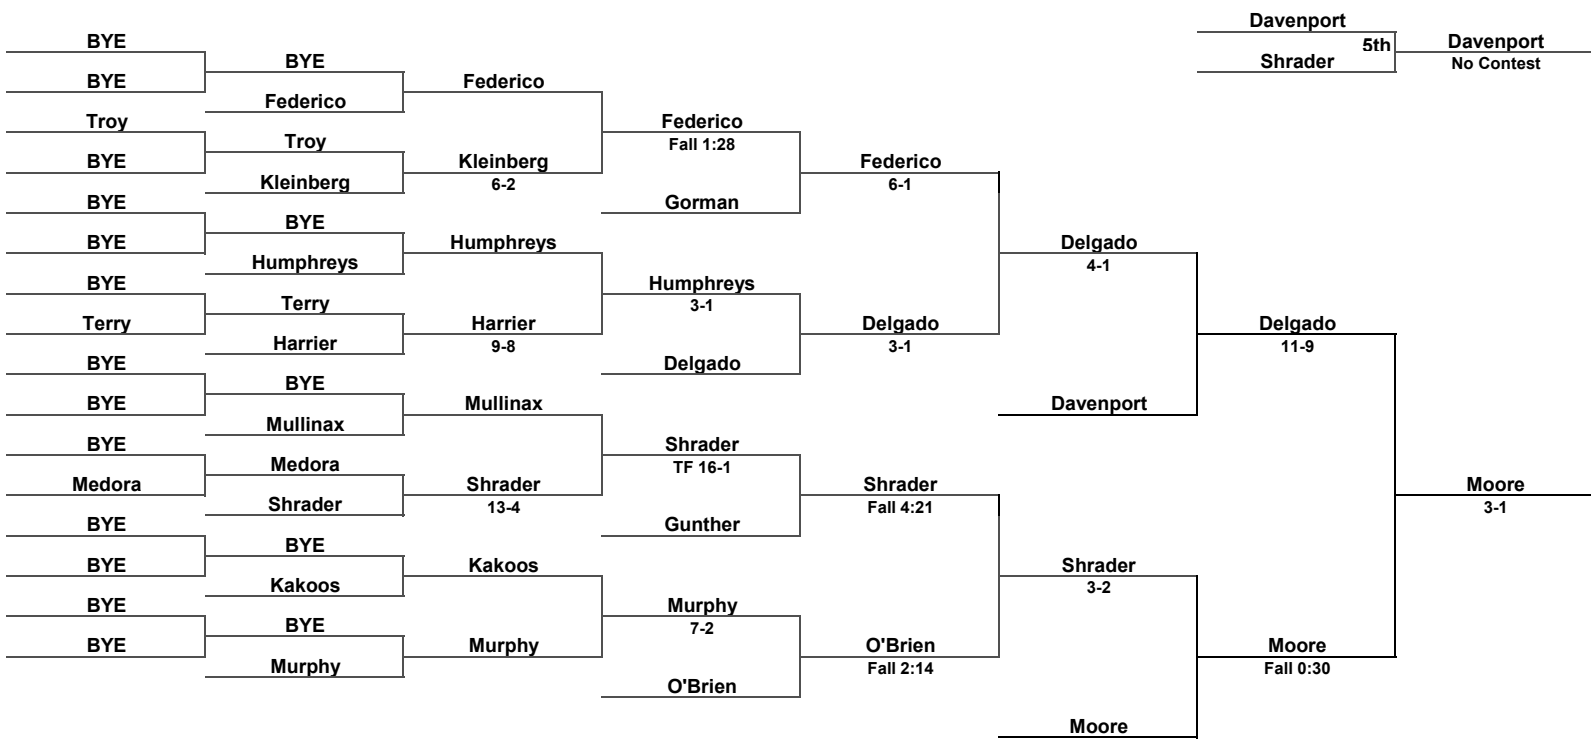

Inside Our Game - Michigan State Open Coverage

149 LBS