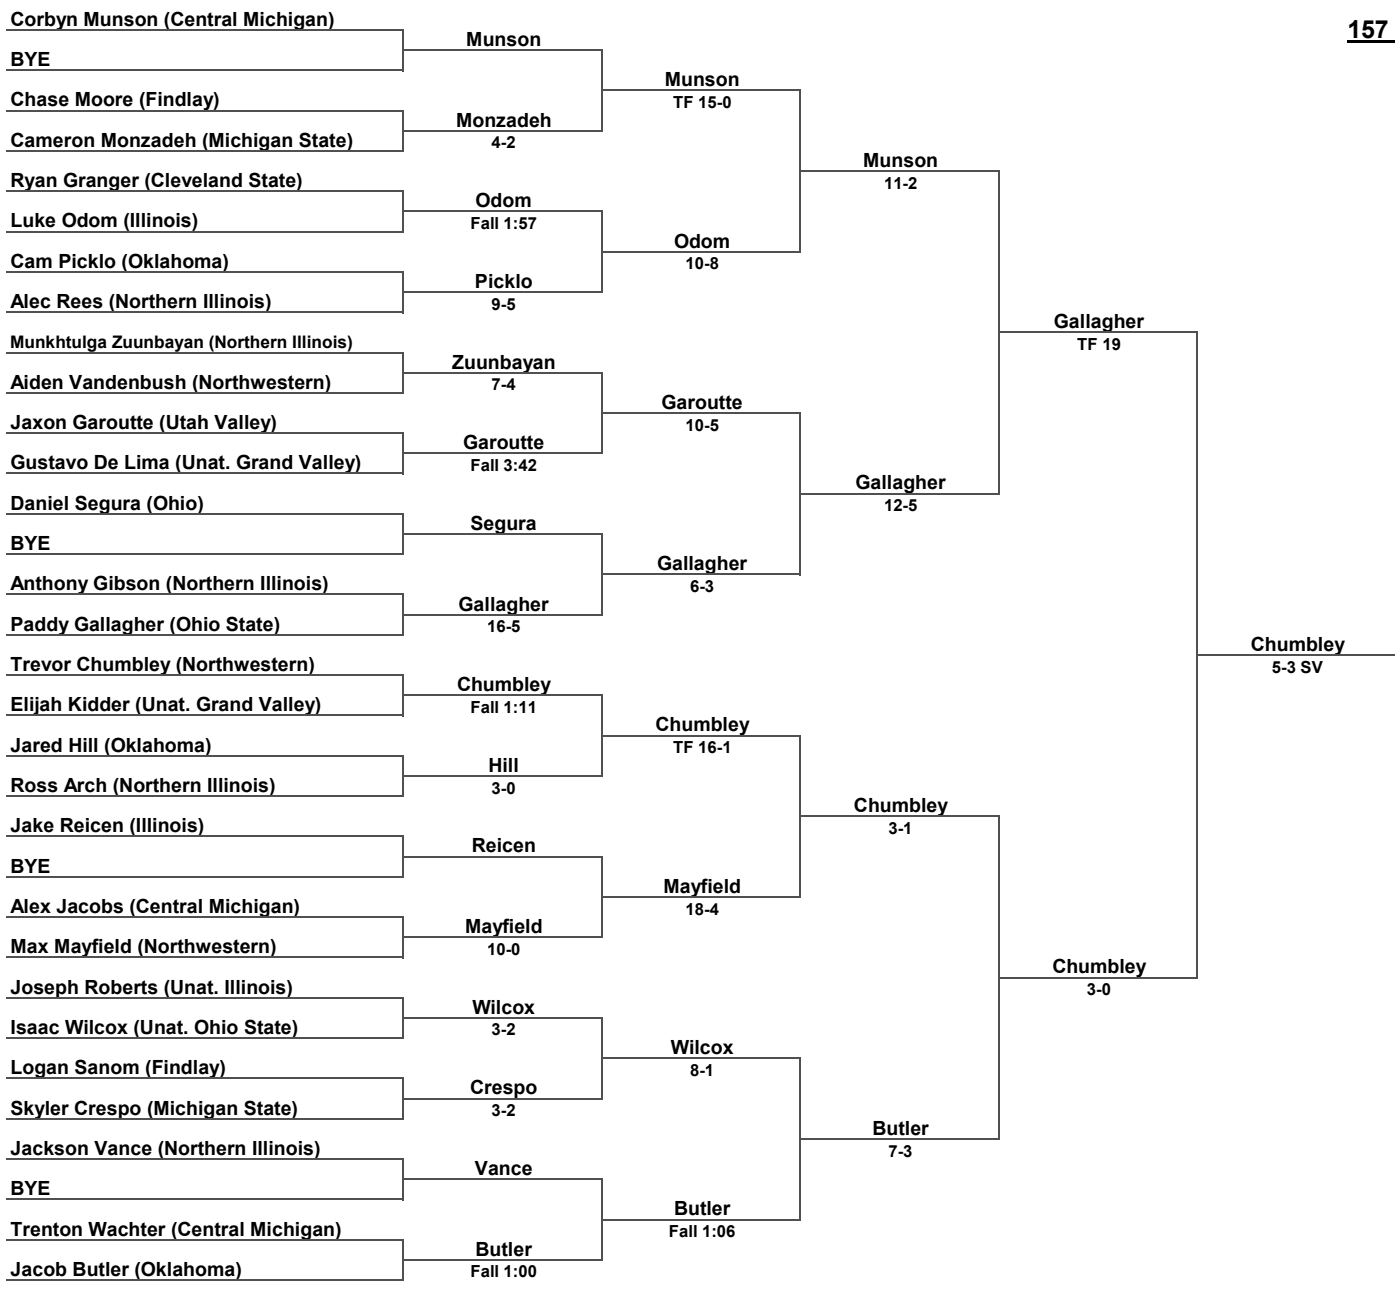

Inside Our Game - Michigan State Open Coverage

157 LBS