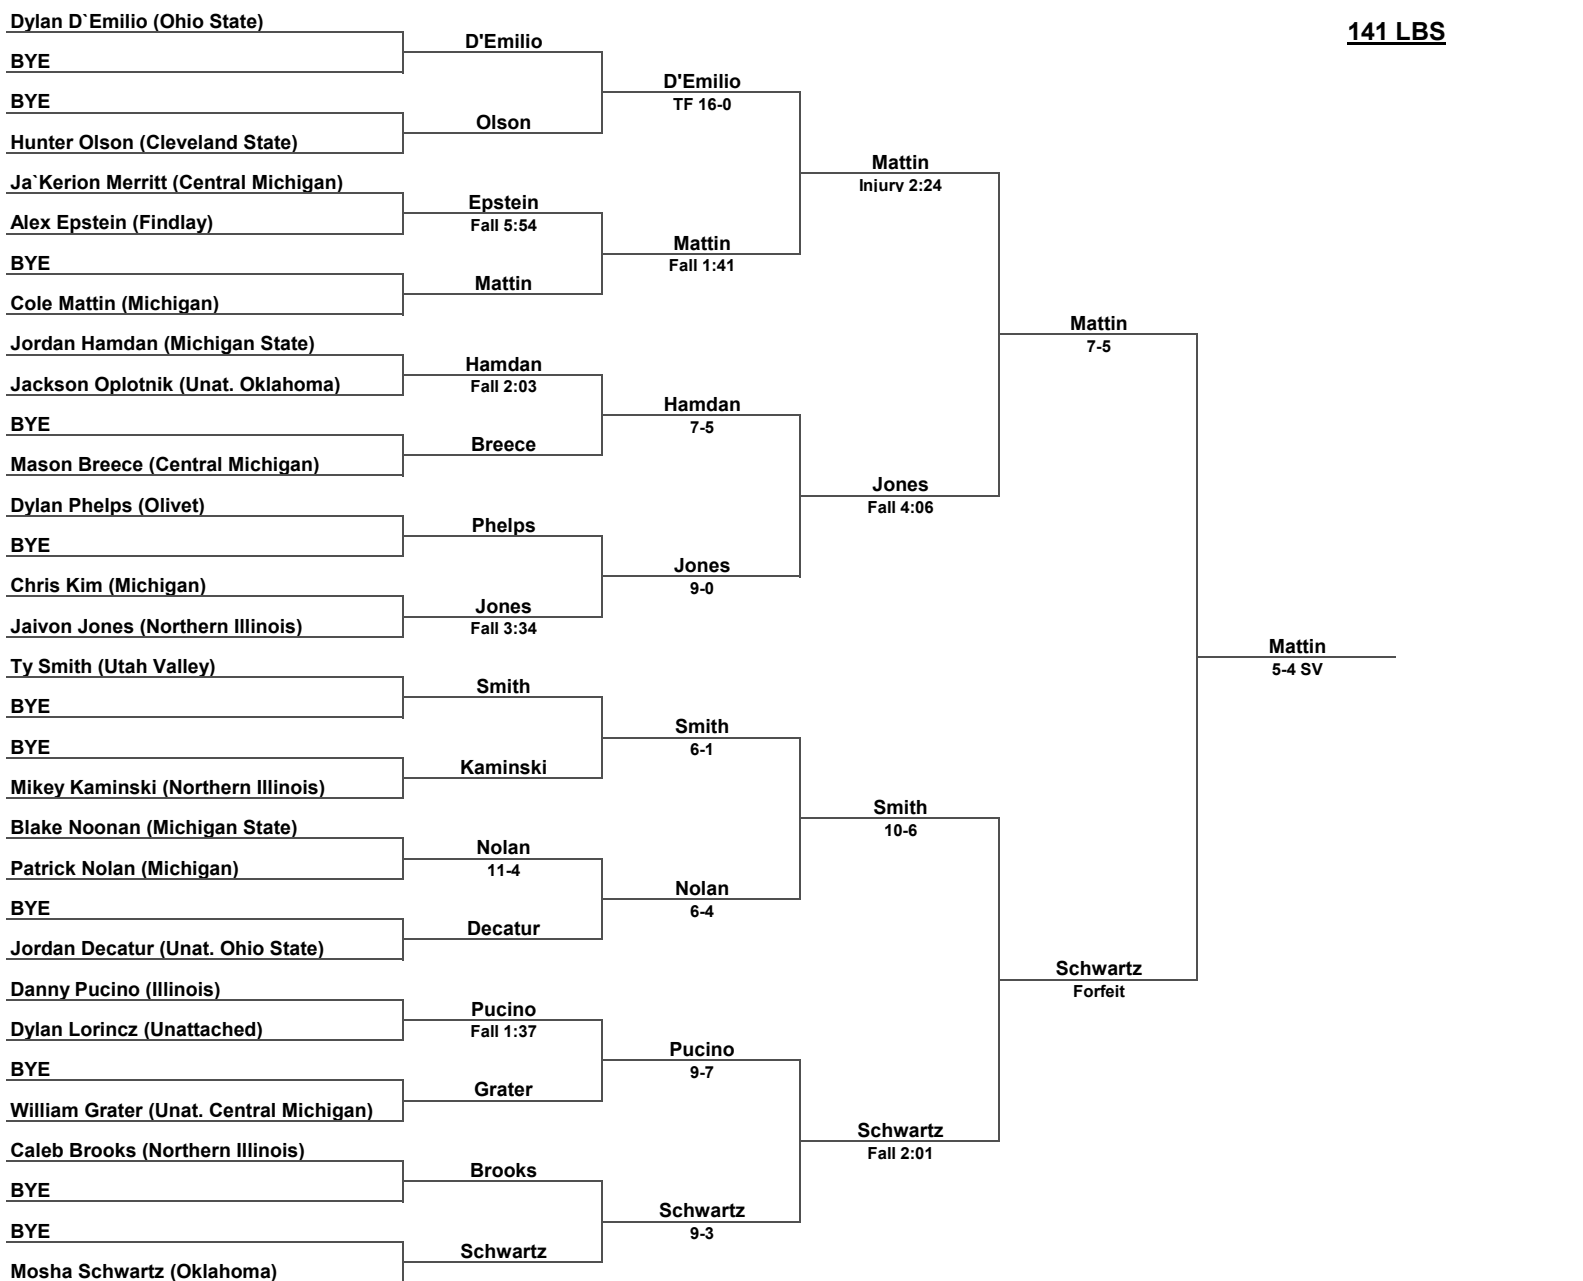

Inside Our Game - Michigan State Open Coverage

125 LBS

Inside Our Game - Michigan State Open Coverage

133 LBS

Inside Our Game - Michigan State Open Coverage

141 LBS

Inside Our Game - Michigan State Open Coverage