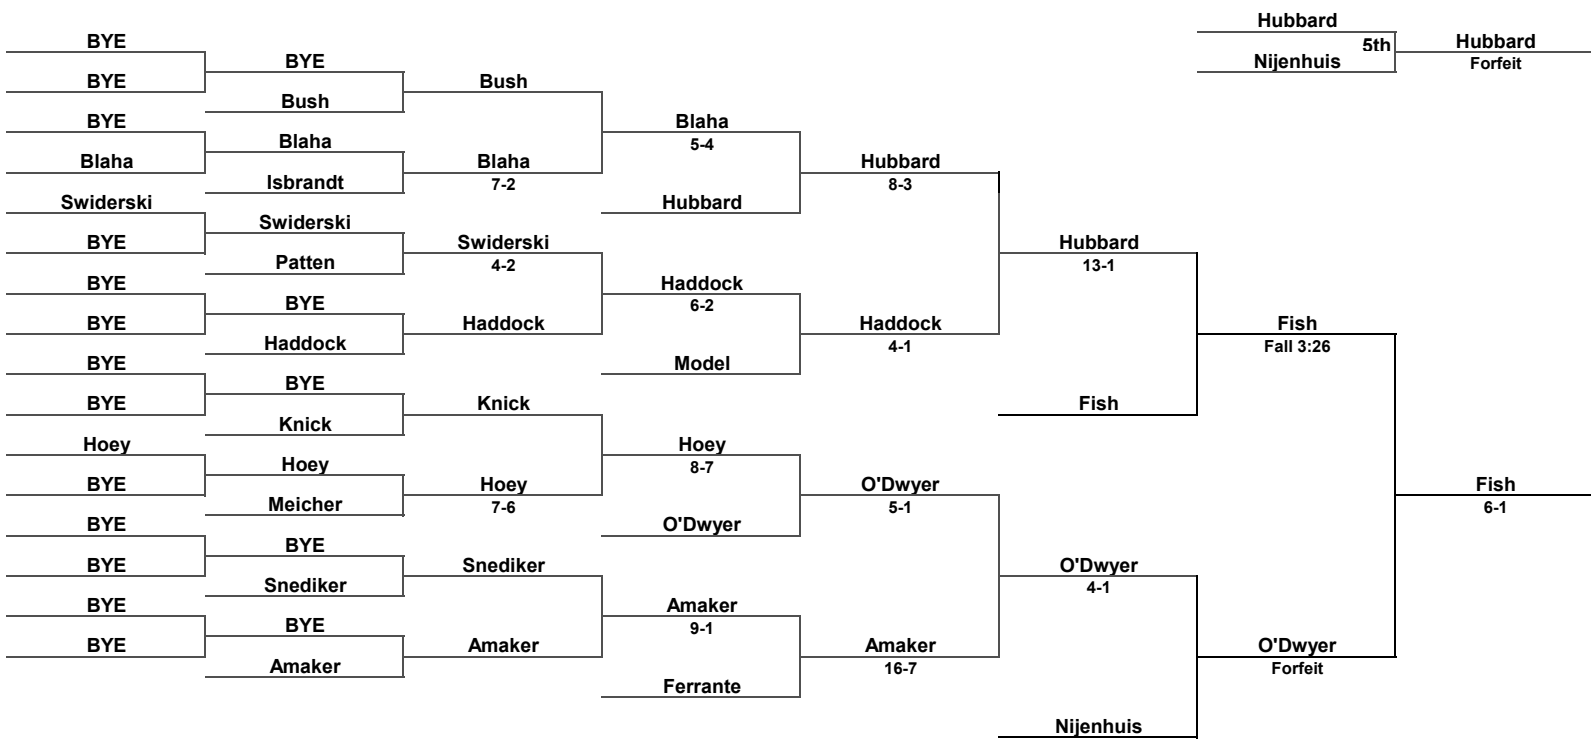

149 LBS

Inside Our Game - Michigan State Open Coverage

157 LBS

Inside Our Game - Michigan State Open Coverage

165 LBS

Inside Our Game - Michigan State Open Coverage

174 LBS

Inside Our Game - Michigan State Open Coverage