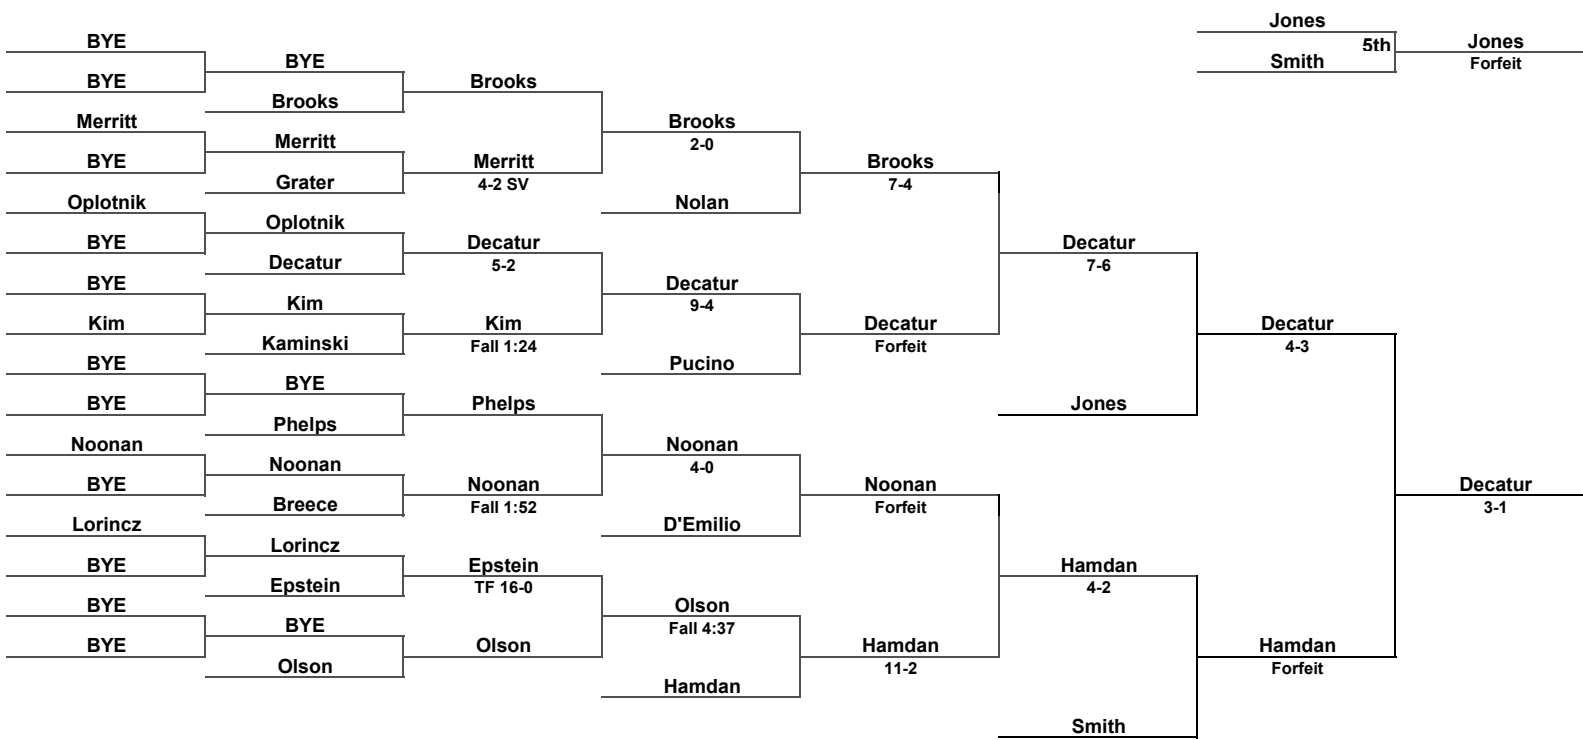

Inside Our Game - Michigan State Open Coverage

125 LBS

Inside Our Game - Michigan State Open Coverage

133 LBS

Inside Our Game - Michigan State Open Coverage

141 LBS

Inside Our Game - Michigan State Open Coverage