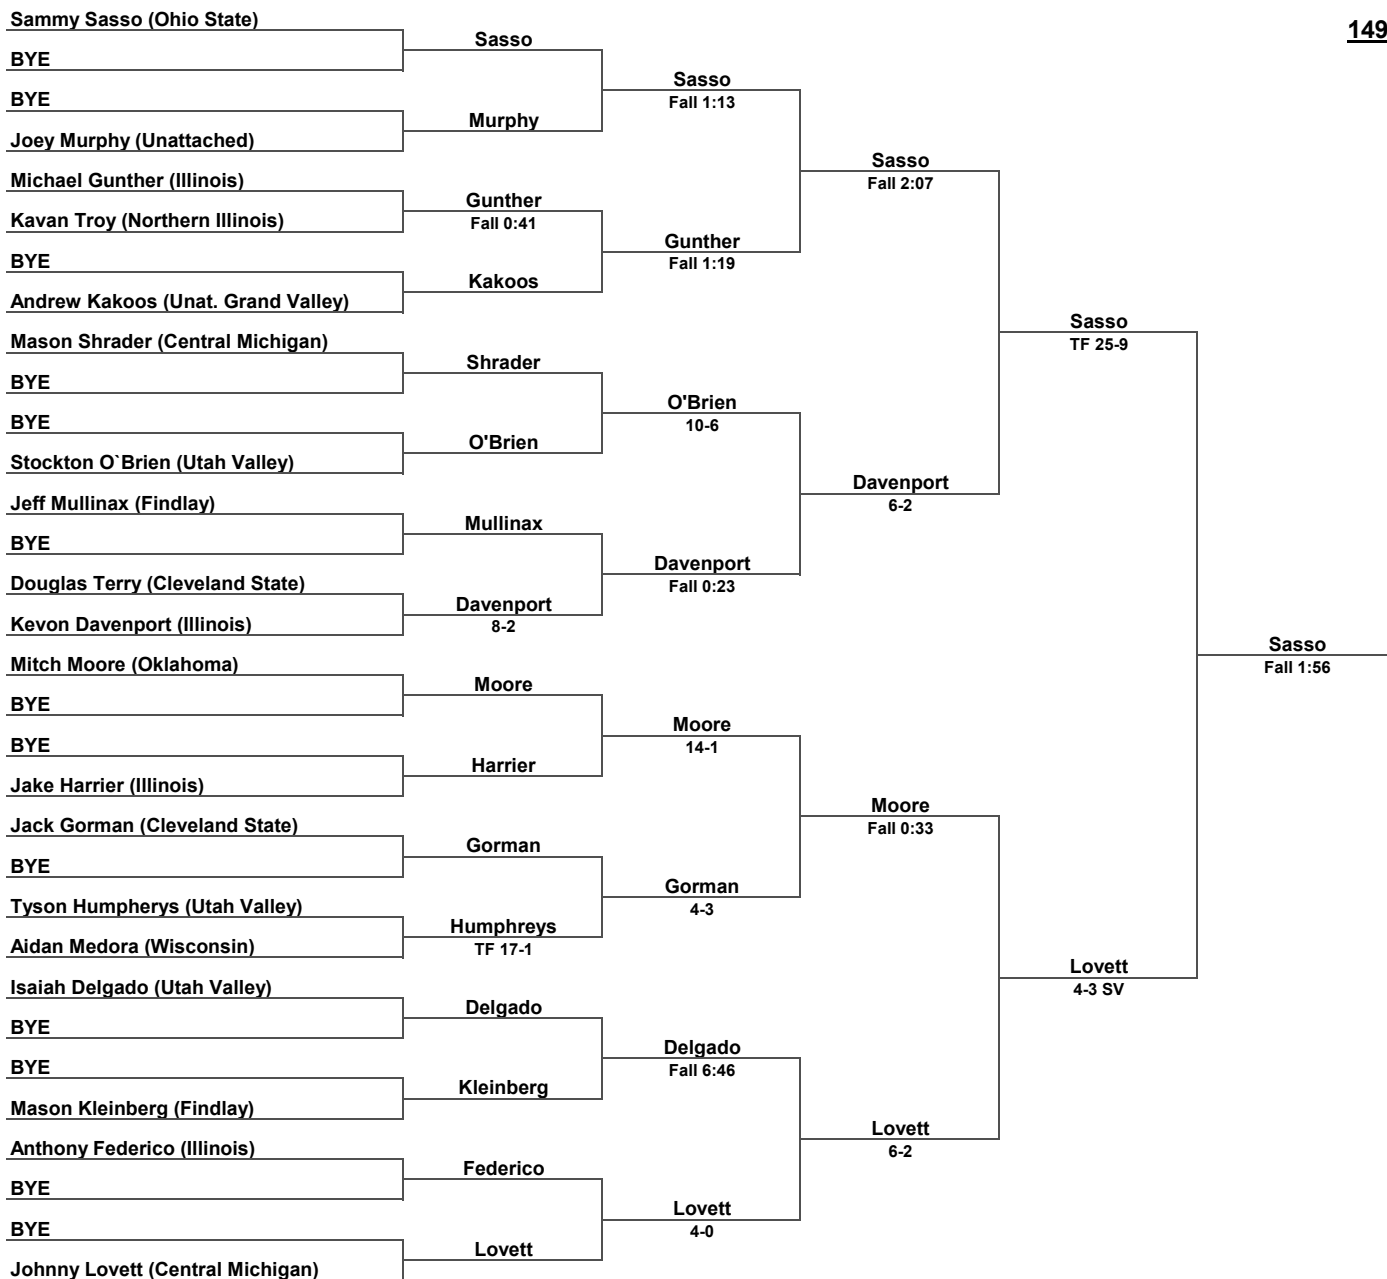

Inside Our Game - Michigan State Open Coverage

149 LBS