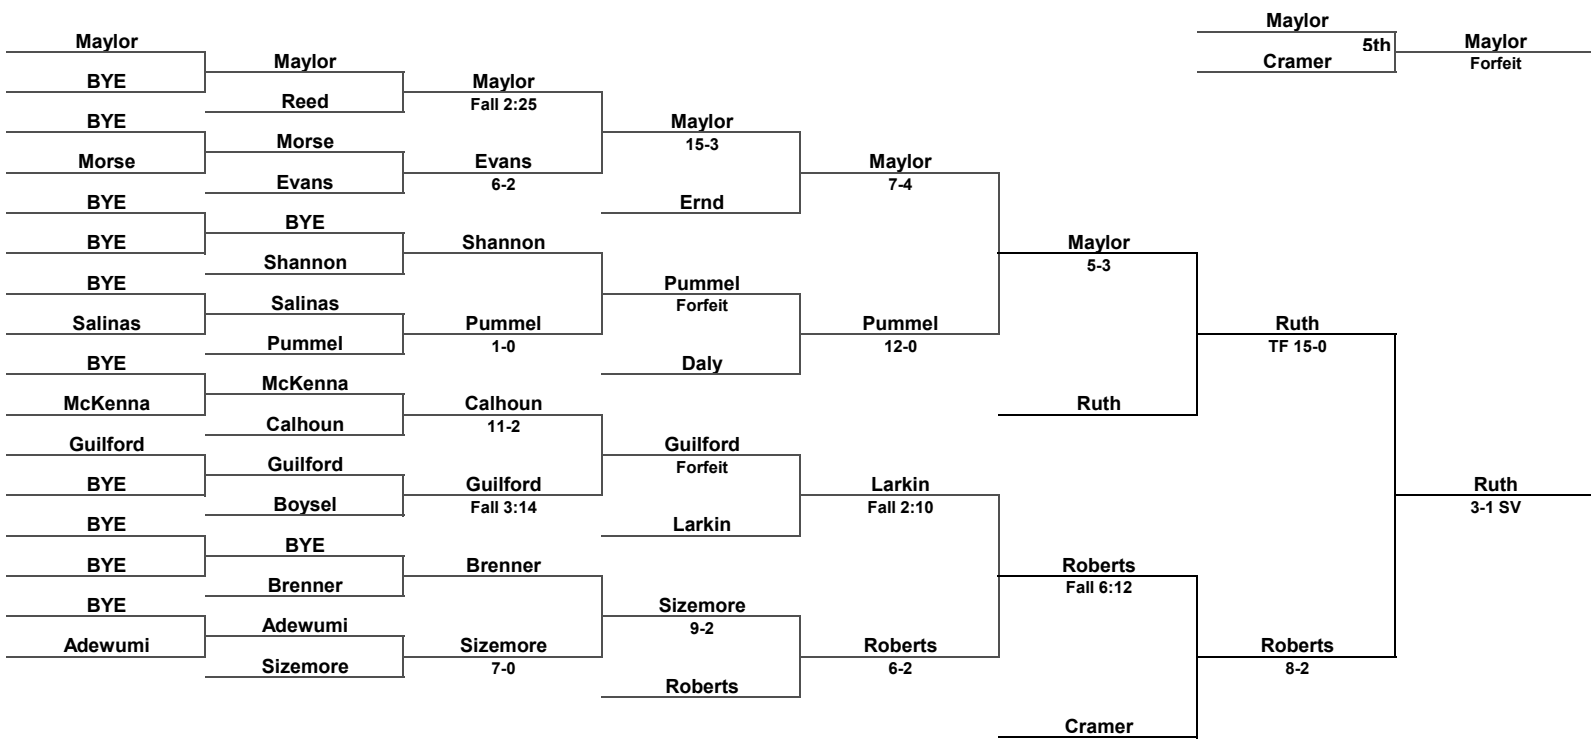

149 LBS

Inside Our Game - Michigan State Open Coverage

157 LBS

Inside Our Game - Michigan State Open Coverage

165 LBS

Inside Our Game - Michigan State Open Coverage

174 LBS

Inside Our Game - Michigan State Open Coverage