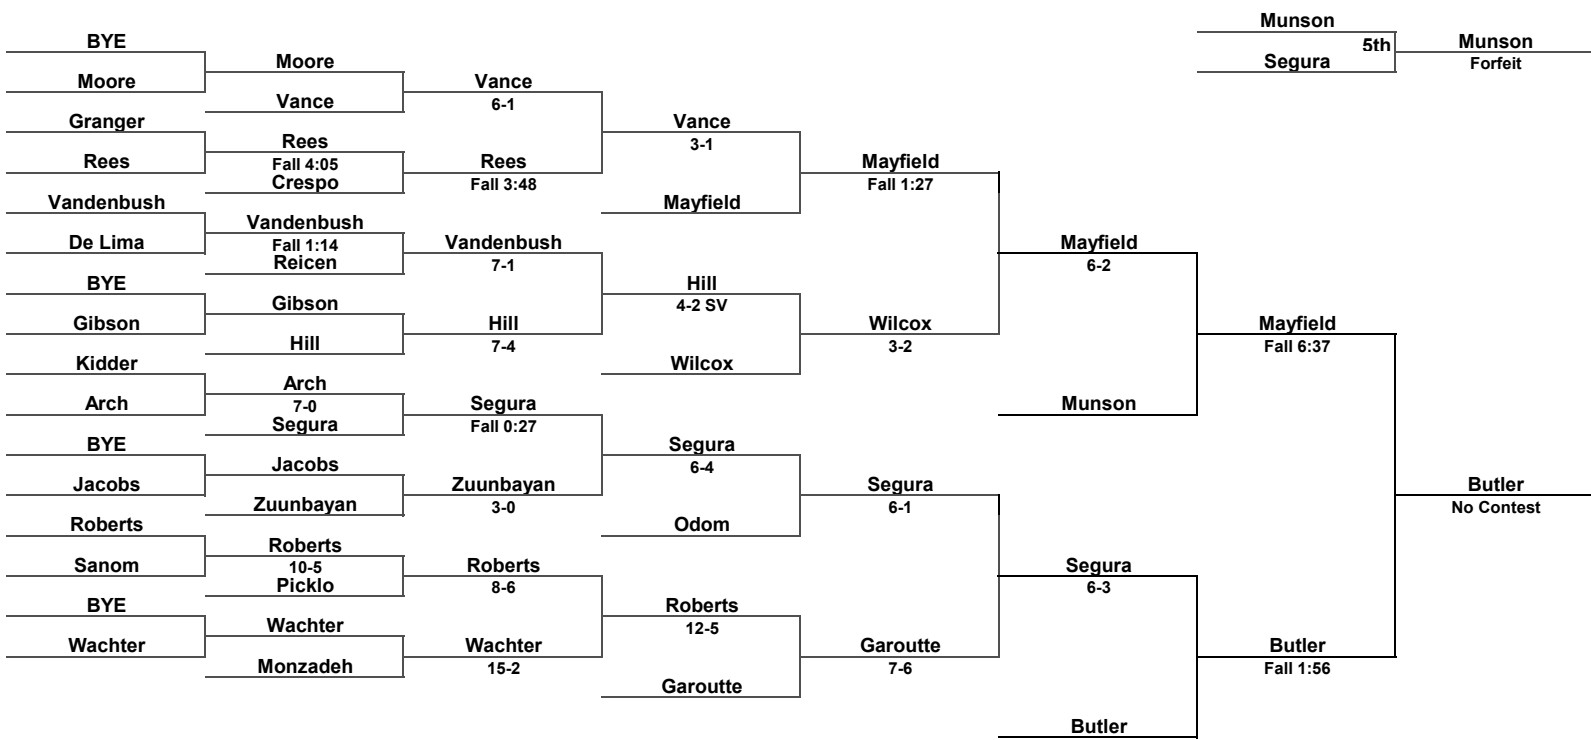

Inside Our Game - Michigan State Open Coverage

157 LBS