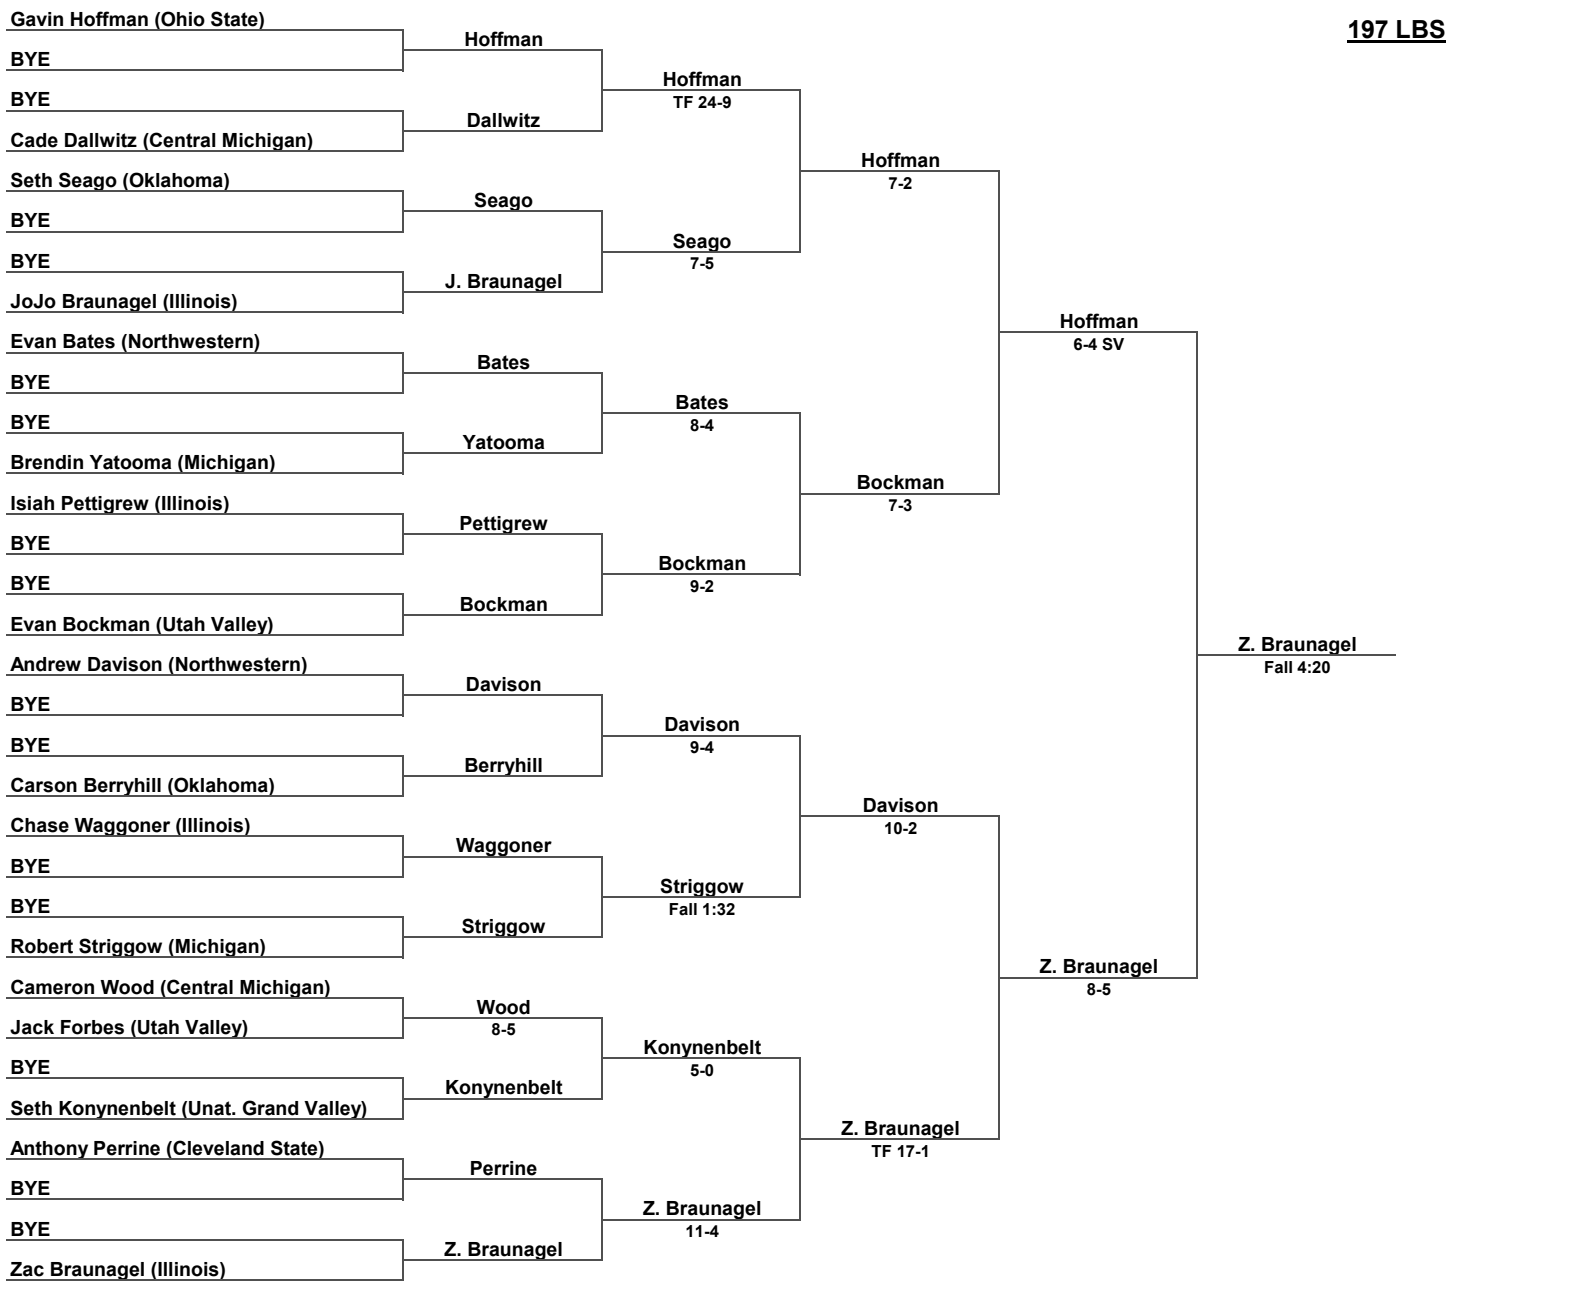

Inside Our Game - Michigan State Open Coverage

197 LBS