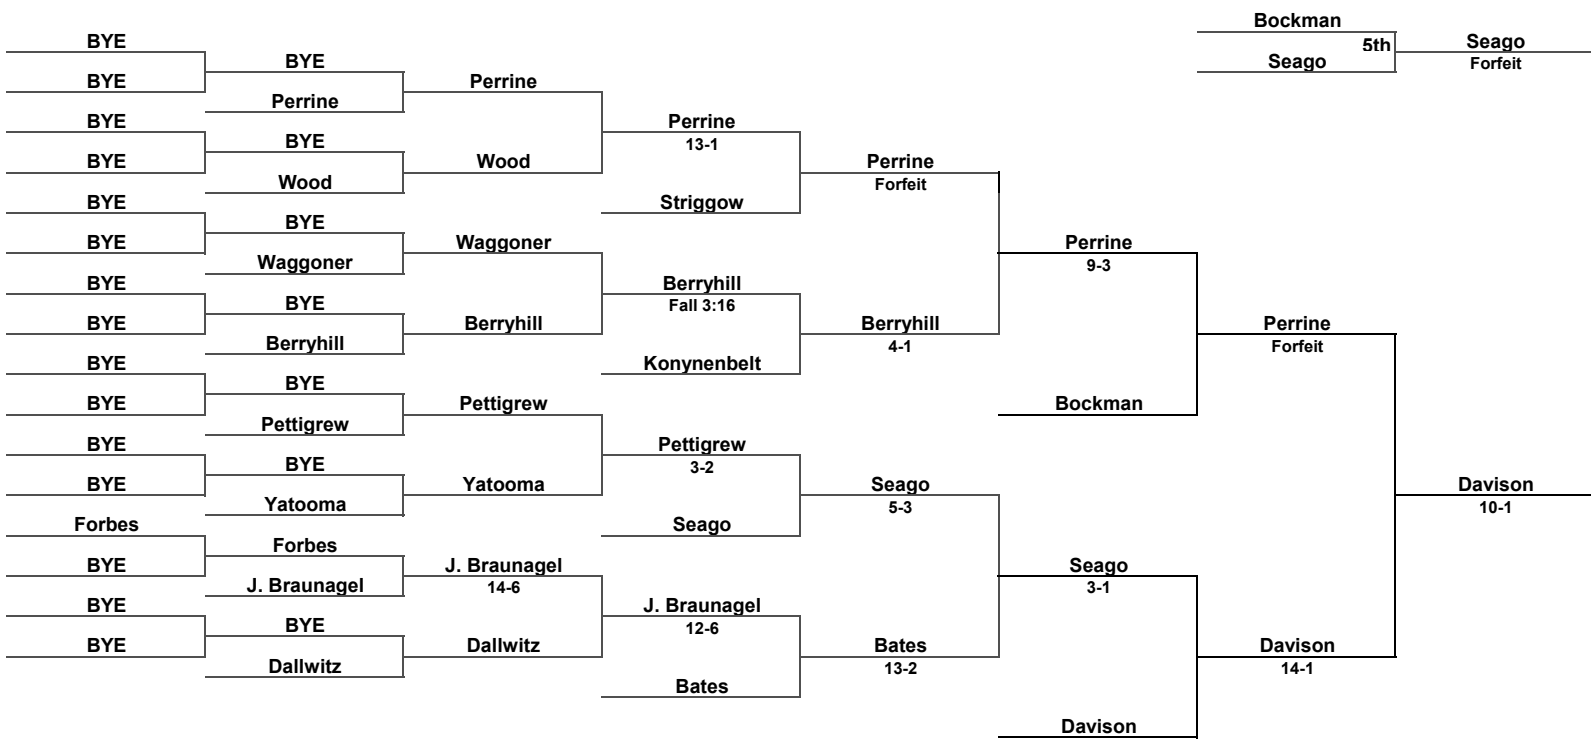

Inside Our Game - Michigan State Open Coverage

197 LBS