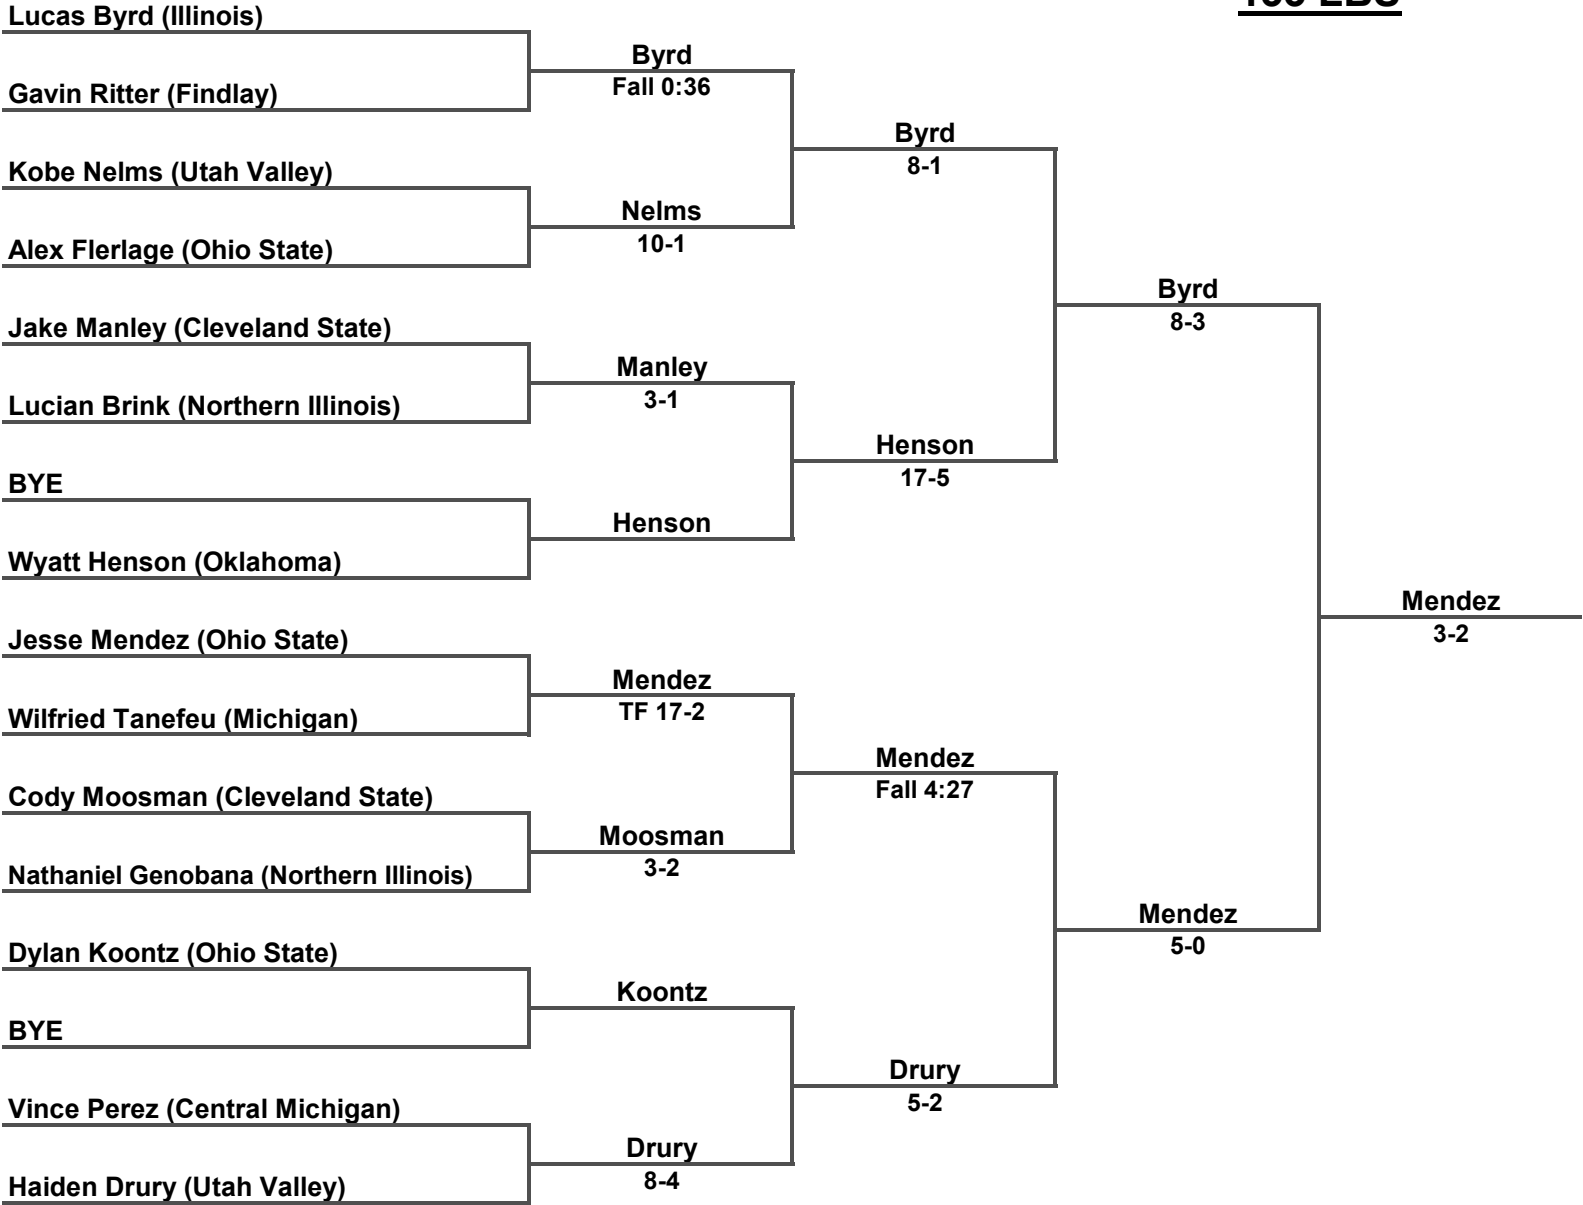

Inside Our Game - Michigan State Open Coverage

125 LBS

Inside Our Game - Michigan State Open Coverage

133 LBS

Inside Our Game - Michigan State Open Coverage

141 LBS

Inside Our Game - Michigan State Open Coverage