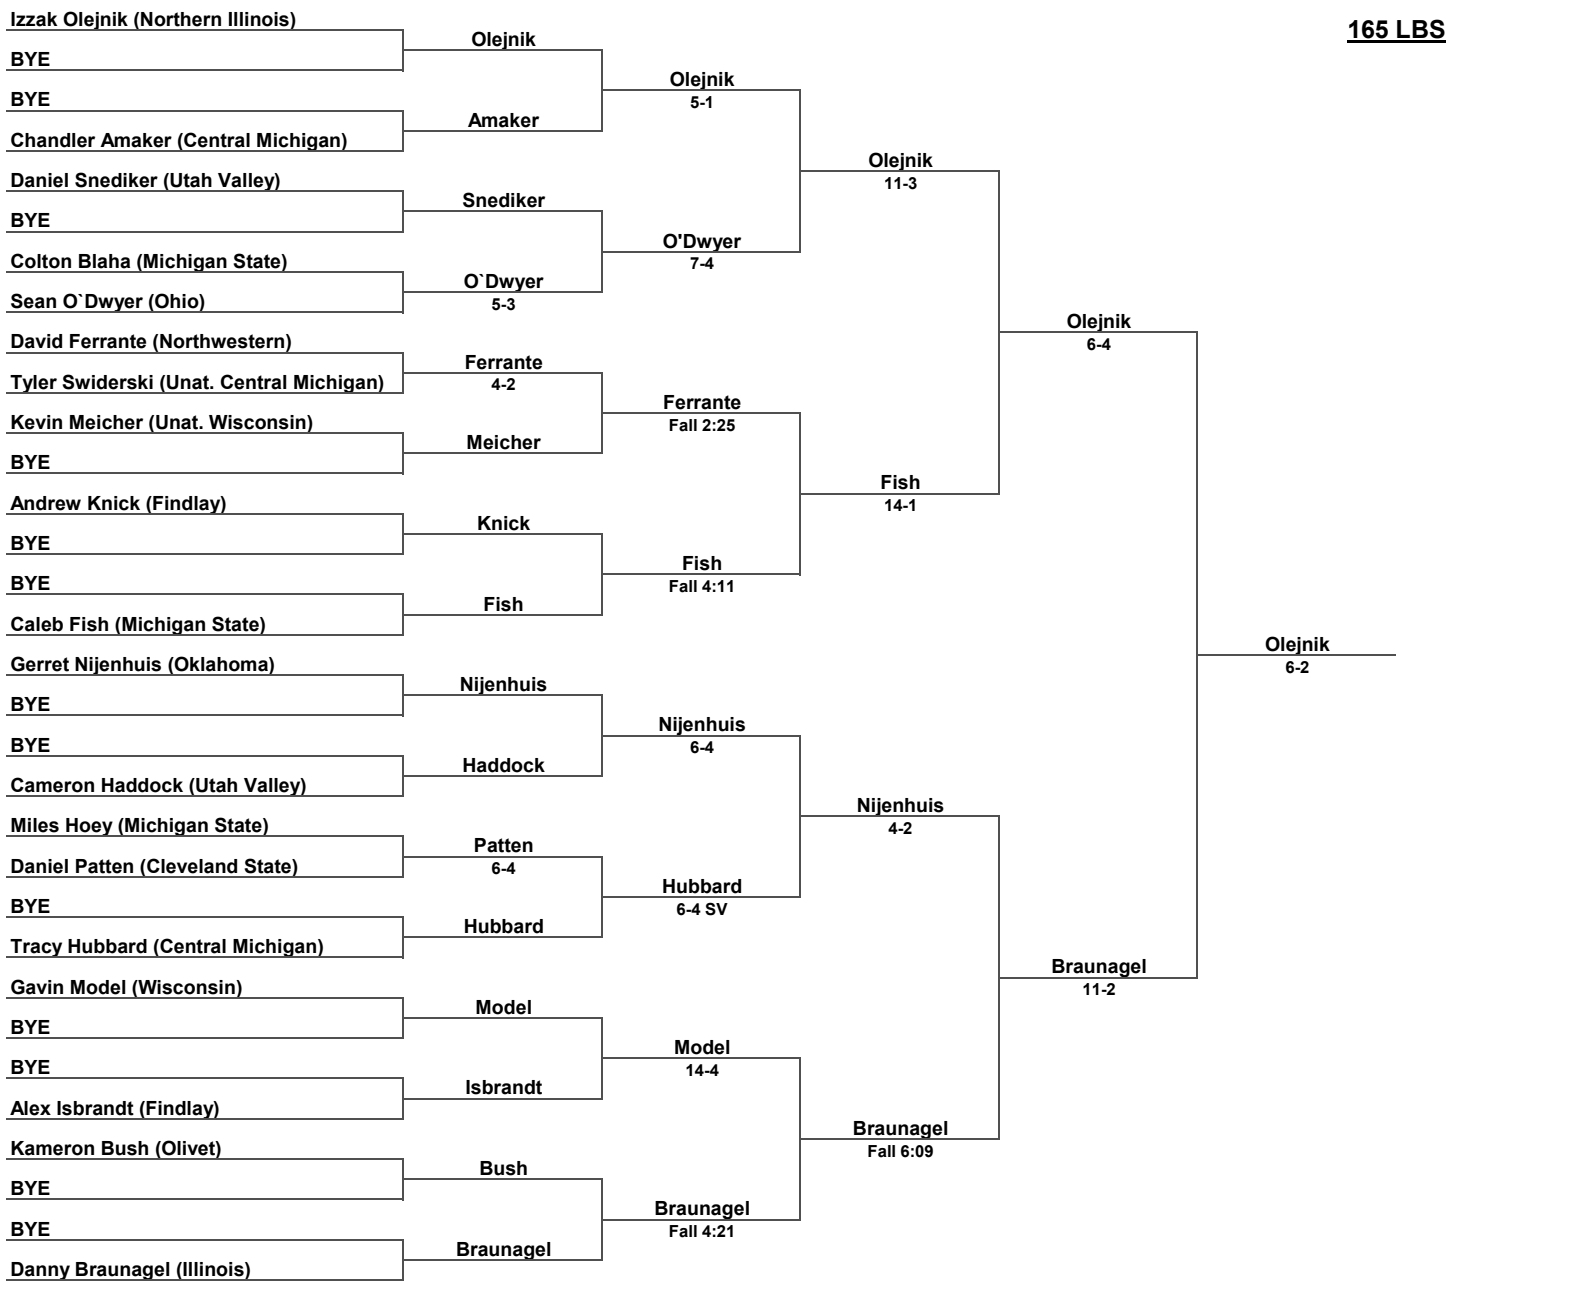

149 LBS

Inside Our Game - Michigan State Open Coverage

157 LBS

Inside Our Game - Michigan State Open Coverage

165 LBS

Inside Our Game - Michigan State Open Coverage

174 LBS

Inside Our Game - Michigan State Open Coverage