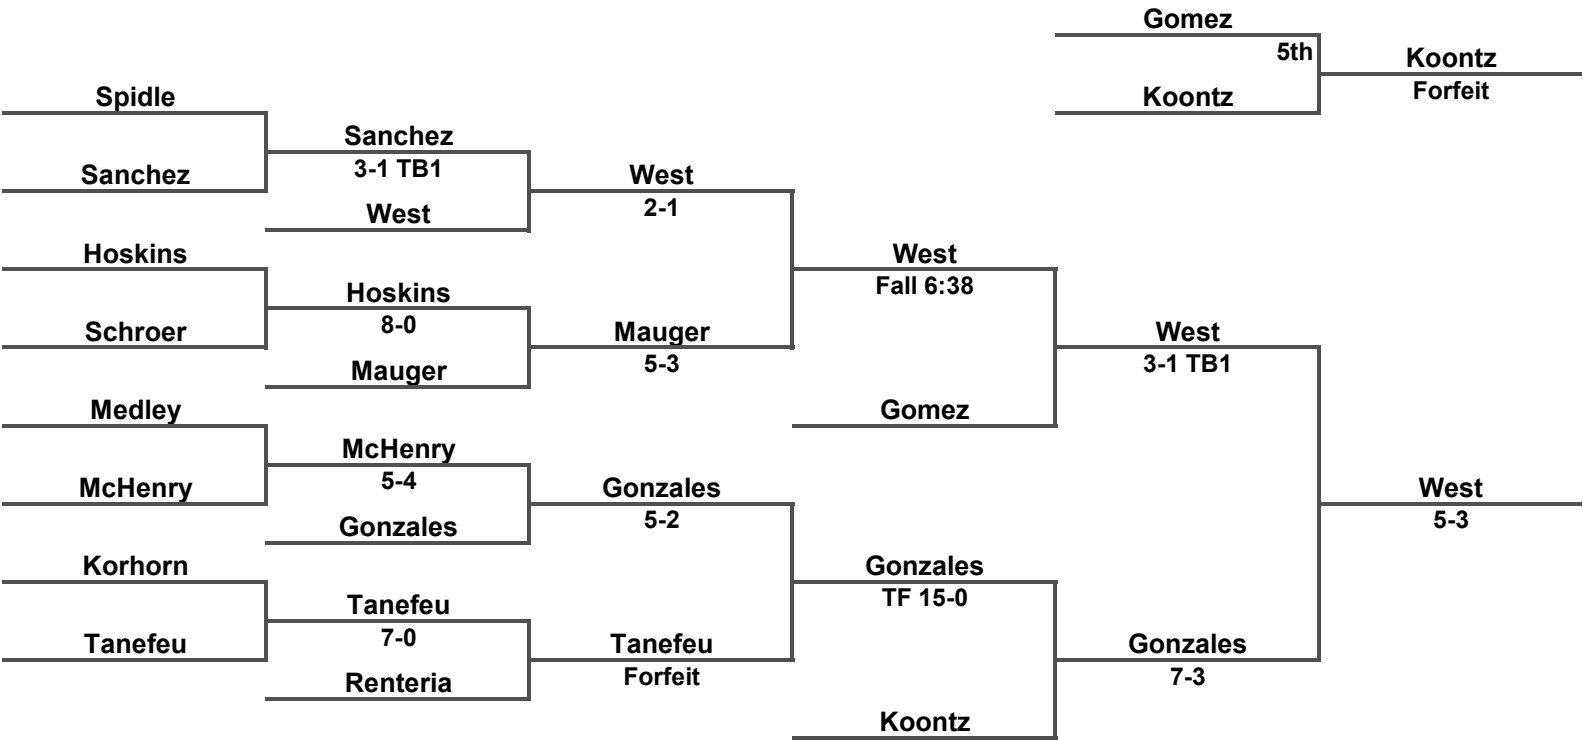

Inside Our Game - Michigan State Open Coverage

125 LBS

Inside Our Game - Michigan State Open Coverage

133 LBS

Inside Our Game - Michigan State Open Coverage

141 LBS

Inside Our Game - Michigan State Open Coverage