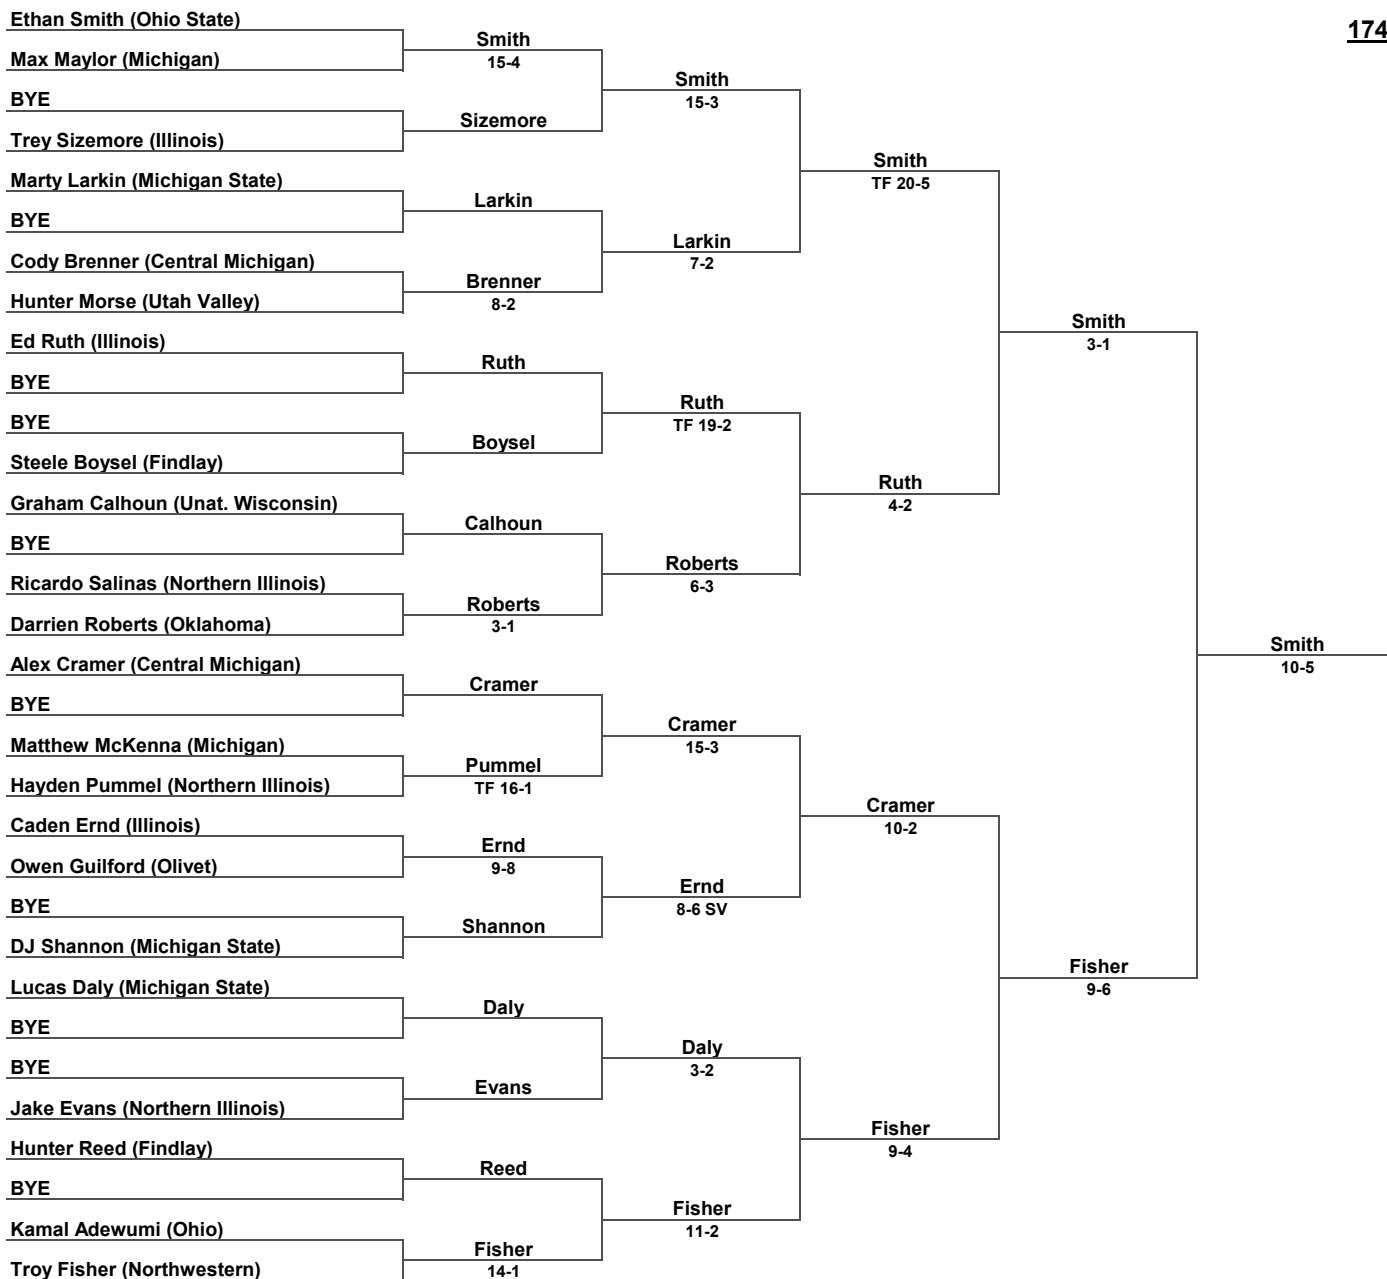

149 LBS

Inside Our Game - Michigan State Open Coverage

157 LBS

Inside Our Game - Michigan State Open Coverage

165 LBS

Inside Our Game - Michigan State Open Coverage

174 LBS

Inside Our Game - Michigan State Open Coverage