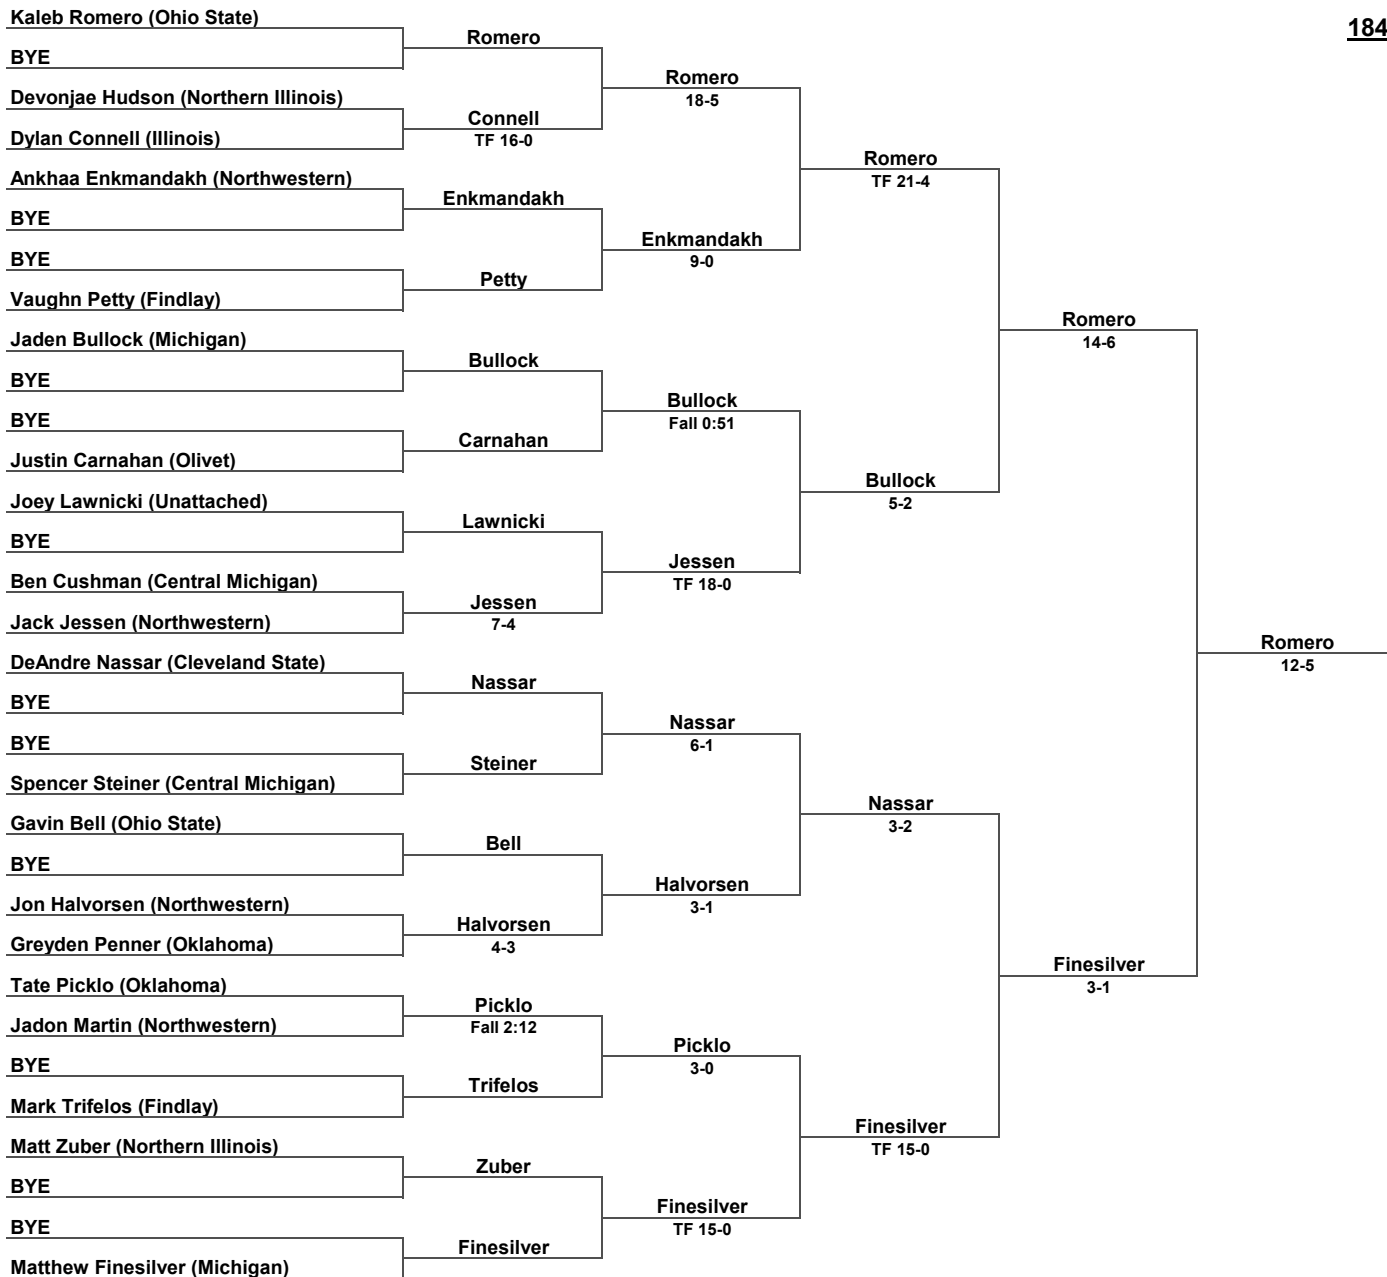

Inside Our Game - Michigan State Open Coverage

184 LBS