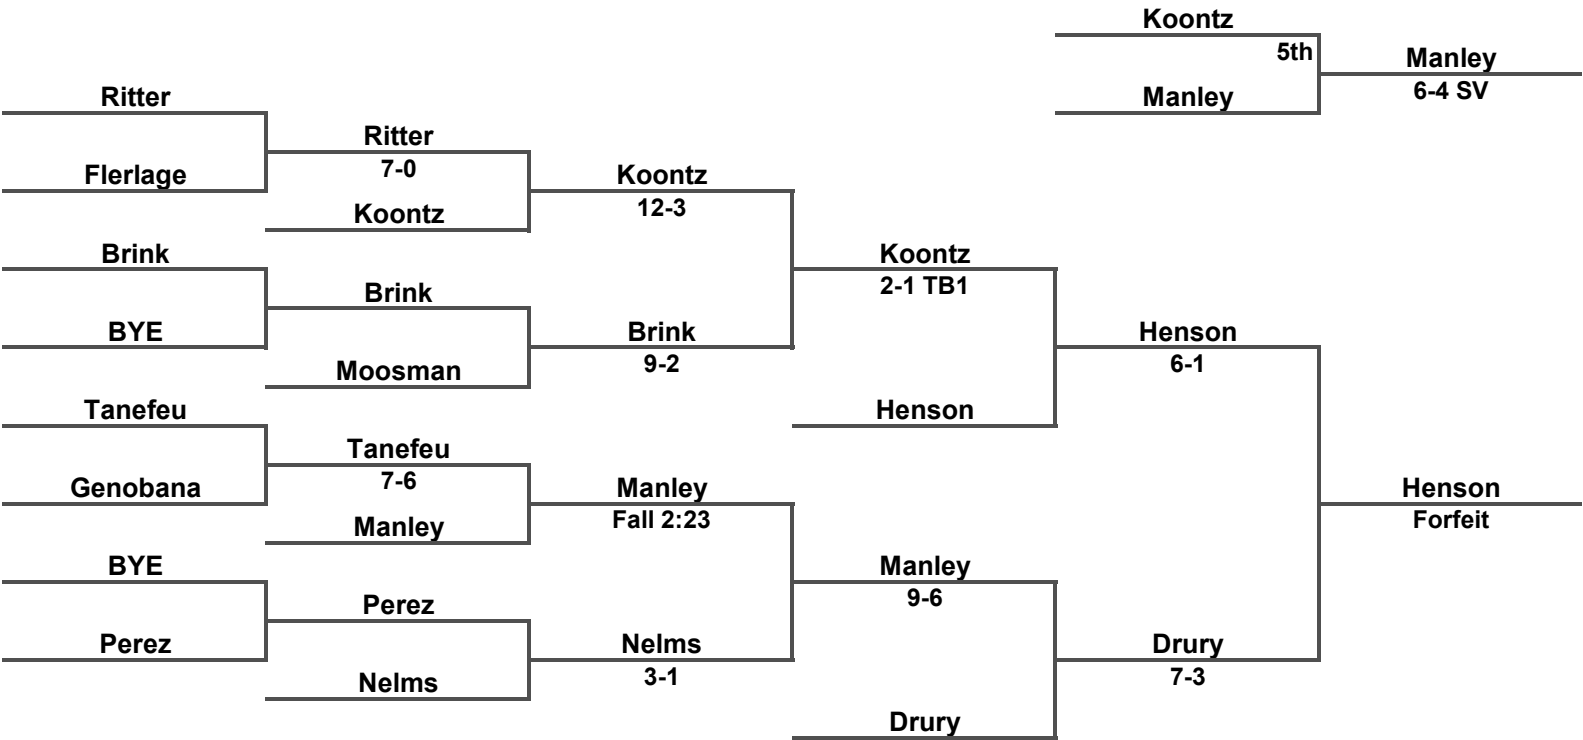

Inside Our Game - Michigan State Open Coverage

125 LBS

Inside Our Game - Michigan State Open Coverage

133 LBS

Inside Our Game - Michigan State Open Coverage

141 LBS

Inside Our Game - Michigan State Open Coverage