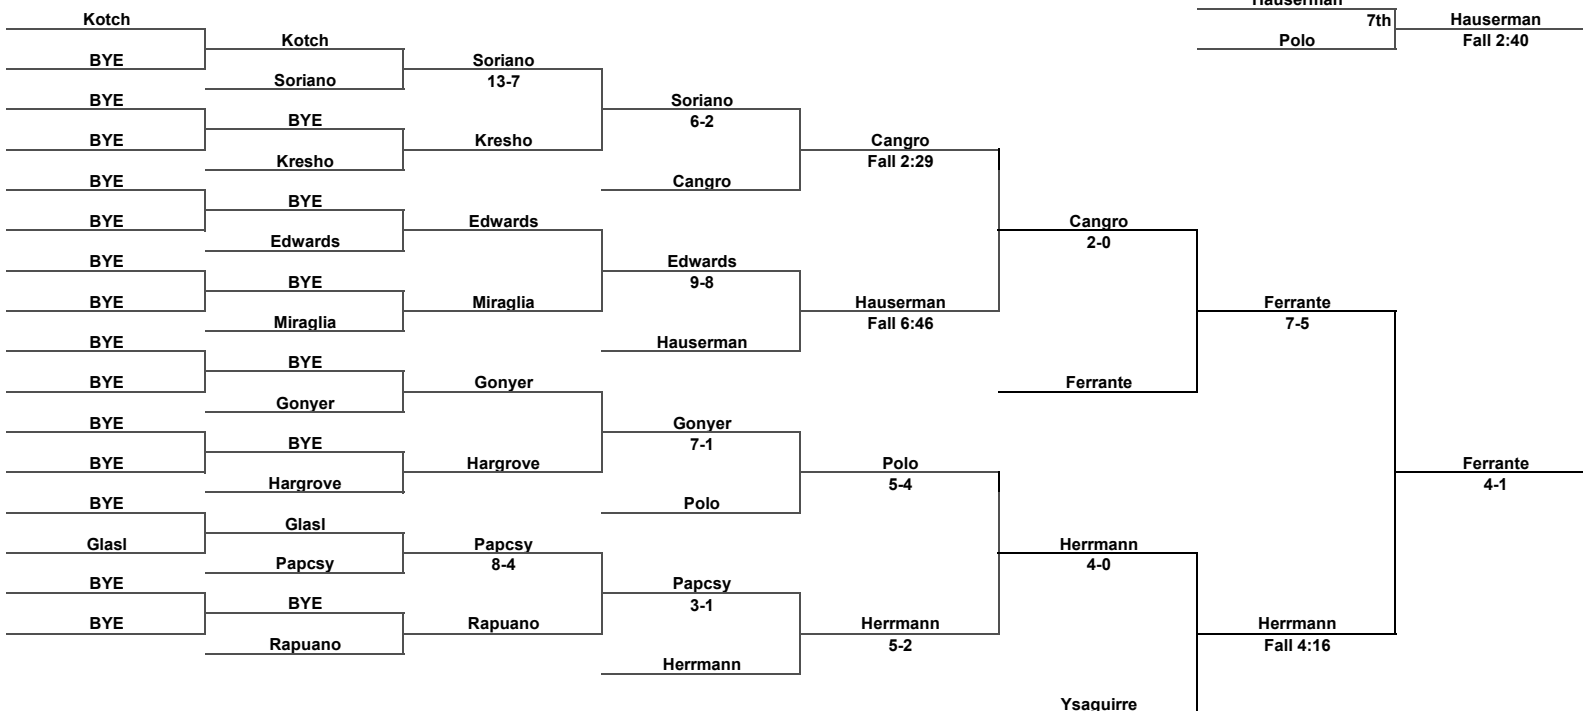

Inside Our Game - Keystone Classic Coverage

125 LBS

Inside Our Game - Keystone Classic Coverage

133 LBS

Inside Our Game - Keystone Classic Coverage

141 LBS

Inside Our Game - Keystone Classic Coverage

149 LBS