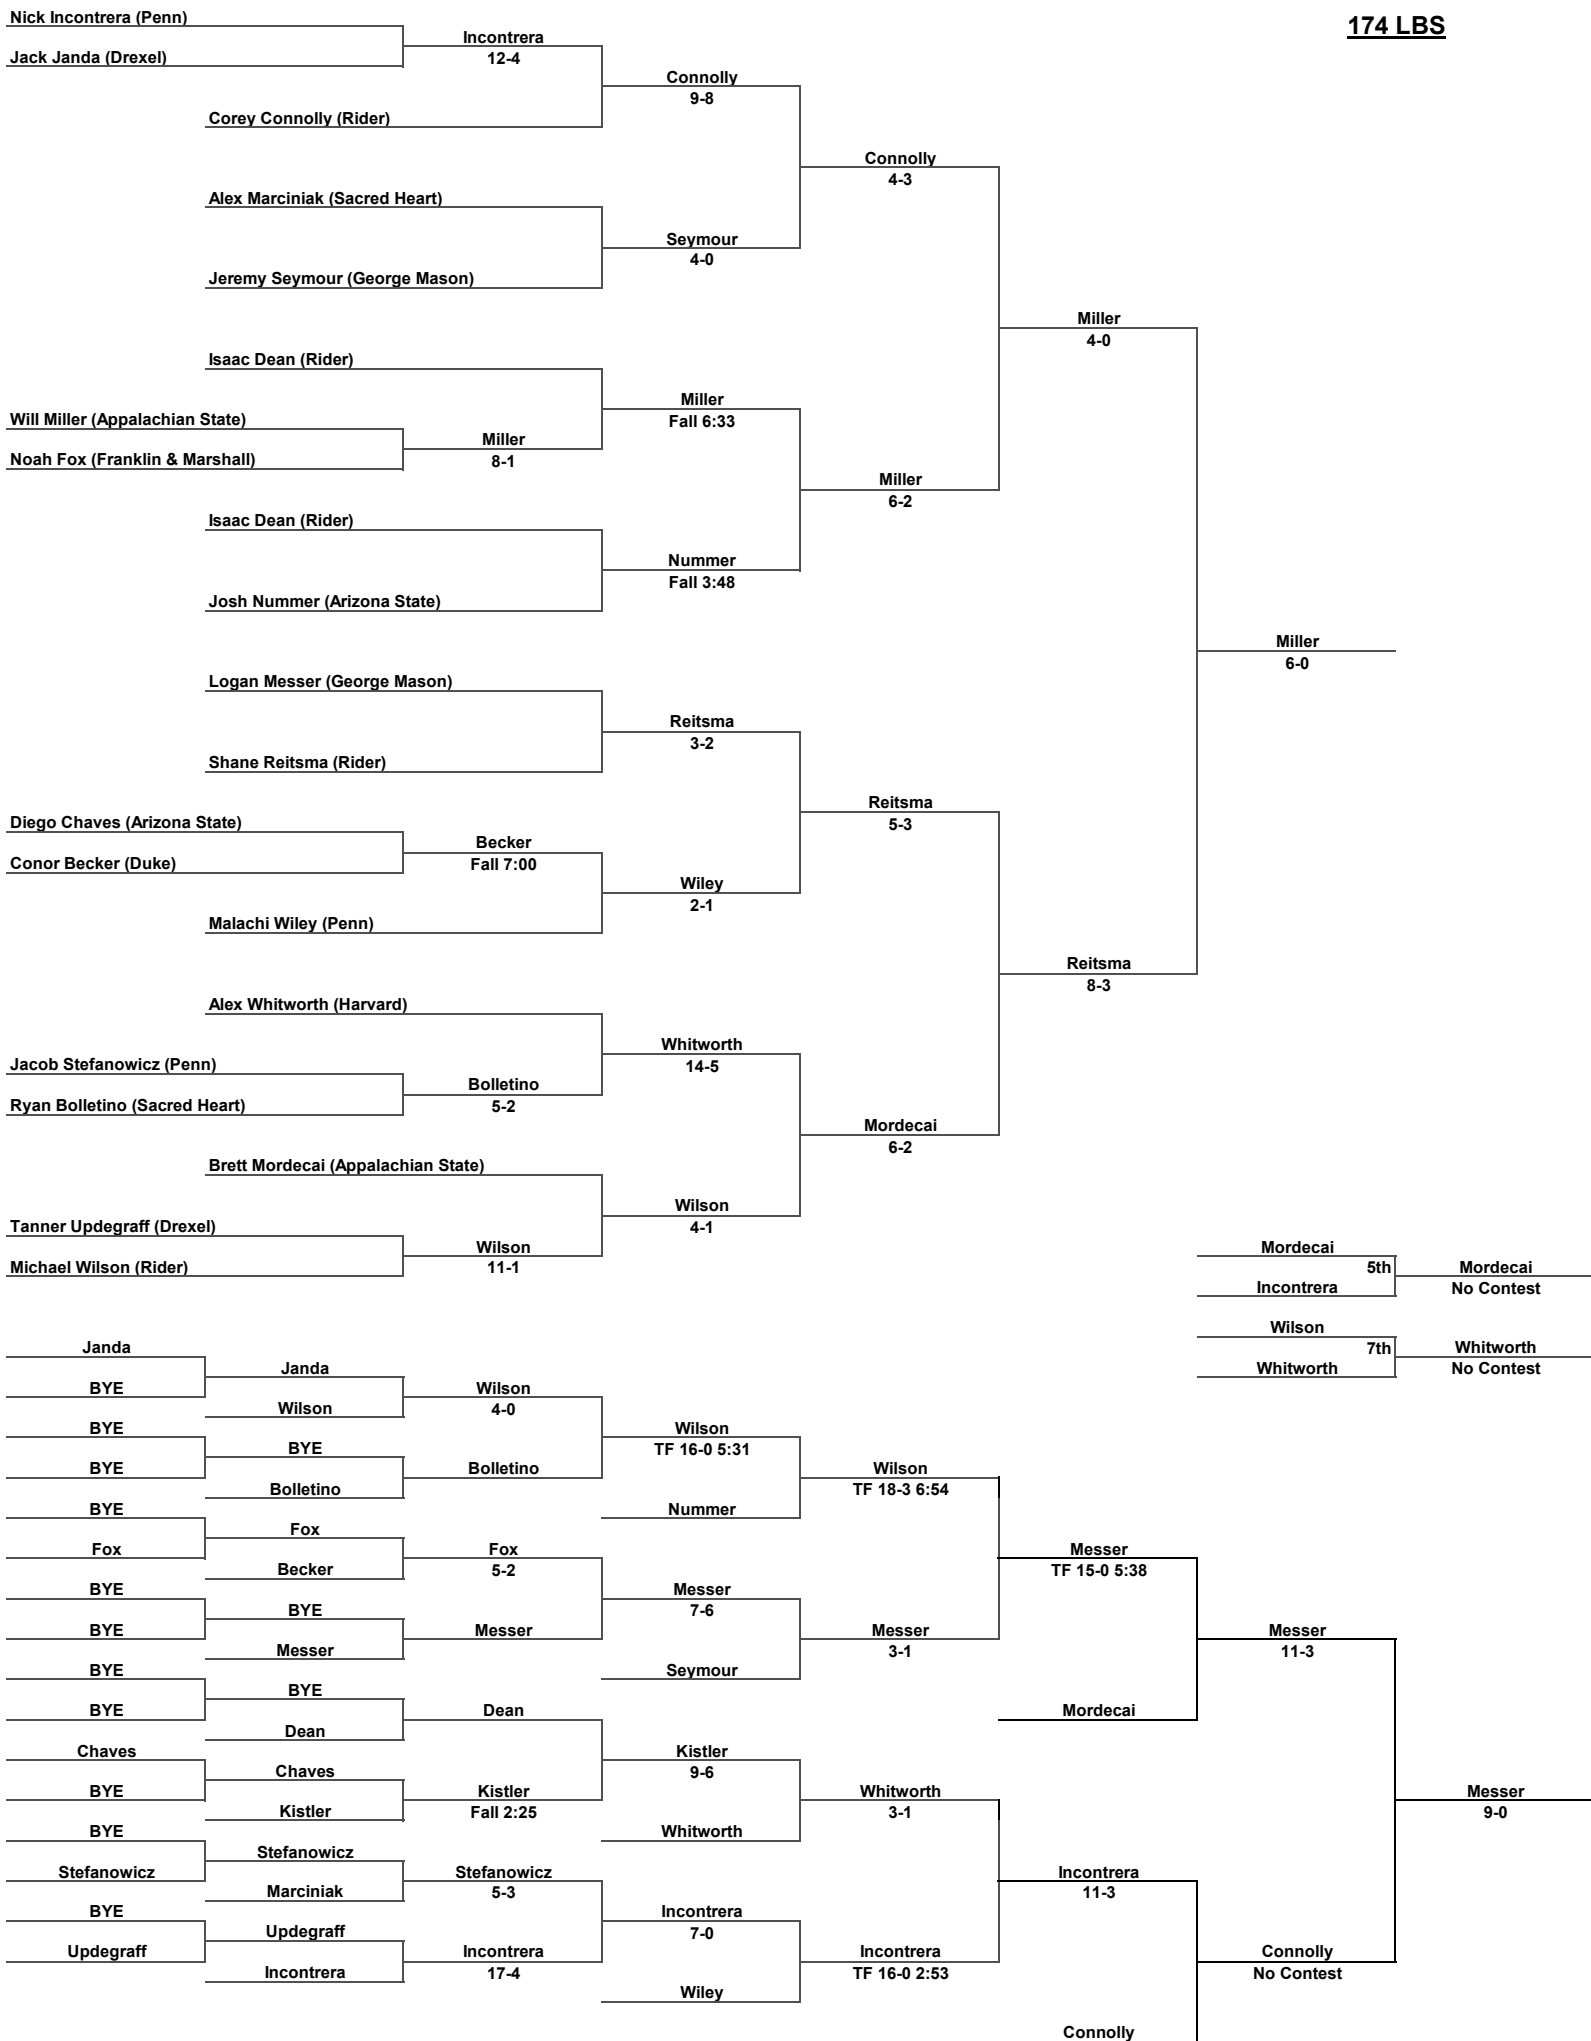

Inside Our Game - Keystone Classic Coverage

157 LBS

Inside Our Game - Keystone Classic Coverage

165 LBS

Inside Our Game - Keystone Classic Coverage

174 LBS

Inside Our Game - Keystone Classic Coverage

184 LBS