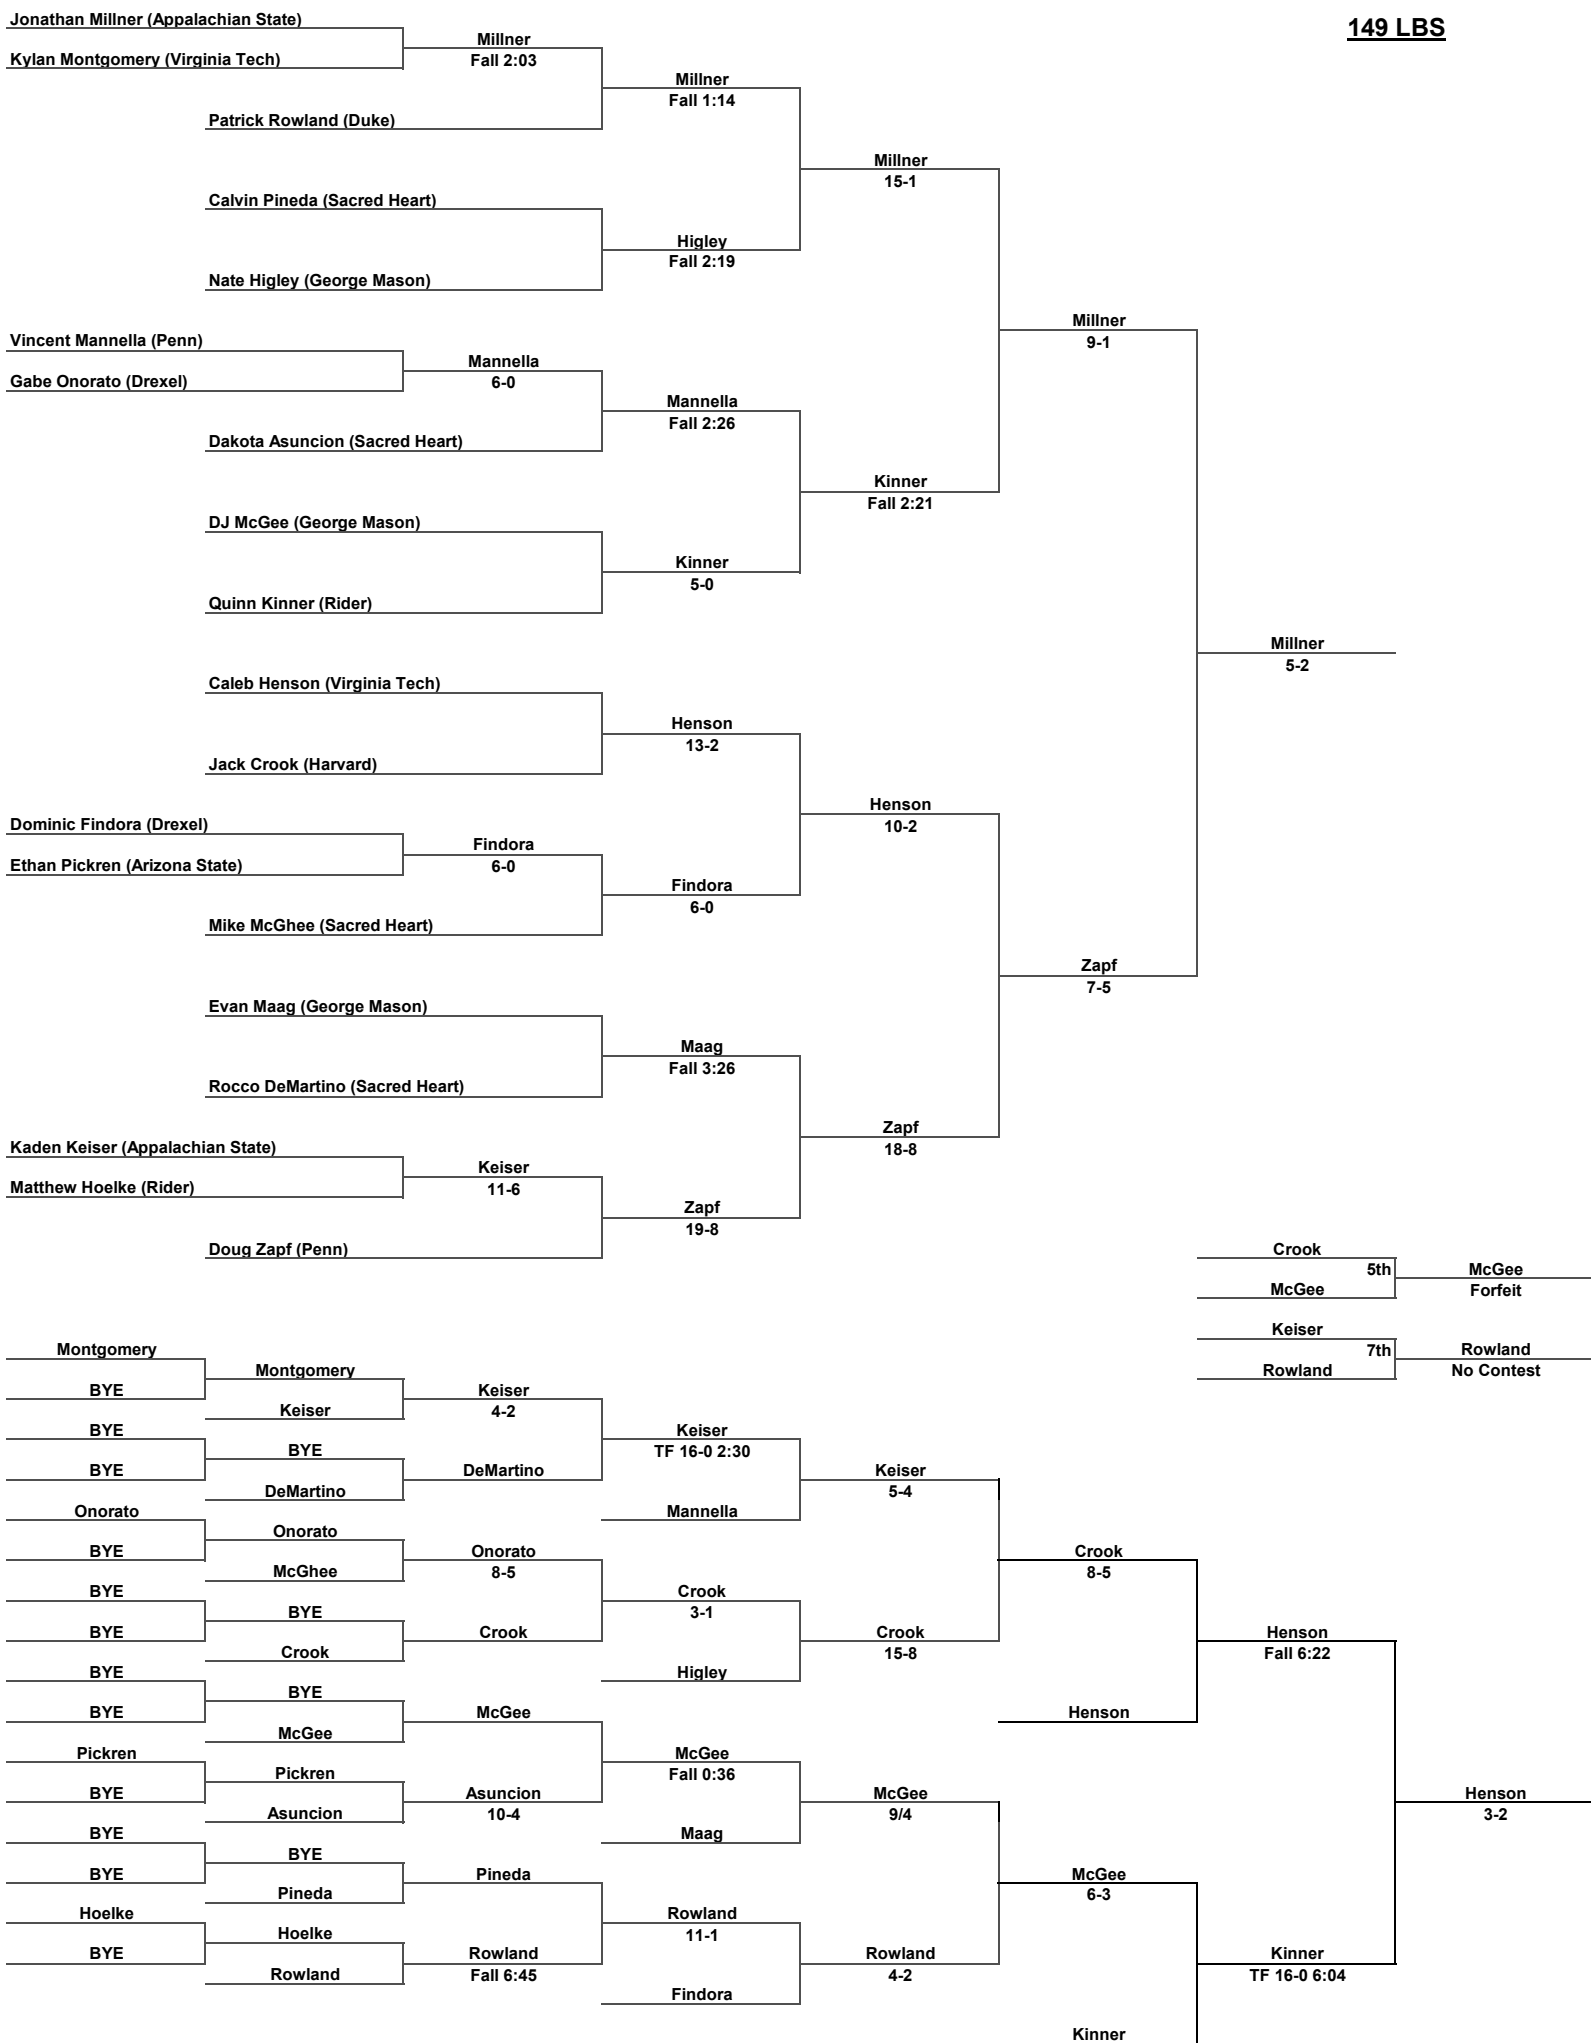

Inside Our Game - Keystone Classic Coverage

125 LBS

Inside Our Game - Keystone Classic Coverage

133 LBS

Inside Our Game - Keystone Classic Coverage

141 LBS

Inside Our Game - Keystone Classic Coverage

149 LBS

Inside Our Game - Keystone Classic Coverage

157 LBS

Inside Our Game - Keystone Classic Coverage

165 LBS

Inside Our Game - Keystone Classic Coverage

174 LBS

Inside Our Game - Keystone Classic Coverage

184 LBS

Inside Our Game - Keystone Classic Coverage

197 LBS

Inside Our Game - Keystone Classic Coverage

285 LBS