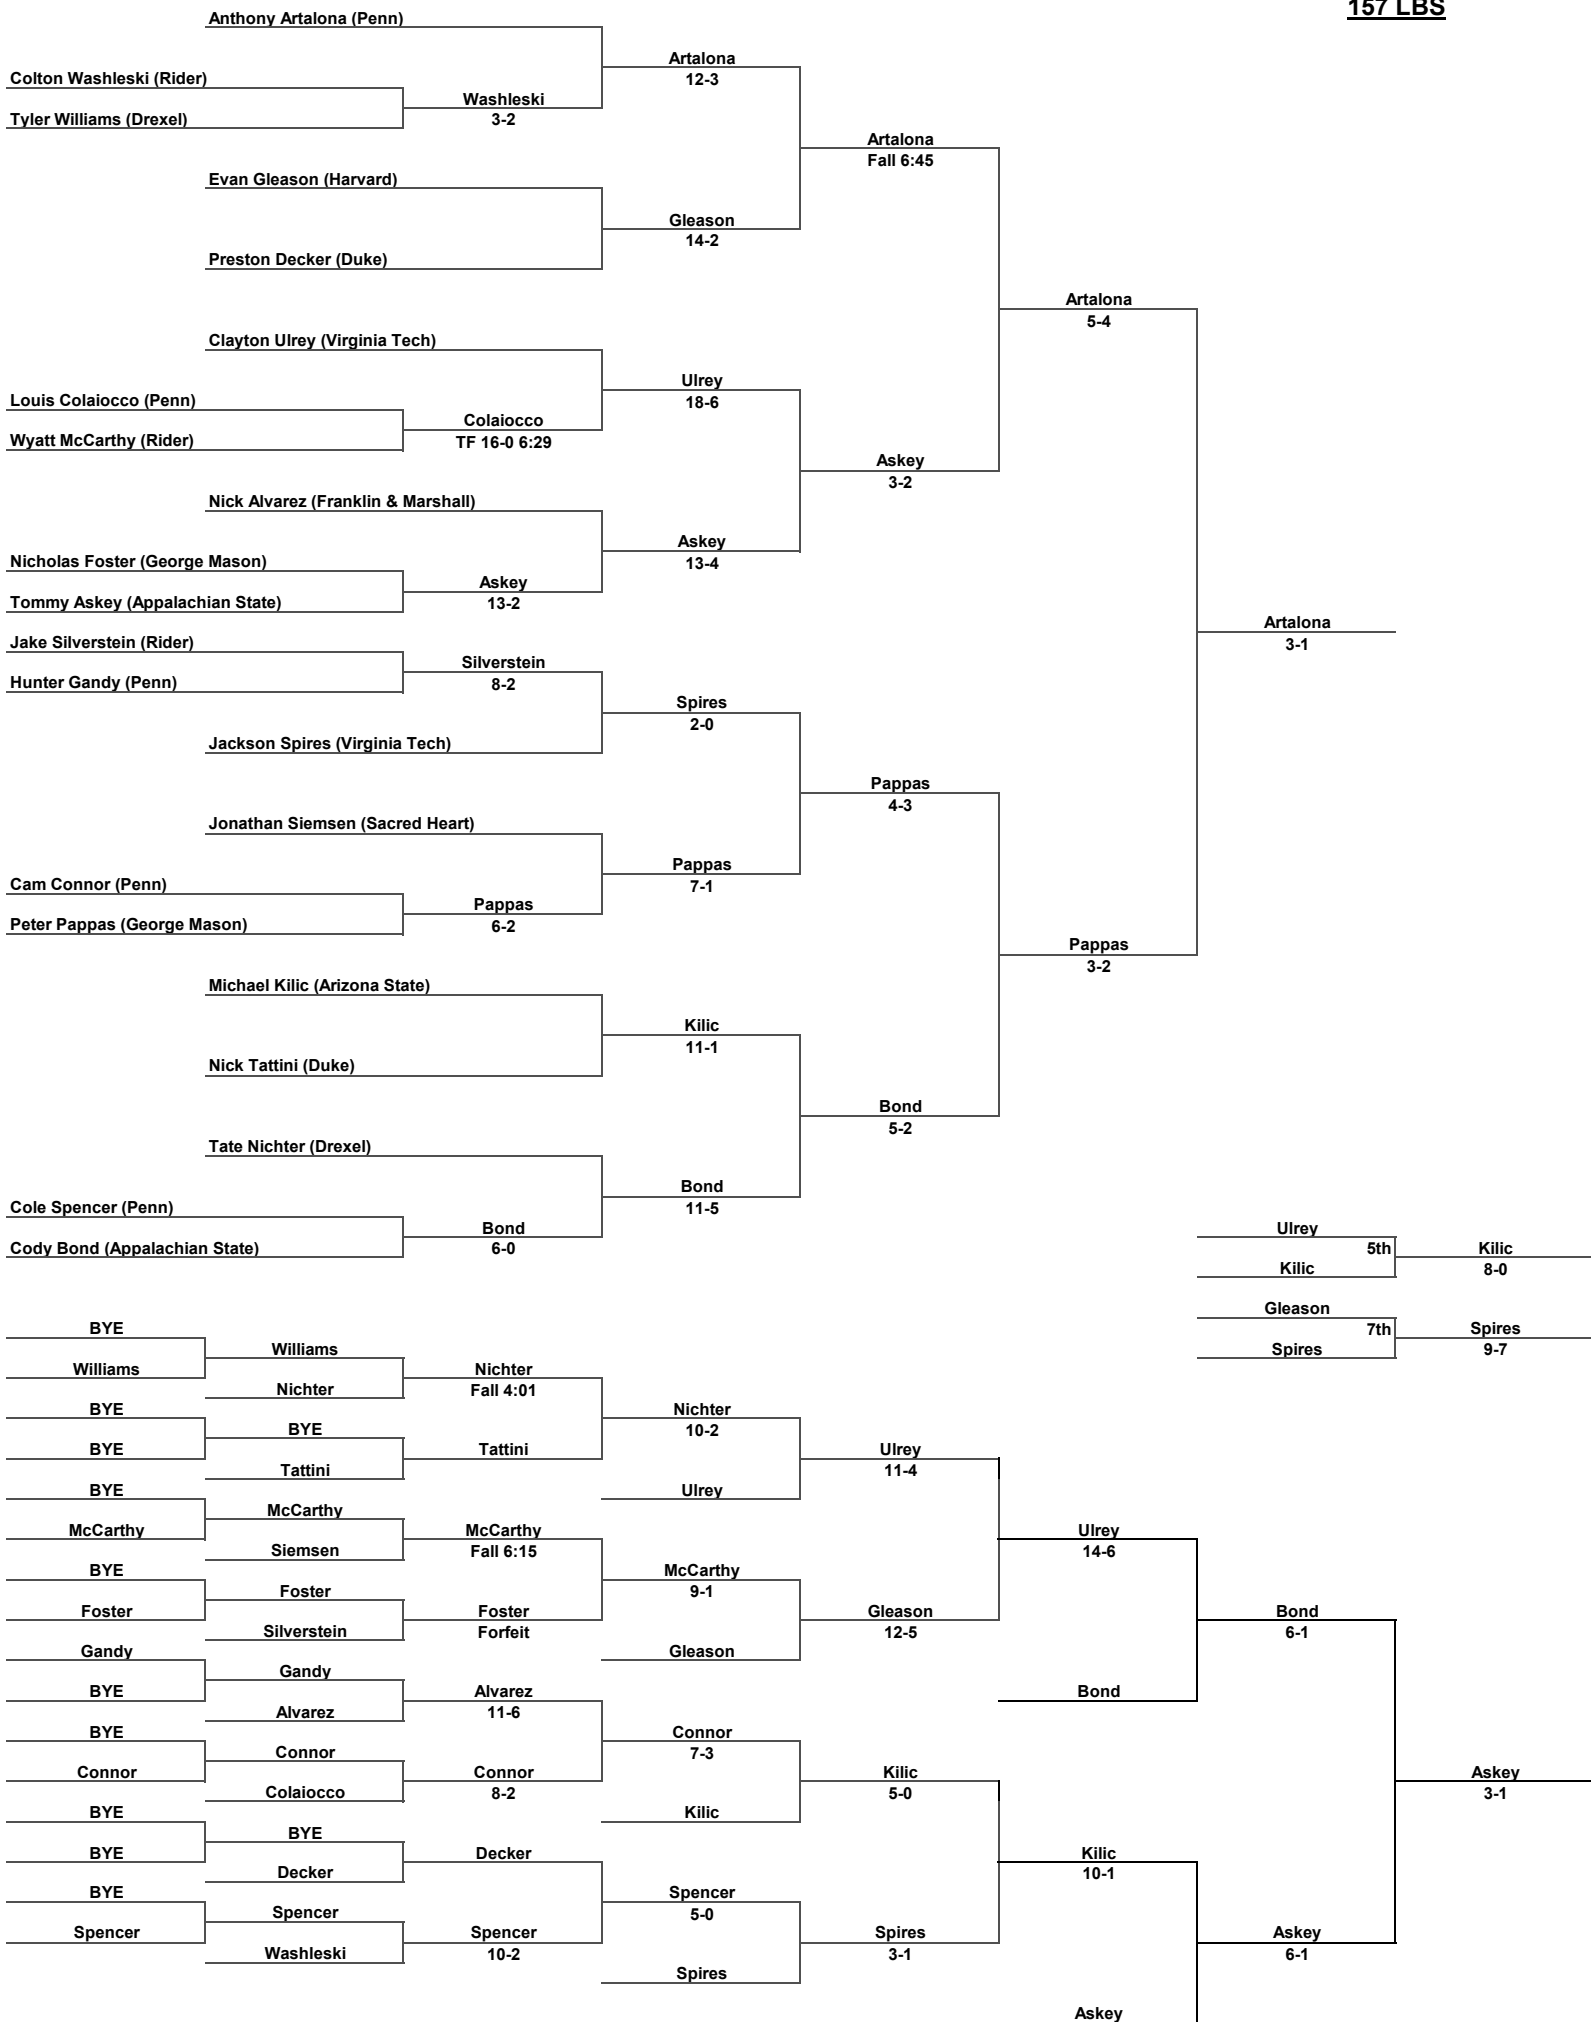

Inside Our Game - Keystone Classic Coverage

125 LBS

Inside Our Game - Keystone Classic Coverage

133 LBS

Inside Our Game - Keystone Classic Coverage

141 LBS

Inside Our Game - Keystone Classic Coverage

149 LBS

Inside Our Game - Keystone Classic Coverage

157 LBS

Inside Our Game - Keystone Classic Coverage

165 LBS

Inside Our Game - Keystone Classic Coverage

174 LBS

Inside Our Game - Keystone Classic Coverage

184 LBS