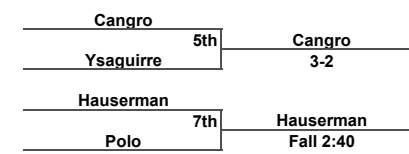

Inside Our Game - Keystone Classic Coverage

125 LBS

Inside Our Game - Keystone Classic Coverage

133 LBS

Inside Our Game - Keystone Classic Coverage

141 LBS

Inside Our Game - Keystone Classic Coverage

149 LBS