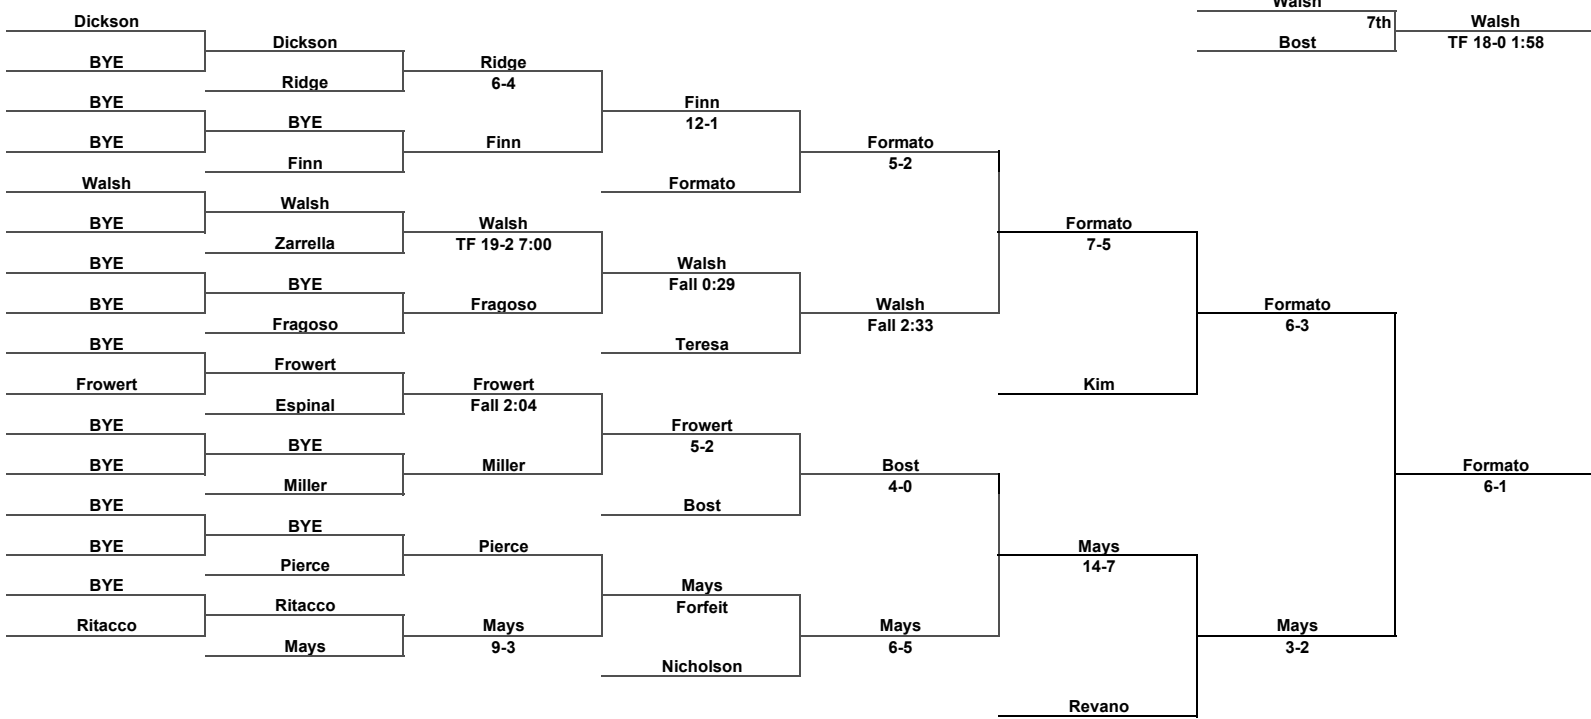

Inside Our Game - Keystone Classic Coverage

165 LBS