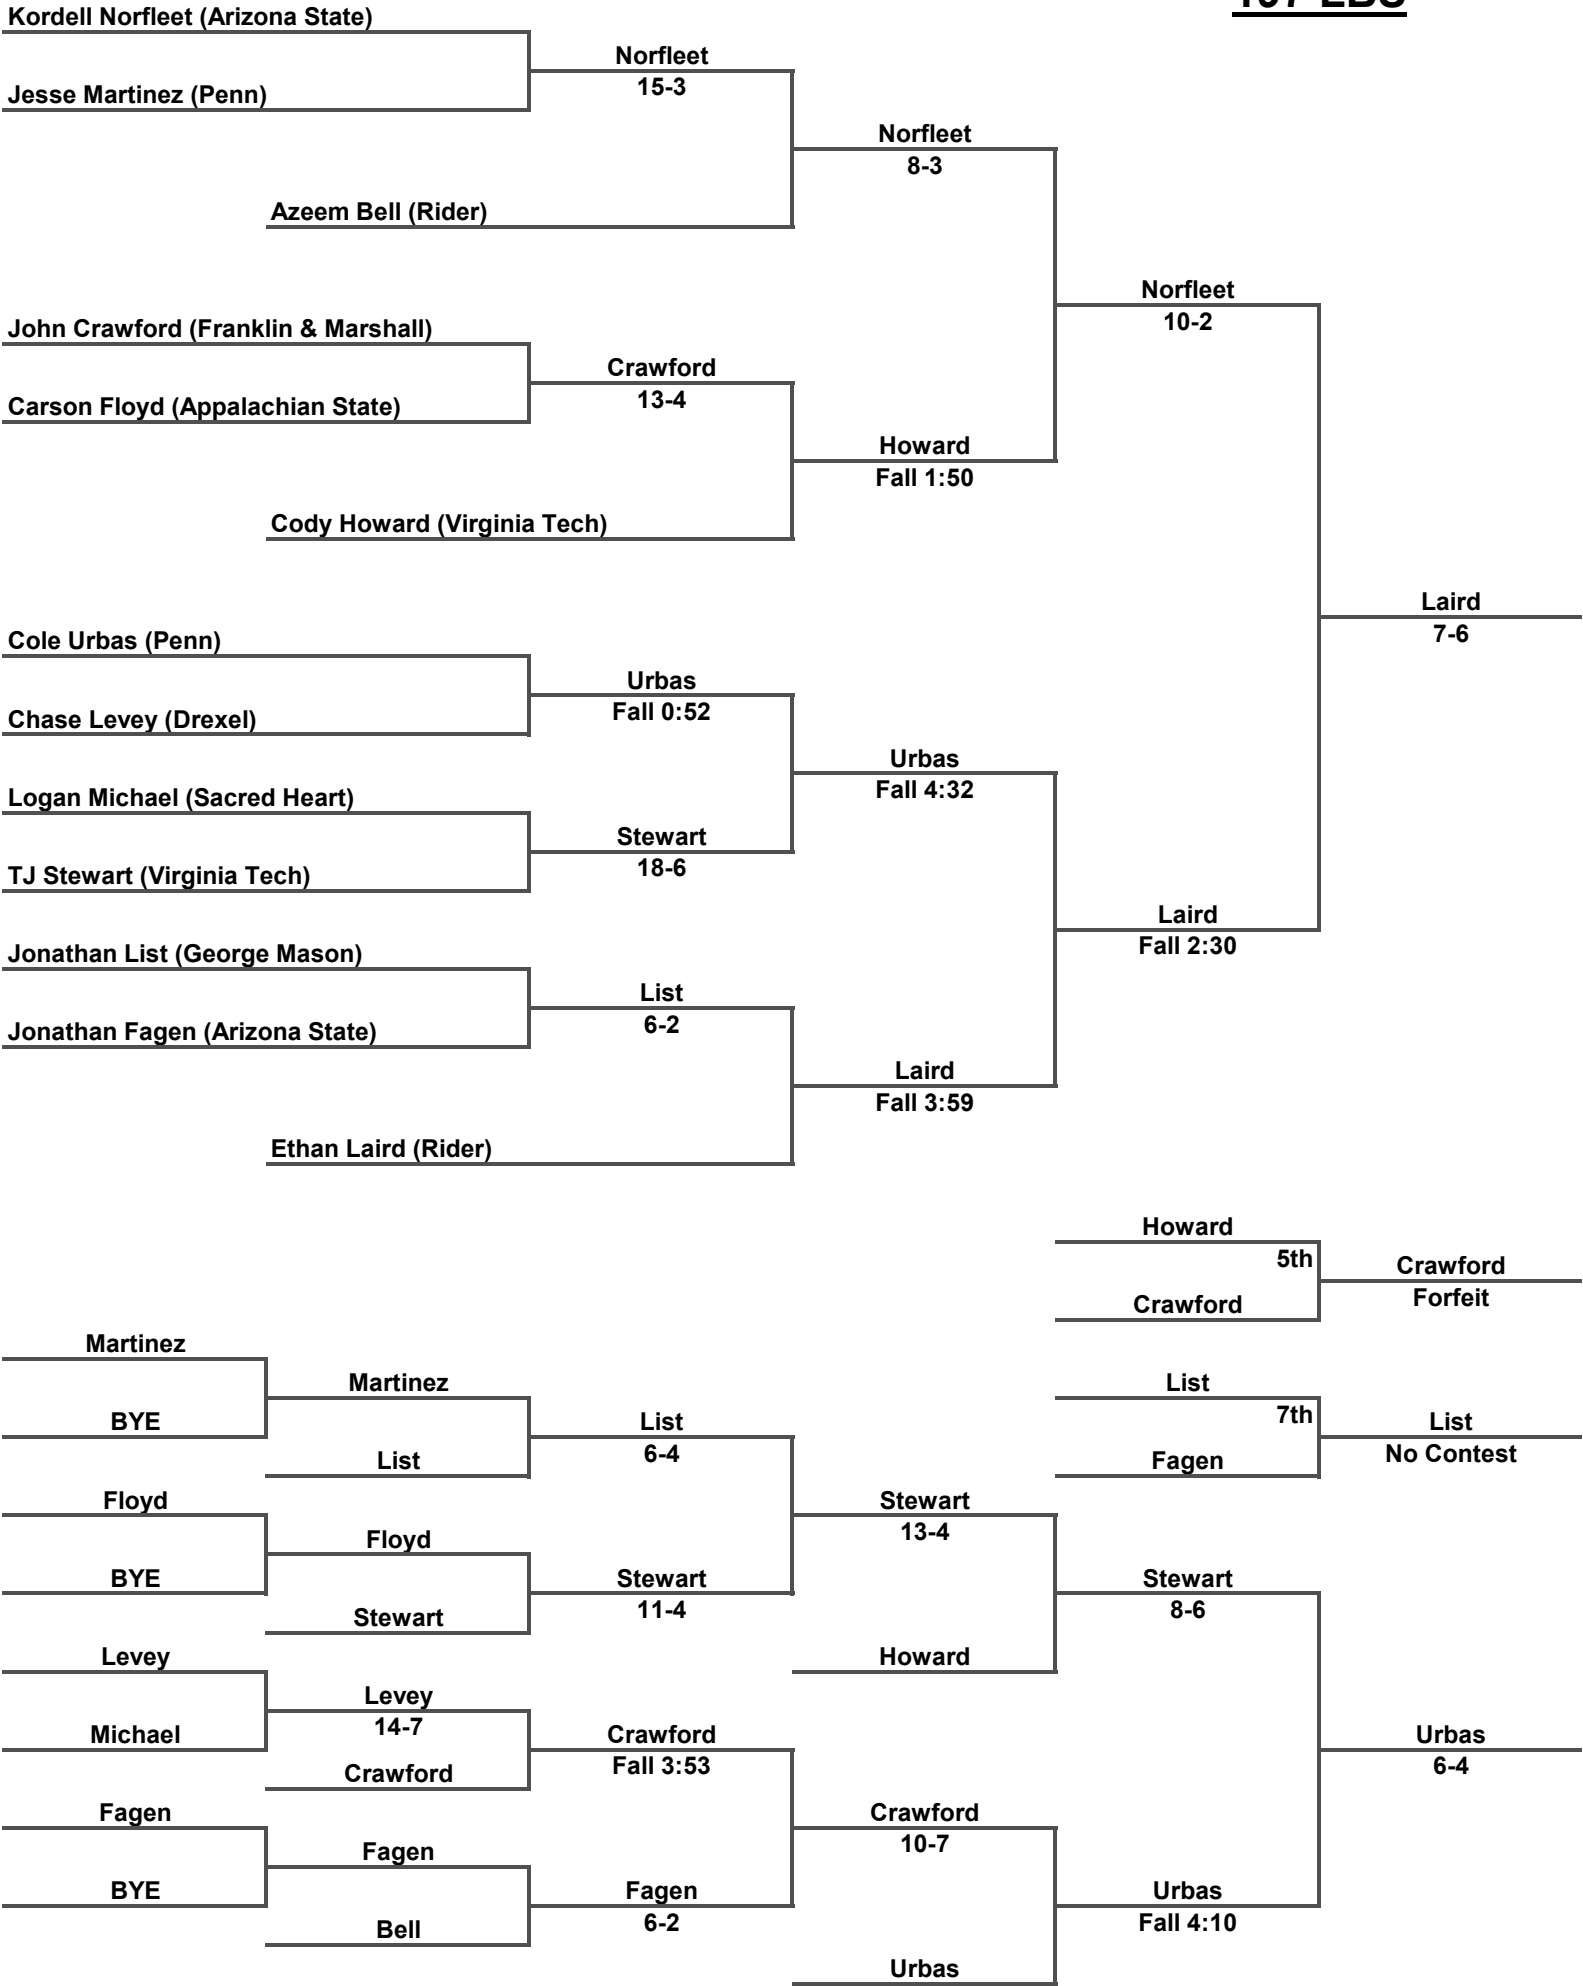

Inside Our Game - Keystone Classic Coverage

197 LBS