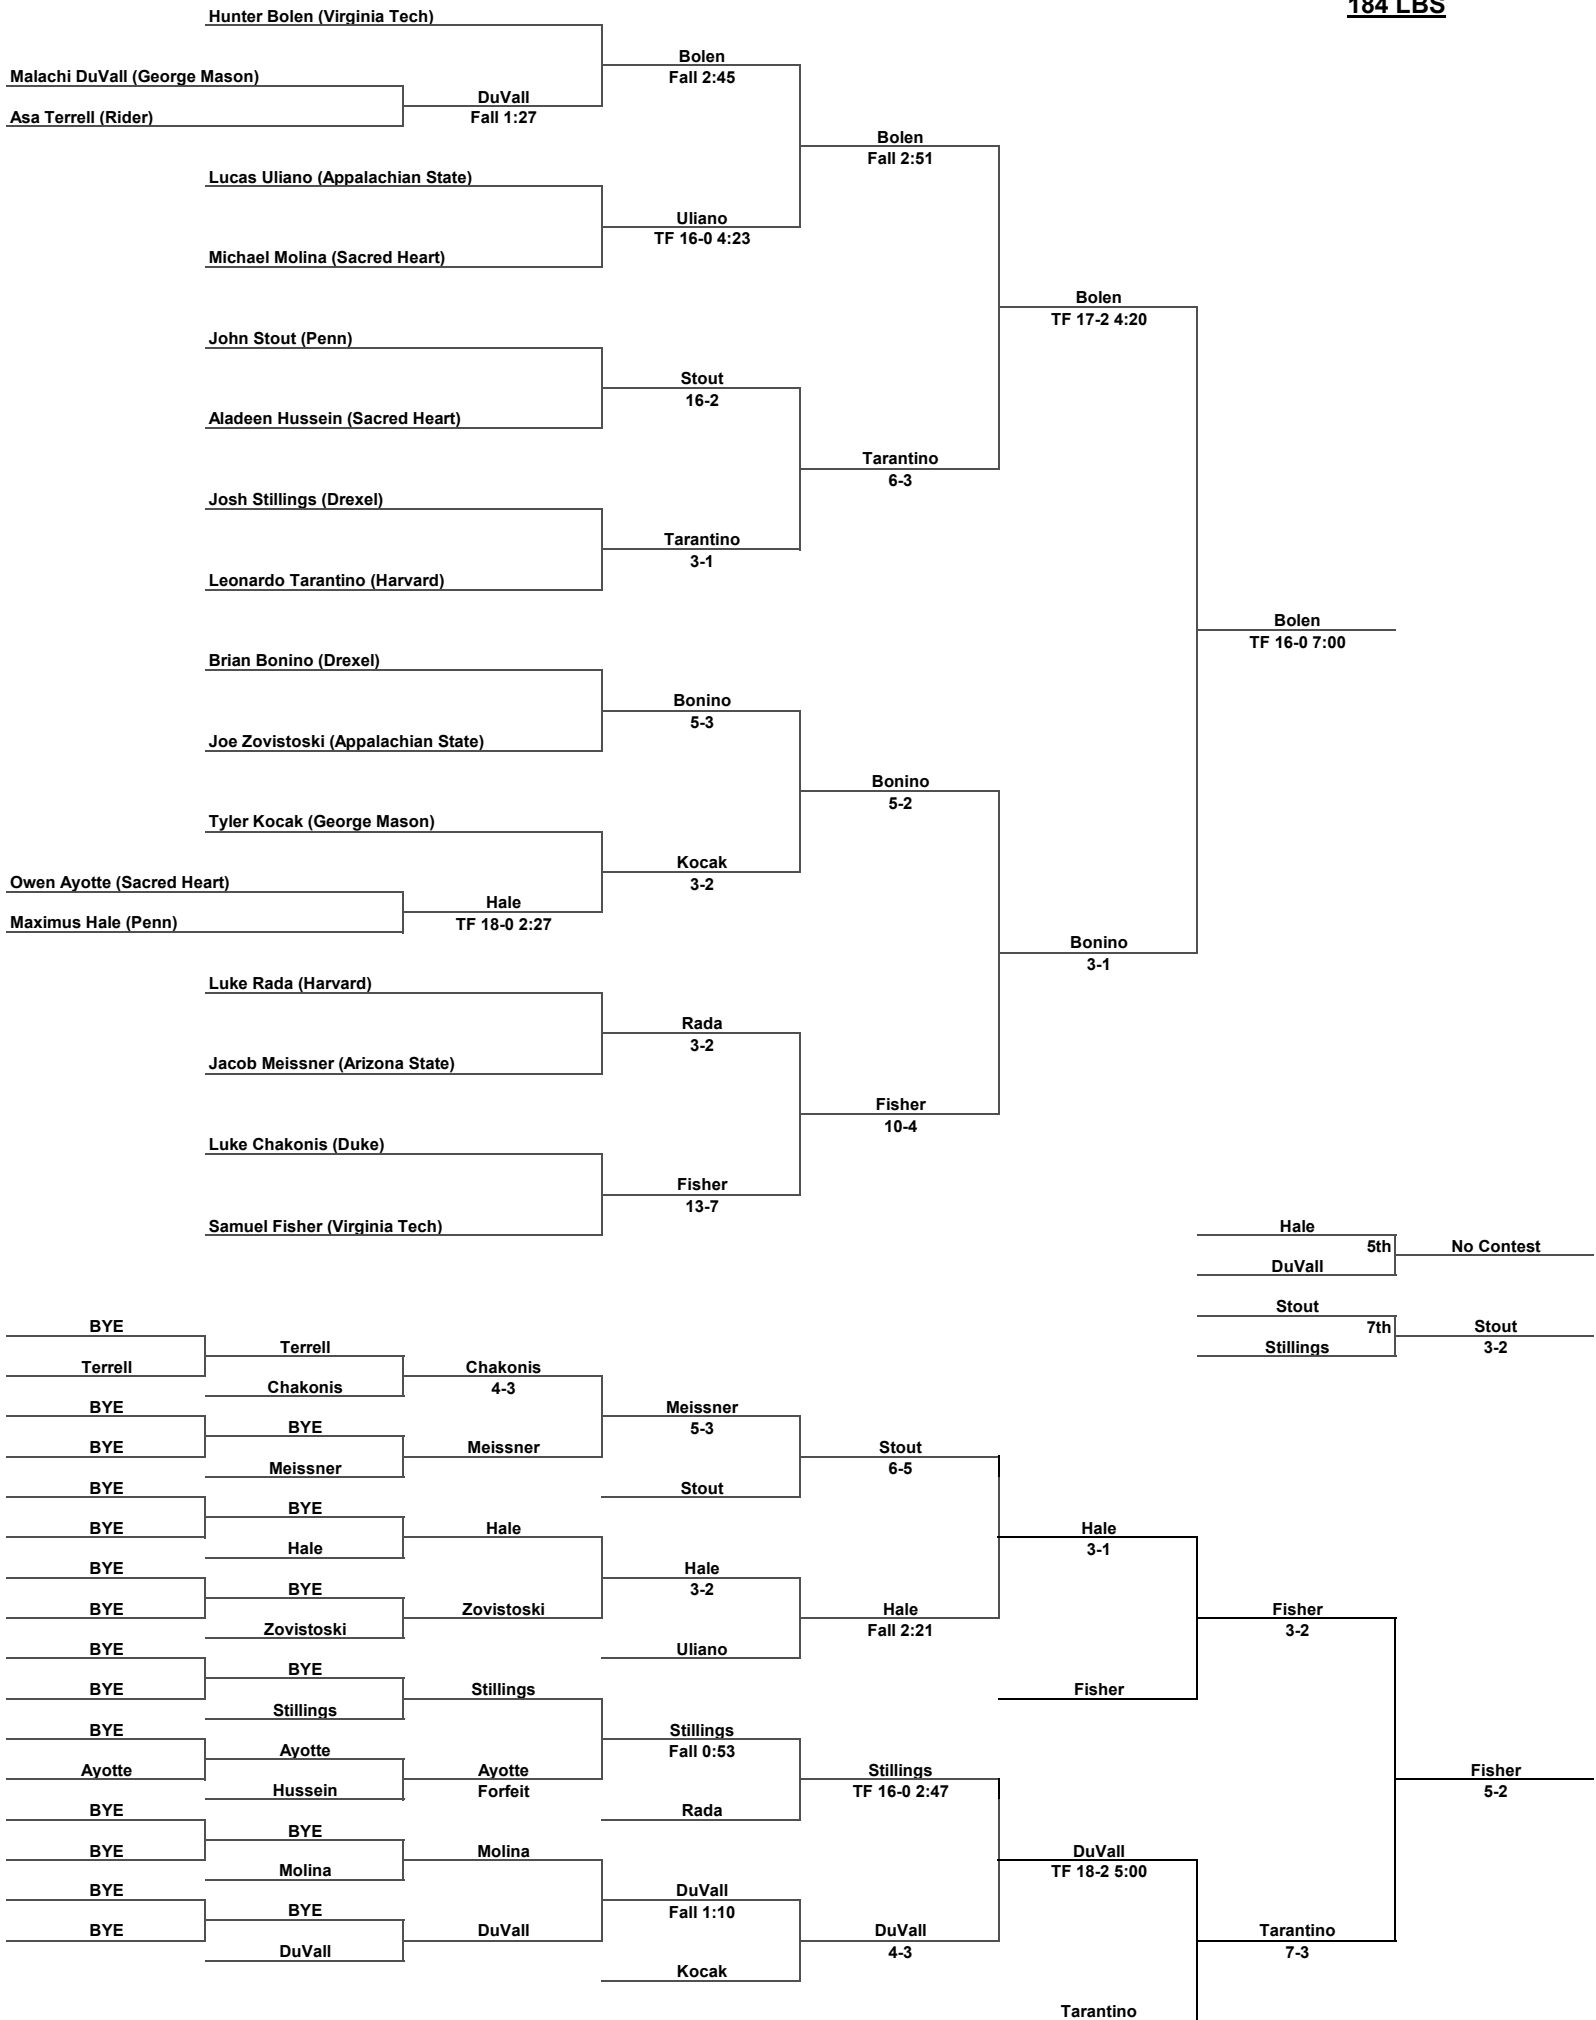

Inside Our Game - Keystone Classic Coverage

157 LBS

Inside Our Game - Keystone Classic Coverage

165 LBS

Inside Our Game - Keystone Classic Coverage

174 LBS

Inside Our Game - Keystone Classic Coverage

184 LBS