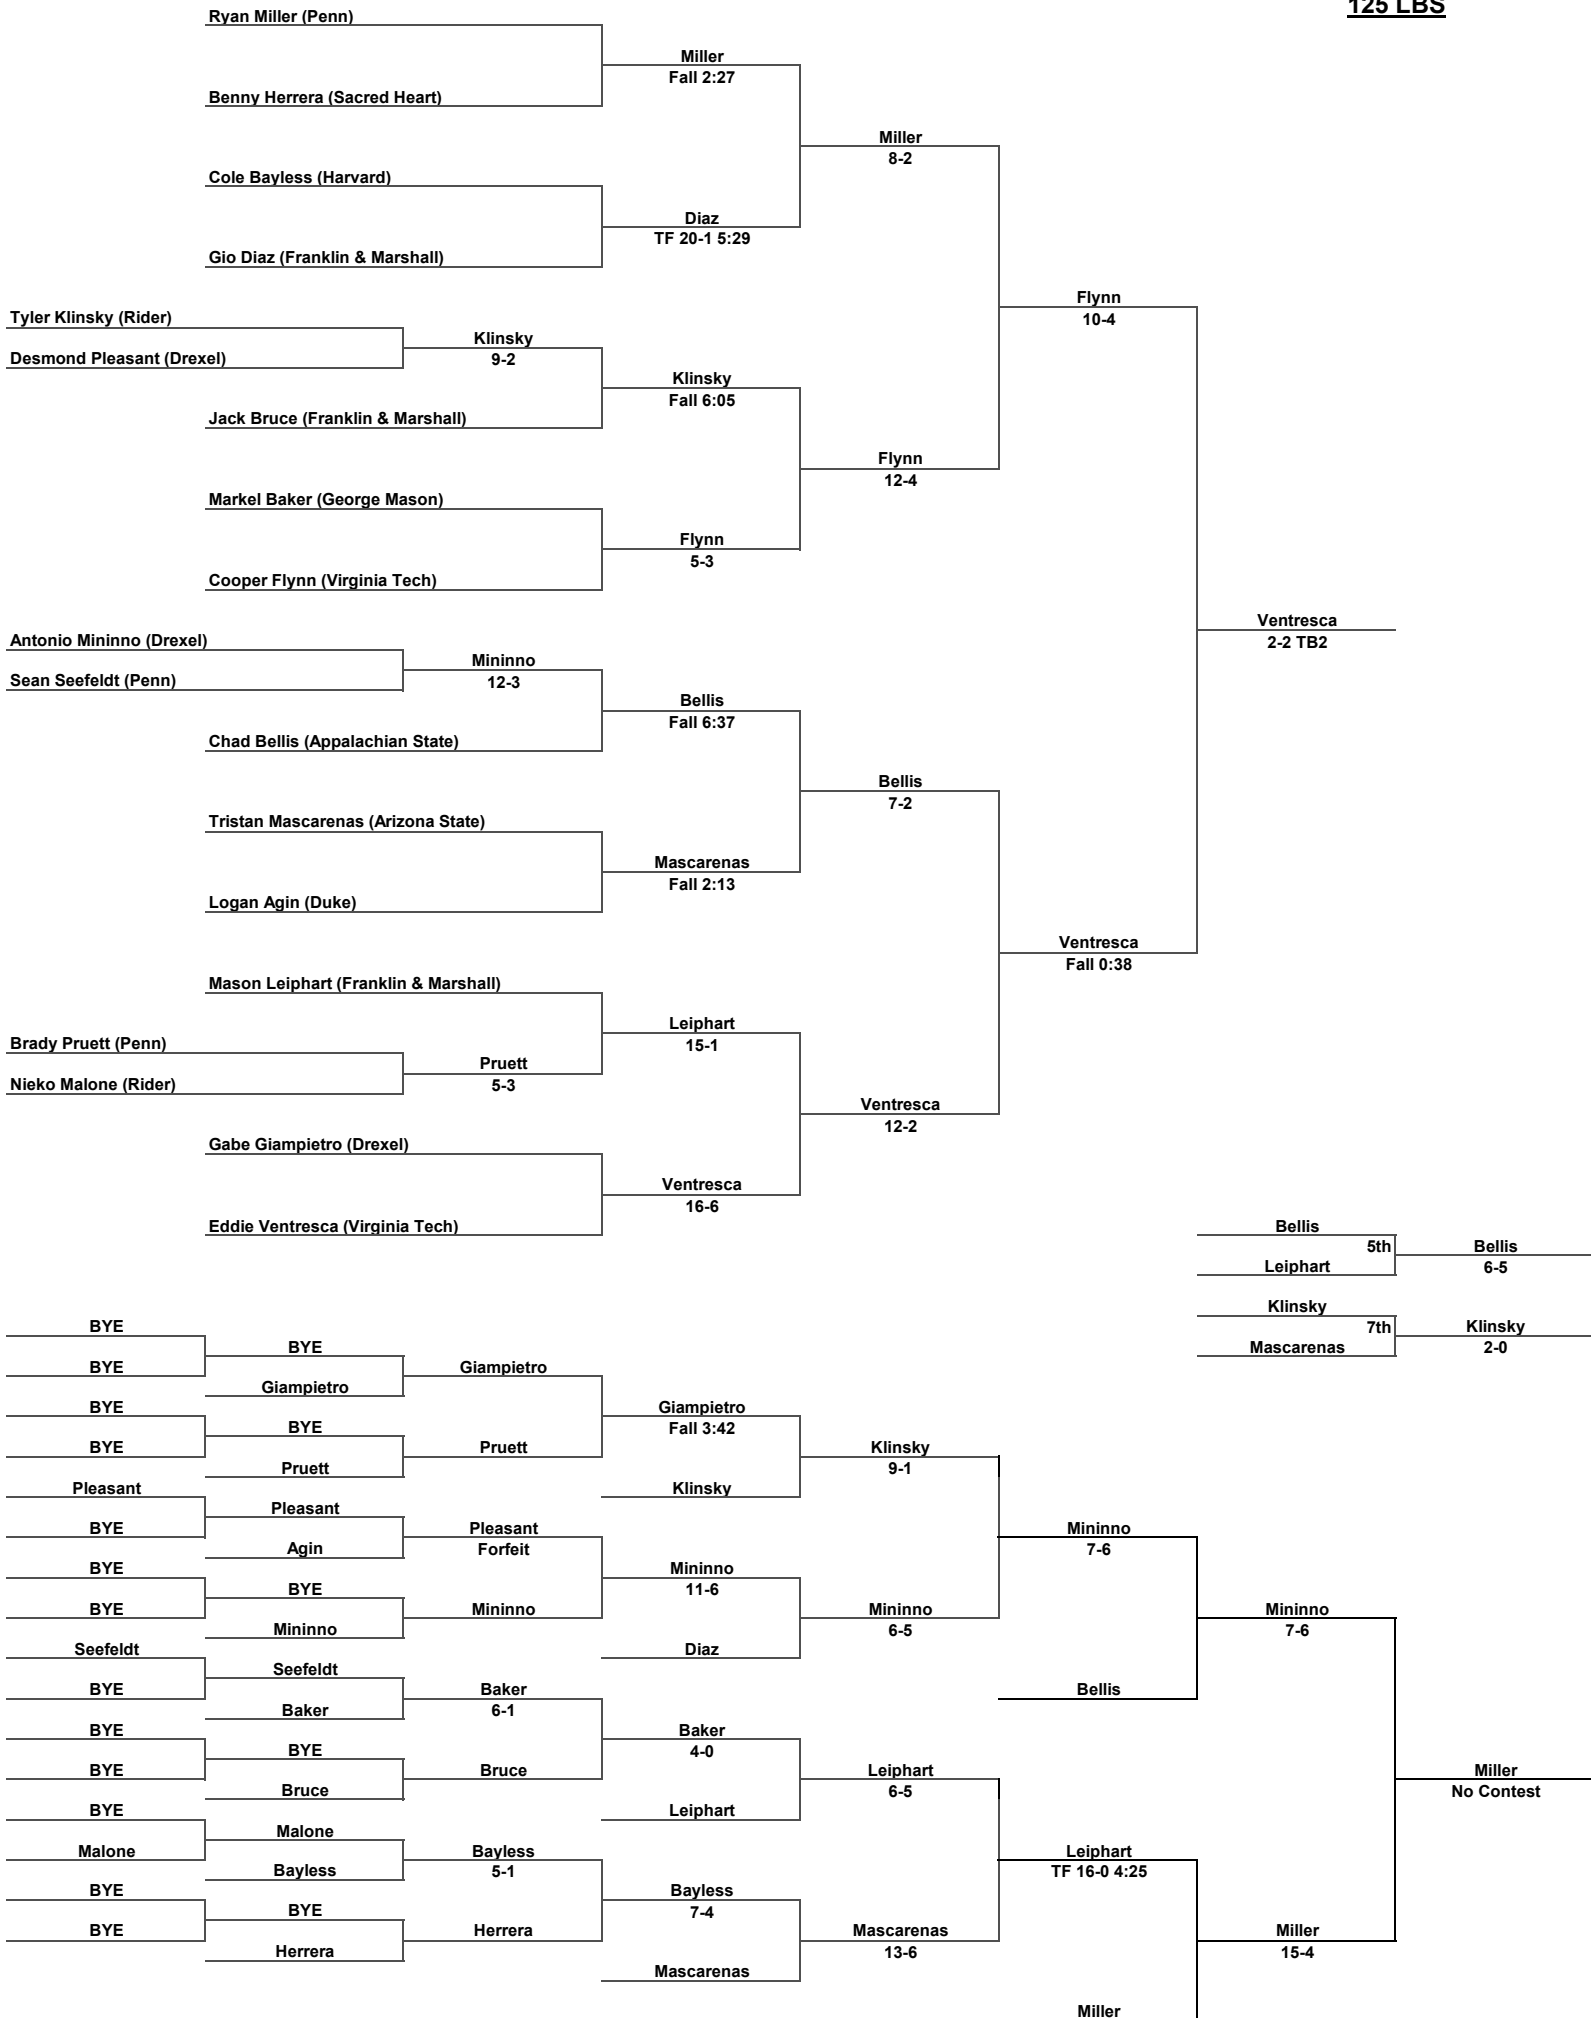

Inside Our Game - Keystone Classic Coverage

125 LBS

Inside Our Game - Keystone Classic Coverage

133 LBS

Inside Our Game - Keystone Classic Coverage

141 LBS

Inside Our Game - Keystone Classic Coverage

149 LBS

Inside Our Game - Keystone Classic Coverage

157 LBS

Inside Our Game - Keystone Classic Coverage

165 LBS

Inside Our Game - Keystone Classic Coverage

174 LBS

Inside Our Game - Keystone Classic Coverage

184 LBS

Inside Our Game - Keystone Classic Coverage

197 LBS

Inside Our Game - Keystone Classic Coverage

285 LBS