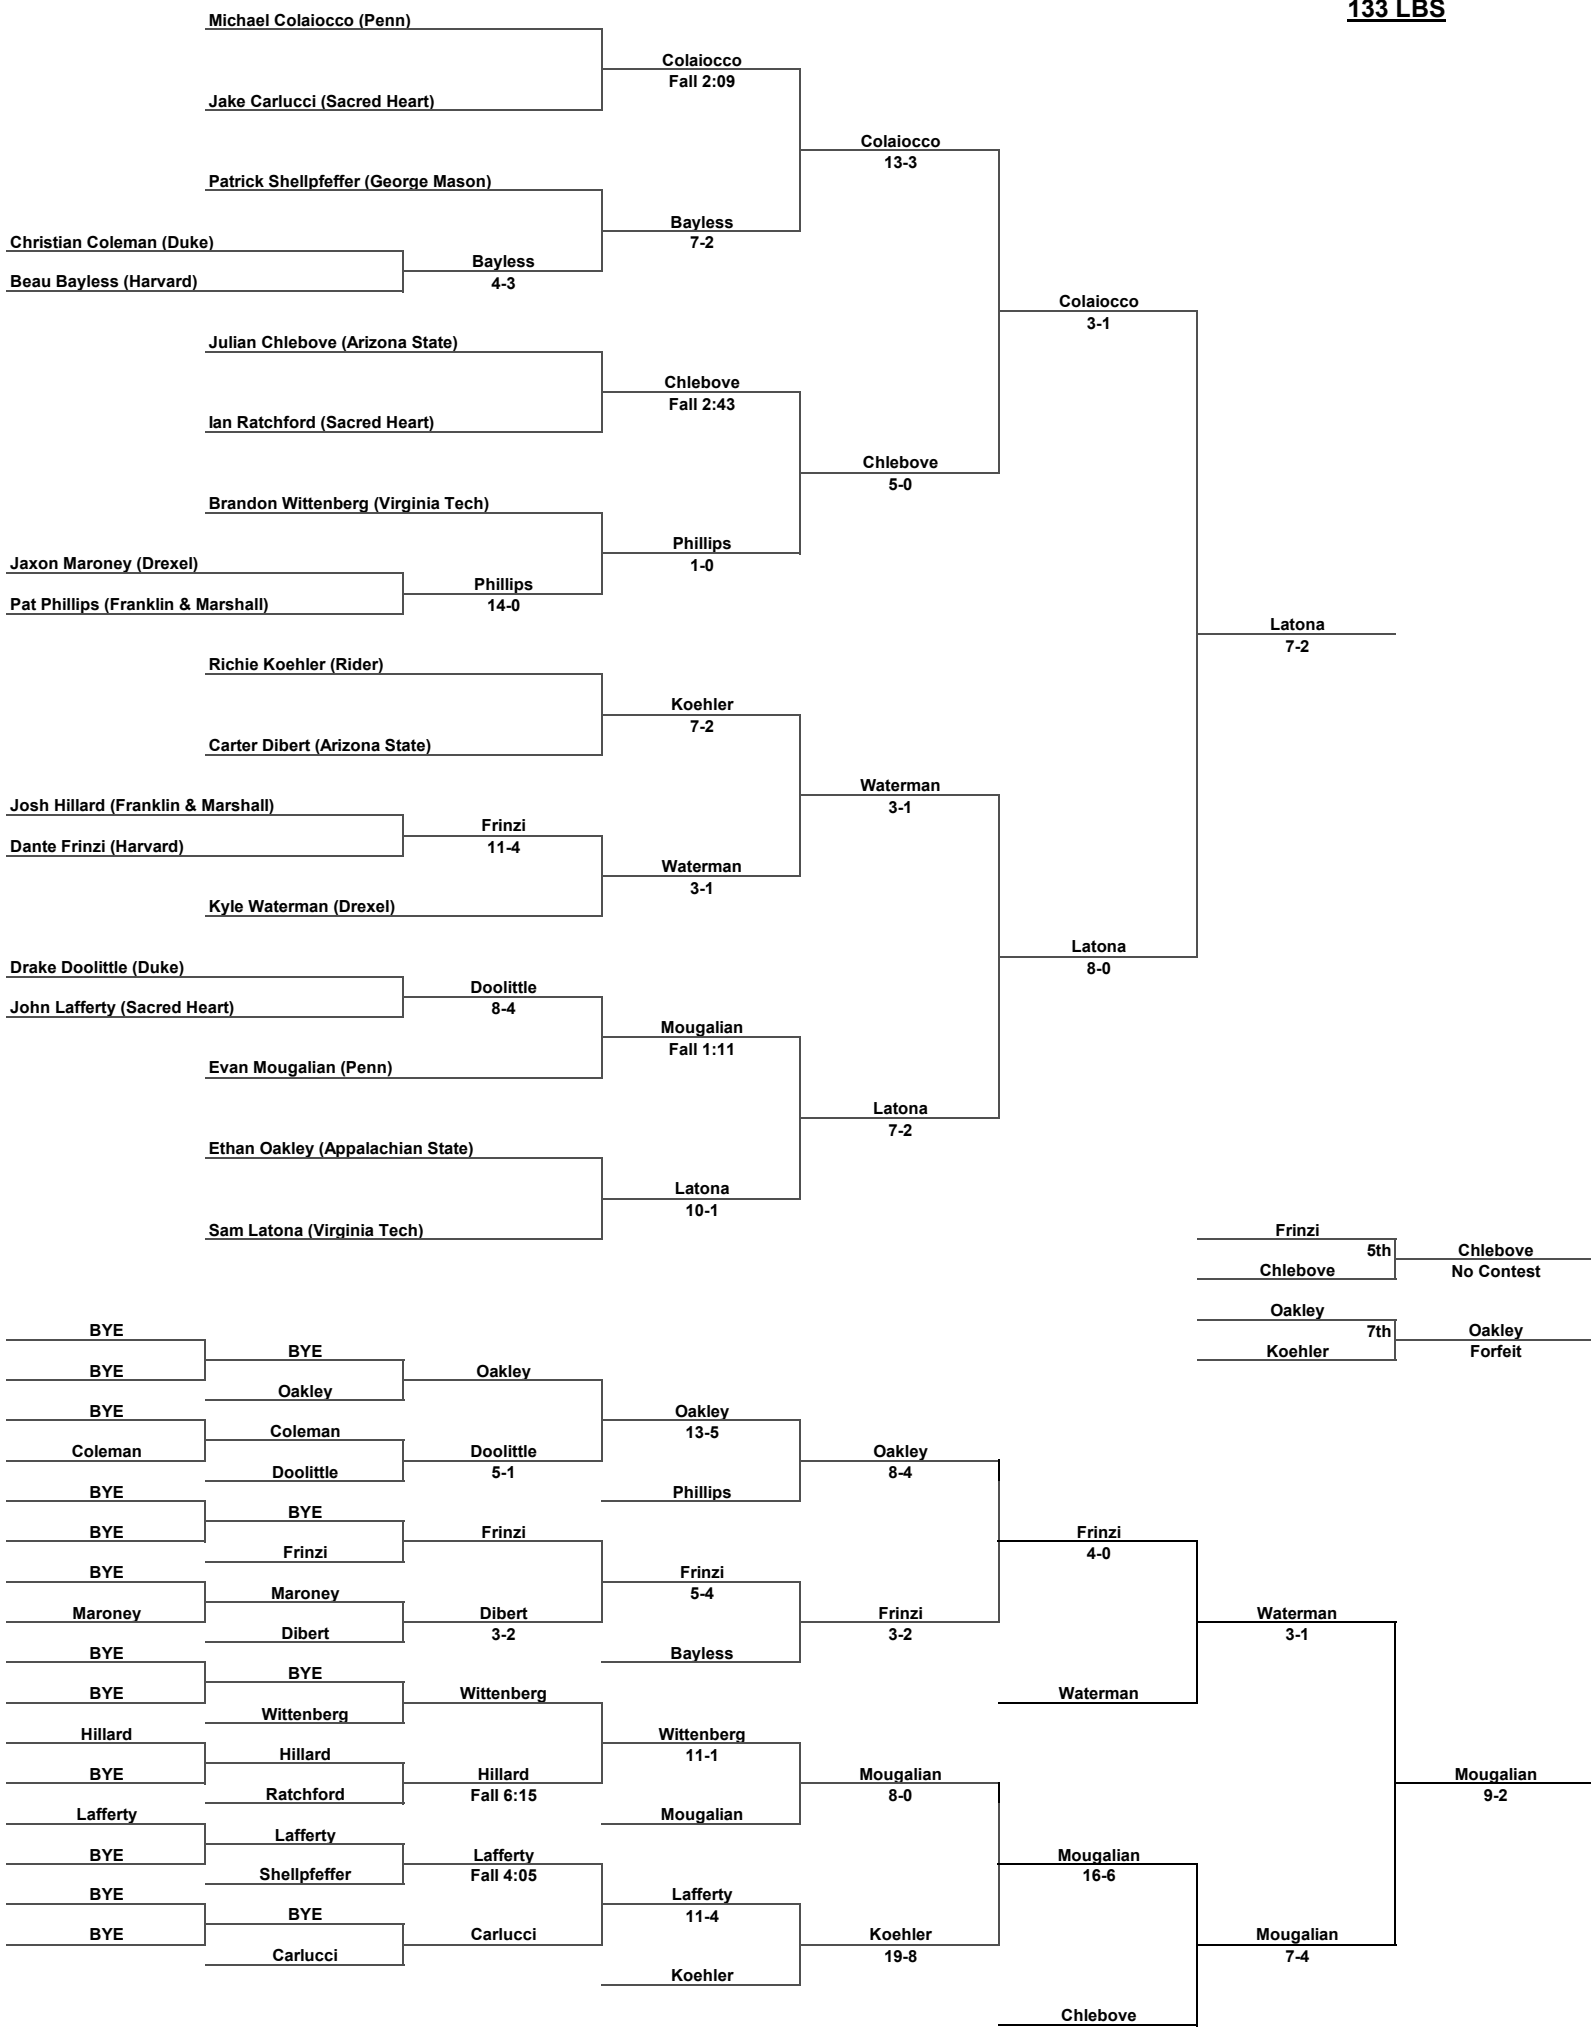

Inside Our Game - Keystone Classic Coverage

125 LBS

Inside Our Game - Keystone Classic Coverage

133 LBS

Inside Our Game - Keystone Classic Coverage

141 LBS

Inside Our Game - Keystone Classic Coverage

149 LBS

Inside Our Game - Keystone Classic Coverage

157 LBS

Inside Our Game - Keystone Classic Coverage

165 LBS

Inside Our Game - Keystone Classic Coverage

174 LBS

Inside Our Game - Keystone Classic Coverage

184 LBS