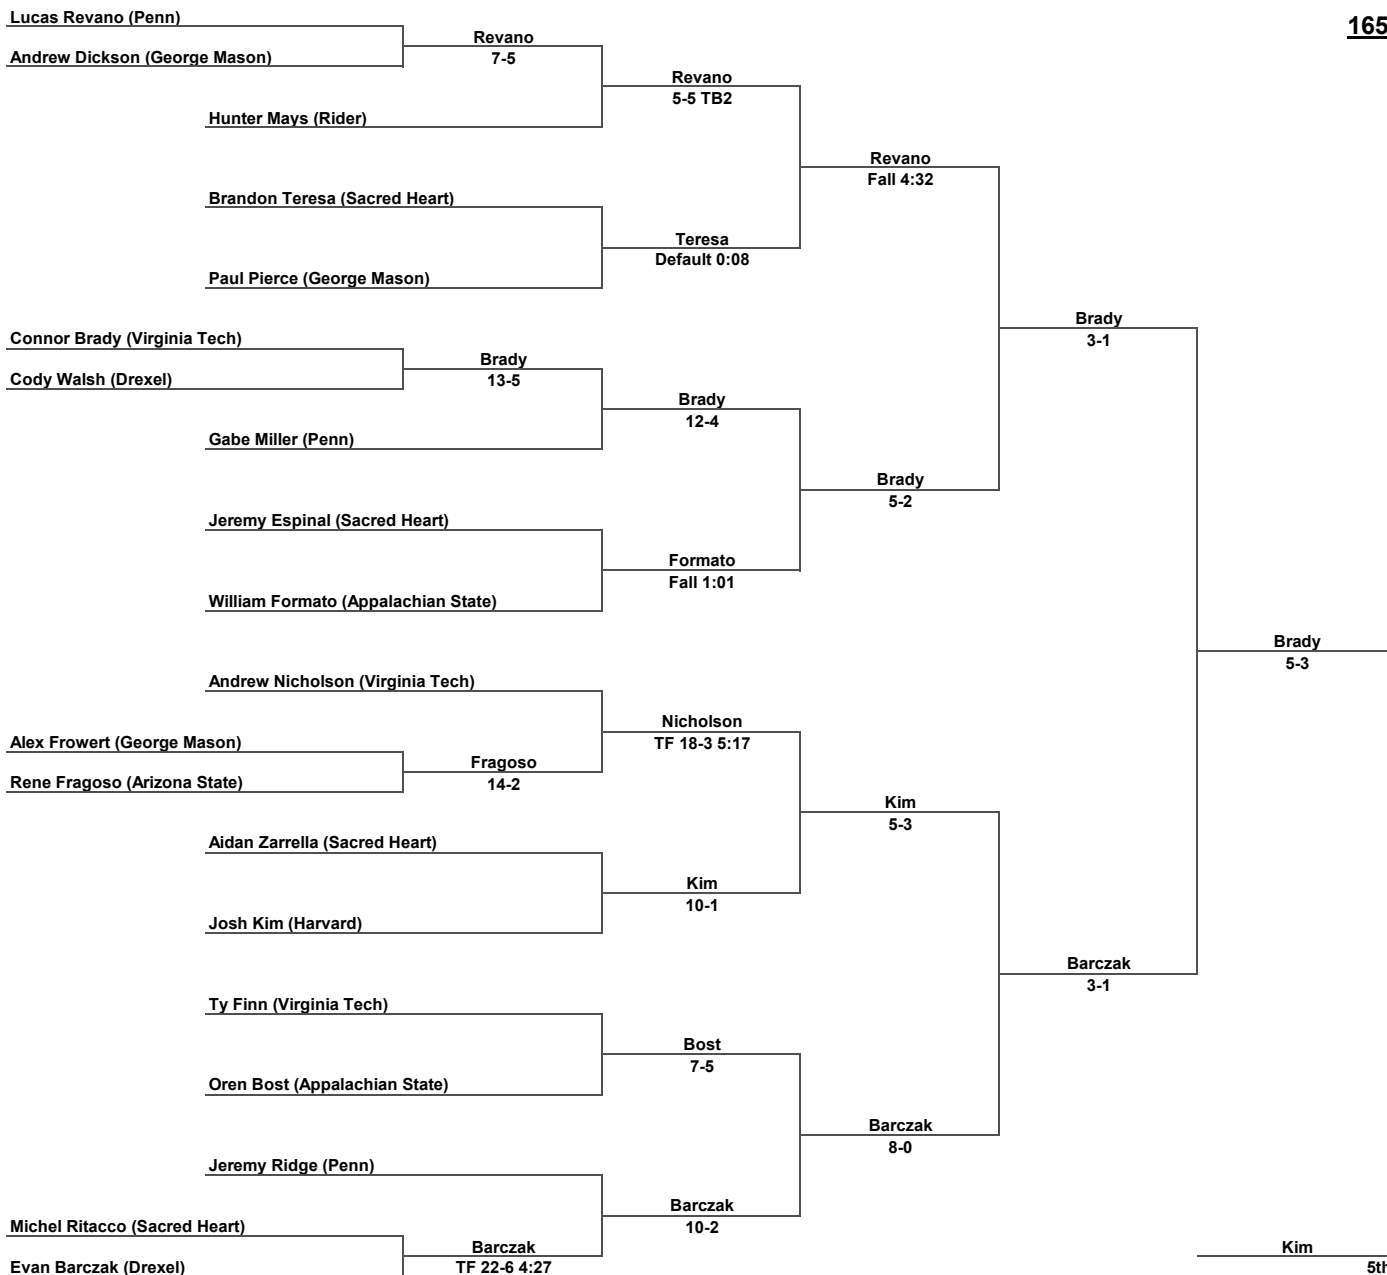

Inside Our Game - Keystone Classic Coverage

125 LBS

Inside Our Game - Keystone Classic Coverage

133 LBS

Inside Our Game - Keystone Classic Coverage

141 LBS

Inside Our Game - Keystone Classic Coverage

149 LBS

Inside Our Game - Keystone Classic Coverage

157 LBS

Inside Our Game - Keystone Classic Coverage

165 LBS

Inside Our Game - Keystone Classic Coverage

174 LBS

Inside Our Game - Keystone Classic Coverage

184 LBS

Inside Our Game - Keystone Classic Coverage

197 LBS

Inside Our Game - Keystone Classic Coverage

285 LBS