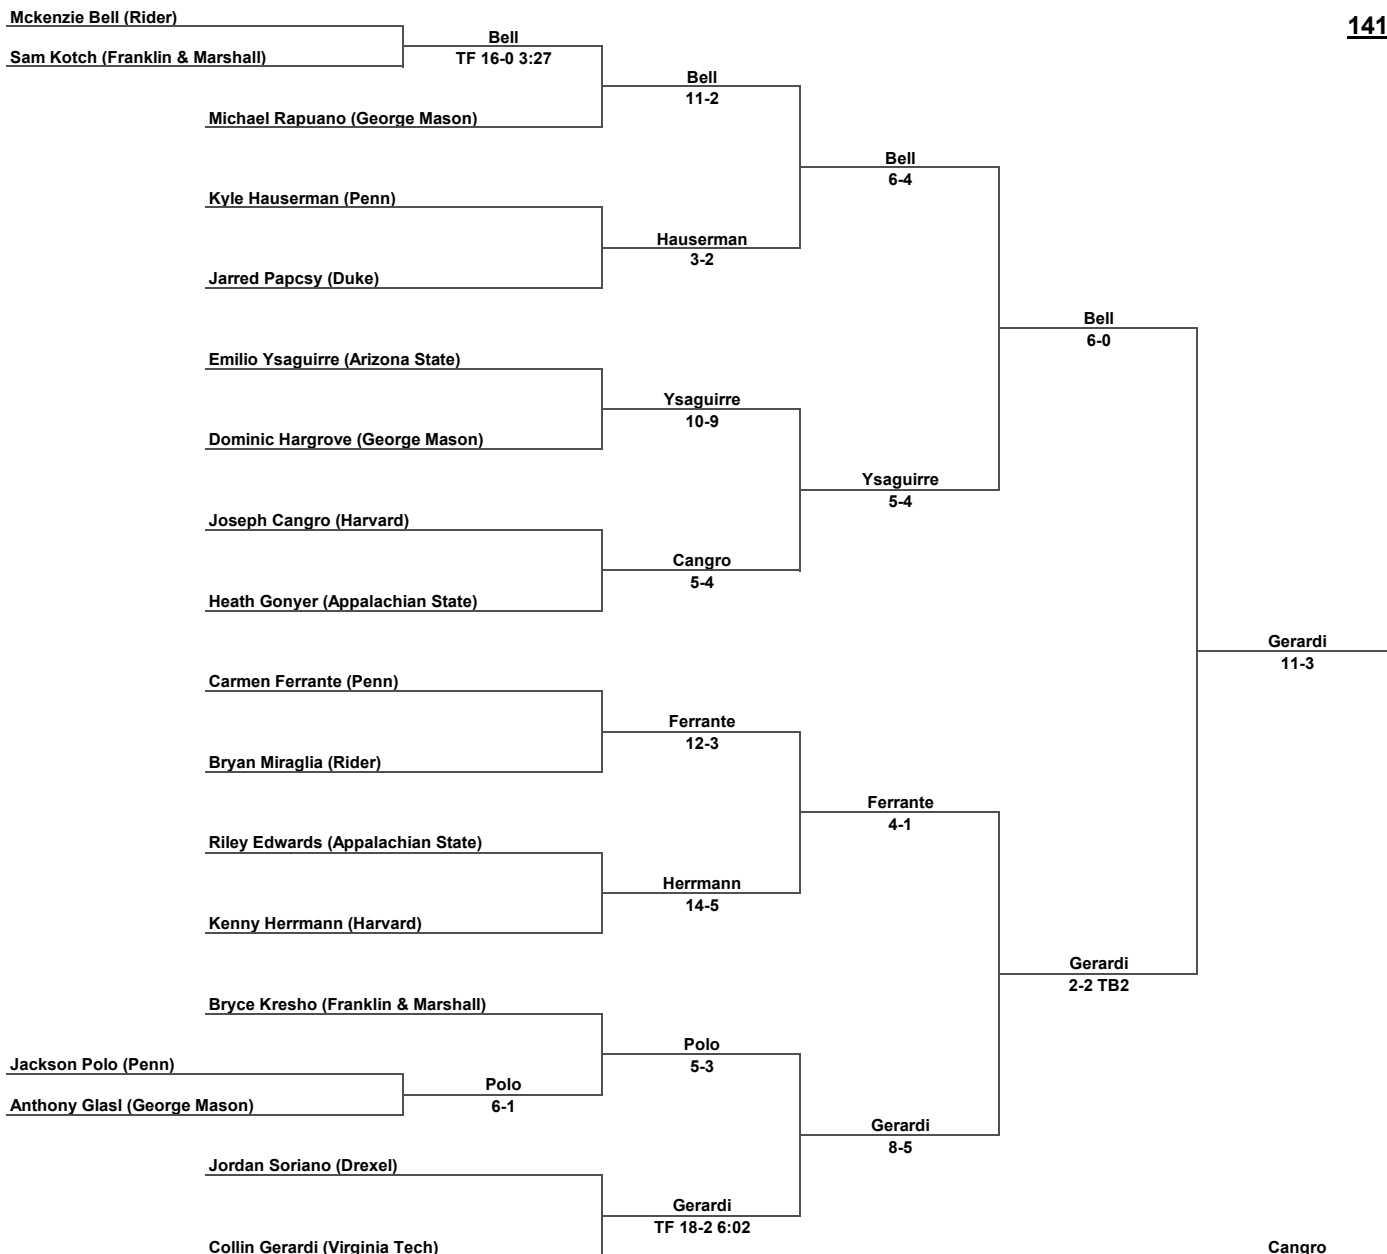

Inside Our Game - Keystone Classic Coverage

125 LBS

Inside Our Game - Keystone Classic Coverage

133 LBS

Inside Our Game - Keystone Classic Coverage

141 LBS

Inside Our Game - Keystone Classic Coverage

149 LBS

Inside Our Game - Keystone Classic Coverage

157 LBS

Inside Our Game - Keystone Classic Coverage

165 LBS

Inside Our Game - Keystone Classic Coverage

174 LBS

Inside Our Game - Keystone Classic Coverage

184 LBS

Inside Our Game - Keystone Classic Coverage

197 LBS

Inside Our Game - Keystone Classic Coverage

285 LBS