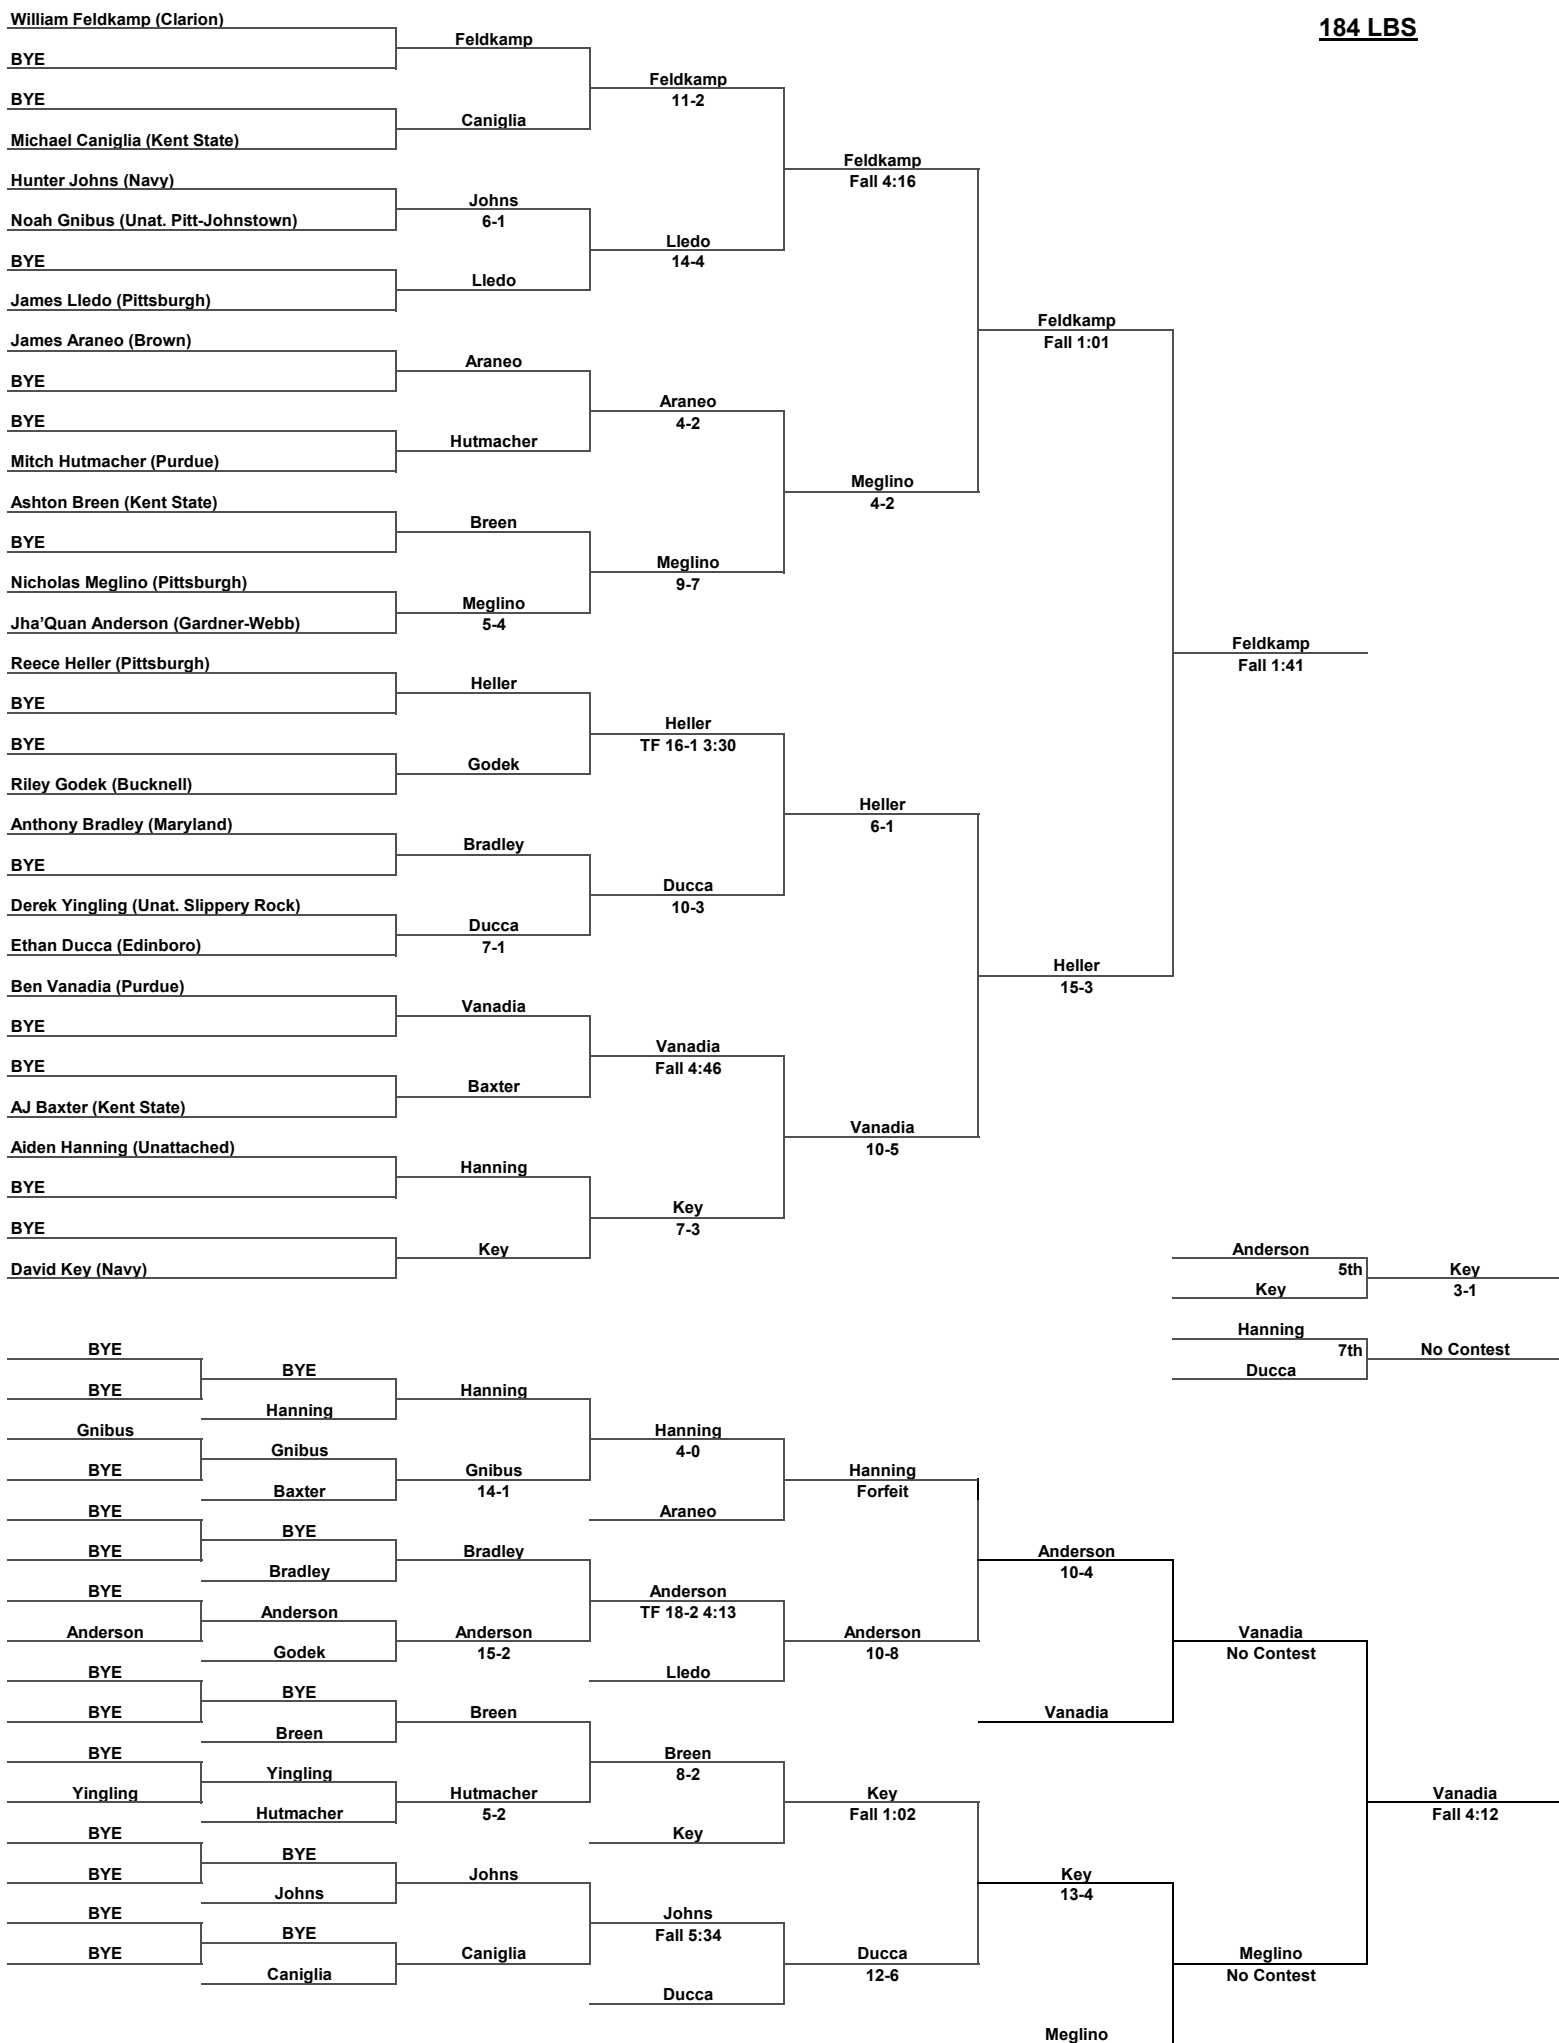

Inside Our Game - Clarion Open Coverage

184 LBS