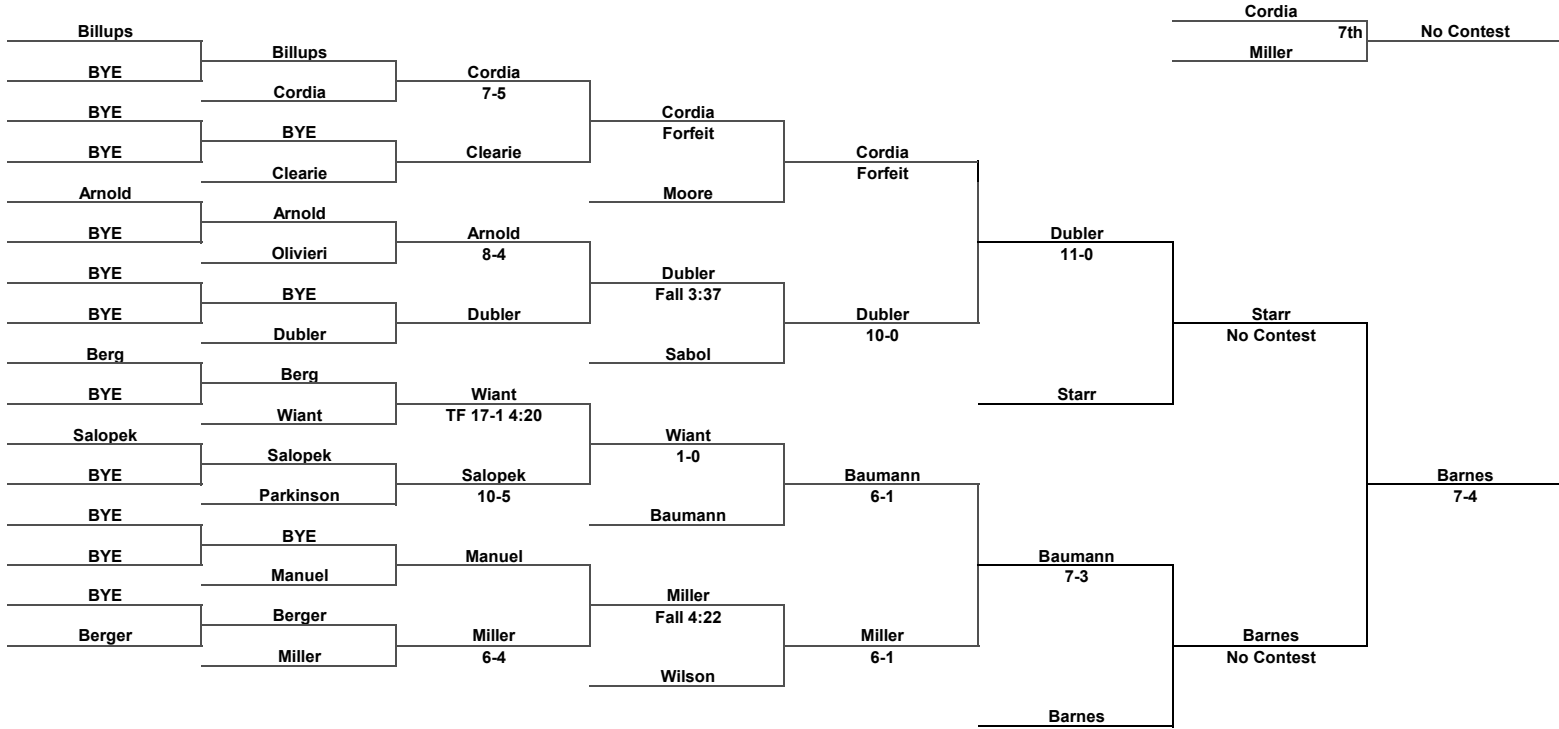

Inside Our Game - Clarion Open Coverage

174 LBS