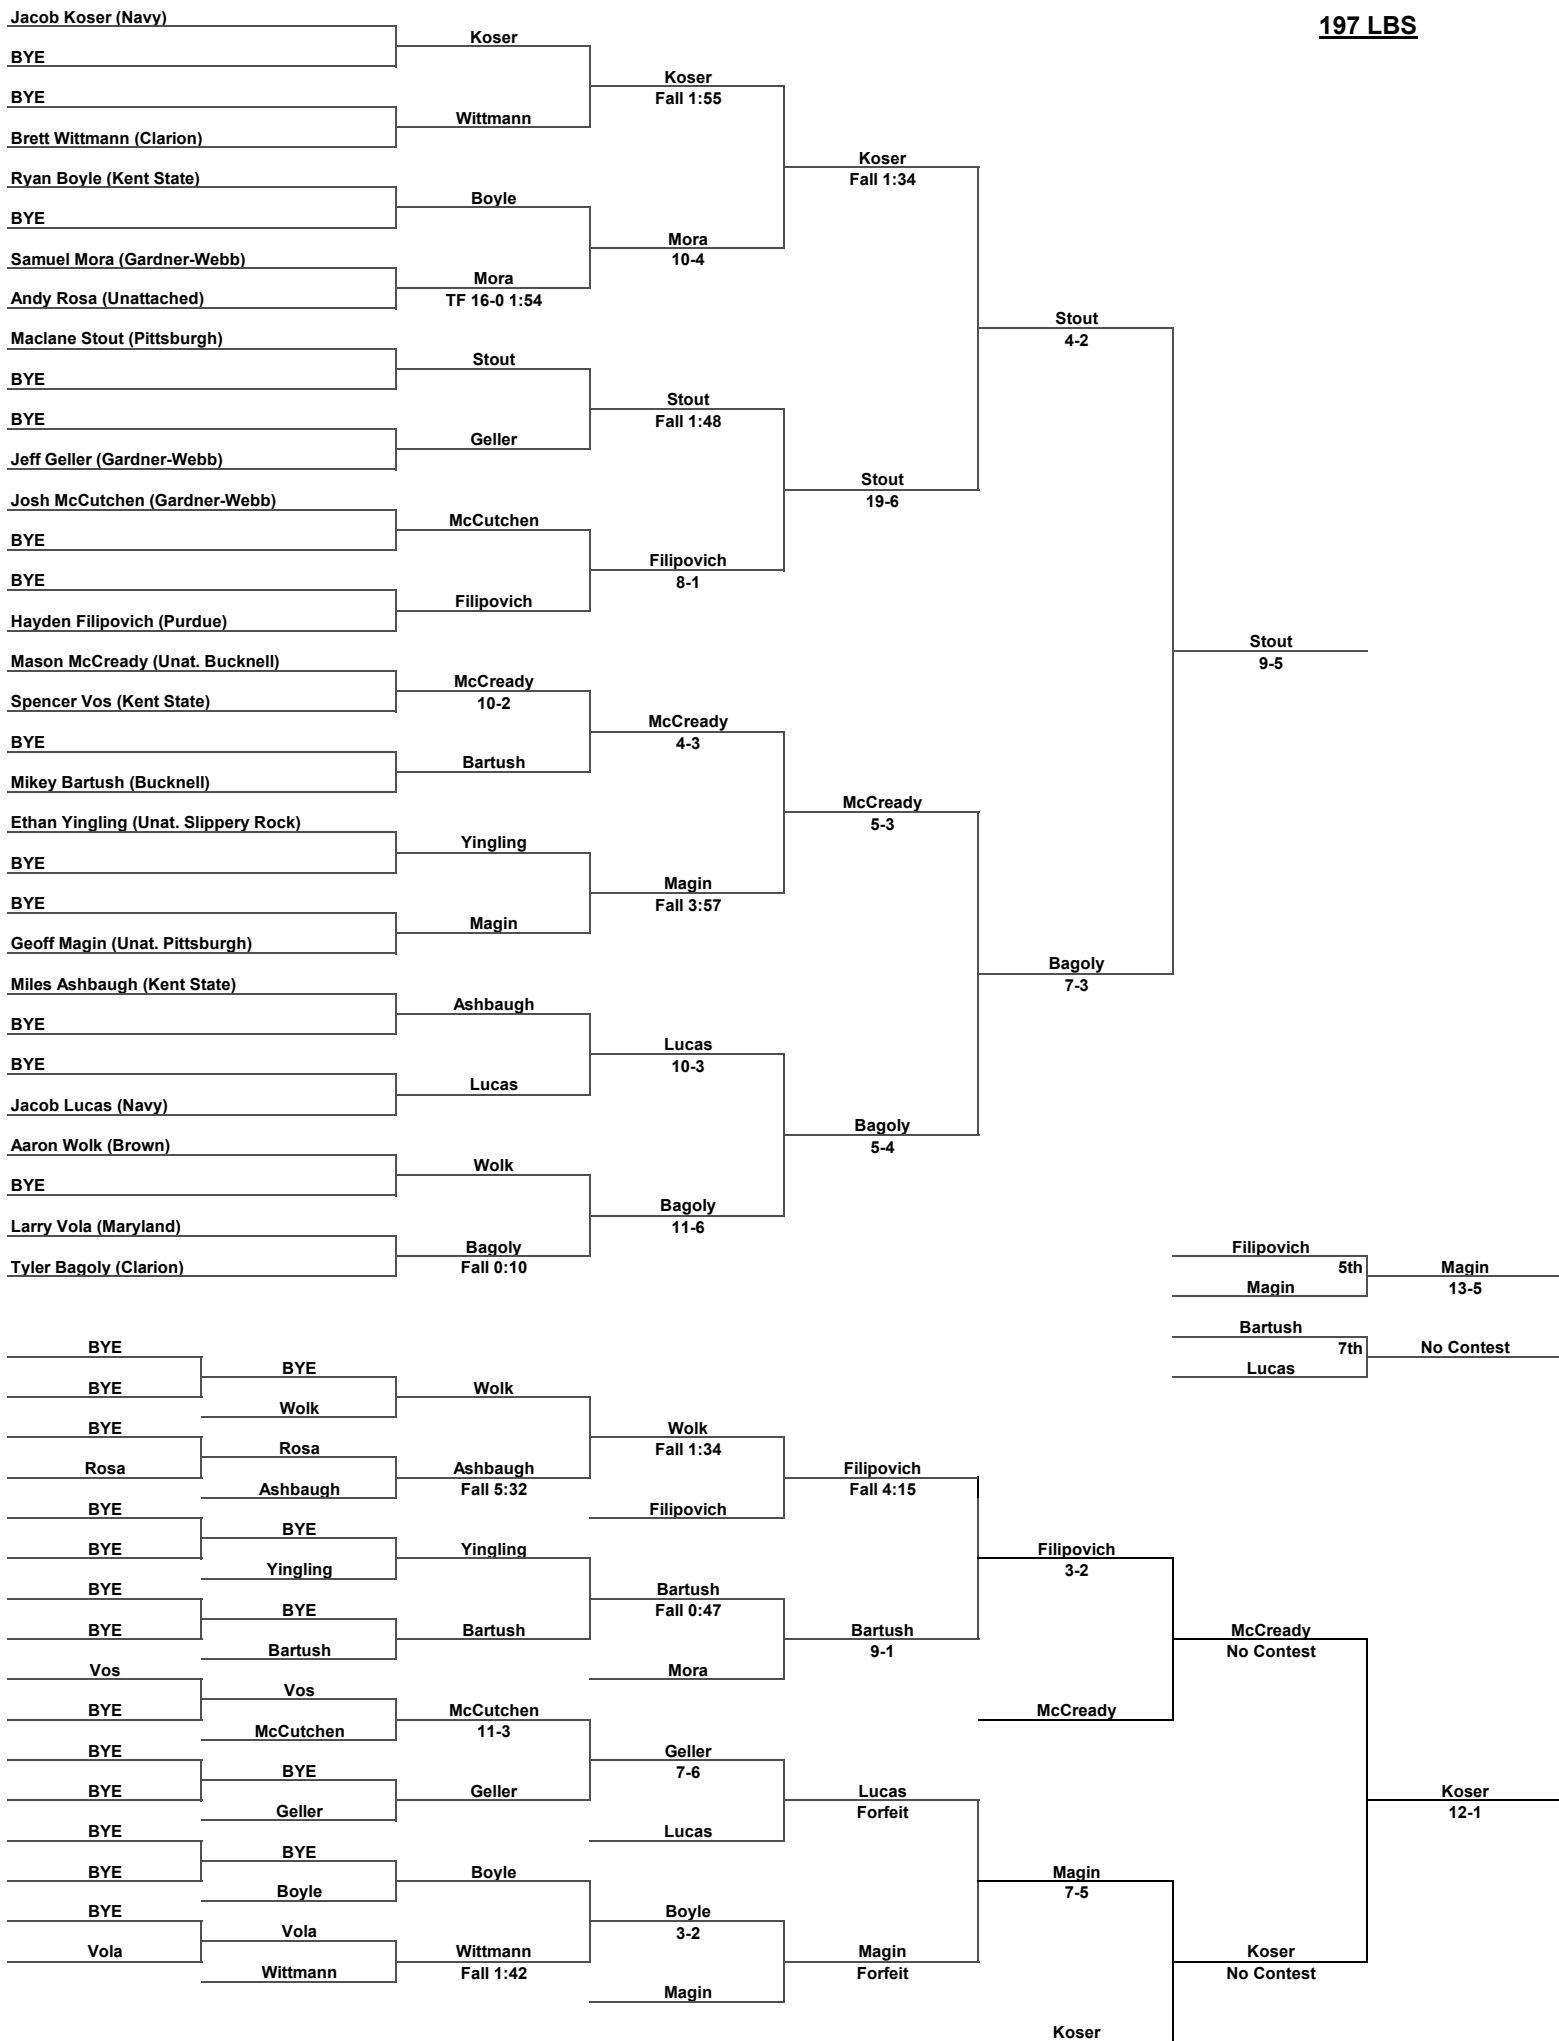

174 LBS

Inside Our Game - Clarion Open Coverage

184 LBS

Inside Our Game - Clarion Open Coverage

197 LBS

Inside Our Game - Clarion Open Coverage

285 LBS