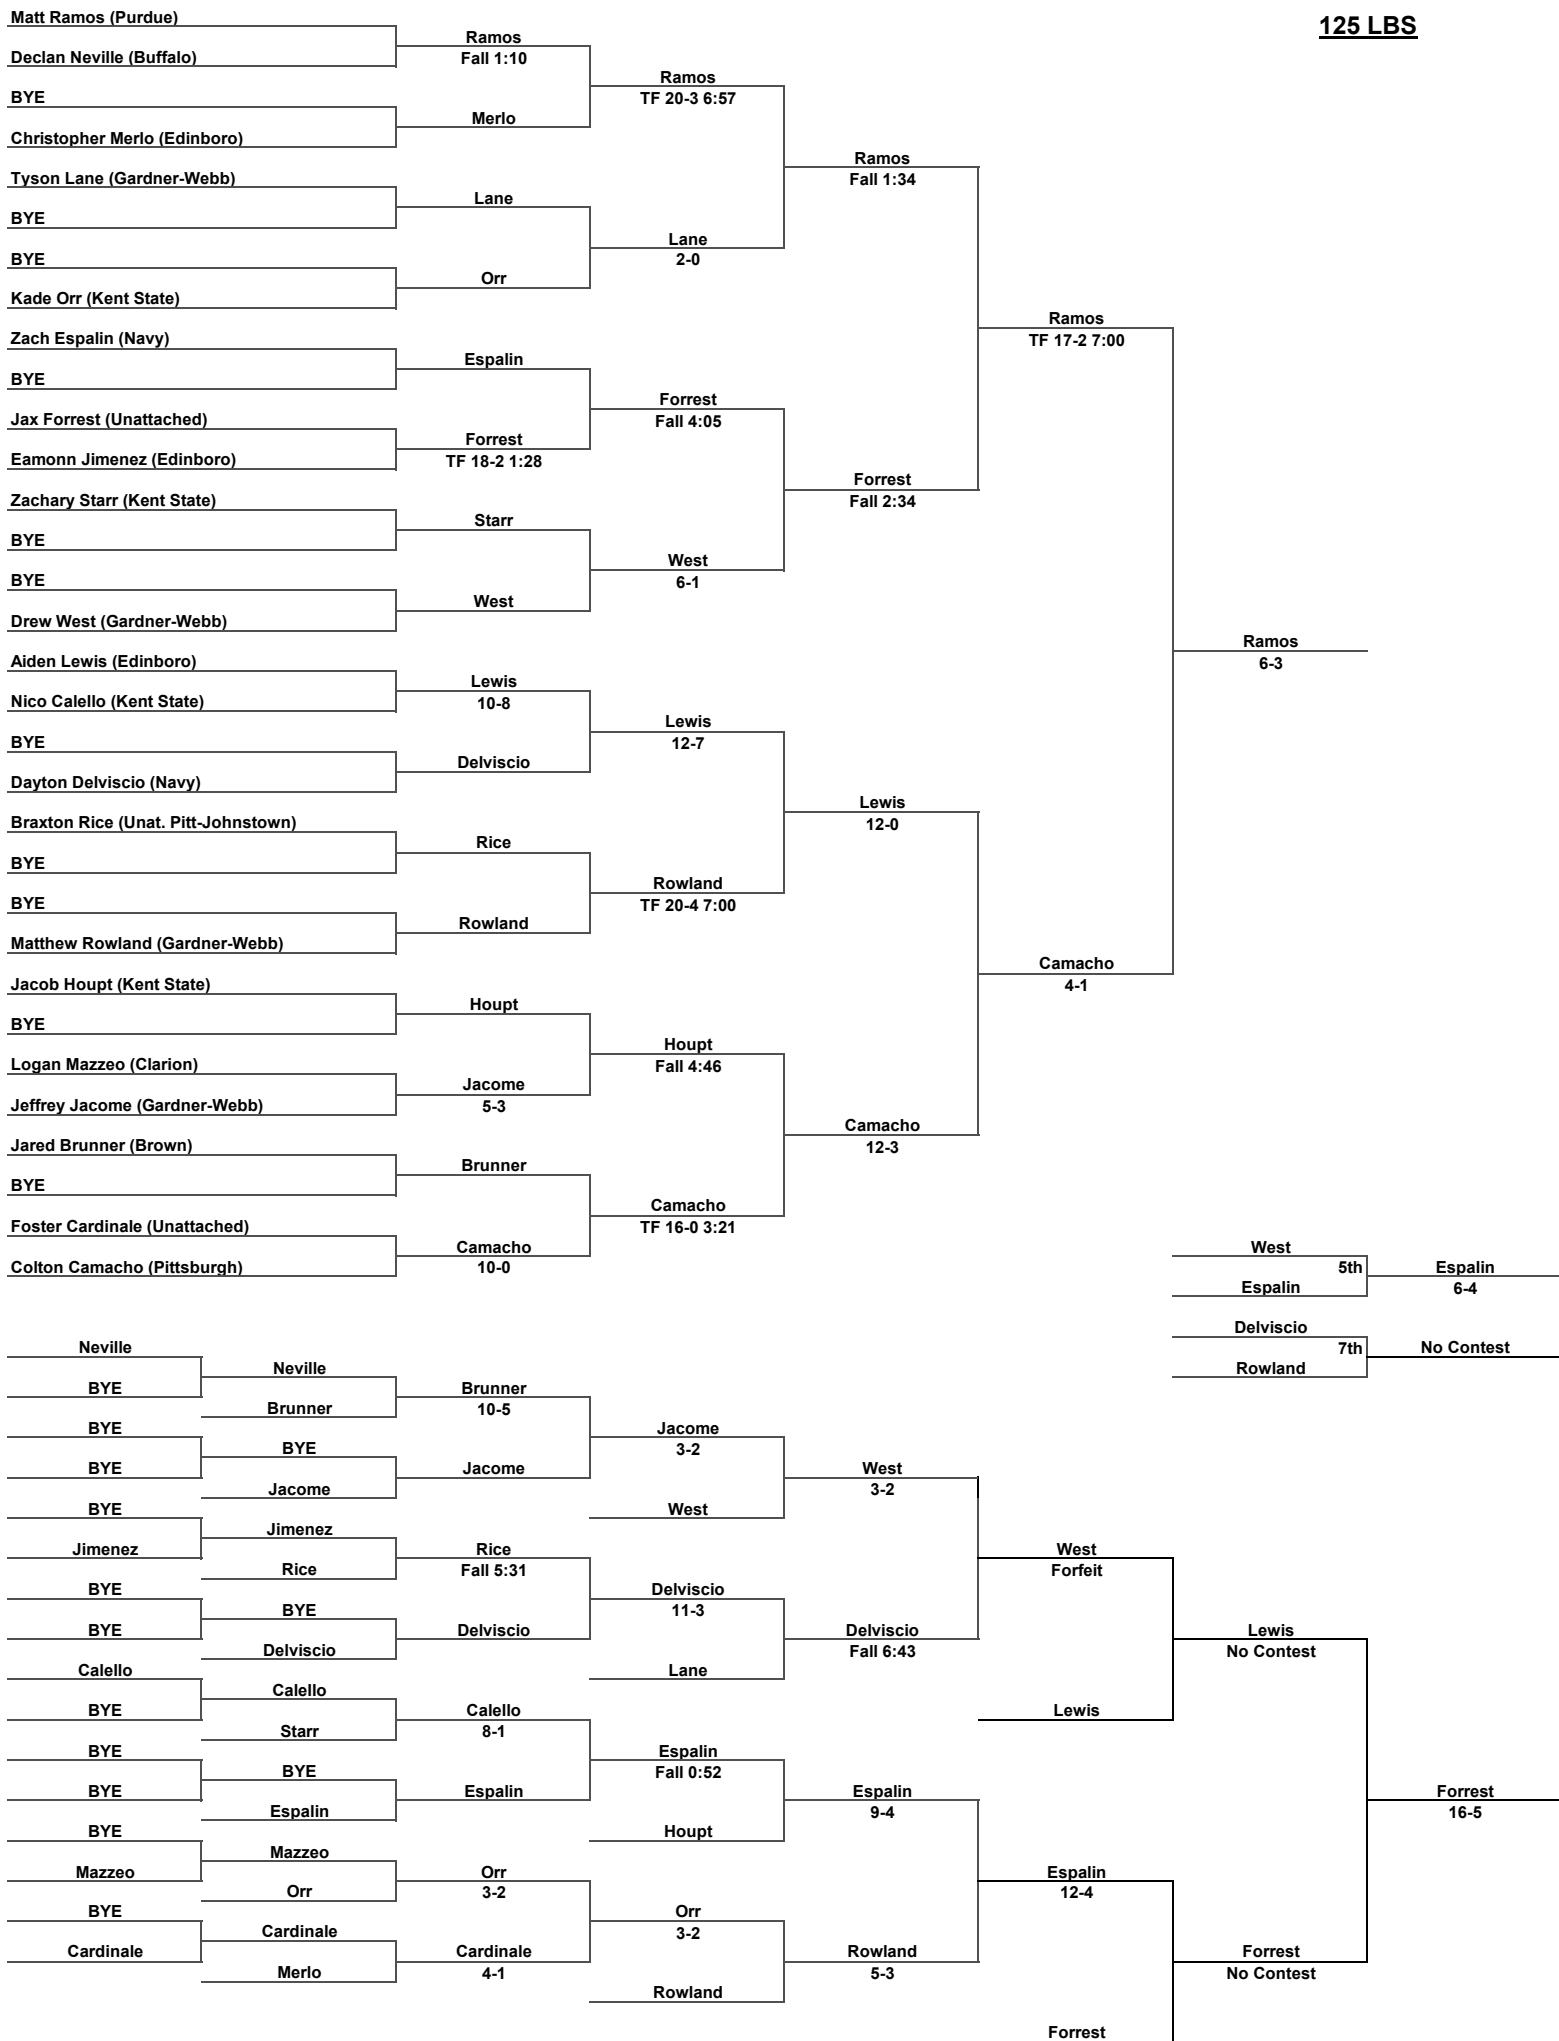

Inside Our Game - Clarion Open Coverage

125 LBS

Inside Our Game - Clarion Open Coverage

133 LBS

Inside Our Game - Clarion Open Coverage

Parker Filius (Purdue)

BYE

Luke Lucerne (Navy)