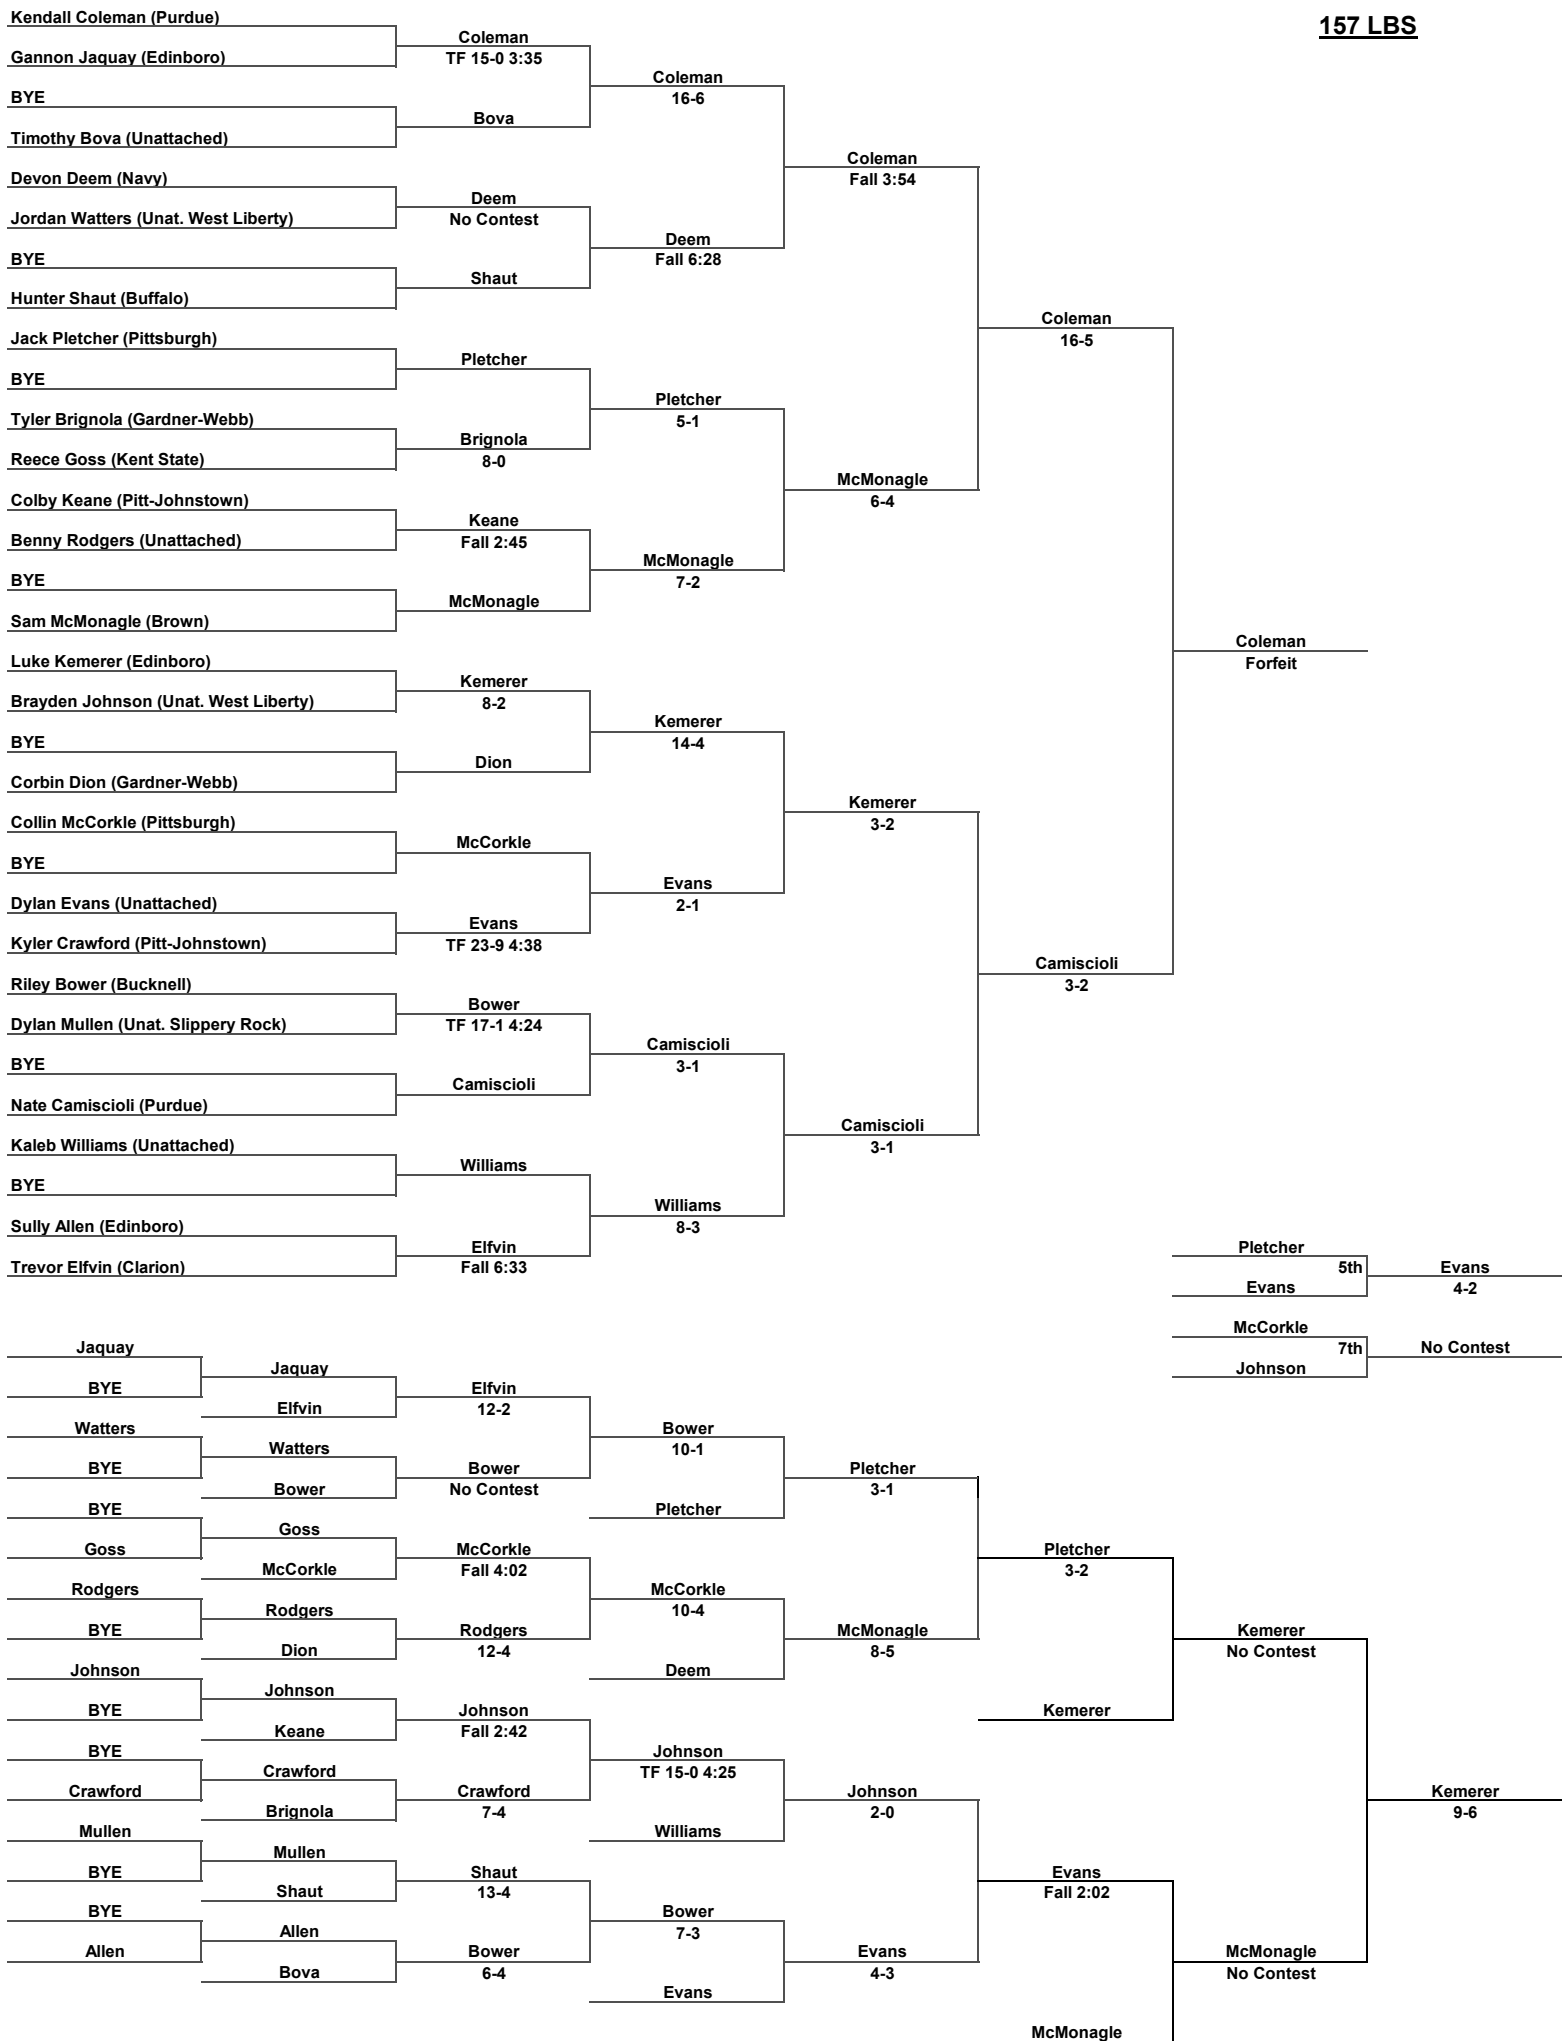

Ohl

Inside Our Game - Clarion Open Coverage

149 LBS

Inside Our Game - Clarion Open Coverage

157 LBS

Inside Our Game - Clarion Open Coverage

165 LBS

Inside Our Game - Clarion Open Coverage