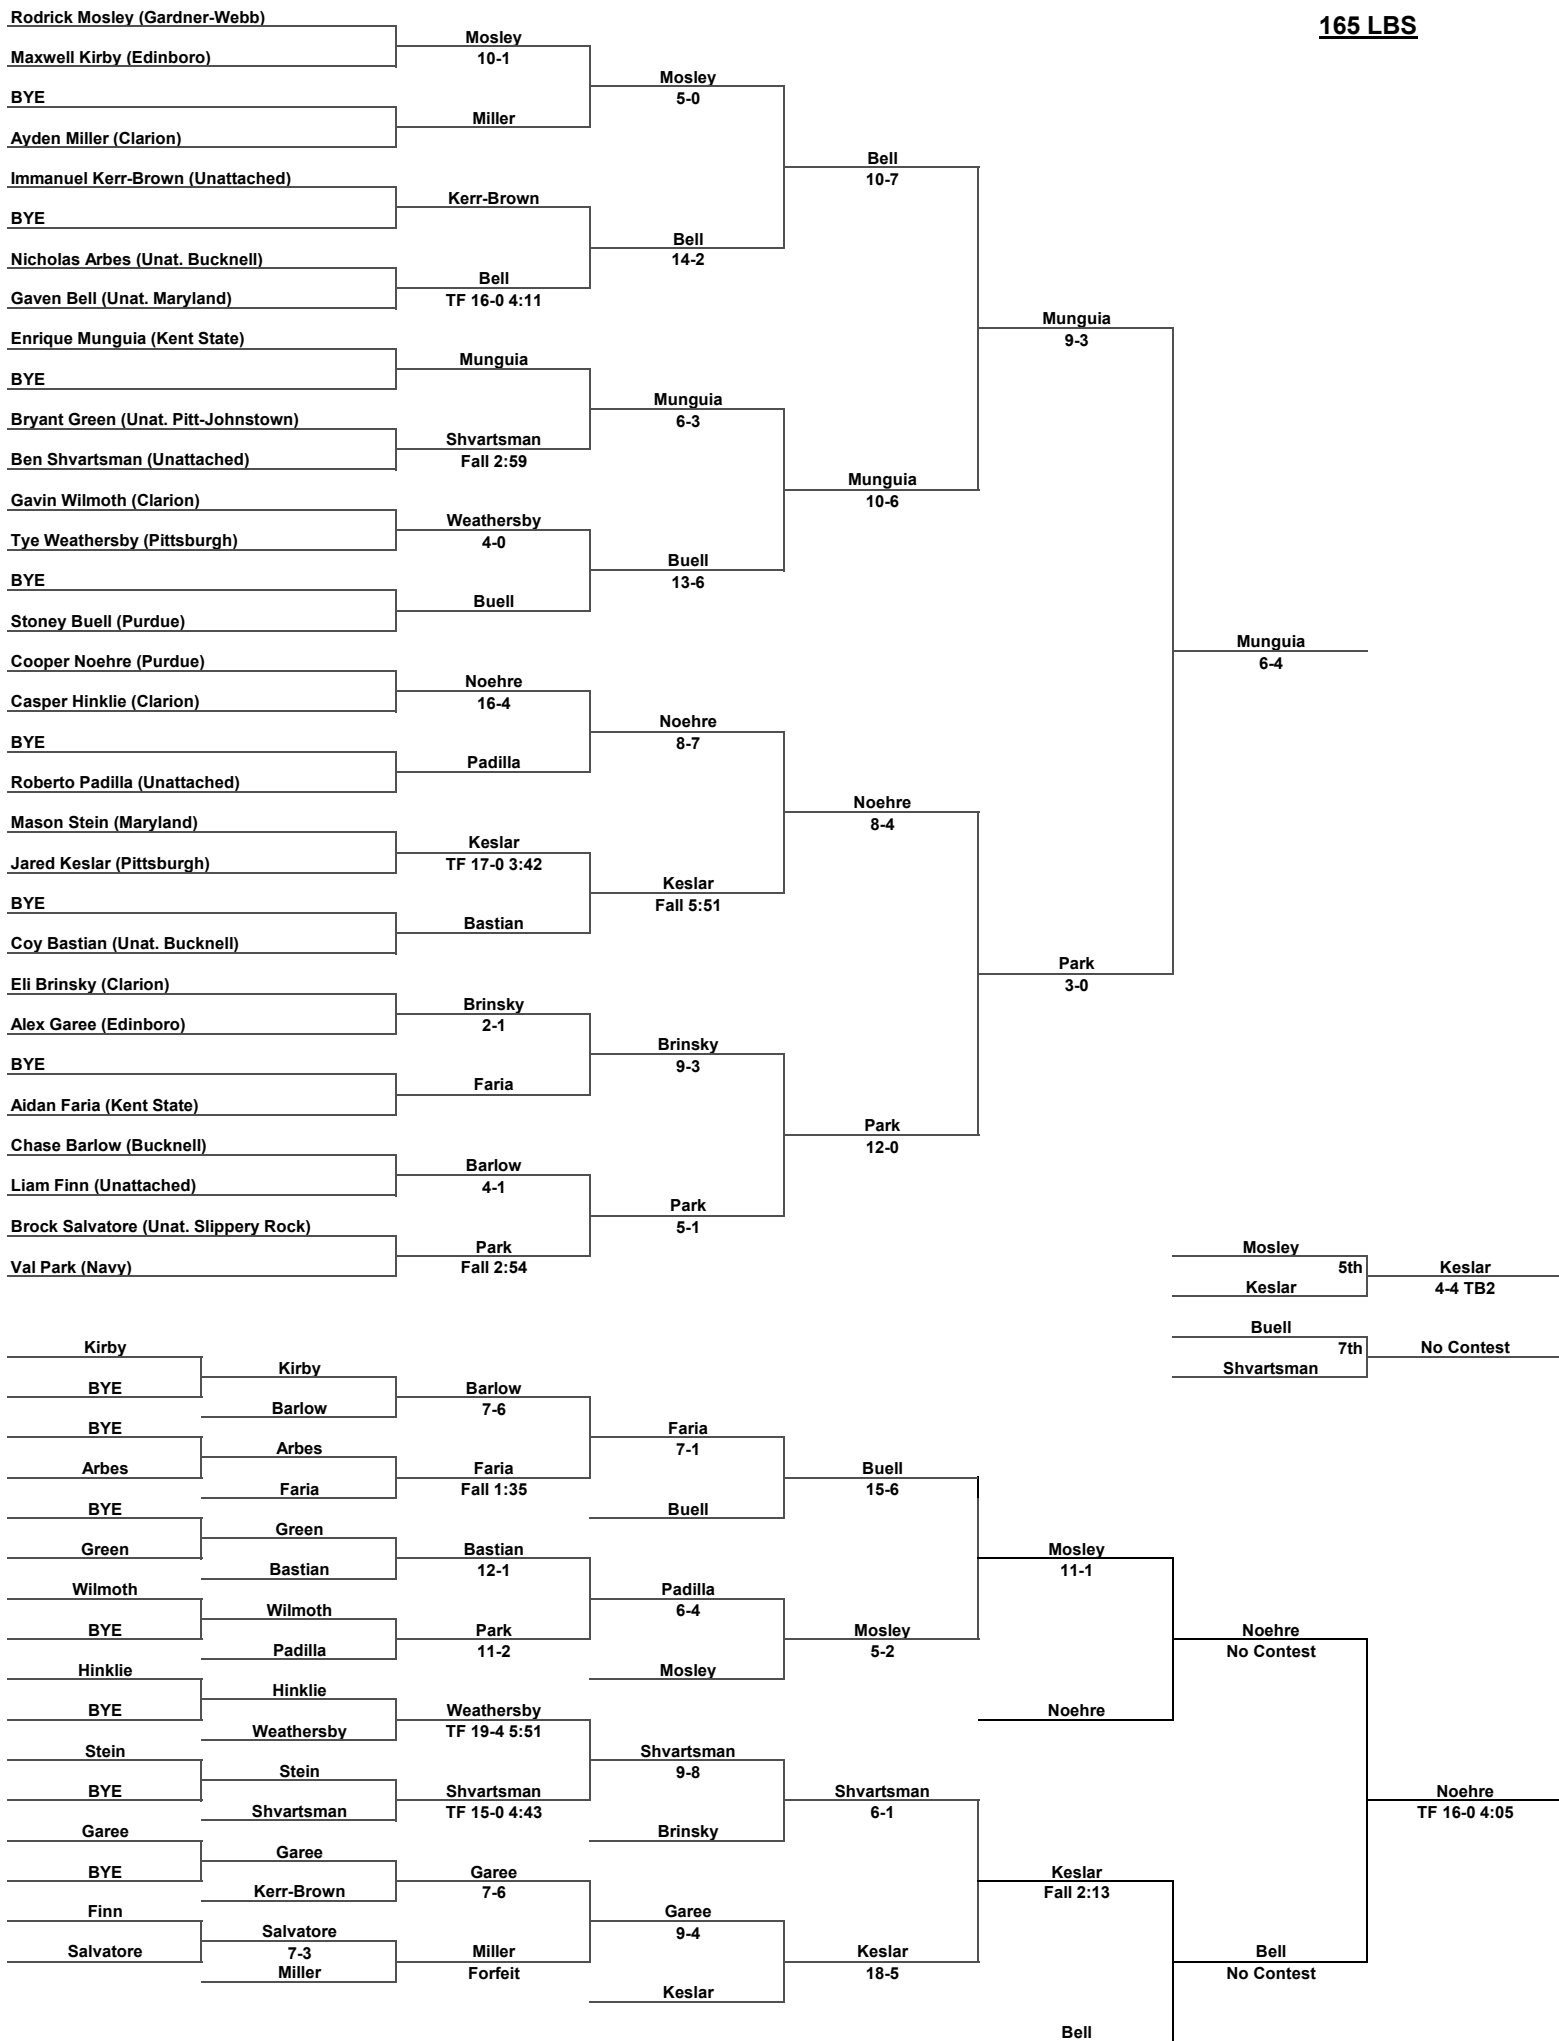

Ohl

Inside Our Game - Clarion Open Coverage

149 LBS

Inside Our Game - Clarion Open Coverage

157 LBS

Inside Our Game - Clarion Open Coverage

165 LBS

Inside Our Game - Clarion Open Coverage