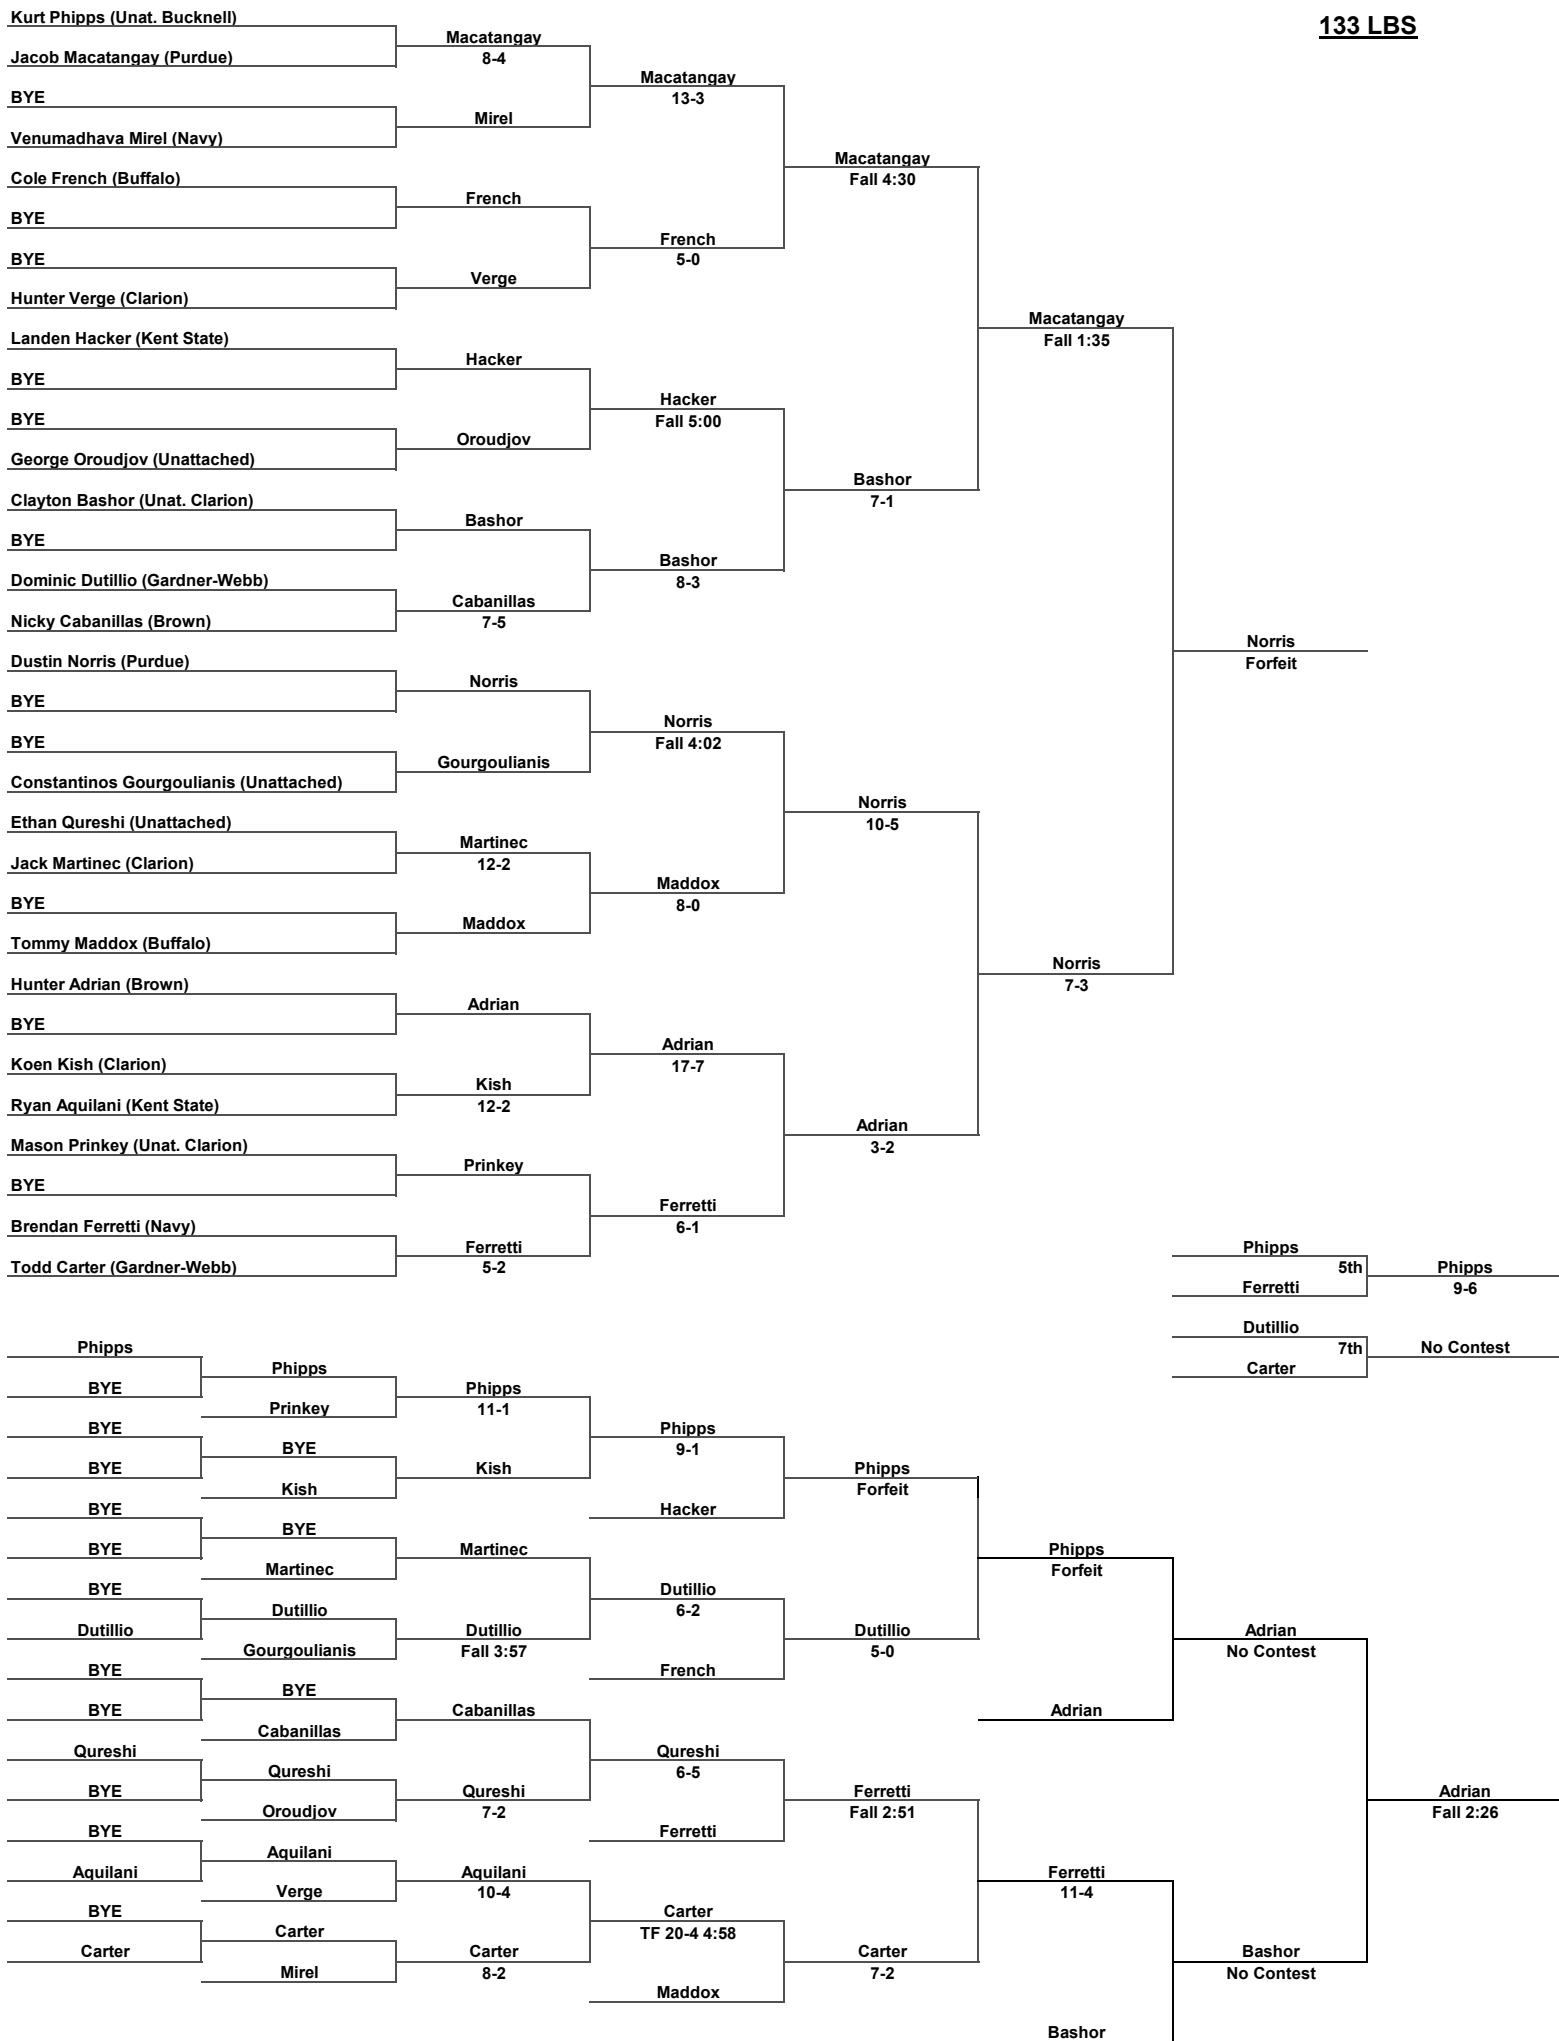

Inside Our Game - Clarion Open Coverage

125 LBS

Inside Our Game - Clarion Open Coverage

133 LBS

Inside Our Game - Clarion Open Coverage

Parker Filius (Purdue)

BYE

Luke Lucerne (Navy)