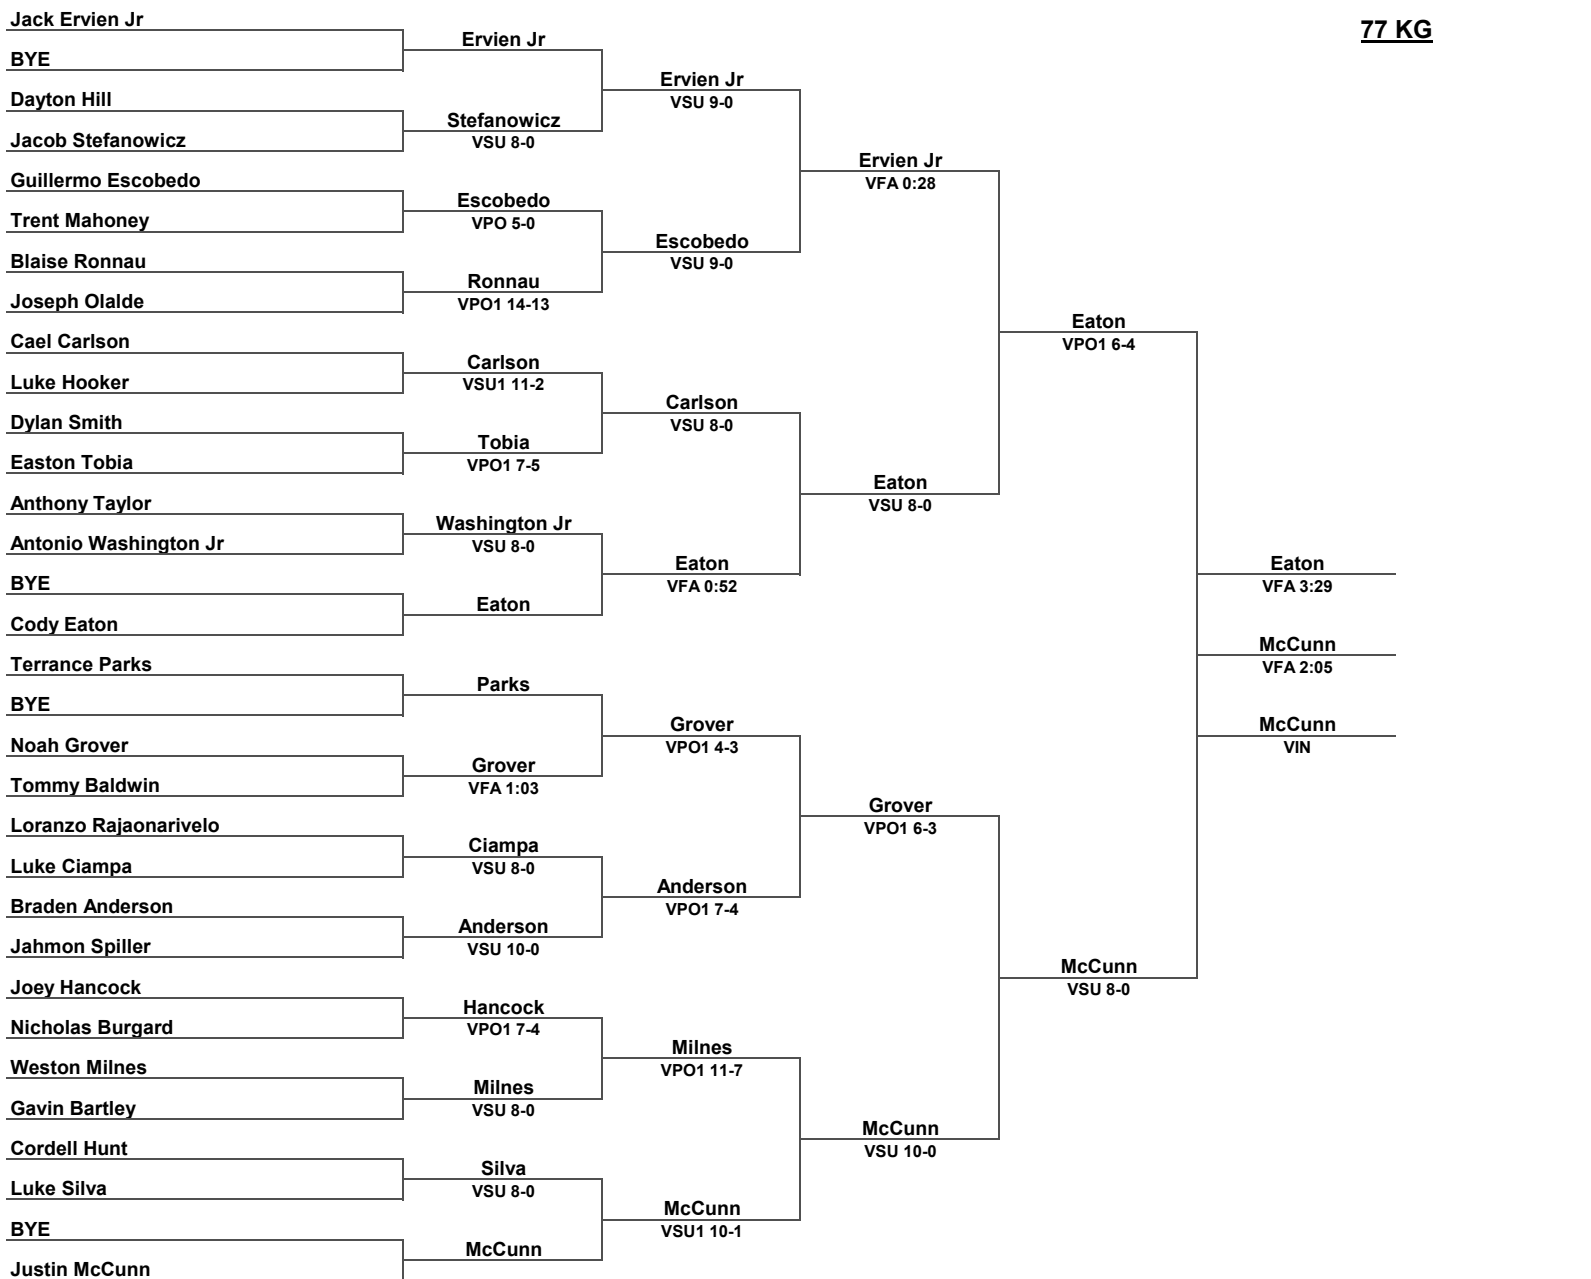

Inside Our Game - 2022 U23 Greco-Roman WTT Coverage

77 KG