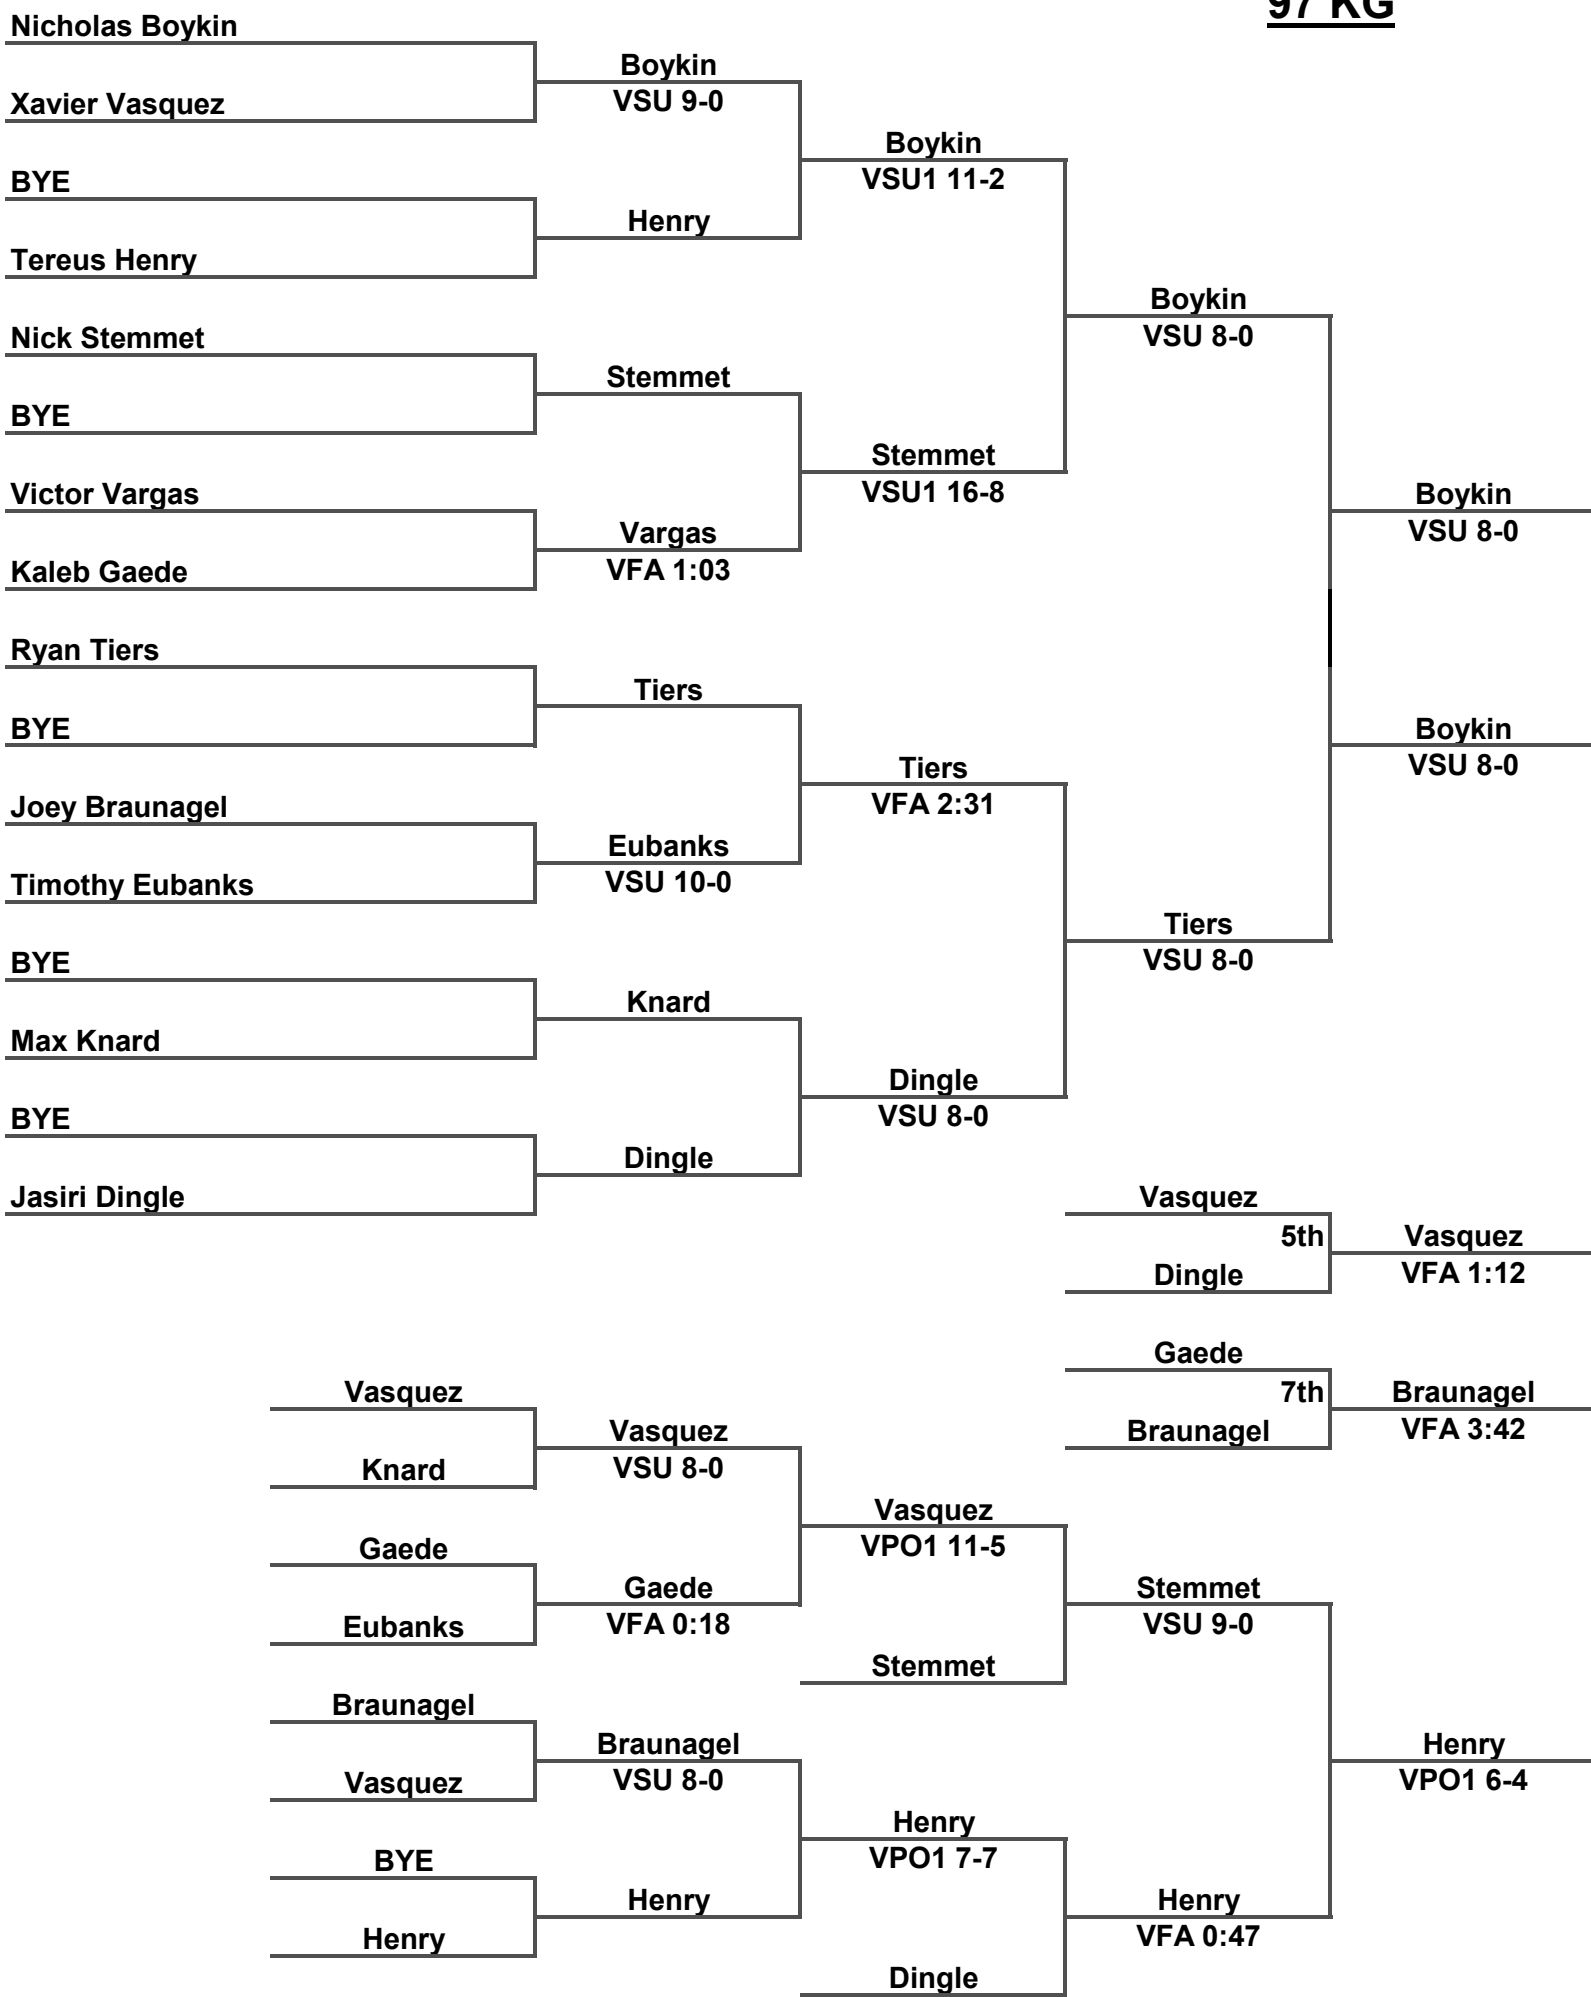

Inside Our Game - 2022 U23 Greco-Roman WTT Coverage

97 KG