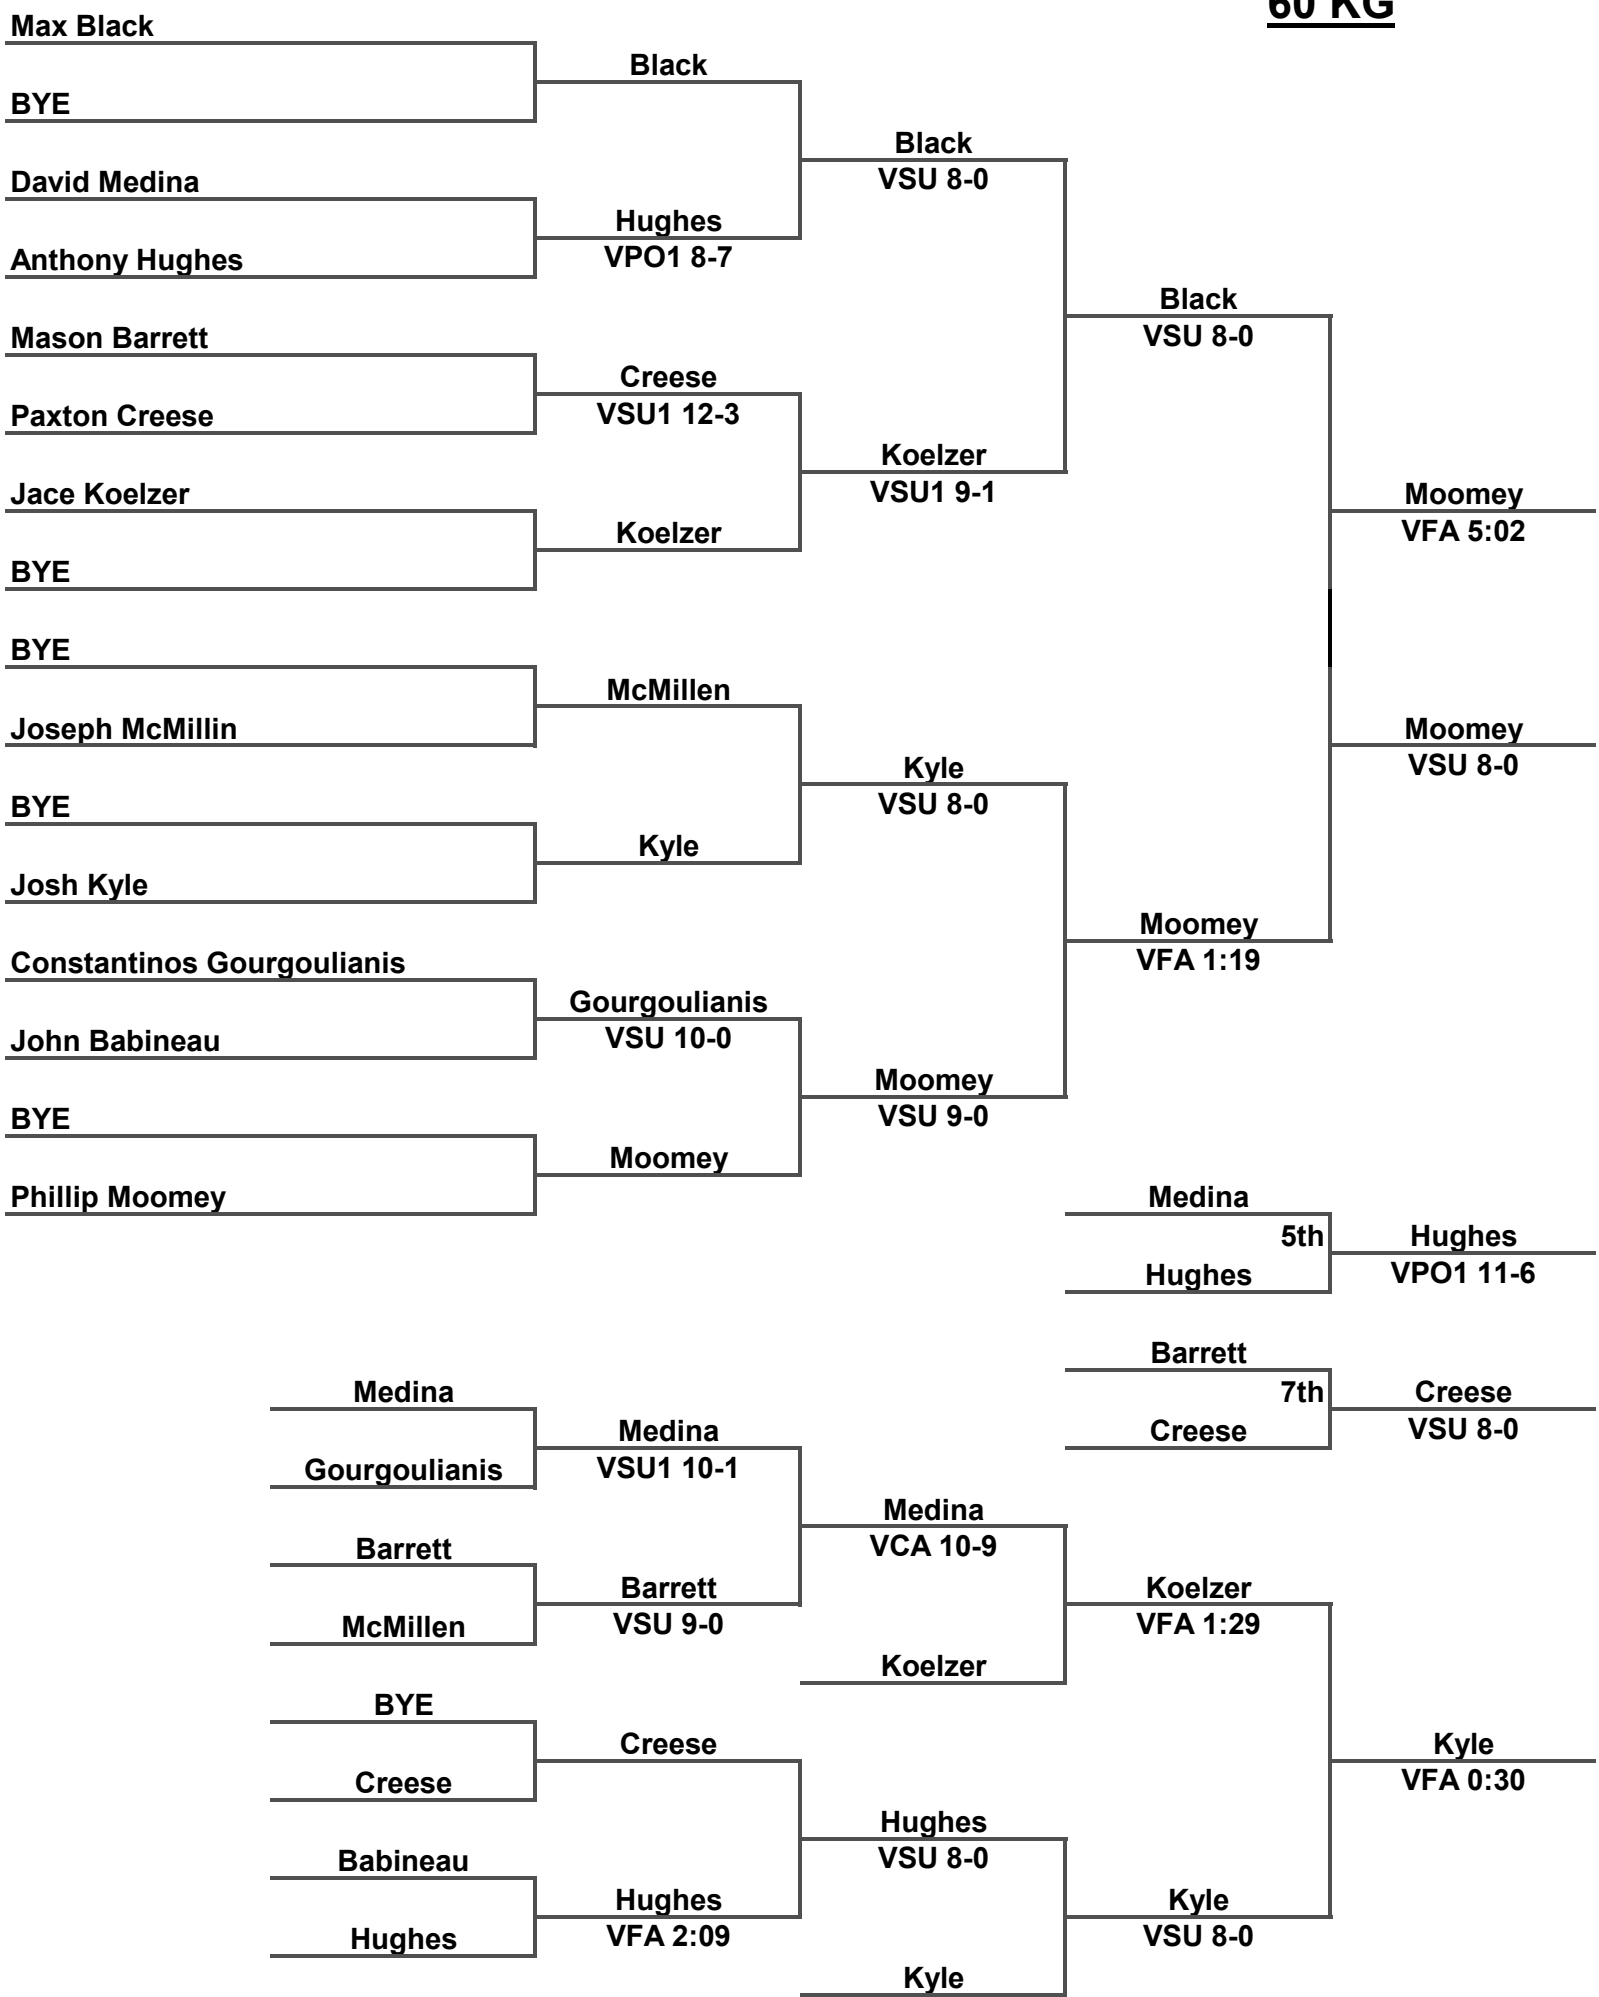

Inside Our Game - 2022 U23 Greco-Roman WTT Coverage

60 KG