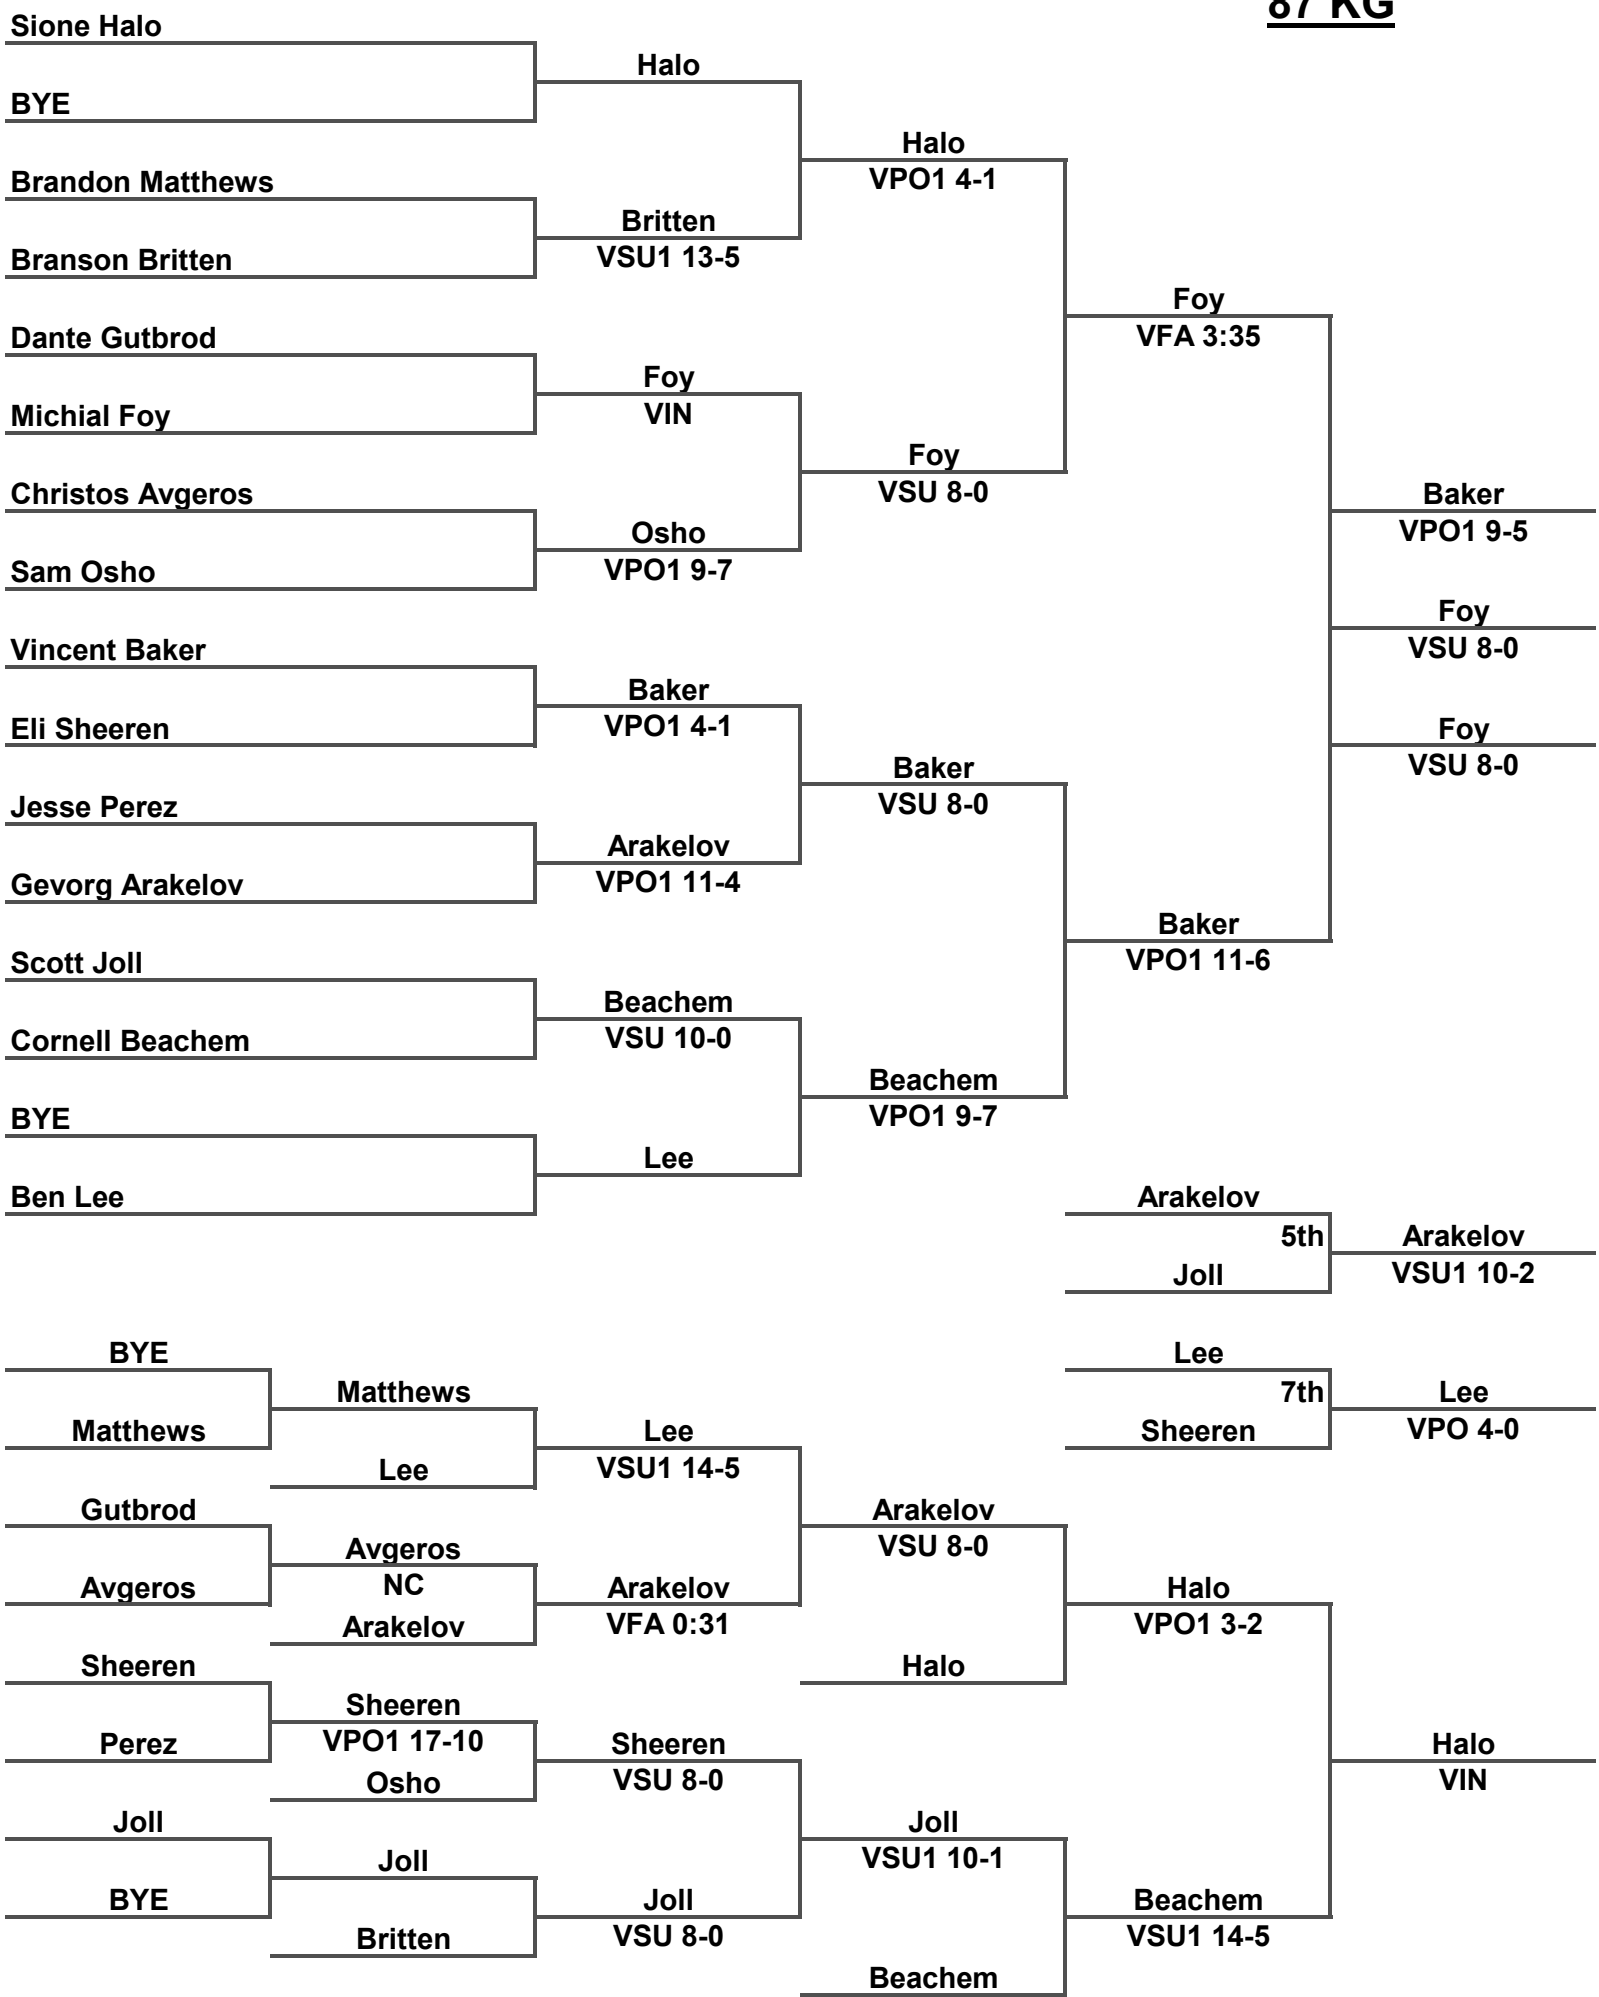

Inside Our Game - 2022 U23 Greco-Roman WTT Coverage

87 KG