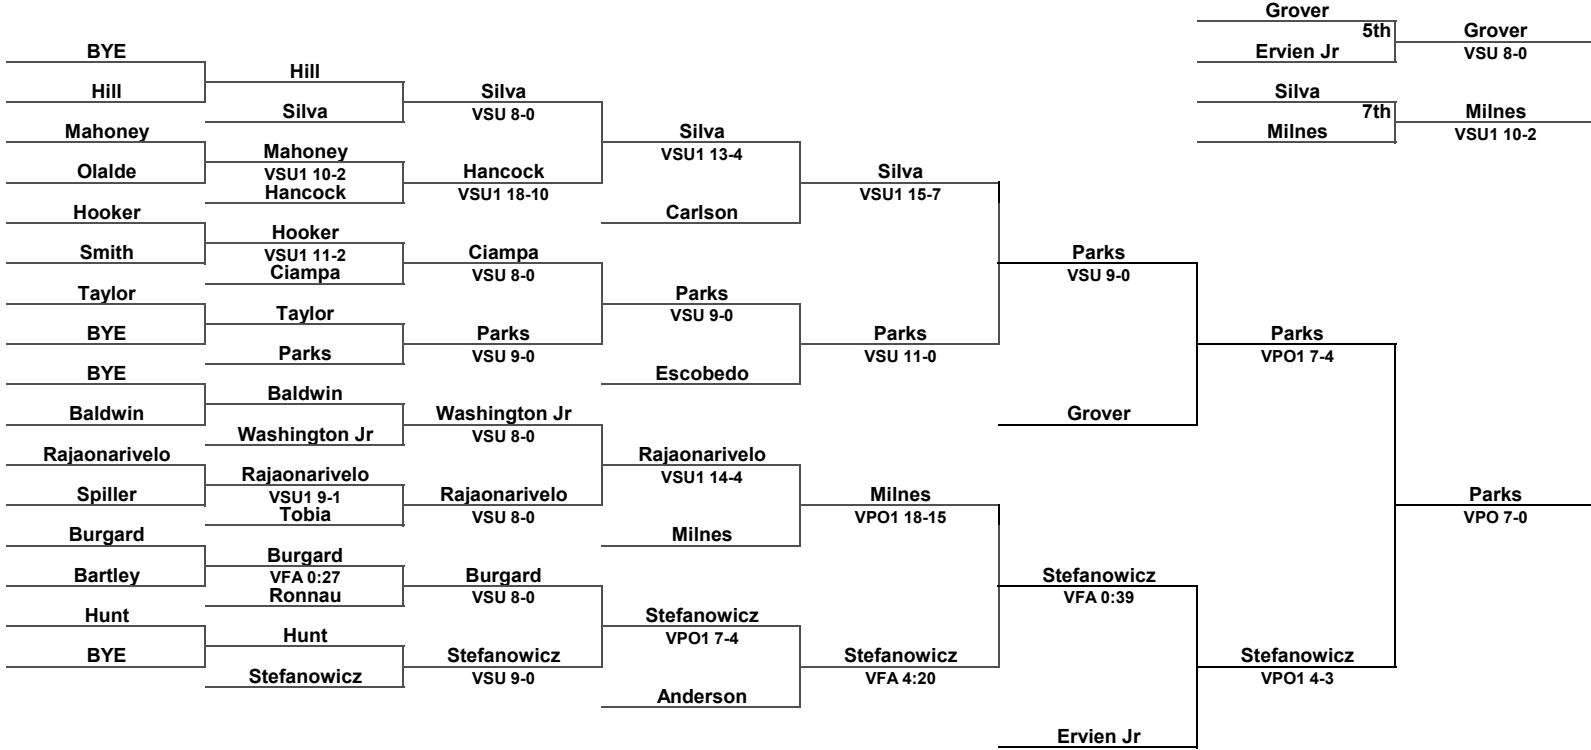

Inside Our Game - 2022 U23 Greco-Roman WTT Coverage

77 KG