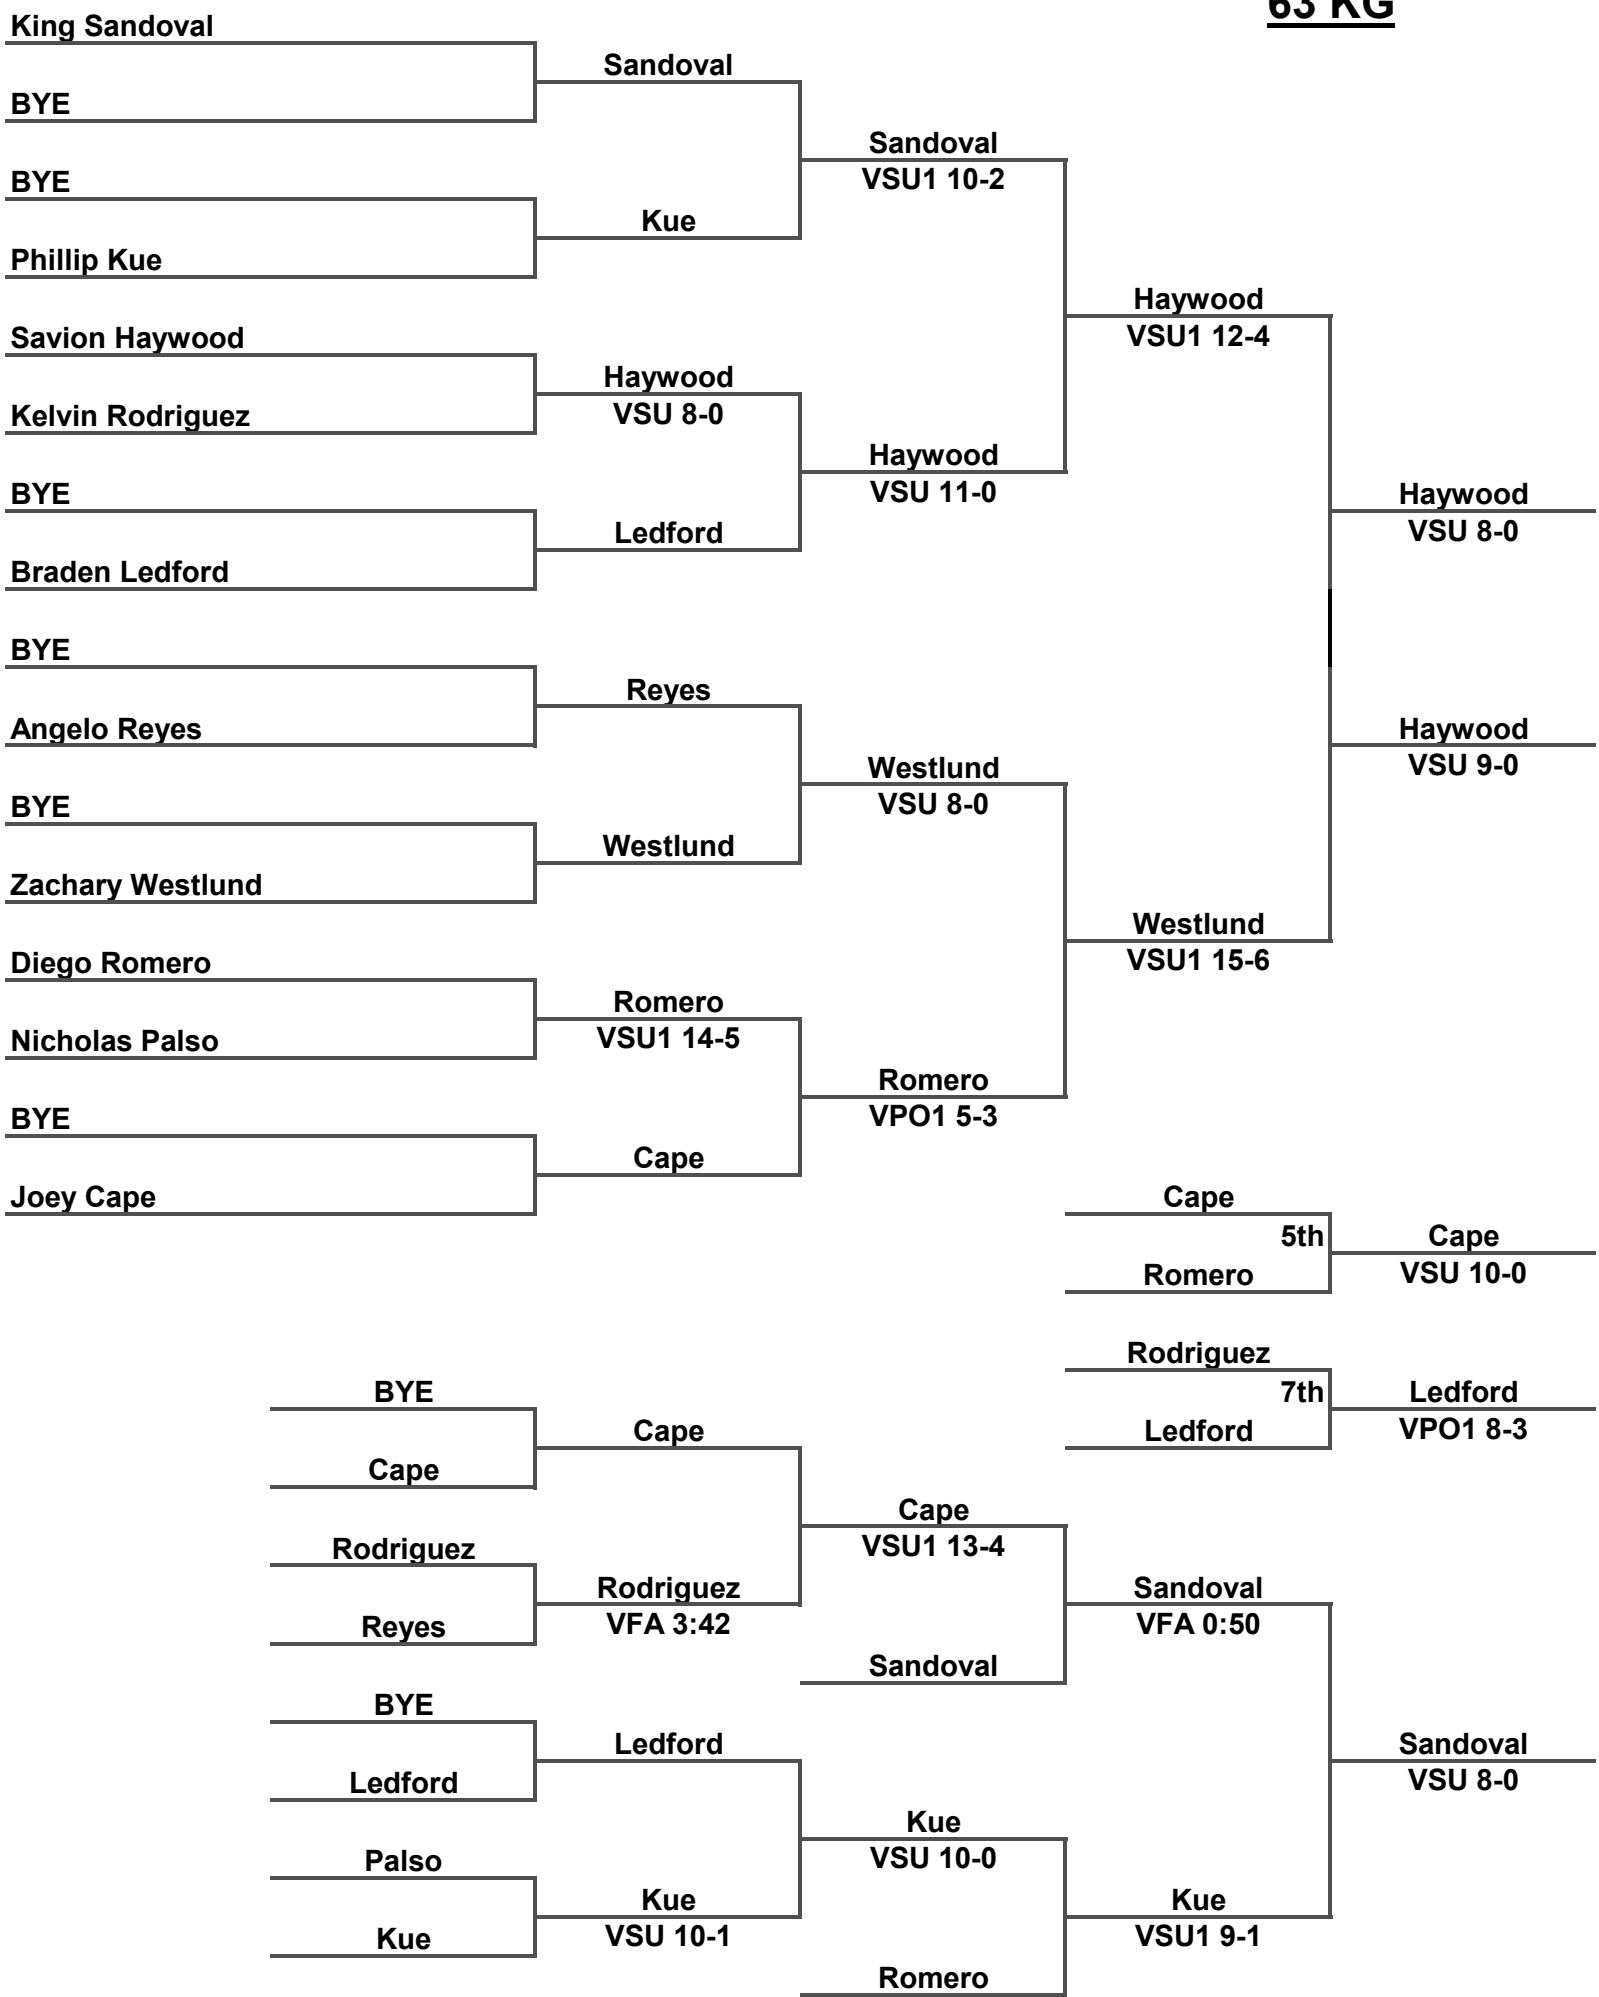

Inside Our Game - 2022 U23 Greco-Roman WTT Coverage

63 KG