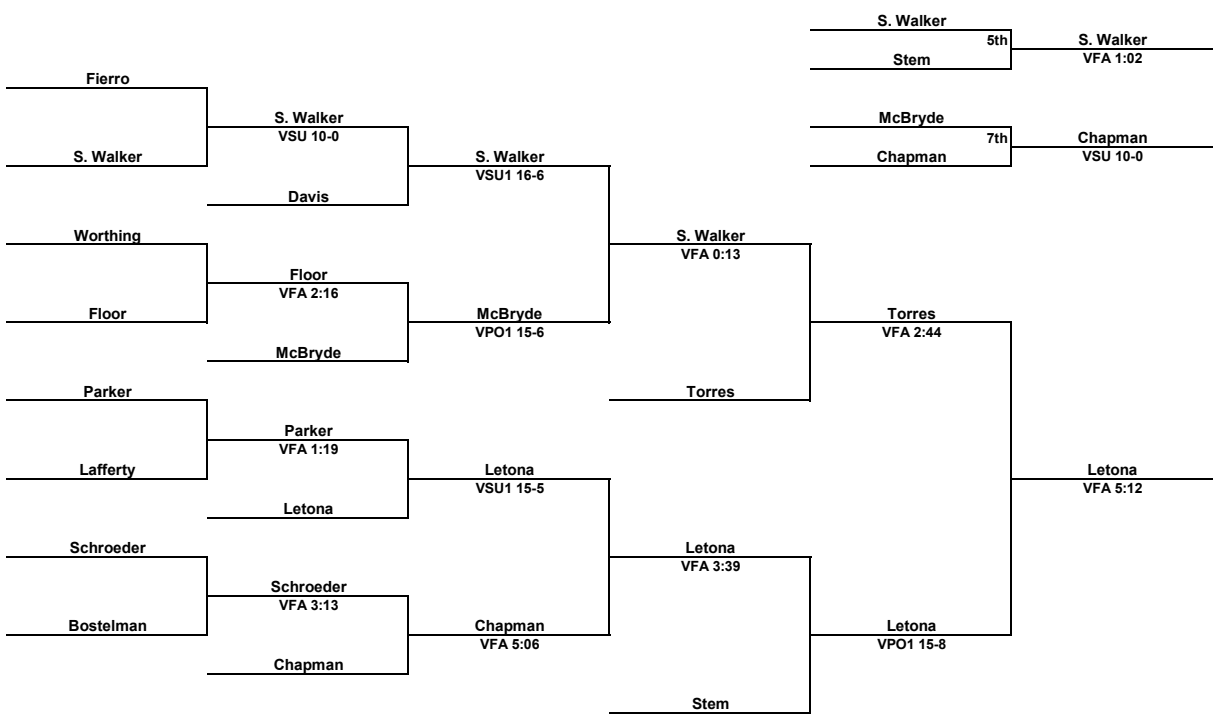

Inside Our Game - U23 Women's Nationals Championship Coverage

65 KG

Ashlynn Ortega (Colorado)
BYE
Kendall Bostelman (Ohio)
BYE
Erica Schroeder (California)
BYE
Jamilah McBryde (New York)
BYE
BYE
Maryellen Lafferty (Texas)
BYE
Caitlyn Davis (South Carolina)
Mattison Parker (Texas)
BYE
Grace Stem (Pennsylvania)
BYE
Viktorya Torres (Washington)
BYE
BYE
Stephanie Floor (Pennsylvania)
BYE
Hailey Chapman (California)
Isabel Worthing (Michigan)
BYE
BYE
Emma Walker (Tennessee)
Salome Walker (Indiana)
BYE
BYE
Jocelyn Fierro (California)
Maya Letona (California)
BYE