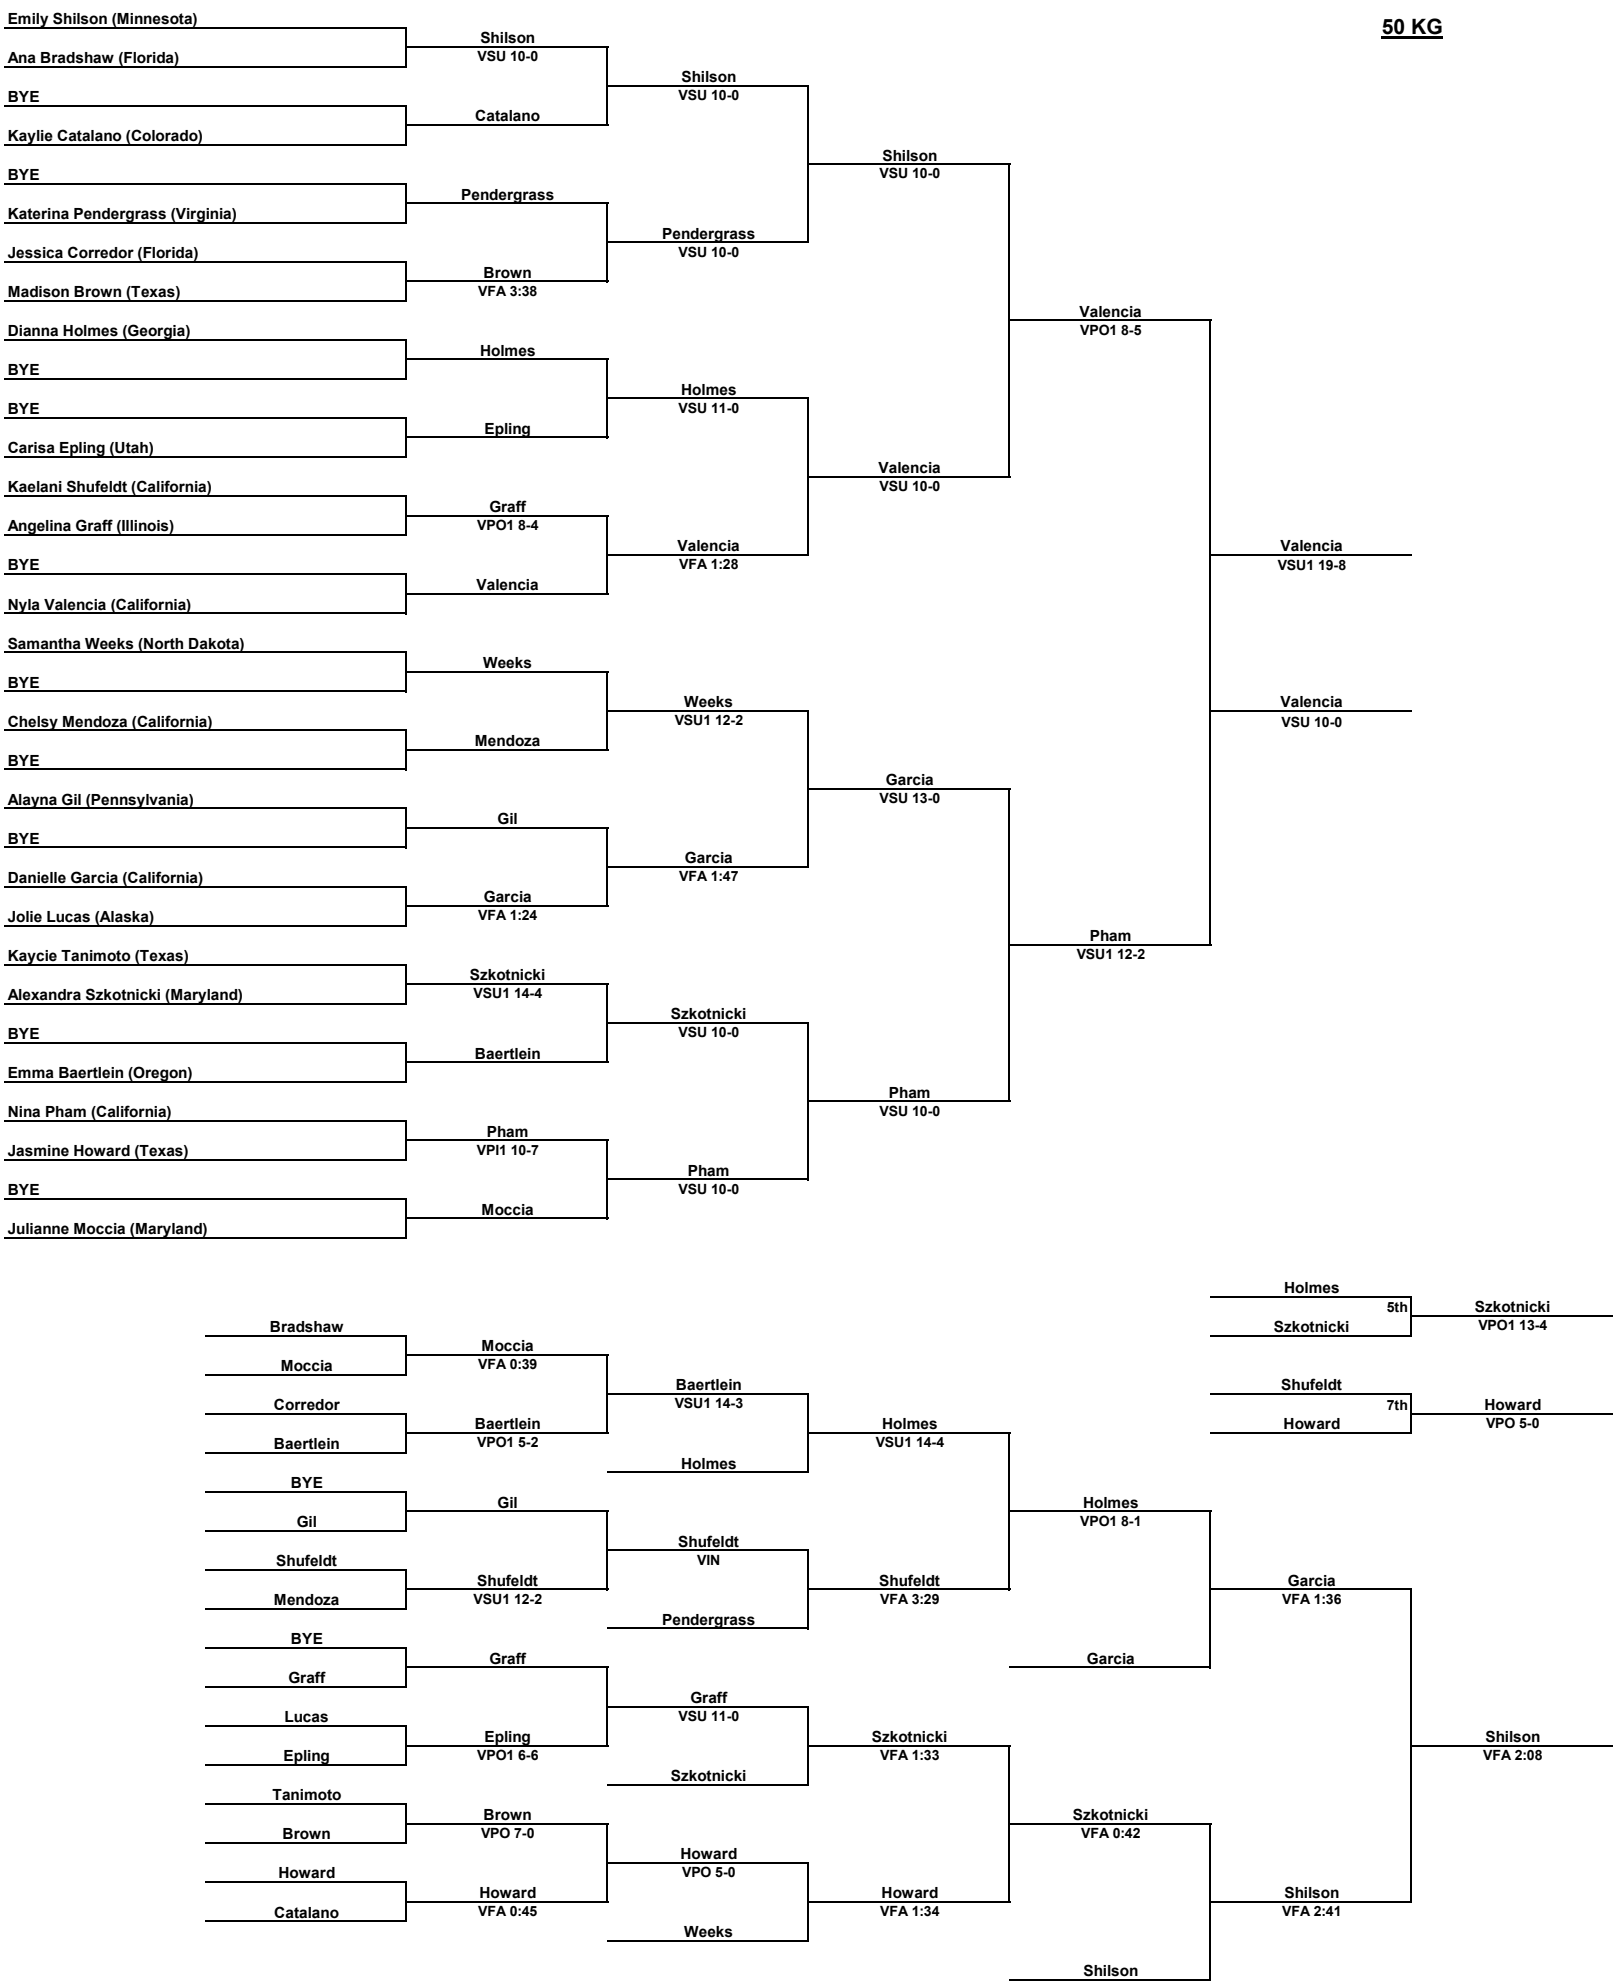

Inside Our Game - U23 Women's Nationals Championship Coverage

50 KG

Inside Our Game - U23 Women's Nationals Championship Coverage

53 KG

Inside Our Game - U23 Women's Nationals Championship Coverage

55 KG

Inside Our Game - U23 Women's Nationals Championship Coverage