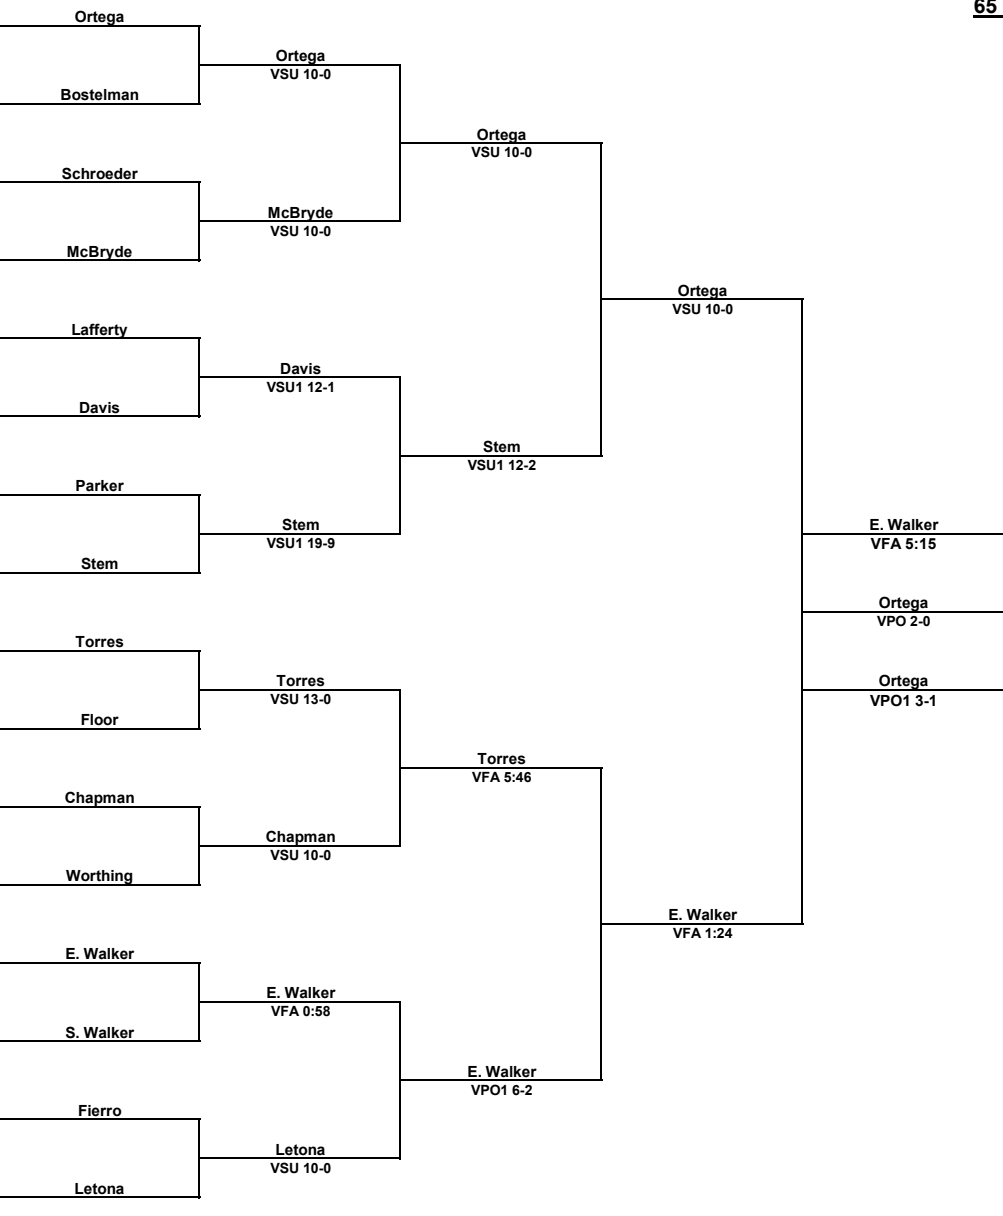

Inside Our Game - U23 Women's Nationals Championship Coverage

65 KG

Ashlynn Ortega (Colorado)
BYE
Kendall Bostelman (Ohio)
BYE
Erica Schroeder (California)
BYE
Jamilah McBryde (New York)
BYE
BYE
Maryellen Lafferty (Texas)
BYE
Caitlyn Davis (South Carolina)
Mattison Parker (Texas)
BYE
Grace Stem (Pennsylvania)
BYE
Viktorya Torres (Washington)
BYE
BYE
Stephanie Floor (Pennsylvania)
BYE
Hailey Chapman (California)
Isabel Worthing (Michigan)
BYE
BYE
Emma Walker (Tennessee)
Salome Walker (Indiana)
BYE
BYE
Jocelyn Fierro (California)
Maya Letona (California)
BYE