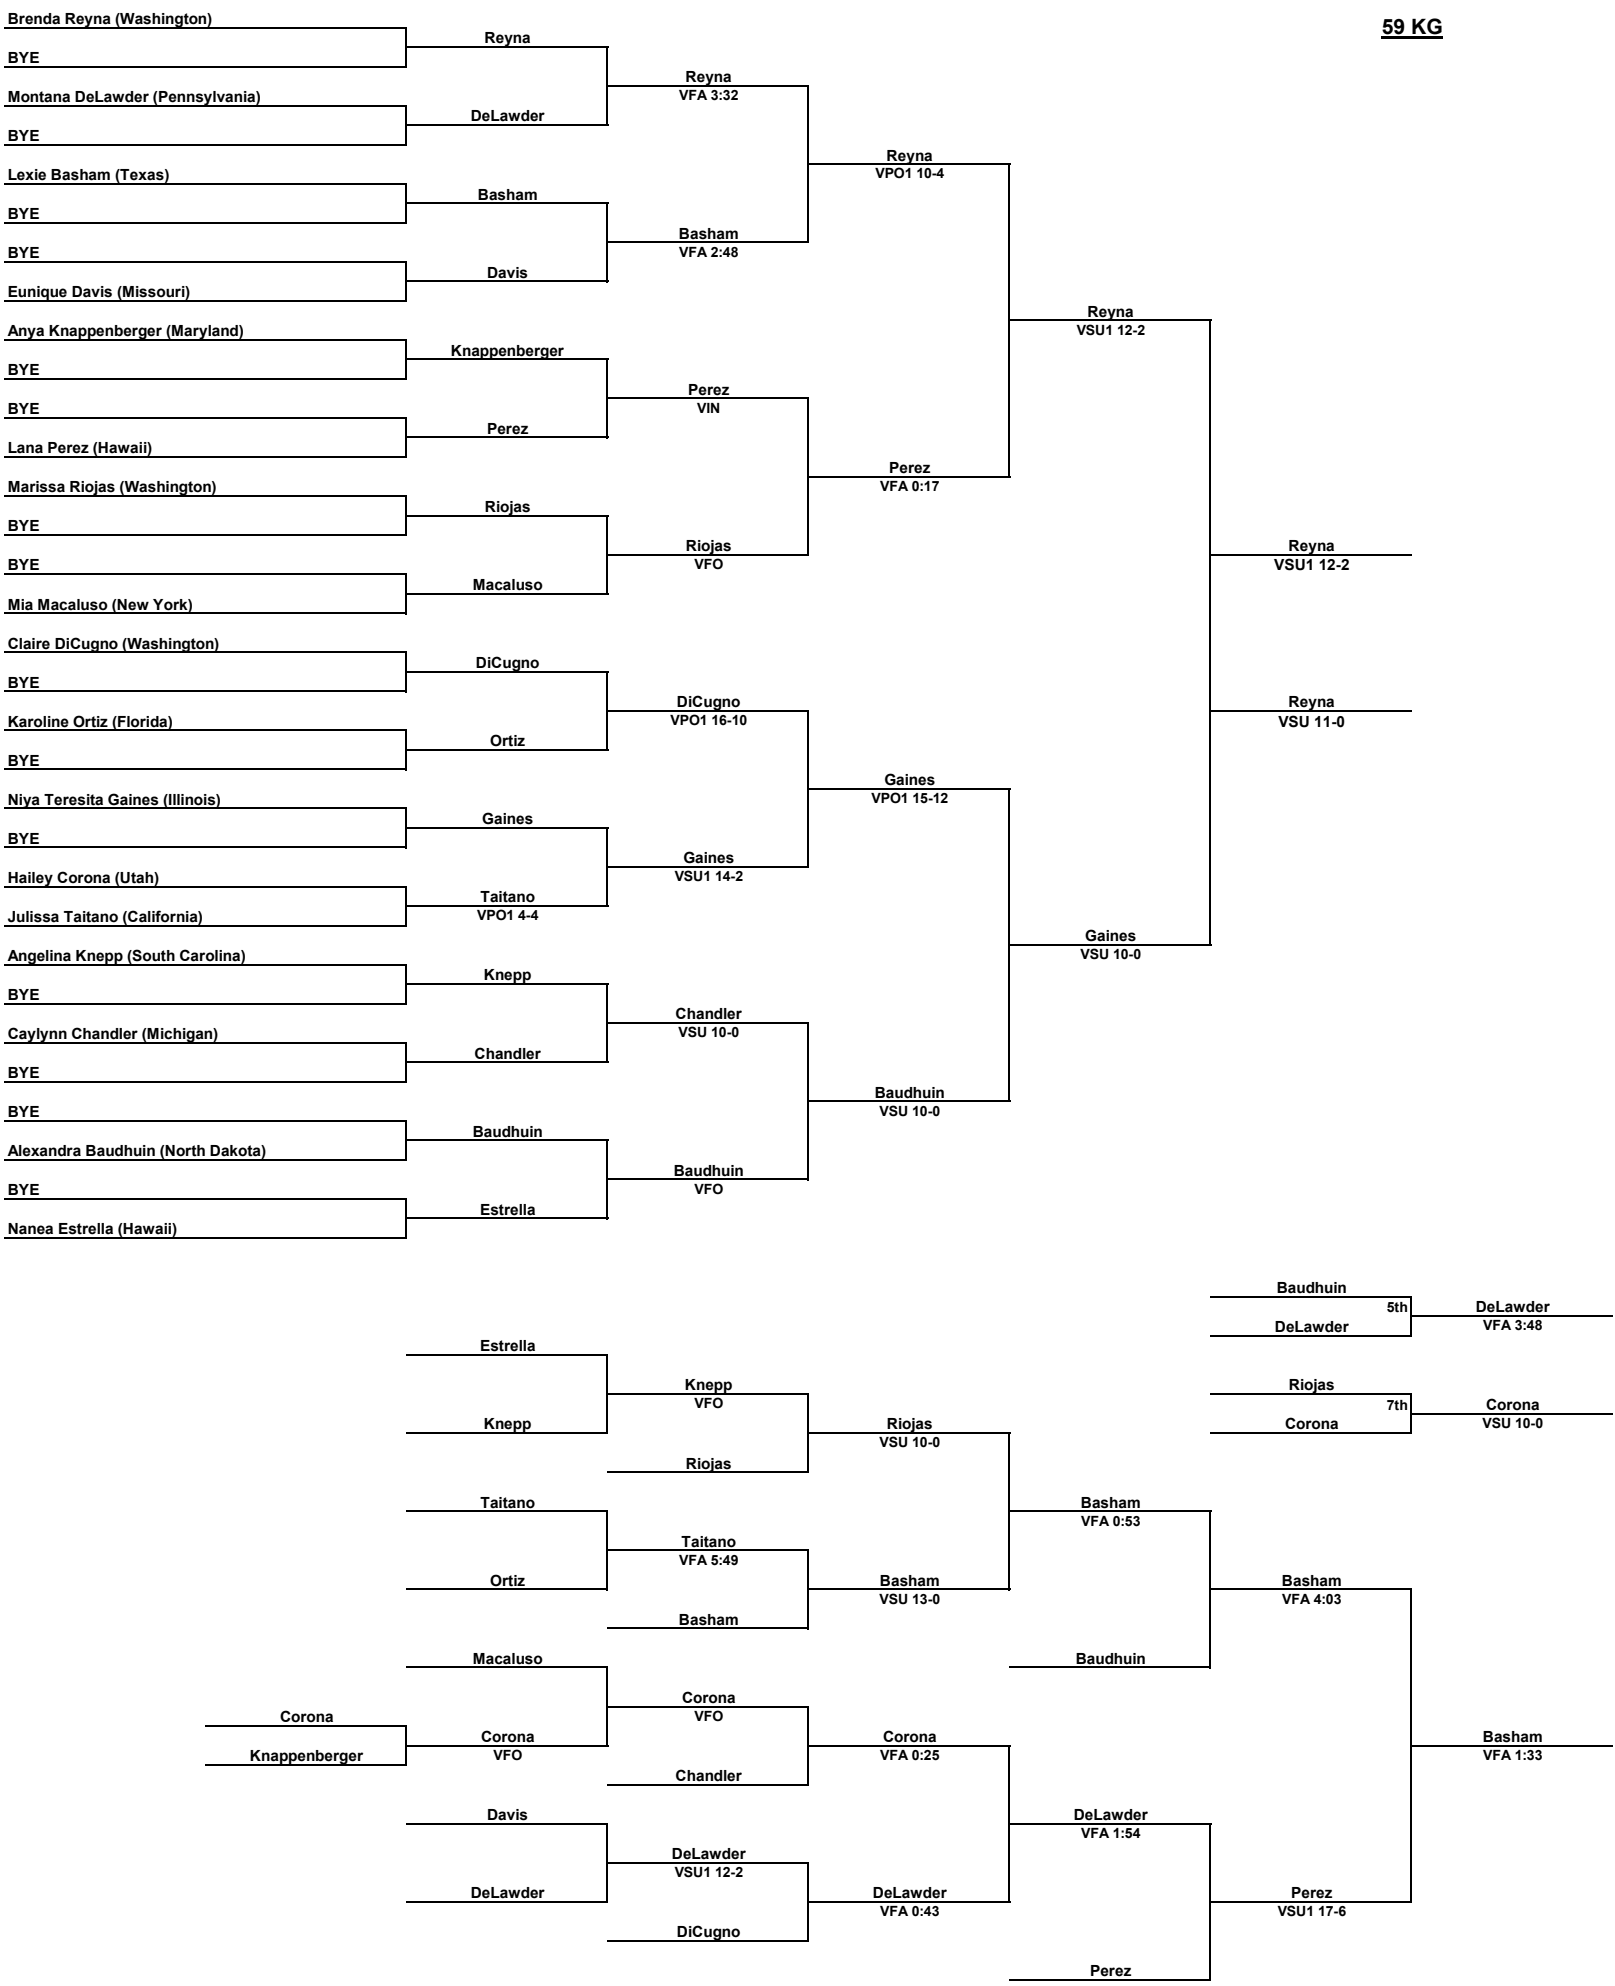

Inside Our Game - U23 Women's Nationals Championship Coverage

59 KG