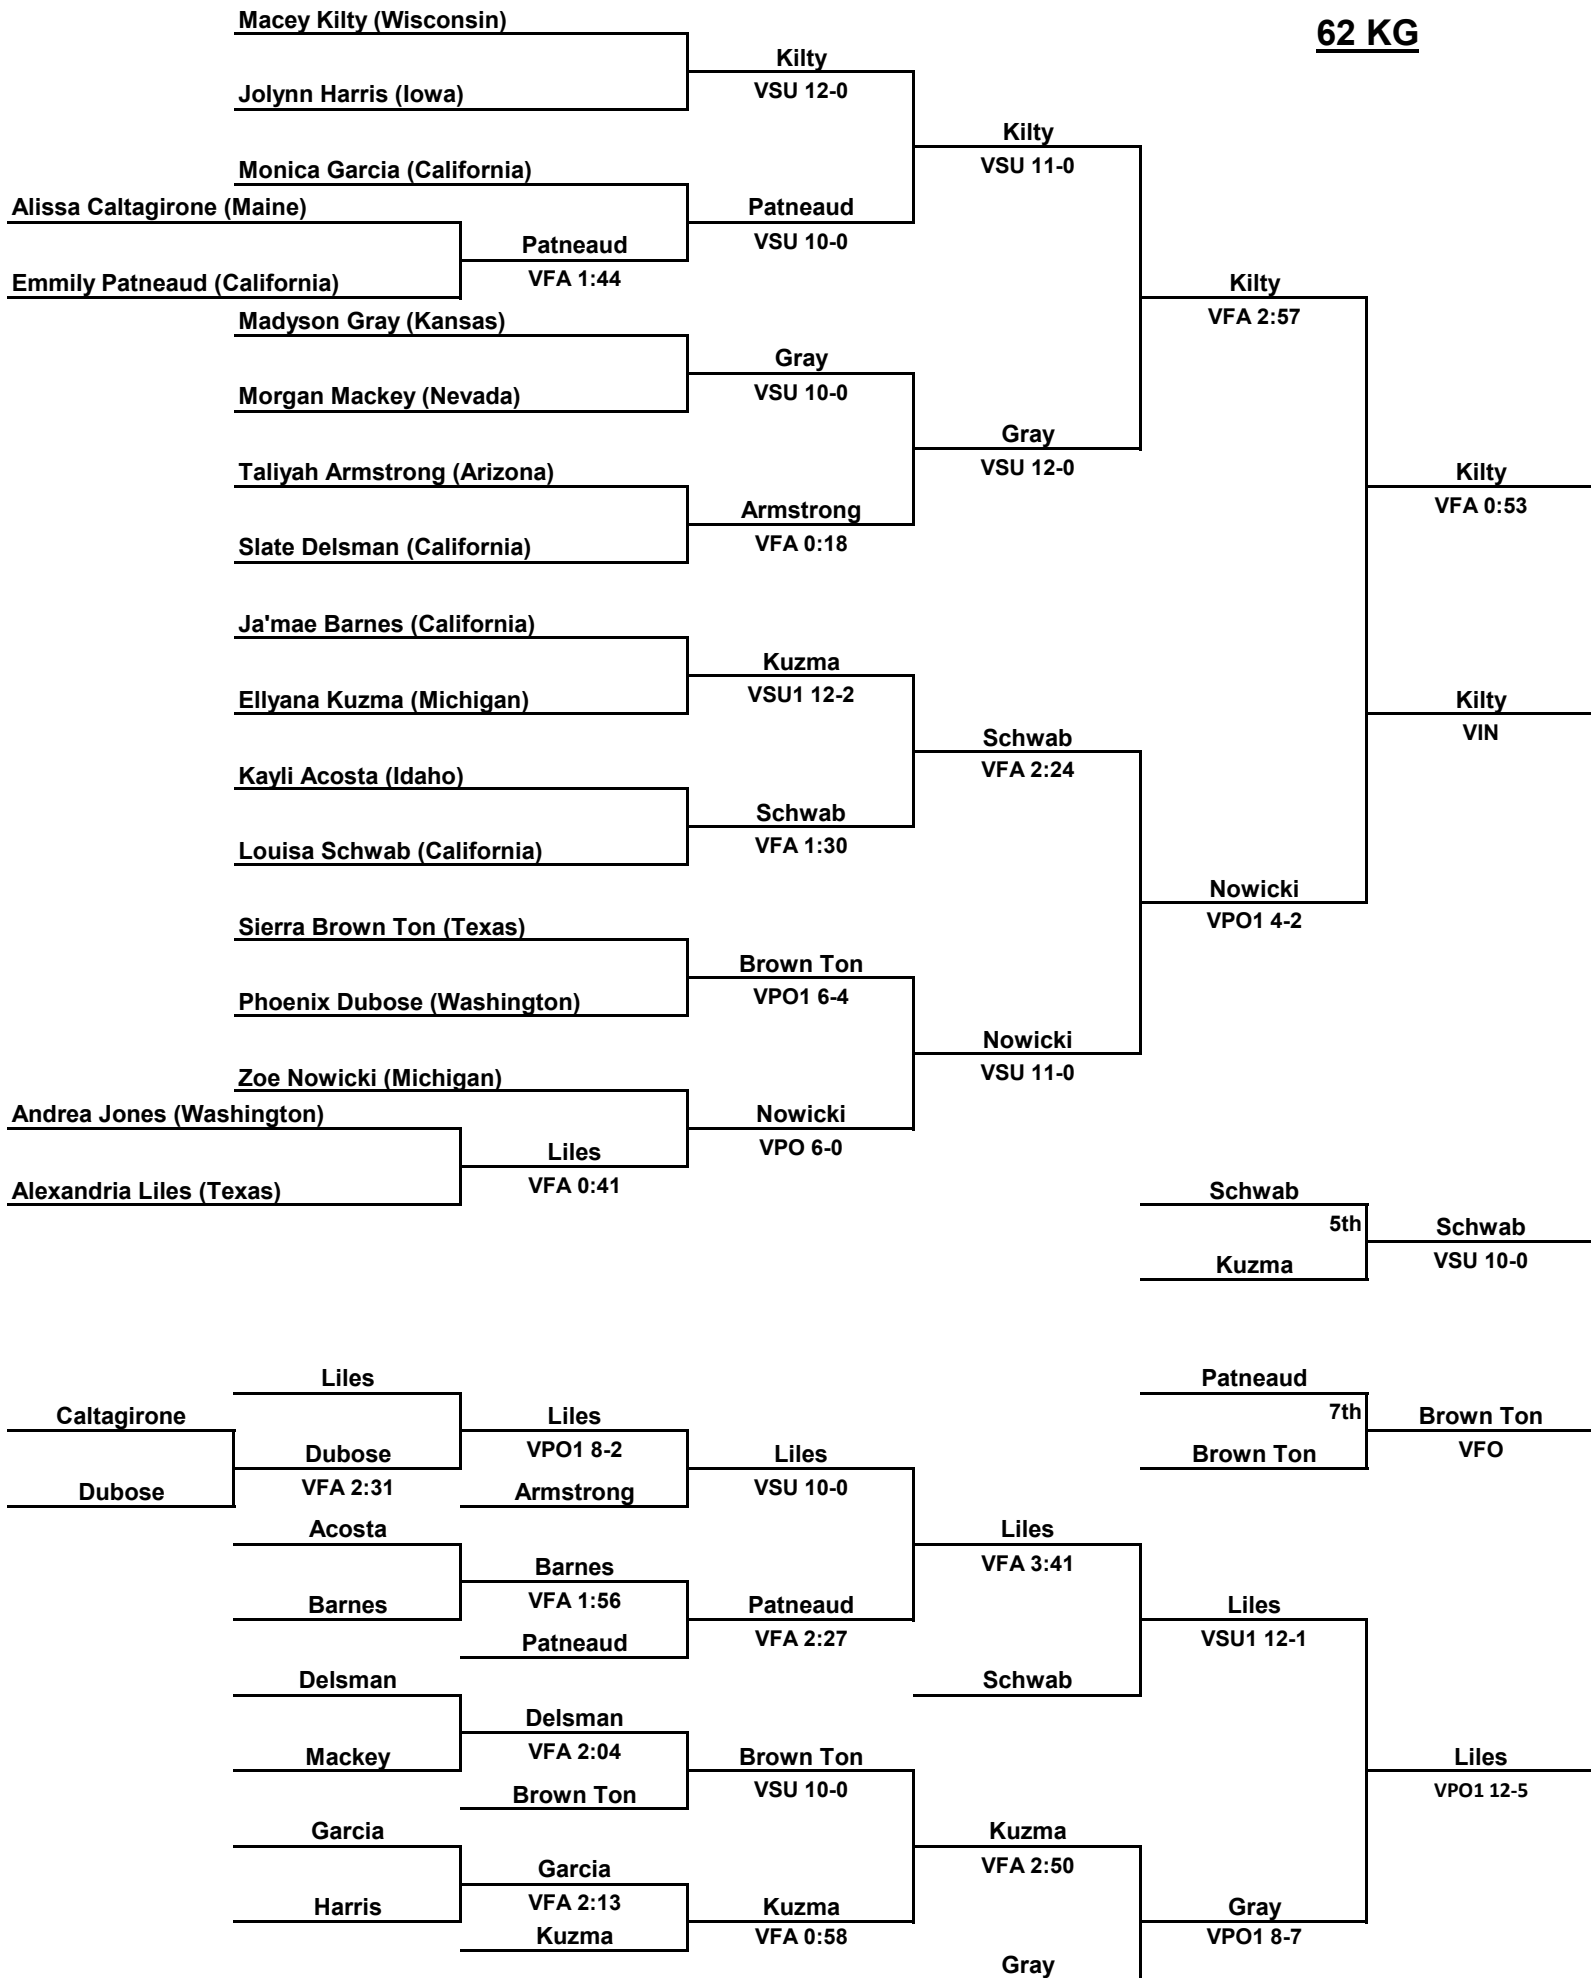

Inside Our Game - U23 Women's Nationals Championship Coverage

62 KG