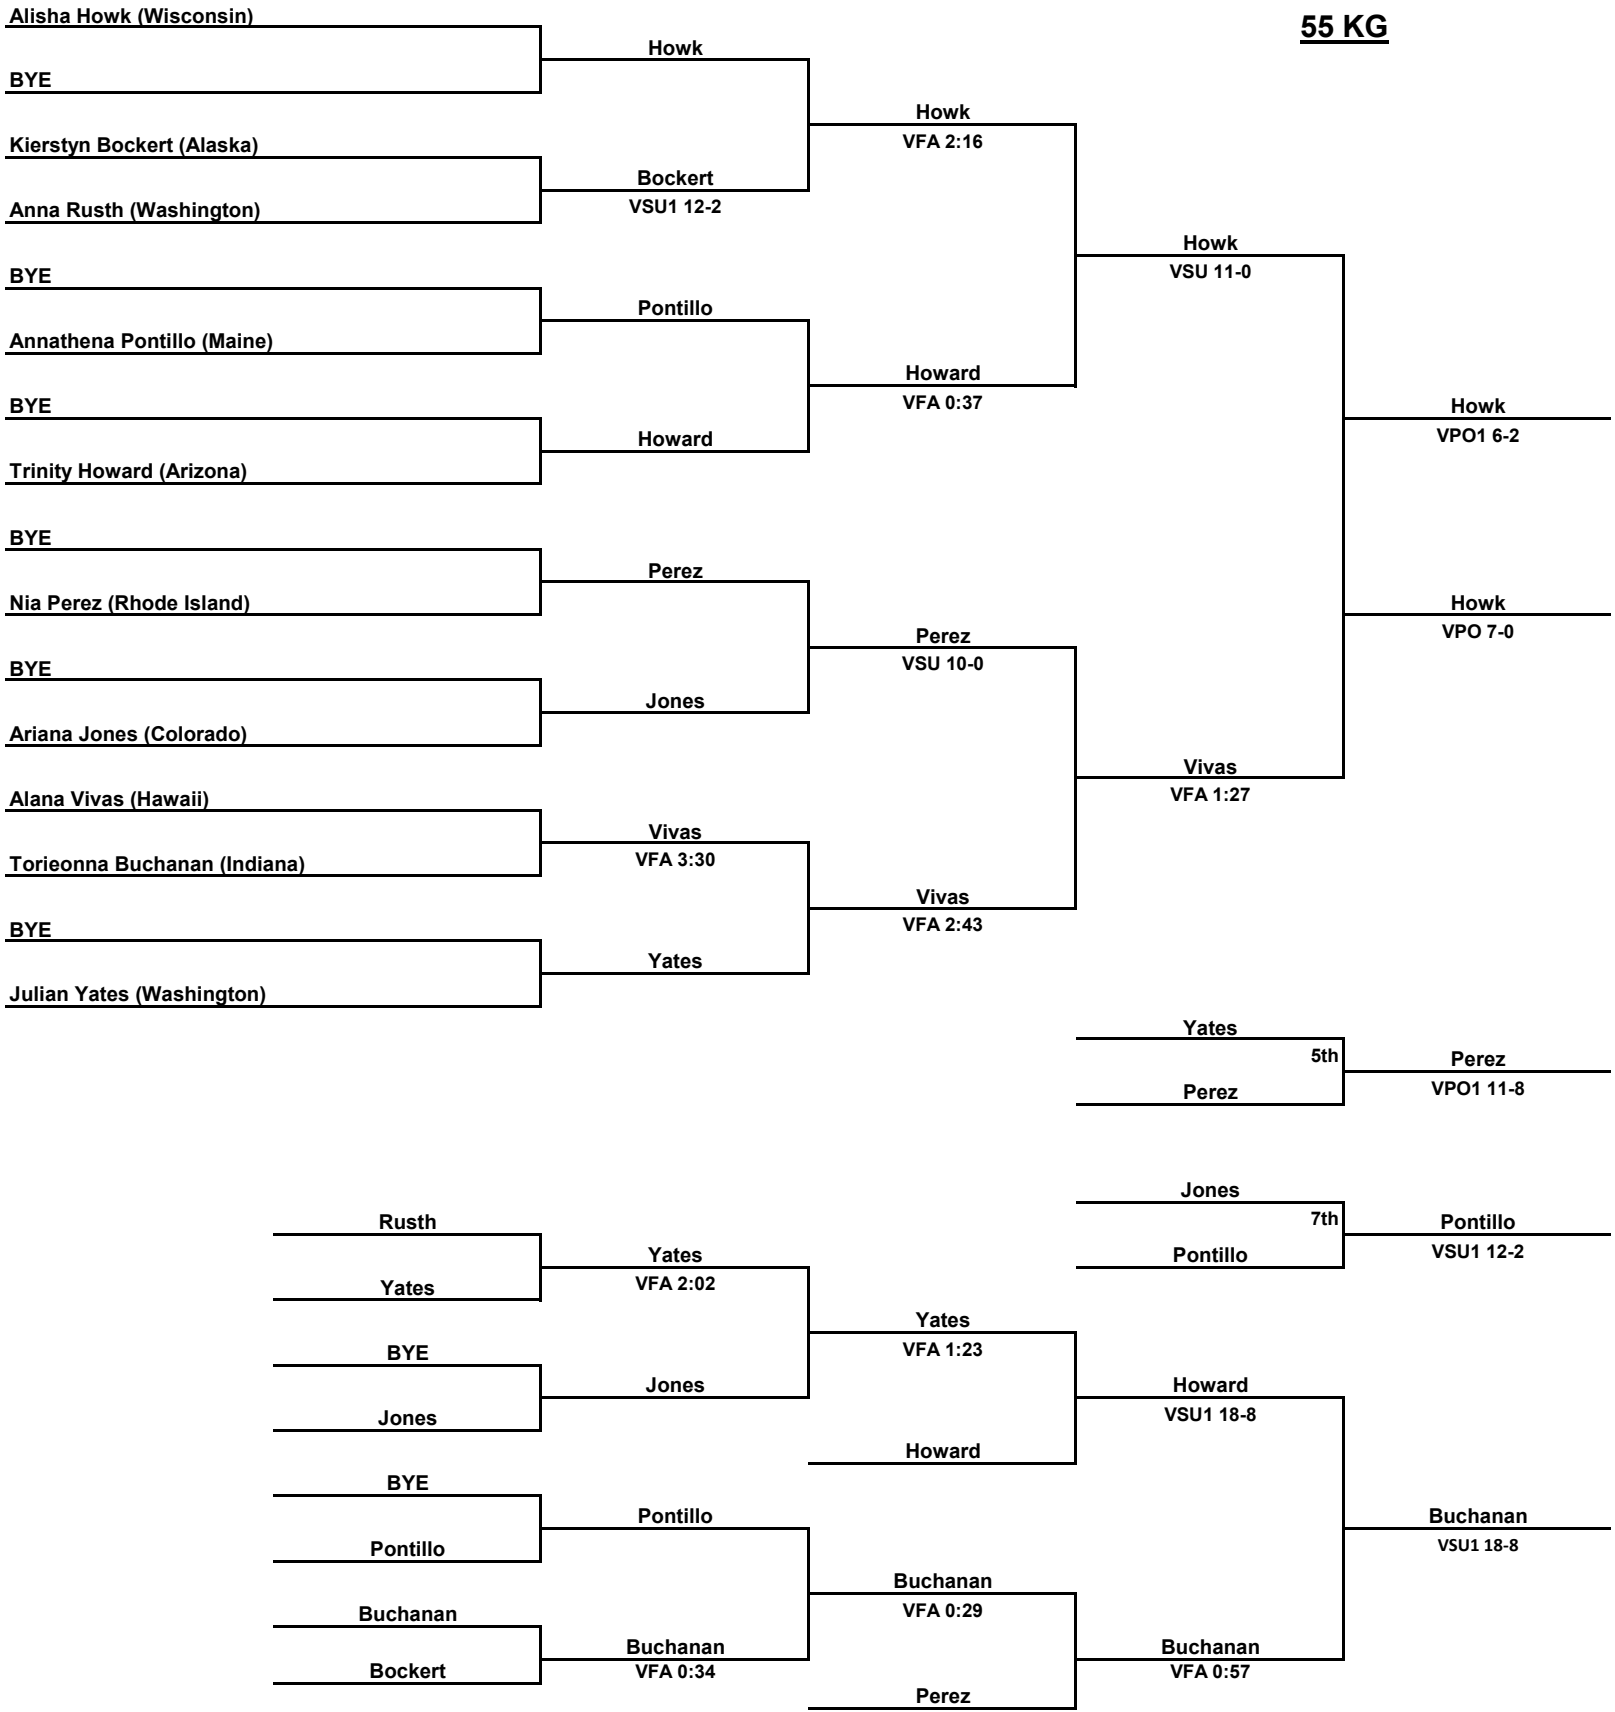

Inside Our Game - U23 Women's Nationals Championship Coverage

50 KG

Inside Our Game - U23 Women's Nationals Championship Coverage

53 KG

Inside Our Game - U23 Women's Nationals Championship Coverage

55 KG

Inside Our Game - U23 Women's Nationals Championship Coverage