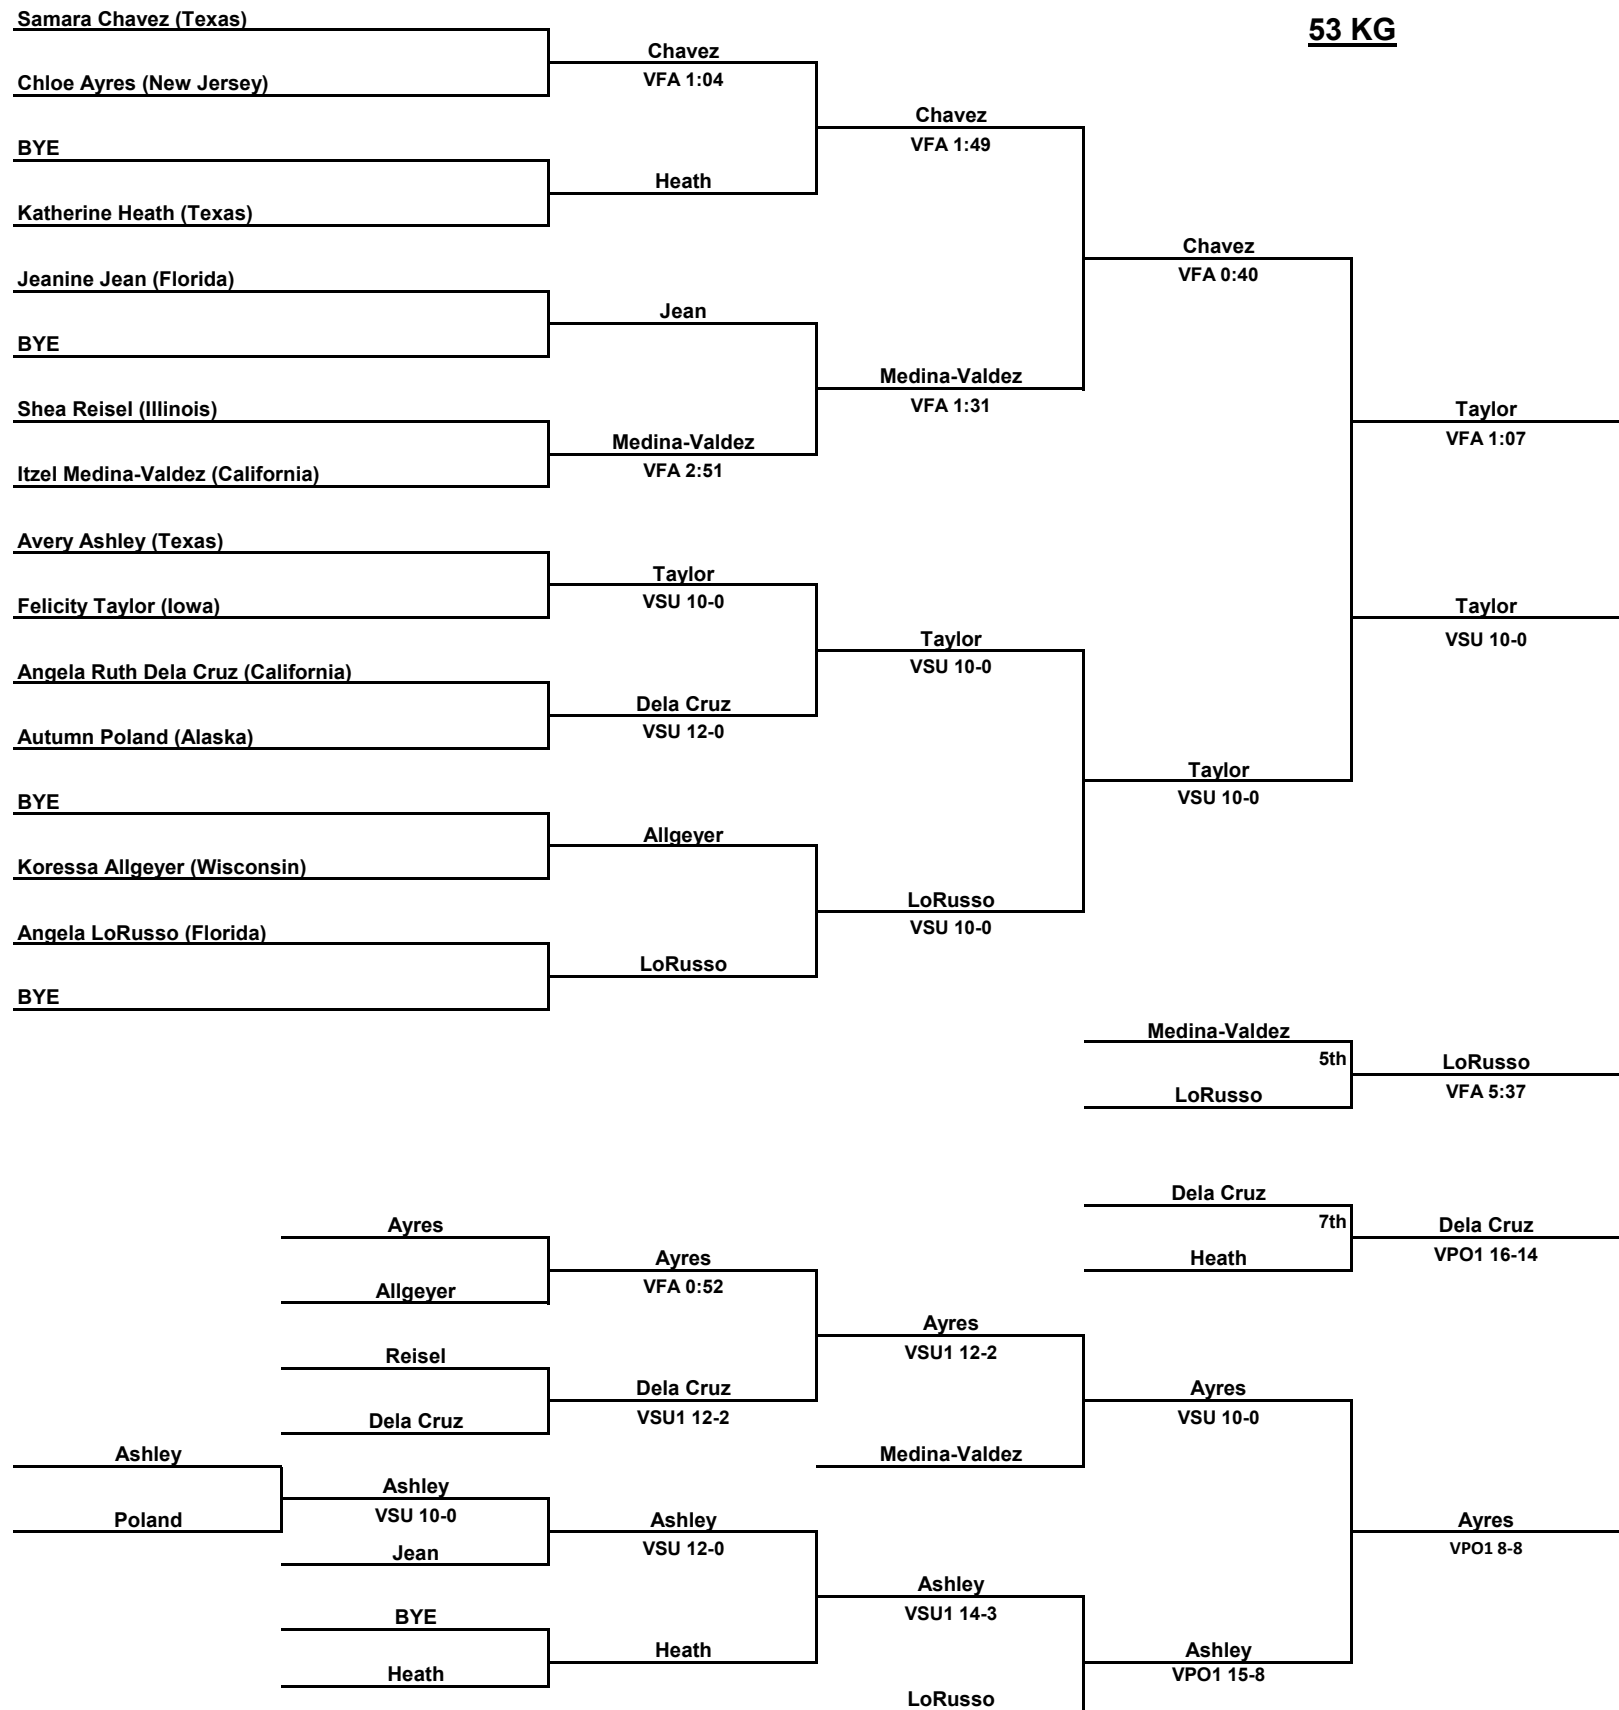

Inside Our Game - U23 Women's Nationals Championship Coverage

50 KG

Inside Our Game - U23 Women's Nationals Championship Coverage

53 KG

Inside Our Game - U23 Women's Nationals Championship Coverage

55 KG

Inside Our Game - U23 Women's Nationals Championship Coverage