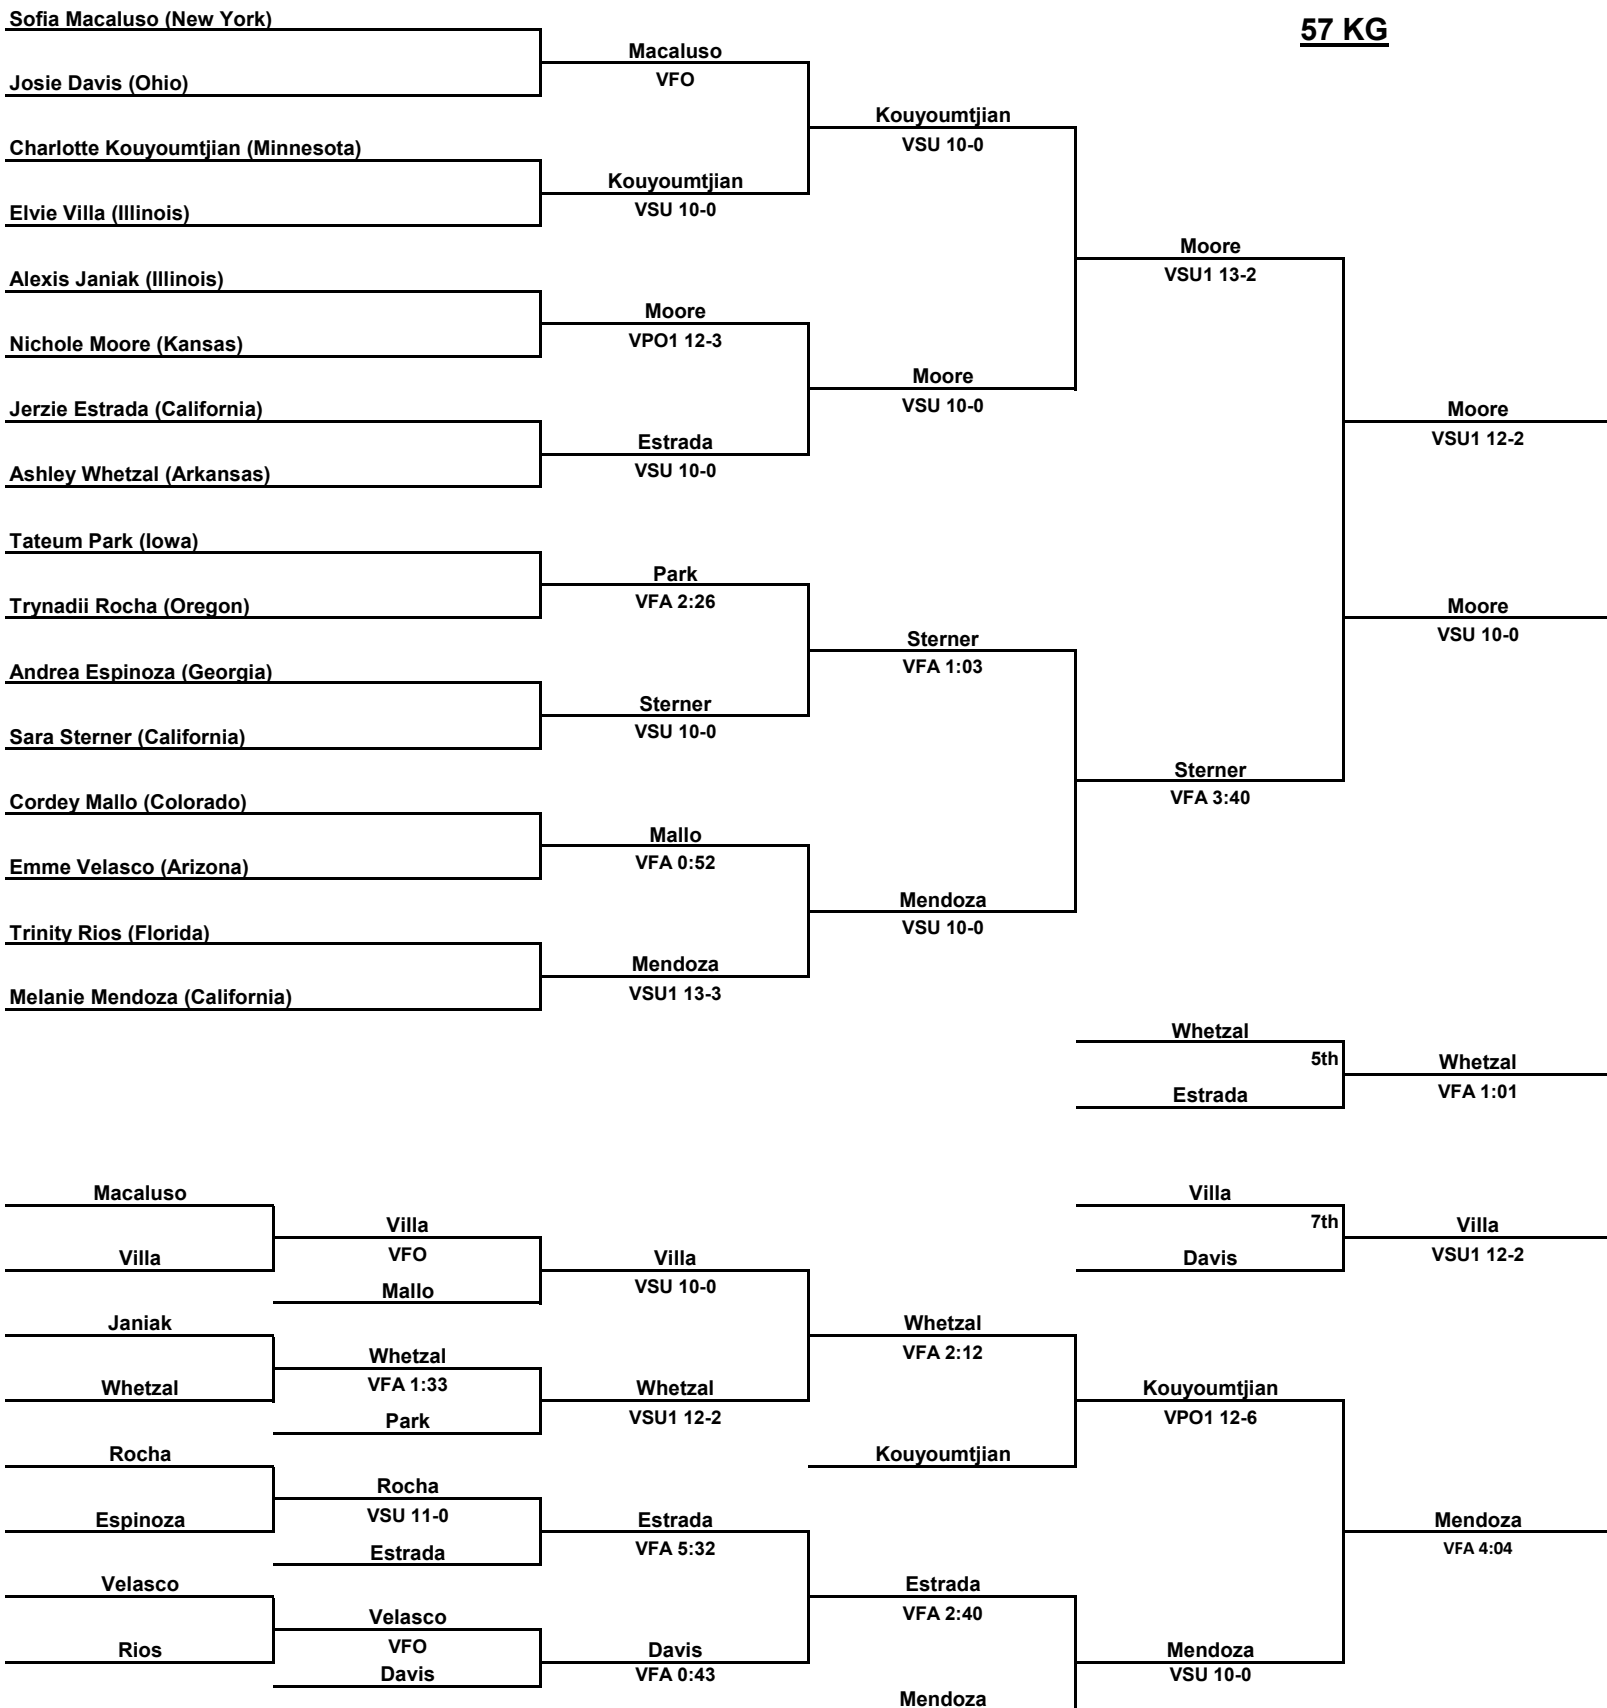

Inside Our Game - U23 Women's Nationals Championship Coverage

57 KG