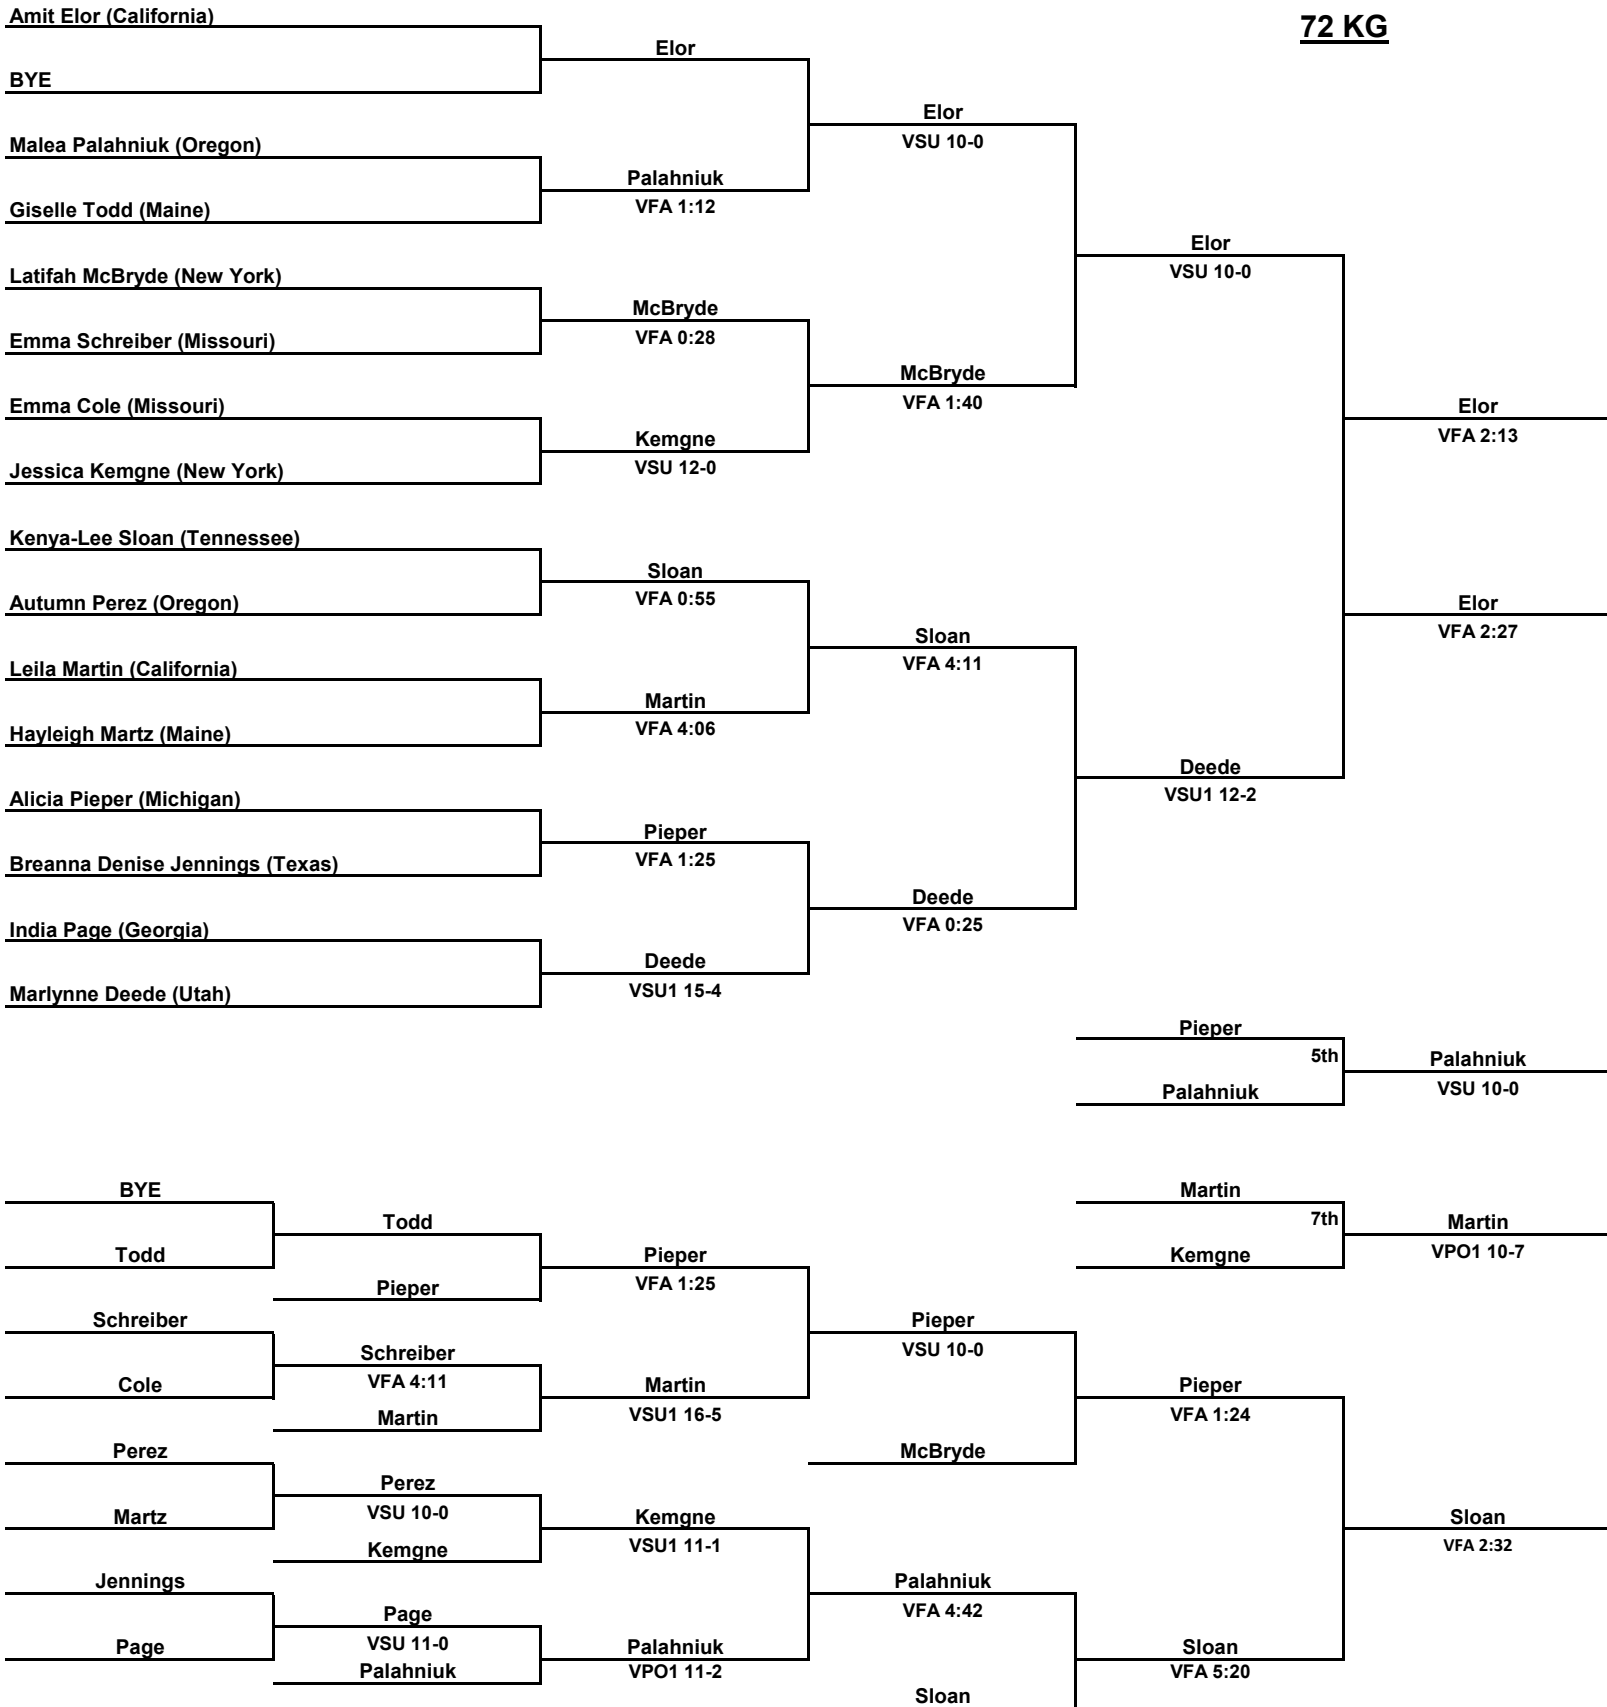

Inside Our Game - U23 Women's Nationals Championship Coverage

72 KG