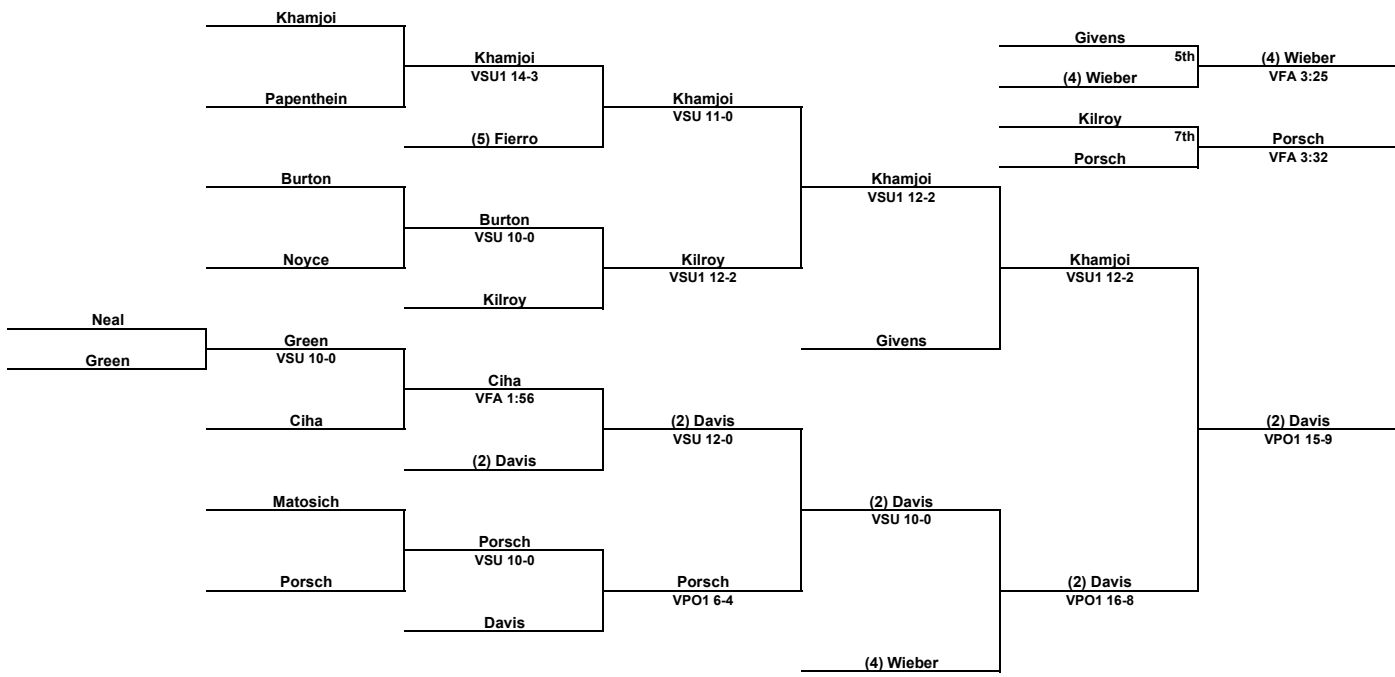

100 LBS

106 LBS

112 LBS

117 LBS

122 LBS

132 LBS

138 LBS

144 LBS

152 LBS

164 LBS

180 LBS

200 LBS

Matchup	Result
(2) Wyvonnie Fletcher	
BYE	

Matchup	Result
Lily Perlmutter	
(2) Wyvonnie Fletcher	VFA 0:09

Matchup	Result
(1) Catherine Dutton	VIN
(2) Wyvonnie Fletcher	

Matchup	Result
(1) Catherine Dutton	VSU 10-0
Lily Perlmutter	

Matchup	Result
(1) Catherine Dutton	
BYE	

Matchup	Result
Lily Perlmutter	
BYE	

Place
(1) Catherine Dutton
(2) Wyvonnie Fletcher
(3) Lily Perlmutter

225 LBS

Matchup	Result
(1) Karla Padilla Zepeda	VFA 2:45
(2) Arrey Mbutambe	