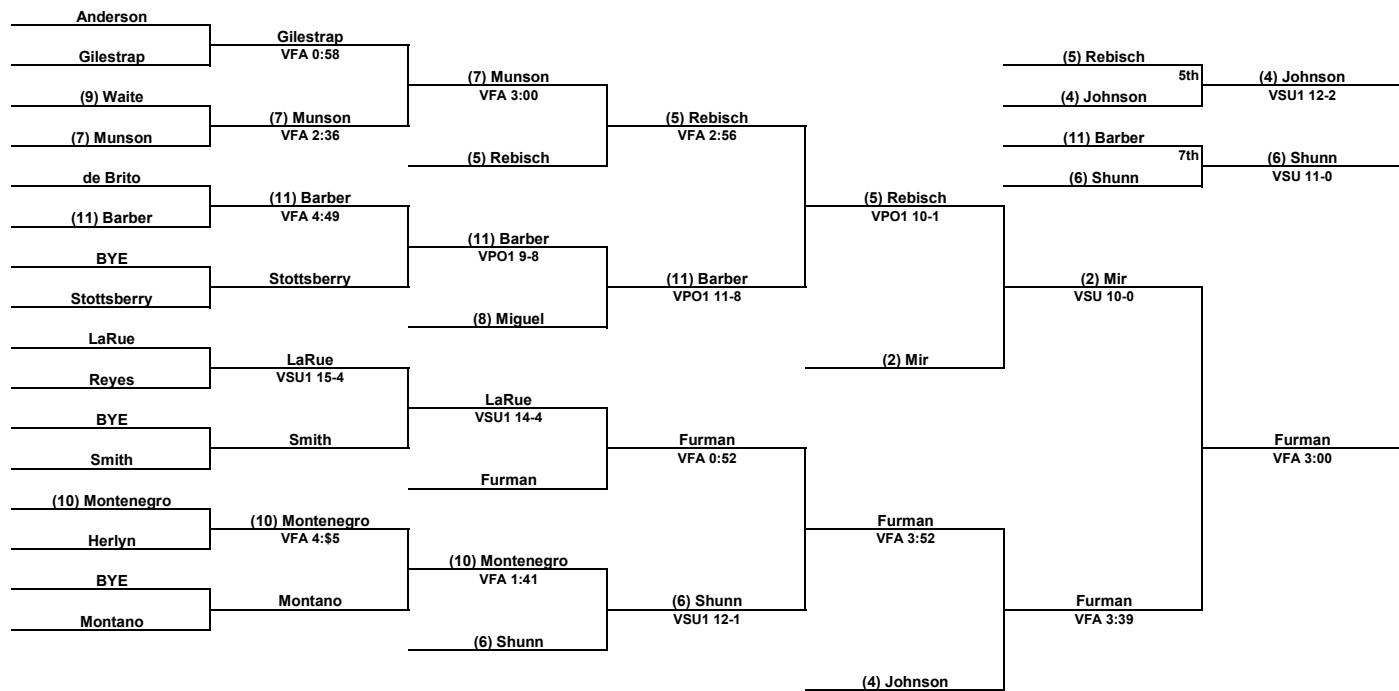

100 LBS

106 LBS

112 LBS

117 LBS

122 LBS

132 LBS

138 LBS

144 LBS

152 LBS

164 LBS

180 LBS

200 LBS

Matchup	Result
(2) Wyvonnie Fletcher	
BYE	

Matchup	Result
Lily Perlmutter	
(2) Wyvonnie Fletcher	VFA 0:09

Matchup	Result
(1) Catherine Dutton	VIN
(2) Wyvonnie Fletcher	

Matchup	Result
(1) Catherine Dutton	VSU 10-0
Lily Perlmutter	

Matchup	Result
(1) Catherine Dutton	
BYE	

Matchup	Result
Lily Perlmutter	
BYE	

Place
(1) Catherine Dutton
(2) Wyvonnie Fletcher
(3) Lily Perlmutter

225 LBS

Matchup	Result
(1) Karla Padilla Zepeda	VFA 2:45
(2) Arrey Mbutambe	