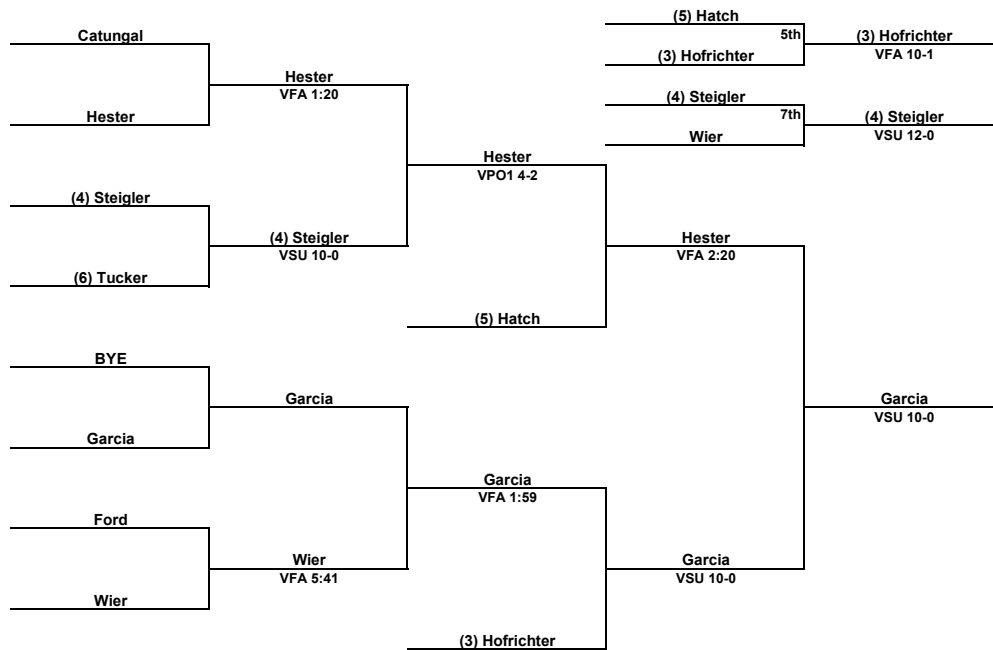

100 LBS

106 LBS

112 LBS

117 LBS

122 LBS

132 LBS

138 LBS

144 LBS

152 LBS

164 LBS

180 LBS

200 LBS

Matchup	Result
(2) Wyvonnie Fletcher	
BYE	

Matchup	Result
Lily Perlmutter	
(2) Wyvonnie Fletcher	VFA 0:09

Matchup	Result
(1) Catherine Dutton	VIN
(2) Wyvonnie Fletcher	

Matchup	Result
(1) Catherine Dutton	VSU 10-0
Lily Perlmutter	

Matchup	Result
(1) Catherine Dutton	
BYE	

Matchup	Result
Lily Perlmutter	
BYE	

Place
(1) Catherine Dutton
(2) Wyvonnie Fletcher
(3) Lily Perlmutter

225 LBS

Matchup	Result
(1) Karla Padilla Zepeda	VFA 2:45
(2) Arrey Mbutambe	