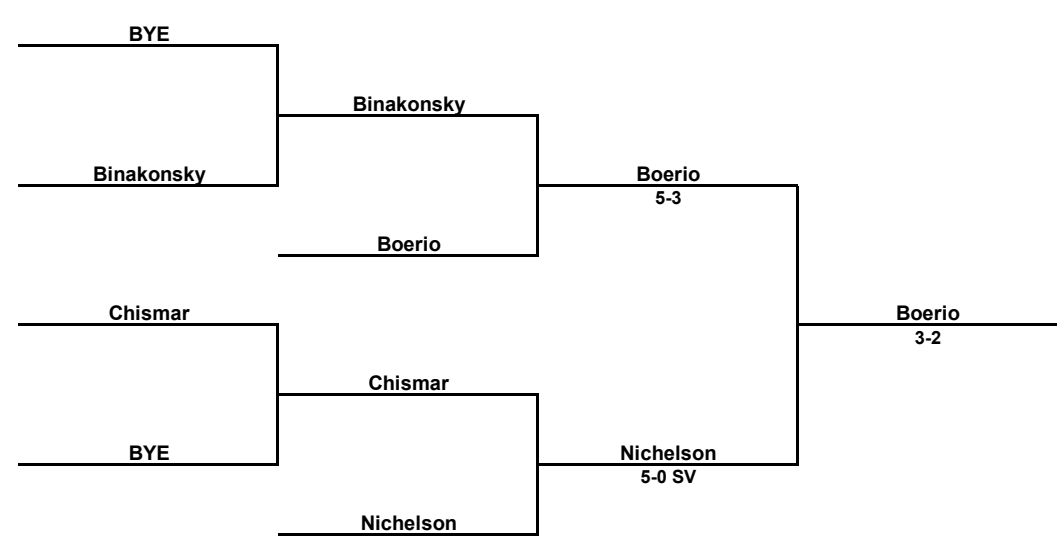

McChesney

McChesney
7-3

DiGiannurio

Cartwright
5-1

Cartwright

Bryer
5-0

Bryer

215 LBS