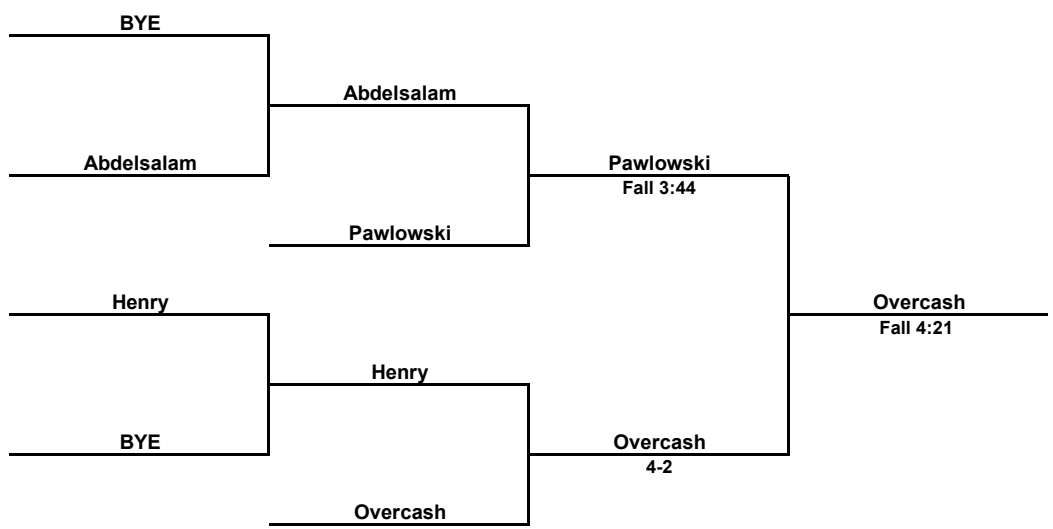

106 LBS

113 LBS

120 LBS

126 LBS

132 LBS

Vincent Citrano (Plum)

BYE

Nate Hernandez (Penn Trafford)