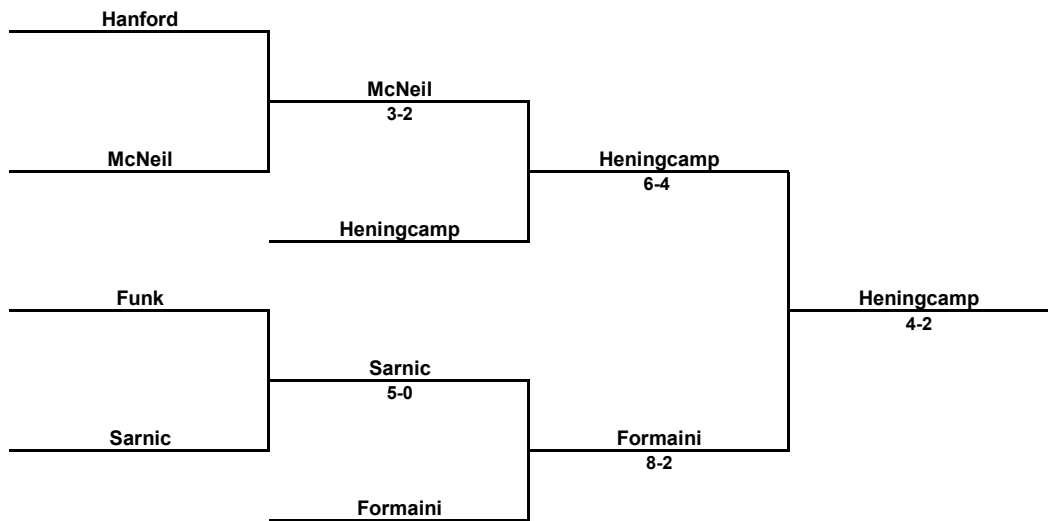

106 LBS

113 LBS

120 LBS

126 LBS

132 LBS

Vincent Citrano (Plum)

BYE

Nate Hernandez (Penn Trafford)