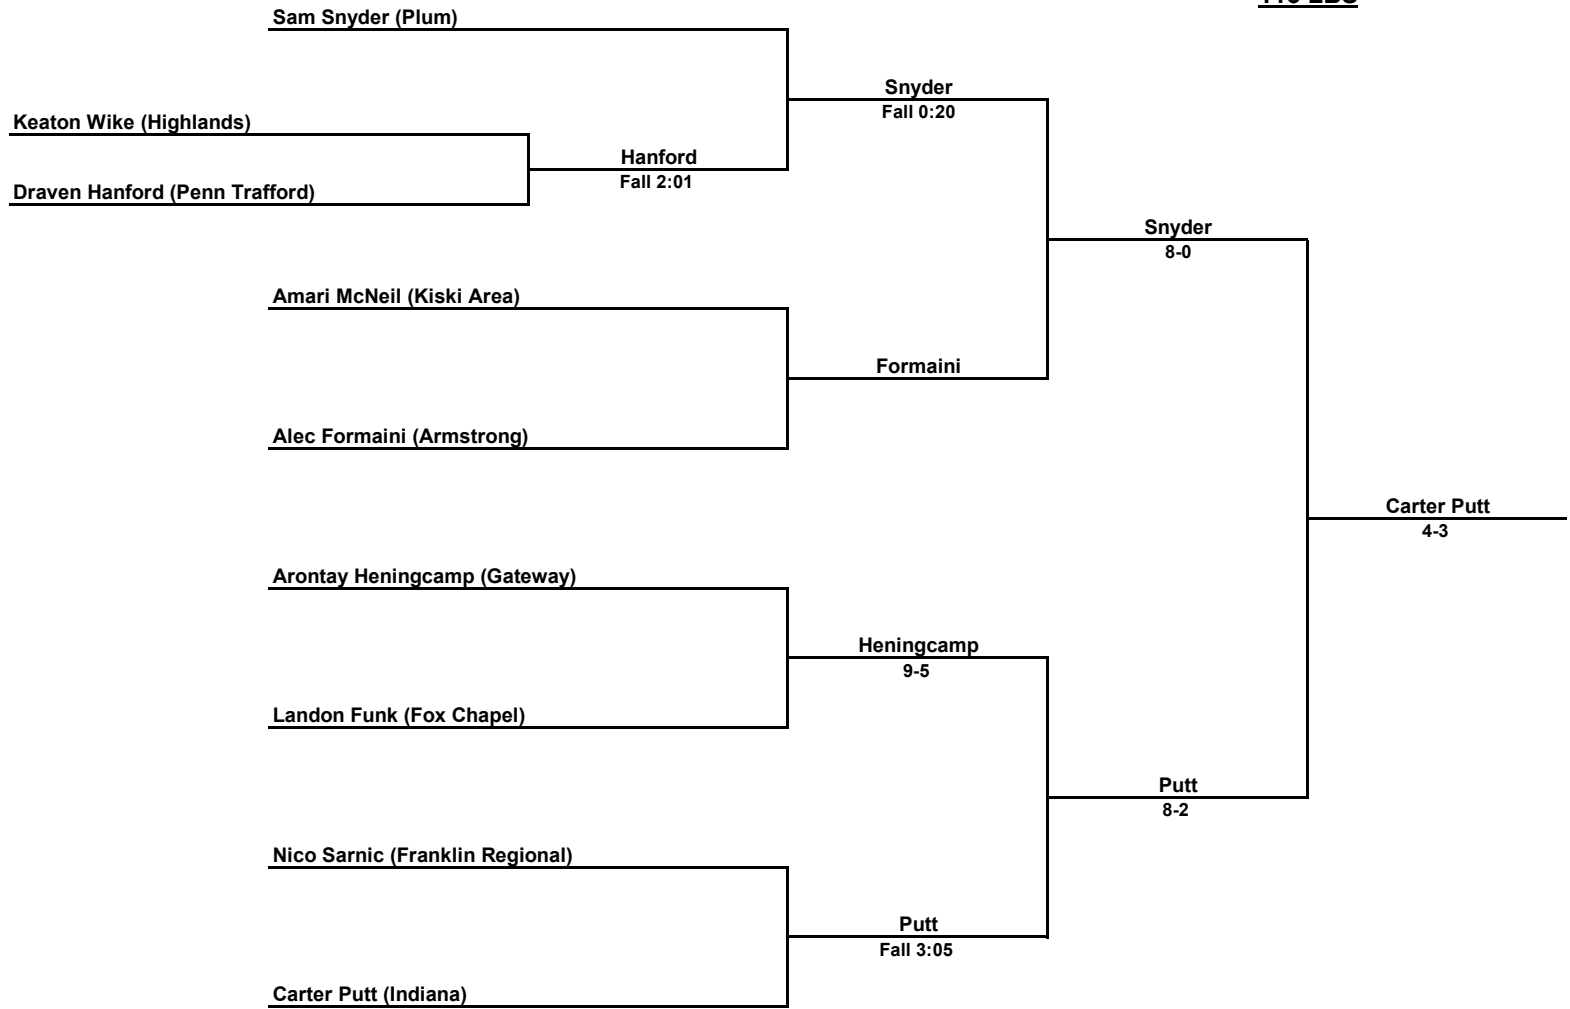

106 LBS

113 LBS

120 LBS

126 LBS

132 LBS

Vincent Citrano (Plum)

BYE

Nate Hernandez (Penn Trafford)