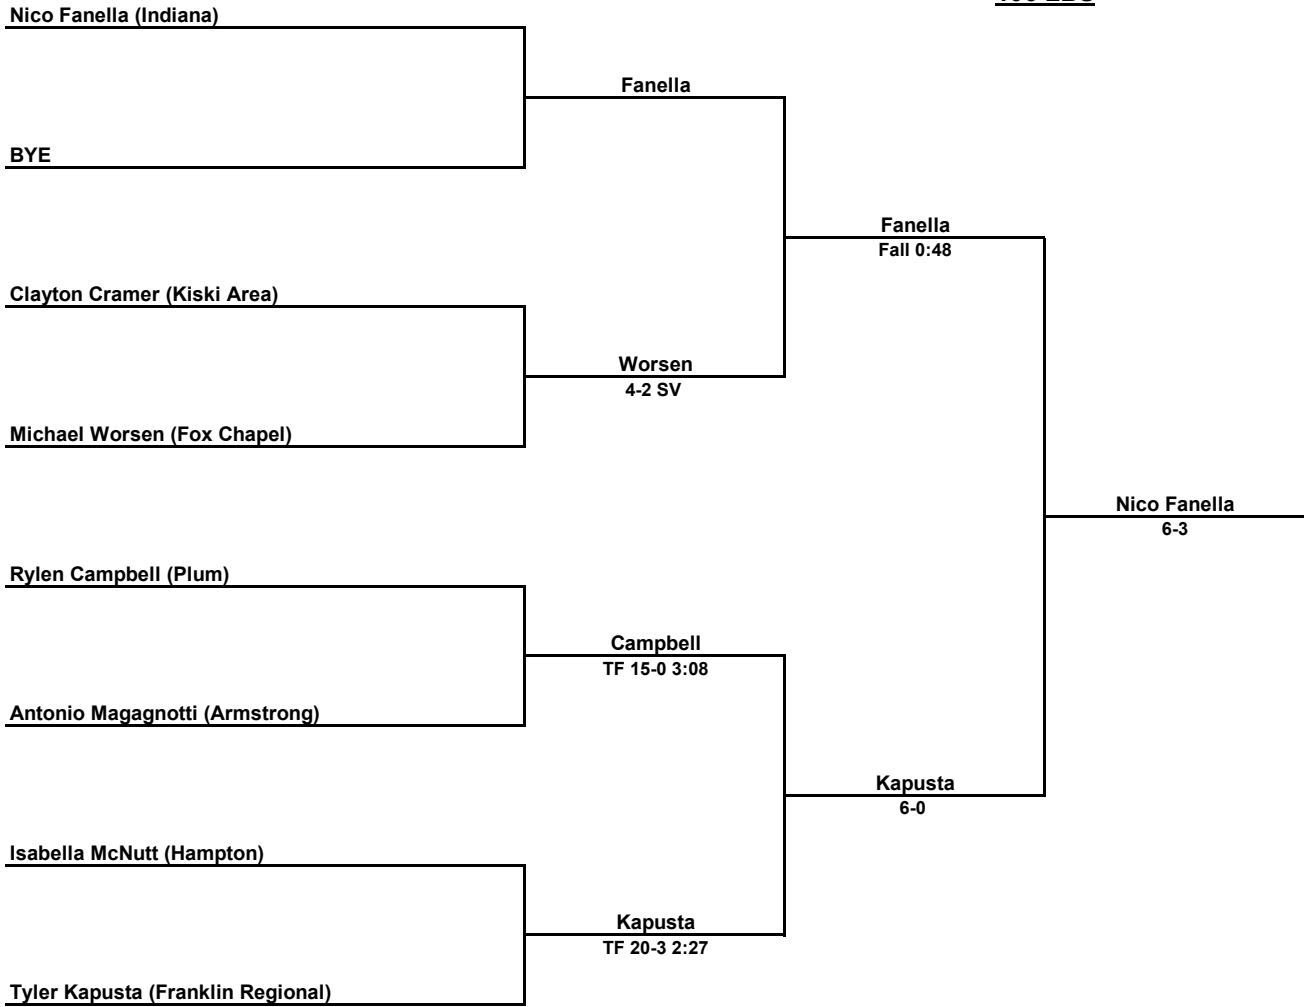

106 LBS

113 LBS

120 LBS

126 LBS

132 LBS

Vincent Citrano (Plum)

BYE

Nate Hernandez (Penn Trafford)