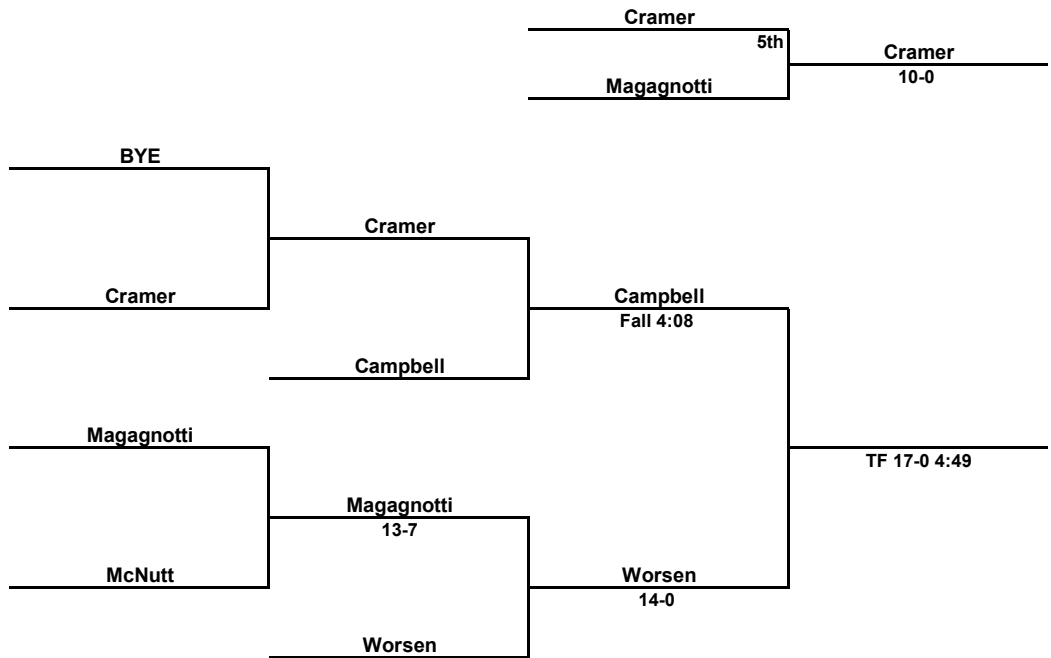

106 LBS

113 LBS

120 LBS

126 LBS

132 LBS

Vincent Citrano (Plum)

BYE

Nate Hernandez (Penn Trafford)