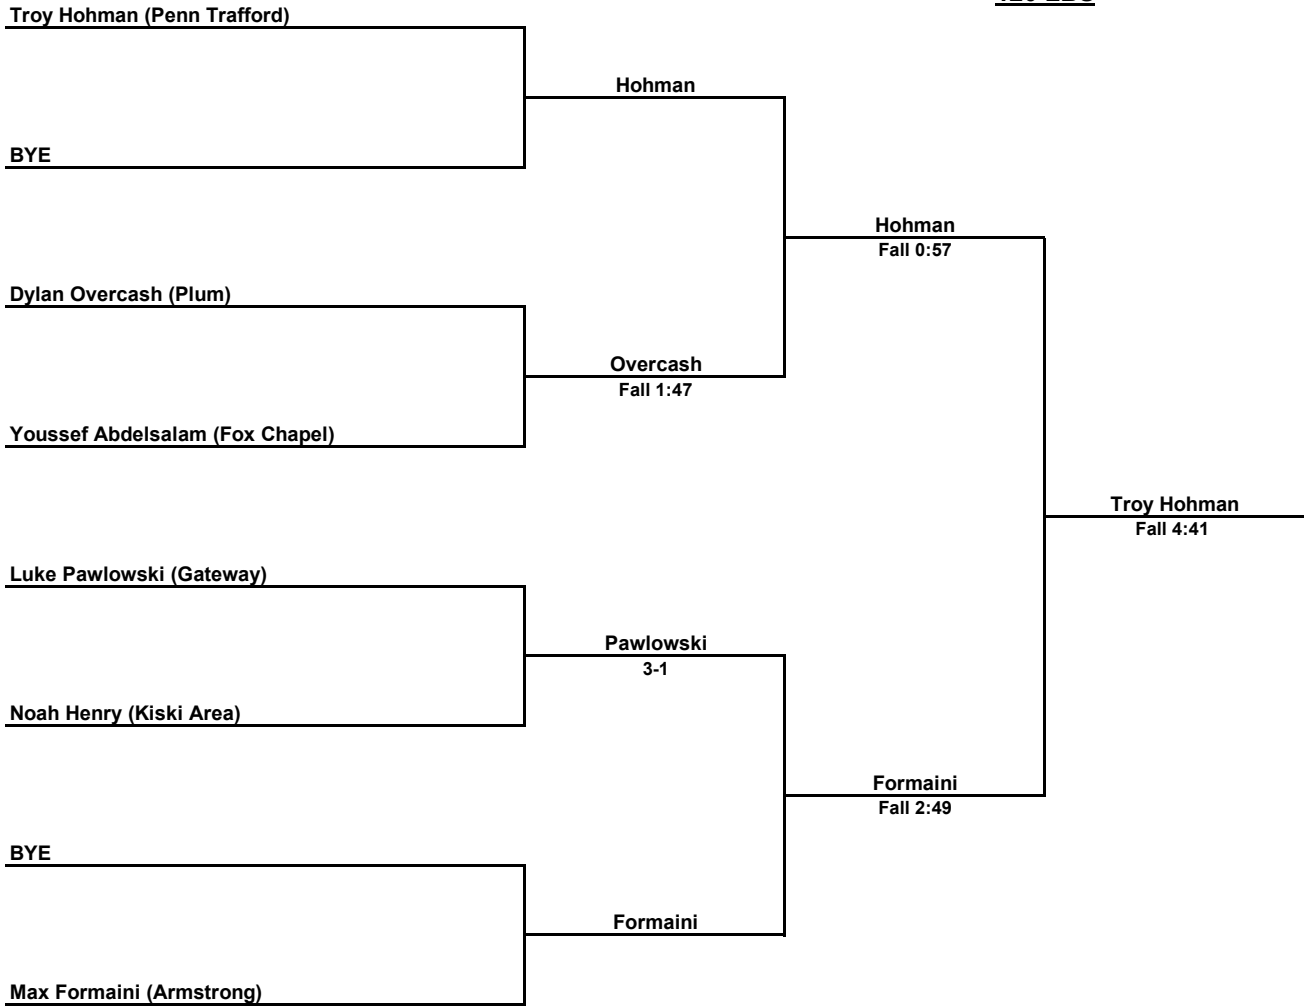

106 LBS

113 LBS

120 LBS

126 LBS

132 LBS

Vincent Citrano (Plum)

BYE

Nate Hernandez (Penn Trafford)