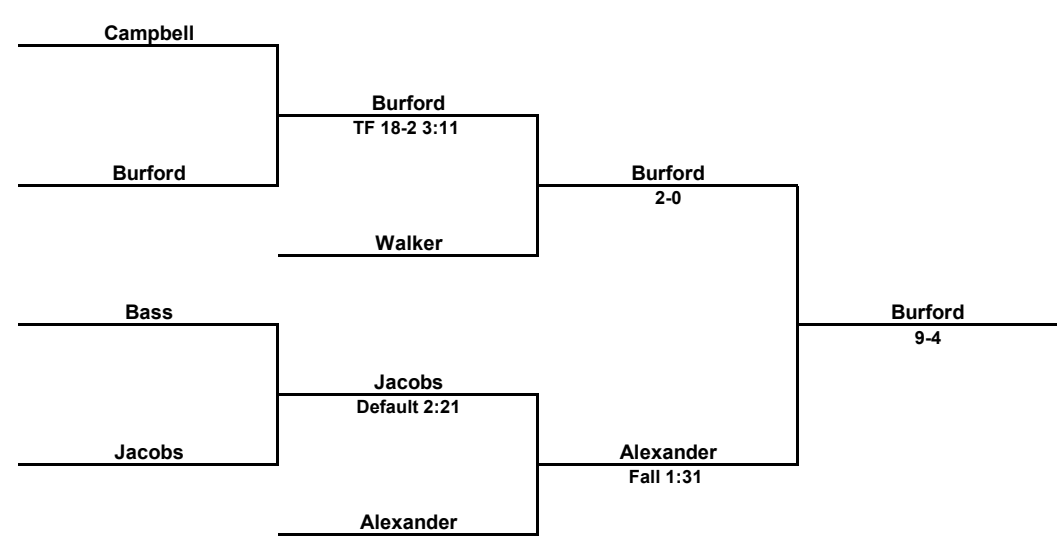

106 LBS

113 LBS

120 LBS

126 LBS

132 LBS

Vincent Citrano (Plum)

BYE

Nate Hernandez (Penn Trafford)