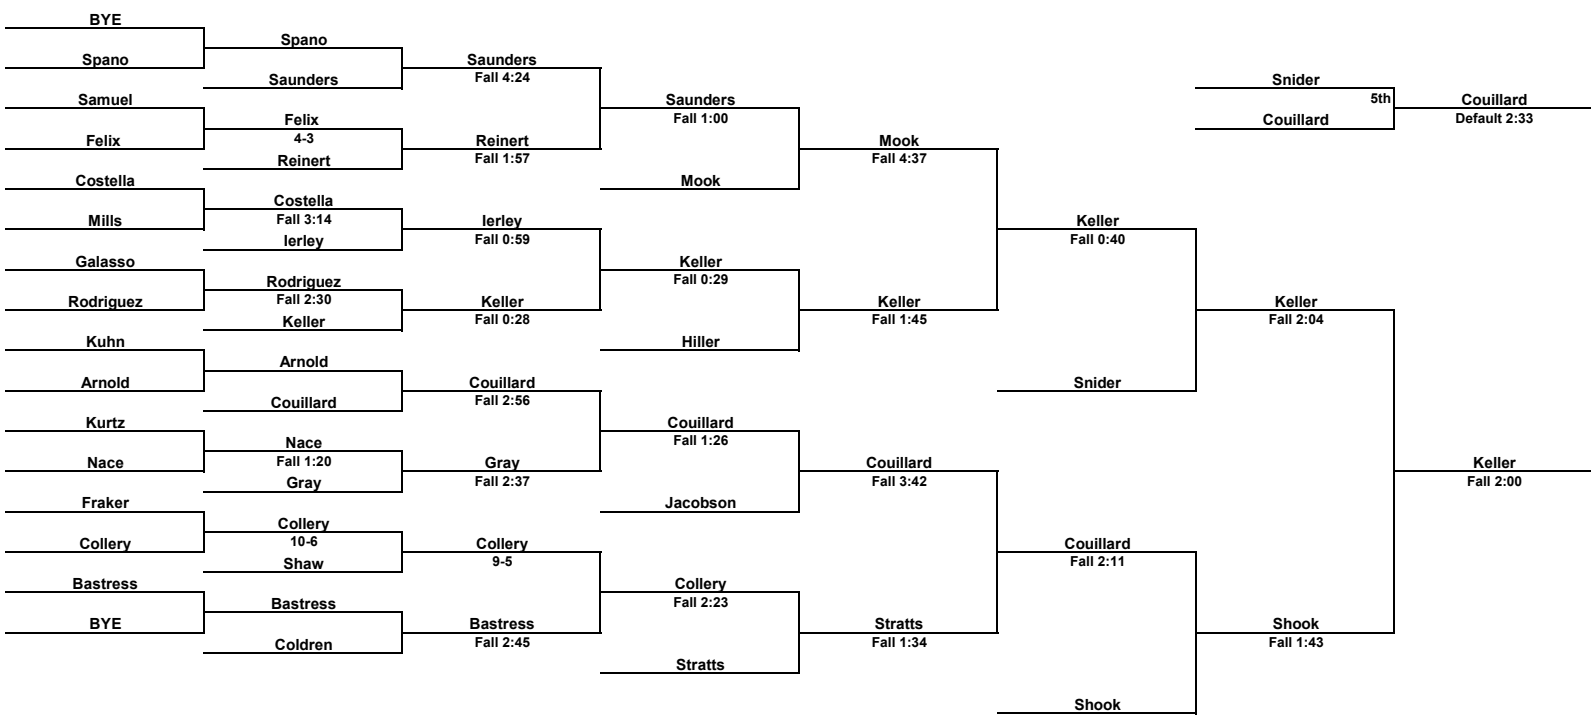

100 LBS

106 LBS

112 LBS

118 LBS

124 LBS

130 LBS

Marissa Rumsey (Williamsport)

136 LBS

142 LBS

Grace Stem (Bald Eagle Area)

Shannon Fratus (Parkland)

Emma Flohr (Fairfield)

Miah Godshall (Brandywine Heights)

Timko

Hickman

Capra

Slaughenhaupt

148 LBS

170 LBS