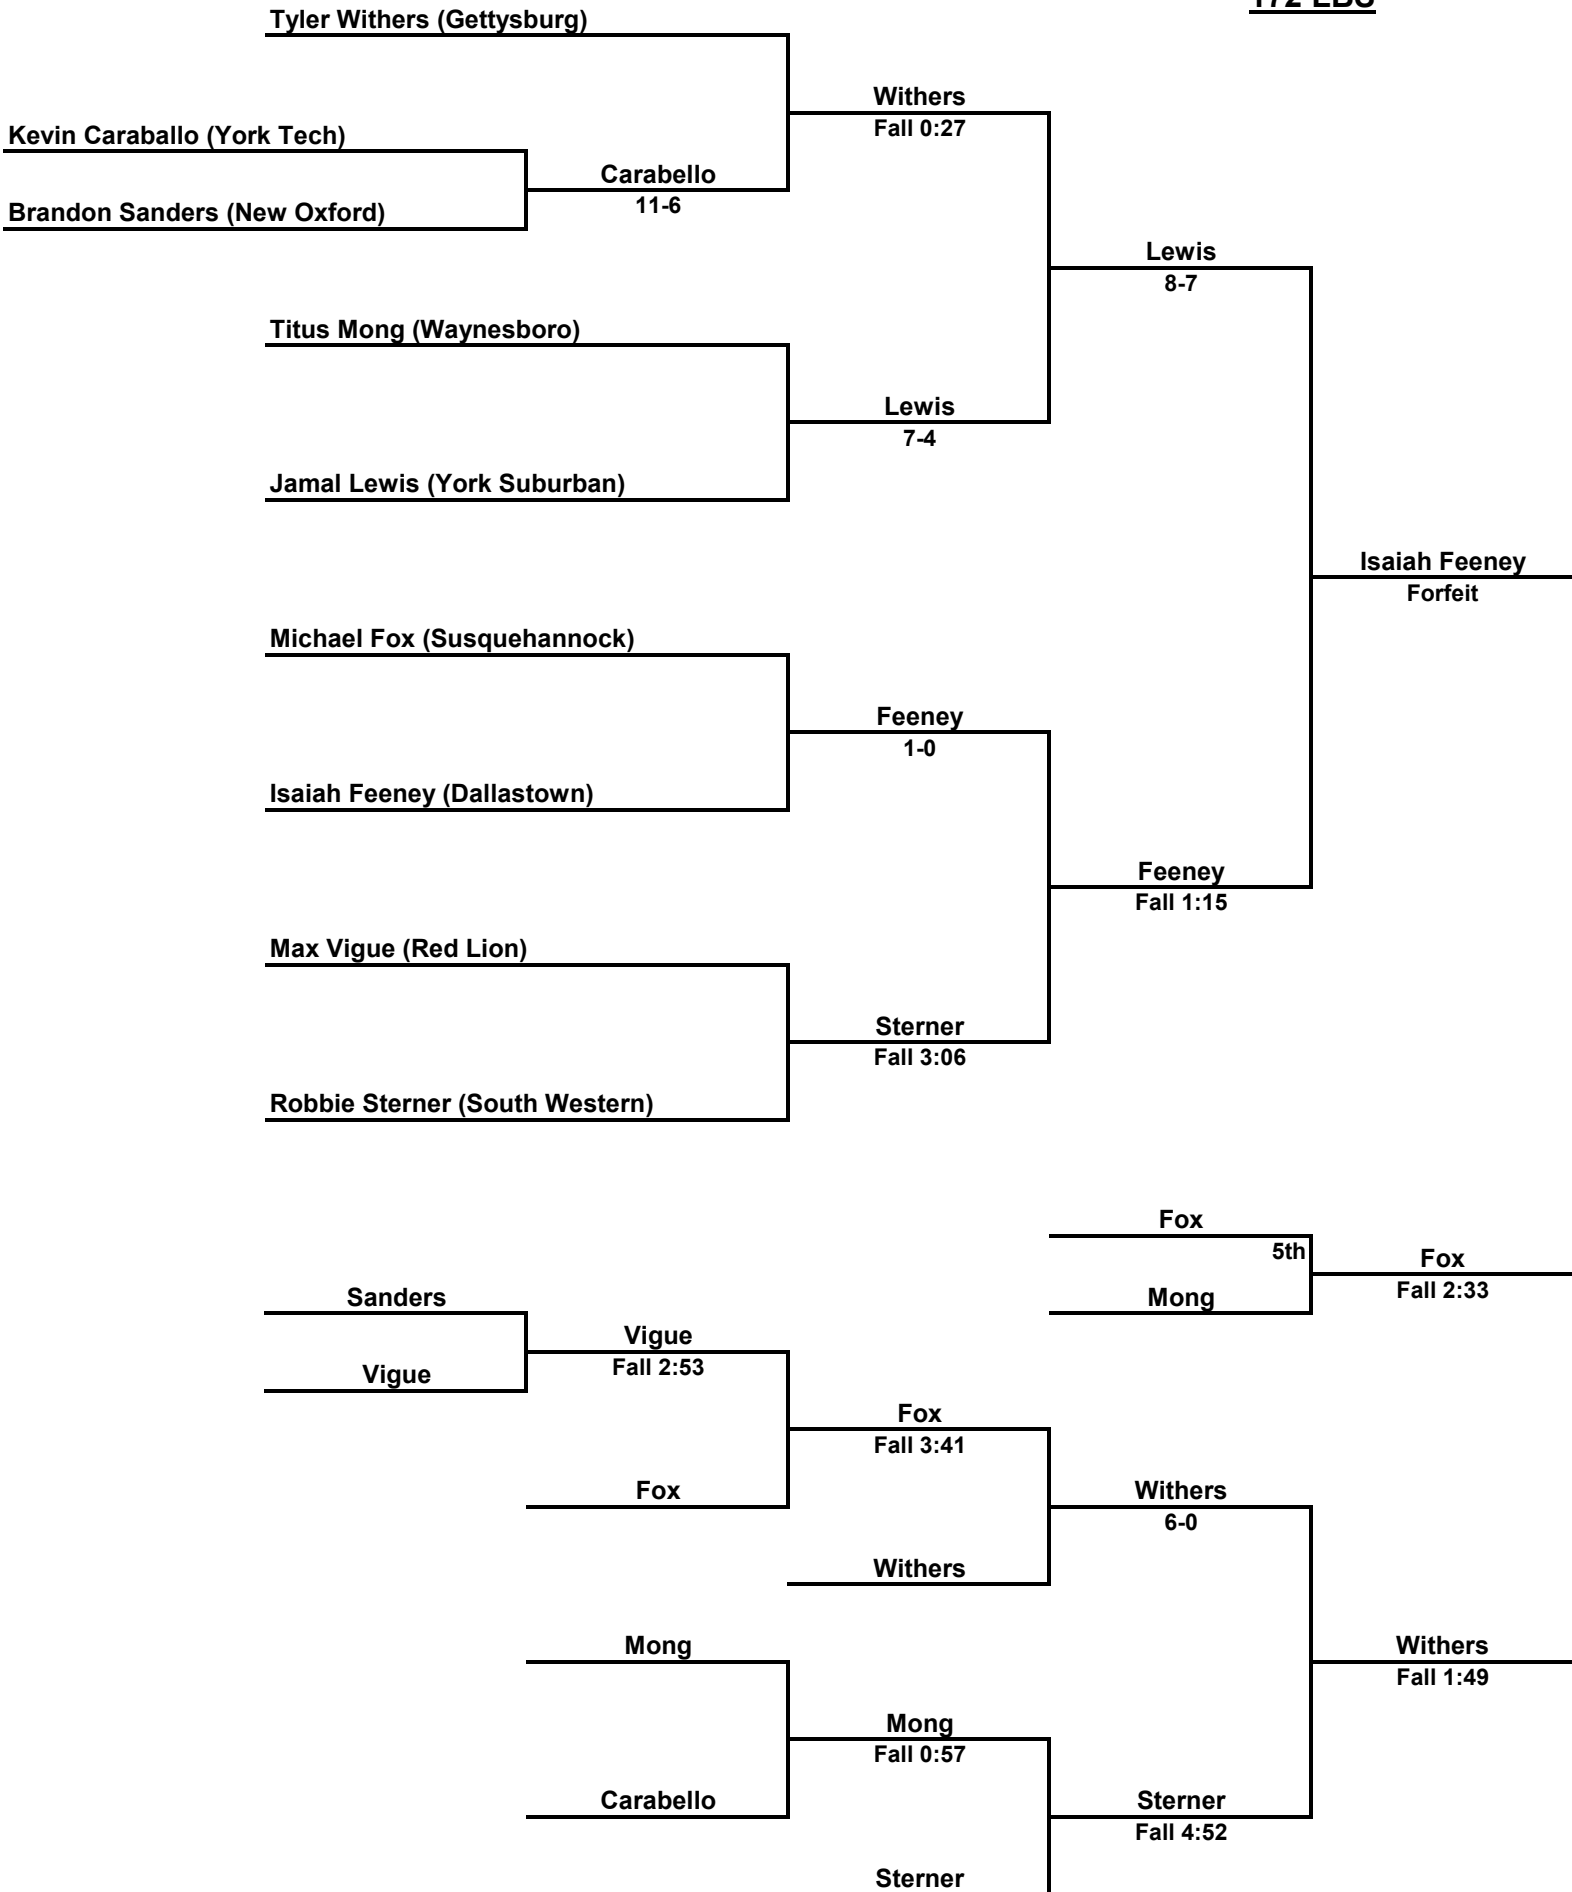

Inside Our Game - PIAA District 3 AAA Section 4 Coverage

172 LBS