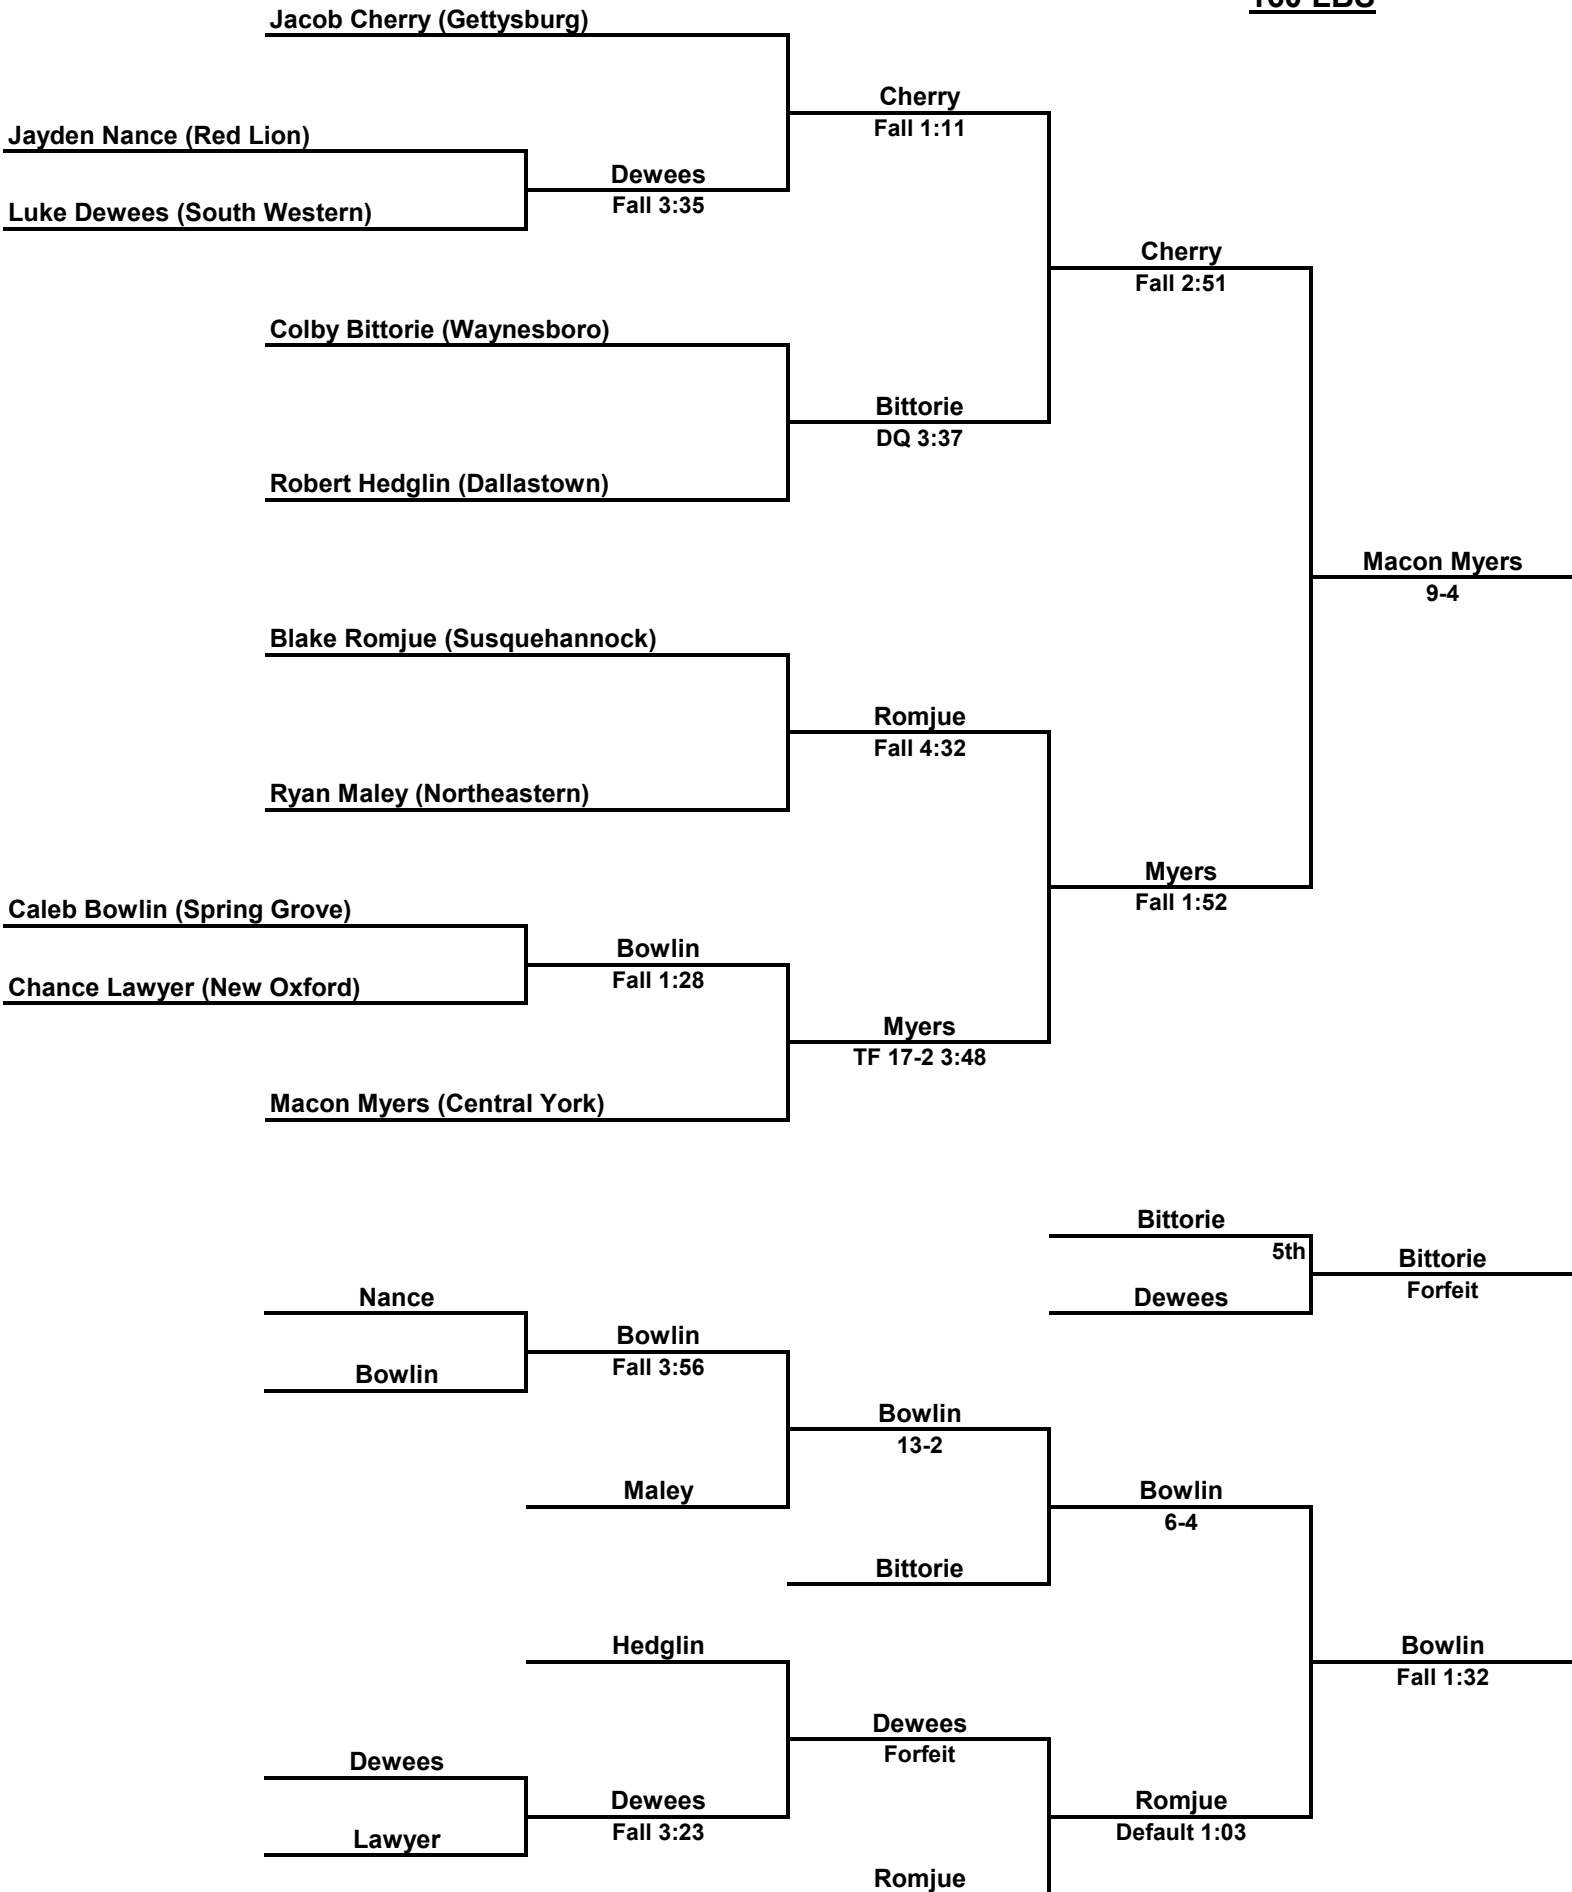

Inside Our Game - PIAA District 3 AAA Section 4 Coverage

160 LBS