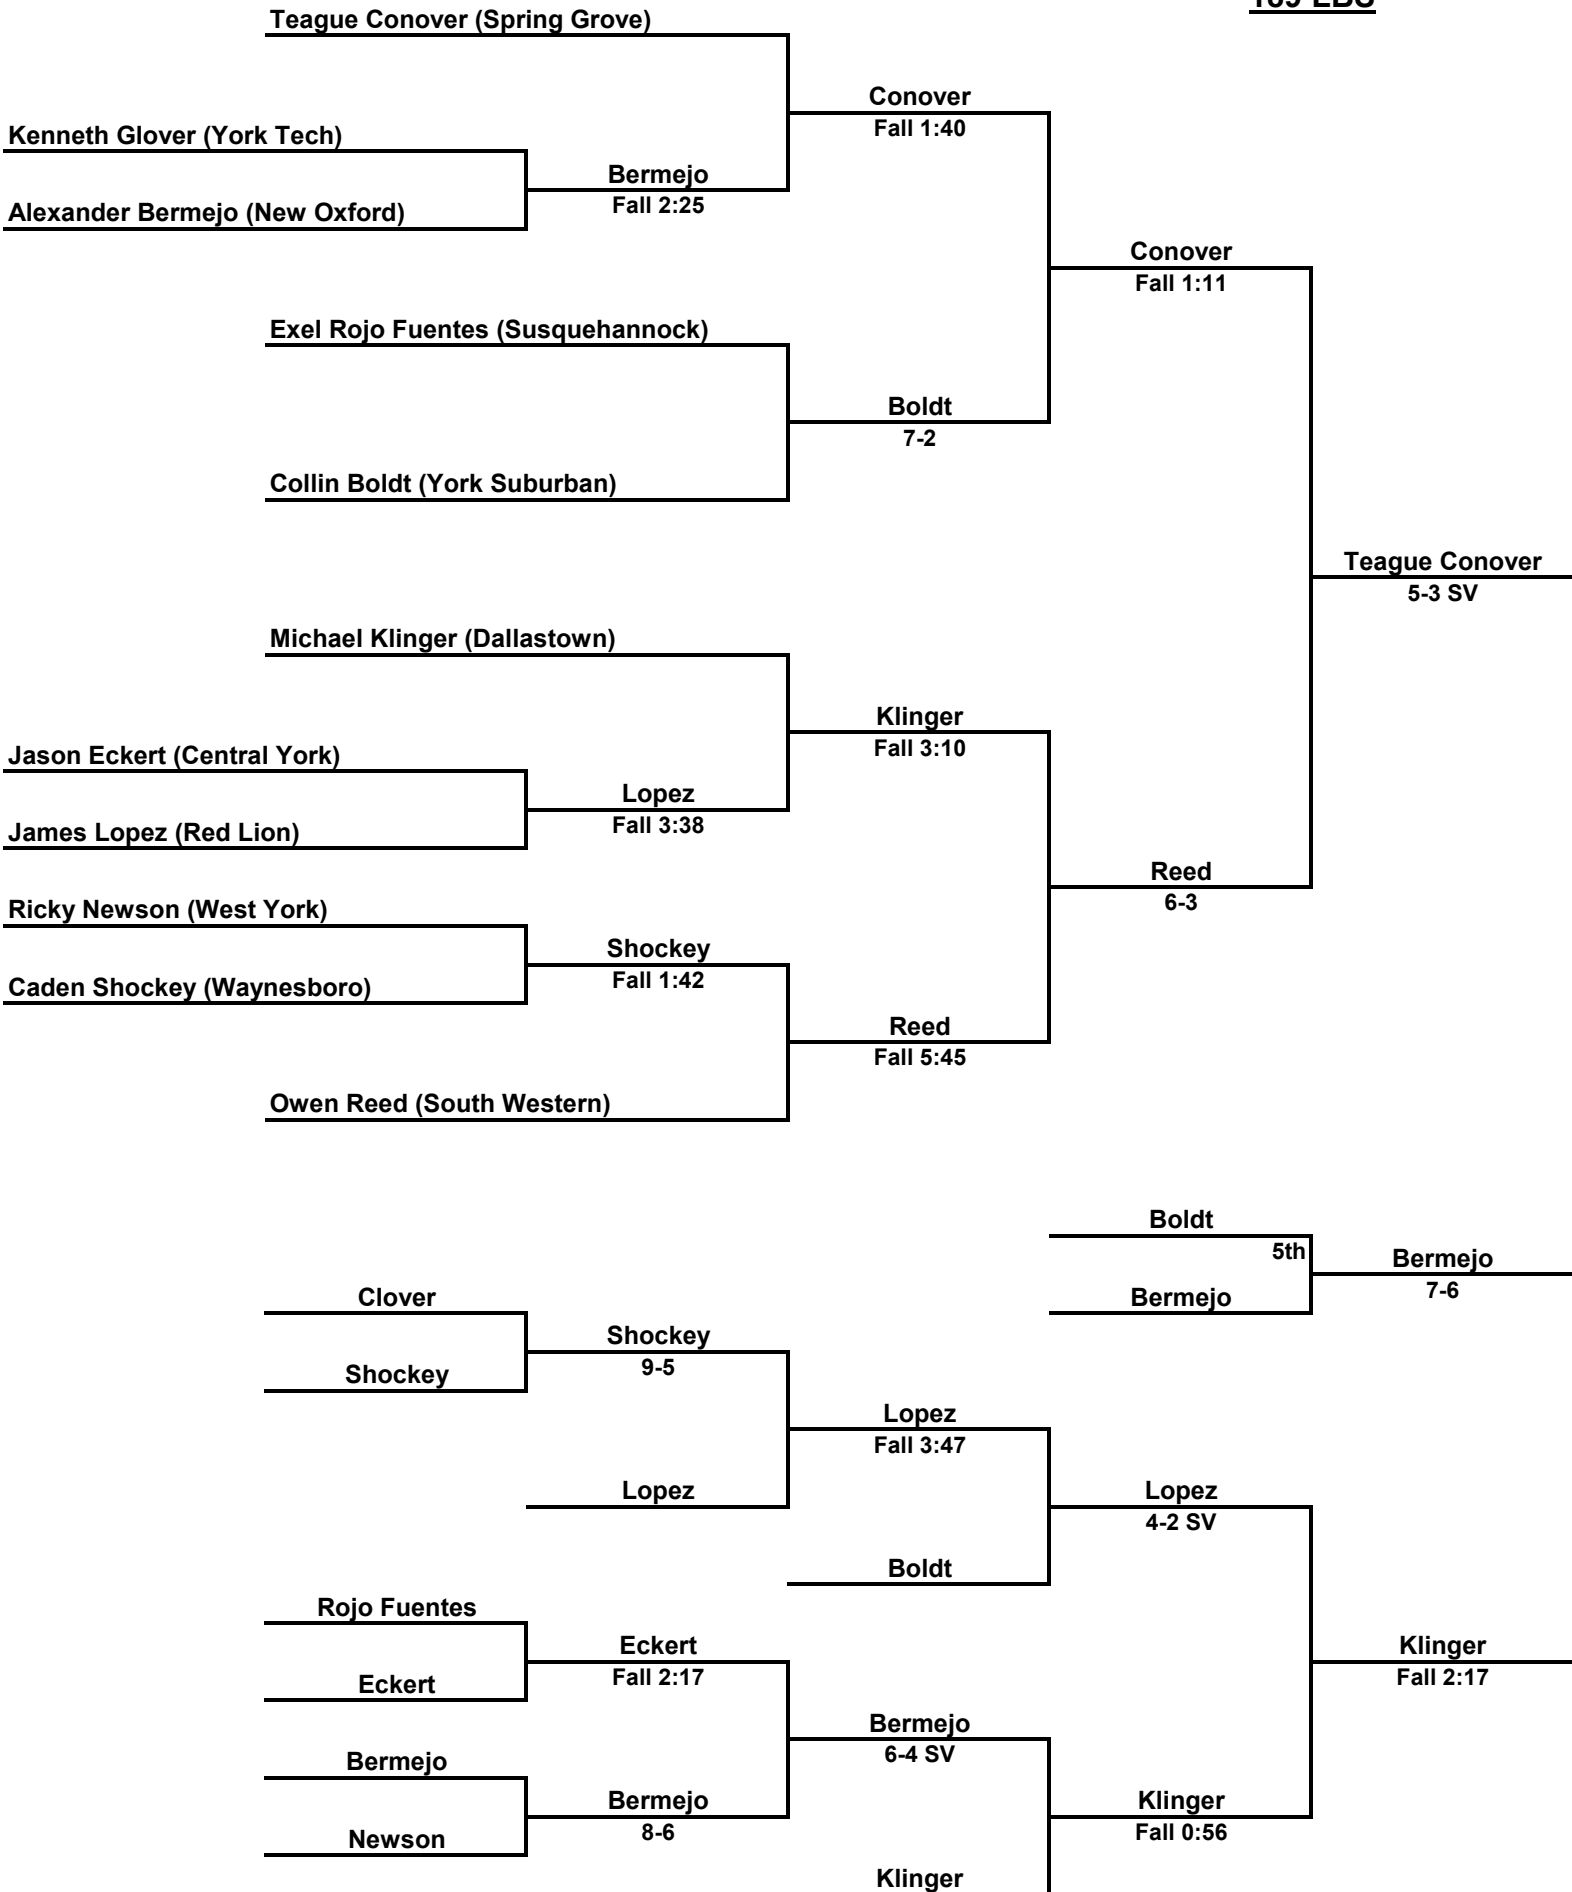

Inside Our Game - PIAA District 3 AAA Section 4 Coverage

189 LBS