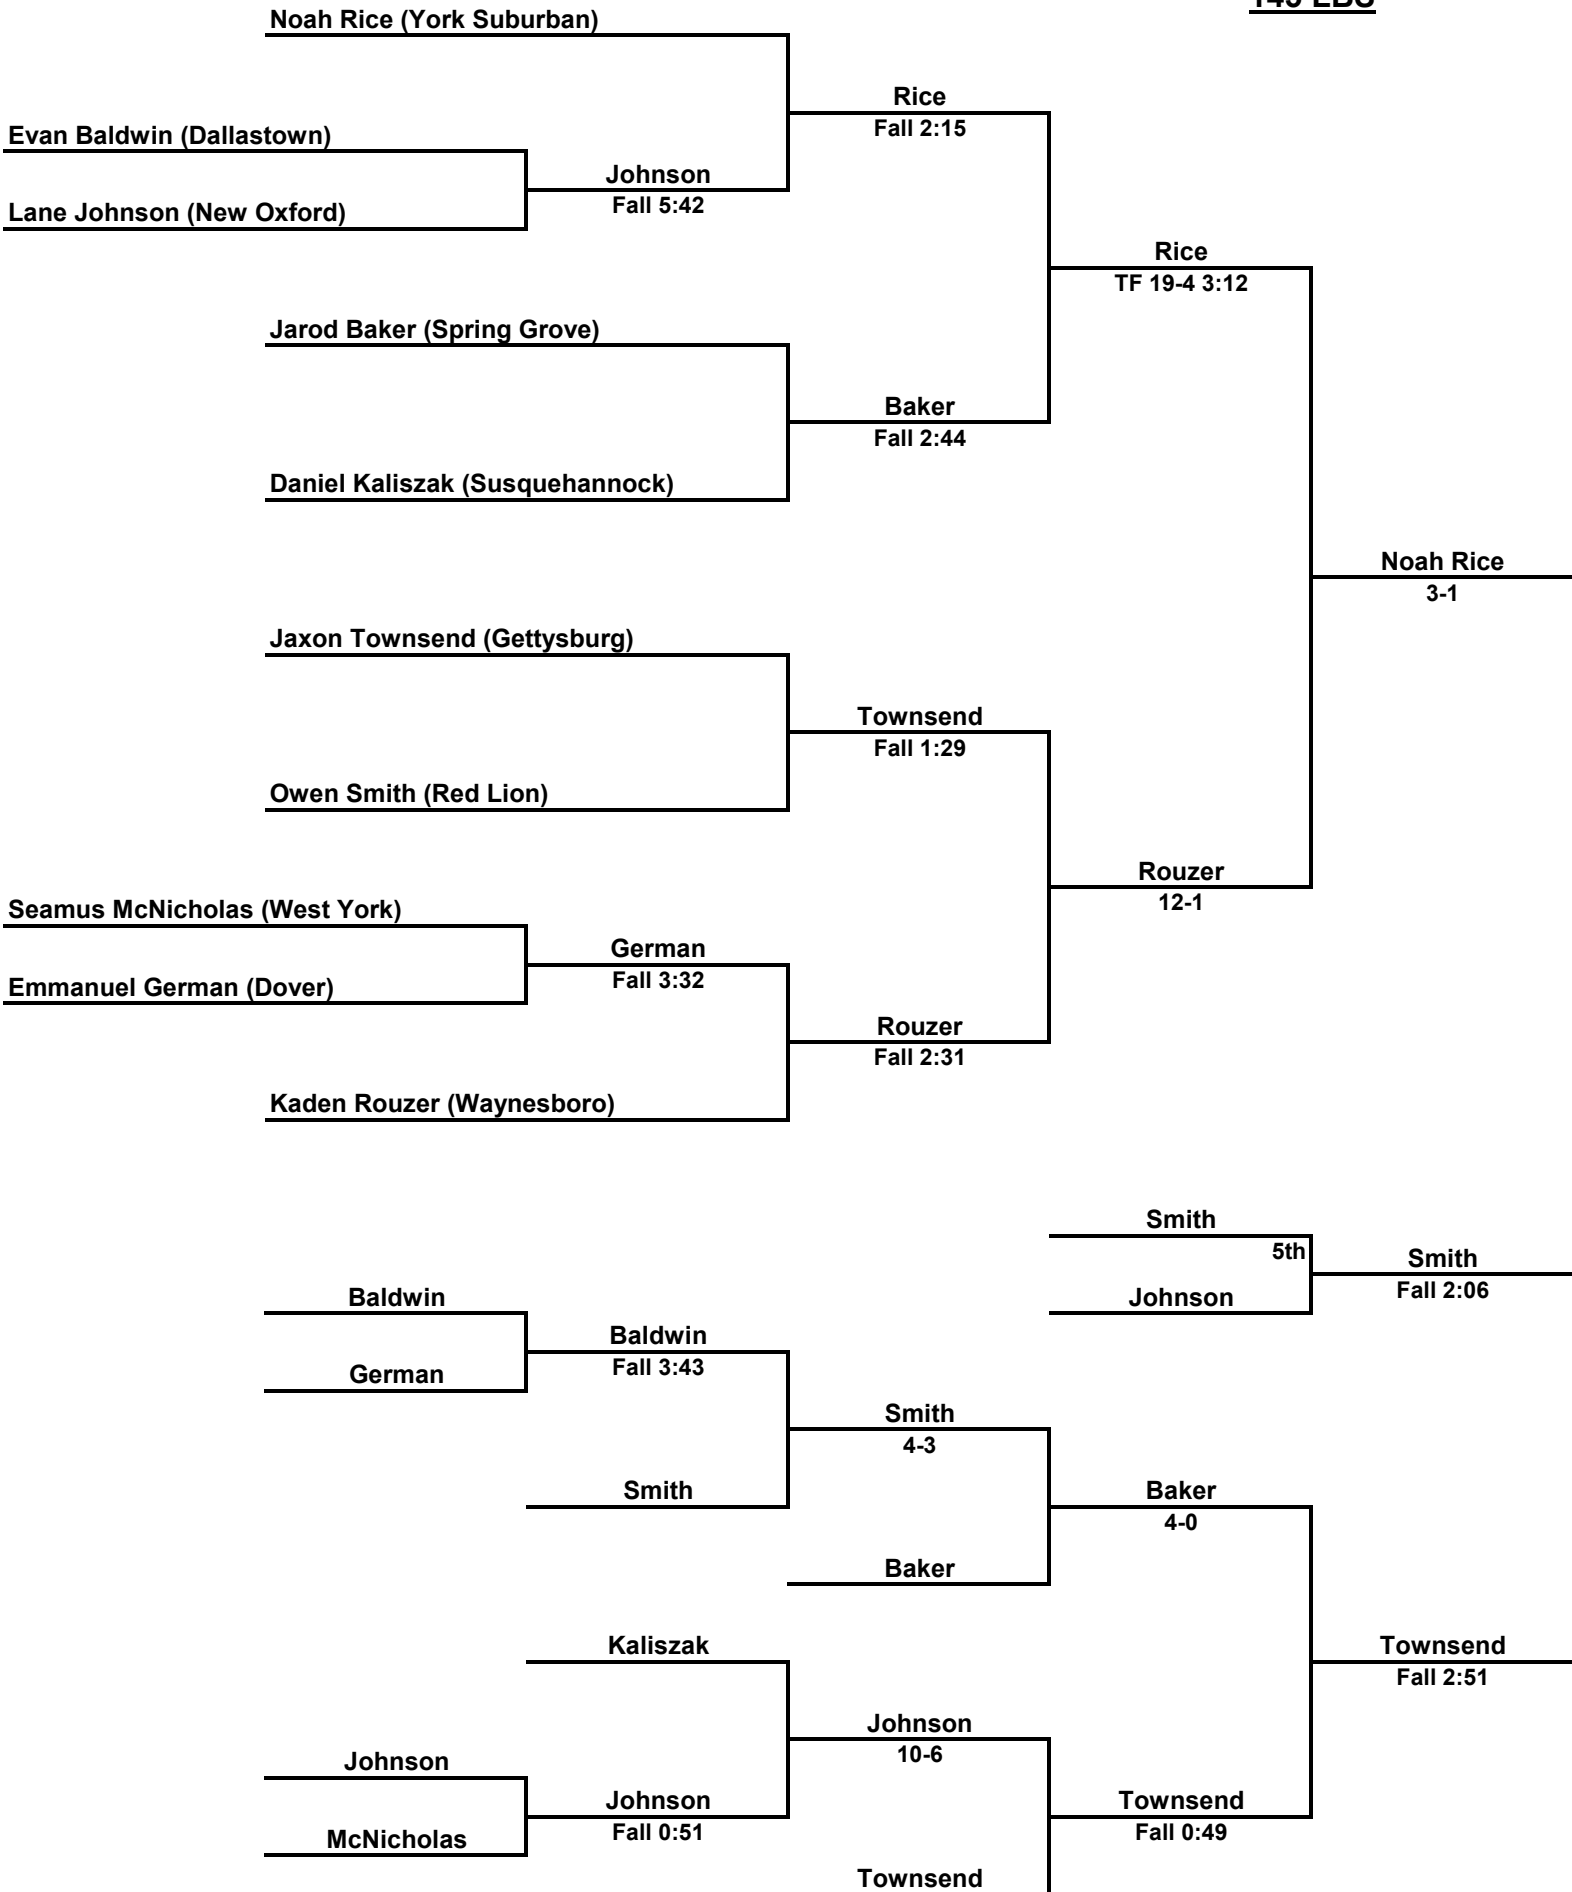

Inside Our Game - PIAA District 3 AAA Section 4 Coverage

145 LBS