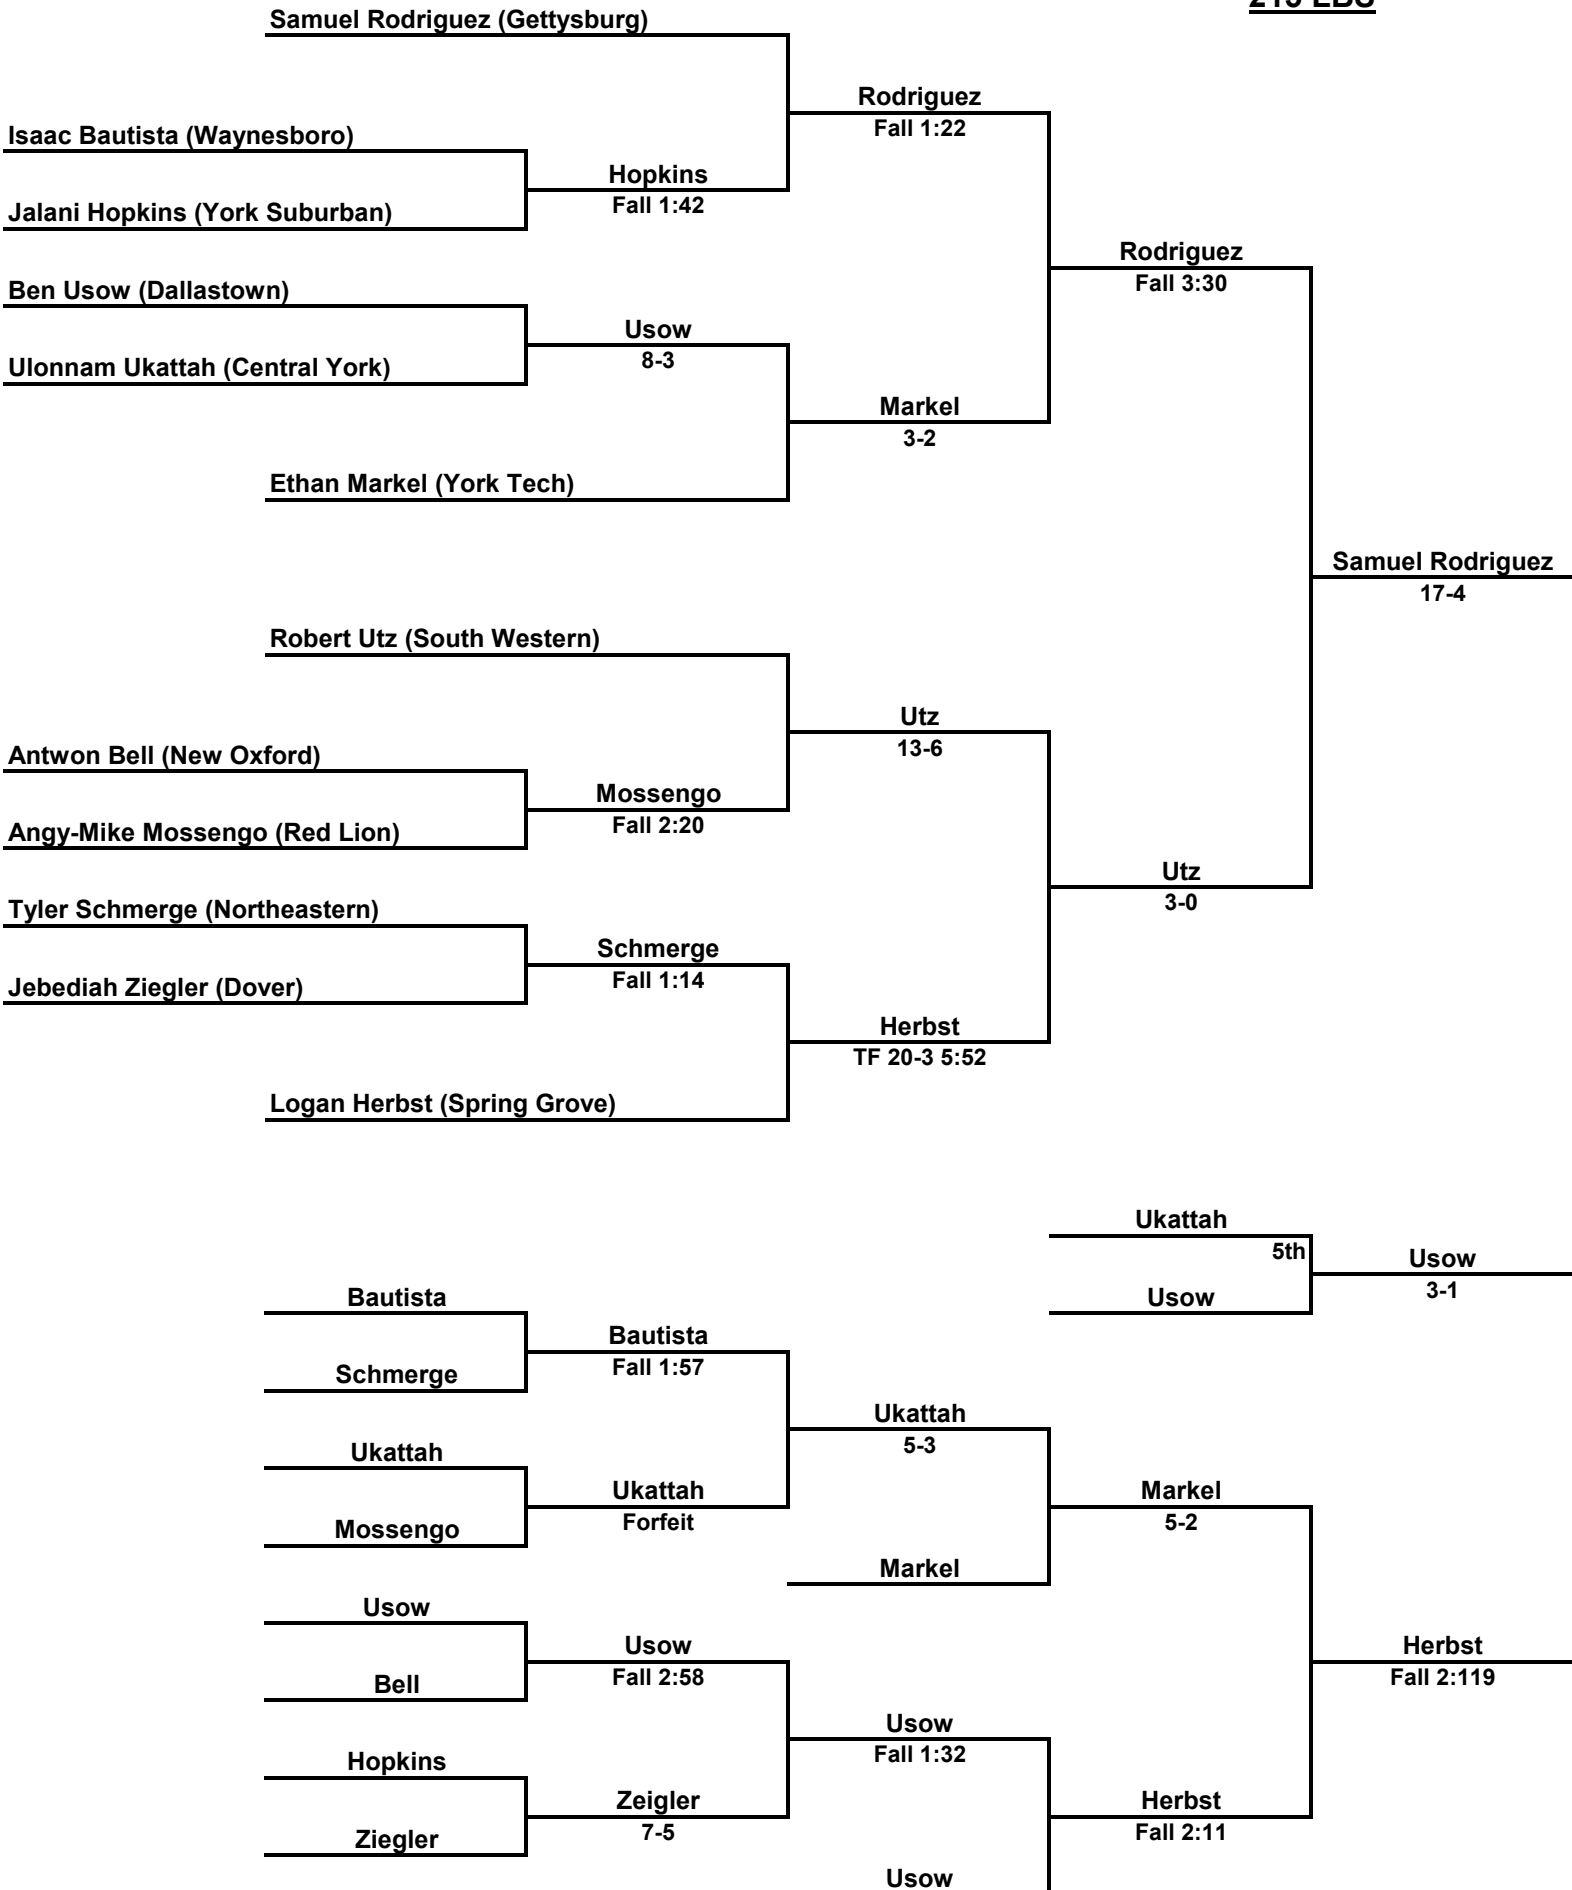

Inside Our Game - PIAA District 3 AAA Section 4 Coverage

215 LBS