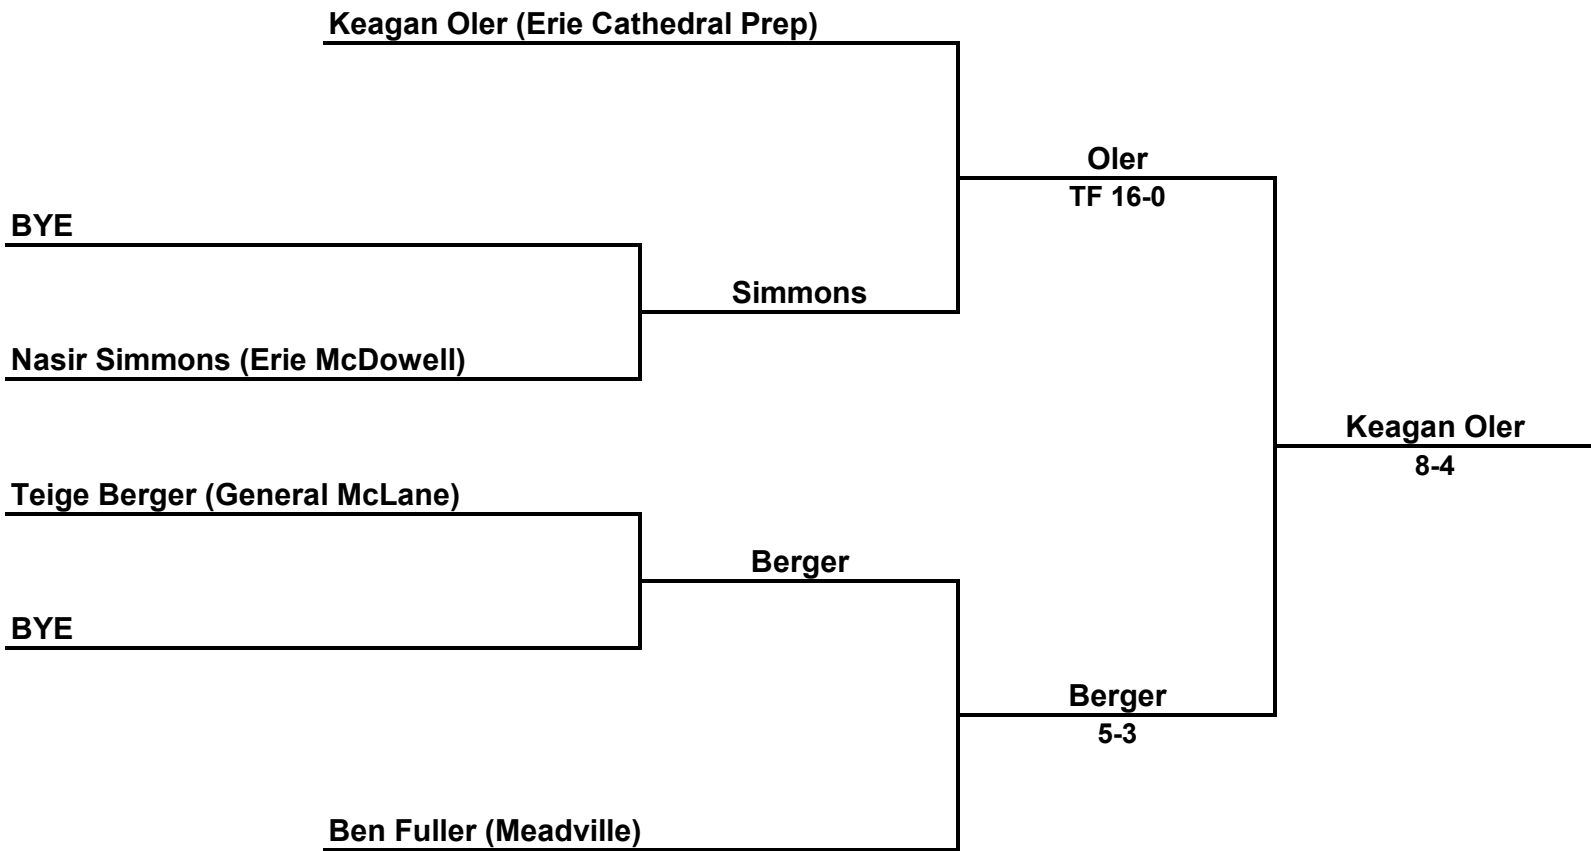

Inside Our Game - PIAA District 10 AAA Championship Coverage

106 LBS

Inside Our Game - PIAA District 10 AAA Championship Coverage

113 LBS

Caleb Anderson (Meadville)

BYE

BYE

BYE

BYE

BYE

BYE

Anderson

Snyder

Caleb Anderson
16-4

Ethan Snyder (General McLane)

BYE