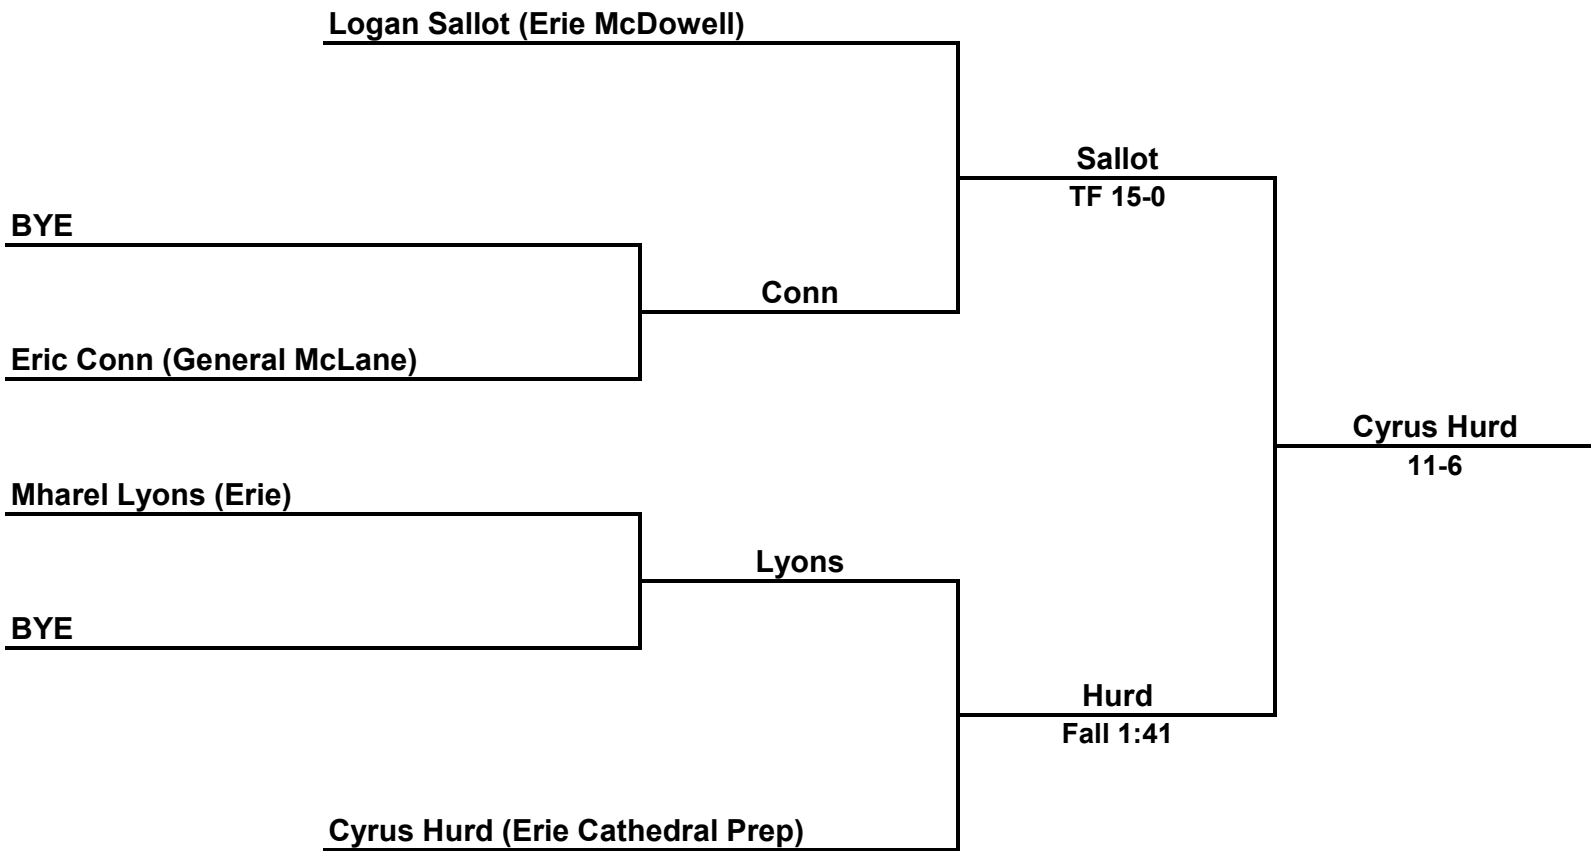

Inside Our Game - PIAA District 10 AAA Championship Coverage

120 LBS