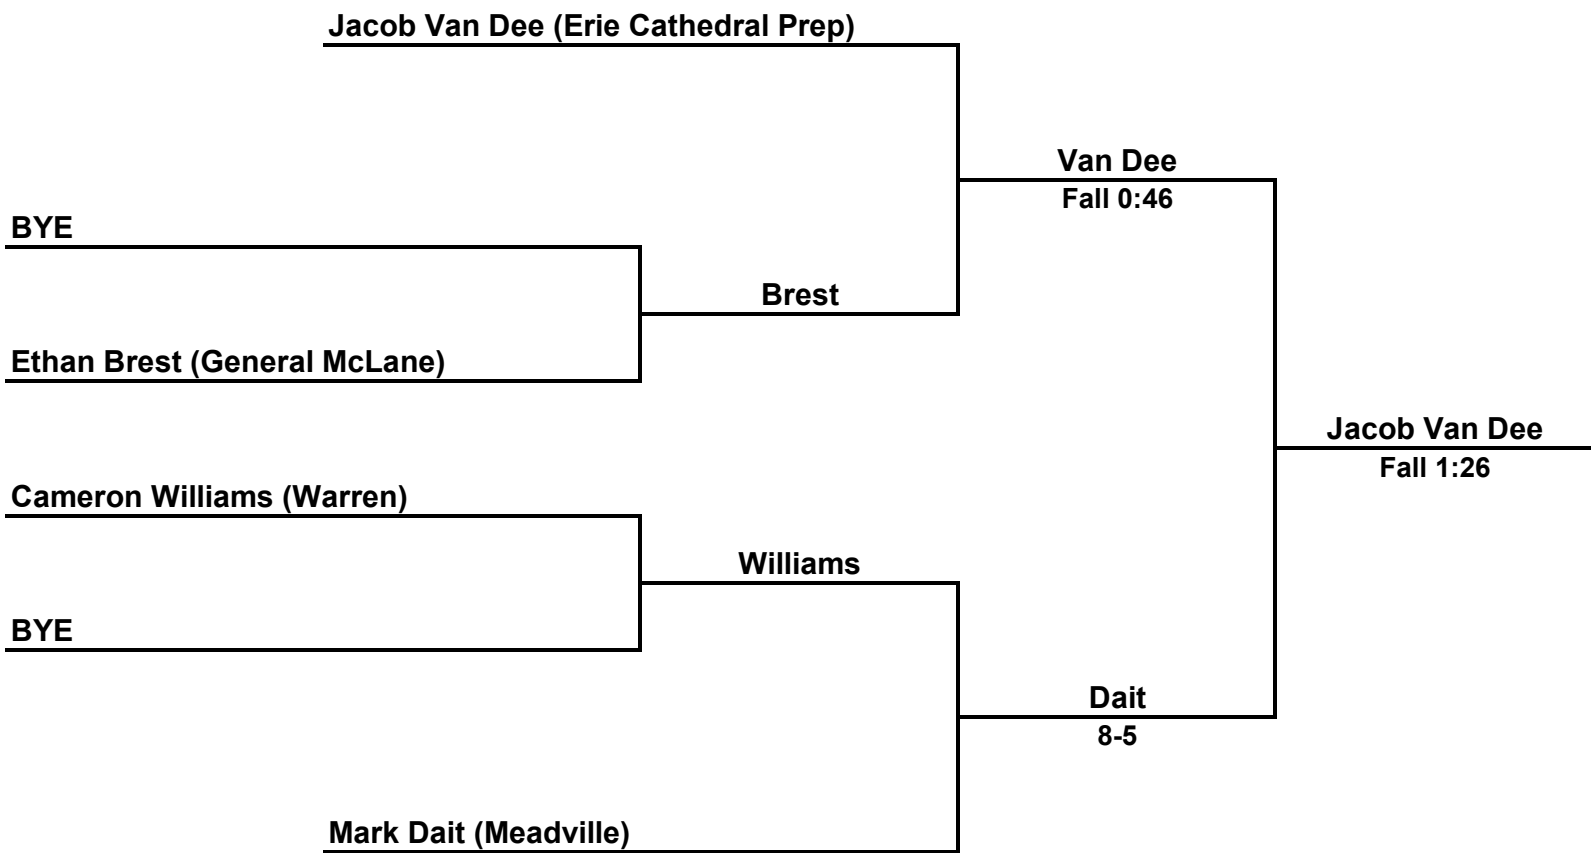

Inside Our Game - PIAA District 10 AAA Championship Coverage

126 LBS