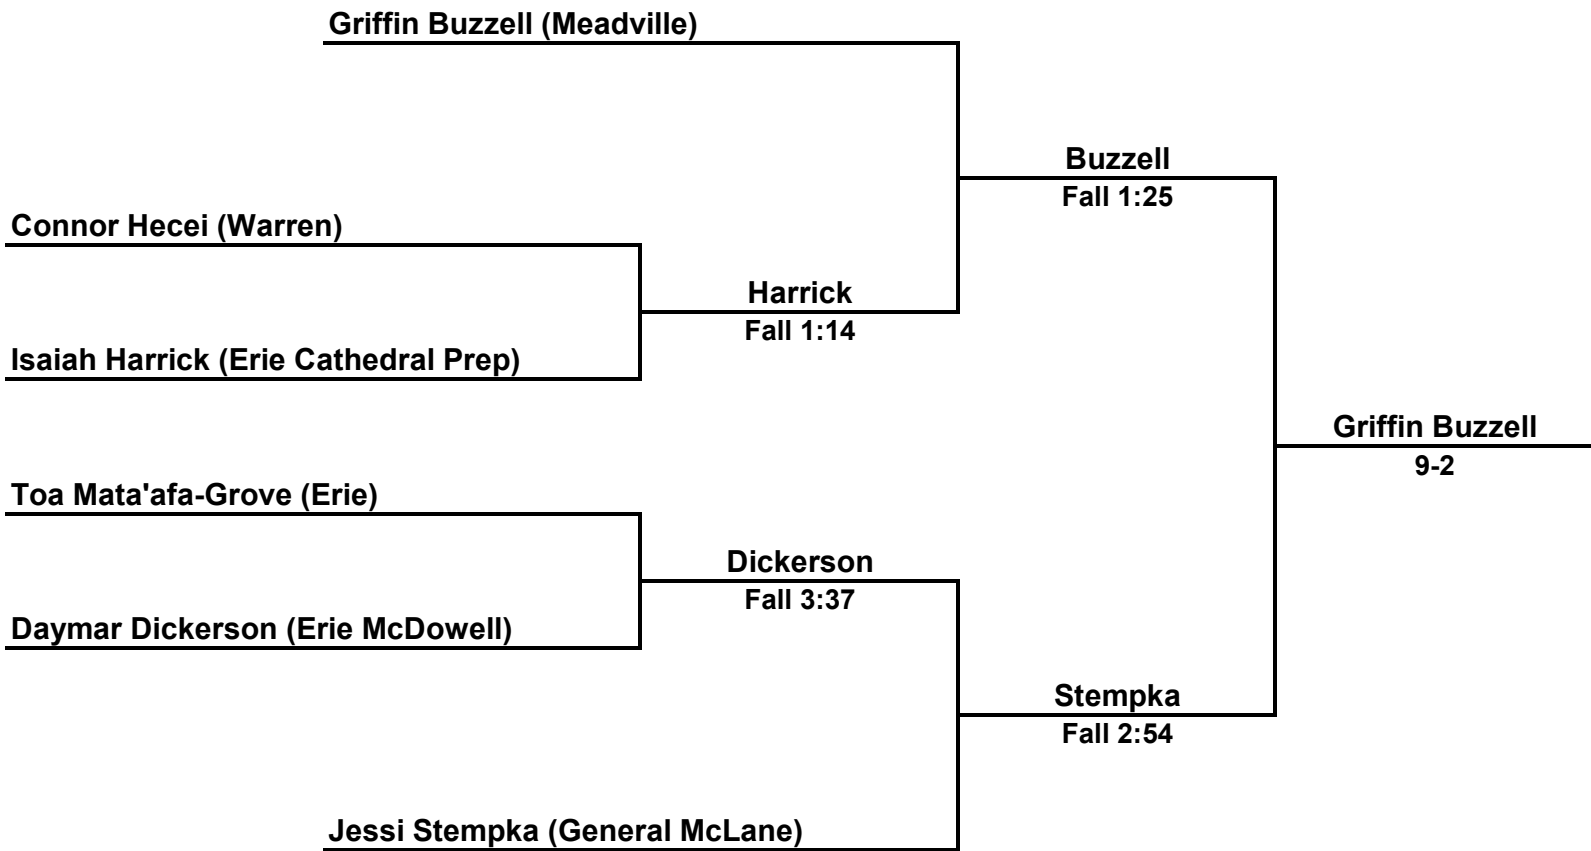

Inside Our Game - PIAA District 10 AAA Championship Coverage

160 LBS

Inside Our Game - PIAA District 10 AAA Championship Coverage

172 LBS

Inside Our Game - PIAA District 10 AAA Championship Coverage

189 LBS