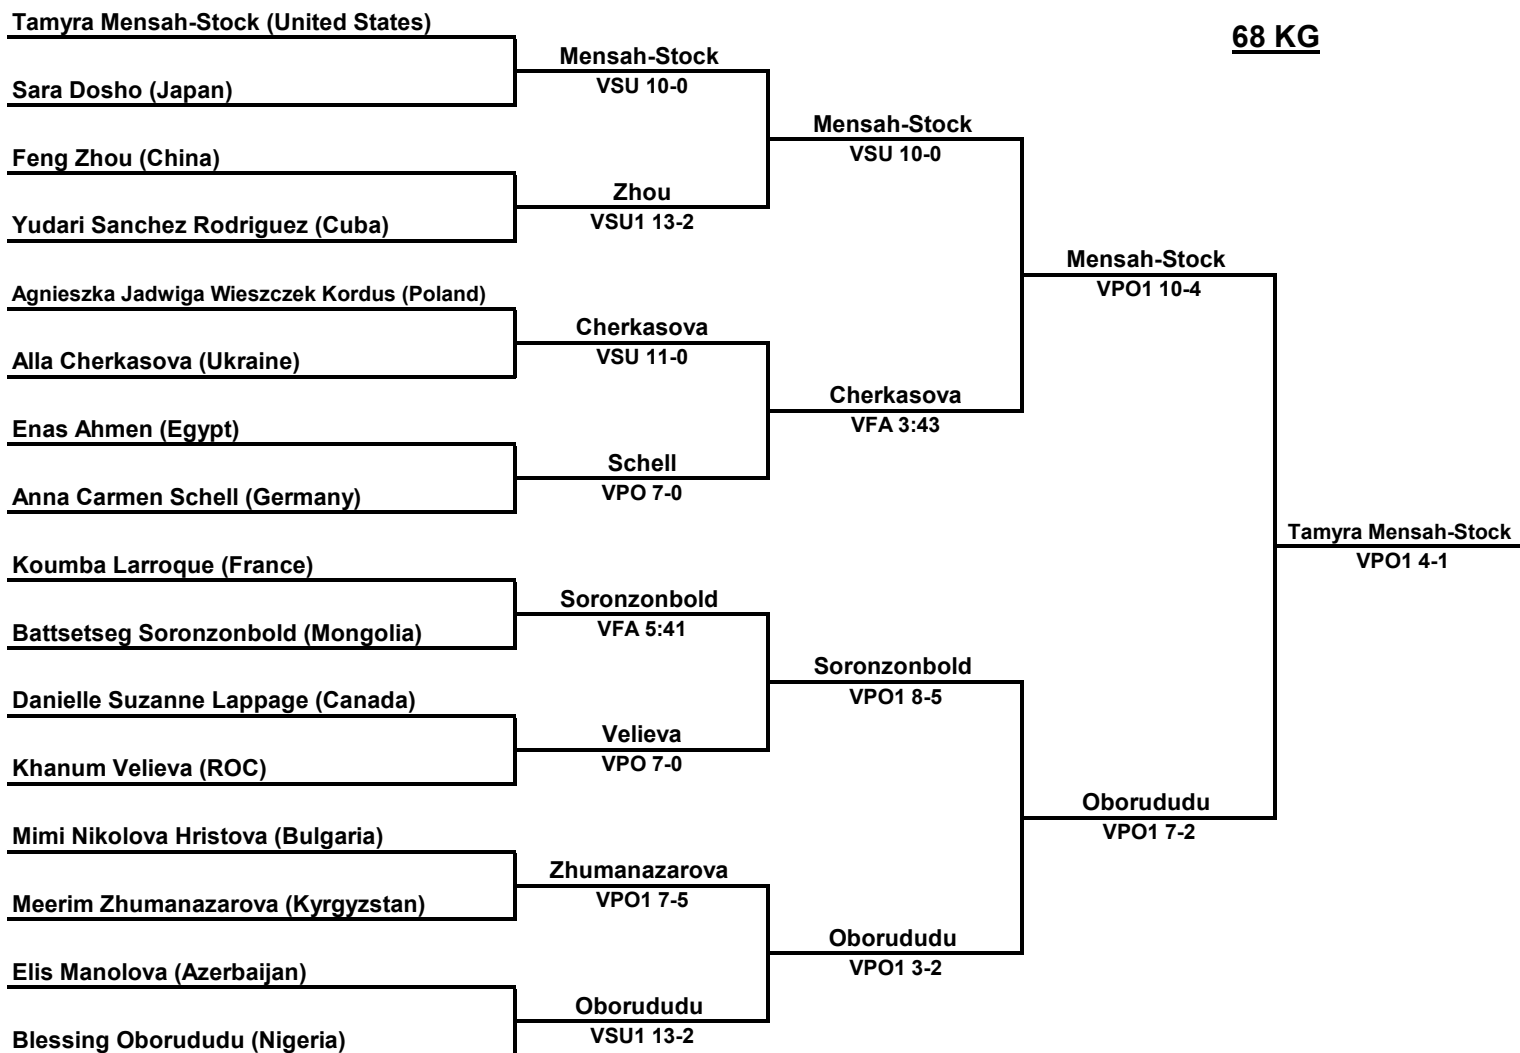

Finals 3-5

**62 KG**

Repechage

Finals 3-5

**68 KG**

Repechage

Finals 3-5

**76 KG**

Repechage

Finals 3-5