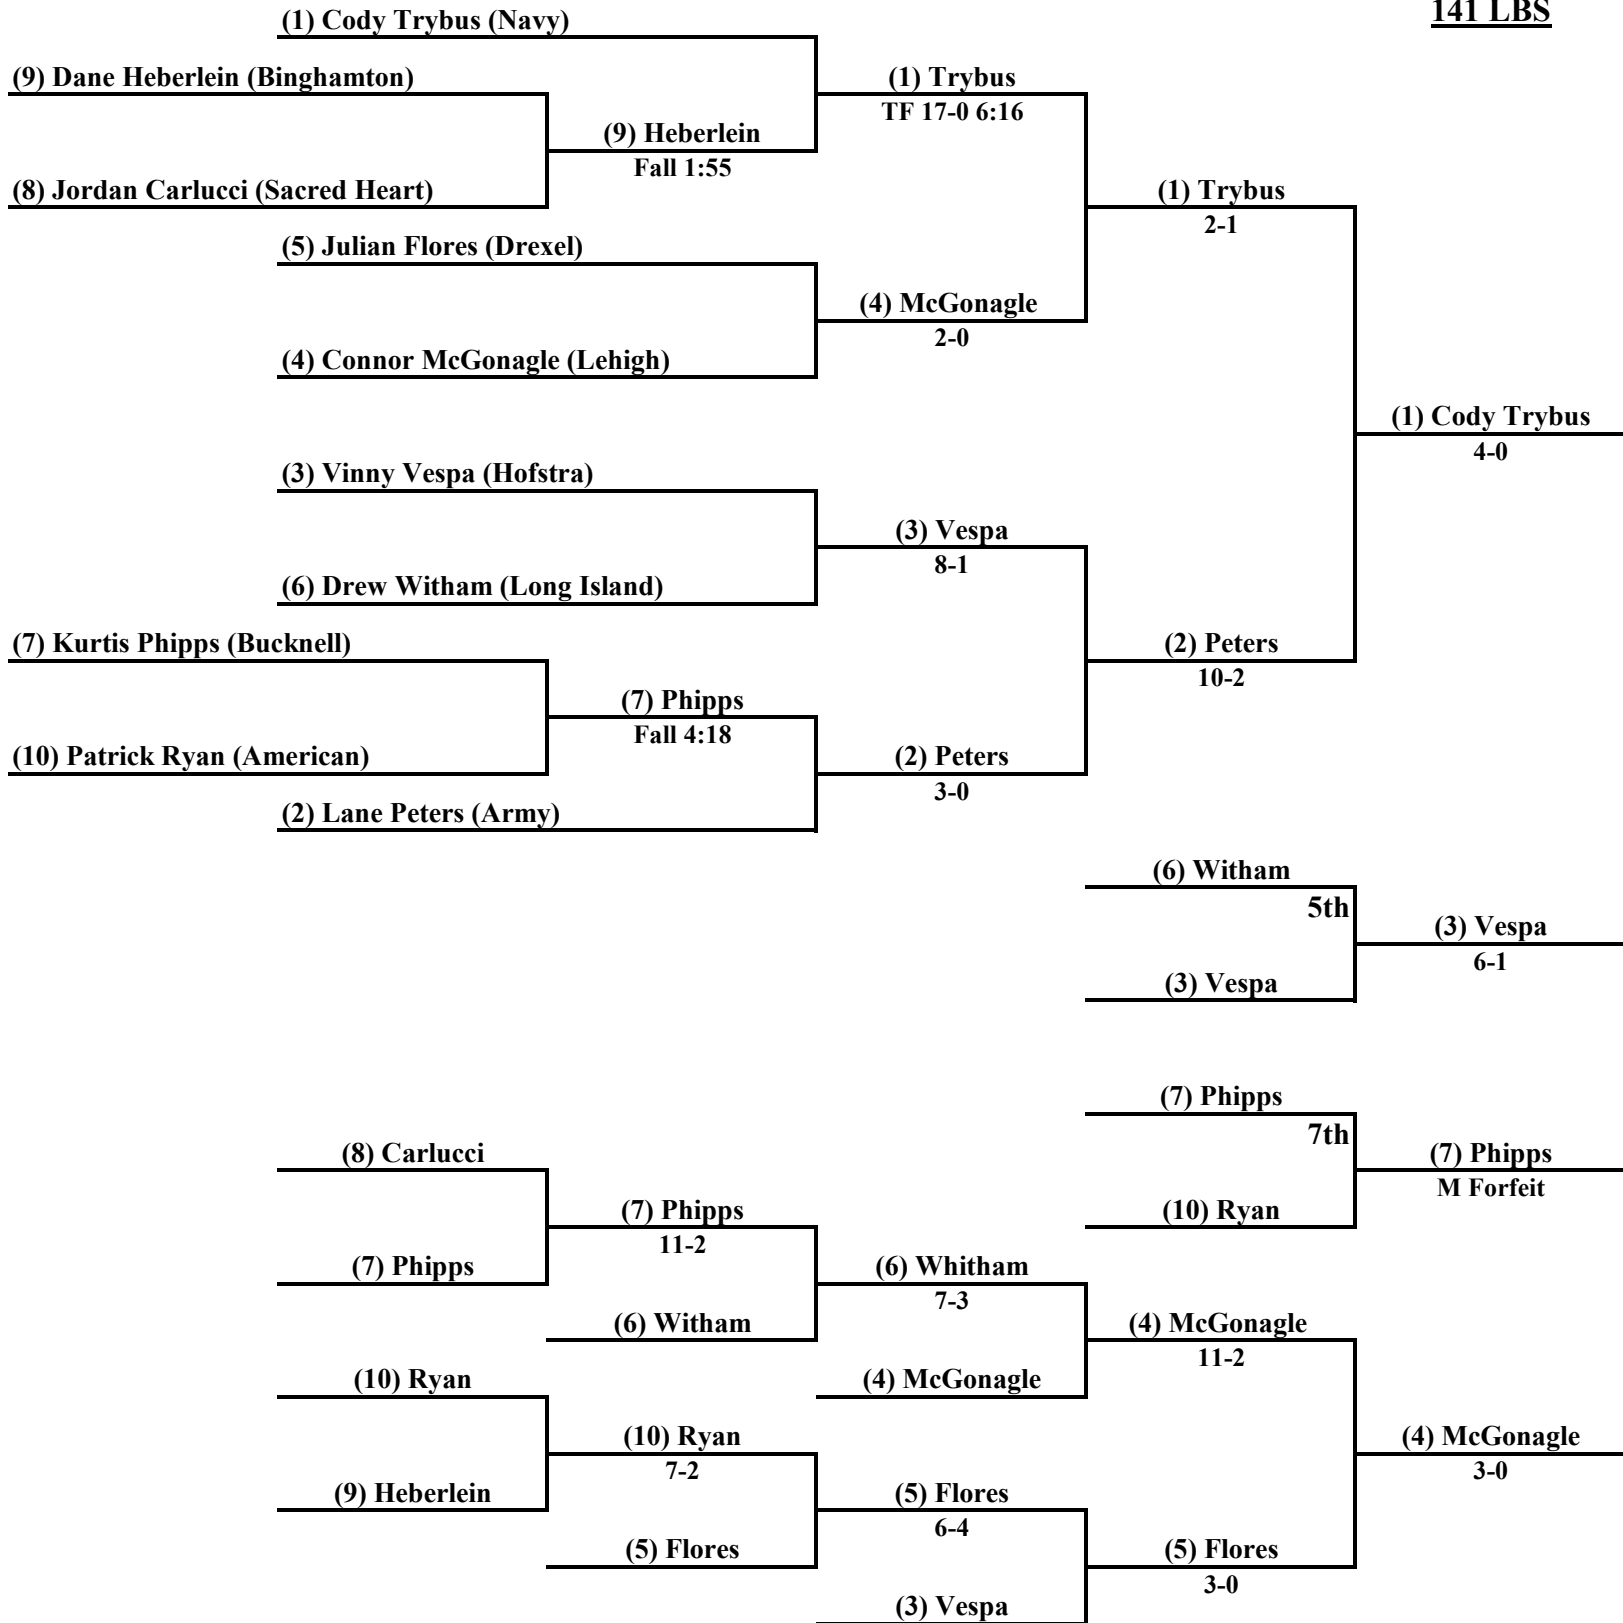

Inside Our Game - EIWA Championship Coverage

141 LBS