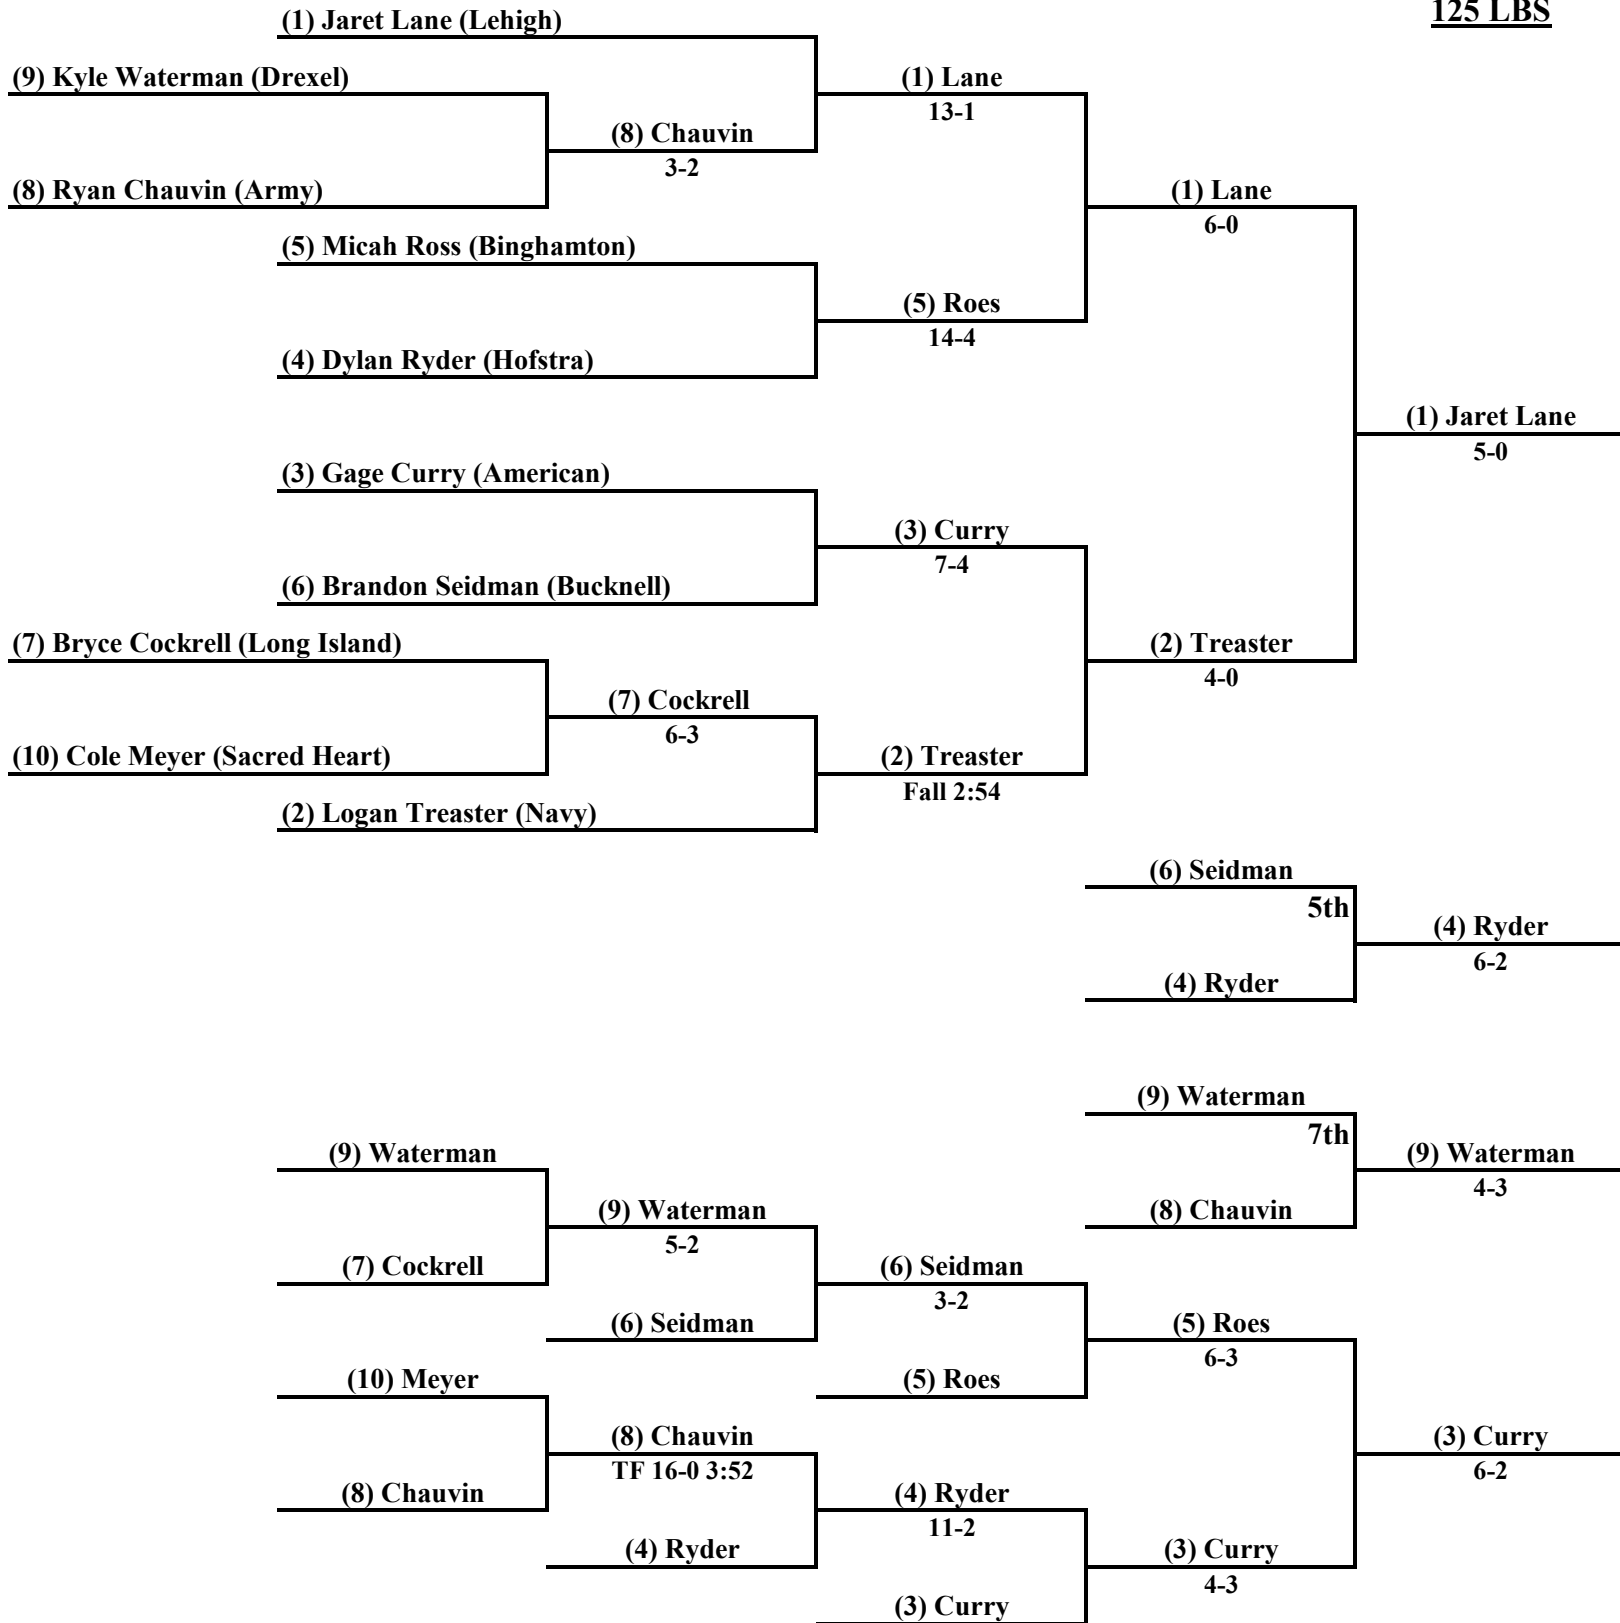

Inside Our Game - EIWA Championship Coverage

125 LBS

Inside Our Game - EIWA Championship Coverage

133 LBS

(1) Malyke Hines (Lehigh)

(9) Kyle Randall (Sacred Heart)

(8) Devin Matthews (Long Island)

(5) Garrett Lambert (Hofstra)