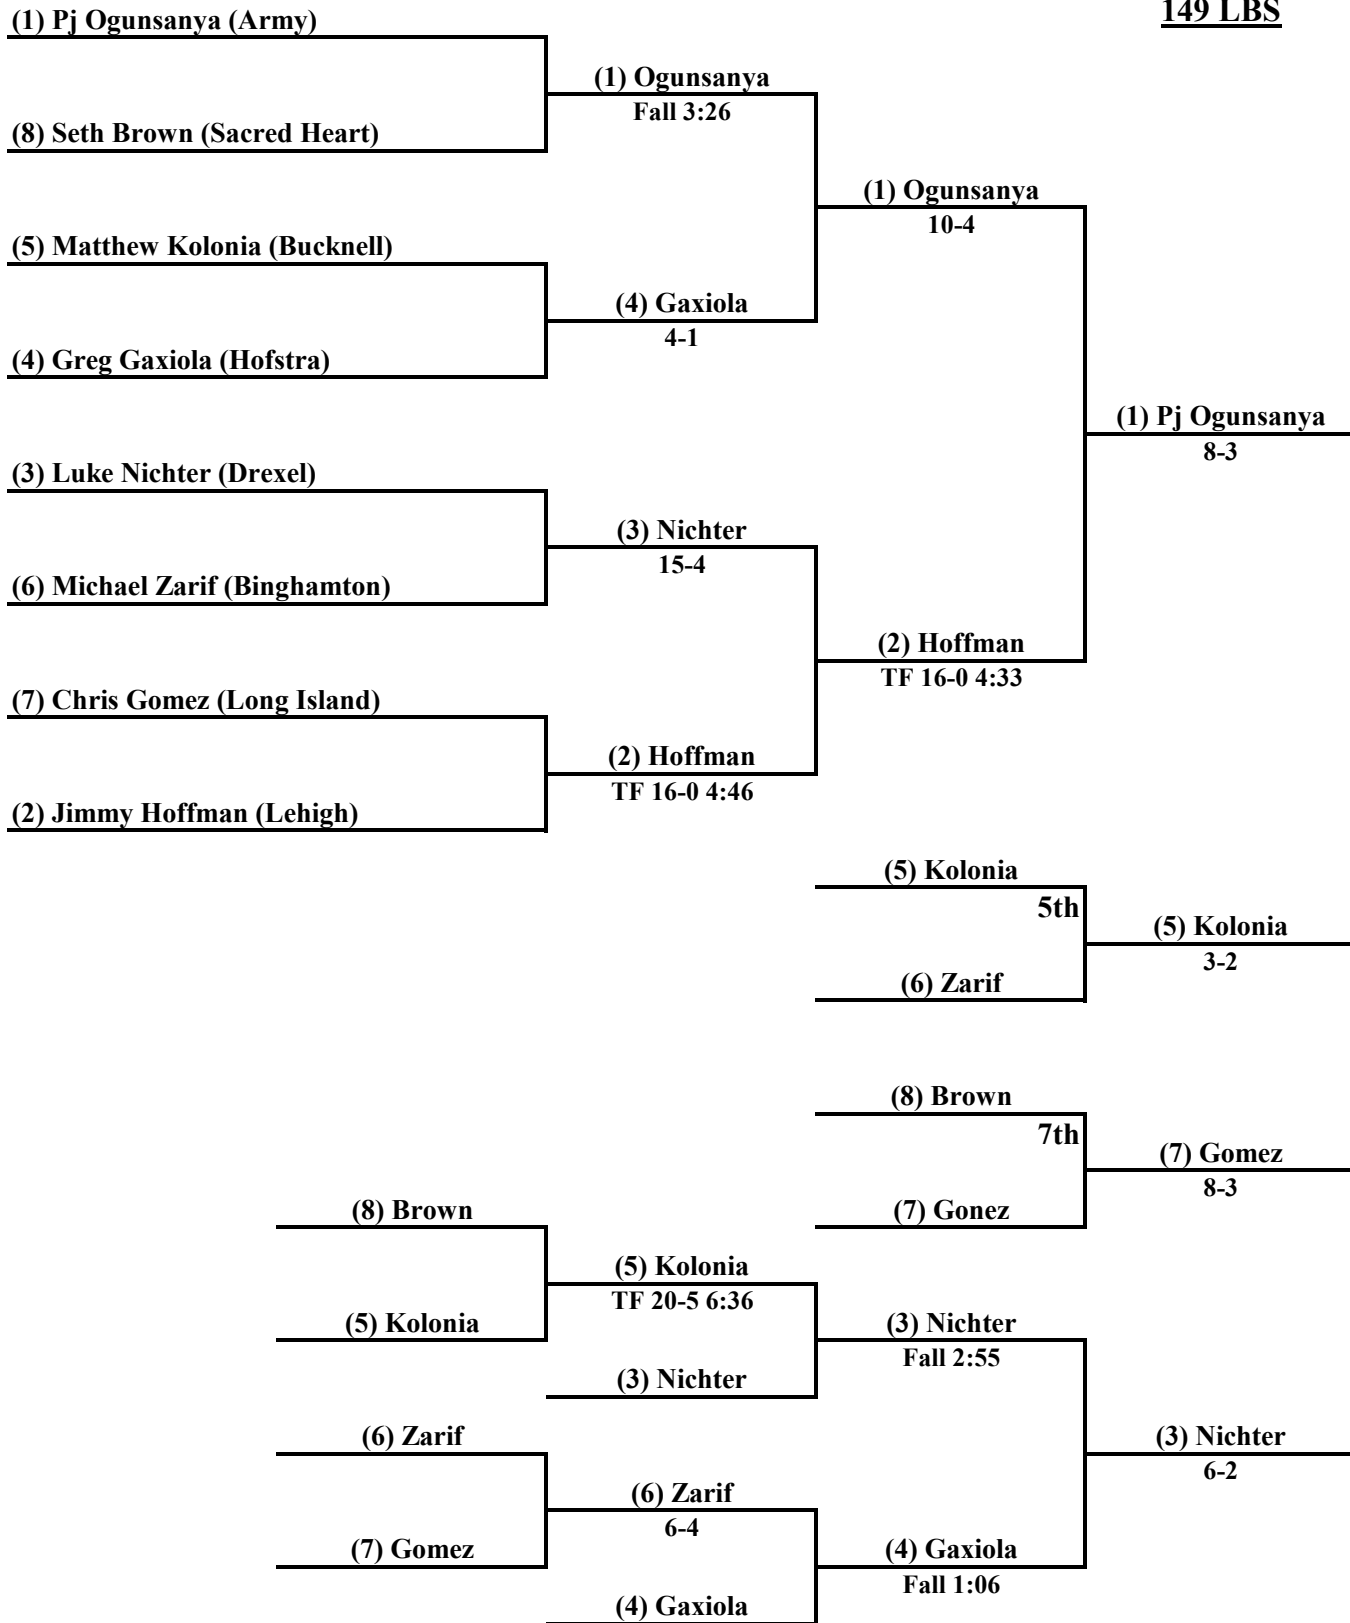

(9) Randall

(6) Montgomery

Inside Our Game - EIWA Championship Coverage

141 LBS

Inside Our Game - EIWA Championship Coverage

149 LBS

Inside Our Game - EIWA Championship Coverage

157 LBS