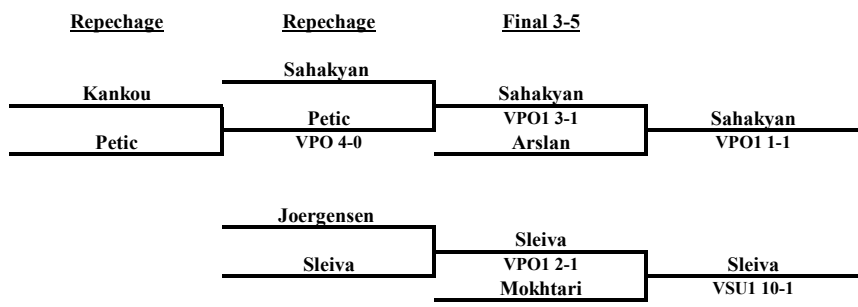

Inside Our Game - Senior World Championship Coverage

Greco-Roman 72 KG