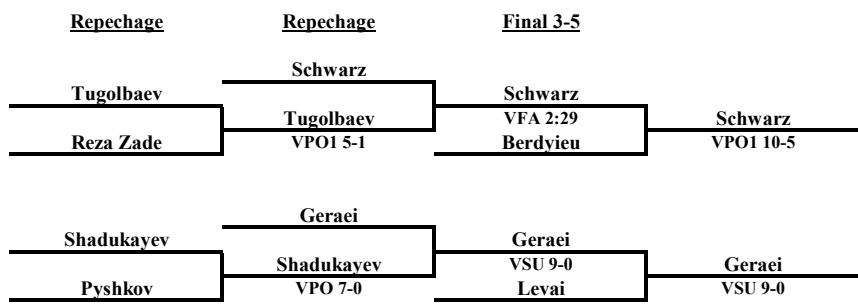

Inside Our Game - Senior World Championship Coverage

Greco-Roman 77 KG