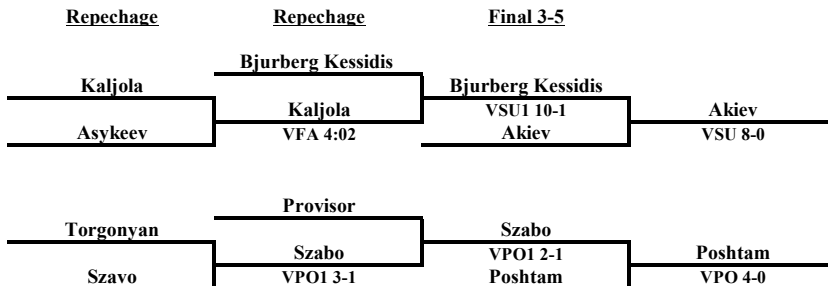

Inside Our Game - Senior World Championship Coverage

Greco-Roman 72 KG

Inside Our Game - Senior World Championship Coverage

Greco-Roman 77 KG

Repechage

Final 3-5

Inside Our Game - Senior World Championship Coverage