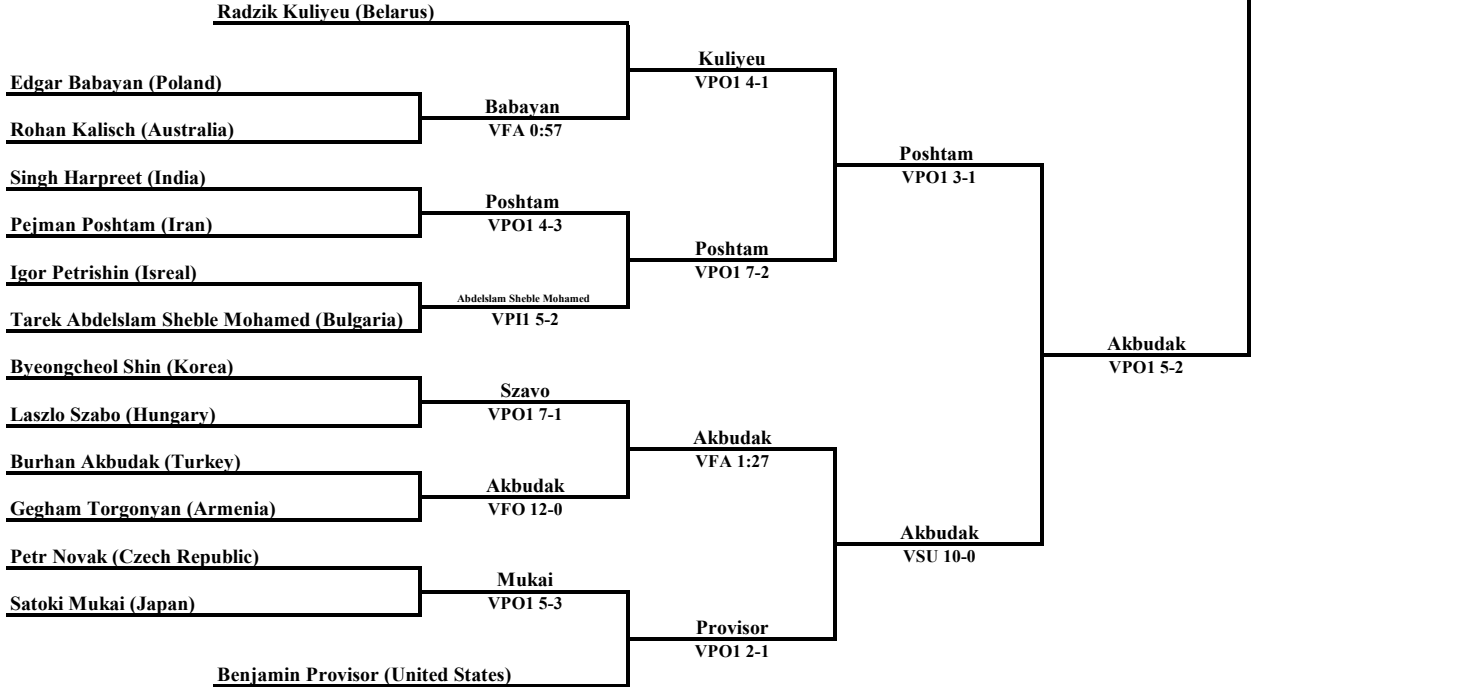

Inside Our Game - Senior World Championship Coverage

Greco-Roman 72 KG

Inside Our Game - Senior World Championship Coverage

Greco-Roman 77 KG

Repechage

Final 3-5

Inside Our Game - Senior World Championship Coverage