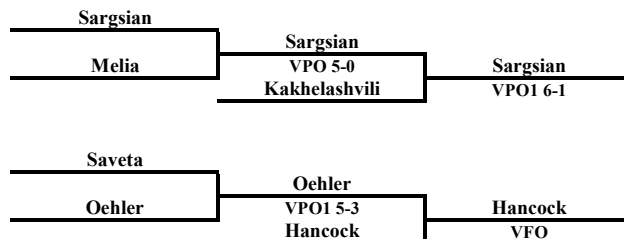

Inside Our Game - Senior World Championship Coverage

Greco-Roman 72 KG

Inside Our Game - Senior World Championship Coverage

Greco-Roman 77 KG

Repechage

Final 3-5

Inside Our Game - Senior World Championship Coverage