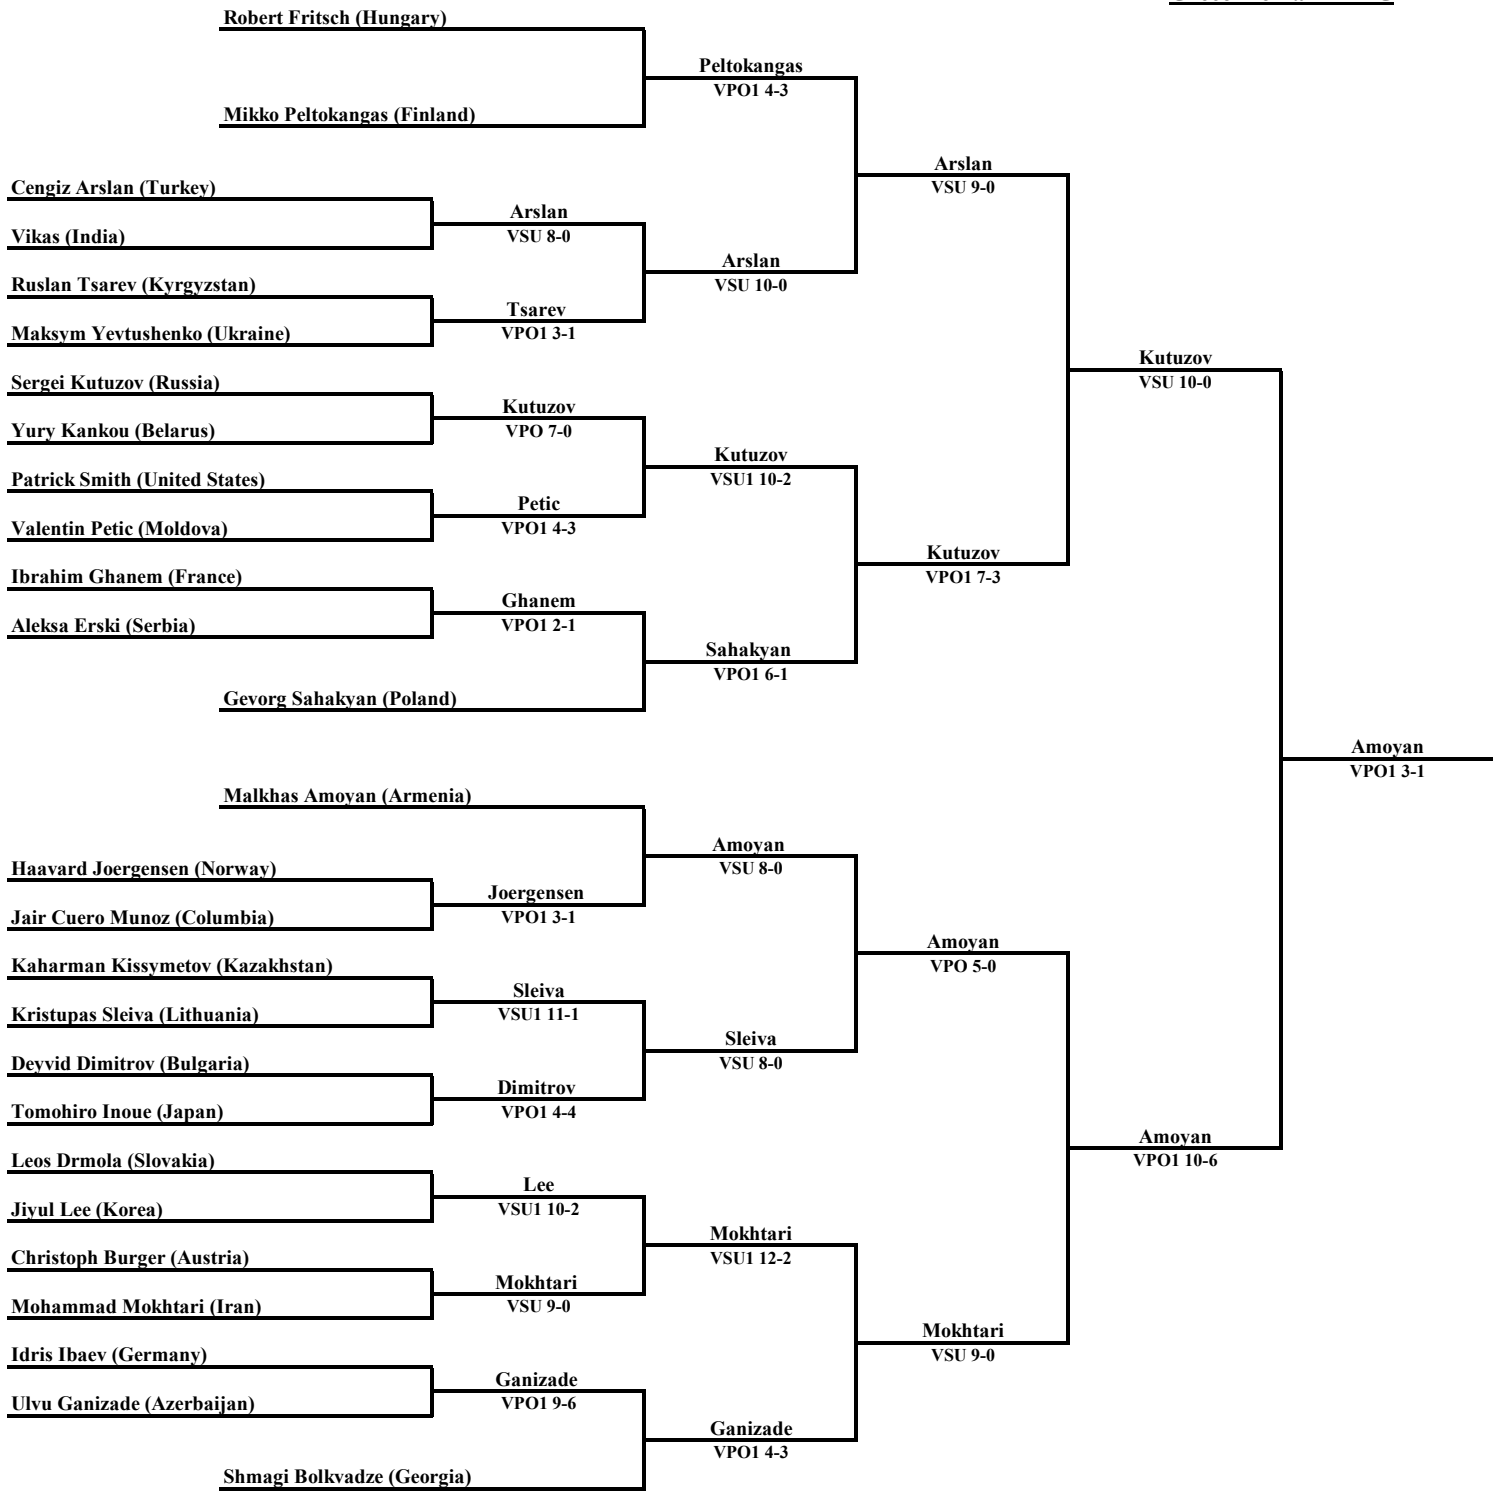

Repechage

Lund

Inside Our Game - Senior World Championship Coverage

Greco-Roman 60 KG

Greco-Roman 63 KG

Repechage

Final 3-5

Greco-Roman 67 KG

Inside Our Game - Senior World Championship Coverage

Greco-Roman 72 KG

Inside Our Game - Senior World Championship Coverage

Greco-Roman 77 KG

Repechage

Final 3-5

Inside Our Game - Senior World Championship Coverage

Greco-Roman 130 KG