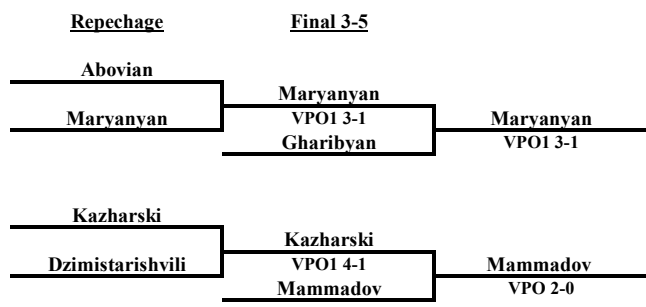

Repechage

Lund

Inside Our Game - Senior World Championship Coverage

Greco-Roman 60 KG

Greco-Roman 63 KG

Repechage

Final 3-5

Greco-Roman 67 KG