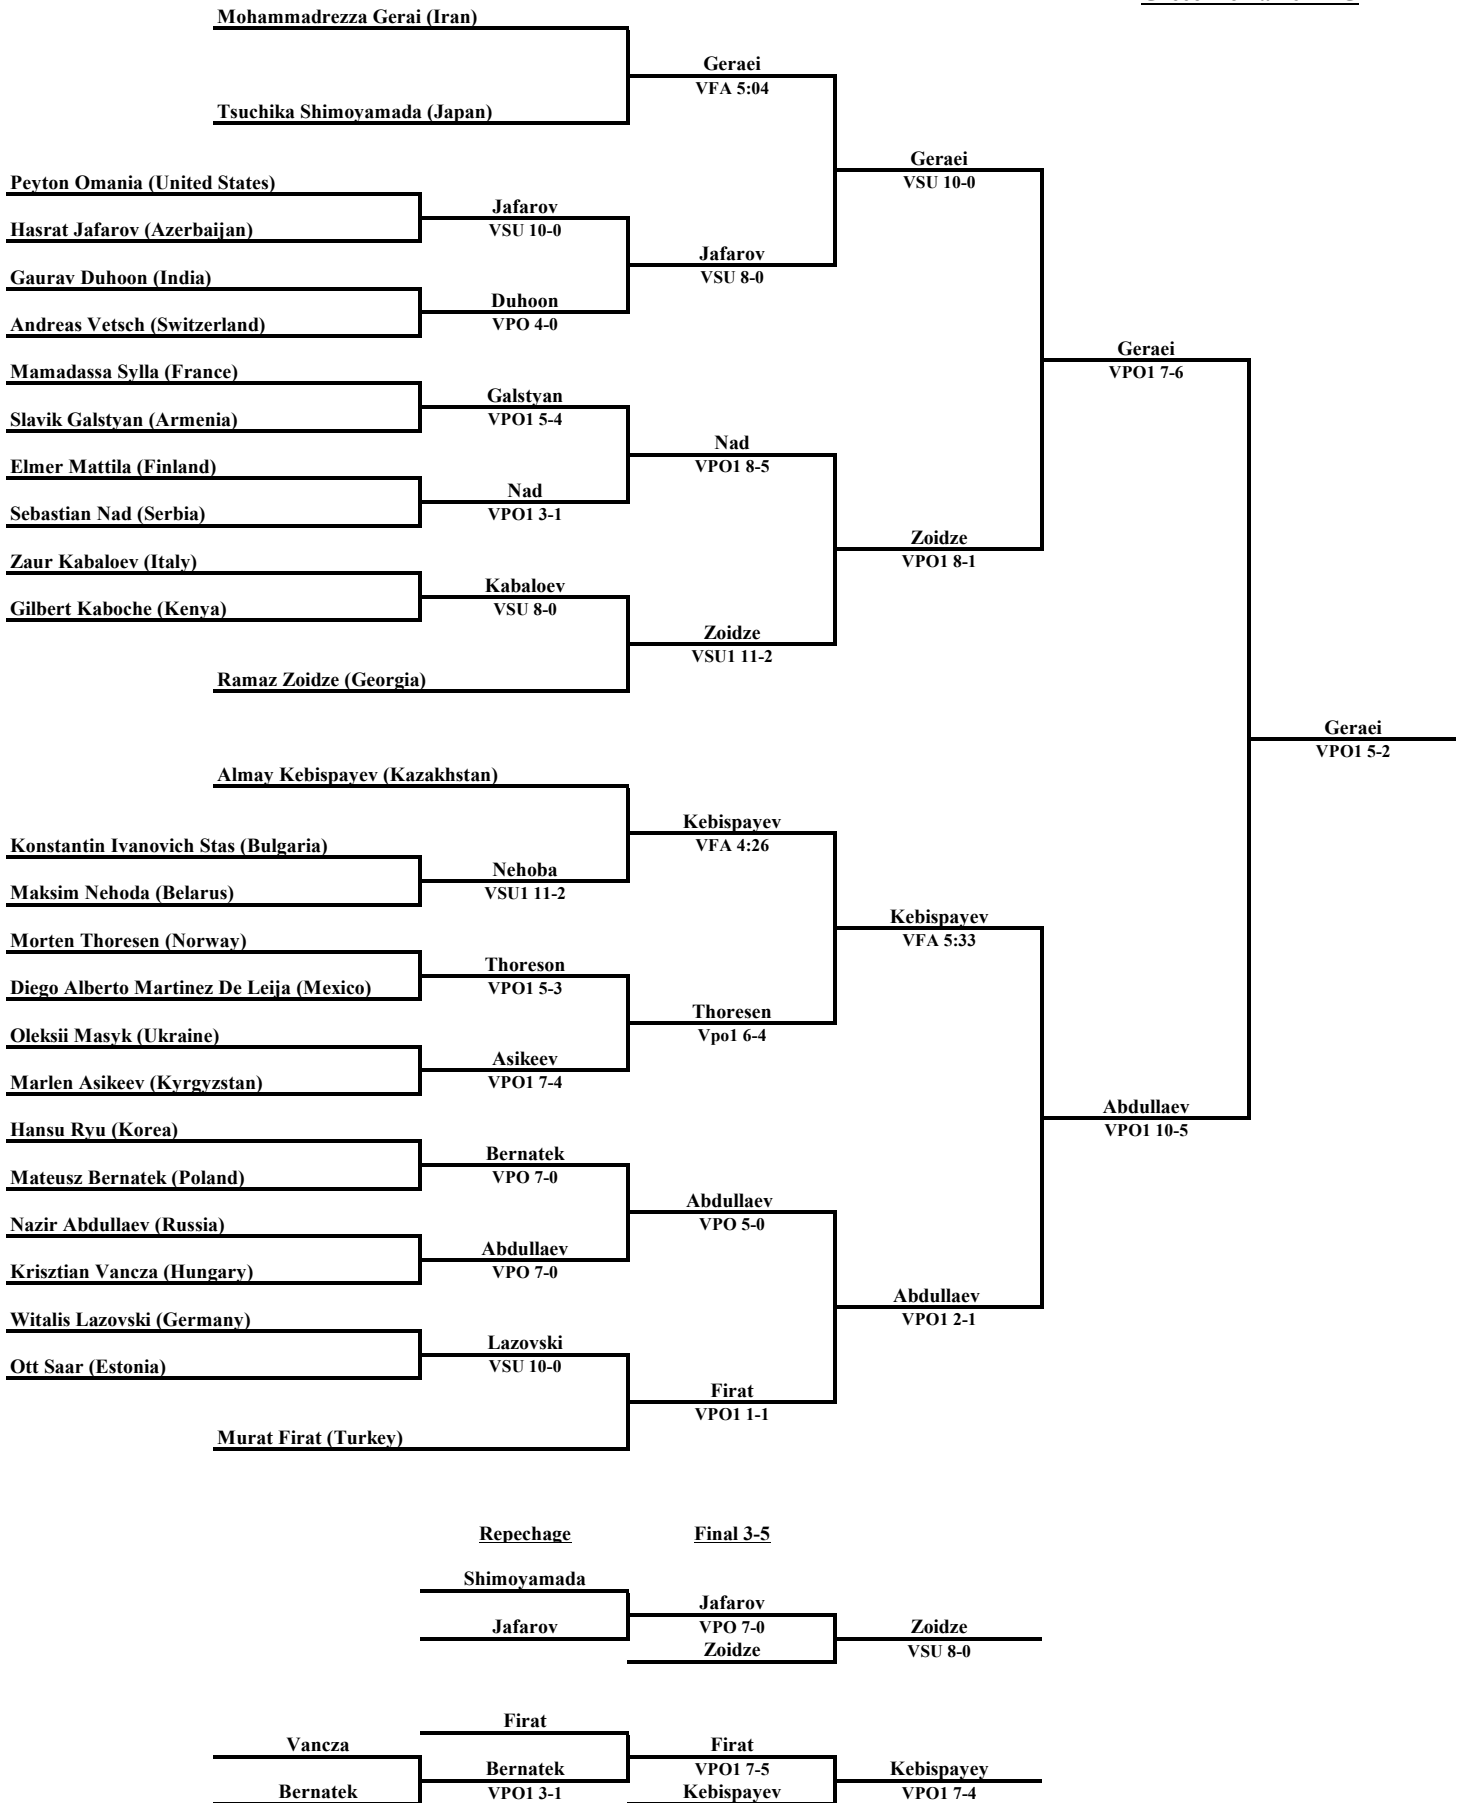

Repechage

Lund

Inside Our Game - Senior World Championship Coverage

Greco-Roman 60 KG

Greco-Roman 63 KG

Repechage

Final 3-5

Greco-Roman 67 KG

Inside Our Game - Senior World Championship Coverage

Greco-Roman 72 KG

Inside Our Game - Senior World Championship Coverage

Greco-Roman 77 KG

Repechage

Final 3-5

Inside Our Game - Senior World Championship Coverage

Greco-Roman 130 KG