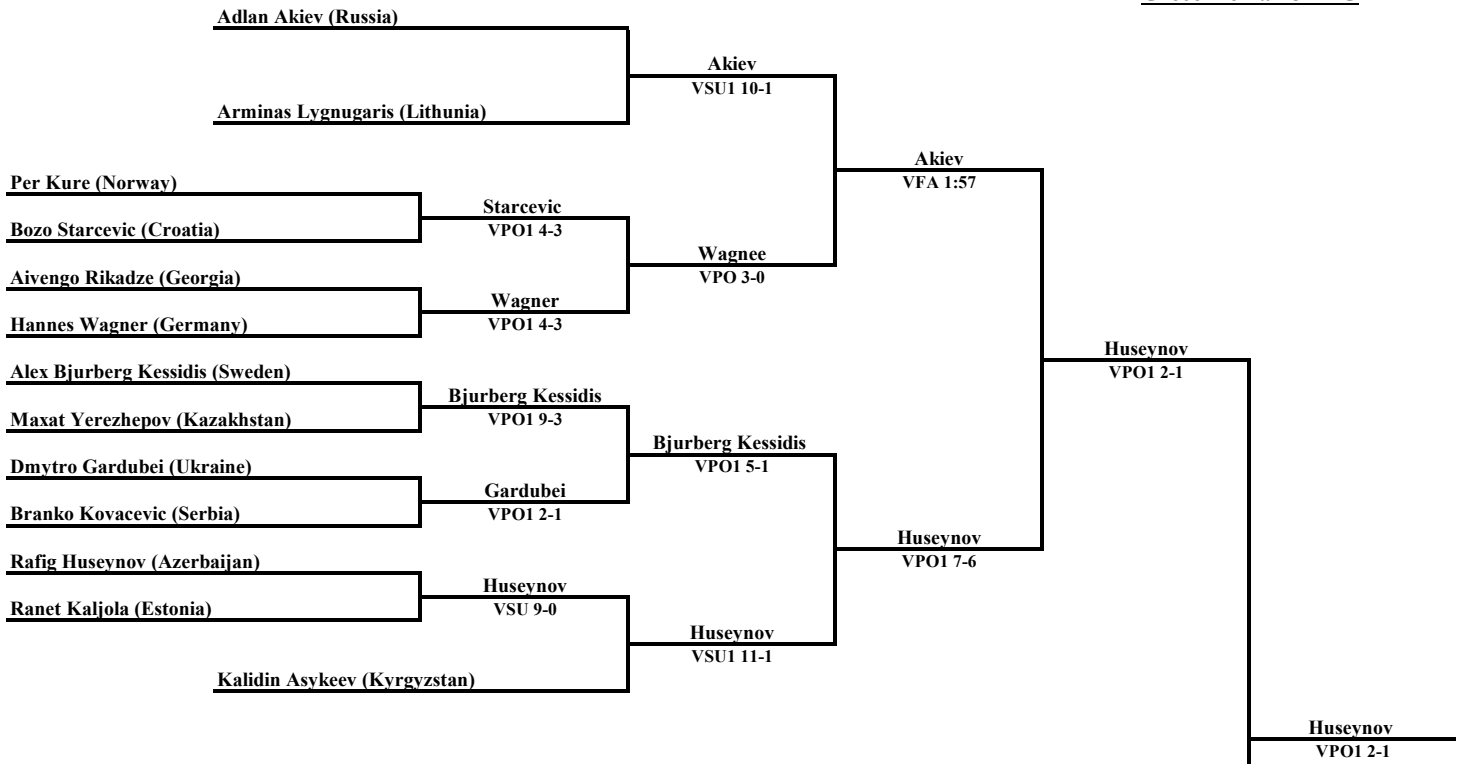

Inside Our Game - Senior World Championship Coverage

Greco-Roman 72 KG

Inside Our Game - Senior World Championship Coverage

Greco-Roman 77 KG

Repechage

Final 3-5

Inside Our Game - Senior World Championship Coverage