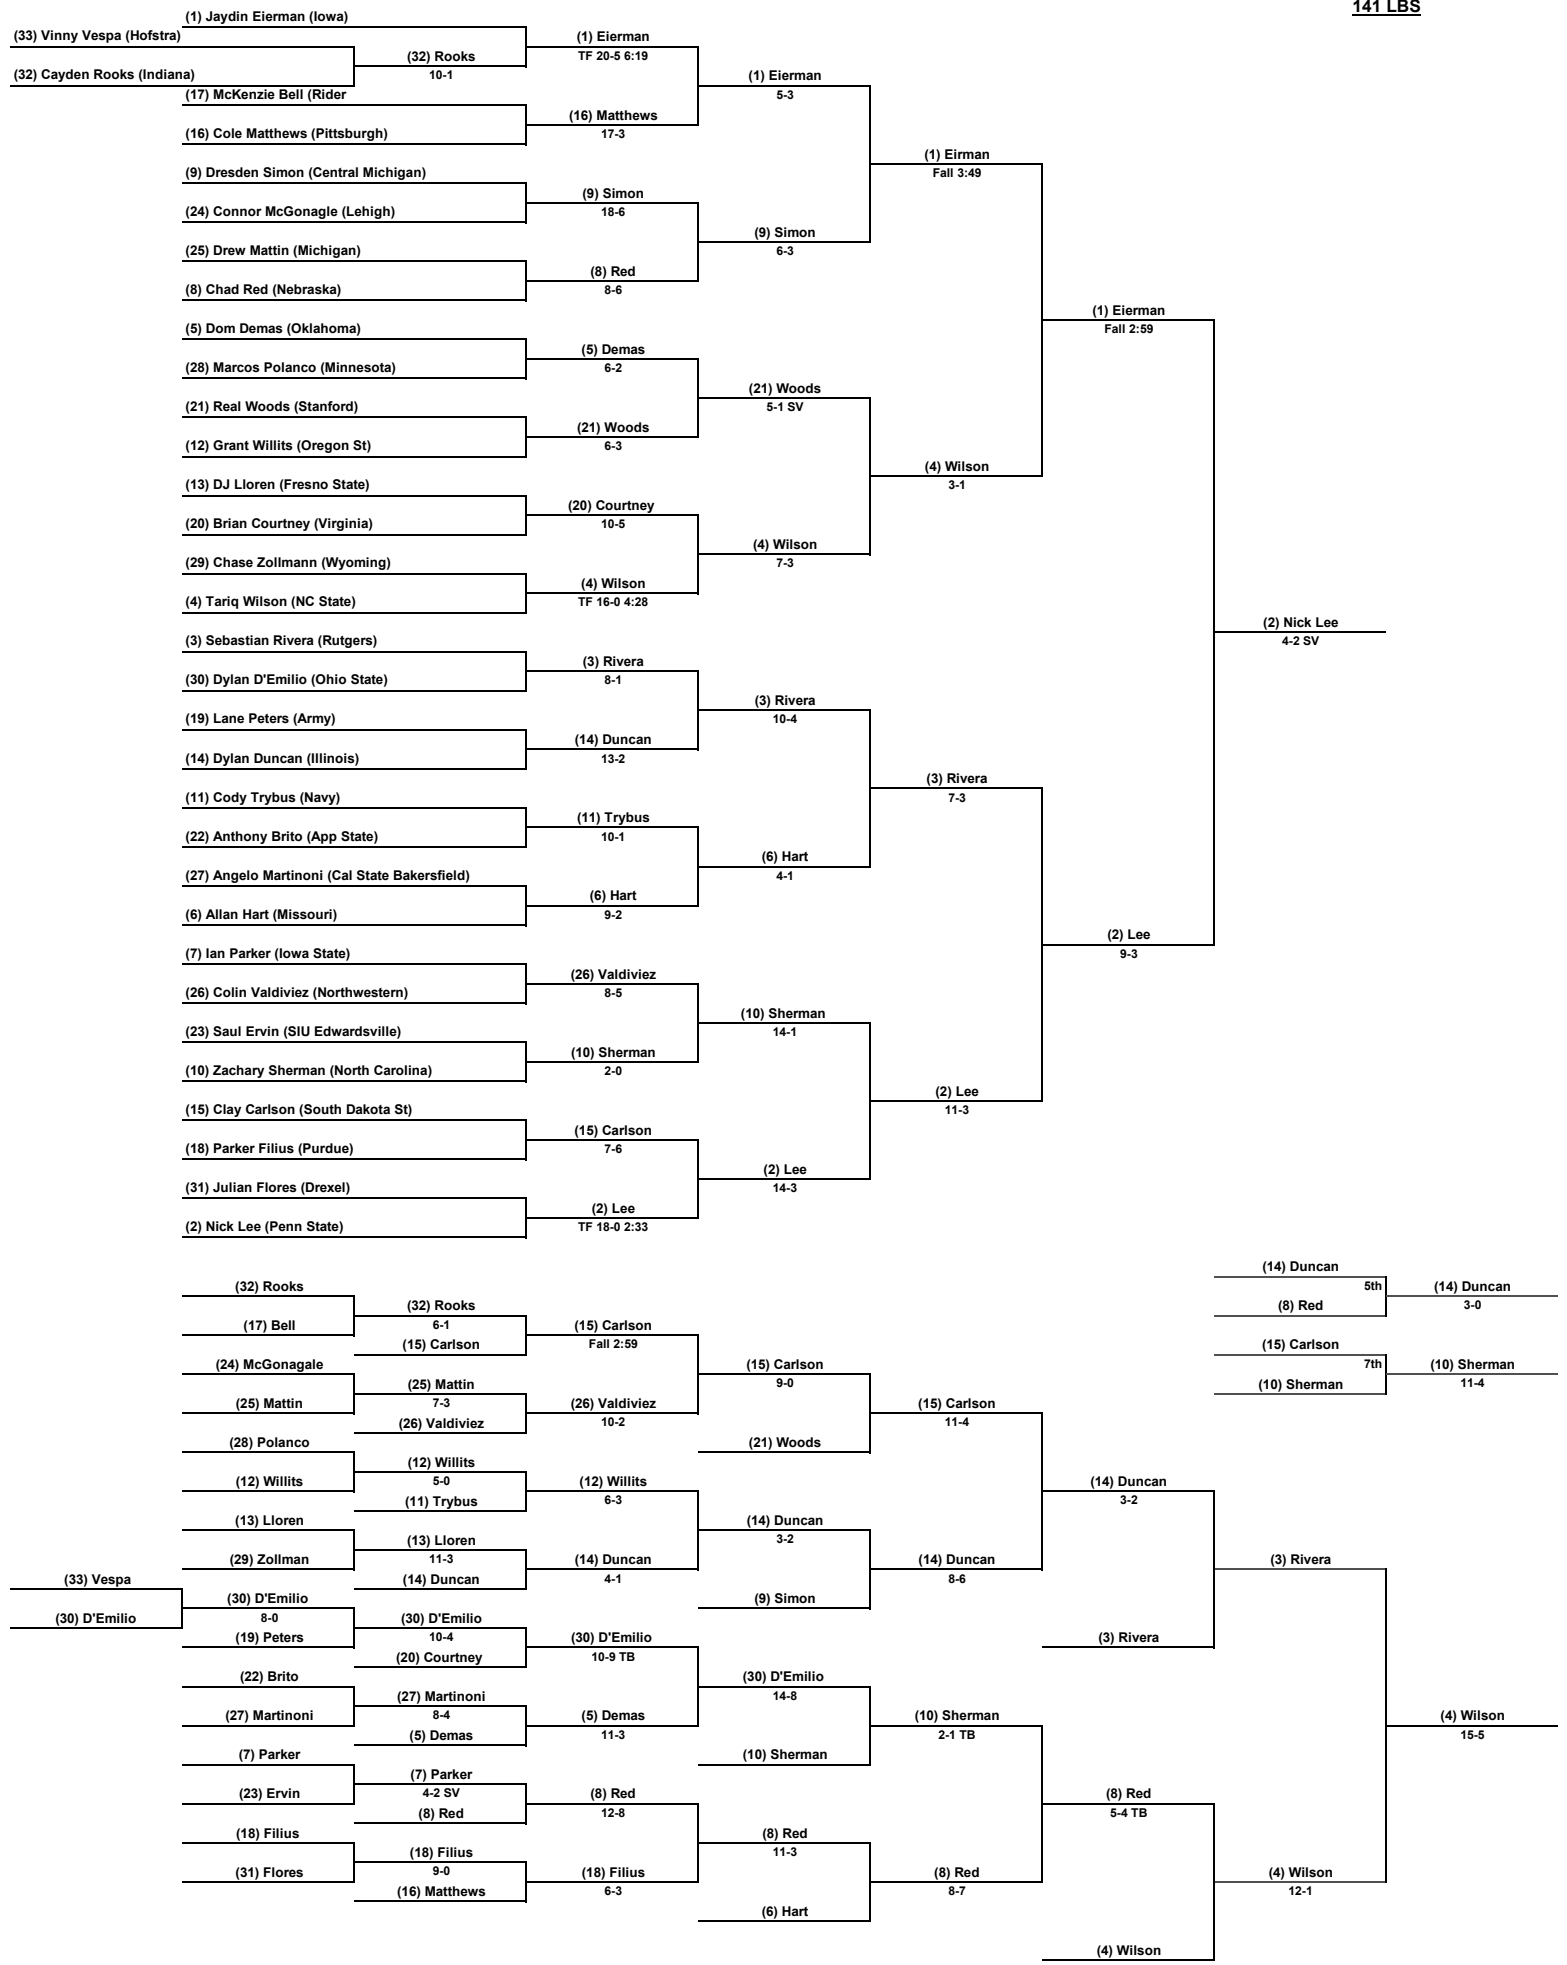

Inside Our Game - NCAA Division 1 Wrestling Championship Coverage

125 LBS

# Inside Our Game - NCAA Division 1 Wrestling Championship Coverage

157 LBS

Inside Our Game - NCAA Division 1 Wrestling Championship Coverage

165 LBS

# Inside Our Game - NCAA Division 1 Wrestling Championship Coverage

174 LBS