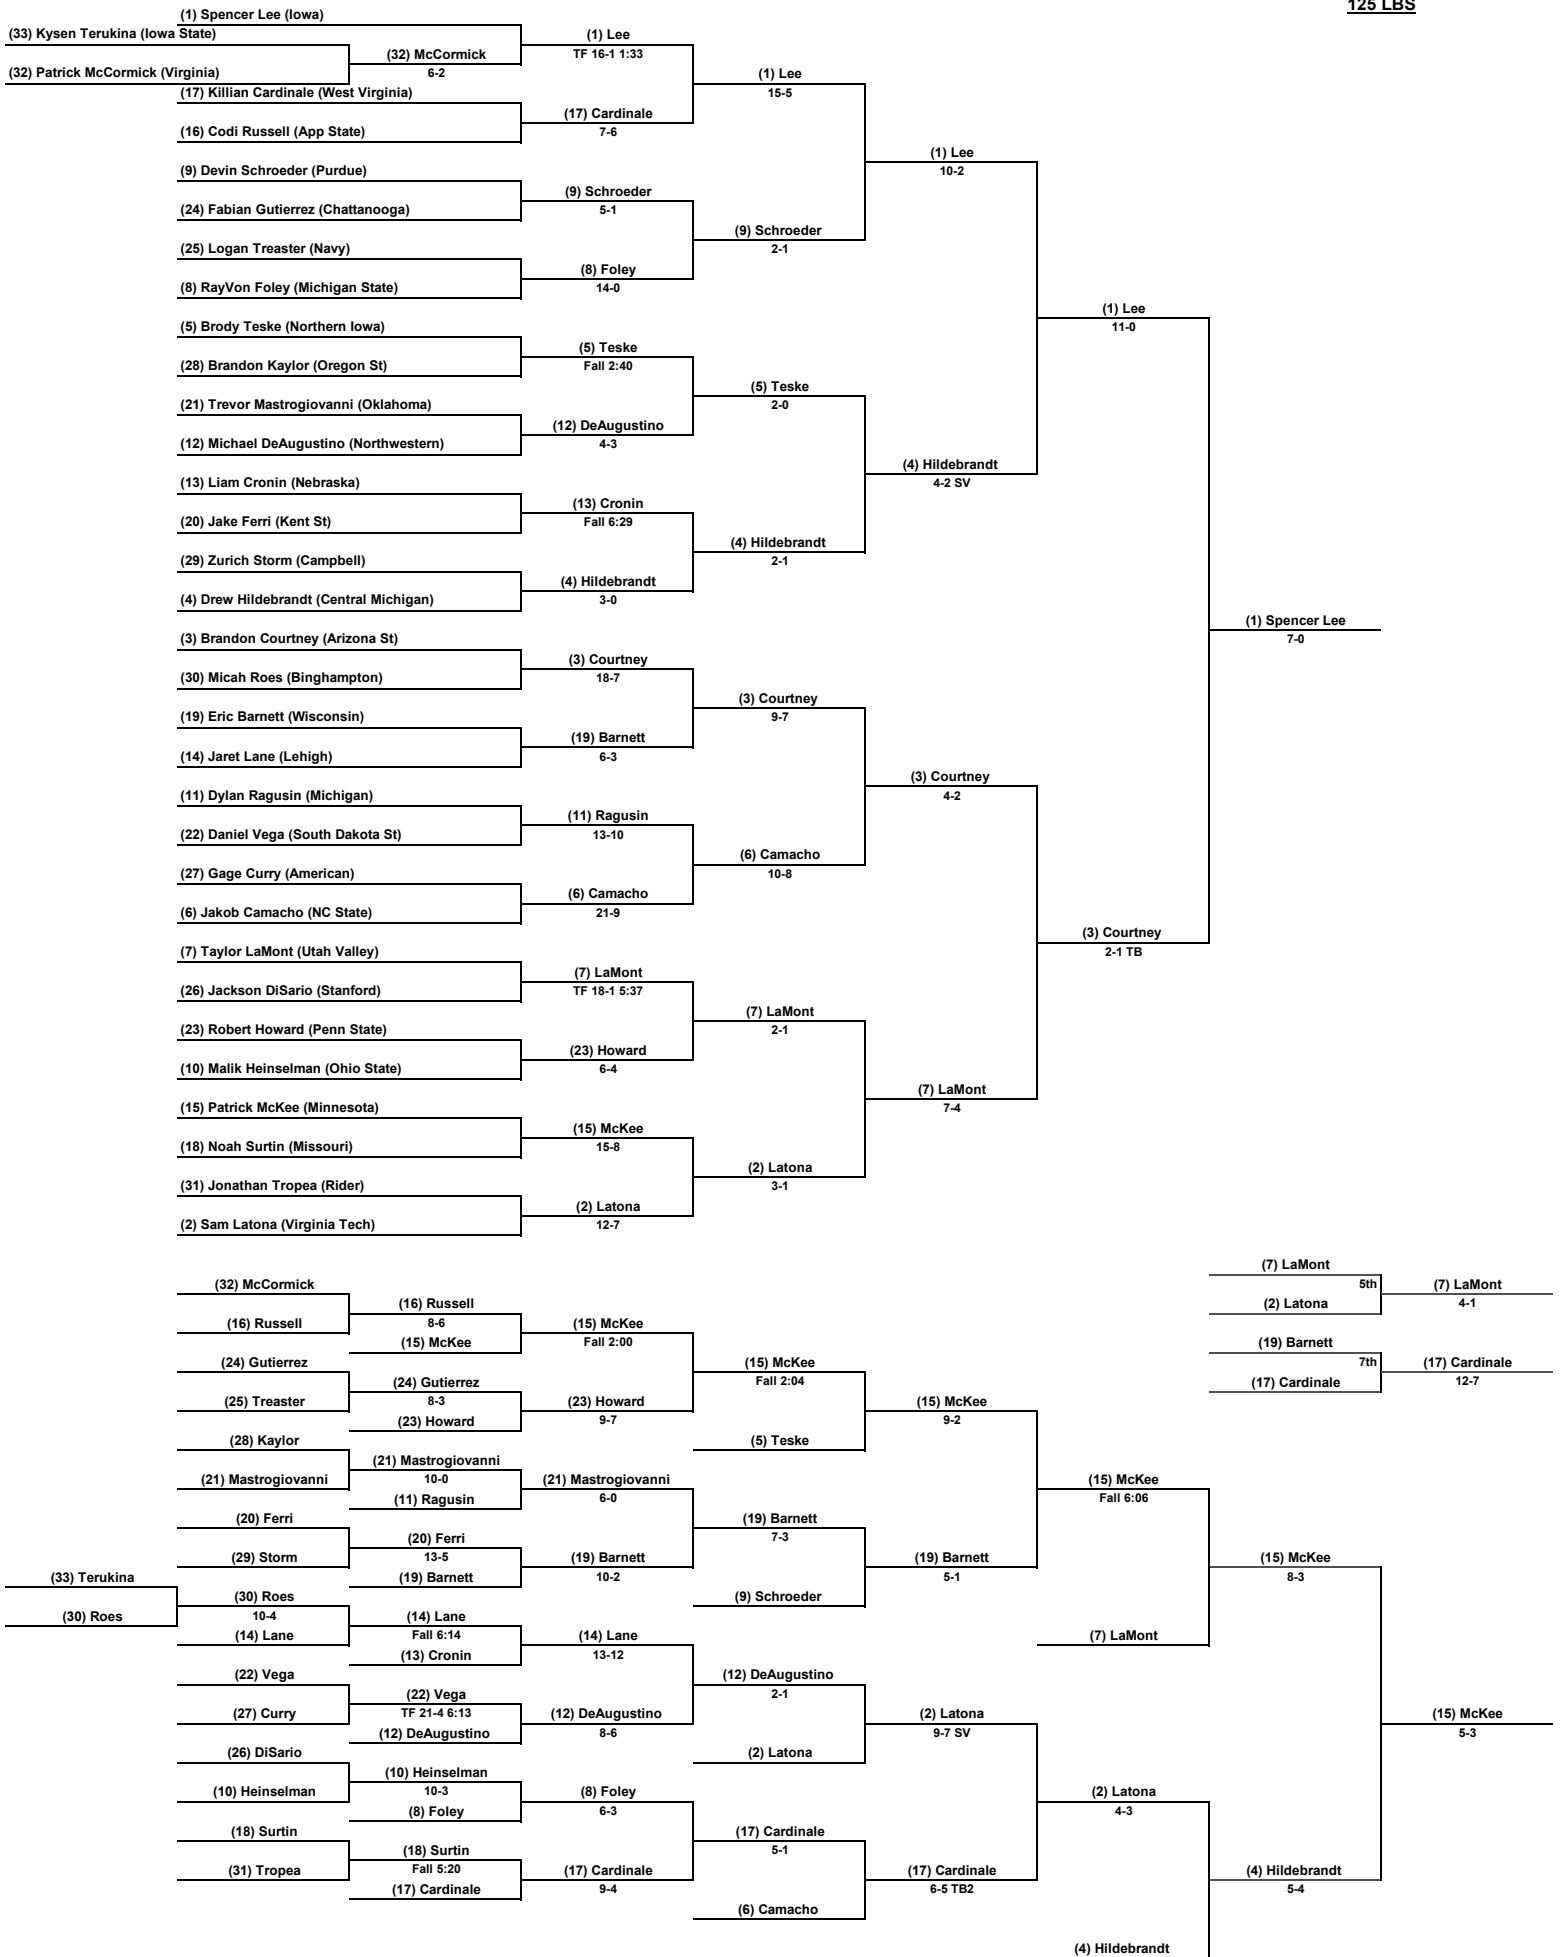

Inside Our Game - NCAA Division 1 Wrestling Championship Coverage

125 LBS

# Inside Our Game - NCAA Division 1 Wrestling Championship Coverage

157 LBS

Inside Our Game - NCAA Division 1 Wrestling Championship Coverage

165 LBS

# Inside Our Game - NCAA Division 1 Wrestling Championship Coverage

174 LBS