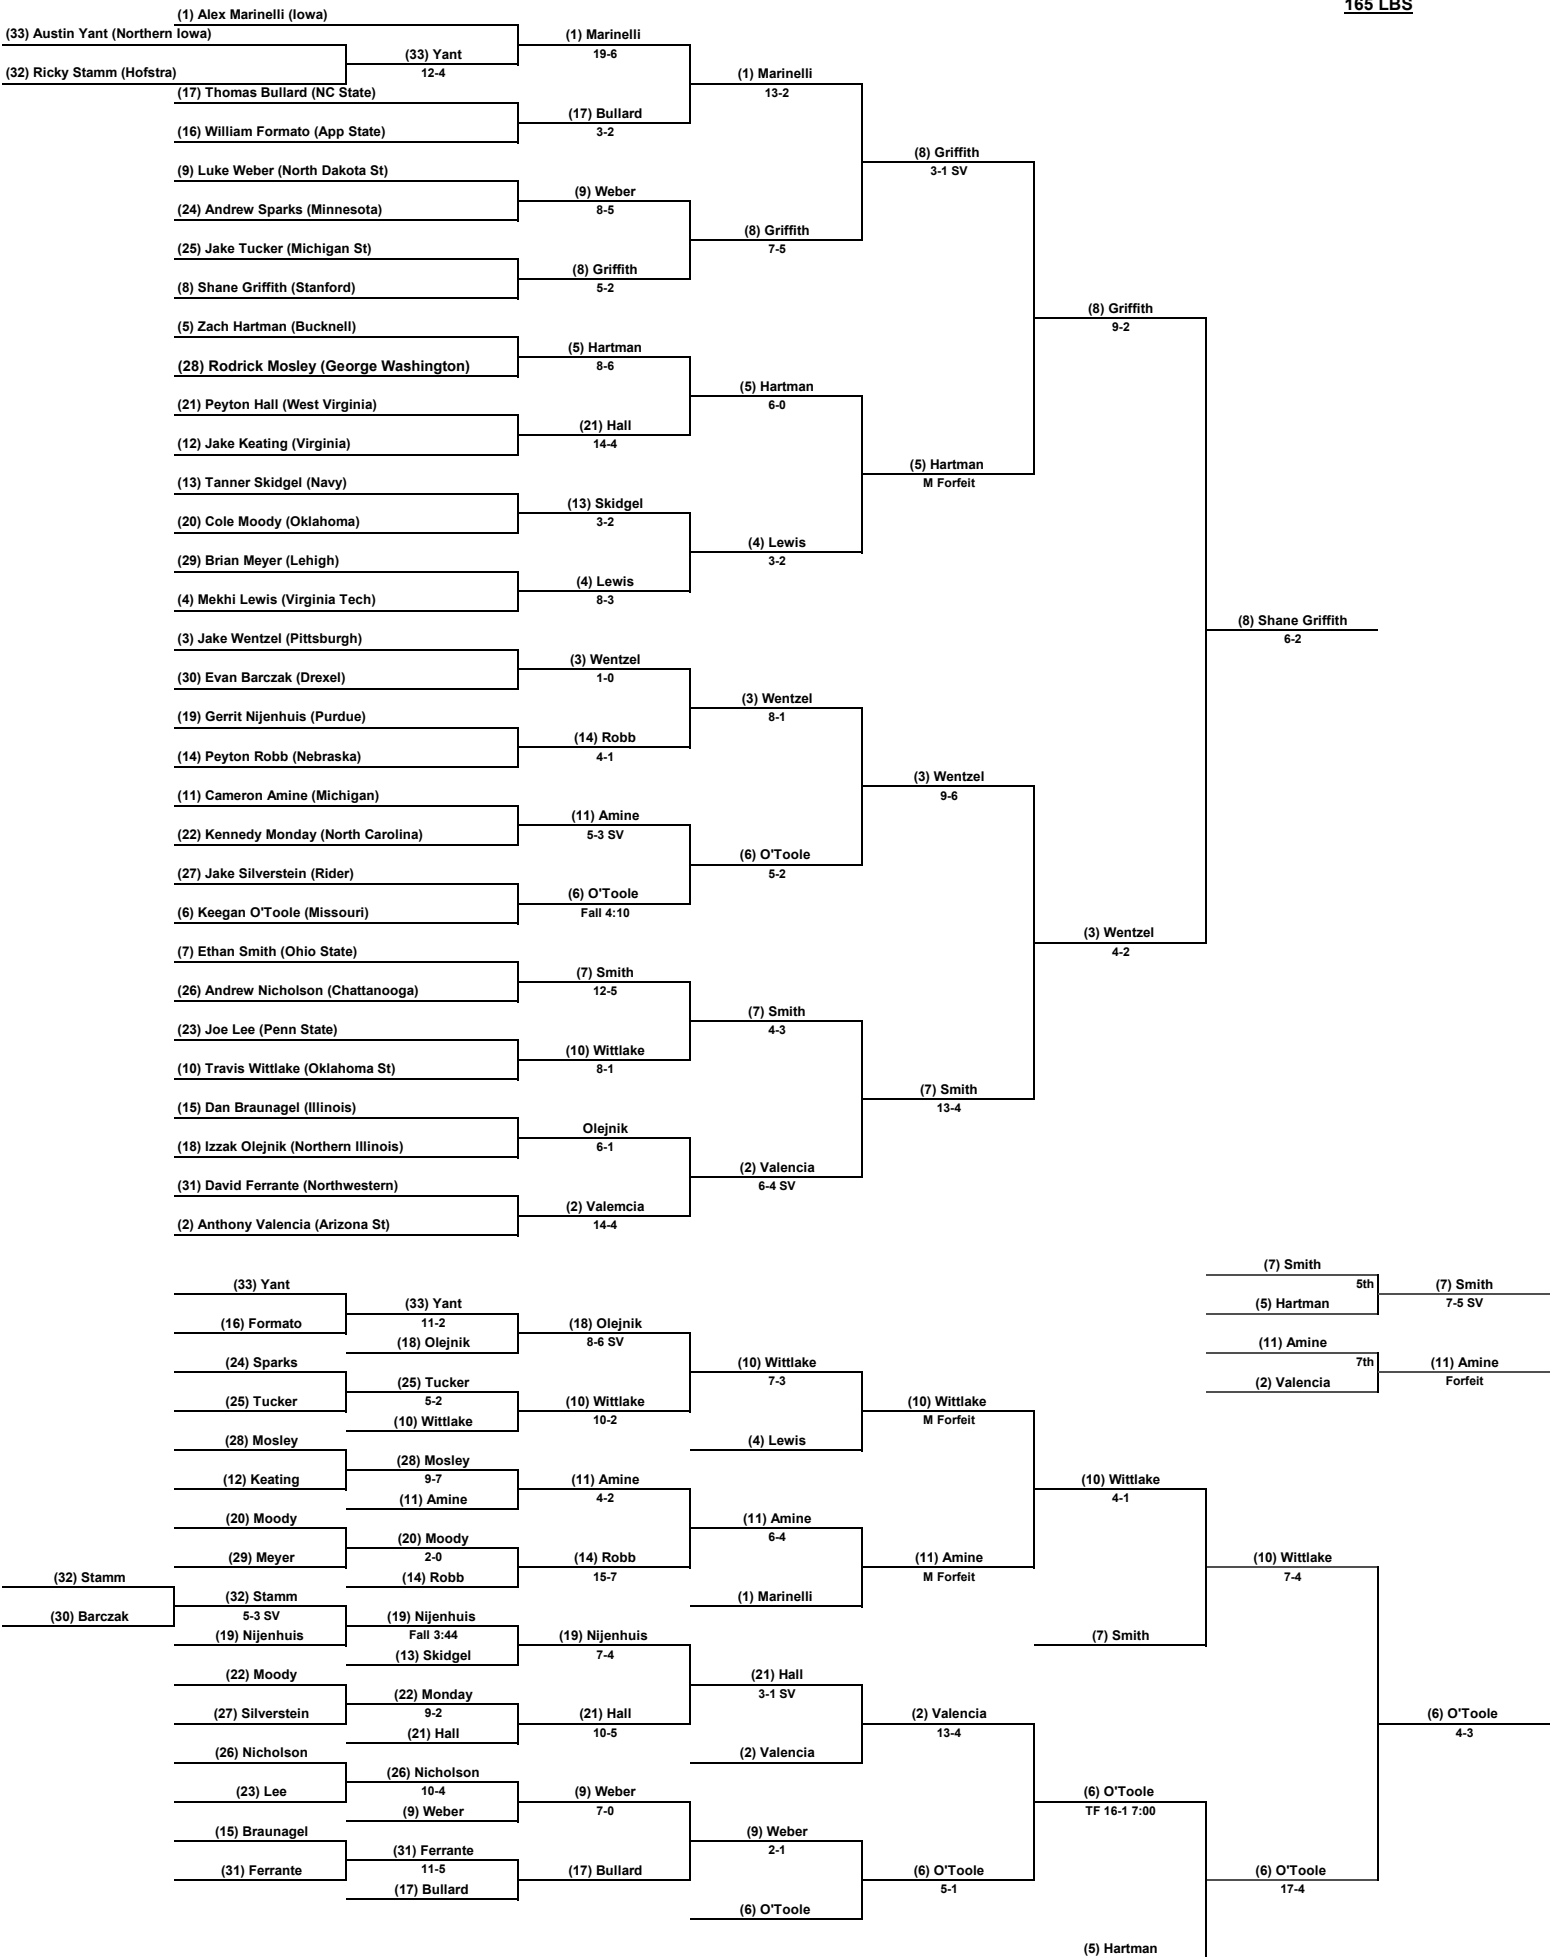

Inside Our Game - NCAA Division 1 Wrestling Championship Coverage

125 LBS

# Inside Our Game - NCAA Division 1 Wrestling Championship Coverage

157 LBS

Inside Our Game - NCAA Division 1 Wrestling Championship Coverage

165 LBS

# Inside Our Game - NCAA Division 1 Wrestling Championship Coverage

174 LBS