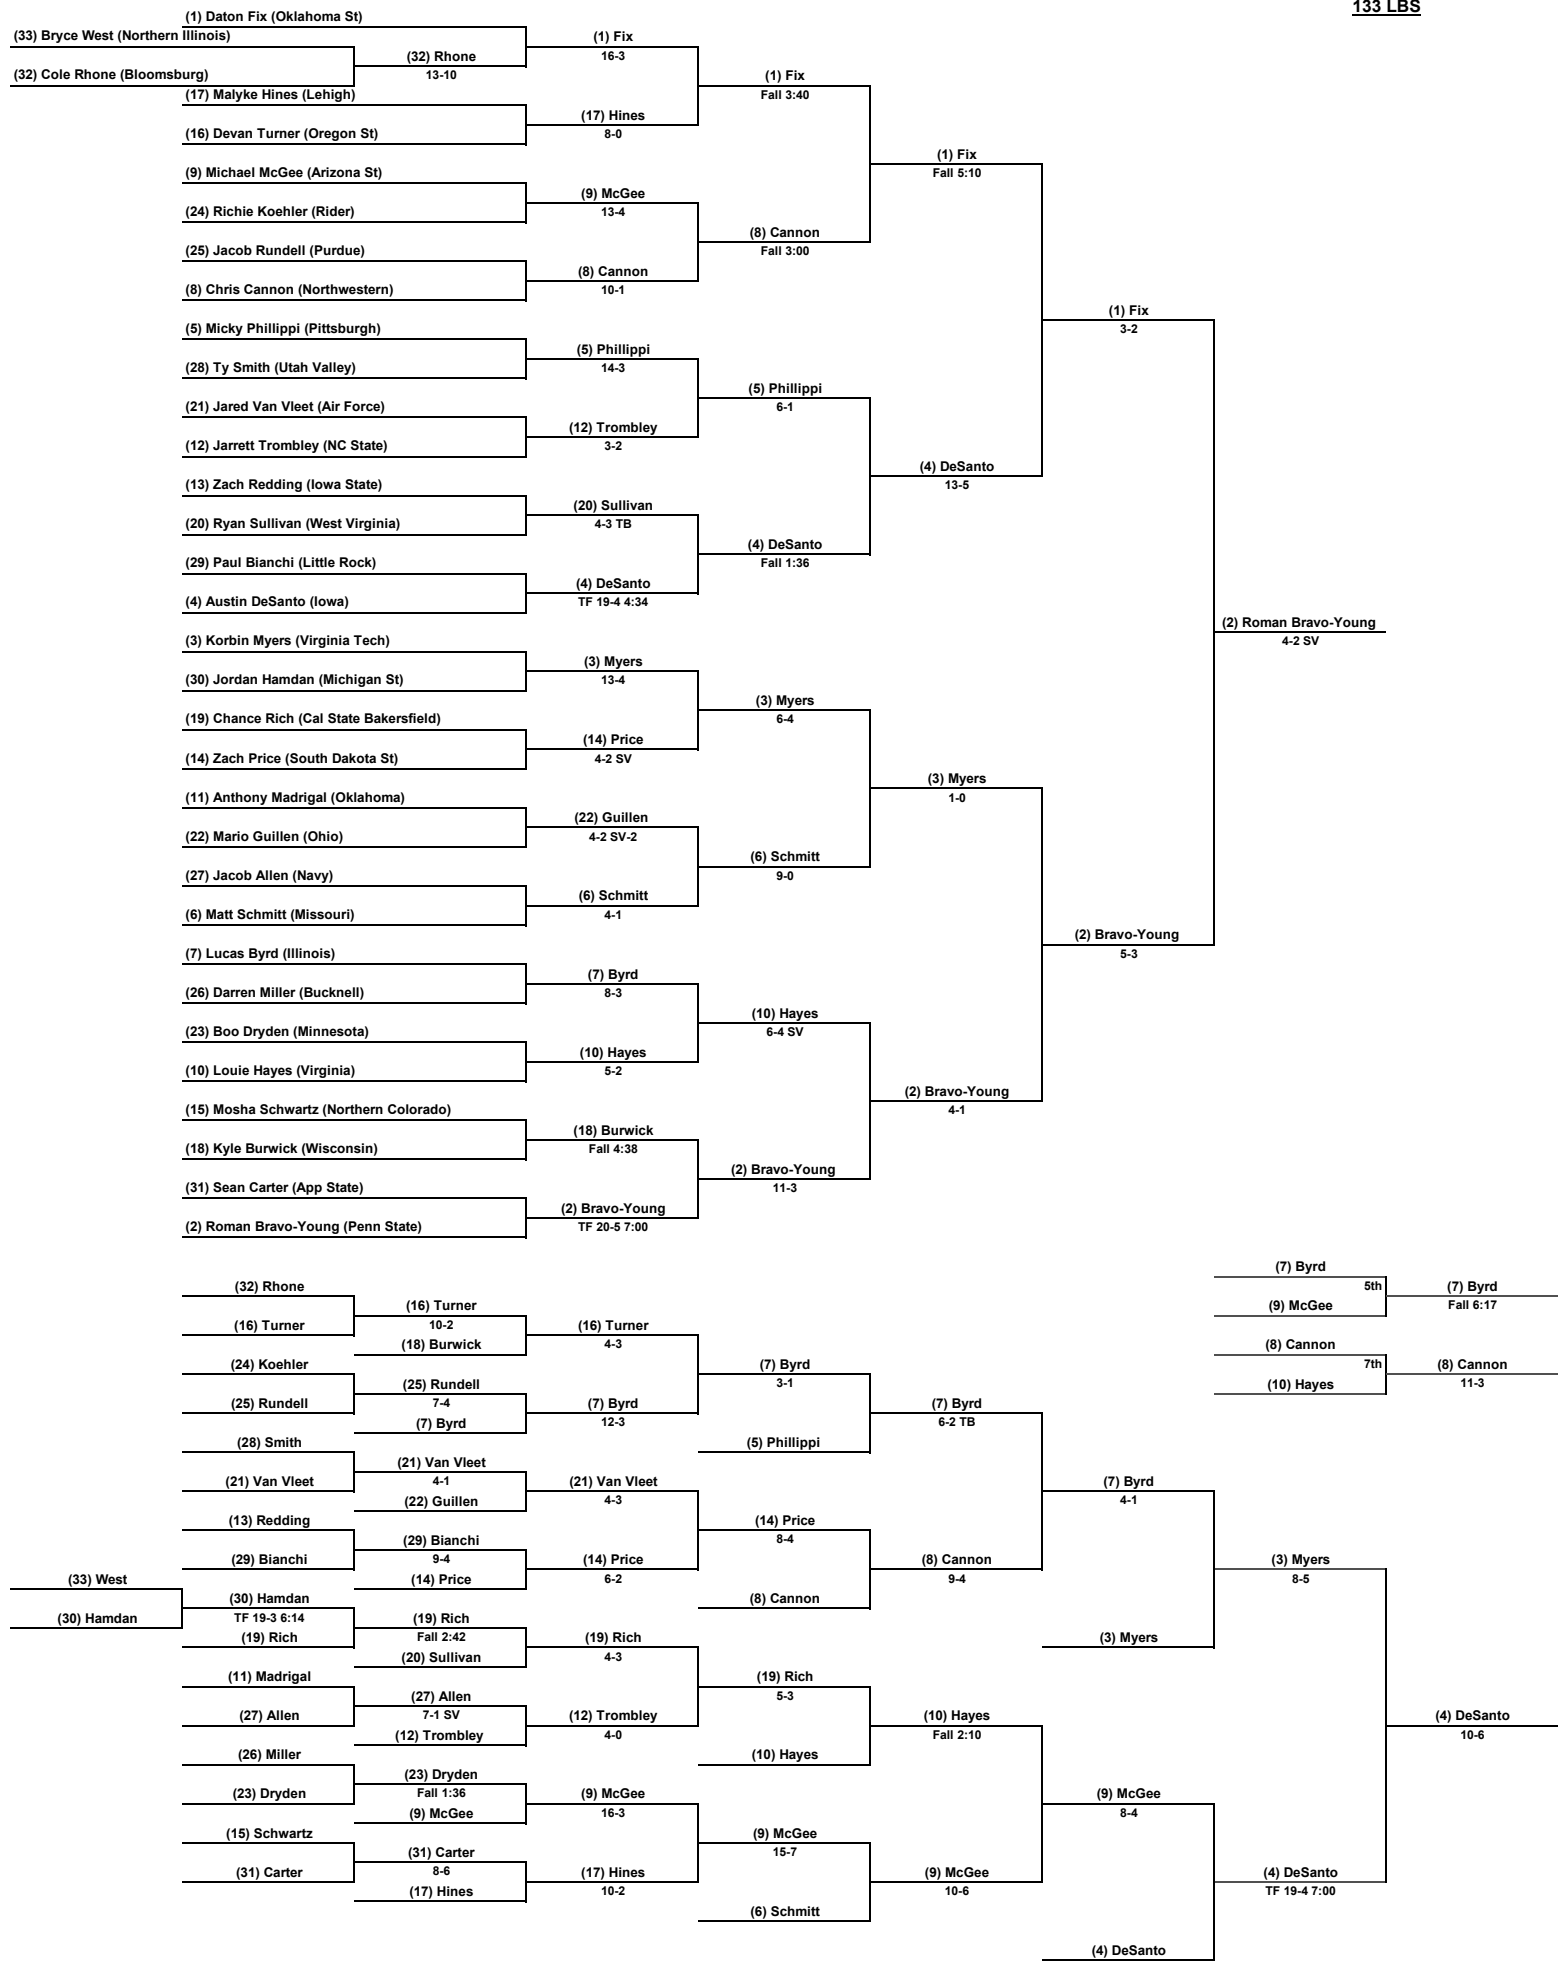

Inside Our Game - NCAA Division 1 Wrestling Championship Coverage

125 LBS

# Inside Our Game - NCAA Division 1 Wrestling Championship Coverage

157 LBS

Inside Our Game - NCAA Division 1 Wrestling Championship Coverage

165 LBS

# Inside Our Game - NCAA Division 1 Wrestling Championship Coverage

174 LBS