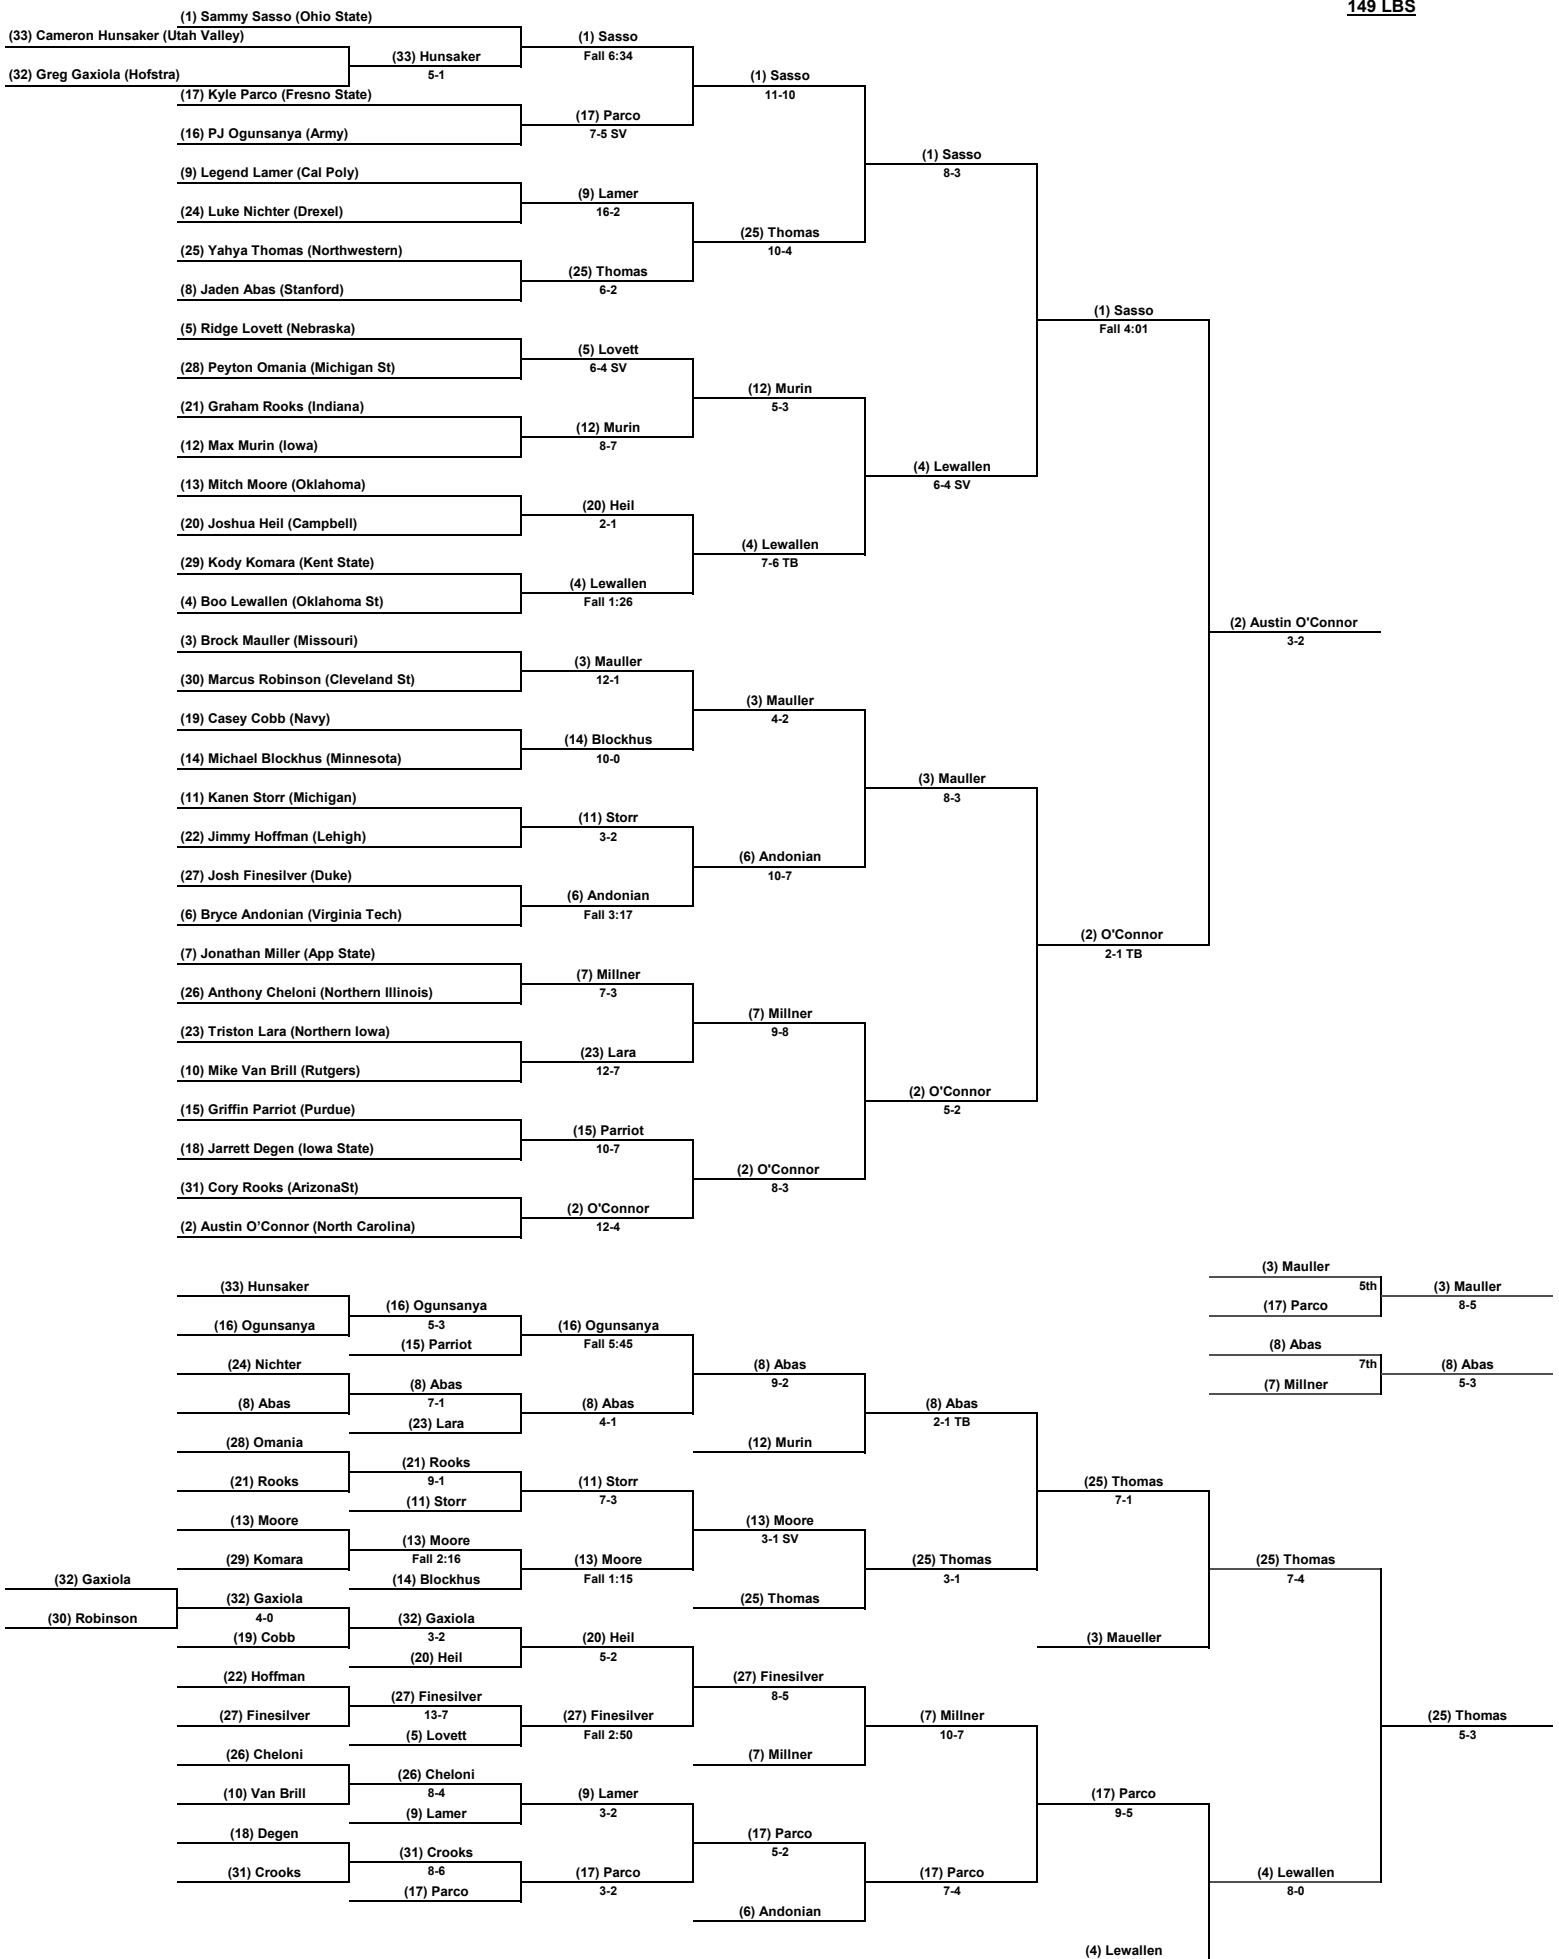

Inside Our Game - NCAA Division 1 Wrestling Championship Coverage

125 LBS

# Inside Our Game - NCAA Division 1 Wrestling Championship Coverage

157 LBS

Inside Our Game - NCAA Division 1 Wrestling Championship Coverage

165 LBS

# Inside Our Game - NCAA Division 1 Wrestling Championship Coverage

174 LBS