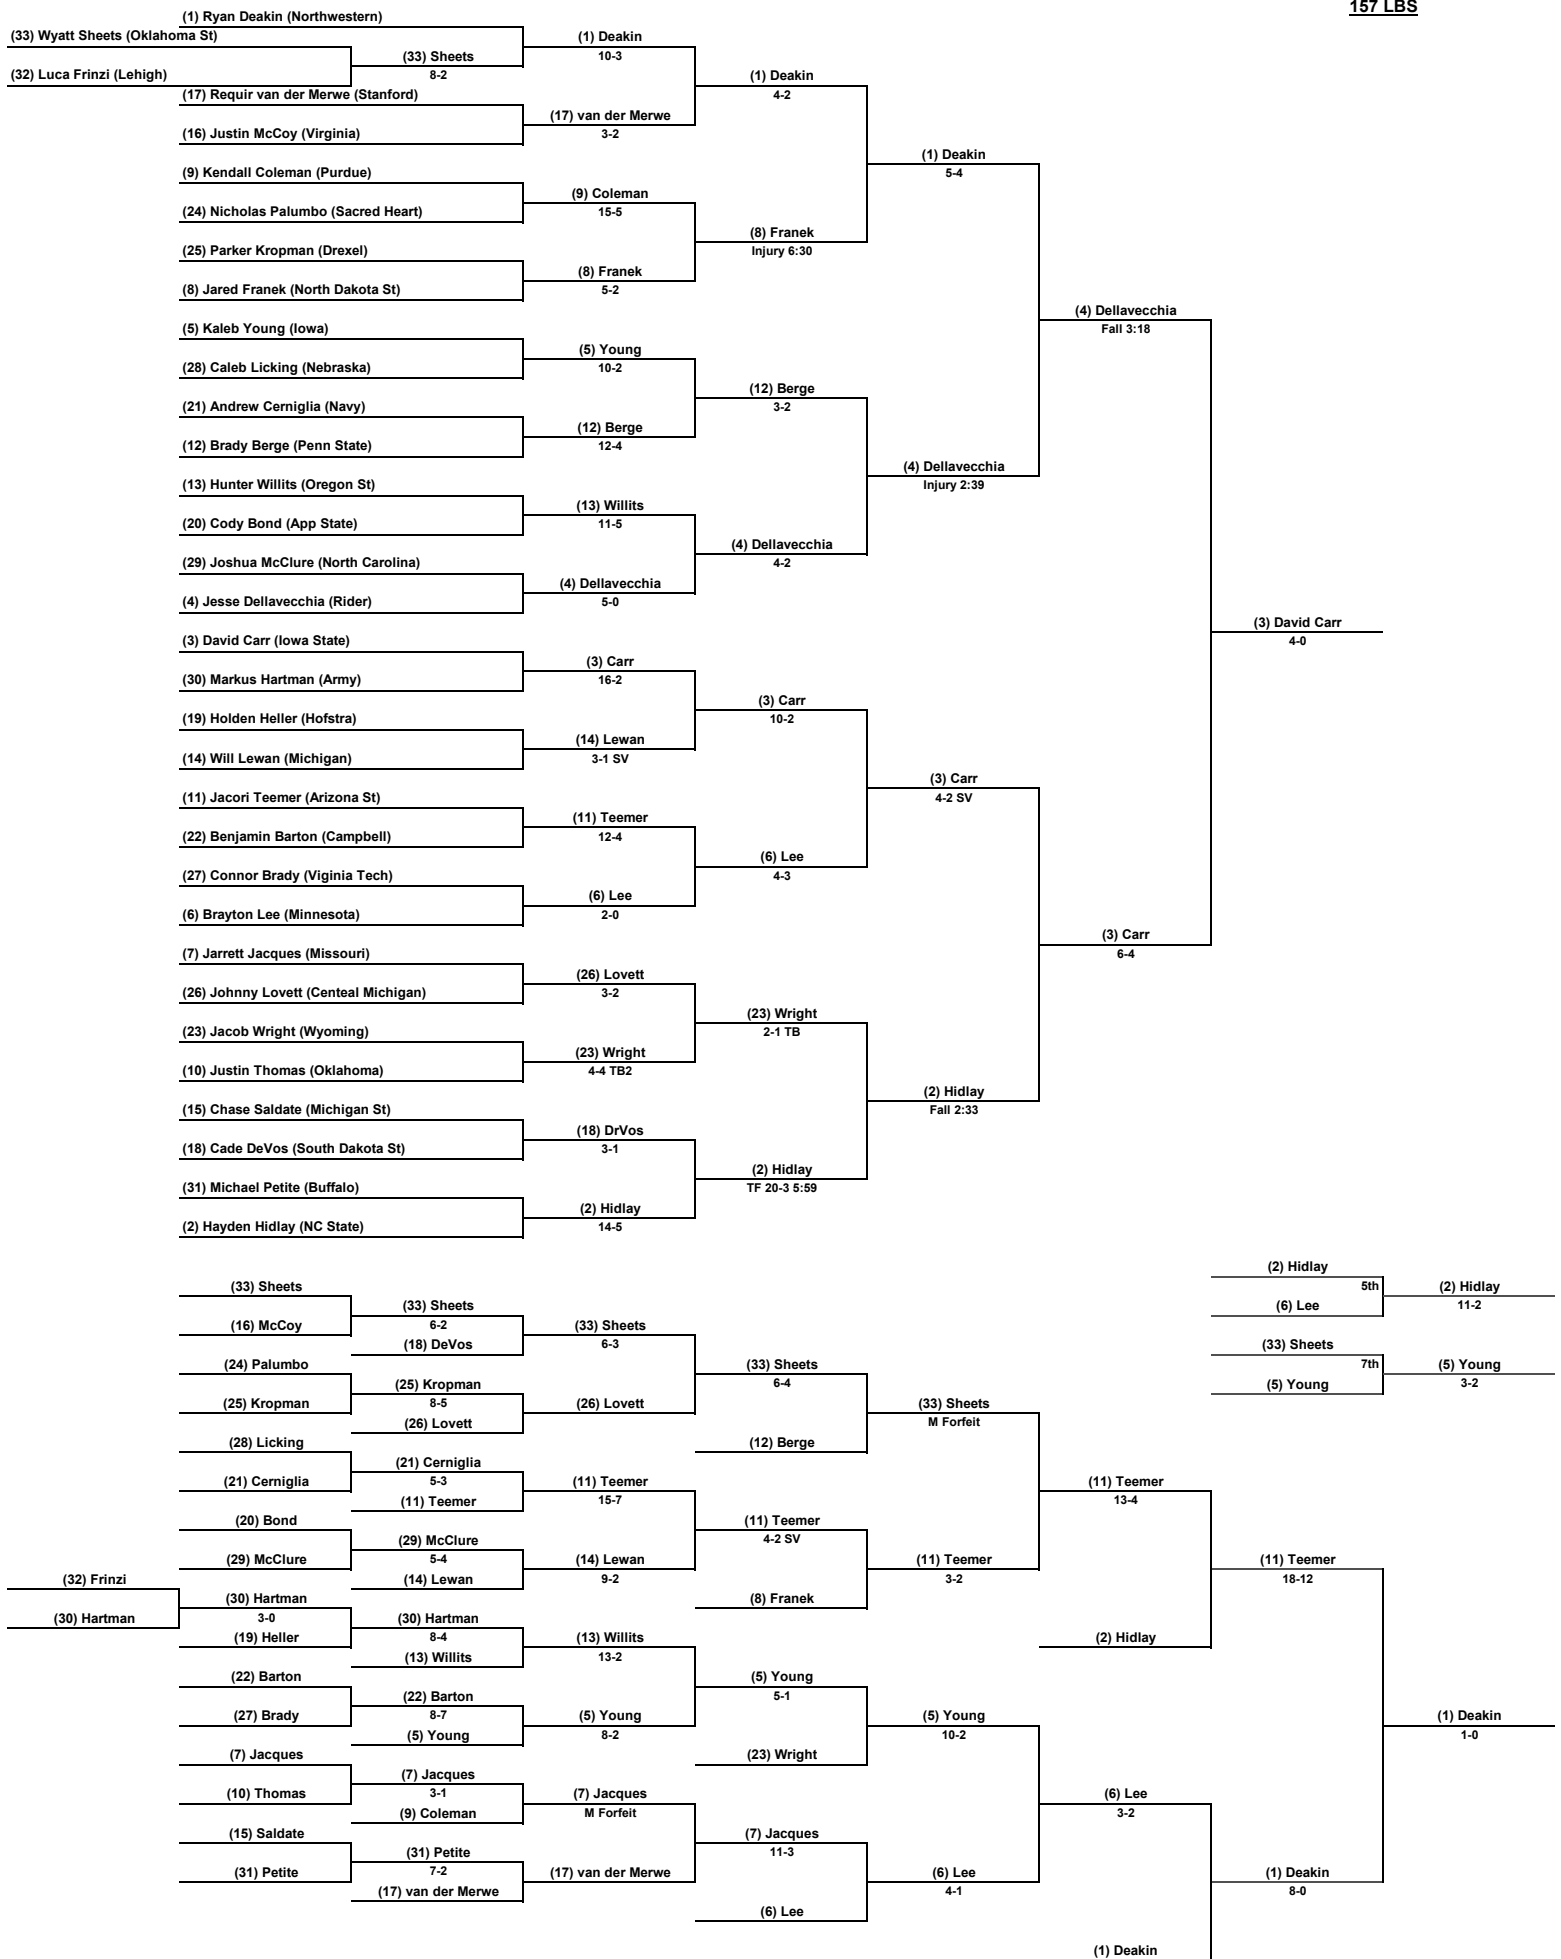

Inside Our Game - NCAA Division 1 Wrestling Championship Coverage

125 LBS

# Inside Our Game - NCAA Division 1 Wrestling Championship Coverage

157 LBS

Inside Our Game - NCAA Division 1 Wrestling Championship Coverage

165 LBS

# Inside Our Game - NCAA Division 1 Wrestling Championship Coverage

174 LBS